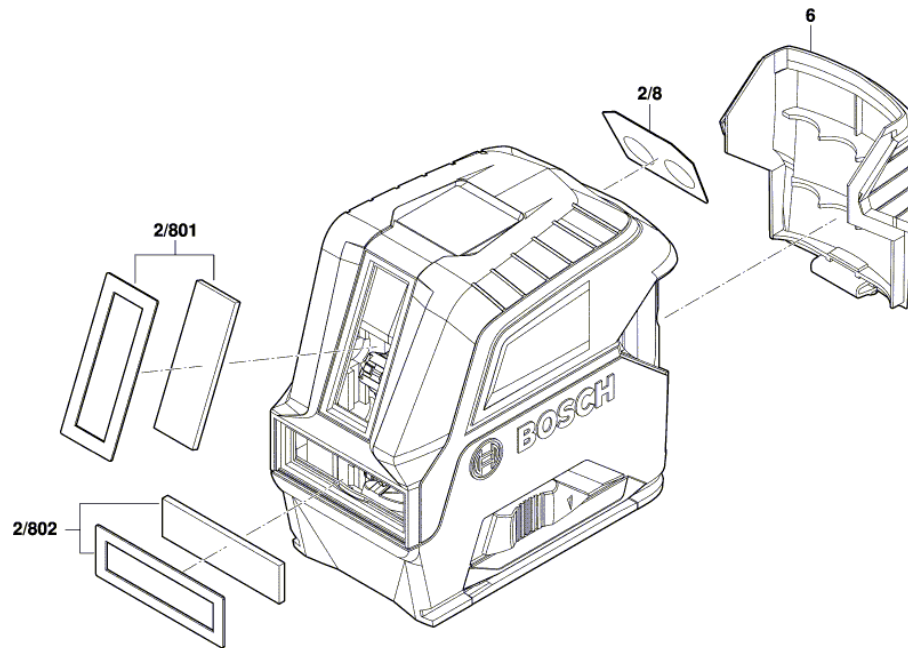

Illustration - Type - E

3 601 K63 P00
Stand } 20-08-28 Fig. /Abb. 1
Issue }

Änderungen vorbehalten
Modifications reserved
Modifications réservées
Salvo modificaciones