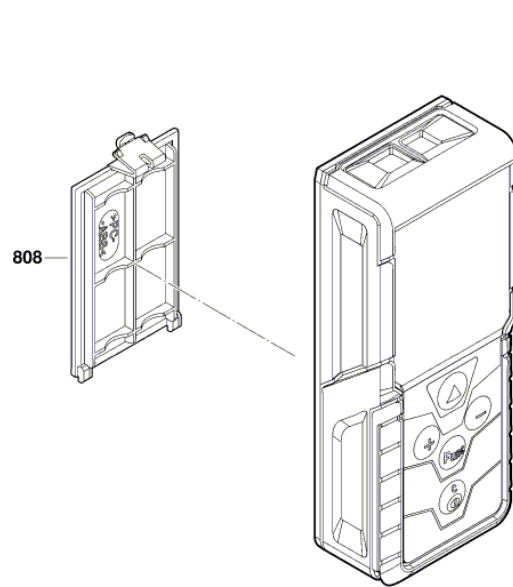

Spare parts list

Item	Part Number	Description	Illustration
660	2 609 160 205	Plate	1
808	2 609 101 223	Battery Cover	1

Illustration - Type - E

3 601 K72 980
Stand | 19-03
Issue | 22-12-20 **Fig. /Abb. 1**

Änderungen vorbehalten
Modifications reserved
Modifications réservées
Salvo modificaciones