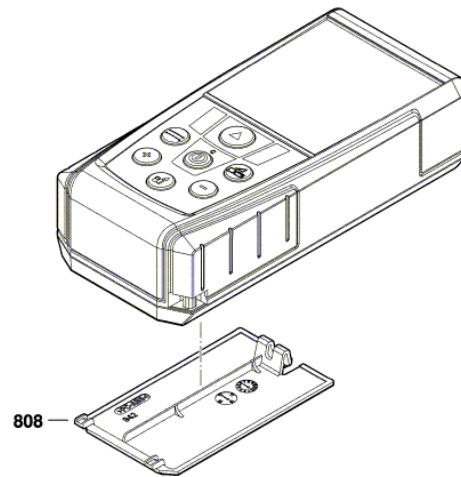

Spare parts list

Item	Part Number	Description	Illustration
660	2 609 160 205	Plate	1
808	2 609 100 942	Battery Cover	1

Illustration - Type - E

3 601 K72 200
Stand } 11-12
Issue } 19-03-19 **Fig. /Abb. 1**

Änderungen vorbehalten
Modifications reserved
Modifications réservées
Salvo modificaciones