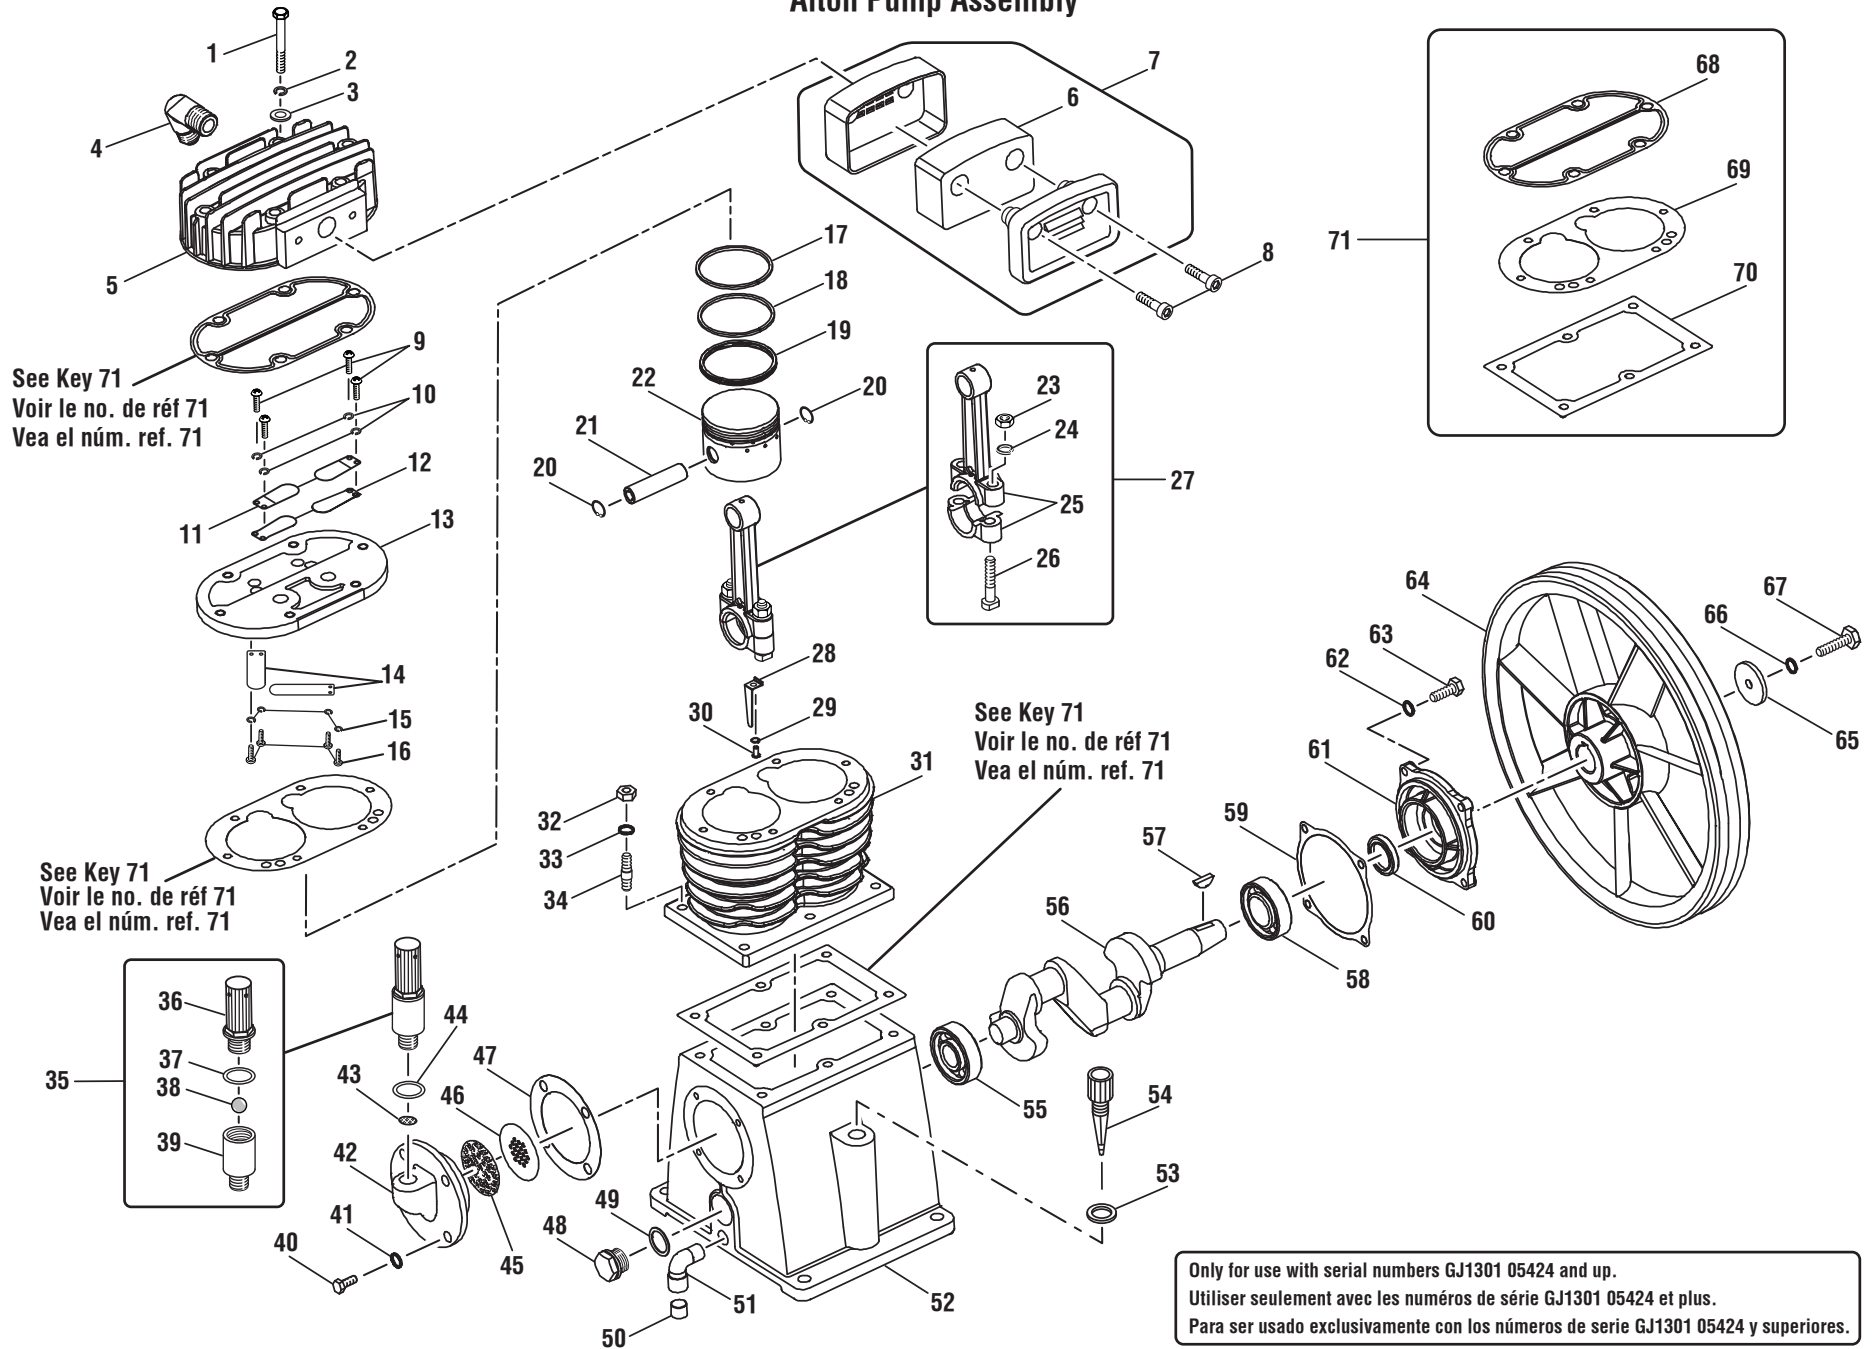

Alton Pump Assembly

GP80145SW

FIGURE C

KEY NO.	PART NUMBER	DESCRIPTION	QTY	KEY NO.	PART NUMBER	DESCRIPTION	QTY
1	079027009118	Bolt (M8 x 80 mm).....	6	37	079027009156	Washer	1
2	079027009119	Spring Washer.....	6	38	079027009157	Steel Ball	1
3	079027009120	Washer	6	39	079027009158	Breather Rod	1
4	079027009124	Exhaust Elbow	1	40	079027009162	Bolt.....	4
5	079027009123	Cylinder Head	1	41	079027009163	Spring Washer.....	4
6	079027009187	Air Element.....	1	42	079027009161	Bearing Cover	1
7	079027009121	Air Filter Assembly	1	43	079027009160	Wire Mesh	1
8	079027009122	Cap Screw (M6, Soc. Hd.)	2	44	079027009159	Washer	1
9	079027009126	Screw (M4 x 10 mm)	4	45	079027009188	Filter Screen	1
10	079027009127	Spring Washer.....	4	46	079027009164	Oil Block.....	1
11	079027009128	Valve Guard.....	2	47	079027009165	Washer	1
12	079027009129	Reed Valve (Intake).....	2	48	079027009166	Oil Leveler	1
13	079027009130	Valve Seat	1	49	079027009167	Washer (OD25.5 x ID19.5 x 1.5t).....	1
14	079027009131	Valve Plate.....	2	50	079027009168	Oil Drain Plug	1
15	079027009132	Spring Washer.....	4	51	079027009169	Elbow	1
16	079027009133	Screw	4	52	079027009170	Crankcase	1
17	079027009135	Piston Ring.....	2	53	079027009171	Washer (OD24 x ID15 x 2t).....	1
18	079027009136	Piston Ring.....	2	54	079027009172	Oil Filling Plug	1
19	079027009137	Oil Ring.....	2	55	079027009173	Ball Bearing.....	1
20	079027009140	Piston Pin Clip.....	4	56	079027009174	Crankshaft.....	1
21	079027009139	Piston Pin.....	2	57	079027009175	Woodruff Key	1
22	079027009138	Piston	2	58	079027009176	Ball Bearing.....	1
23	079027009142	Connecting Rod	2	59	079027009177	Bearing Seat Gasket	1
24	079027009143	Six Angle Nut	4	60	079027009178	Oil Seal	1
25	079027009144	Spring Washer.....	4	61	079027009179	Bearing Seat	1
26	079027009145	Bolt (Special).....	4	62	079027009180	Spring Washer.....	4
27	079027009141	Connecting Rod Assembly	2	63	079027009181	Bolt.....	4
28	079027009146	Splasher	2	64	079027009182	Pulley.....	1
29	079027009147	Spring Washer.....	2	65	079027009183	Washer	1
30	079027009148	Screw	2	66	079027009184	Spring Washer.....	1
31	079027009152	Cylinder.....	1	67	079027009185	Bolt.....	1
32	079027009149	Hex Nut	6	68	079027009125	Cylinder Head Gasket	1
33	079027009150	Spring Washer.....	6	69	079027009134	Gasket.....	1
34	079027009151	Stud.....	6	70	079027009153	Cylinder Gasket.....	1
35	079027009154	Breather Assembly.....	1	71	079027009186	Gasket Assembly	1
36	079027009155	Breather	1