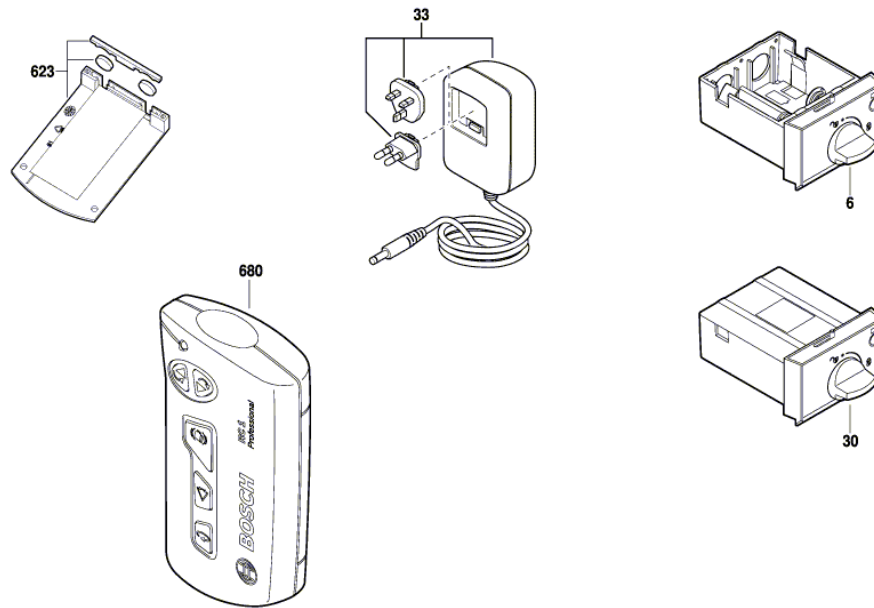

Illustration - Type - E

3 601 K61 504
Issue | 20-04
Stand | 22-03-18 **Fig. /Abb. 2**