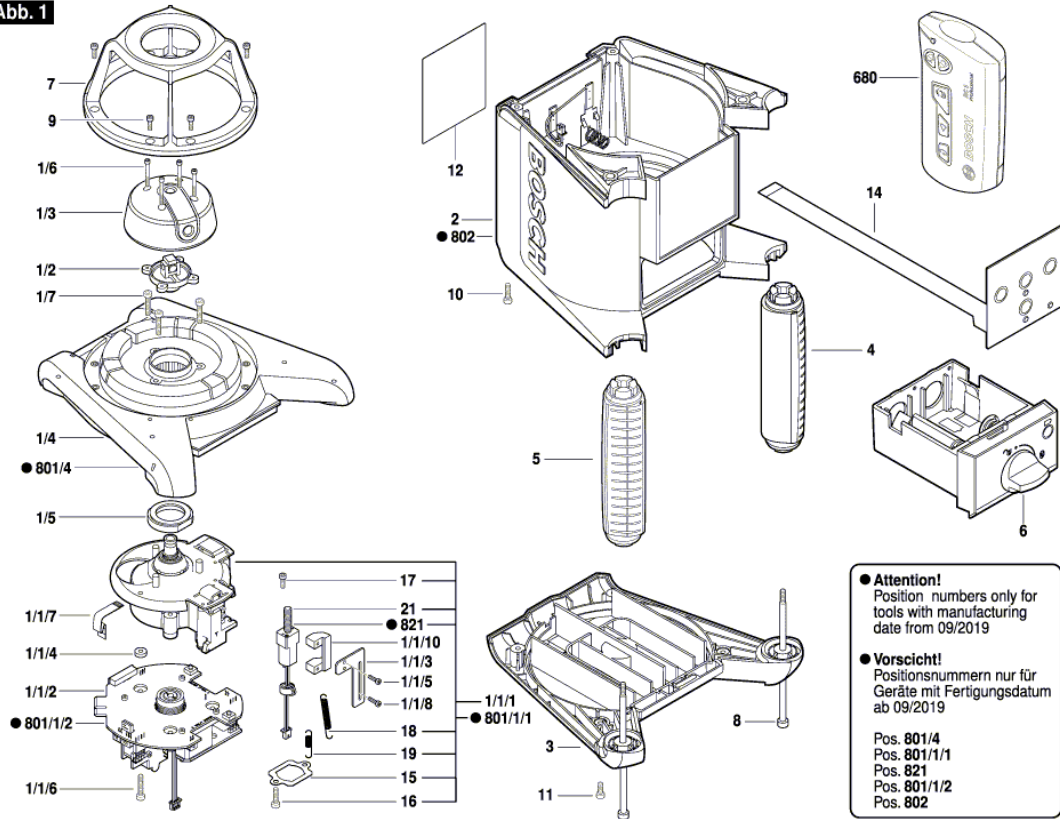

Illustration - Type - E

3 601 K61 510
Issue | 22-03-17
Stand | **Fig./Abb. 1**