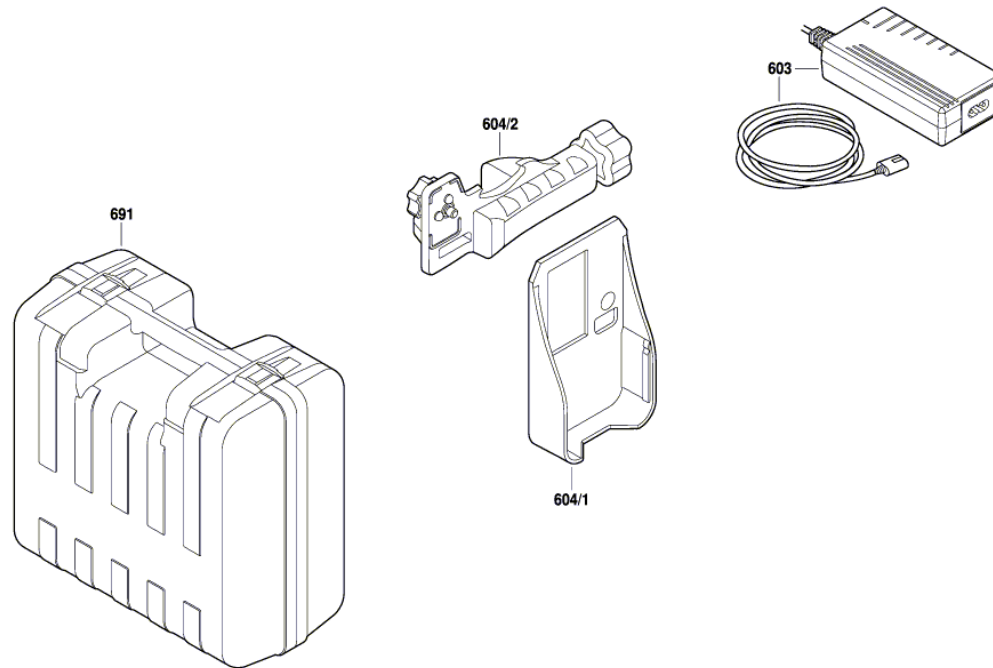

Illustration - Type - E

3 601 K61 A10
Issue } 14-08-26
Stand } **Fig./Abb. 2**