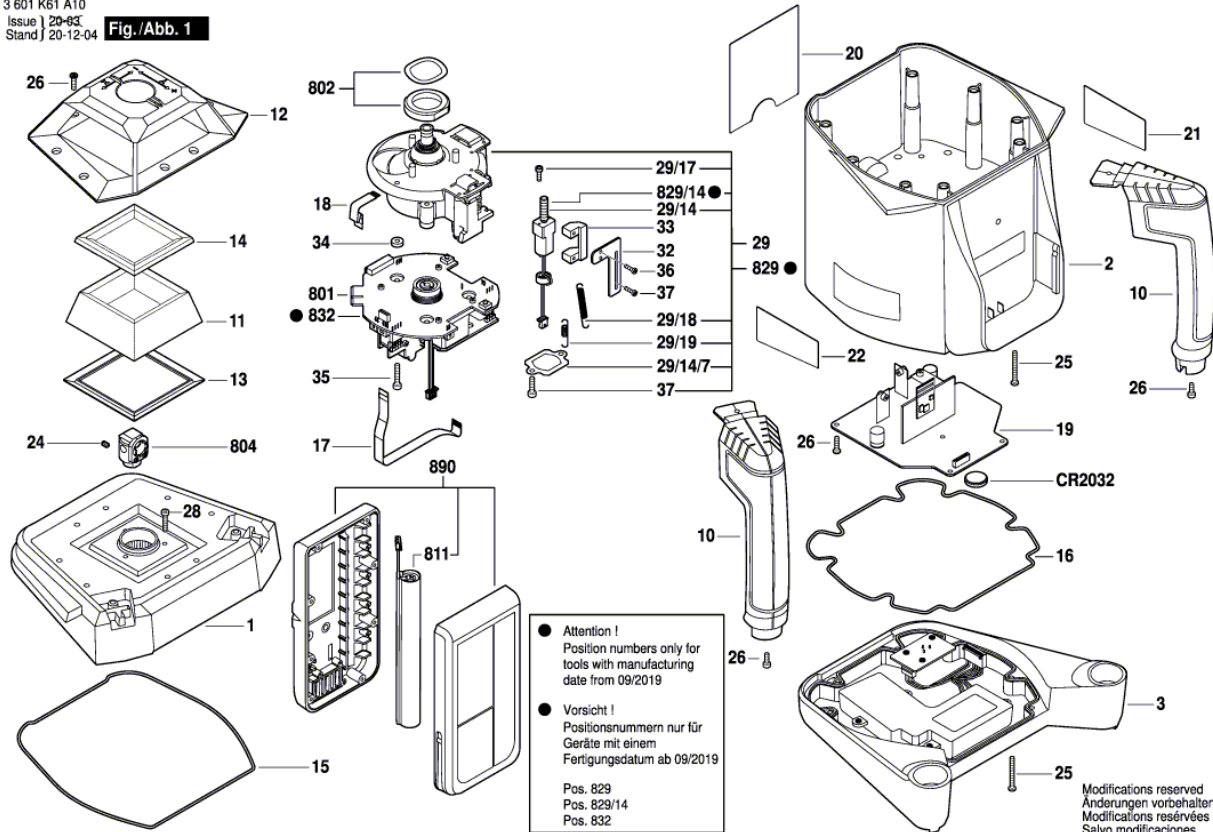

Spare parts list

Item	Part Number	Description	Illustration
829	2 610 A16 480	Motor Housing	1
829/14	1 600 A01 R7V	Motor-gearbox assembly	1
832	1 600 A02 0PB	Leveling element	1
890	1 600 A02 0RE	Laser detector	1
603	2 610 A16 714	Power supply unit AUS 240V	2
603	2 610 A16 715	Power supply unit USA 110V	2
604/1	2 610 A15 904	Mounting Bracket	2
604/2	2 610 A14 830	Clamp Bracket	2
691	2 610 A16 699	Carrying Case	2

Illustration - Type - E

3 601 K61 A10
Issue | 20-83
Stand | 20-12-04

Fig./Abb. 1