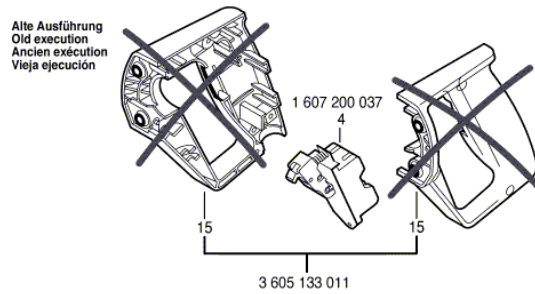

Illustration - Type - E

0 601 968 003
Issue | 07-10-02
Stand | **Fig./Abb. 2**