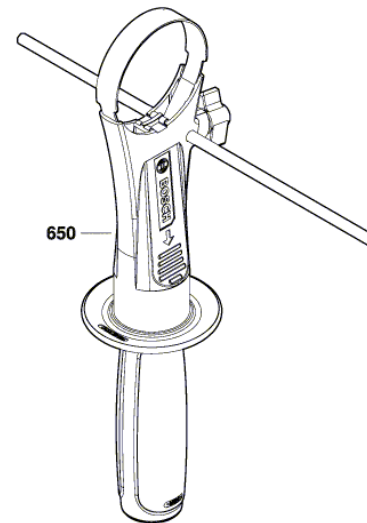

Illustration - Type - E

3 601 JF1 1B0
Issue |
Stand | 16-09-14 Fig./Abb. 2