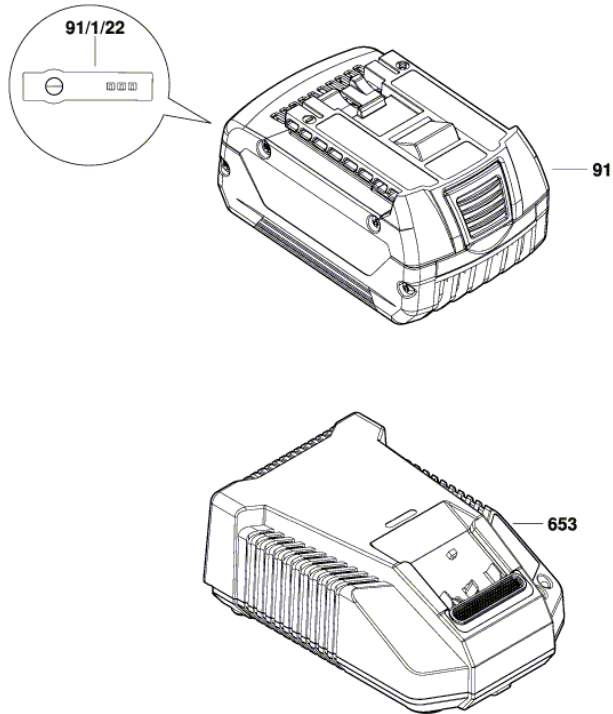

Illustration - Type - E

3 601 JF1 1B0
Issue |
Stand | 16-09-14 Fig./Abb. 2