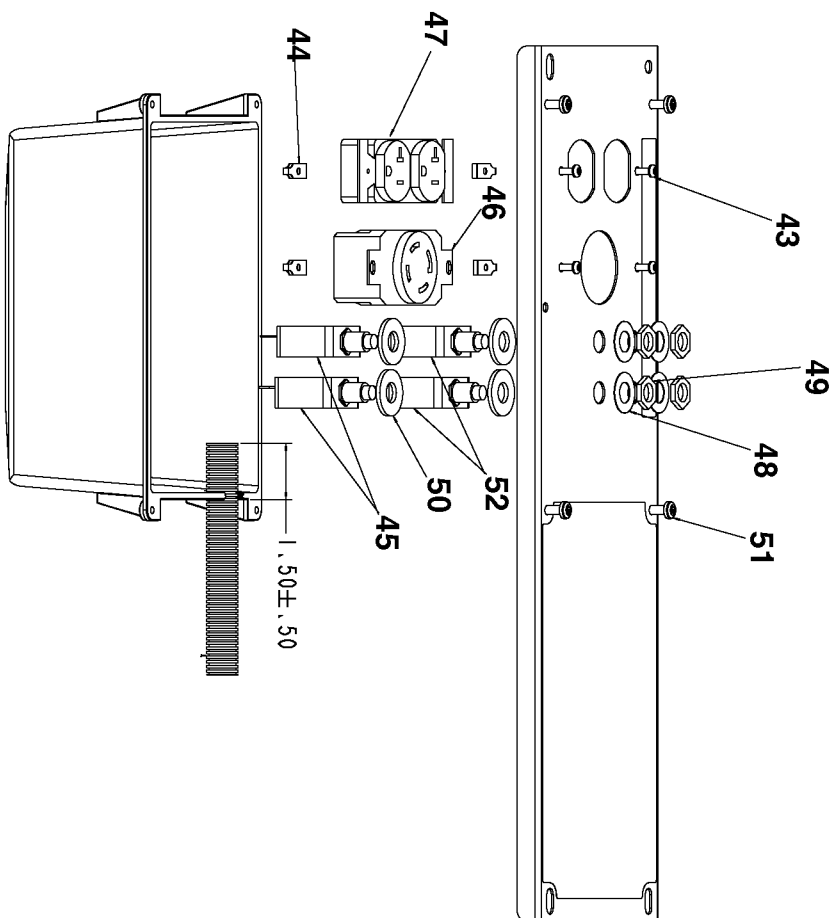

CAPACITOR WIRING

43 INSERT INTO O-RING GROOVE/PART OF 38

SHOWN FOR REFERENCE ONLY

## Parts List for GT5000C Type 1

Item Number	Part Number	Description	Qty Required
1	91895680	SCREW .250-20X.750 H	1
2	Z-GS-0795	TANK FUEL 7G SS	1
3	GS-0443	CAP FUEL TANK	1
4	Z-A14582	HOSE FUEL	1
5	GS-0227	CLAMP FUEL .50	1
6	N103455	GROMMET	1
7	GS-0437	DRAIN COCK	1
8	GS-0077	COVER END BLANK	1
9	SSF-553-1	SCREW #10-24X.563 TH	1
10	GS-0033	ISOLATOR VIBRATION 1	1
11	SSN-1014-ZN	WASHER .339/.344 ID	1
12	SSF-8111-ZN	NUT .375-16 HEX WHIZ	1
13	GS-0117	LUG GROUND	1
14	SS-12-CD	SCREW .313-18X.750 H	1
15	SSF-3140-ZN	SCREW .375-16X1.00 H	1
16	SSF-8150	NUT .312-18 UNC HEX	1
17	SSF-3121-ZN	SCREW .313-18X1.75 H	1
18	N017772	LOCK WASHER	1
19	GS-0118	STRAP GROUND	1
20	SSF-628	SCREW .375-16X2.50 H	1
21	000000-00	No Longer Available	1
22	000000-00	No Longer Available	1
23	000000-00	No Longer Available	1
24	000000-00	No Longer Available	1
26	GS-0746	SPACER ENGINE TECUMS	1
27	SSN-632	WASHER .875 OD .375	1
28	000000-00	No Longer Available	1