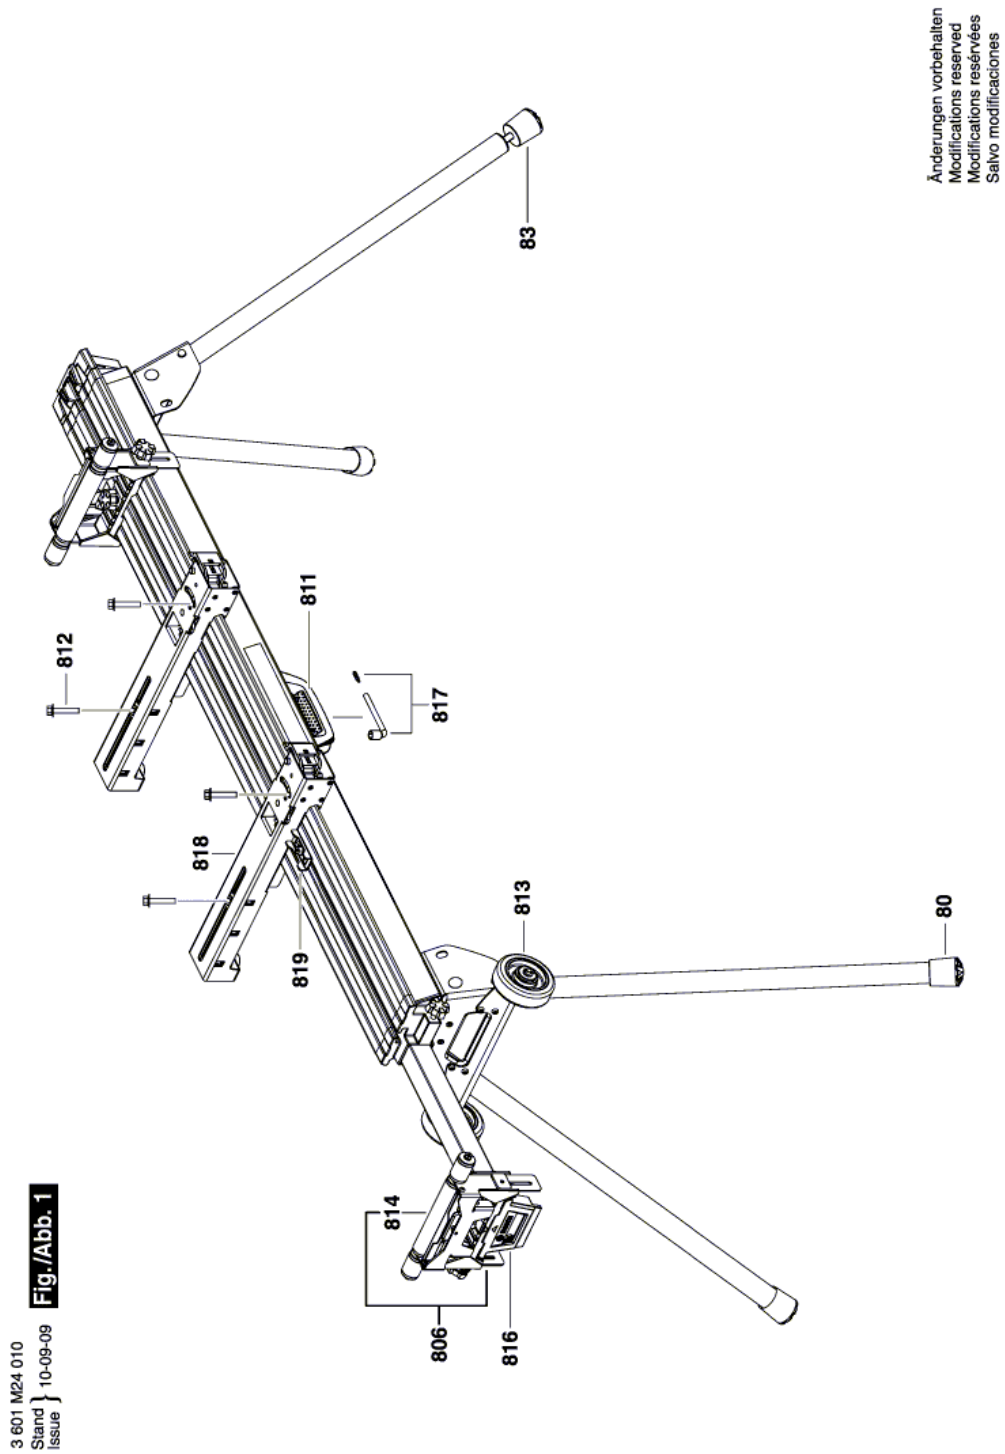

Work Table - 3 601 M24 010 - GTA 3800

www.powertools-aftersaleservice.com

BOSCH

Item	Part Number	Description	Illustration	Price	Quantity	Price Group
80	1 609 B01 931	Rubber Bushing		1	-,-	3 18
83	1 609 B01 932	Adjustable Foot		1	-,-	1 19
806	1 609 B01 850	Workpiece support		1	-,-	1 37
811	1 609 B01 858	Set Of Handles		1	-,-	1 29
812	1 609 B01 859	Hardware package		1	-,-	1 18
813	1 609 B01 854	Wheel Set		1	-,-	1 35
814	1 609 B01 861	Roller Set		1	-,-	1 28
816	1 609 B01 864	End cap		1	-,-	1 27
817	1 609 B01 857	Socket Wrench		1	-,-	1 24
818	2 610 948 622	Mounting Device		1	-,-	2 41
819	1 609 B01 863	Stop Bracket		1	-,-	1 22

Illustration - Type E

Information subject to change without further notice.