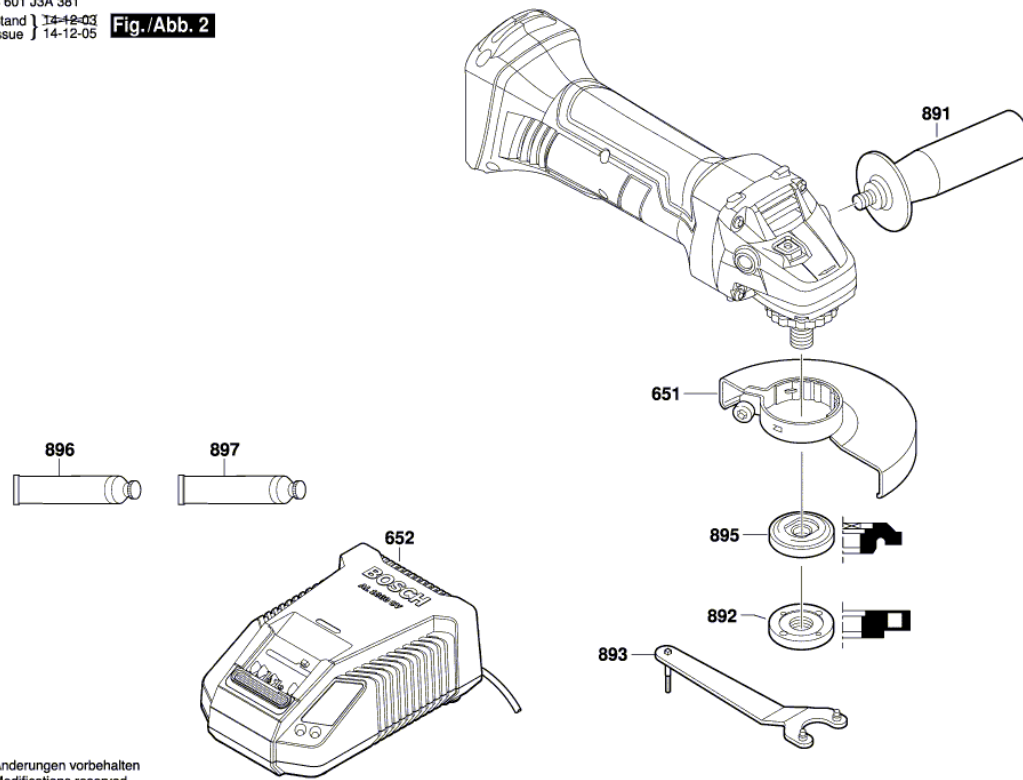

Illustration - Type - E

3 601 J3A 381
Stand | 14-12-03
Issue | 14-12-05 **Fig./Abb. 2**