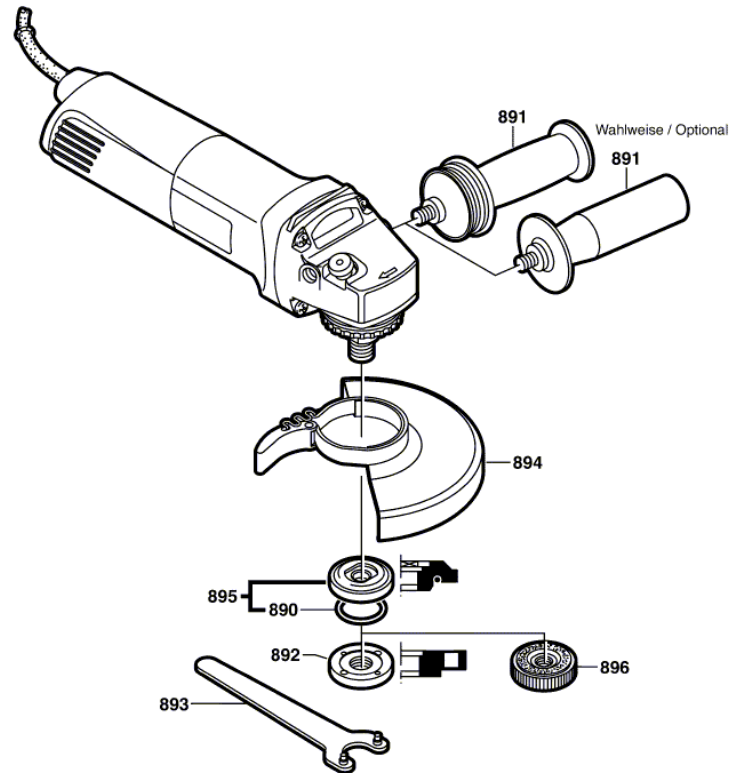

Illustration - Type - E

0 601 800 003

Stand ~~01-01-17~~ **Fig./Abb. 2**
Issue / 01-01-30