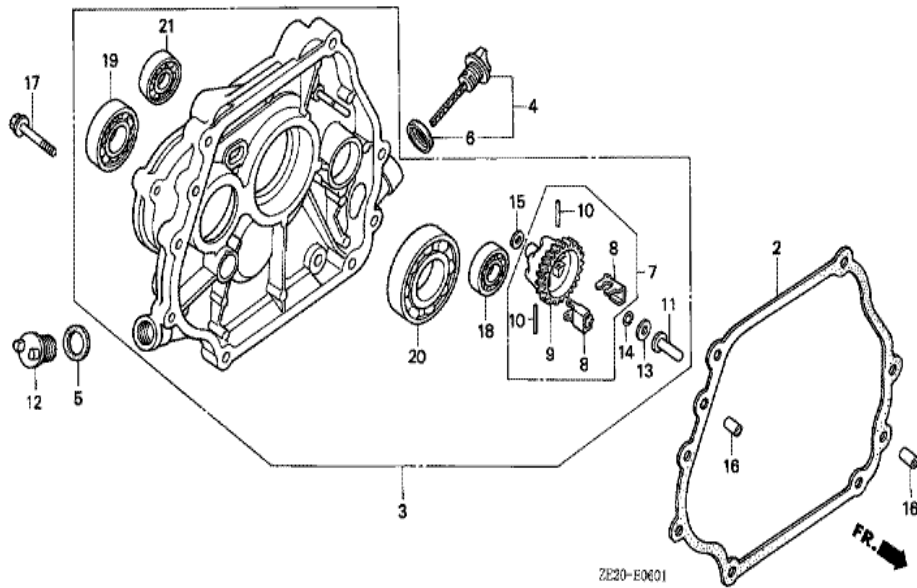

ZE20-E2800

Ref	Partnumber	Description	GX240	Serial Numbers
002	87521-ZE2-810	EMBLEM	(1)	
003	87522-ZE1-810	MARK, CAUTION	(1)	
005	87528-ZE2-810	MARK, CHOKE (ORANGE)	(1)	

ZE20-E0300

FR. →

Ref	Partnumber	Description	GX240	Serial Numbers
001	120A0-ZE2-010	BARREL ASSY., CYLINDER (STD.)	(1)	
001	120A0-ZE2-020	BARREL ASSY., CYLINDER (STD.)	(1)	1487105
001	120A0-ZE2-030	BARREL ASSY., CYLINDER (STD.)	(1)	1487106
003	16541-ZE2-000	SHAFT, GOVERNOR ARM	1	
006	90131-883-000	BOLT, DRAIN PLUG, 12X15	2	
007	90446-KE1-000	WASHER, 8.2X17X0.8	1	
008	90601-ZE2-000	WASHER, DRAIN PLUG, 12MM	2	1518601
008	94109-12000	WASHER, DRAIN PLUG, 12MM	2	1518602
009	90801-ZE2-003	PLUG, SEALING (RUBBER 10MM)	1	
010	91201-890-003	OIL SEAL, 30X46X8	(1)	
011	91203-952-771	OIL SEAL, 8X14X5	1	
014	94251-08000	PIN, LOCK, 8MM	1	