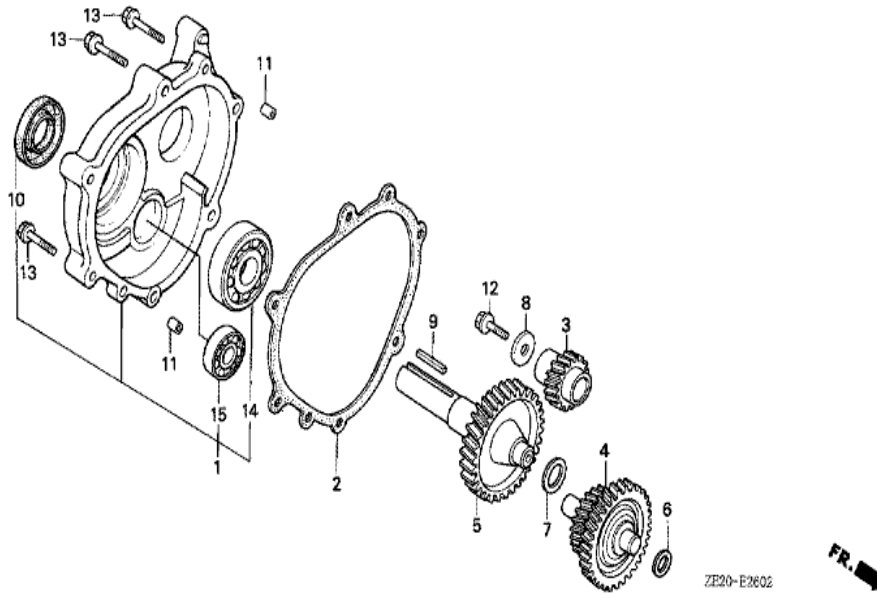

Ref	Partnumber	Description	GX240	Serial Numbers
001	13331-357-000	KEY, SPECIAL WOODRUFF, 25X18	1	
003	19511-ZE2-000	FAN, COOLING	1	
005	28451-ZE2-811	PULLEY COMP., STARTER	(1)	
007	31100-ZE2-000	FLYWHEEL COMP.	(1)	
011	90201-ZE3-790	NUT, SPECIAL, 16MM	1	

Ref	Partnumber	Description	GX240	Serial Numbers	
001	16551-ZE2-000	ARM, GOVERNOR	1		
002	16555-ZE2-000	ROD, GOVERNOR	1		
003	16561-ZE2-000	SPRING, GOVERNOR (L=145.0MM) (WIRE DIAME	1		
004	16562-ZE2-000	SPRING, THROTTLE RETURN	1		
005	16570-ZE2-010	CONTROL ASSY.	(1)	1519063	
005	16570-ZE2-W00	CONTROL ASSY.	(1)	1519064	
009	16571-ZE2-000	LEVER, CONTROL	(1)	1519063	
009	16571-ZE2-W00	LEVER, CONTROL	(1)	1519064	
011	16574-ZE1-000	SPRING, LEVER	(1)		
012	16575-ZE2-000	WASHER, CONTROL LEVER	(1)	1519063	
012	16575-ZE2-W00	WASHER, CONTROL LEVER	(1)	1519064	
014	16578-ZE1-000	SPACER, CONTROL LEVER	(1)		
015	16581-ZE2-000	BASE COMP., CONTROL	(1)		
	<u>Ref</u>	<u>Partnumber</u>	<u>Description</u>	<u>GX240</u>	<u>Serial Numbers</u>
015	16581-ZE2-010	BASE COMP., CONTROL	(1)	1519063	
015	16581-ZE2-W00	BASE COMP., CONTROL (###)	(1)	1519064	
016	16584-883-300	SPRING, CONTROL ADJUSTING	(1)		
021	90013-883-000	BOLT, FLANGE, 6X12 (CT200)	2		
022	90015-ZE5-010	BOLT, GOVERNOR ARM	1	1094202	
023	90114-SA0-000	NUT, SELF-LOCK, 6MM	(1)	1519064	
024	90352-883-003	NUT, WING, 6MM	(1)	1519063	
026	92000-060220A	BOLT, HEX., 6X22	1	1094201	
028	93500-050280A	SCREW, PAN, 5X28	(1)		
030	94050-06000	NUT, FLANGE, 6MM	1		