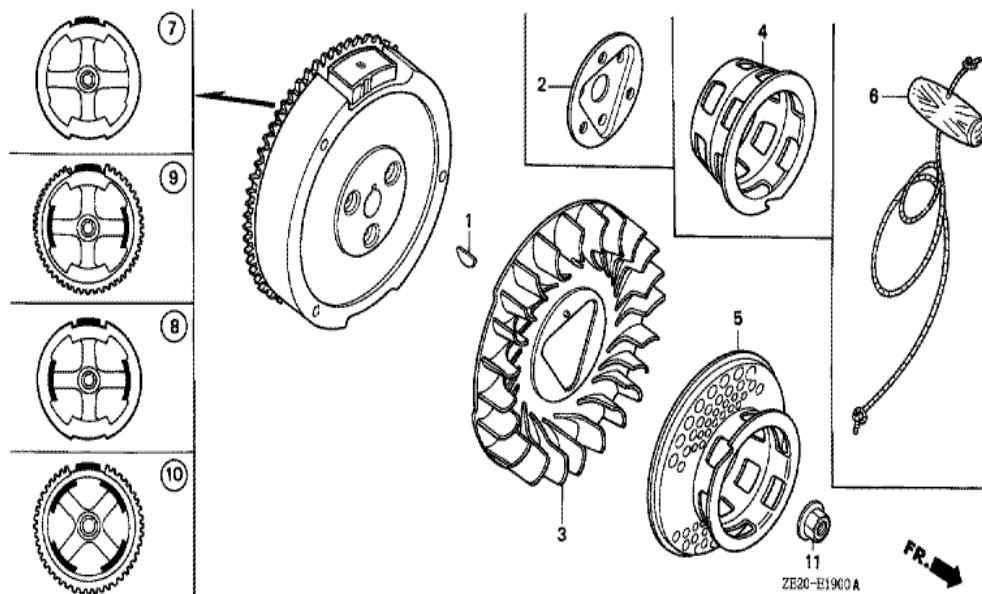

Ref	Partnumber	Description	GX240	Serial Numbers
001	13331-357-000	KEY, SPECIAL WOODRUFF, 25X18	1	
003	19511-ZE2-000	FAN, COOLING	1	
005	28451-ZE2-811	PULLEY COMP., STARTER	(1)	
007	31100-ZE2-000	FLYWHEEL COMP.	(1)	
011	90201-ZE3-790	NUT, SPECIAL, 16MM	1