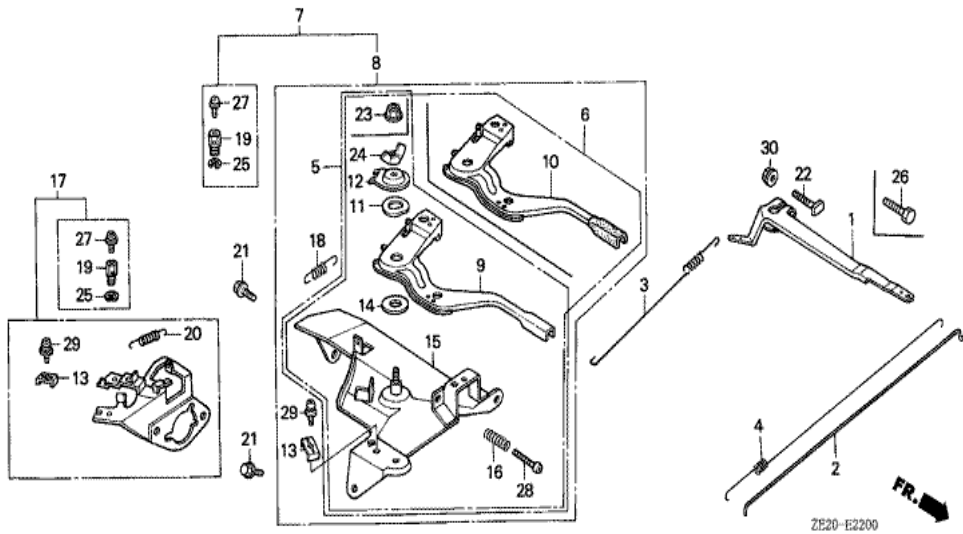

Ref	Partnumber	Description	GX240	Serial Numbers
001	13331-357-000	KEY, SPECIAL WOODRUFF, 25X18	1	
003	19511-ZE2-000	FAN, COOLING	1	
004	28451-ZE2-003	PULLEY, STARTER	(1)	
007	31100-ZE2-000	FLYWHEEL COMP.	(1)	
011	90201-ZE3-790	NUT, SPECIAL, 16MM	1	

Ref	Partnumber	Description	GX240	Serial Numbers
001	16551-ZE2-000	ARM, GOVERNOR	1	
002	16555-ZE2-000	ROD, GOVERNOR	1	
003	16561-ZE2-000	SPRING, GOVERNOR (L=145.0MM) (WIRE DIAME	1	
004	16562-ZE2-000	SPRING, THROTTLE RETURN	1	
007	16570-ZE2-811	CONTROL ASSY. (REMOTE)	1	1519063
009	16571-ZE2-000	LEVER, CONTROL	(1)	1519063
009	16571-ZE2-W00	LEVER, CONTROL	(1)	1519064
011	16574-ZE1-000	SPRING, LEVER	(1)	
012	16575-ZE2-000	WASHER, CONTROL LEVER	(1)	1519063
012	16575-ZE2-W00	WASHER, CONTROL LEVER	(1)	1519064
013	16576-891-000	HOLDER, CABLE	(1)	
014	16578-ZE1-000	SPACER, CONTROL LEVER	(1)	
015	16581-ZE2-000	BASE COMP., CONTROL	(1)	
<u>Ref</u>	<u>Partnumber</u>	<u>Description</u>	<u>GX240</u>	<u>Serial Numbers</u>
015	16581-ZE2-010	BASE COMP., CONTROL	(1)	1519063
015	16581-ZE2-W00	BASE COMP., CONTROL (###)	(1)	1519064
016	16584-883-300	SPRING, CONTROL ADJUSTING	(1)	
018	16592-883-310	SPRING, CABLE RETURN	(1)	
019	16594-883-000	HOLDER, WIRE	1	1159698
019	16594-883-010	HOLDER, WIRE	1	1159699
021	90013-883-000	BOLT, FLANGE, 6X12 (CT200)	2	
022	90015-ZE5-010	BOLT, GOVERNOR ARM	1	1094202
023	90114-SA0-000	NUT, SELF-LOCK, 6MM	(1)	1519064
024	90352-883-003	NUT, WING, 6MM	(1)	1519063
025	90605-230-000	CIRCLIP, 5MM	(1)	
026	92000-06022	BOLT, HEX., 6X22	1	1094201
027	93500-040060H	SCREW, PAN, 4X6	1	1159699
027	93500-040080A	SCREW, PAN, 4X8	1	1159698
028	93500-050280A	SCREW, PAN, 5X28	(1)	
029	93893-0501600	SCREW-WASHER, 5X16	(1)	1519063
030	94050-06000	NUT, FLANGE, 6MM	1	