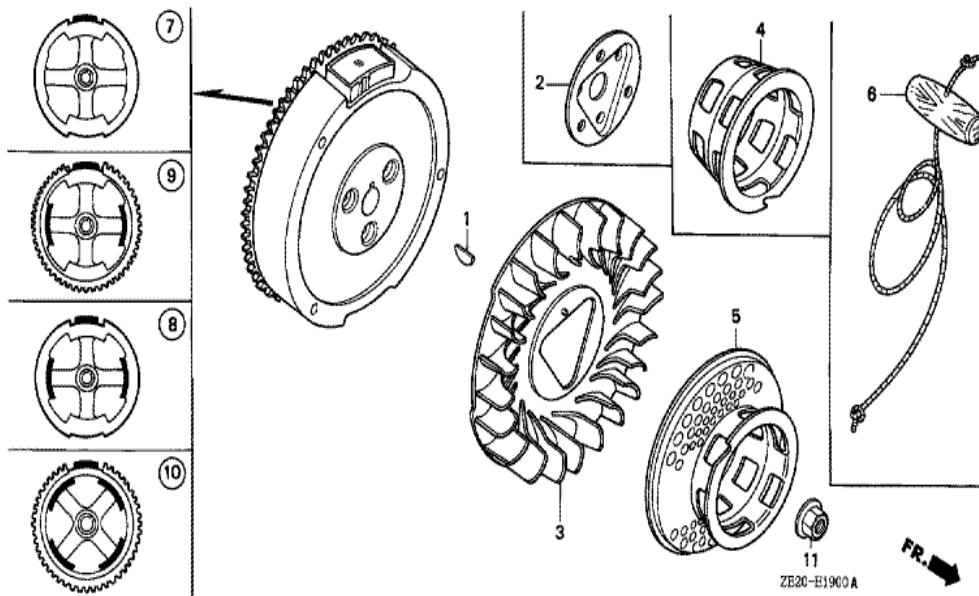

Ref	Partnumber	Description	GX240	Serial Numbers
001	13331-357-000	KEY, SPECIAL WOODRUFF, 25X18	1	
003	19511-ZE2-000	FAN, COOLING	1	
004	28451-ZE2-003	PULLEY, STARTER	(1)	
007	31100-ZE2-000	FLYWHEEL COMP.	(1)	
011	90201-ZE3-790	NUT, SPECIAL, 16MM	1