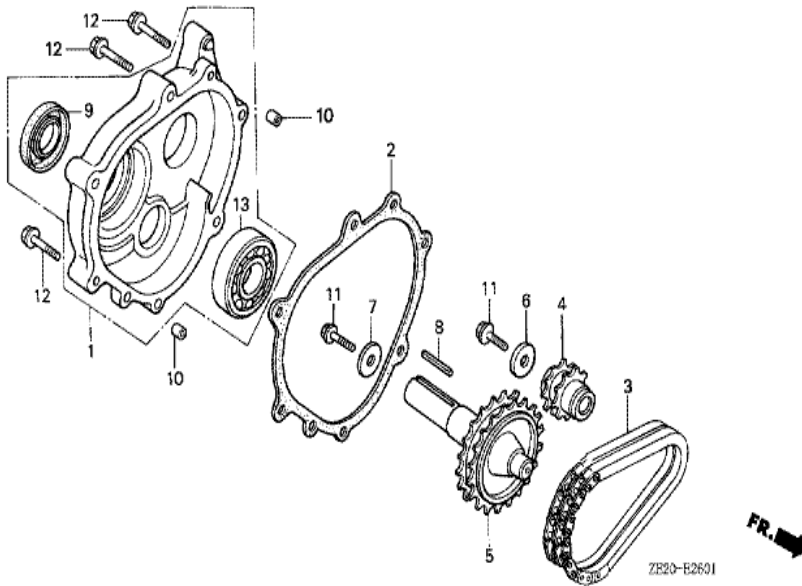

Ref	Partnumber	Description	GX240	Serial Numbers
001	13331-357-000	KEY, SPECIAL WOODRUFF, 25X18	1	
003	19511-ZE2-000	FAN, COOLING	1	
004	28451-ZE2-003	PULLEY, STARTER	(1)	
007	31100-ZE2-000	FLYWHEEL COMP.	(1)	
011	90201-ZE3-790	NUT, SPECIAL, 16MM	1	

Ref	Partnumber	Description	GX240	Serial Numbers
001	16551-ZE2-000	ARM, GOVERNOR	1	
002	16555-ZE2-000	ROD, GOVERNOR	1	
003	16561-ZE2-000	SPRING, GOVERNOR (L=145.0MM) (WIRE DIAME	1	
004	16562-ZE2-000	SPRING, THROTTLE RETURN	1	
007	16570-ZE2-811	CONTROL ASSY. (REMOTE)	1	1519063
009	16571-ZE2-000	LEVER, CONTROL	(1)	1519063
009	16571-ZE2-W00	LEVER, CONTROL	(1)	1519064
011	16574-ZE1-000	SPRING, LEVER	(1)	
012	16575-ZE2-000	WASHER, CONTROL LEVER	(1)	1519063
012	16575-ZE2-W00	WASHER, CONTROL LEVER	(1)	1519064
013	16576-891-000	HOLDER, CABLE	(1)	
014	16578-ZE1-000	SPACER, CONTROL LEVER	(1)	
015	16581-ZE2-000	BASE COMP., CONTROL	(1)	
<u>Ref</u>	<u>Partnumber</u>	<u>Description</u>	<u>GX240</u>	<u>Serial Numbers</u>
015	16581-ZE2-010	BASE COMP., CONTROL	(1)	1519063
015	16581-ZE2-W00	BASE COMP., CONTROL (###)	(1)	1519064
016	16584-883-300	SPRING, CONTROL ADJUSTING	(1)	
018	16592-883-310	SPRING, CABLE RETURN	(1)	
019	16594-883-000	HOLDER, WIRE	1	1159698
019	16594-883-010	HOLDER, WIRE	1	1159699
021	90013-883-000	BOLT, FLANGE, 6X12 (CT200)	2	
022	90015-ZE5-010	BOLT, GOVERNOR ARM	1	1094202
023	90114-SA0-000	NUT, SELF-LOCK, 6MM	(1)	1519064
024	90352-883-003	NUT, WING, 6MM	(1)	1519063
025	90605-230-000	CIRCLIP, 5MM	(1)	
026	92000-06022	BOLT, HEX., 6X22	1	1094201
027	93500-040060H	SCREW, PAN, 4X6	1	1159699
027	93500-040080A	SCREW, PAN, 4X8	1	1159698
028	93500-050280A	SCREW, PAN, 5X28	(1)	
029	93893-0501600	SCREW-WASHER, 5X16	(1)	1519063
030	94050-06000	NUT, FLANGE, 6MM	1	