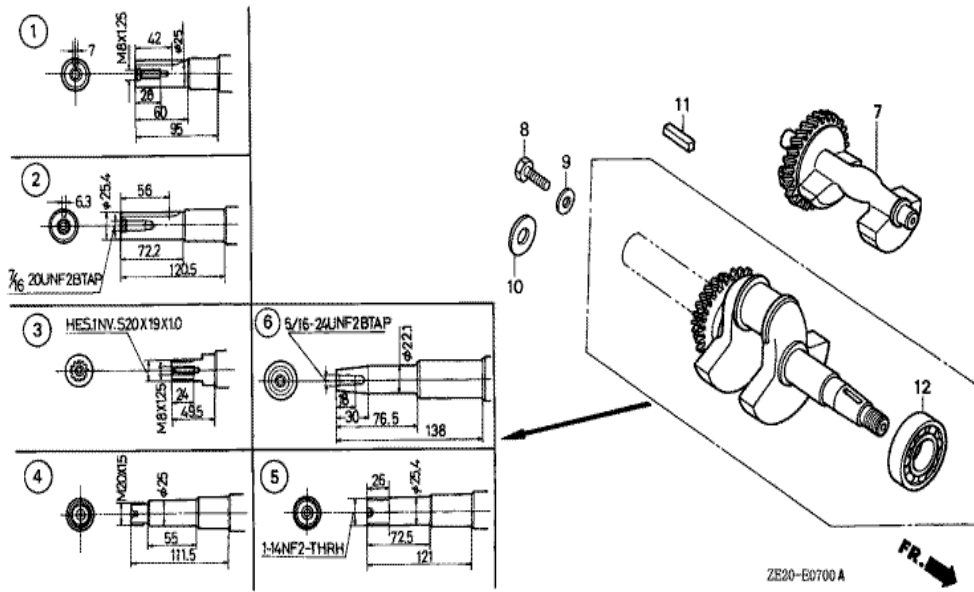

Ref	Partnumber	Description	GX240	Serial Numbers
003	13320-ZE2-610	CRANKSHAFT COMP.	1	1494214
003	13320-ZE2-611	CRANKSHAFT COMP.	1	1494215
007	13351-ZE2-000	WEIGHT, BALANCER	1	1494214
007	13351-ZE2-010	WEIGHT, BALANCER	1	1494215
012	96100-6206000	BEARING, RADIAL BALL, 6206	1