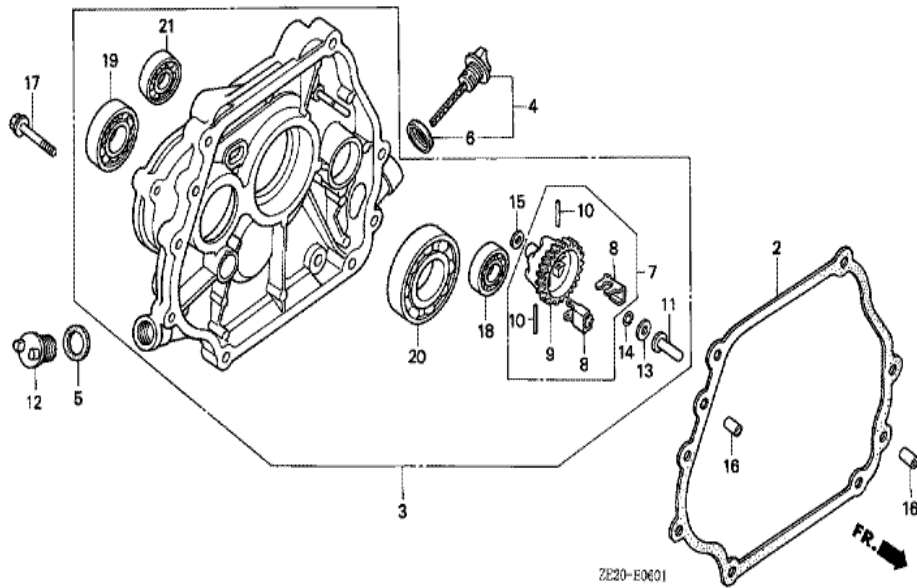

<u>Ref</u>	<u>Partnumber</u>	<u>Description</u>	<u>GX240</u>	<u>Serial Numbers</u>
002	11381-ZE2-000	PACKING, CASE COVER	1	
003	11400-ZE2-610	COVER ASSY., CRANKCASE	1	1494214
003	11400-ZE2-611	COVER ASSY., CRANKCASE	1	1494215
004	15600-735-700	CAP ASSY., OIL FILLER	(1)	
005	15621-896-010	PACKING, OIL FILLER CAP	1	
006	15625-ZE1-000	PACKING, OIL FILLER CAP	(1)	
007	16510-ZE2-810	GOVERNOR ASSY.	1	1494214
007	16510-ZE2-811	GOVERNOR ASSY.	1	1494215
008	16511-ZE2-000	WEIGHT, GOVERNOR	2	
009	16512-ZE2-810	HOLDER, GOVERNOR WEIGHT	1	1494214
009	16512-ZE2-811	HOLDER, GOVERNOR WEIGHT	1	1494215
010	16513-ZE2-000	PIN, GOVERNOR WEIGHT	2	
011	16531-Z0A-000	SLIDER, GOVERNOR	1	
<u>Ref</u>	<u>Partnumber</u>	<u>Description</u>	<u>GX240</u>	<u>Serial Numbers</u>
012	15620-ZG4-910	CAP, OIL FILLER	1	1528044
012	25611-735-000	CAP, OIL HOLE	1	1528043
013	90473-147-000	WASHER, 6X16	1	
014	90602-896-000	CLIP, GOVERNOR HOLDER	1	1287216
014	90602-ZE1-000	CLIP, GOVERNOR HOLDER	1	1287217
015	94101-06800	WASHER, PLAIN, 6MM	1	
016	90701-HC4-000	DOWEL PIN, 8X12	2	1342866
016	94301-08120	PIN A, DOWEL, 8X12	2	1238478 1342865
017	95900-0803500	BOLT, FLANGE, 8X35	7	
018	96100-6202000	BEARING, RADIAL BALL, 6202	1	
019	96100-6204000	BEARING, RADIAL BALL, 6204	1	
020	96100-6206000	BEARING, RADIAL BALL, 6206	1