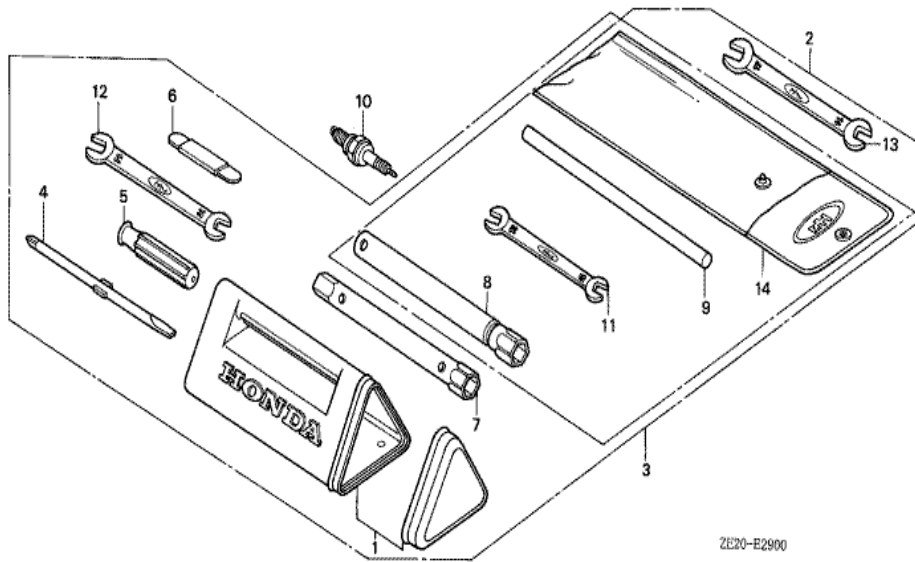

ZE20-E2900

Ref	Partnumber	Description	GX240	Serial Numbers
008	89218-ZE1-000	WRENCH COMP., SPARK PLUG	1	1298646