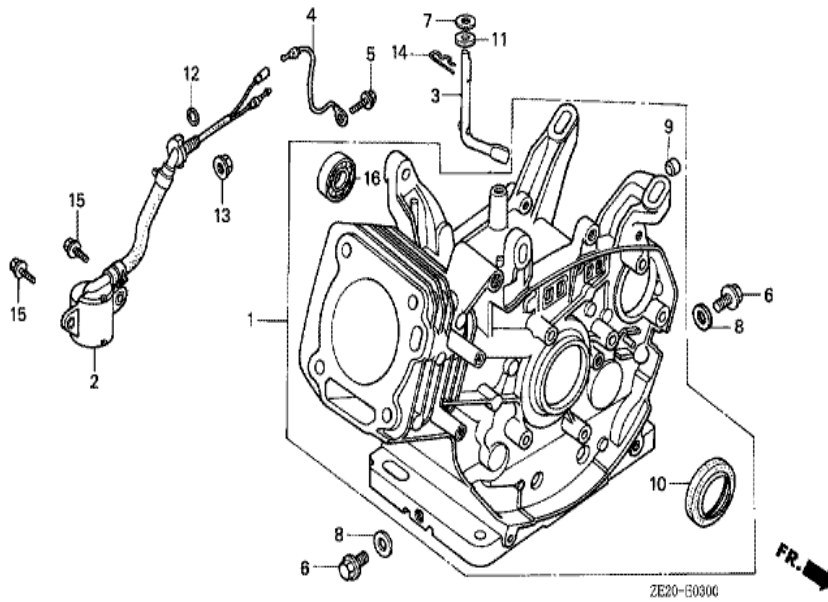

<u>Ref</u>	<u>Partnumber</u>	<u>Description</u>	<u>GX240</u>	<u>Serial Numbers</u>
001	120A0-ZE2-850	BARREL ASSY., CYLINDER (BALANCER)	1	1232273
001	120A0-ZE2-851	BARREL ASSY., CYLINDER (BALANCER)	1	1232274
001	120A0-ZE2-852	BARREL ASSY., CYLINDER (BALANCER)	(1)	1487105
001	120A0-ZE2-853	BARREL ASSY., CYLINDER (BALANCER)	(1)	1487106
003	16541-ZE2-000	SHAFT, GOVERNOR ARM	1	
006	90131-883-000	BOLT, DRAIN PLUG, 12X15	2	
007	90446-KE1-000	WASHER, 8.2X17X0.8	1	
008	90601-ZE2-000	WASHER, DRAIN PLUG, 12MM	2	1518601
008	94109-12000	WASHER, DRAIN PLUG, 12MM	2	1518602
009	90801-ZE2-003	PLUG, SEALING (RUBBER 10MM)	1	
010	91201-890-003	OIL SEAL, 30X46X8	(1)	
011	91203-952-771	OIL SEAL, 8X14X5	1	
014	94251-08000	PIN, LOCK, 8MM	1	
<u>Ref</u>	<u>Partnumber</u>	<u>Description</u>	<u>GX240</u>	<u>Serial Numbers</u>
016	96100-6202000	BEARING, RADIAL BALL, 6202	1