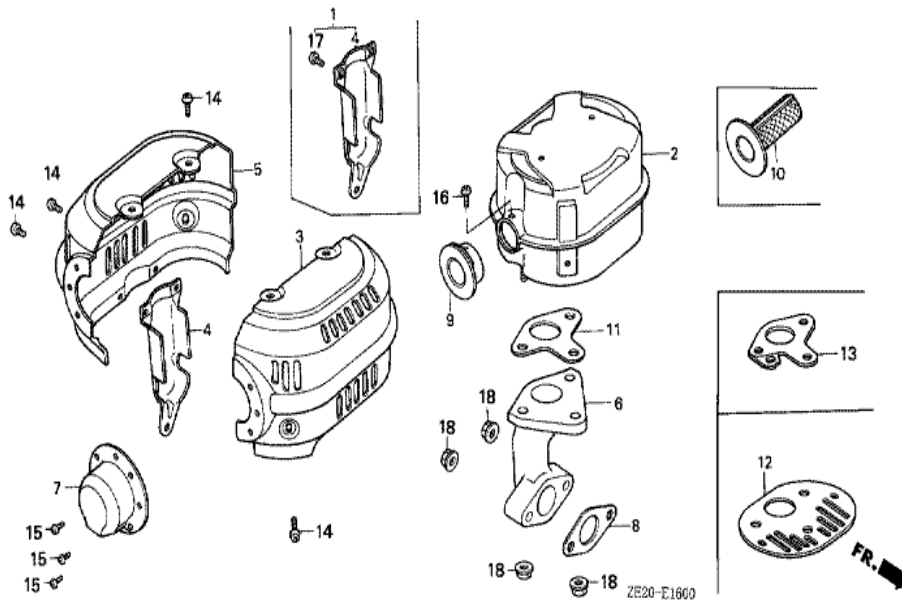

<u>Ref</u>	<u>Partnumber</u>	<u>Description</u>	<u>GX240</u>	<u>Serial Numbers</u>
001	04101-ZE2-000	PROTECTOR, EX. PIPE	(1)	1034877
002	18310-ZE2-003	MUFFLER COMP.	(1)	1119013
002	18310-ZE2-013	MUFFLER COMP.	1	1119014
003	18320-ZE2-003	PROTECTOR, R. MUFFLER	(1)	
004	18323-ZE2-810	PROTECTOR, EX. PIPE	(1)	1034877
004	18323-ZE2-811	PROTECTOR, EX. PIPE	1	1034878
005	18325-ZE2-003	PROTECTOR, L. MUFFLER	(1)	
006	18330-ZE2-000	PIPE, EX.	1	
008	18333-ZE2-000	GASKET, EX. PIPE	1	1072859
008	18333-ZE3-000	GASKET, EX. PIPE	1	1072860
012	18381-ZE2-810	GASKET, MUFFLER (UNDER PROTECTOR)	(1)	3146605
014	90050-ZE1-000	SCREW, TAPPING, 5X8	(6)	
017	93500-050080B	SCREW, PAN, 5X8	(2)	1035115
<u>Ref</u>	<u>Partnumber</u>	<u>Description</u>	<u>GX240</u>	<u>Serial Numbers</u>
018	94050-08000	NUT, FLANGE, 8MM	2