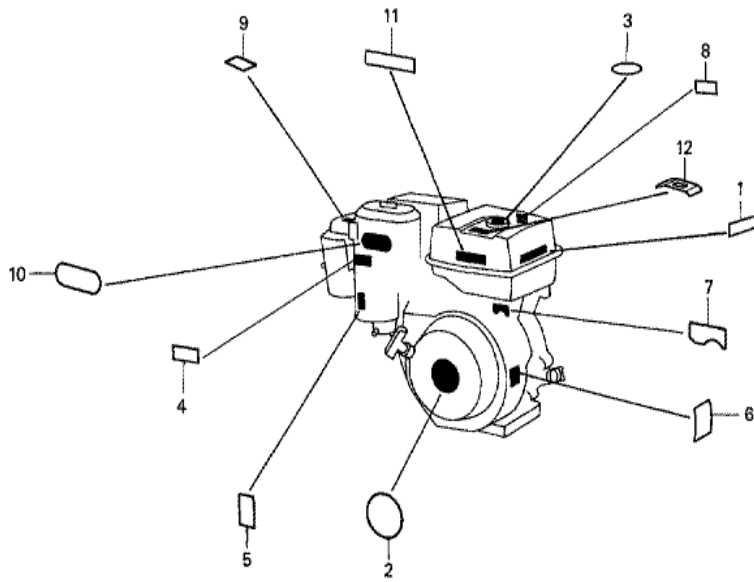

ZE20-E2800

Ref	Partnumber	Description	GX240	Serial Numbers
002	87521-ZE2-840	EMBLEM (INTERNAL L-TYPE)	(1)	
003	87522-ZE1-000	MARK, CAUTION	1	1308019
003	87522-ZE1-010	LABEL, FUEL WARNING	1	1308020
005	87528-ZE2-000	MARK, CHOKE (INTERNAL)	(1)