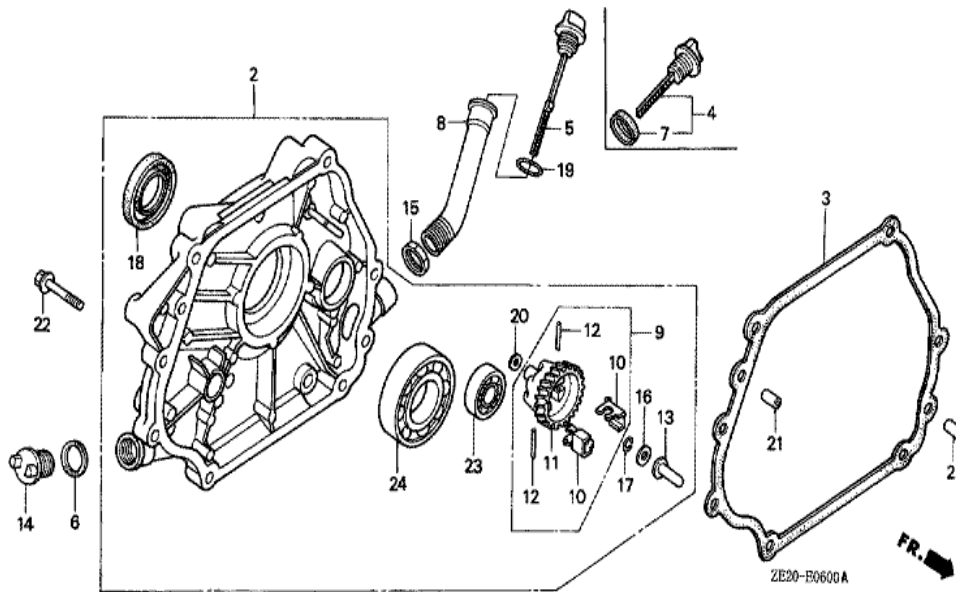

Ref	Partnumber	Description	GX240	Serial Numbers
002	11300-ZE2-600	COVER ASSY., CRANKCASE	1	
003	11381-ZE2-000	PACKING, CASE COVER	1	3151974
004	15600-735-700	CAP ASSY., OIL FILLER	(1)	
006	15621-896-010	PACKING, OIL FILLER CAP	1	
007	15625-ZE1-000	PACKING, OIL FILLER CAP	(1)	
009	16510-ZE2-000	GOVERNOR ASSY.	1	
010	16511-ZE2-000	WEIGHT, GOVERNOR	2	
011	16512-ZE2-000	HOLDER, GOVERNOR WEIGHT	1	
012	16513-ZE2-000	PIN, GOVERNOR WEIGHT	2	
014	15620-ZG4-910	CAP, OIL FILLER	1	1528044
014	25611-735-000	CAP, OIL HOLE	1	1528043
016	90473-147-000	WASHER, 6X16	1	
017	90602-896-000	CLIP, GOVERNOR HOLDER	1	1287216
Ref	Partnumber	Description	GX240	Serial Numbers
017	90602-ZE1-000	CLIP, GOVERNOR HOLDER	1	1287217
018	91201-890-003	OIL SEAL, 30X46X8	1	
020	94101-06800	WASHER, PLAIN, 6MM	1	
021	90701-HC4-000	DOWEL PIN, 8X12	2	1342866
021	94301-08120	PIN A, DOWEL, 8X12	2	1240657 1342865
021	94301-08140	DOWEL PIN, 8X14	2	1240656
022	95900-0803500	BOLT, FLANGE, 8X35	7	
024	96100-6206000	BEARING, RADIAL BALL, 6206	1