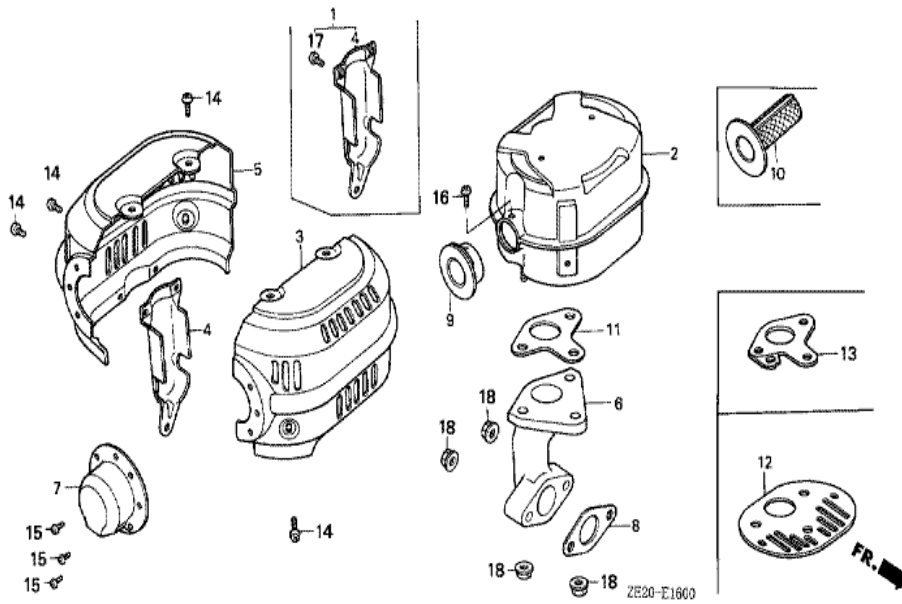

Ref	Partnumber	Description	GX240	Serial Numbers
002	18310-ZE2-821	MUFFLER COMP. (SILENT)	(1)	1118878
002	18310-ZE2-822	MUFFLER COMP. (SILENT)	1	
003	18320-ZE2-821	PROTECTOR, R. MUFFLER (SILENT)	(1)	
005	18325-ZE2-821	PROTECTOR, L. MUFFLER (SILENT)	(1)	
006	18330-ZE2-000	PIPE, EX.	1	
008	18333-ZE2-000	GASKET, EX. PIPE	1	1072859
008	18333-ZE3-000	GASKET, EX. PIPE	1	1072860
009	18336-ZE2-000	FLANGE COMP., BAFFLE	(1)	
011	18381-ZE2-000	GASKET, MUFFLER	1	1381522
014	90050-ZE1-000	SCREW, TAPPING, 5X8	(6)	
016	90055-ZE1-000	SCREW, TAPPING, 4X6	1	1381523
018	94050-08000	NUT, FLANGE, 8MM	2