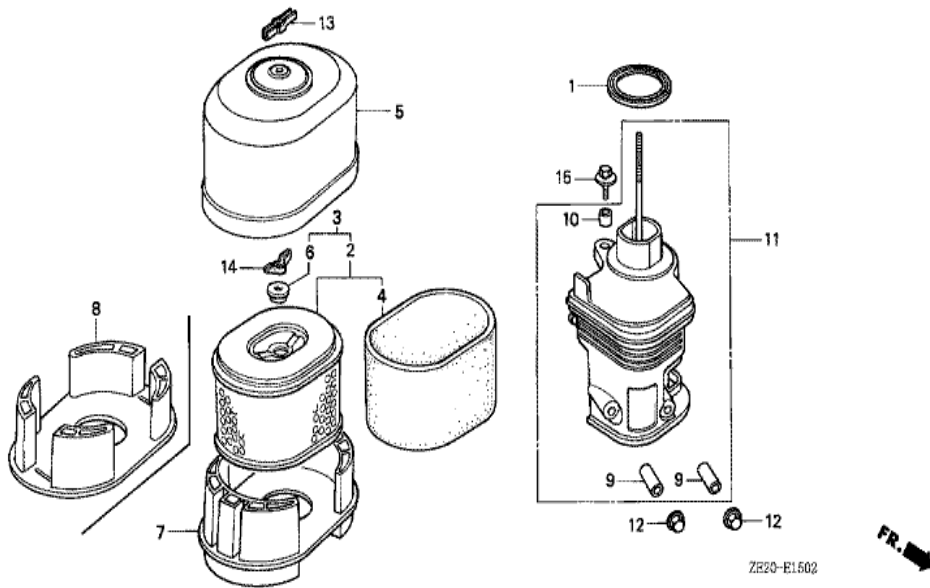

<u>Ref</u>	<u>Partnumber</u>	<u>Description</u>	<u>GX240</u>	<u>Serial Numbers</u>
001	16271-ZE2-000	PACKING, ELBOW	(1)	
002	17210-ZE2-821	ELEMENT, AIR CLEANER (DUAL)	(1)	
003	17210-ZE2-822	ELEMENT, AIR CLEANER (DUAL)	(1)	
004	17218-ZE2-821	FILTER, OUTER	(1)	
005	17230-ZE2-820	COVER, AIR CLEANER (DUAL)	(1)	
006	17232-891-000	GROMMET, AIR CLEANER	(1)	
007	17235-ZE2-820	NOSE, SILENCER	(1)	
009	17238-ZE2-300	COLLAR, AIR CLEANER	(2)	1095731
009	17238-ZE2-310	COLLAR, AIR CLEANER	2	1095732
010	17239-ZE1-000	COLLAR B, AIR CLEANER	(1)	
011	17410-ZE2-000	ELBOW COMP., AIR CLEANER	(1)	1014240
011	17410-ZE2-010	ELBOW COMP., AIR CLEANER	(1)	1014241 1095731
011	17410-ZE2-020	ELBOW COMP., AIR CLEANER	1	1095732
<u>Ref</u>	<u>Partnumber</u>	<u>Description</u>	<u>GX240</u>	<u>Serial Numbers</u>
012	90201-415-000	NUT, CAP, 6MM	(2)	
013	90203-PB2-000	NUT, AIR CLEANER COVER (DACRO COATING)	1	
014	90325-044-000	NUT, TOOL BOX SETTING	(1)	
015	93494-0602008	BOLT-WASHER, 6X20	(1)