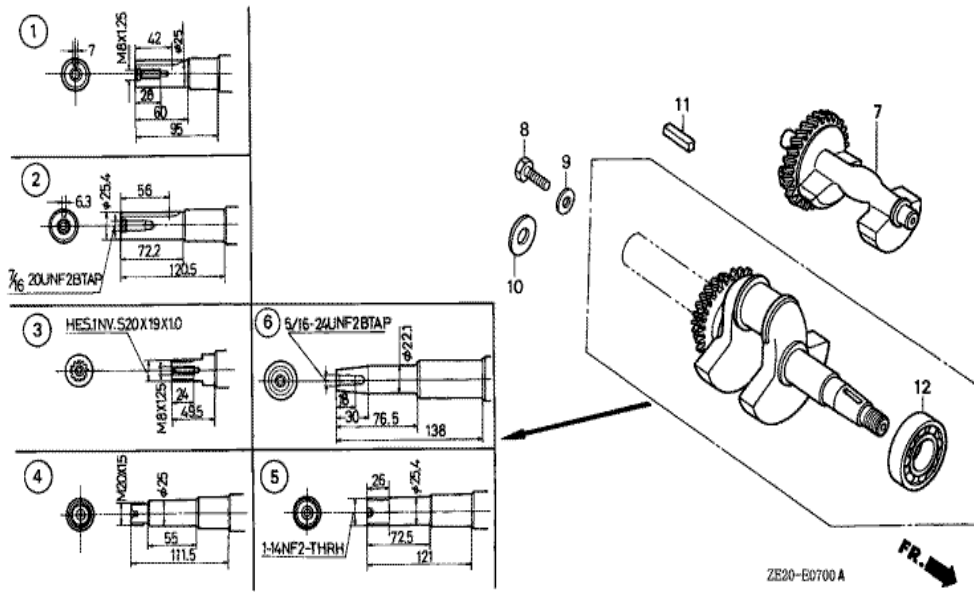

Ref	Partnumber	Description	GX240	Serial Numbers
005	13310-ZE2-650	CRANKSHAFT COMP.	1	1494214
005	13310-ZE2-651	CRANKSHAFT COMP.	1	1494215
012	96100-6206000	BEARING, RADIAL BALL, 6206	1