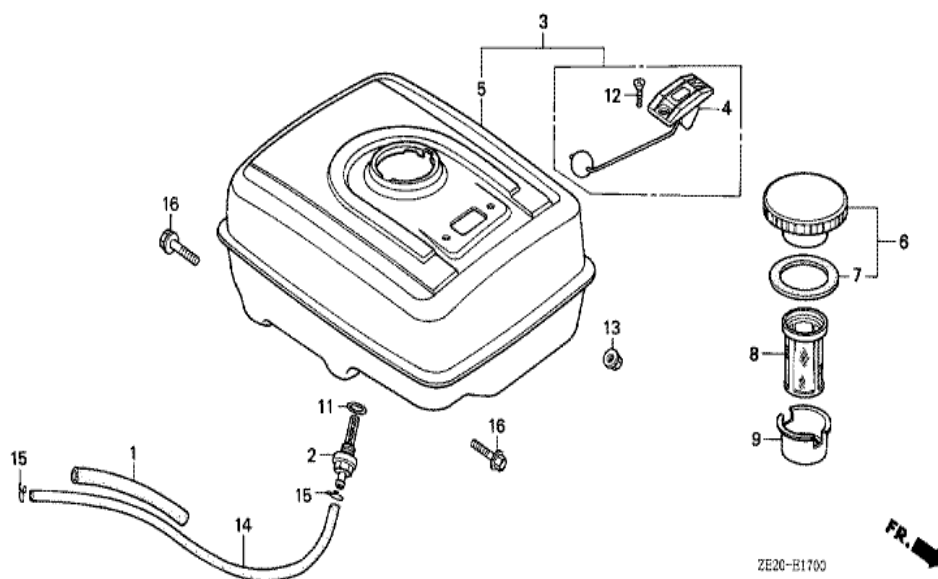

ZE20-B1700

Ref	Partnumber	Description	GX240	Serial Numbers
001	16854-ZE1-000	RUBBER, SUPPORTER (107MM)	1	1523056
001	16854-ZH8-000	RUBBER, SUPPORTER (107MM)	1	1523057
002	16955-ZE1-000	JOINT, FUEL TANK	1	
005	17510-ZE2-000ZA	TANK COMP., FUEL *NH31 *	(1)	1487905
005	17510-ZE2-010ZA	TANK COMP., FUEL *NH31 *	(1)	1487906
006	17620-890-000	CAP COMP., FUEL FILLER	1	
006	17620-890-010	CAP COMP., FUEL FILLER	(1)	
007	17631-329-000	PACKING, FUEL FILLER CAP	1	
007	17631-329-003	PACKING, FUEL FILLER CAP (39X58X3)	(1)	
011	91353-671-004	O-RING, 14MM (NOK)	(1)	
013	94050-08000	NUT, FLANGE, 8MM	2	
014	95001-4522240	TUBE, FUEL, 4.5X222 (95001-45001-60M)	(1)	
015	95002-02080	CLIP, TUBE (B8)	2	
Ref	Partnumber	Description	GX240	Serial Numbers
016	95900-0802500	BOLT, FLANGE, 8X25	2