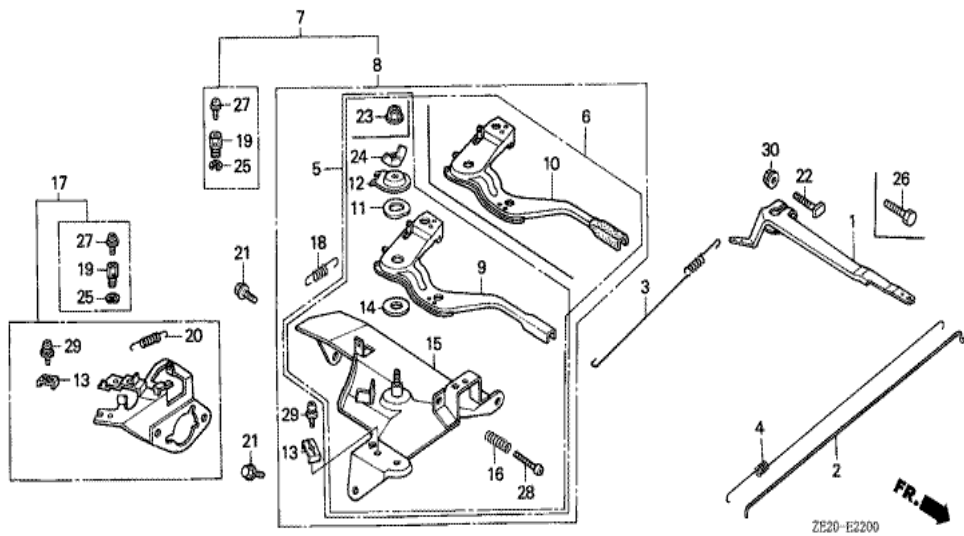

Ref	Partnumber	Description	GX240	Serial Numbers
001	16551-ZE2-000	ARM, GOVERNOR	1	
002	16555-ZE2-000	ROD, GOVERNOR	1	
003	16561-ZE2-000	SPRING, GOVERNOR (L=145.0MM) (WIRE DIAME	1	
004	16562-ZE2-000	SPRING, THROTTLE RETURN	1	
008	16570-ZE2-821	CONTROL ASSY. (REMOTE)	(1)	1519063
008	16570-ZE2-W20	CONTROL ASSY. (REMOTE)	(1)	1519064
009	16571-ZE2-000	LEVER, CONTROL	(1)	1519063
009	16571-ZE2-W00	LEVER, CONTROL	(1)	1519064
011	16574-ZE1-000	SPRING, LEVER	(1)	
012	16575-ZE2-000	WASHER, CONTROL LEVER	(1)	1519063
012	16575-ZE2-W00	WASHER, CONTROL LEVER	(1)	1519064
013	16576-891-000	HOLDER, CABLE	(1)	
014	16578-ZE1-000	SPACER, CONTROL LEVER	(1)	
<u>Ref</u>	<u>Partnumber</u>	<u>Description</u>	<u>GX240</u>	<u>Serial Numbers</u>
015	16581-ZE2-010	BASE COMP., CONTROL	(1)	1519063
015	16581-ZE2-W00	BASE COMP., CONTROL (###)	(1)	1519064
016	16584-883-300	SPRING, CONTROL ADJUSTING	(1)	
018	16592-883-310	SPRING, CABLE RETURN	(1)	
021	90013-883-000	BOLT, FLANGE, 6X12 (CT200)	2	
022	90015-ZE5-010	BOLT, GOVERNOR ARM	1	1094202
023	90114-SA0-000	NUT, SELF-LOCK, 6MM	(1)	1519064
024	90352-883-003	NUT, WING, 6MM	(1)	1519063
028	93500-050280A	SCREW, PAN, 5X28	(1)	
029	93500-050160A	SCREW, PAN, 5X16	(1)	1519064
029	93893-0501600	SCREW-WASHER, 5X16	(1)	1519063
030	94050-06000	NUT, FLANGE, 6MM	1