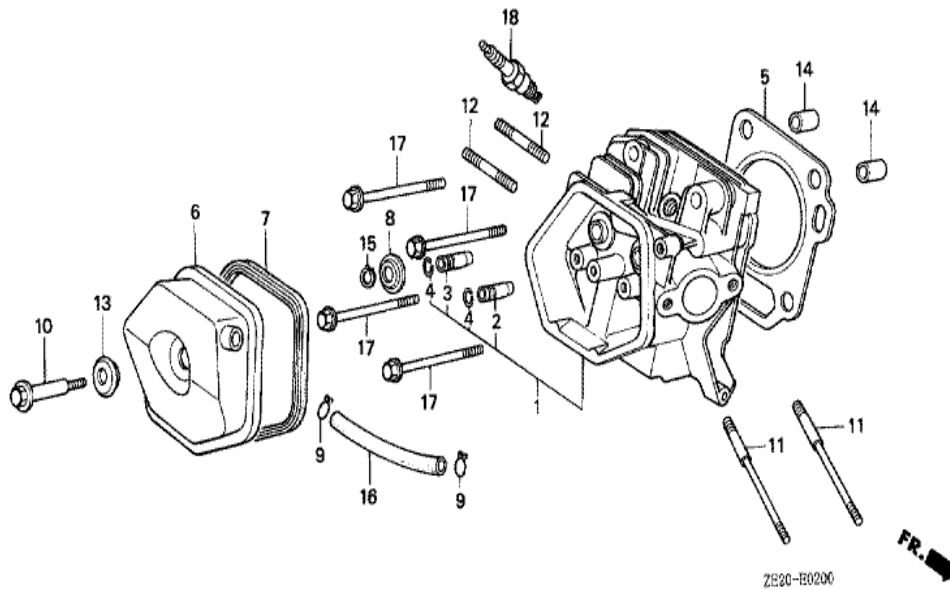

<u>Ref</u>	<u>Partnumber</u>	<u>Description</u>	<u>GX240</u>	<u>Serial Numbers</u>
001	122A0-ZE2-030	HEAD COMP., CYLINDER	1	
002	12204-ZE2-315	GUIDE, IN. VALVE (OS)	(1)	1000441
003	12205-ZE2-305	GUIDE, EX. VALVE (OS)	(1)	
004	12216-ZE2-300	CLIP, VALVE GUIDE	2	
005	12251-ZE2-000	GASKET, CYLINDER HEAD	1	
006	12310-ZE3-790	COVER COMP., HEAD (BREATHER TUBE JOINT)	1	
007	12391-ZE2-010	PACKING, HEAD COVER	1	1086329
008	14775-ZE2-010	SEAT, VALVE SPRING	1	
009	17316-611-000	CLIP, BREATHER TUBE	2	
010	90014-ZE2-000	BOLT, HEAD COVER	1	
011	90042-ZE2-000	BOLT, STUD, 8X123	2	
012	90047-ZE2-000	BOLT, STUD, 8X47	2	
013	90441-ZE2-010	WASHER COMP., HEAD COVER	1	1069850
<u>Ref</u>	<u>Partnumber</u>	<u>Description</u>	<u>GX240</u>	<u>Serial Numbers</u>
014	94301-12200	DOWEL PIN, 12X20	2	
015	94510-11000	CIRCLIP, EXTERNAL, 11MM	1	
016	12315-ZE3-840	TUBE, BREATHER	1	
017	95725-1008000	BOLT, FLANGE, 10X80	4	
018	98079-55855	PLUG, SPARK (W16EPR-U) (DENSO)	(1)	
018	98079-56846	PLUG, SPARK (BPR6ES) (NGK)	(1)	
018	98079-56855	PLUG, SPARK (W20EPR-U) (DENSO)	(1)