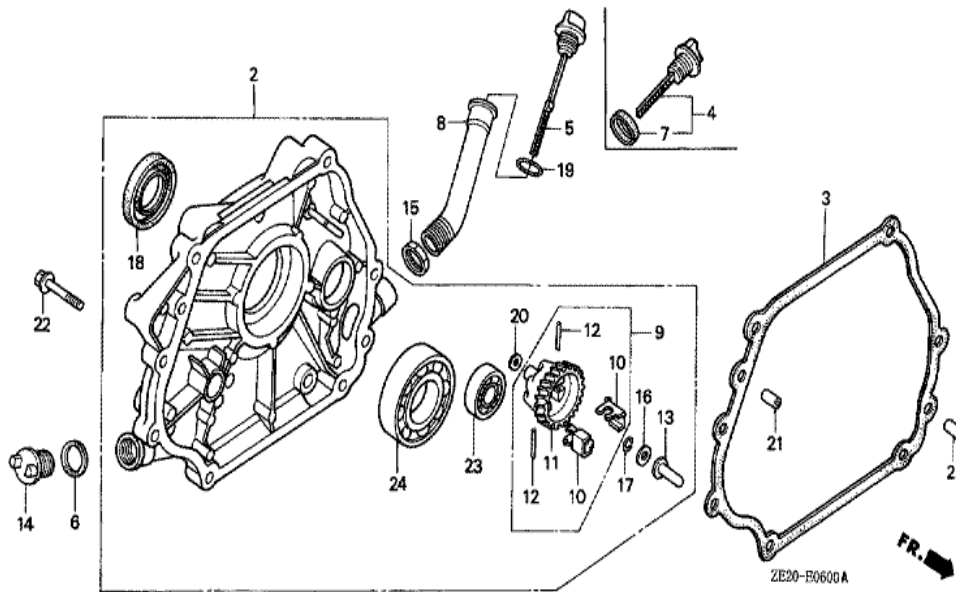

<u>Ref</u>	<u>Partnumber</u>	<u>Description</u>	<u>GX240</u>	<u>Serial Numbers</u>	
002	11300-ZE2-600	COVER ASSY., CRANKCASE	1		
003	11381-ZE2-000	PACKING, CASE COVER	1	3151974	
004	15600-735-700	CAP ASSY., OIL FILLER	(1)		
006	15621-896-010	PACKING, OIL FILLER CAP	1		
007	15625-ZE1-000	PACKING, OIL FILLER CAP	(1)		
009	16510-ZE2-000	GOVERNOR ASSY.	1		
010	16511-ZE2-000	WEIGHT, GOVERNOR	2		
011	16512-ZE2-000	HOLDER, GOVERNOR WEIGHT	1		
012	16513-ZE2-000	PIN, GOVERNOR WEIGHT	2		
014	15620-ZG4-910	CAP, OIL FILLER	1	1528044	
014	25611-735-000	CAP, OIL HOLE	1	1528043	
016	90473-147-000	WASHER, 6X16	1		
017	90602-896-000	CLIP, GOVERNOR HOLDER	1	1287216	
<u>Ref</u>	<u>Partnumber</u>	<u>Description</u>	<u>GX240</u>	<u>Serial Numbers</u>	
017	90602-ZE1-000	CLIP, GOVERNOR HOLDER	1	1287217	
018	91201-890-003	OIL SEAL, 30X46X8	1		
020	94101-06800	WASHER, PLAIN, 6MM	1		
021	90701-HC4-000	DOWEL PIN, 8X12	2	1342866	
021	94301-08120	PIN A, DOWEL, 8X12	2	1240657	1342865
021	94301-08140	DOWEL PIN, 8X14	2		1240656
022	95900-0803500	BOLT, FLANGE, 8X35	7		
024	96100-6206000	BEARING, RADIAL BALL, 6206	1