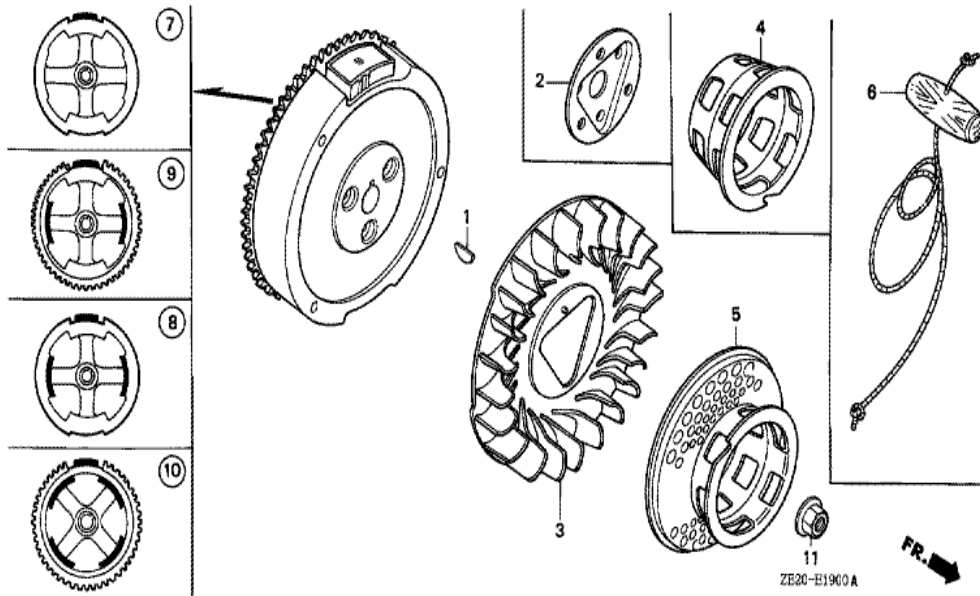

Ref	Partnumber	Description	GX240	Serial Numbers
001	13331-357-000	KEY, SPECIAL WOODRUFF, 25X18	1	
003	19511-ZE2-000	FAN, COOLING	1	
005	28451-ZE2-811	PULLEY COMP., STARTER	(1)	
007	31100-ZE2-000	FLYWHEEL COMP.	(1)	
011	90201-ZE3-790	NUT, SPECIAL, 16MM	1