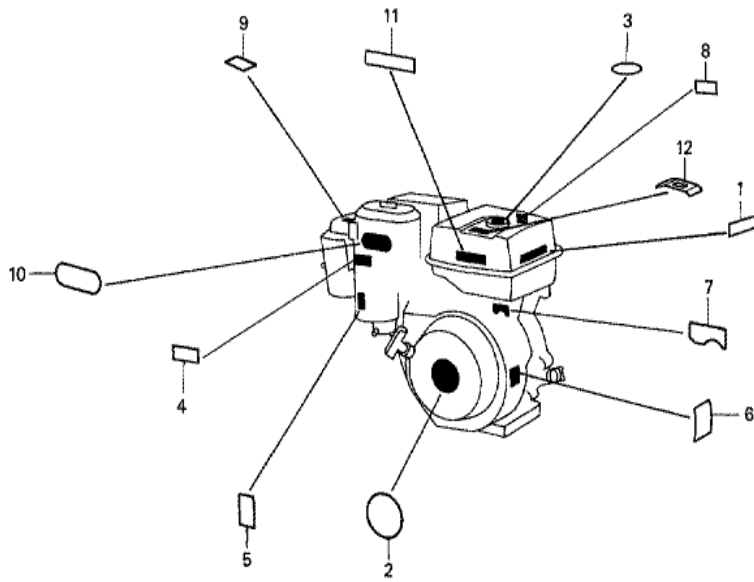

Ref	Partnumber	Description	GX240	Serial Numbers
001	16551-ZE2-000	ARM, GOVERNOR	1	
002	16555-ZE2-000	ROD, GOVERNOR	1	
003	16561-ZE2-000	SPRING, GOVERNOR (L=145.0MM) (WIRE DIAME	1	
004	16562-ZE2-000	SPRING, THROTTLE RETURN	1	
008	16570-ZE2-821	CONTROL ASSY. (REMOTE)	(1)	1519063
008	16570-ZE2-W20	CONTROL ASSY. (REMOTE)	(1)	1519064
009	16571-ZE2-000	LEVER, CONTROL	(1)	1519063
009	16571-ZE2-W00	LEVER, CONTROL	(1)	1519064
011	16574-ZE1-000	SPRING, LEVER	(1)	
012	16575-ZE2-000	WASHER, CONTROL LEVER	(1)	1519063
012	16575-ZE2-W00	WASHER, CONTROL LEVER	(1)	1519064
013	16576-891-000	HOLDER, CABLE	(1)	
014	16578-ZE1-000	SPACER, CONTROL LEVER	(1)	
<u>Ref</u>	<u>Partnumber</u>	<u>Description</u>	<u>GX240</u>	<u>Serial Numbers</u>
015	16581-ZE2-000	BASE COMP., CONTROL	(1)	
015	16581-ZE2-010	BASE COMP., CONTROL	(1)	1519063
015	16581-ZE2-W00	BASE COMP., CONTROL (###)	(1)	1519064
016	16584-883-300	SPRING, CONTROL ADJUSTING	(1)	
018	16592-883-310	SPRING, CABLE RETURN	(1)	
021	90013-883-000	BOLT, FLANGE, 6X12 (CT200)	2	
022	90015-ZE5-010	BOLT, GOVERNOR ARM	1	1094202
023	90114-SA0-000	NUT, SELF-LOCK, 6MM	(1)	1519064
024	90352-883-003	NUT, WING, 6MM	(1)	1519063
026	92000-060220A	BOLT, HEX., 6X22	1	1094201
028	93500-050280A	SCREW, PAN, 5X28	(1)	
029	93500-050160A	SCREW, PAN, 5X16	(1)	1519064
029	93893-0501600	SCREW-WASHER, 5X16	(1)	1519063
030	94050-06000	NUT, FLANGE, 6MM	1	