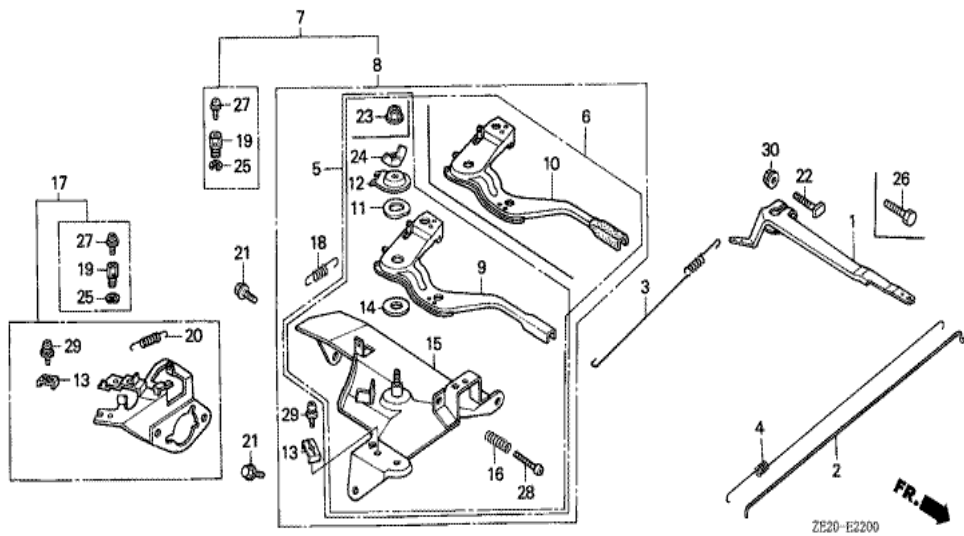

Ref	Partnumber	Description	GX240	Serial Numbers
001	16551-ZE2-000	ARM, GOVERNOR	1	
002	16555-ZE2-000	ROD, GOVERNOR	1	
003	16561-ZE2-000	SPRING, GOVERNOR (L=145.0MM) (WIRE DIAME	1	
004	16562-ZE2-000	SPRING, THROTTLE RETURN	1	
008	16570-ZE2-821	CONTROL ASSY. (REMOTE)	(1)	1519063
008	16570-ZE2-W20	CONTROL ASSY. (REMOTE)	(1)	1519064
009	16571-ZE2-000	LEVER, CONTROL	(1)	1519063
009	16571-ZE2-W00	LEVER, CONTROL	(1)	1519064
011	16574-ZE1-000	SPRING, LEVER	(1)	
012	16575-ZE2-000	WASHER, CONTROL LEVER	(1)	1519063
012	16575-ZE2-W00	WASHER, CONTROL LEVER	(1)	1519064
013	16576-891-000	HOLDER, CABLE	(1)	
014	16578-ZE1-000	SPACER, CONTROL LEVER	(1)	
<u>Ref</u>	<u>Partnumber</u>	<u>Description</u>	<u>GX240</u>	<u>Serial Numbers</u>
015	16581-ZE2-000	BASE COMP., CONTROL	(1)	
015	16581-ZE2-010	BASE COMP., CONTROL	(1)	1519063
015	16581-ZE2-W00	BASE COMP., CONTROL (###)	(1)	1519064
016	16584-883-300	SPRING, CONTROL ADJUSTING	(1)	
018	16592-883-310	SPRING, CABLE RETURN	(1)	
021	90013-883-000	BOLT, FLANGE, 6X12 (CT200)	2	
022	90015-ZE5-010	BOLT, GOVERNOR ARM	1	1094202
023	90114-SA0-000	NUT, SELF-LOCK, 6MM	(1)	1519064
024	90352-883-003	NUT, WING, 6MM	(1)	1519063
026	92000-060220A	BOLT, HEX., 6X22	1	1094201
028	93500-050280A	SCREW, PAN, 5X28	(1)	
029	93500-050160A	SCREW, PAN, 5X16	(1)	1519064
029	93893-0501600	SCREW-WASHER, 5X16	(1)	1519063
030	94050-06000	NUT, FLANGE, 6MM	1	