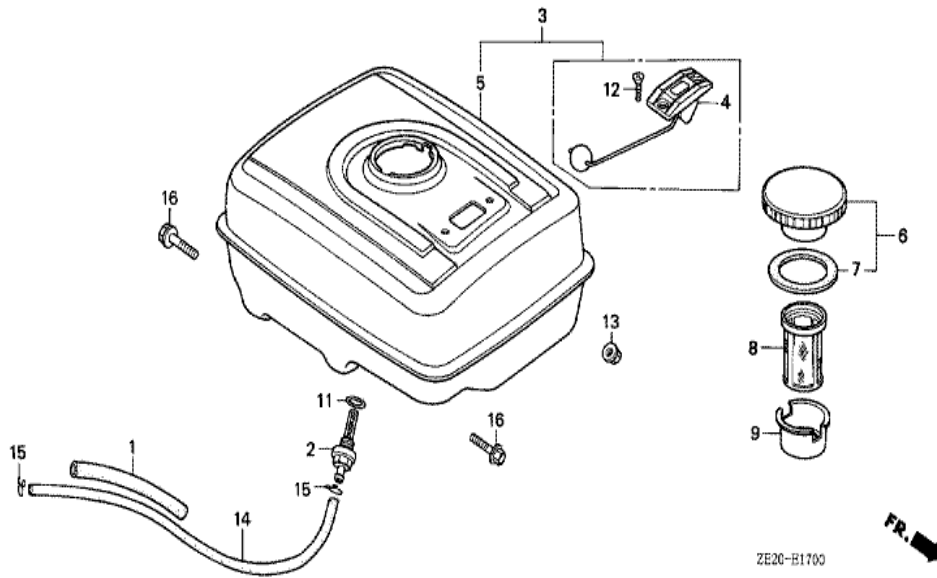

ZE20-B1700

<u>Ref</u>	<u>Partnumber</u>	<u>Description</u>	<u>GX240</u>	<u>Serial Numbers</u>
001	16854-ZE1-000	RUBBER, SUPPORTER (107MM)	1	1523056
001	16854-ZH8-000	RUBBER, SUPPORTER (107MM)	1	1523057
002	16955-ZE1-000	JOINT, FUEL TANK	1	
005	17510-ZE2-000ZA	TANK COMP., FUEL *NH31 *	(1)	1487905
005	17510-ZE2-010ZA	TANK COMP., FUEL *NH31 *	(1)	1487906
006	17620-890-000	CAP COMP., FUEL FILLER	1	
006	17620-890-010	CAP COMP., FUEL FILLER	(1)	
007	17631-329-000	PACKING, FUEL FILLER CAP	1	
007	17631-329-003	PACKING, FUEL FILLER CAP (39X58X3)	(1)	
011	91353-671-004	O-RING, 14MM (NOK)	(1)	
013	94050-08000	NUT, FLANGE, 8MM	2	
014	95001-4522240	TUBE, FUEL, 4.5X222 (95001-45001-60M)	(1)	
015	95002-02080	CLIP, TUBE (B8)	2	
<u>Ref</u>	<u>Partnumber</u>	<u>Description</u>	<u>GX240</u>	<u>Serial Numbers</u>
016	95900-0802500	BOLT, FLANGE, 8X25	2