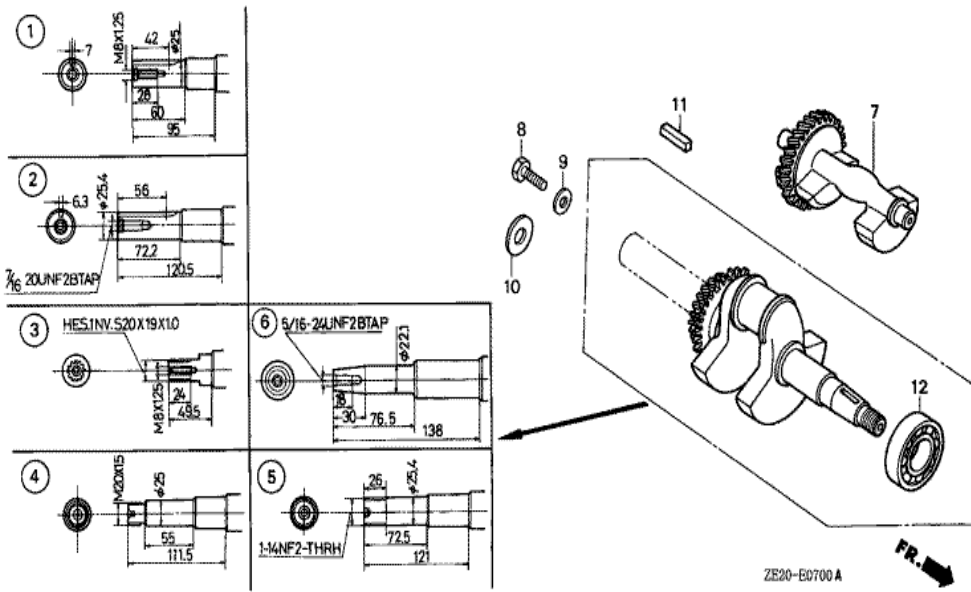

Ref	Partnumber	Description	GX240	Serial Numbers
002	13310-ZE2-600	CRANKSHAFT COMP.	1	1494214
002	13310-ZE2-601	CRANKSHAFT COMP.	1	1494215
011	90745-ZE2-600	KEY, 6.3X6.3X43	(1)	
012	96100-6206000	BEARING, RADIAL BALL, 6206	1