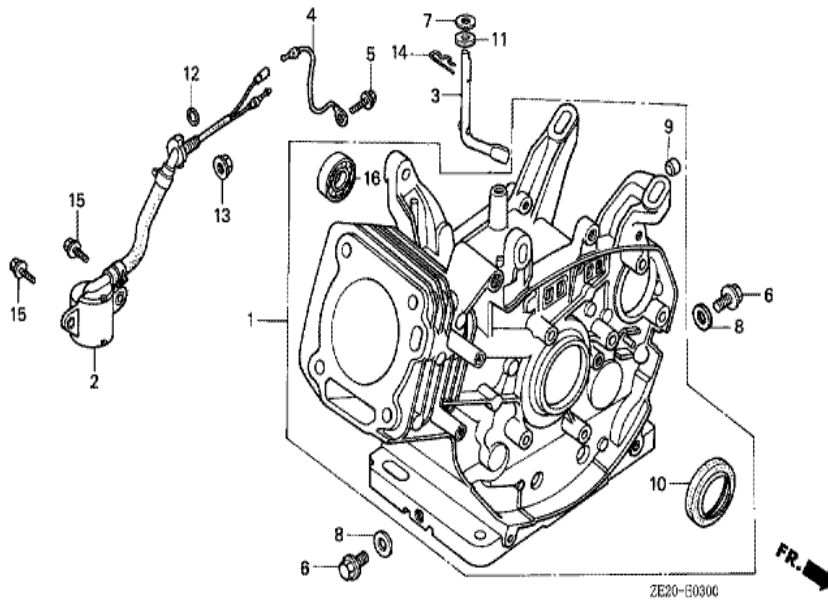

Ref	Partnumber	Description	GX240	Serial Numbers
001	120A0-ZE2-010	BARREL ASSY., CYLINDER (STD.)	(1)	
001	120A0-ZE2-020	BARREL ASSY., CYLINDER (STD.)	(1)	1487105
001	120A0-ZE2-030	BARREL ASSY., CYLINDER (STD.)	(1)	1487106
003	16541-ZE2-000	SHAFT, GOVERNOR ARM	1	
006	90131-883-000	BOLT, DRAIN PLUG, 12X15	2	
007	90446-KE1-000	WASHER, 8.2X17X0.8	1	
008	90601-ZE2-000	WASHER, DRAIN PLUG, 12MM	2	1518601
008	94109-12000	WASHER, DRAIN PLUG, 12MM	2	1518602
009	90801-ZE2-003	PLUG, SEALING (RUBBER 10MM)	1	
010	91201-890-003	OIL SEAL, 30X46X8	(1)	
011	91203-952-771	OIL SEAL, 8X14X5	1	
014	94251-08000	PIN, LOCK, 8MM	1