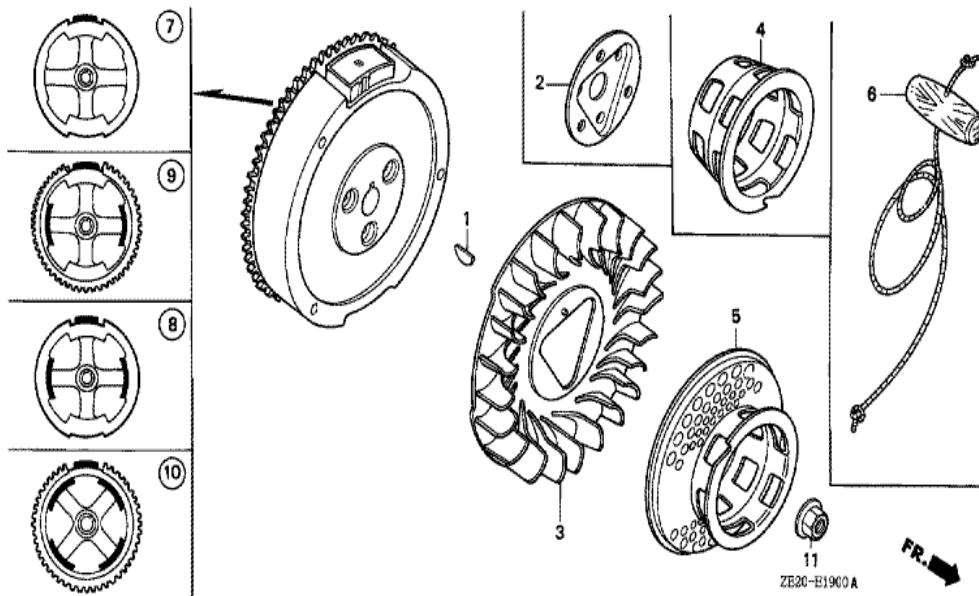

Ref	Partnumber	Description	GX240	Serial Numbers
001	13331-357-000	KEY, SPECIAL WOODRUFF, 25X18	1	
003	19511-ZE2-000	FAN, COOLING	1	
005	28451-ZE2-811	PULLEY COMP., STARTER	(1)	
007	31100-ZE2-000	FLYWHEEL COMP.	(1)	
011	90201-ZE3-790	NUT, SPECIAL, 16MM	1