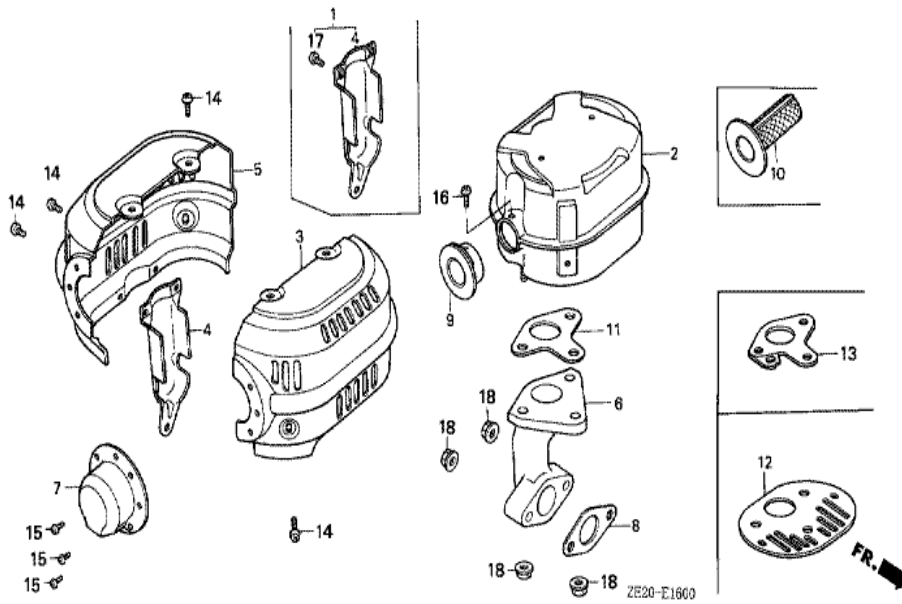

Ref	Partnumber	Description	GX240	Serial Numbers
002	18310-ZE2-003	MUFFLER COMP.	(1)	1119013
002	18310-ZE2-013	MUFFLER COMP.	1	1119014
003	18320-ZE2-003	PROTECTOR, R. MUFFLER	(1)	
005	18325-ZE2-003	PROTECTOR, L. MUFFLER	(1)	
006	18330-ZE2-000	PIPE, EX.	1	
008	18333-ZE2-000	GASKET, EX. PIPE	1	1072859
008	18333-ZE3-000	GASKET, EX. PIPE	1	1072860
011	18381-ZE2-000	GASKET, MUFFLER	1	1381522
014	90050-ZE1-000	SCREW, TAPPING, 5X8	(6)	
018	94050-08000	NUT, FLANGE, 8MM	2