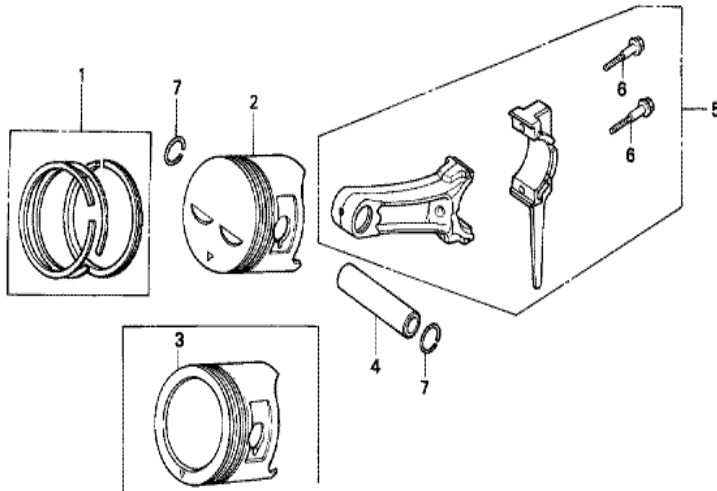

ZE20-E0600

<u>Ref</u>	<u>Partnumber</u>	<u>Description</u>	<u>GX240</u>	<u>Serial Numbers</u>
001	13010-ZE2-003	RING SET, PISTON (STD.) (NIPPON)	1	1281053
001	13010-ZE2-004	RING SET, PISTON (STD.) (TEIKOKU)	1	1281053
001	13010-ZE2-013	RING SET, PISTON (STD.) (NIPPON)	1	1242765
001	13010-ZE2-014	RING SET, PISTON (STD.) (TEIKOKU)	1	1281054
001	13011-ZE2-003	RING SET, PISTON (0.25) (NIPPON)	(1)	1281053
001	13011-ZE2-004	RING SET, PISTON (0.25) (TEIKOKU)	(1)	1281053
001	13011-ZE2-013	RING SET, PISTON (0.25) (NIPPON)	(1)	
001	13011-ZE2-014	RING SET, PISTON (0.25) (TEIKOKU)	(1)	1281054
001	13012-ZE2-003	RING SET, PISTON (0.50) (NIPPON)	(1)	1281053
001	13012-ZE2-004	RING SET, PISTON (0.50) (TEIKOKU)	(1)	1281053
001	13012-ZE2-013	RING SET, PISTON (0.50) (NIPPON)	(1)	1281054
001	13012-ZE2-014	RING SET, PISTON (0.50) (TEIKOKU)	(1)	1281054
001	13013-ZE2-003	RING SET, PISTON (0.75) (NIPPON)	(1)	1242764
<u>Ref</u>	<u>Partnumber</u>	<u>Description</u>	<u>GX240</u>	<u>Serial Numbers</u>
001	13013-ZE2-004	RING SET, PISTON (0.75) (TEIKOKU)	(1)	1281053
001	13013-ZE2-013	RING SET, PISTON (0.75) (NIPPON)	(1)	1281054
001	13013-ZE2-014	RING SET, PISTON (0.75) (TEIKOKU)	(1)	1281054
002	13101-ZE2-000	PISTON (STD.)	1	1263002
002	13101-ZE2-010	PISTON (STD.)	1	1263003
002	13102-ZE2-000	PISTON (0.25)	(1)	1263002
002	13102-ZE2-010	PISTON (0.25)	(1)	1263003
002	13103-ZE2-000	PISTON (0.50)	(1)	1263002
002	13103-ZE2-010	PISTON (0.50)	(1)	1263003
002	13104-ZE2-000	PISTON (0.75)	(1)	1263002
002	13104-ZE2-010	PISTON (0.75)	(1)	1263003
004	13111-ZE2-000	PIN, PISTON	1	
005	13200-ZE2-000	ROD ASSY., CONNECTING (STD.)	1	
005	13200-ZE2-305	ROD ASSY., CONNECTING (0.25 UNDER SIZE)	(1)	
006	90001-ZE8-000	BOLT, CONNECTING ROD	2	
007	90551-ZE1-000	CLIP, PISTON PIN, 18MM	2