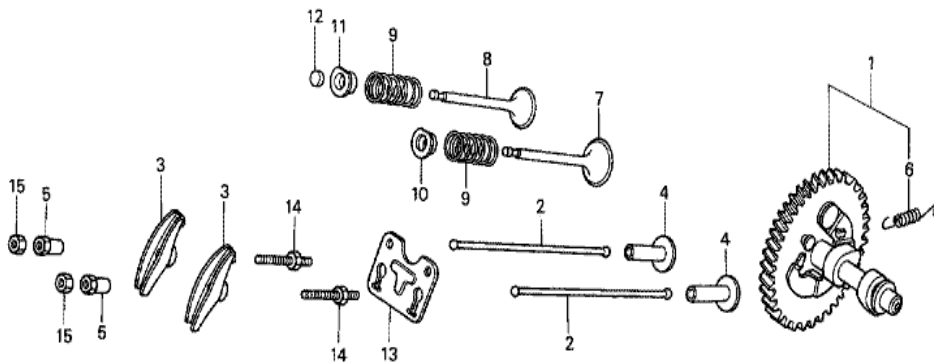

ZE20-E0900

<u>Ref</u>	<u>Partnumber</u>	<u>Description</u>	<u>GX240</u>	<u>Serial Numbers</u>
001	14100-ZE2-010	CAMSHAFT ASSY.	1	1494214
001	14100-ZE2-020	CAMSHAFT ASSY.	1	1494215
002	14410-ZE2-013	ROD, PUSH	2	
003	14431-ZE2-000	ARM, VALVE ROCKER	2	
004	14441-ZE2-000	LIFTER, VALVE	2	
005	14451-ZE1-003	PIVOT, ROCKER ARM	2	
006	14568-ZE1-000	SPRING, WEIGHT RETURN	1	
007	14711-ZE2-000	VALVE, IN.	1	
008	14721-ZE2-000	VALVE, EX.	(1)	
009	14751-ZE2-003	SPRING, VALVE	2	
010	14771-ZE2-000	RETAINER, IN. VALVE SPRING	1	
011	14773-ZE2-000	RETAINER, EX. VALVE SPRING	1	
012	14781-ZE2-000	ROTATOR, VALVE	1	
<u>Ref</u>	<u>Partnumber</u>	<u>Description</u>	<u>GX240</u>	<u>Serial Numbers</u>
013	14791-ZE2-000	PLATE, PUSH ROD GUIDE	1	1494214
013	14791-ZE2-010	GUIDE, PUSH ROD	1	1494215
014	90012-ZE0-010	BOLT, PIVOT, 8MM	2	
015	90206-ZE1-000	NUT, PIVOT ADJUSTING	2