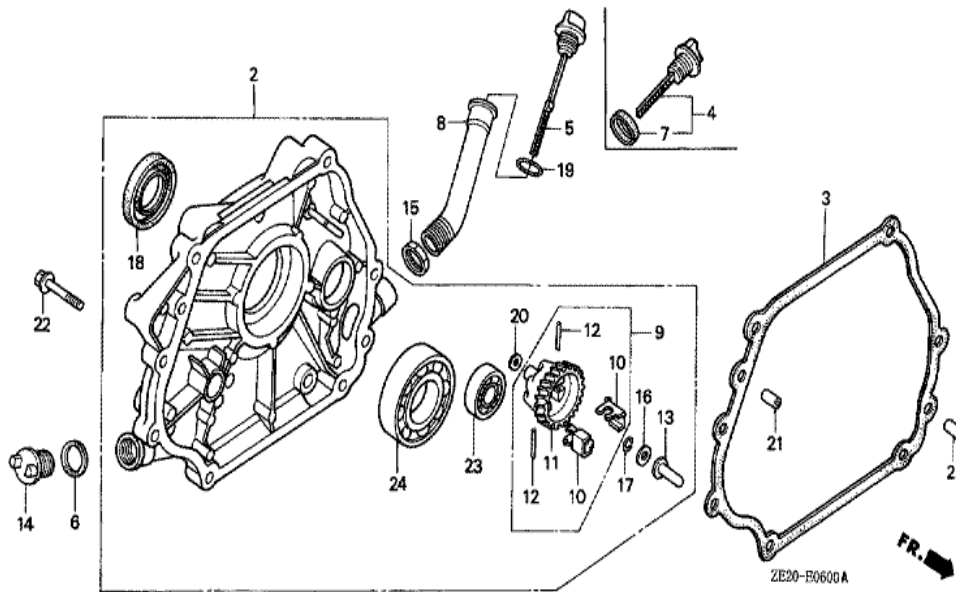

<u>Ref</u>	<u>Partnumber</u>	<u>Description</u>	<u>GX240</u>	<u>Serial Numbers</u>
002	11300-ZE2-600	COVER ASSY., CRANKCASE	1	
003	11381-ZE2-000	PACKING, CASE COVER	1	3151974
004	15600-735-700	CAP ASSY., OIL FILLER	(1)	
006	15621-896-010	PACKING, OIL FILLER CAP	1	
007	15625-ZE1-000	PACKING, OIL FILLER CAP	(1)	
009	16510-ZE2-000	GOVERNOR ASSY.	1	
010	16511-ZE2-000	WEIGHT, GOVERNOR	2	
011	16512-ZE2-000	HOLDER, GOVERNOR WEIGHT	1	
012	16513-ZE2-000	PIN, GOVERNOR WEIGHT	2	
014	15620-ZG4-910	CAP, OIL FILLER	1	1528044
014	25611-735-000	CAP, OIL HOLE	1	1528043
016	90473-147-000	WASHER, 6X16	1	
017	90602-896-000	CLIP, GOVERNOR HOLDER	1	1287216
<u>Ref</u>	<u>Partnumber</u>	<u>Description</u>	<u>GX240</u>	<u>Serial Numbers</u>
017	90602-ZE1-000	CLIP, GOVERNOR HOLDER	1	1287217
018	91201-890-003	OIL SEAL, 30X46X8	1	
020	94101-06800	WASHER, PLAIN, 6MM	1	
021	90701-HC4-000	DOWEL PIN, 8X12	2	1342866
021	94301-08120	PIN A, DOWEL, 8X12	2	1240657 1342865
022	95900-0803500	BOLT, FLANGE, 8X35	7	
024	96100-6206000	BEARING, RADIAL BALL, 6206	1