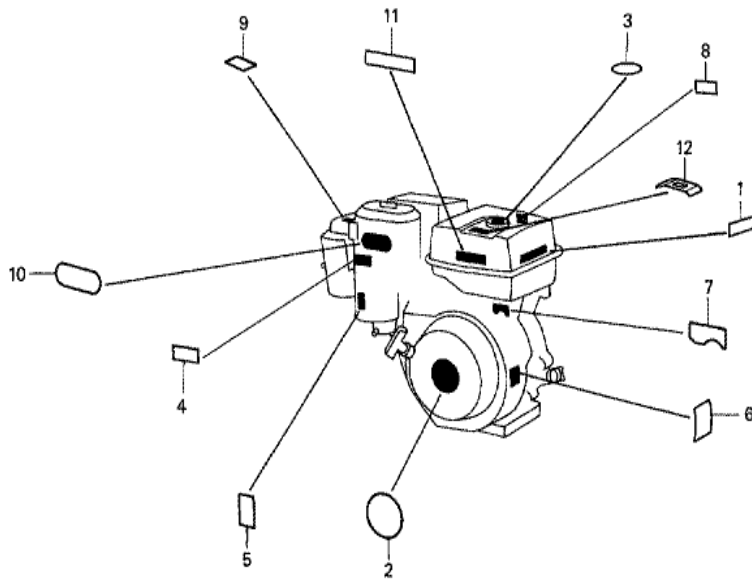

Ref	Partnumber	Description	GX240	Serial Numbers
001	13331-357-000	KEY, SPECIAL WOODRUFF, 25X18	1	
003	19511-ZE2-000	FAN, COOLING	1	
005	28451-ZE2-811	PULLEY COMP., STARTER	(1)	
008	31100-ZE2-810	FLYWHEEL COMP. (LAMP)	(1)	1481012
008	31100-ZE2-811	FLYWHEEL COMP. (LAMP)	(1)	1481013
011	90201-ZE3-790	NUT, SPECIAL, 16MM	1	

Ref	Partnumber	Description	GX240	Serial Numbers
001	16551-ZE2-000	ARM, GOVERNOR	1	
002	16555-ZE2-000	ROD, GOVERNOR	1	
003	16561-ZE2-000	SPRING, GOVERNOR (L=145.0MM) (WIRE DIAME	1	
004	16562-ZE2-000	SPRING, THROTTLE RETURN	1	
008	16570-ZE2-821	CONTROL ASSY. (REMOTE)	(1)	1519063
008	16570-ZE2-W20	CONTROL ASSY. (REMOTE)	(1)	1519064
009	16571-ZE2-000	LEVER, CONTROL	(1)	1519063
009	16571-ZE2-W00	LEVER, CONTROL	(1)	1519064
011	16574-ZE1-000	SPRING, LEVER	(1)	
012	16575-ZE2-000	WASHER, CONTROL LEVER	(1)	1519063
012	16575-ZE2-W00	WASHER, CONTROL LEVER	(1)	1519064
013	16576-891-000	HOLDER, CABLE	(1)	
014	16578-ZE1-000	SPACER, CONTROL LEVER	(1)	
<u>Ref</u>	<u>Partnumber</u>	<u>Description</u>	<u>GX240</u>	<u>Serial Numbers</u>
015	16581-ZE2-000	BASE COMP., CONTROL	(1)	
015	16581-ZE2-010	BASE COMP., CONTROL	(1)	1519063
015	16581-ZE2-W00	BASE COMP., CONTROL (###)	(1)	1519064
016	16584-883-300	SPRING, CONTROL ADJUSTING	(1)	
018	16592-883-310	SPRING, CABLE RETURN	(1)	
021	90013-883-000	BOLT, FLANGE, 6X12 (CT200)	2	
022	90015-ZE5-010	BOLT, GOVERNOR ARM	1	1094202
023	90114-SA0-000	NUT, SELF-LOCK, 6MM	(1)	1519064
024	90352-883-003	NUT, WING, 6MM	(1)	1519063
026	92000-060220A	BOLT, HEX., 6X22	1	1094201
028	93500-050280A	SCREW, PAN, 5X28	(1)	
029	93500-050160A	SCREW, PAN, 5X16	(1)	1519064
029	93893-0501600	SCREW-WASHER, 5X16	(1)	1519063
030	94050-06000	NUT, FLANGE, 6MM	1	