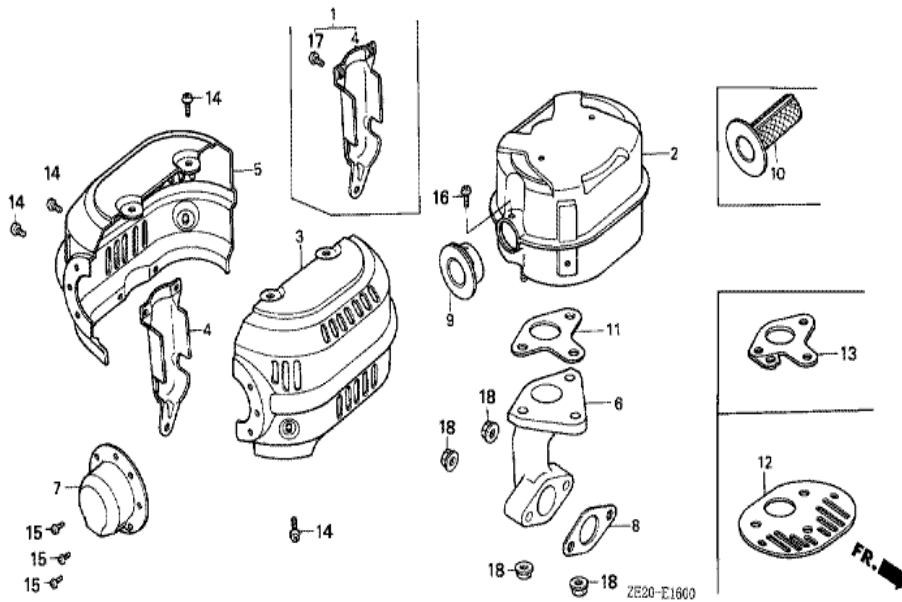

Ref	Partnumber	Description	GX240	Serial Numbers
002	18310-ZE2-003	MUFFLER COMP.	(1)	1119013
002	18310-ZE2-013	MUFFLER COMP.	1	1119014
003	18320-ZE2-003	PROTECTOR, R. MUFFLER	(1)	
005	18325-ZE2-003	PROTECTOR, L. MUFFLER	(1)	
006	18330-ZE2-000	PIPE, EX.	1	
007	18331-ZE2-810	CAP, MUFFLER	(1)	
008	18333-ZE2-000	GASKET, EX. PIPE	1	1072859
008	18333-ZE3-000	GASKET, EX. PIPE	1	1072860
011	18381-ZE2-000	GASKET, MUFFLER	1	1381522
014	90050-ZE1-000	SCREW, TAPPING, 5X8	(6)	
015	90055-ZE1-000	SCREW, TAPPING, 4X6	(3)	
018	94050-08000	NUT, FLANGE, 8MM	2