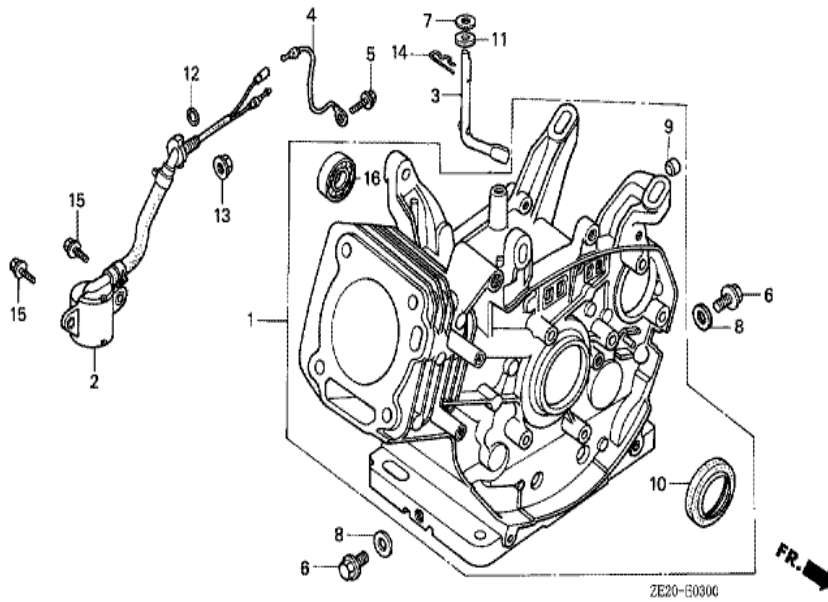

ZE20-E0300

FR. →

Ref	Partnumber	Description	GX240	Serial Numbers
001	120A0-ZE2-010	BARREL ASSY., CYLINDER (STD.)	(1)	
001	120A0-ZE2-020	BARREL ASSY., CYLINDER (STD.)	(1)	1487105
001	120A0-ZE2-030	BARREL ASSY., CYLINDER (STD.)	(1)	1487106
003	16541-ZE2-000	SHAFT, GOVERNOR ARM	1	
006	90131-883-000	BOLT, DRAIN PLUG, 12X15	2	
007	90446-KE1-000	WASHER, 8.2X17X0.8	1	
008	90601-ZE2-000	WASHER, DRAIN PLUG, 12MM	2	1518601
008	94109-12000	WASHER, DRAIN PLUG, 12MM	2	1518602
009	90801-ZE2-003	PLUG, SEALING (RUBBER 10MM)	1	
010	91201-890-003	OIL SEAL, 30X46X8	(1)	
011	91203-952-771	OIL SEAL, 8X14X5	1	
014	94251-08000	PIN, LOCK, 8MM	1