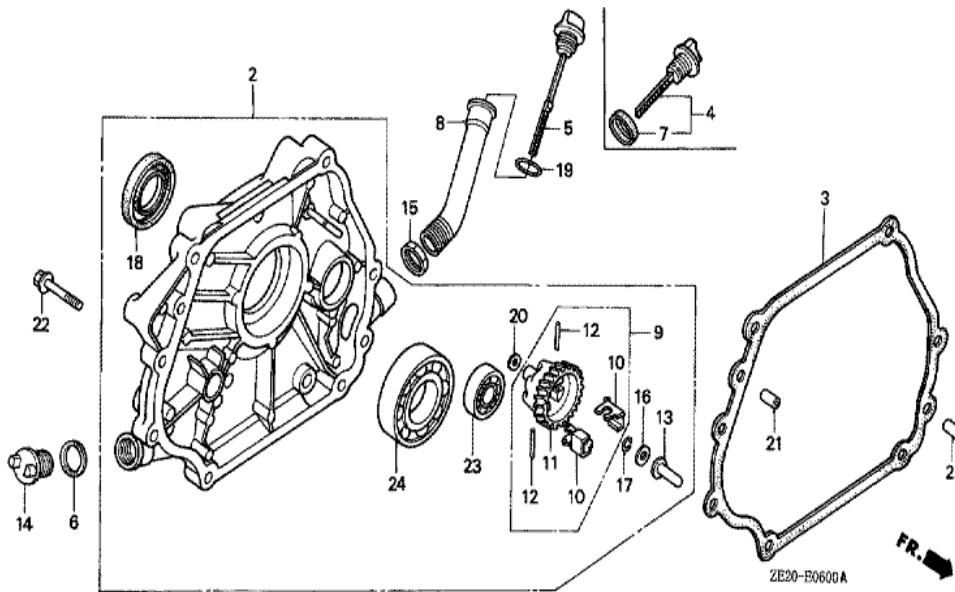

<u>Ref</u>	<u>Partnumber</u>	<u>Description</u>	<u>GX240</u>	<u>Serial Numbers</u>
002	11300-ZE2-000	COVER ASSY., CRANKCASE	1	
003	11381-ZE2-000	PACKING, CASE COVER	1	3151974
004	15600-735-700	CAP ASSY., OIL FILLER	(1)	
006	15621-896-010	PACKING, OIL FILLER CAP	1	
007	15625-ZE1-000	PACKING, OIL FILLER CAP	(1)	
009	16510-ZE2-000	GOVERNOR ASSY.	1	
010	16511-ZE2-000	WEIGHT, GOVERNOR	2	
011	16512-ZE2-000	HOLDER, GOVERNOR WEIGHT	1	
012	16513-ZE2-000	PIN, GOVERNOR WEIGHT	2	
014	15620-ZG4-910	CAP, OIL FILLER	1	1528044
014	25611-735-000	CAP, OIL HOLE	1	1528043
016	90473-147-000	WASHER, 6X16	1	
017	90602-896-000	CLIP, GOVERNOR HOLDER	1	1287216
<u>Ref</u>	<u>Partnumber</u>	<u>Description</u>	<u>GX240</u>	<u>Serial Numbers</u>
017	90602-ZE1-000	CLIP, GOVERNOR HOLDER	1	1287217
018	91201-890-003	OIL SEAL, 30X46X8	1	
020	94101-06800	WASHER, PLAIN, 6MM	1	
021	90701-HC4-000	DOWEL PIN, 8X12	2	1342866
021	94301-08120	PIN A, DOWEL, 8X12	2	1240657 1342865
022	95900-0803500	BOLT, FLANGE, 8X35	7	
024	96100-6206000	BEARING, RADIAL BALL, 6206	1