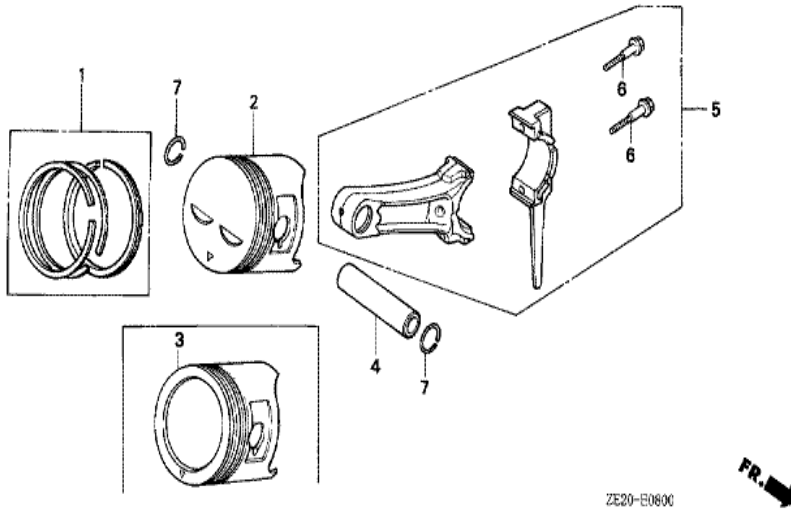

ZE20-E0600

<u>Ref</u>	<u>Partnumber</u>	<u>Description</u>	<u>GX240</u>	<u>Serial Numbers</u>
001	13010-ZE2-003	RING SET, PISTON (STD.) (NIPPON)	1	1281053
001	13010-ZE2-004	RING SET, PISTON (STD.) (TEIKOKU)	1	1281053
001	13010-ZE2-013	RING SET, PISTON (STD.) (NIPPON)	1	1242765
001	13010-ZE2-014	RING SET, PISTON (STD.) (TEIKOKU)	1	1281054
001	13011-ZE2-003	RING SET, PISTON (0.25) (NIPPON)	(1)	1281053
001	13011-ZE2-004	RING SET, PISTON (0.25) (TEIKOKU)	(1)	1281053
001	13011-ZE2-013	RING SET, PISTON (0.25) (NIPPON)	(1)	
001	13011-ZE2-014	RING SET, PISTON (0.25) (TEIKOKU)	(1)	1281054
001	13012-ZE2-003	RING SET, PISTON (0.50) (NIPPON)	(1)	1281053
001	13012-ZE2-004	RING SET, PISTON (0.50) (TEIKOKU)	(1)	1281053
001	13012-ZE2-013	RING SET, PISTON (0.50) (NIPPON)	(1)	1281054
001	13012-ZE2-014	RING SET, PISTON (0.50) (TEIKOKU)	(1)	1281054
001	13013-ZE2-003	RING SET, PISTON (0.75) (NIPPON)	(1)	1242764
<u>Ref</u>	<u>Partnumber</u>	<u>Description</u>	<u>GX240</u>	<u>Serial Numbers</u>
001	13013-ZE2-004	RING SET, PISTON (0.75) (TEIKOKU)	(1)	1281053
001	13013-ZE2-013	RING SET, PISTON (0.75) (NIPPON)	(1)	1281054
001	13013-ZE2-014	RING SET, PISTON (0.75) (TEIKOKU)	(1)	1281054
002	13101-ZE2-000	PISTON (STD.)	1	1263002
002	13101-ZE2-010	PISTON (STD.)	1	1263003
002	13102-ZE2-000	PISTON (0.25)	(1)	1263002
002	13102-ZE2-010	PISTON (0.25)	(1)	1263003
002	13103-ZE2-000	PISTON (0.50)	(1)	1263002
002	13103-ZE2-010	PISTON (0.50)	(1)	1263003
002	13104-ZE2-000	PISTON (0.75)	(1)	1263002
002	13104-ZE2-010	PISTON (0.75)	(1)	1263003
004	13111-ZE2-000	PIN, PISTON	1	
005	13200-ZE2-000	ROD ASSY., CONNECTING (STD.)	1	
005	13200-ZE2-305	ROD ASSY., CONNECTING (0.25 UNDER SIZE)	(1)	
006	90001-ZE8-000	BOLT, CONNECTING ROD	2	
007	90551-ZE1-000	CLIP, PISTON PIN, 18MM	2