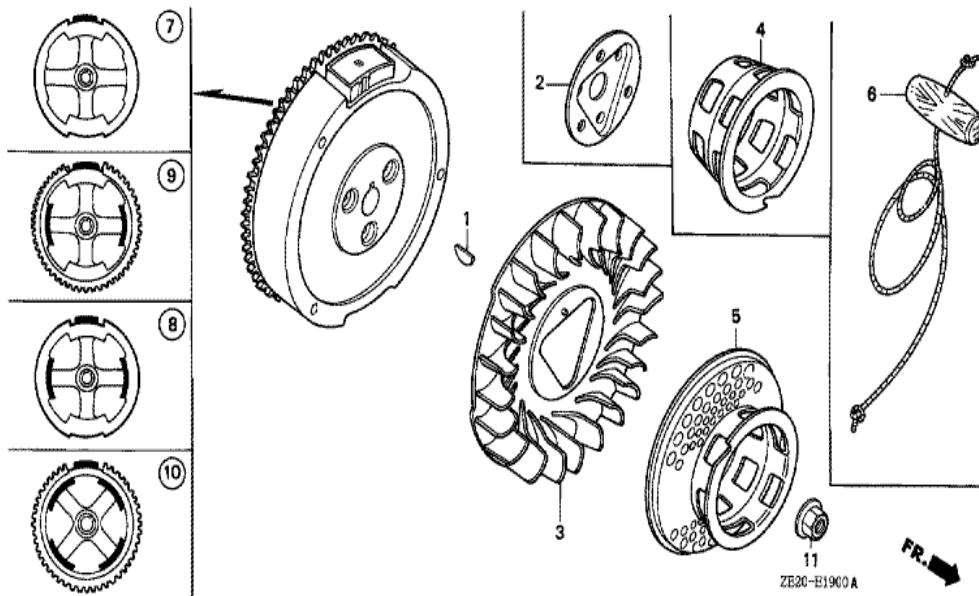

Ref	Partnumber	Description	GX240	Serial Numbers
001	13331-357-000	KEY, SPECIAL WOODRUFF, 25X18	1	
003	19511-ZE2-000	FAN, COOLING	1	
005	28451-ZE2-811	PULLEY COMP., STARTER	(1)	
008	31100-ZE2-810	FLYWHEEL COMP. (LAMP)	(1)	1481012
008	31100-ZE2-811	FLYWHEEL COMP. (LAMP)	(1)	1481013
011	90201-ZE3-790	NUT, SPECIAL, 16MM	1