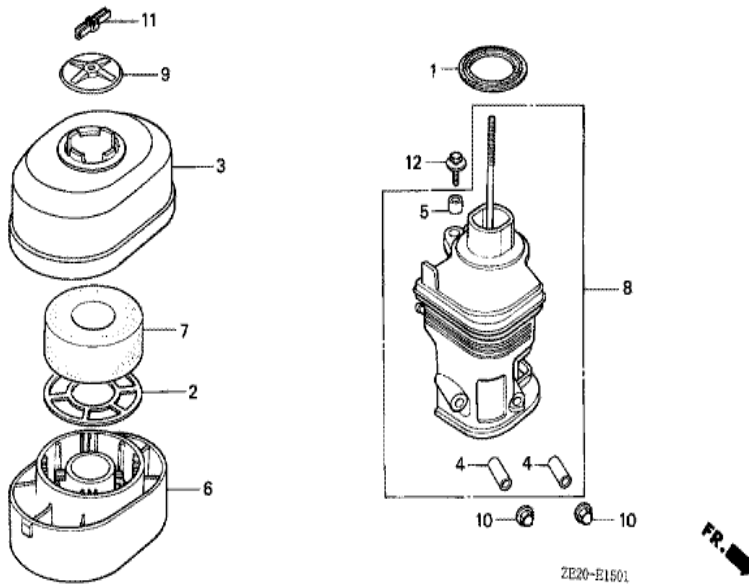

<u>Ref</u>	<u>Partnumber</u>	<u>Description</u>	<u>GX240</u>	<u>Serial Numbers</u>
001	16271-ZE2-000	PACKING, ELBOW	(1)	
002	17212-ZE2-810	GRID, AIR CLEANER (OIL BATH)	(1)	
003	17231-ZE2-810	COVER, AIR CLEANER (OIL BATH)	(1)	
004	17238-ZE2-300	COLLAR, AIR CLEANER	(2)	1095731
004	17238-ZE2-310	COLLAR, AIR CLEANER	(2)	1095732
005	17239-ZE1-000	COLLAR B, AIR CLEANER	(1)	
006	17402-ZE2-810	PAN, CLEANER OIL (OIL BATH)	(1)	
007	17403-ZE2-810	ELEMENT, AIR CLEANER (OIL BATH)	(1)	
008	17410-ZE2-010	ELBOW COMP., AIR CLEANER	1	1014241 1095731
008	17410-ZE2-020	ELBOW COMP., AIR CLEANER	(1)	1095732
009	17420-ZE2-000	CAP COMP., AIR CLEANER	(1)	
010	90201-415-000	NUT, CAP, 6MM	(2)	
011	90203-PB2-000	NUT, AIR CLEANER COVER (DACRO COATING)	1	
<u>Ref</u>	<u>Partnumber</u>	<u>Description</u>	<u>GX240</u>	<u>Serial Numbers</u>
012	93494-0602008	BOLT-WASHER, 6X20	(1)