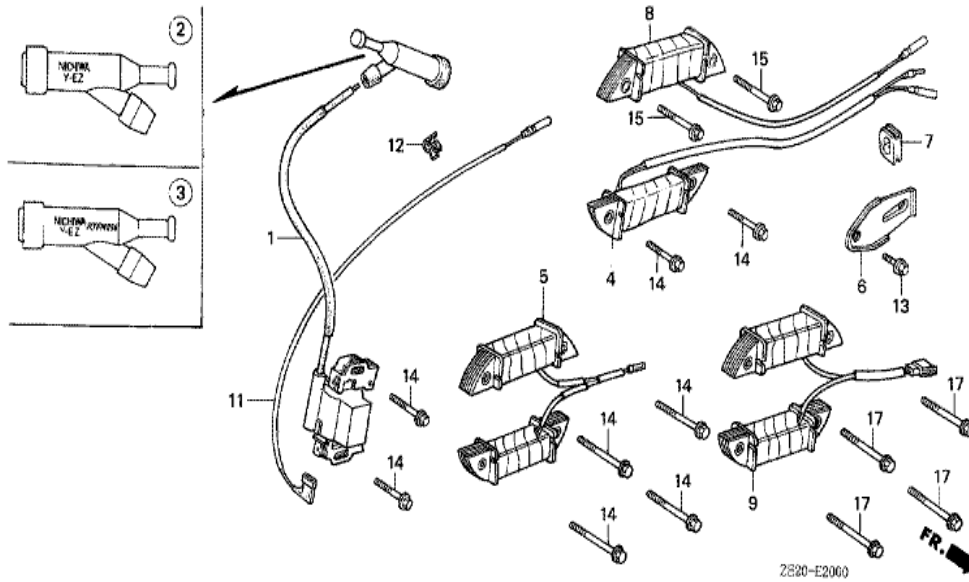

Ref	Partnumber	Description	GX240	Serial Numbers
001	30500-ZE2-003	COIL ASSY., IGNITION	(1)	1512433
001	30500-ZE2-013	COIL ASSY., IGNITION	1	1512434
003	30700-ZE1-013	CAP ASSY., NOISE SUPPRESSOR (NICHIBA Y-E	(1)	
005	31510-ZE2-811	COIL ASSY., LAMP (12V/50W)	(1)	
006	31511-ZE2-000	CLAMPER, CORD	(1)	
007	31512-ZE2-000	GROMMET, CORD	1	
011	36101-ZE1-010	CORD, STOP SWITCH (370MM)	1	1512434
011	36101-ZE2-000	CORD, STOP SWITCH	(1)	1512433
012	36103-ZE1-000	HOLDER, STOP SWITCH CORD	2	1487105
013	90013-883-000	BOLT, FLANGE, 6X12 (CT200)	(1)	
014	90015-883-000	BOLT, FLANGE, 6X28 (CT200)	(2)