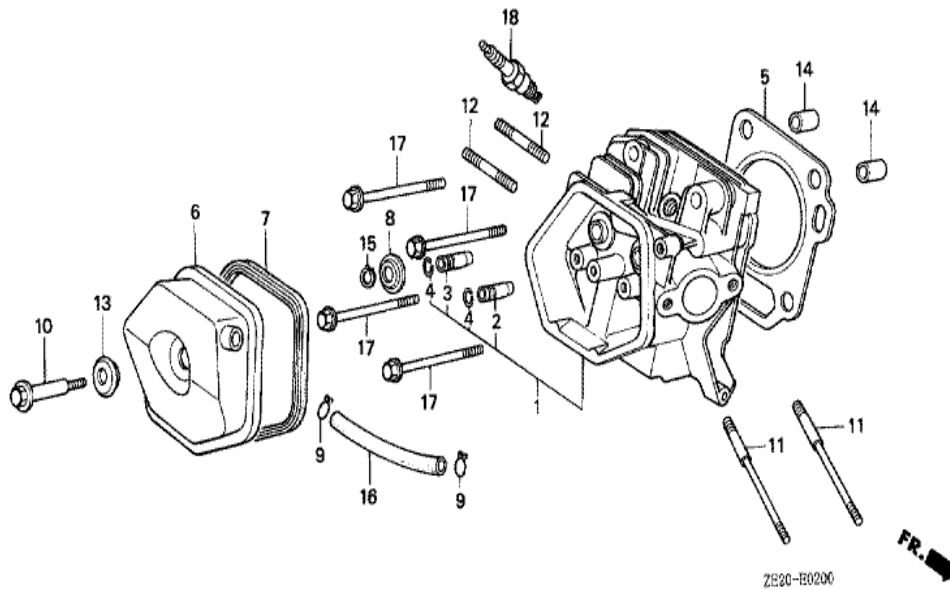

<u>Ref</u>	<u>Partnumber</u>	<u>Description</u>	<u>GX240</u>	<u>Serial Numbers</u>
001	122A0-ZE2-030	HEAD COMP., CYLINDER	1	
002	12204-ZE2-315	GUIDE, IN. VALVE (OS)	(1)	1000441
003	12205-ZE2-305	GUIDE, EX. VALVE (OS)	(1)	
004	12216-ZE2-300	CLIP, VALVE GUIDE	2	
005	12251-ZE2-000	GASKET, CYLINDER HEAD	1	
006	12310-ZE2-010	COVER COMP., HEAD	1	1014290
007	12391-ZE2-000	PACKING, HEAD COVER	1	1086328
007	12391-ZE2-010	PACKING, HEAD COVER	1	1086329
008	14775-ZE2-010	SEAT, VALVE SPRING	1	
010	90014-ZE2-000	BOLT, HEAD COVER	1	
011	90042-ZE2-000	BOLT, STUD, 8X123	2	
012	90047-ZE2-000	BOLT, STUD, 8X47	2	
013	90441-ZE2-000	WASHER COMP., HEAD COVER	1	1069849
<u>Ref</u>	<u>Partnumber</u>	<u>Description</u>	<u>GX240</u>	<u>Serial Numbers</u>
013	90441-ZE2-010	WASHER COMP., HEAD COVER	1	1069850
014	94301-12200	DOWEL PIN, 12X20	2	
015	94510-11000	CIRCLIP, EXTERNAL, 11MM	1	
016	95005-1110530	TUBE, 11X105 (95005-11001-30M)	1	1014290
017	95725-1008000	BOLT, FLANGE, 10X80	4	
018	98079-55855	PLUG, SPARK (W16EPR-U) (DENSO)	(1)	
018	98079-56846	PLUG, SPARK (BPR6ES) (NGK)	(1)	
018	98079-56855	PLUG, SPARK (W20EPR-U) (DENSO)	(1)