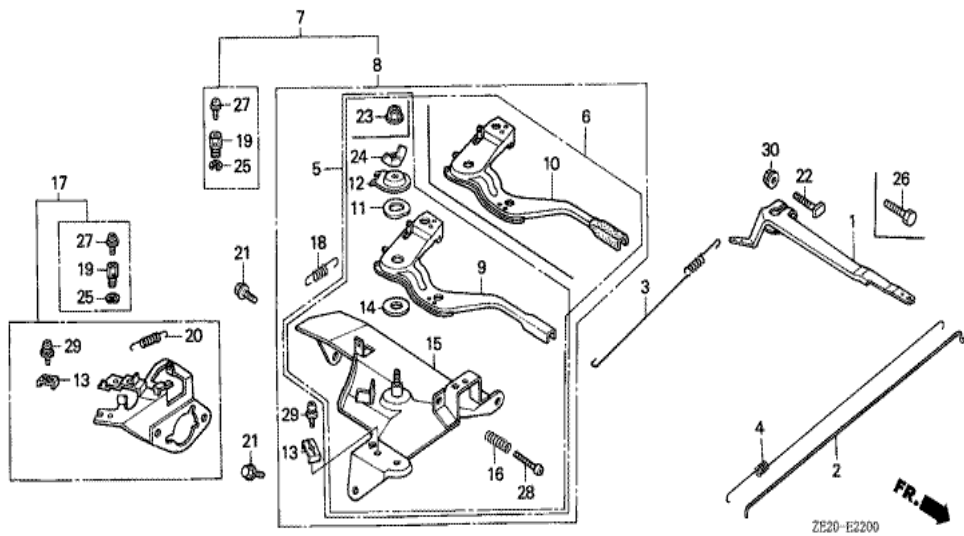

Ref	Partnumber	Description	GX240	Serial Numbers
001	13331-357-000	KEY, SPECIAL WOODRUFF, 25X18	1	
003	19511-ZE2-000	FAN, COOLING	1	
005	28451-ZE2-811	PULLEY COMP., STARTER	(1)	
008	31100-ZE2-810	FLYWHEEL COMP. (LAMP)	(1)	1481012
008	31100-ZE2-811	FLYWHEEL COMP. (LAMP)	(1)	1481013
011	90201-ZE3-790	NUT, SPECIAL, 16MM	1	

Ref	Partnumber	Description	GX240	Serial Numbers
001	16551-ZE2-000	ARM, GOVERNOR	1	
002	16555-ZE2-000	ROD, GOVERNOR	1	
003	16561-ZE2-000	SPRING, GOVERNOR (L=145.0MM) (WIRE DIAME	1	
004	16562-ZE2-000	SPRING, THROTTLE RETURN	1	
008	16570-ZE2-821	CONTROL ASSY. (REMOTE)	(1)	1519063
008	16570-ZE2-W20	CONTROL ASSY. (REMOTE)	(1)	1519064
009	16571-ZE2-000	LEVER, CONTROL	(1)	1519063
009	16571-ZE2-W00	LEVER, CONTROL	(1)	1519064
011	16574-ZE1-000	SPRING, LEVER	(1)	
012	16575-ZE2-000	WASHER, CONTROL LEVER	(1)	1519063
012	16575-ZE2-W00	WASHER, CONTROL LEVER	(1)	1519064
013	16576-891-000	HOLDER, CABLE	(1)	
014	16578-ZE1-000	SPACER, CONTROL LEVER	(1)	
<u>Ref</u>	<u>Partnumber</u>	<u>Description</u>	<u>GX240</u>	<u>Serial Numbers</u>
015	16581-ZE2-000	BASE COMP., CONTROL	(1)	
015	16581-ZE2-010	BASE COMP., CONTROL	(1)	1519063
015	16581-ZE2-W00	BASE COMP., CONTROL (###)	(1)	1519064
016	16584-883-300	SPRING, CONTROL ADJUSTING	(1)	
018	16592-883-310	SPRING, CABLE RETURN	(1)	
021	90013-883-000	BOLT, FLANGE, 6X12 (CT200)	2	
022	90015-ZE5-010	BOLT, GOVERNOR ARM	1	1094202
023	90114-SA0-000	NUT, SELF-LOCK, 6MM	(1)	1519064
024	90352-883-003	NUT, WING, 6MM	(1)	1519063
026	92000-060220A	BOLT, HEX., 6X22	1	1094201
028	93500-050280A	SCREW, PAN, 5X28	(1)	
029	93500-050160A	SCREW, PAN, 5X16	(1)	1519064
029	93893-0501600	SCREW-WASHER, 5X16	(1)	1519063
030	94050-06000	NUT, FLANGE, 6MM	1	