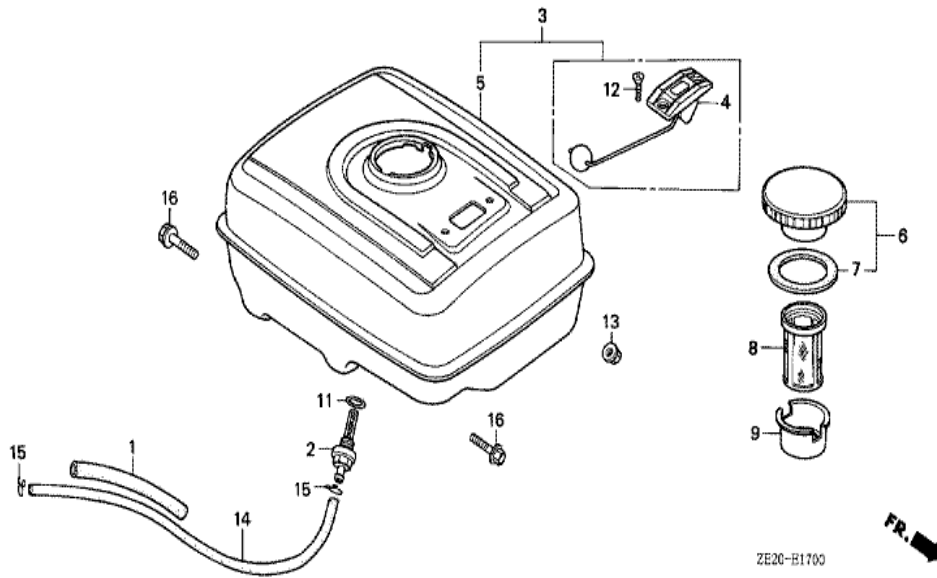

Ref	Partnumber	Description	GX240	Serial Numbers
001	16854-ZE1-000	RUBBER, SUPPORTER (107MM)	1	1523056
001	16854-ZH8-000	RUBBER, SUPPORTER (107MM)	1	1523057
002	16955-ZE1-000	JOINT, FUEL TANK	1	
005	17510-ZE2-000ZA	TANK COMP., FUEL *NH31 *	(1)	1487905
005	17510-ZE2-010ZA	TANK COMP., FUEL *NH31 *	(1)	1487906
006	17620-890-000	CAP COMP., FUEL FILLER	1	
006	17620-890-010	CAP COMP., FUEL FILLER	(1)	
007	17631-329-003	PACKING, FUEL FILLER CAP (39X58X3)	(1)	
008	17672-880-000	FILTER, FUEL	(1)	
009	17673-893-000	HOLDER, FUEL FILTER	(1)	
011	91353-671-004	O-RING, 14MM (NOK)	(1)	
013	94050-08000	NUT, FLANGE, 8MM	2	
014	95001-4522240	TUBE, FUEL, 4.5X222 (95001-45001-60M)	(1)	
Ref	Partnumber	Description	GX240	Serial Numbers
015	95002-02080	CLIP, TUBE (B8)	2	
016	95900-0802500	BOLT, FLANGE, 8X25	2