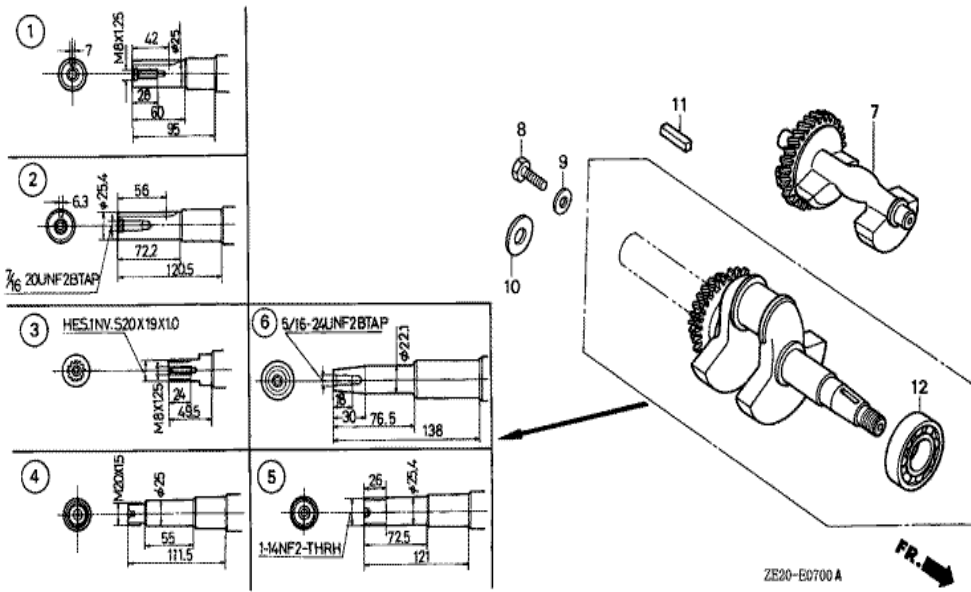

ZE20-E0700 A

Ref	Partnumber	Description	GX240	Serial Numbers
006	13320-ZE2-670	CRANKSHAFT COMP.	1	1494214
006	13320-ZE2-671	CRANKSHAFT COMP.	1	1494215
007	13351-ZE2-000	WEIGHT, BALANCER	1	1494214
007	13351-ZE2-010	WEIGHT, BALANCER	1	1494215
012	96100-6206000	BEARING, RADIAL BALL, 6206	1