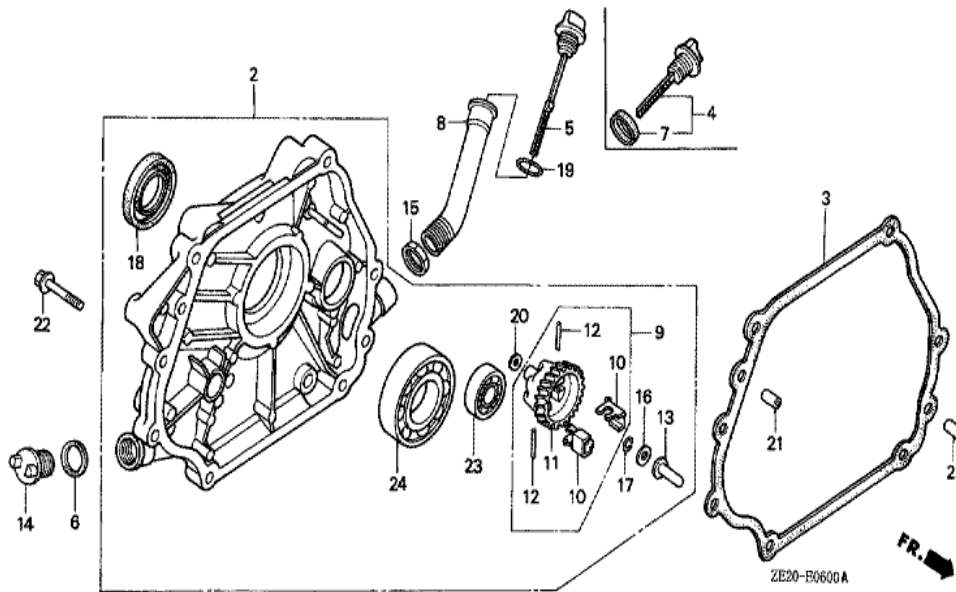

<u>Ref</u>	<u>Partnumber</u>	<u>Description</u>	<u>GX240</u>	<u>Serial Numbers</u>
002	11400-ZE2-600	COVER ASSY., CRANKCASE	1	1494214
002	11400-ZE2-601	COVER ASSY., CRANKCASE	1	1494215
003	11381-ZE2-000	PACKING, CASE COVER	1	3151974
004	15600-735-700	CAP ASSY., OIL FILLER	(1)	
006	15621-896-010	PACKING, OIL FILLER CAP	1	
007	15625-ZE1-000	PACKING, OIL FILLER CAP	(1)	
009	16510-ZE2-810	GOVERNOR ASSY.	1	1494214
009	16510-ZE2-811	GOVERNOR ASSY.	1	1494215
010	16511-ZE2-000	WEIGHT, GOVERNOR	2	
011	16512-ZE2-810	HOLDER, GOVERNOR WEIGHT	1	1494214
011	16512-ZE2-811	HOLDER, GOVERNOR WEIGHT	1	1494215
012	16513-ZE2-000	PIN, GOVERNOR WEIGHT	2	
013	16531-Z0A-000	SLIDER, GOVERNOR	1	
<u>Ref</u>	<u>Partnumber</u>	<u>Description</u>	<u>GX240</u>	<u>Serial Numbers</u>
014	15620-ZG4-910	CAP, OIL FILLER	1	1528044
014	25611-735-000	CAP, OIL HOLE	1	1528043
016	90473-147-000	WASHER, 6X16	1	
017	90602-896-000	CLIP, GOVERNOR HOLDER	1	1287216
017	90602-ZE1-000	CLIP, GOVERNOR HOLDER	1	1287217
018	91201-890-003	OIL SEAL, 30X46X8	1	
020	94101-06800	WASHER, PLAIN, 6MM	1	
021	90701-HC4-000	DOWEL PIN, 8X12	2	1342866
021	94301-08120	PIN A, DOWEL, 8X12	2	1240657
022	95900-0803500	BOLT, FLANGE, 8X35	7	
023	96100-6202000	BEARING, RADIAL BALL, 6202	1	
024	96100-6206000	BEARING, RADIAL BALL, 6206	1