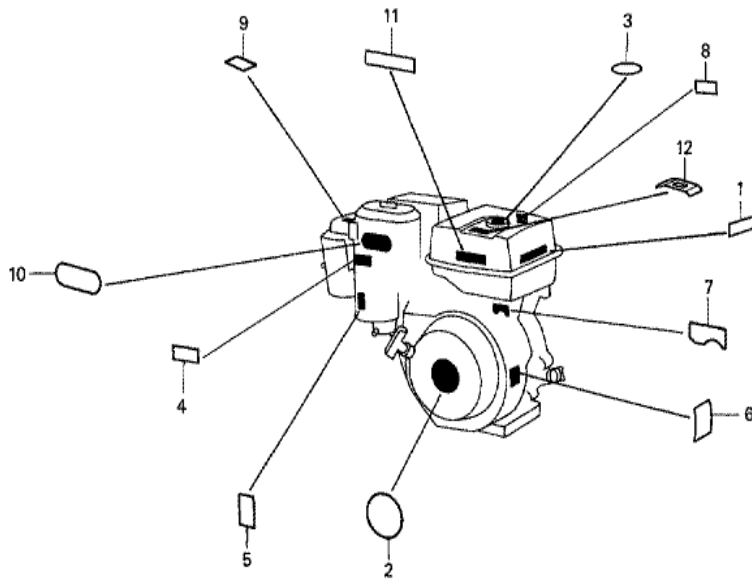

ZE20-E2800

Ref	Partnumber	Description	GX240	Serial Numbers
002	87521-ZE2-830	EMBLEM (EXTERNAL-ALERT)	(1)	
003	87522-ZE1-810	MARK, CAUTION	(1)	
005	87528-ZE2-810	MARK, CHOKE (ORANGE)	(1)	
007	87532-ZE1-810	MARK, OIL ALERT (EXTERNAL)	(1)	3116814