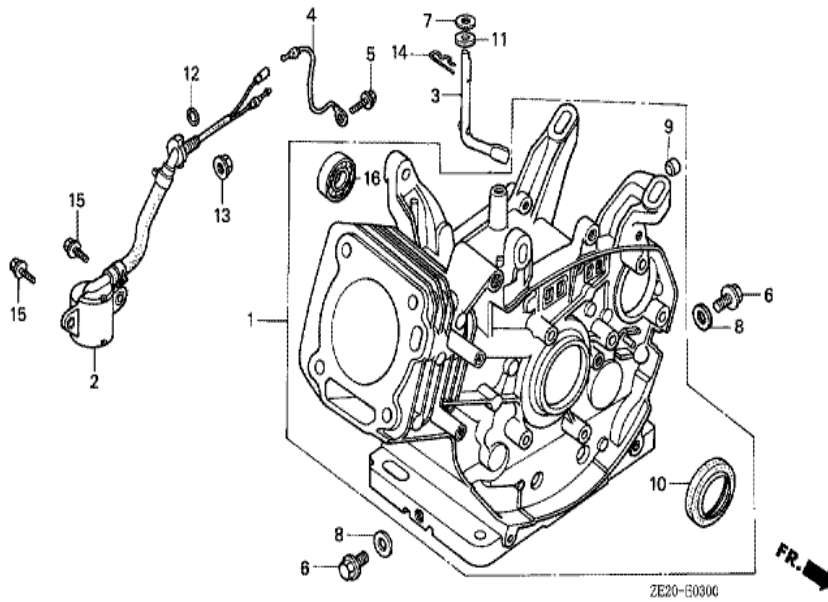

<u>Ref</u>	<u>Partnumber</u>	<u>Description</u>	<u>GX240</u>	<u>Serial Numbers</u>
001	120A0-ZE2-830	BARREL ASSY., CYLINDER (BALANCER+ALERT)	1	1501227
001	120A0-ZE2-831	BARREL ASSY., CYLINDER (BALANCER+ALERT)	(1)	1238478
001	120A0-ZE2-832	BARREL ASSY., CYLINDER (BALANCER+ALERT)	(1)	1487105
001	120A0-ZE2-833	BARREL ASSY., CYLINDER (BALANCER+OIL ALE	(1)	1487106
002	15510-ZE2-013	SWITCH ASSY., OIL LEVEL	1	
003	16541-ZE2-000	SHAFT, GOVERNOR ARM	1	
006	90131-883-000	BOLT, DRAIN PLUG, 12X15	2	
007	90446-KE1-000	WASHER, 8.2X17X0.8	1	
008	90601-ZE2-000	WASHER, DRAIN PLUG, 12MM	2	1518601
008	94109-12000	WASHER, DRAIN PLUG, 12MM	2	1518602
010	91201-890-003	OIL SEAL, 30X46X8	(1)	
011	91203-952-771	OIL SEAL, 8X14X5	1	
012	91353-671-004	O-RING, 14MM (NOK)	(1)	
<u>Ref</u>	<u>Partnumber</u>	<u>Description</u>	<u>GX240</u>	<u>Serial Numbers</u>
013	94050-10000	NUT, FLANGE, 10MM	(1)	
014	94251-08000	PIN, LOCK, 8MM	1	
015	95700-0601200	BOLT, FLANGE, 6X12	(2)	
016	96100-6202000	BEARING, RADIAL BALL, 6202	1