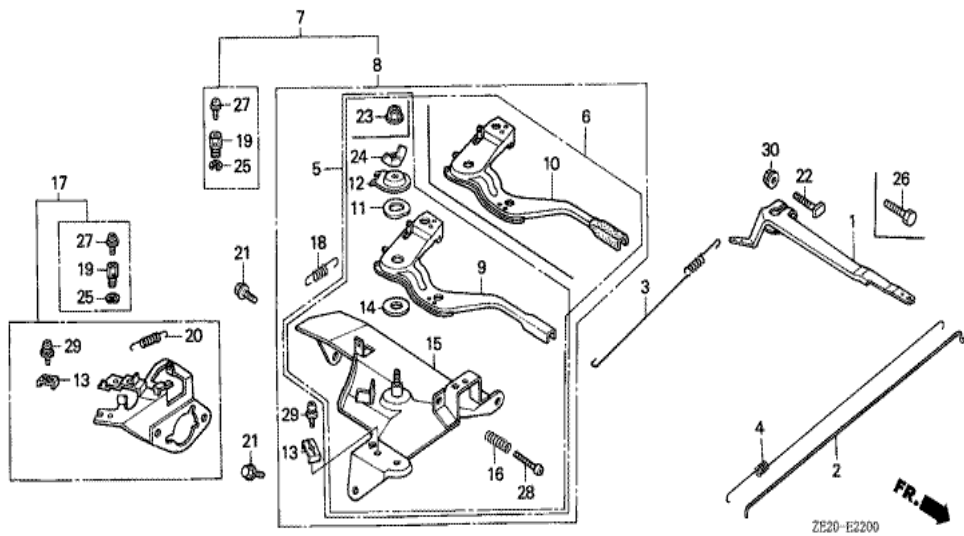

Ref	Partnumber	Description	GX240	Serial Numbers
001	16551-ZE2-000	ARM, GOVERNOR	1	
002	16555-ZE2-000	ROD, GOVERNOR	1	
003	16561-ZE2-000	SPRING, GOVERNOR (L=145.0MM) (WIRE DIAME	1	
004	16562-ZE2-000	SPRING, THROTTLE RETURN	1	
008	16570-ZE2-820	CONTROL ASSY. (REMOTE)	1	
008	16570-ZE2-821	CONTROL ASSY. (REMOTE)	(1)	1519063
008	16570-ZE2-W20	CONTROL ASSY. (REMOTE)	(1)	1519064
009	16571-ZE2-000	LEVER, CONTROL	(1)	1519063
009	16571-ZE2-W00	LEVER, CONTROL	(1)	1519064
011	16574-ZE1-000	SPRING, LEVER	(1)	
012	16575-ZE2-000	WASHER, CONTROL LEVER	(1)	1519063
012	16575-ZE2-W00	WASHER, CONTROL LEVER	(1)	1519064
013	16576-891-000	HOLDER, CABLE	(1)	
<u>Ref</u>	<u>Partnumber</u>	<u>Description</u>	<u>GX240</u>	<u>Serial Numbers</u>
014	16578-ZE1-000	SPACER, CONTROL LEVER	(1)	
015	16581-ZE2-000	BASE COMP., CONTROL	(1)	
015	16581-ZE2-010	BASE COMP., CONTROL	(1)	1519063
015	16581-ZE2-W00	BASE COMP., CONTROL (###)	(1)	1519064
016	16584-883-300	SPRING, CONTROL ADJUSTING	(1)	
018	16592-883-310	SPRING, CABLE RETURN	(1)	
021	90013-883-000	BOLT, FLANGE, 6X12 (CT200)	2	
022	90015-ZE5-010	BOLT, GOVERNOR ARM	1	1094202
023	90114-SA0-000	NUT, SELF-LOCK, 6MM	(1)	1519064
024	90352-883-003	NUT, WING, 6MM	(1)	1519063
026	92000-06022	BOLT, HEX., 6X22	1	1094201
028	93500-050280A	SCREW, PAN, 5X28	(1)	
029	93500-050160A	SCREW, PAN, 5X16	(1)	1519064
029	93893-0501600	SCREW-WASHER, 5X16	(1)	1519063
030	94050-06000	NUT, FLANGE, 6MM	1