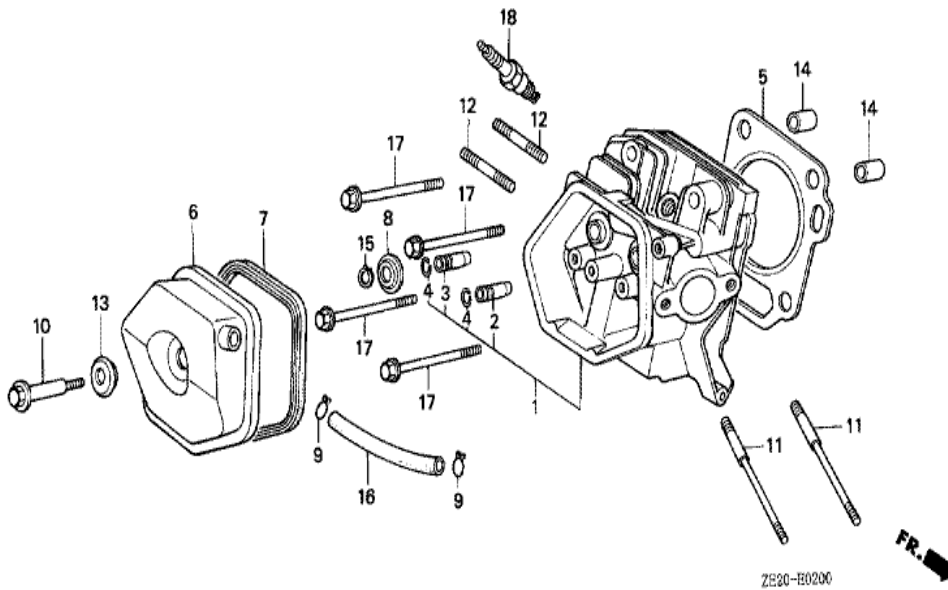

<u>Ref</u>	<u>Partnumber</u>	<u>Description</u>	<u>GX240</u>	<u>Serial Numbers</u>
001	122A0-ZE2-030	HEAD COMP., CYLINDER	1	
002	12204-ZE2-315	GUIDE, IN. VALVE (OS)	(1)	1000441
003	12205-ZE2-305	GUIDE, EX. VALVE (OS)	(1)	
004	12216-ZE2-300	CLIP, VALVE GUIDE	2	
005	12251-ZE2-000	GASKET, CYLINDER HEAD	1	
006	12310-ZE2-010	COVER COMP., HEAD	1	1014290
007	12391-ZE2-000	PACKING, HEAD COVER	1	1086328
007	12391-ZE2-010	PACKING, HEAD COVER	1	1086329
008	14775-ZE2-010	SEAT, VALVE SPRING	1	
010	90014-ZE2-000	BOLT, HEAD COVER	1	
011	90042-ZE2-000	BOLT, STUD, 8X123	2	
012	90047-ZE2-000	BOLT, STUD, 8X47	2	
013	90441-ZE2-000	WASHER COMP., HEAD COVER	1	1069849
<u>Ref</u>	<u>Partnumber</u>	<u>Description</u>	<u>GX240</u>	<u>Serial Numbers</u>
014	94301-12200	DOWEL PIN, 12X20	2	
015	94510-11000	CIRCLIP, EXTERNAL, 11MM	1	
016	95005-1110530	TUBE, 11X105 (95005-11001-30M)	1	1014290
017	95725-1008000	BOLT, FLANGE, 10X80	4	
018	98079-55855	PLUG, SPARK (W16EPR-U) (DENSO)	(1)	
018	98079-56846	PLUG, SPARK (BPR6ES) (NGK)	(1)	
018	98079-56855	PLUG, SPARK (W20EPR-U) (DENSO)	(1)