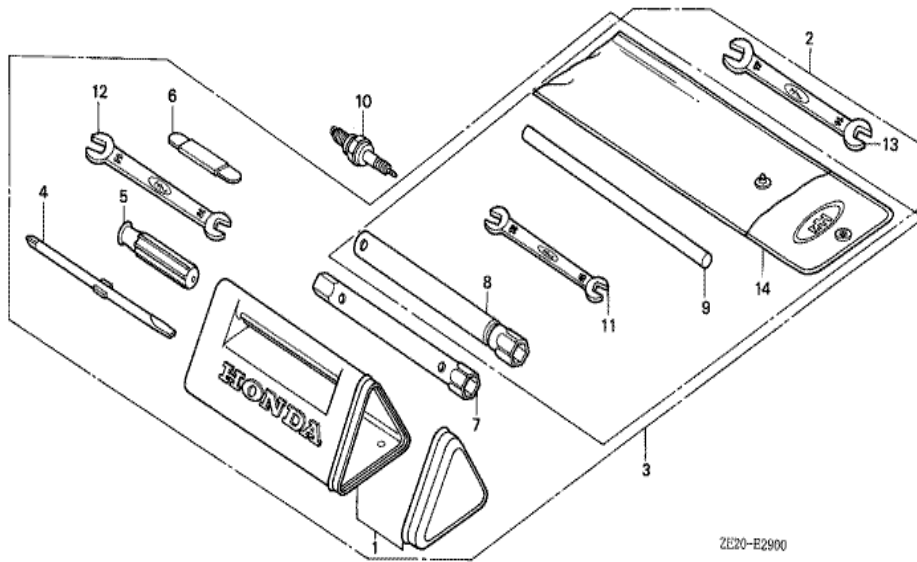

Ref	Partnumber	Description	GX240	Serial Numbers
008	89218-ZE1-000	WRENCH COMP., SPARK PLUG	1	1298646