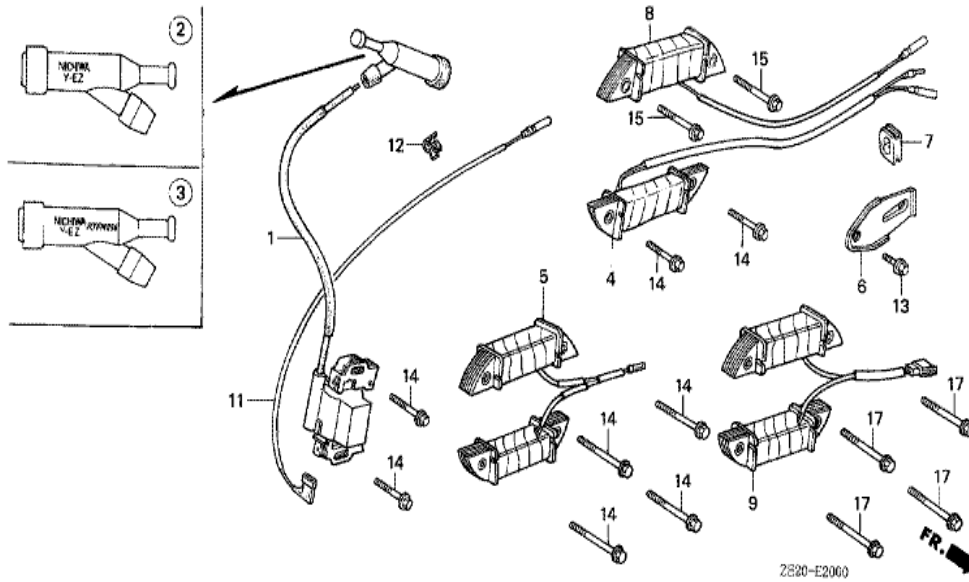

Ref	Partnumber	Description	GX240	Serial Numbers
001	30500-ZE2-003	COIL ASSY., IGNITION	(1)	1512433
001	30500-ZE2-013	COIL ASSY., IGNITION	1	1512434
003	30700-ZE1-013	CAP ASSY., NOISE SUPPRESSOR (NICHIBA Y-E	(1)	
007	31512-ZE2-000	GROMMET, CORD	1	
011	36101-ZE1-010	CORD, STOP SWITCH (370MM)	1	1512434
011	36101-ZE2-000	CORD, STOP SWITCH	(1)	1512433
012	36103-ZE1-000	HOLDER, STOP SWITCH CORD	2	1487105
014	90015-883-000	BOLT, FLANGE, 6X28 (CT200)	(2)