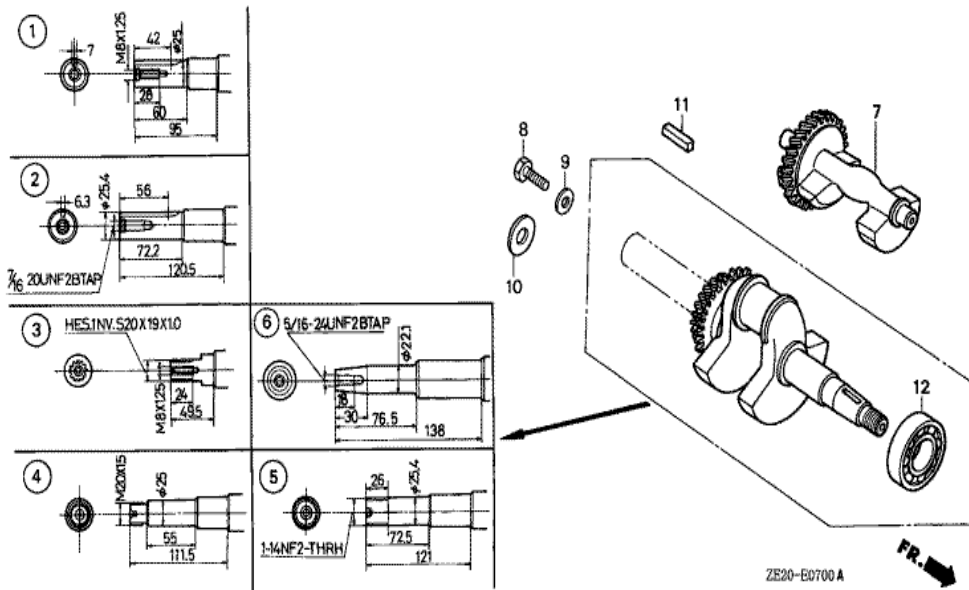

Ref	Partnumber	Description	GX240	Serial Numbers
006	13310-ZE2-670	CRANKSHAFT COMP.	1	1494214
006	13310-ZE2-671	CRANKSHAFT COMP.	1	1494215
011	90741-ZE2-000	KEY, SPECIAL WOODRUFF, 25X18	1	
012	96100-6206000	BEARING, RADIAL BALL, 6206	1