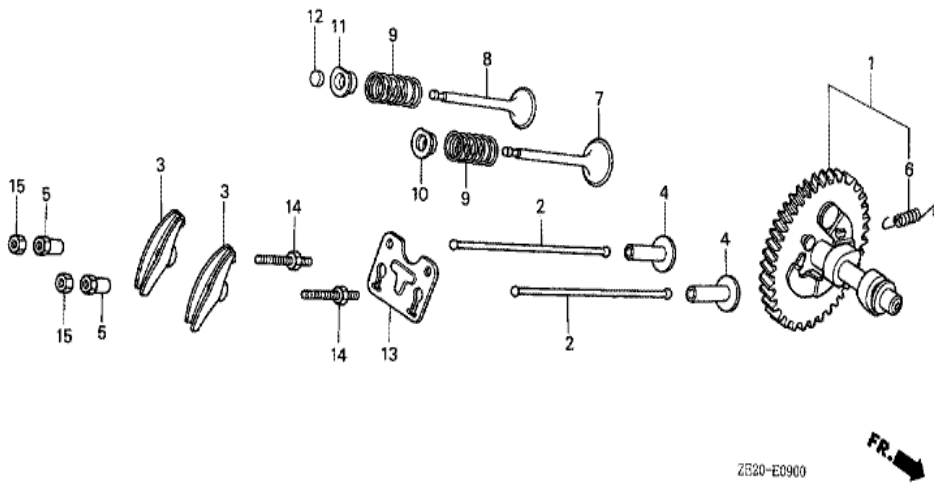

ZE20-E0900

<u>Ref</u>	<u>Partnumber</u>	<u>Description</u>	<u>GX240</u>	<u>Serial Numbers</u>
001	14100-ZE2-010	CAMSHAFT ASSY.	1	1494214
001	14100-ZE2-020	CAMSHAFT ASSY.	1	1494215
002	14410-ZE2-013	ROD, PUSH	2	
003	14431-ZE2-000	ARM, VALVE ROCKER	2	
004	14441-ZE2-000	LIFTER, VALVE	2	
005	14451-ZE1-003	PIVOT, ROCKER ARM	2	
006	14568-ZE1-000	SPRING, WEIGHT RETURN	1	
007	14711-ZE2-000	VALVE, IN.	1	
008	14721-ZE2-000	VALVE, EX.	(1)	
009	14751-ZE2-003	SPRING, VALVE	2	
010	14771-ZE2-000	RETAINER, IN. VALVE SPRING	1	
011	14773-ZE2-000	RETAINER, EX. VALVE SPRING	1	
012	14781-ZE2-000	ROTATOR, VALVE	1	
<u>Ref</u>	<u>Partnumber</u>	<u>Description</u>	<u>GX240</u>	<u>Serial Numbers</u>
013	14791-ZE2-000	PLATE, PUSH ROD GUIDE	1	1494214
013	14791-ZE2-010	GUIDE, PUSH ROD	1	1494215
014	90012-ZE0-010	BOLT, PIVOT, 8MM	2	
015	90206-ZE1-000	NUT, PIVOT ADJUSTING	2