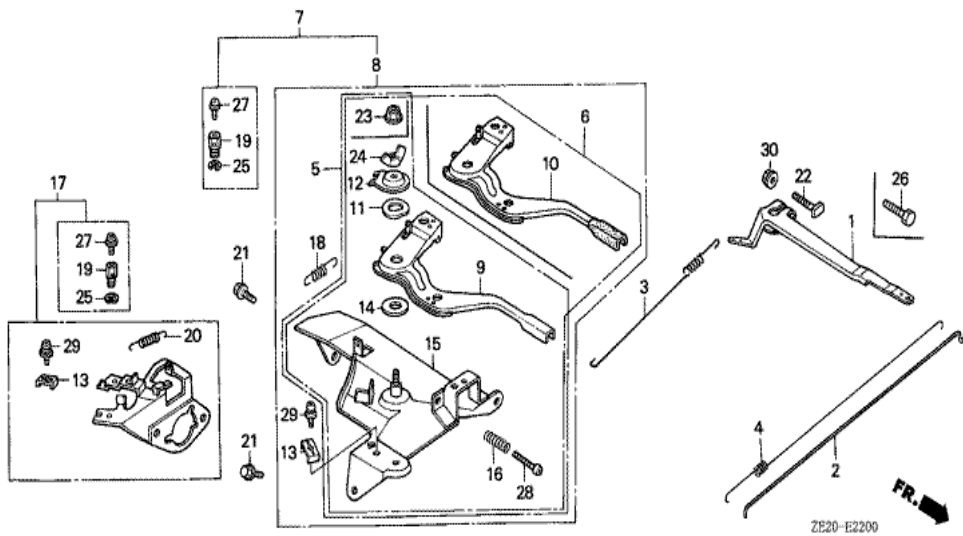

Ref	Partnumber	Description	GX240	Serial Numbers	
001	16551-ZE2-000	ARM, GOVERNOR	1		
002	16555-ZE2-000	ROD, GOVERNOR	1		
003	16561-ZE2-000	SPRING, GOVERNOR (L=145.0MM) (WIRE DIAME	1		
004	16562-ZE2-000	SPRING, THROTTLE RETURN	1		
005	16570-ZE2-010	CONTROL ASSY.	(1)	1519063	
005	16570-ZE2-W00	CONTROL ASSY.	(1)	1519064	
009	16571-ZE2-000	LEVER, CONTROL	(1)	1519063	
009	16571-ZE2-W00	LEVER, CONTROL	(1)	1519064	
011	16574-ZE1-000	SPRING, LEVER	(1)		
012	16575-ZE2-000	WASHER, CONTROL LEVER	(1)	1519063	
012	16575-ZE2-W00	WASHER, CONTROL LEVER	(1)	1519064	
014	16578-ZE1-000	SPACER, CONTROL LEVER	(1)		
015	16581-ZE2-000	BASE COMP., CONTROL	(1)		
	<u>Ref</u>	<u>Partnumber</u>	<u>Description</u>	<u>GX240</u>	<u>Serial Numbers</u>
015	16581-ZE2-010	BASE COMP., CONTROL	(1)	1519063	
015	16581-ZE2-W00	BASE COMP., CONTROL (###)	(1)	1519064	
016	16584-883-300	SPRING, CONTROL ADJUSTING	(1)		
021	90013-883-000	BOLT, FLANGE, 6X12 (CT200)	2		
022	90015-ZE5-010	BOLT, GOVERNOR ARM	1	1094202	
023	90114-SA0-000	NUT, SELF-LOCK, 6MM	(1)	1519064	
024	90352-883-003	NUT, WING, 6MM	(1)	1519063	
026	92000-060220A	BOLT, HEX., 6X22	1	1094201	
028	93500-050280A	SCREW, PAN, 5X28	(1)		
030	94050-06000	NUT, FLANGE, 6MM	1