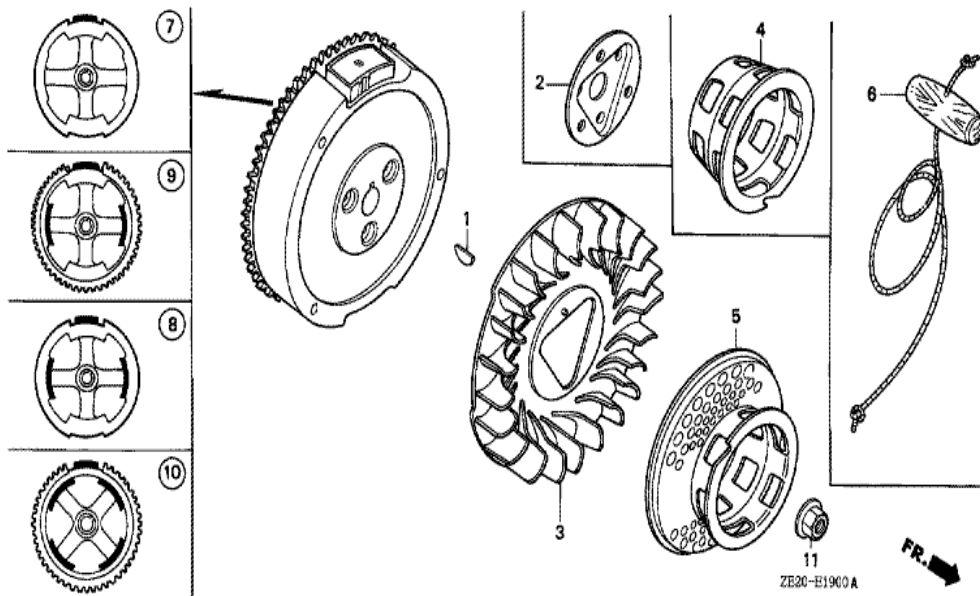

Ref	Partnumber	Description	GX240	Serial Numbers
001	13331-357-000	KEY, SPECIAL WOODRUFF, 25X18	1	
003	19511-ZE2-000	FAN, COOLING	1	
005	28451-ZE2-811	PULLEY COMP., STARTER	(1)	
007	31100-ZE2-000	FLYWHEEL COMP.	(1)	
011	90201-ZE3-790	NUT, SPECIAL, 16MM	1