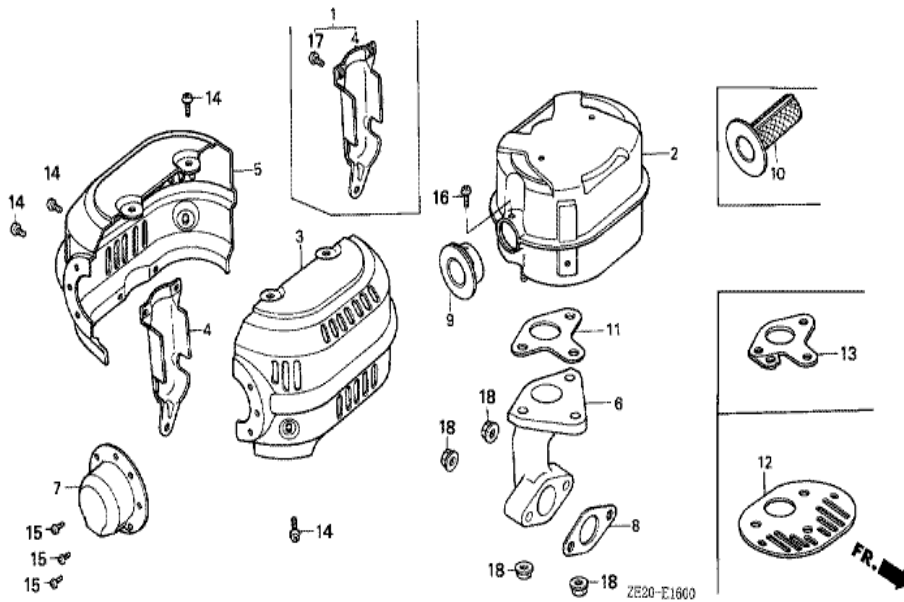

Ref	Partnumber	Description	GX240	Serial Numbers
002	18310-ZE2-821	MUFFLER COMP. (SILENT)	(1)	1118878
002	18310-ZE2-822	MUFFLER COMP. (SILENT)	1	
003	18320-ZE2-821	PROTECTOR, R. MUFFLER (SILENT)	(1)	
005	18325-ZE2-821	PROTECTOR, L. MUFFLER (SILENT)	(1)	
006	18330-ZE2-000	PIPE, EX.	1	
007	18331-ZE2-810	CAP, MUFFLER	(1)	
008	18333-ZE2-000	GASKET, EX. PIPE	1	1072859
008	18333-ZE3-000	GASKET, EX. PIPE	1	1072860
010	18355-ZE2-010	ARRESTER, SPARK	1	
011	18381-ZE2-000	GASKET, MUFFLER	1	1381522
014	90050-ZE1-000	SCREW, TAPPING, 5X8	(6)	
015	90055-ZE1-000	SCREW, TAPPING, 4X6	(3)	
018	94050-08000	NUT, FLANGE, 8MM	2