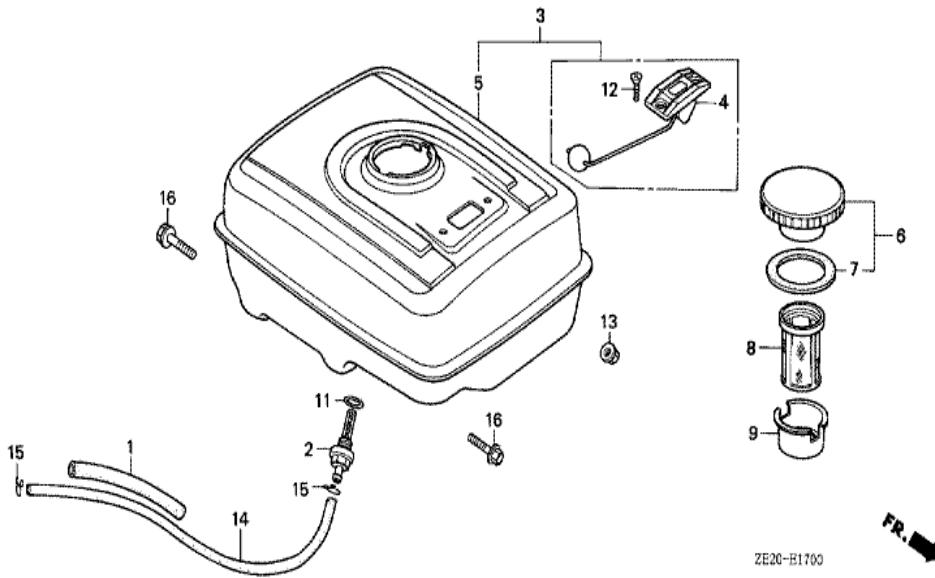

<u>Ref</u>	<u>Partnumber</u>	<u>Description</u>	<u>GX240</u>	<u>Serial Numbers</u>
001	16854-ZE1-000	RUBBER, SUPPORTER (107MM)	1	1523056
001	16854-ZH8-000	RUBBER, SUPPORTER (107MM)	1	1523057
002	16955-ZE1-000	JOINT, FUEL TANK	1	
005	17510-ZE2-000ZA	TANK COMP., FUEL *NH31 *	(1)	1487905
005	17510-ZE2-010ZA	TANK COMP., FUEL *NH31 *	(1)	1487906
006	17620-890-000	CAP COMP., FUEL FILLER	1	
006	17620-890-010	CAP COMP., FUEL FILLER	(1)	
007	17631-329-000	PACKING, FUEL FILLER CAP	1	
007	17631-329-003	PACKING, FUEL FILLER CAP (39X58X3)	(1)	
008	17672-880-000	FILTER, FUEL	(1)	
009	17673-893-000	HOLDER, FUEL FILTER	(1)	
011	91353-671-004	O-RING, 14MM (NOK)	(1)	
013	94050-08000	NUT, FLANGE, 8MM	2	
<u>Ref</u>	<u>Partnumber</u>	<u>Description</u>	<u>GX240</u>	<u>Serial Numbers</u>
014	95001-4522240	TUBE, FUEL, 4.5X222 (95001-45001-60M)	(1)	
015	95002-02080	CLIP, TUBE (B8)	2	
016	95900-0802500	BOLT, FLANGE, 8X25	2