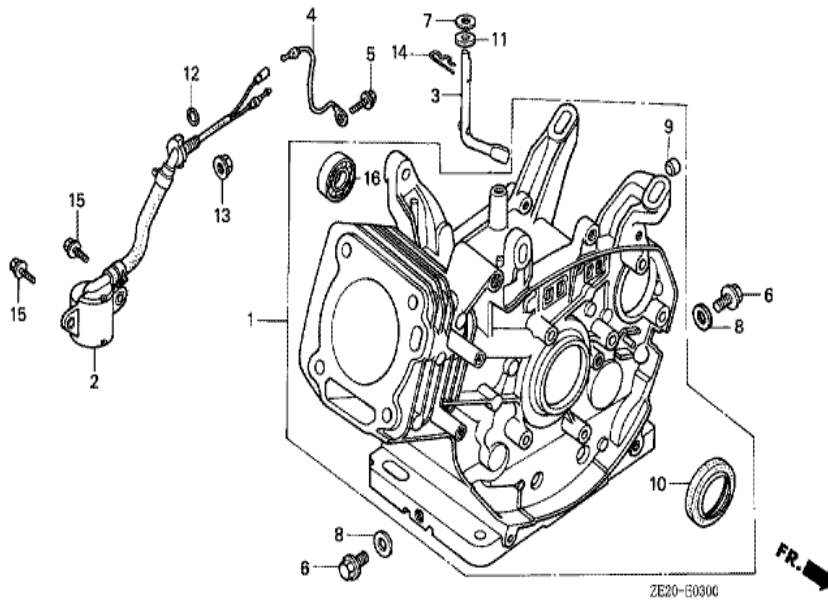

Ref	Partnumber	Description	GX240	Serial Numbers	
001	16551-ZE2-000	ARM, GOVERNOR	1		
002	16555-ZE2-000	ROD, GOVERNOR	1		
003	16561-ZE2-000	SPRING, GOVERNOR (L=145.0MM) (WIRE DIAME	1		
004	16562-ZE2-000	SPRING, THROTTLE RETURN	1		
005	16570-ZE2-010	CONTROL ASSY.	(1)	1519063	
005	16570-ZE2-W00	CONTROL ASSY.	(1)	1519064	
009	16571-ZE2-000	LEVER, CONTROL	(1)	1519063	
009	16571-ZE2-W00	LEVER, CONTROL	(1)	1519064	
011	16574-ZE1-000	SPRING, LEVER	(1)		
012	16575-ZE2-000	WASHER, CONTROL LEVER	(1)	1519063	
012	16575-ZE2-W00	WASHER, CONTROL LEVER	(1)	1519064	
014	16578-ZE1-000	SPACER, CONTROL LEVER	(1)		
015	16581-ZE2-000	BASE COMP., CONTROL	(1)		
	<u>Ref</u>	<u>Partnumber</u>	<u>Description</u>	<u>GX240</u>	<u>Serial Numbers</u>
015	16581-ZE2-010	BASE COMP., CONTROL	(1)	1519063	
015	16581-ZE2-W00	BASE COMP., CONTROL (###)	(1)	1519064	
016	16584-883-300	SPRING, CONTROL ADJUSTING	(1)		
021	90013-883-000	BOLT, FLANGE, 6X12 (CT200)	2		
022	90015-ZE5-010	BOLT, GOVERNOR ARM	1	1094202	
023	90114-SA0-000	NUT, SELF-LOCK, 6MM	(1)	1519064	
024	90352-883-003	NUT, WING, 6MM	(1)	1519063	
026	92000-060220A	BOLT, HEX., 6X22	1	1094201	
028	93500-050280A	SCREW, PAN, 5X28	(1)		
030	94050-06000	NUT, FLANGE, 6MM	1		

ZE20-E2800

Ref	Partnumber	Description	GX240	Serial Numbers
002	87521-ZE2-810	EMBLEM	(1)	
003	87522-ZE1-810	MARK, CAUTION	(1)	
005	87528-ZE2-810	MARK, CHOKE (ORANGE)	(1)	

ZE20-E2900

Ref	Partnumber	Description	GX240	Serial Numbers
008	89218-ZE1-000	WRENCH COMP., SPARK PLUG	1	1298646