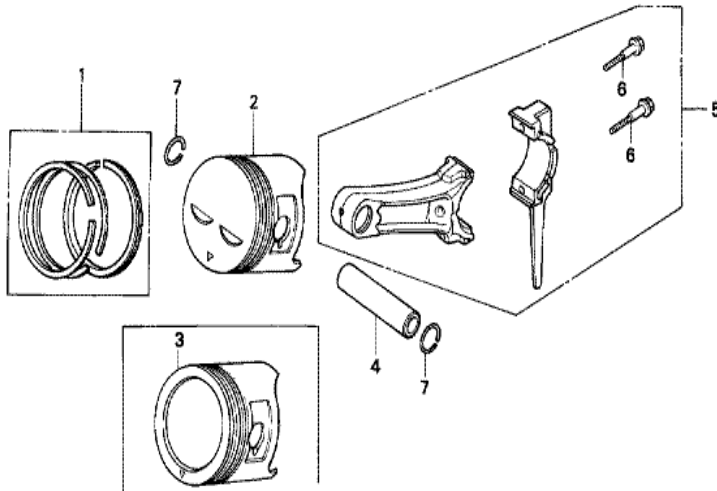

ZE20-E0600

FR. →

<u>Ref</u>	<u>Partnumber</u>	<u>Description</u>	<u>GX240</u>	<u>Serial Numbers</u>
001	13010-ZE2-003	RING SET, PISTON (STD.) (NIPPON)	1	1281053
001	13010-ZE2-004	RING SET, PISTON (STD.) (TEIKOKU)	1	1281053
001	13010-ZE2-013	RING SET, PISTON (STD.) (NIPPON)	1	1242765
001	13010-ZE2-014	RING SET, PISTON (STD.) (TEIKOKU)	1	1281054
001	13011-ZE2-003	RING SET, PISTON (0.25) (NIPPON)	(1)	1281053
001	13011-ZE2-004	RING SET, PISTON (0.25) (TEIKOKU)	(1)	1281053
001	13011-ZE2-013	RING SET, PISTON (0.25) (NIPPON)	(1)	
001	13011-ZE2-014	RING SET, PISTON (0.25) (TEIKOKU)	(1)	1281054
001	13012-ZE2-003	RING SET, PISTON (0.50) (NIPPON)	(1)	1281053
001	13012-ZE2-004	RING SET, PISTON (0.50) (TEIKOKU)	(1)	1281053
001	13012-ZE2-013	RING SET, PISTON (0.50) (NIPPON)	(1)	1281054
001	13012-ZE2-014	RING SET, PISTON (0.50) (TEIKOKU)	(1)	1281054
001	13013-ZE2-003	RING SET, PISTON (0.75) (NIPPON)	(1)	1242764
<u>Ref</u>	<u>Partnumber</u>	<u>Description</u>	<u>GX240</u>	<u>Serial Numbers</u>
001	13013-ZE2-004	RING SET, PISTON (0.75) (TEIKOKU)	(1)	1281053
001	13013-ZE2-013	RING SET, PISTON (0.75) (NIPPON)	(1)	1281054
001	13013-ZE2-014	RING SET, PISTON (0.75) (TEIKOKU)	(1)	1281054
002	13101-ZE2-000	PISTON (STD.)	1	1263002
002	13101-ZE2-010	PISTON (STD.)	1	1263003
002	13102-ZE2-000	PISTON (0.25)	(1)	1263002
002	13102-ZE2-010	PISTON (0.25)	(1)	1263003
002	13103-ZE2-000	PISTON (0.50)	(1)	1263002
002	13103-ZE2-010	PISTON (0.50)	(1)	1263003
002	13104-ZE2-000	PISTON (0.75)	(1)	1263002
002	13104-ZE2-010	PISTON (0.75)	(1)	1263003
004	13111-ZE2-000	PIN, PISTON	1	
005	13200-ZE2-000	ROD ASSY., CONNECTING (STD.)	1	
005	13200-ZE2-305	ROD ASSY., CONNECTING (0.25 UNDER SIZE)	(1)	
006	90001-ZE8-000	BOLT, CONNECTING ROD	2	
007	90551-ZE1-000	CLIP, PISTON PIN, 18MM	2