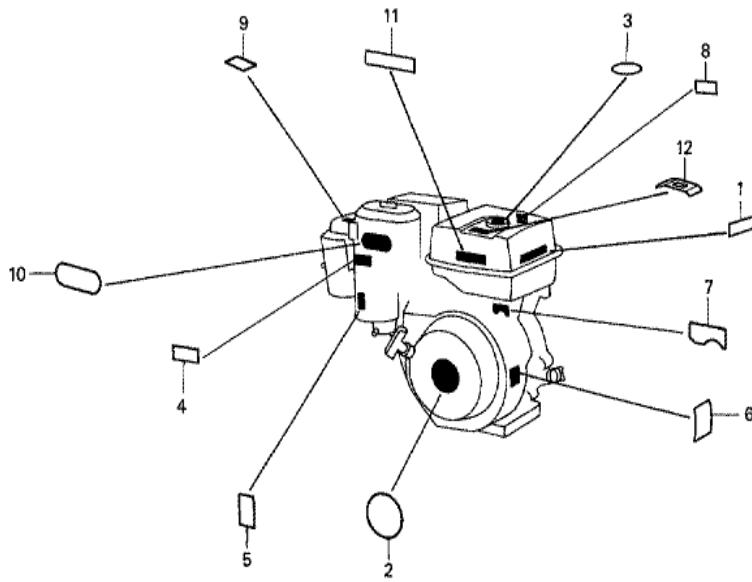

ZE20-E2800

Ref	Partnumber	Description	GX240	Serial Numbers
002	87521-ZE2-810	EMBLEM	(1)	
003	87522-ZE1-810	MARK, CAUTION	(1)	
005	87528-ZE2-810	MARK, CHOKE (ORANGE)	(1)