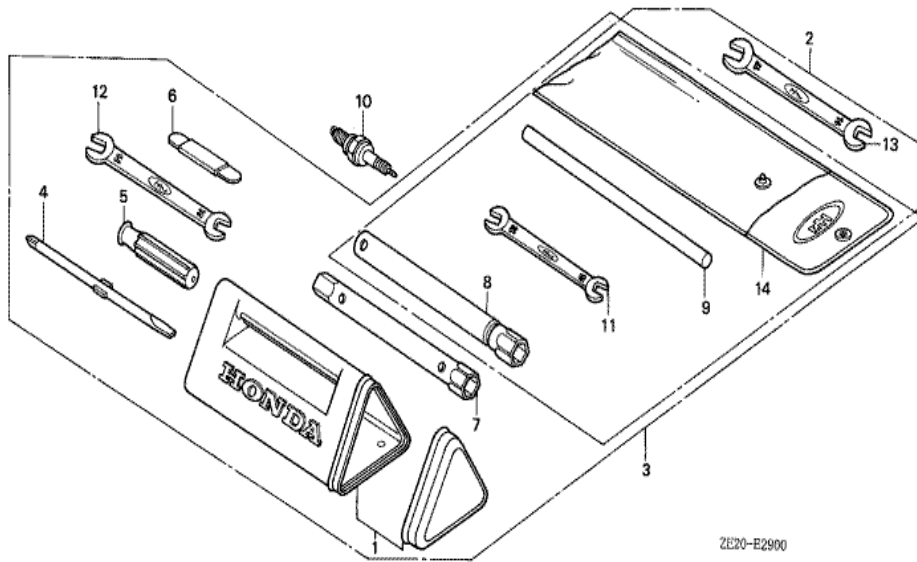

ZE20-E2900

Ref	Partnumber	Description	GX240	Serial Numbers
008	89218-ZE1-000	WRENCH COMP., SPARK PLUG	1	1298646