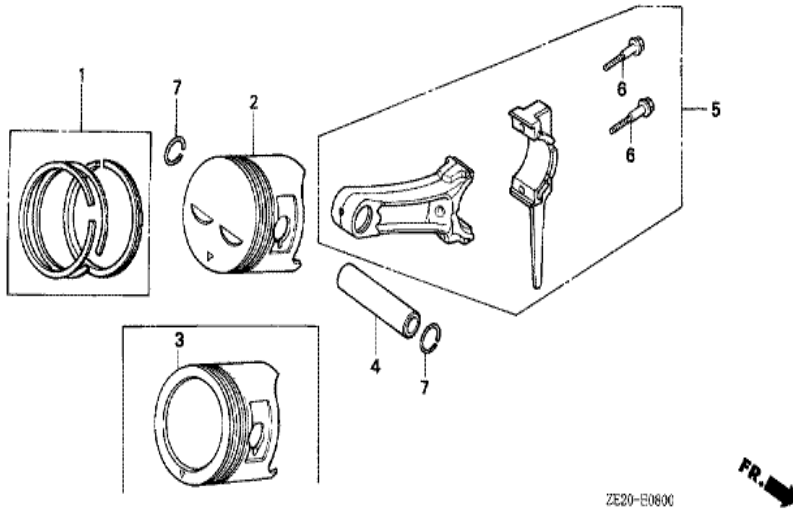

ZE20-E0600

<u>Ref</u>	<u>Partnumber</u>	<u>Description</u>	<u>GX240</u>	<u>Serial Numbers</u>
001	13010-ZE2-003	RING SET, PISTON (STD.) (NIPPON)	1	1281053
001	13010-ZE2-004	RING SET, PISTON (STD.) (TEIKOKU)	1	1281053
001	13010-ZE2-013	RING SET, PISTON (STD.) (NIPPON)	1	1242765
001	13010-ZE2-014	RING SET, PISTON (STD.) (TEIKOKU)	1	1281054
001	13011-ZE2-003	RING SET, PISTON (0.25) (NIPPON)	(1)	1281053
001	13011-ZE2-004	RING SET, PISTON (0.25) (TEIKOKU)	(1)	1281053
001	13011-ZE2-013	RING SET, PISTON (0.25) (NIPPON)	(1)	
001	13011-ZE2-014	RING SET, PISTON (0.25) (TEIKOKU)	(1)	1281054
001	13012-ZE2-003	RING SET, PISTON (0.50) (NIPPON)	(1)	1281053
001	13012-ZE2-004	RING SET, PISTON (0.50) (TEIKOKU)	(1)	1281053
001	13012-ZE2-013	RING SET, PISTON (0.50) (NIPPON)	(1)	1281054
001	13012-ZE2-014	RING SET, PISTON (0.50) (TEIKOKU)	(1)	1281054
001	13013-ZE2-003	RING SET, PISTON (0.75) (NIPPON)	(1)	1242764
<u>Ref</u>	<u>Partnumber</u>	<u>Description</u>	<u>GX240</u>	<u>Serial Numbers</u>
001	13013-ZE2-004	RING SET, PISTON (0.75) (TEIKOKU)	(1)	1281053
001	13013-ZE2-013	RING SET, PISTON (0.75) (NIPPON)	(1)	1281054
001	13013-ZE2-014	RING SET, PISTON (0.75) (TEIKOKU)	(1)	1281054
002	13101-ZE2-000	PISTON (STD.)	1	1263002
002	13101-ZE2-010	PISTON (STD.)	1	1263003
002	13102-ZE2-000	PISTON (0.25)	(1)	1263002
002	13102-ZE2-010	PISTON (0.25)	(1)	1263003
002	13103-ZE2-000	PISTON (0.50)	(1)	1263002
002	13103-ZE2-010	PISTON (0.50)	(1)	1263003
002	13104-ZE2-000	PISTON (0.75)	(1)	1263002
002	13104-ZE2-010	PISTON (0.75)	(1)	1263003
004	13111-ZE2-000	PIN, PISTON	1	
005	13200-ZE2-000	ROD ASSY., CONNECTING (STD.)	1	
005	13200-ZE2-305	ROD ASSY., CONNECTING (0.25 UNDER SIZE)	(1)	
006	90001-ZE8-000	BOLT, CONNECTING ROD	2	
007	90551-ZE1-000	CLIP, PISTON PIN, 18MM	2