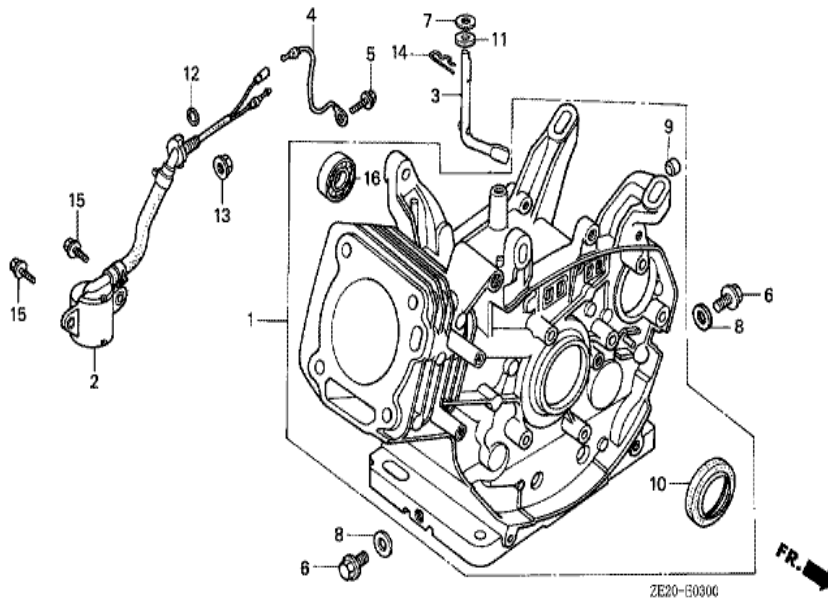

<u>Ref</u>	<u>Partnumber</u>	<u>Description</u>	<u>GX240</u>	<u>Serial Numbers</u>
001	120A0-ZE2-810	BARREL ASSY., CYLINDER (ALERT)	(1)	1238477
001	120A0-ZE2-811	BARREL ASSY., CYLINDER (ALERT)	1	1238478
001	120A0-ZE2-812	BARREL ASSY., CYLINDER (ALERT)	(1)	1487105
001	120A0-ZE2-813	BARREL ASSY., CYLINDER (ALERT)	(1)	1487106
002	15510-ZE2-013	SWITCH ASSY., OIL LEVEL	1	
003	16541-ZE2-000	SHAFT, GOVERNOR ARM	1	
006	90131-883-000	BOLT, DRAIN PLUG, 12X15	2	
007	90446-KE1-000	WASHER, 8.2X17X0.8	1	
008	90601-ZE2-000	WASHER, DRAIN PLUG, 12MM	2	1518601
008	94109-12000	WASHER, DRAIN PLUG, 12MM	2	1518602
010	91201-890-003	OIL SEAL, 30X46X8	(1)	
011	91203-952-771	OIL SEAL, 8X14X5	1	
012	91353-671-004	O-RING, 14MM (NOK)	(1)	
<u>Ref</u>	<u>Partnumber</u>	<u>Description</u>	<u>GX240</u>	<u>Serial Numbers</u>
013	94050-10000	NUT, FLANGE, 10MM	(1)	
014	94251-08000	PIN, LOCK, 8MM	1	
015	95700-0601200	BOLT, FLANGE, 6X12	(2)