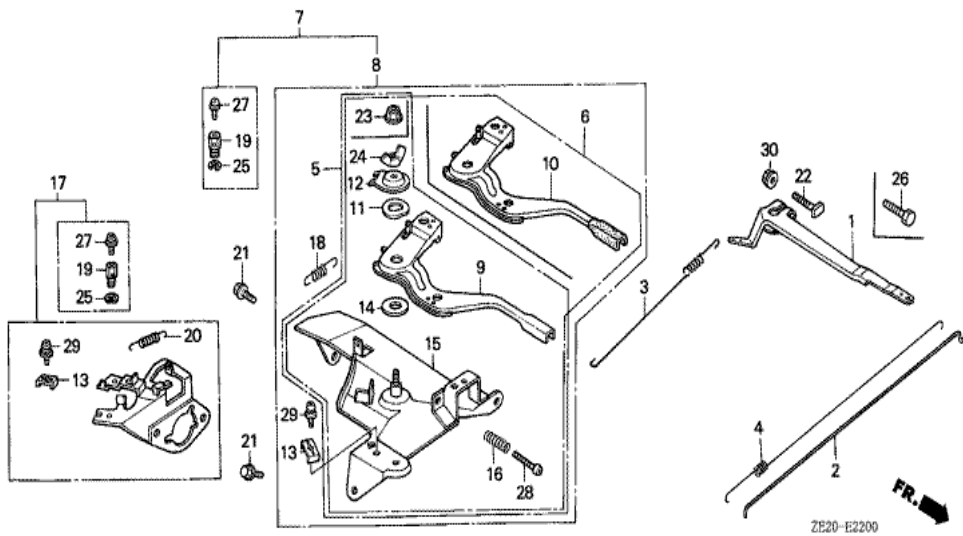

Ref	Partnumber	Description	GX240	Serial Numbers
002	18310-ZE2-821	MUFFLER COMP. (SILENT)	(1)	1118878
002	18310-ZE2-822	MUFFLER COMP. (SILENT)	1	
003	18320-ZE2-821	PROTECTOR, R. MUFFLER (SILENT)	(1)	
005	18325-ZE2-821	PROTECTOR, L. MUFFLER (SILENT)	(1)	
006	18330-ZE2-000	PIPE, EX.	1	
008	18333-ZE2-000	GASKET, EX. PIPE	1	1072859
008	18333-ZE3-000	GASKET, EX. PIPE	1	1072860
011	18381-ZE2-000	GASKET, MUFFLER	1	1381522
014	90050-ZE1-000	SCREW, TAPPING, 5X8	(6)	
016	90055-ZE1-000	SCREW, TAPPING, 4X6	1	1381523
018	94050-08000	NUT, FLANGE, 8MM	2	

Ref	Partnumber	Description	GX240	Serial Numbers
001	16551-ZE2-000	ARM, GOVERNOR	1	
002	16555-ZE2-000	ROD, GOVERNOR	1	
003	16561-ZE2-000	SPRING, GOVERNOR (L=145.0MM) (WIRE DIAME	1	
003	16561-ZE2-800	SPRING, GOVERNOR (L=142.0MM)	(1)	
004	16562-ZE2-000	SPRING, THROTTLE RETURN	1	
005	16570-ZE2-010	CONTROL ASSY.	(1)	1519063
005	16570-ZE2-W00	CONTROL ASSY.	(1)	1519064
009	16571-ZE2-000	LEVER, CONTROL	(1)	1519063
009	16571-ZE2-W00	LEVER, CONTROL	(1)	1519064
011	16574-ZE1-000	SPRING, LEVER	(1)	
012	16575-ZE2-000	WASHER, CONTROL LEVER	(1)	1519063
012	16575-ZE2-W00	WASHER, CONTROL LEVER	(1)	1519064
014	16578-ZE1-000	SPACER, CONTROL LEVER	(1)	
<u>Ref</u>	<u>Partnumber</u>	<u>Description</u>	<u>GX240</u>	<u>Serial Numbers</u>
015	16581-ZE2-000	BASE COMP., CONTROL	(1)	
015	16581-ZE2-010	BASE COMP., CONTROL	(1)	1519063
015	16581-ZE2-W00	BASE COMP., CONTROL (###)	(1)	1519064
016	16584-883-300	SPRING, CONTROL ADJUSTING	(1)	
021	90013-883-000	BOLT, FLANGE, 6X12 (CT200)	2	
022	90015-ZE5-010	BOLT, GOVERNOR ARM	1	1094202
023	90114-SA0-000	NUT, SELF-LOCK, 6MM	(1)	1519064
024	90352-883-003	NUT, WING, 6MM	(1)	1519063
026	92000-060220A	BOLT, HEX., 6X22	1	1094201
028	93500-050280A	SCREW, PAN, 5X28	(1)	
030	94050-06000	NUT, FLANGE, 6MM	1	