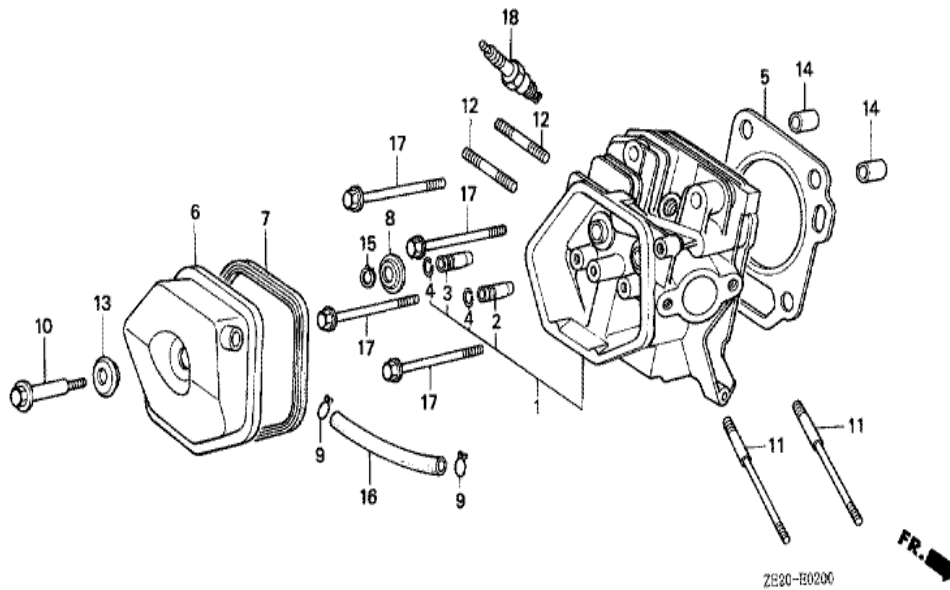

<u>Ref</u>	<u>Partnumber</u>	<u>Description</u>	<u>GX240</u>	<u>Serial Numbers</u>
001	122A0-ZE2-000	HEAD COMP., CYLINDER	1	1000440
001	122A0-ZE2-010	HEAD COMP., CYLINDER	1	1000441 1003216
001	122A0-ZE2-020	HEAD COMP., CYLINDER	1	1003217 1014289
001	122A0-ZE2-030	HEAD COMP., CYLINDER	1	
002	12204-ZE2-305	GUIDE, IN. VALVE (O.S.)	(1)	1000440
002	12204-ZE2-315	GUIDE, IN. VALVE (OS)	(1)	1000441
003	12205-ZE2-305	GUIDE, EX. VALVE (OS)	(1)	
004	12216-ZE2-300	CLIP, VALVE GUIDE	2	
005	12251-ZE2-000	GASKET, CYLINDER HEAD	1	
006	12310-ZE2-000	COVER COMP., HEAD	1	1014289
006	12310-ZE2-010	COVER COMP., HEAD	1	1014290
007	12391-ZE2-000	PACKING, HEAD COVER	1	1086328
007	12391-ZE2-010	PACKING, HEAD COVER	1	1086329
<u>Ref</u>	<u>Partnumber</u>	<u>Description</u>	<u>GX240</u>	<u>Serial Numbers</u>
008	14775-ZE2-010	SEAT, VALVE SPRING	1	
010	90014-ZE2-000	BOLT, HEAD COVER	1	
011	90042-ZE2-000	BOLT, STUD, 8X123	2	
012	90047-ZE2-000	BOLT, STUD, 8X47	2	
013	90441-ZE2-000	WASHER COMP., HEAD COVER	1	1069849
013	90441-ZE2-010	WASHER COMP., HEAD COVER	1	1069850
014	94301-12200	DOWEL PIN, 12X20	2	
015	94510-11000	CIRCLIP, EXTERNAL, 11MM	1	
016	95005-1110530	TUBE, 11X105 (95005-11001-30M)	1	1014290
016	95005-8010030	TUBE, 8X100 (95005-80001-30M)	1	1014289
017	95725-1008000	BOLT, FLANGE, 10X80	4	
018	98079-55855	PLUG, SPARK (W16EPR-U) (DENSO)	(1)	
018	98079-56846	PLUG, SPARK (BPR6ES) (NGK)	(1)	
018	98079-56855	PLUG, SPARK (W20EPR-U) (DENSO)	(1)