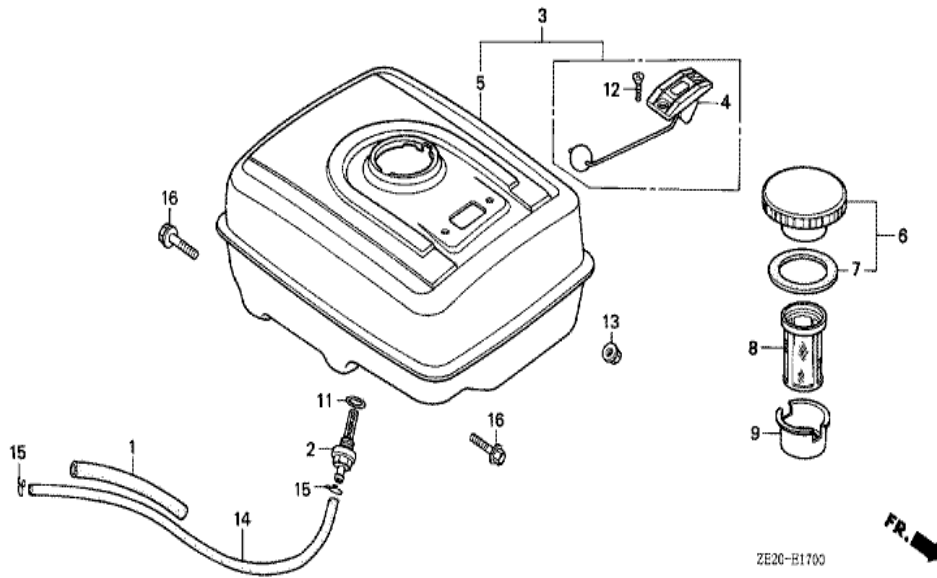

<u>Ref</u>	<u>Partnumber</u>	<u>Description</u>	<u>GX240</u>	<u>Serial Numbers</u>
001	16854-ZE1-000	RUBBER, SUPPORTER (107MM)	1	1523056
001	16854-ZH8-000	RUBBER, SUPPORTER (107MM)	1	1523057
002	16955-ZE1-000	JOINT, FUEL TANK	1	
005	17510-ZE2-000ZA	TANK COMP., FUEL *NH31 *	(1)	1487905
005	17510-ZE2-010ZA	TANK COMP., FUEL *NH31 *	(1)	1487906
006	17620-890-000	CAP COMP., FUEL FILLER	1	
006	17620-890-010	CAP COMP., FUEL FILLER	(1)	
007	17631-329-000	PACKING, FUEL FILLER CAP	1	
007	17631-329-003	PACKING, FUEL FILLER CAP (39X58X3)	(1)	
011	91353-671-004	O-RING, 14MM (NOK)	(1)	
013	94050-08000	NUT, FLANGE, 8MM	2	
014	95001-4522240	TUBE, FUEL, 4.5X222 (95001-45001-60M)	(1)	
015	95002-02080	CLIP, TUBE (B8)	2	
<u>Ref</u>	<u>Partnumber</u>	<u>Description</u>	<u>GX240</u>	<u>Serial Numbers</u>
016	95900-0802500	BOLT, FLANGE, 8X25	2