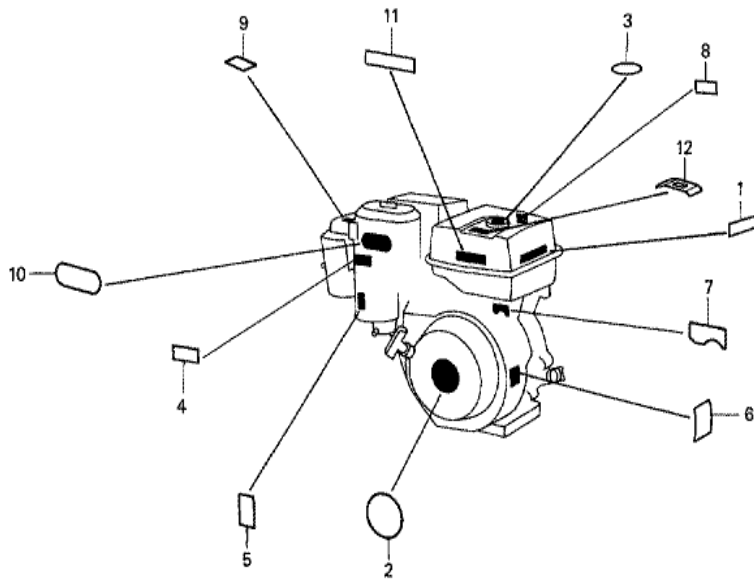

ZE20-E2800

Ref	Partnumber	Description	GX240	Serial Numbers
002	87521-ZE2-830	EMBLEM (EXTERNAL-ALERT)	(1)	
003	87522-ZE1-810	MARK, CAUTION	(1)	
005	87528-ZE2-810	MARK, CHOKE (ORANGE)	(1)	
007	87532-ZE1-810	MARK, OIL ALERT (EXTERNAL)	(1)	3116814