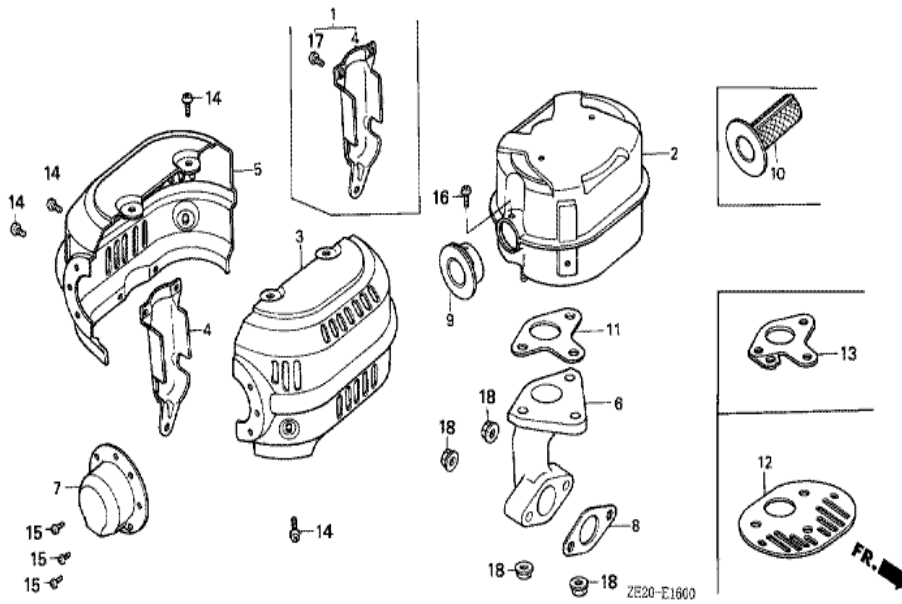

Ref	Partnumber	Description	GX240	Serial Numbers
002	18310-ZE2-821	MUFFLER COMP. (SILENT)	(1)	1118878
002	18310-ZE2-822	MUFFLER COMP. (SILENT)	1	
003	18320-ZE2-821	PROTECTOR, R. MUFFLER (SILENT)	(1)	
005	18325-ZE2-821	PROTECTOR, L. MUFFLER (SILENT)	(1)	
006	18330-ZE2-000	PIPE, EX.	1	
008	18333-ZE2-000	GASKET, EX. PIPE	1	1072859
008	18333-ZE3-000	GASKET, EX. PIPE	1	1072860
011	18381-ZE2-000	GASKET, MUFFLER	1	1381522
014	90050-ZE1-000	SCREW, TAPPING, 5X8	(6)	
016	90055-ZE1-000	SCREW, TAPPING, 4X6	1	1381523
018	94050-08000	NUT, FLANGE, 8MM	2