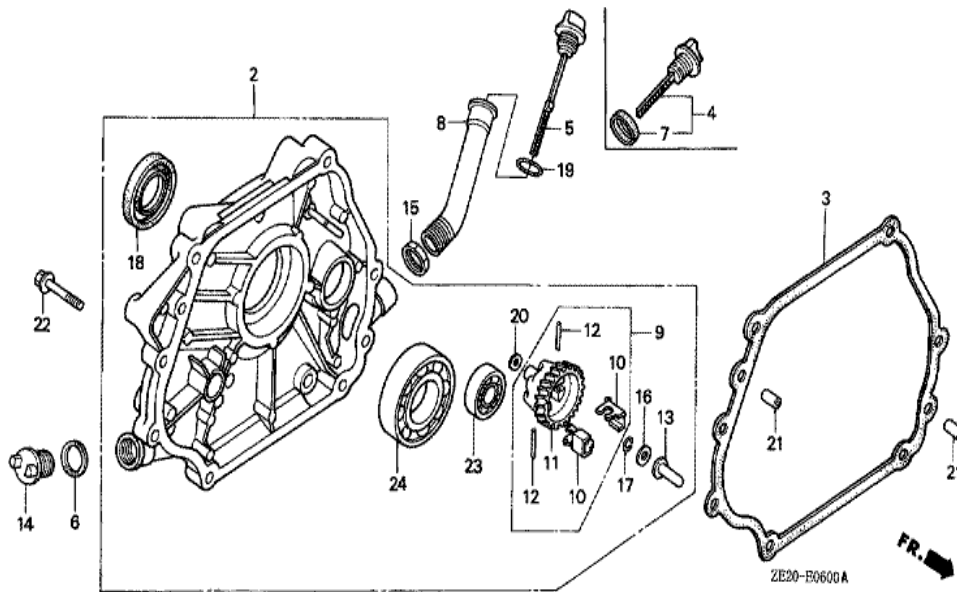

<u>Ref</u>	<u>Partnumber</u>	<u>Description</u>	<u>GX240</u>	<u>Serial Numbers</u>	
002	11300-ZE2-600	COVER ASSY., CRANKCASE	1		
003	11381-ZE2-000	PACKING, CASE COVER	1	3151974	
004	15600-735-700	CAP ASSY., OIL FILLER	(1)		
006	15621-896-010	PACKING, OIL FILLER CAP	1		
007	15625-ZE1-000	PACKING, OIL FILLER CAP	(1)		
009	16510-ZE2-000	GOVERNOR ASSY.	1		
010	16511-ZE2-000	WEIGHT, GOVERNOR	2		
011	16512-ZE2-000	HOLDER, GOVERNOR WEIGHT	1		
012	16513-ZE2-000	PIN, GOVERNOR WEIGHT	2		
014	15620-ZG4-910	CAP, OIL FILLER	1	1528044	
014	25611-735-000	CAP, OIL HOLE	1	1528043	
016	90473-147-000	WASHER, 6X16	1		
017	90602-896-000	CLIP, GOVERNOR HOLDER	1	1287216	
<u>Ref</u>	<u>Partnumber</u>	<u>Description</u>	<u>GX240</u>	<u>Serial Numbers</u>	
017	90602-ZE1-000	CLIP, GOVERNOR HOLDER	1	1287217	
018	91201-890-003	OIL SEAL, 30X46X8	1		
020	94101-06800	WASHER, PLAIN, 6MM	1		
021	90701-HC4-000	DOWEL PIN, 8X12	2	1342866	
021	94301-08120	PIN A, DOWEL, 8X12	2	1240657	1342865
021	94301-08140	DOWEL PIN, 8X14	2		1240656
022	95900-0803500	BOLT, FLANGE, 8X35	7		
024	96100-6206000	BEARING, RADIAL BALL, 6206	1