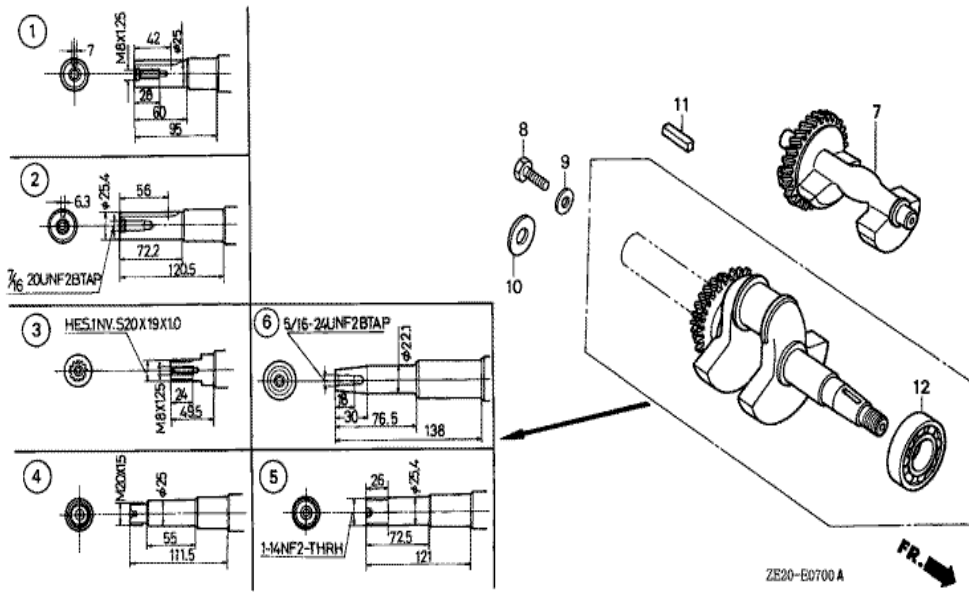

Ref	Partnumber	Description	GX240	Serial Numbers
006	13310-ZE2-670	CRANKSHAFT COMP.	1	1494214
006	13310-ZE2-671	CRANKSHAFT COMP.	1	1494215
012	96100-6206000	BEARING, RADIAL BALL, 6206	1