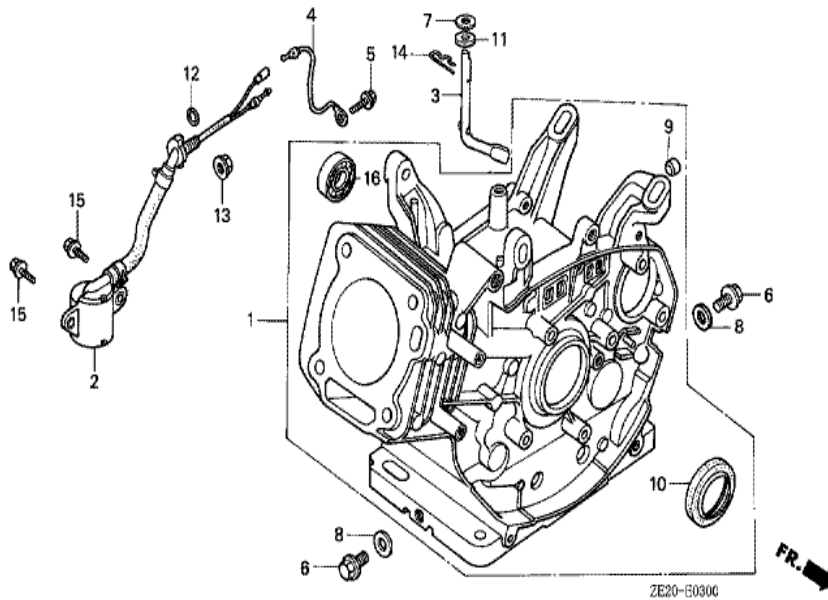

ZE20-E0300

FR. →

Ref	Partnumber	Description	GX240	Serial Numbers
001	120A0-ZE2-000	BARREL ASSY., CYLINDER (STD.)	(1)	1238477
001	120A0-ZE2-010	BARREL ASSY., CYLINDER (STD.)	1	
001	120A0-ZE2-020	BARREL ASSY., CYLINDER (STD.)	(1)	1487105
001	120A0-ZE2-030	BARREL ASSY., CYLINDER (STD.)	(1)	1487106
003	16541-ZE2-000	SHAFT, GOVERNOR ARM	1	
006	90131-883-000	BOLT, DRAIN PLUG, 12X15	2	
007	90446-KE1-000	WASHER, 8.2X17X0.8	1	
008	90601-ZE2-000	WASHER, DRAIN PLUG, 12MM	2	1518601
008	94109-12000	WASHER, DRAIN PLUG, 12MM	2	1518602
009	90801-ZE2-003	PLUG, SEALING (RUBBER 10MM)	1	
010	91201-890-003	OIL SEAL, 30X46X8	(1)	
011	91203-952-771	OIL SEAL, 8X14X5	1	
014	94251-08000	PIN, LOCK, 8MM	1