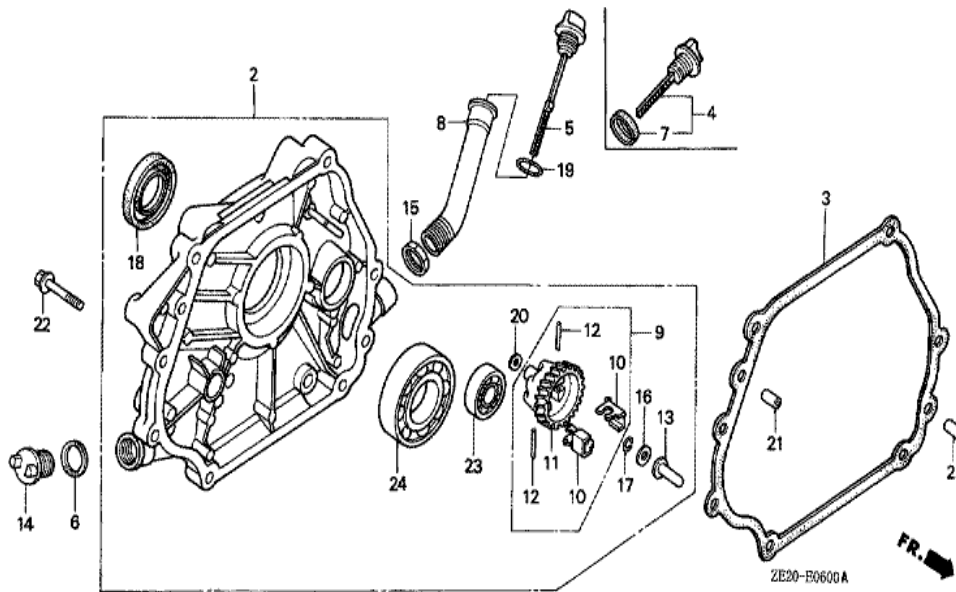

ZE20-E2900

Ref	Partnumber	Description	GX240	Serial Numbers
008	89218-ZE1-000	WRENCH COMP., SPARK PLUG	1	1298646

ZE20-E0300

FR. →

Ref	Partnumber	Description	GX240	Serial Numbers
001	120A0-ZE2-000	BARREL ASSY., CYLINDER (STD.)	(1)	1238477
001	120A0-ZE2-010	BARREL ASSY., CYLINDER (STD.)	1	
001	120A0-ZE2-020	BARREL ASSY., CYLINDER (STD.)	(1)	1487105
001	120A0-ZE2-030	BARREL ASSY., CYLINDER (STD.)	(1)	1487106
003	16541-ZE2-000	SHAFT, GOVERNOR ARM	1	
006	90131-883-000	BOLT, DRAIN PLUG, 12X15	2	
007	90446-KE1-000	WASHER, 8.2X17X0.8	1	
008	90601-ZE2-000	WASHER, DRAIN PLUG, 12MM	2	1518601
008	94109-12000	WASHER, DRAIN PLUG, 12MM	2	1518602
009	90801-ZE2-003	PLUG, SEALING (RUBBER 10MM)	1	
010	91201-890-003	OIL SEAL, 30X46X8	(1)	
011	91203-952-771	OIL SEAL, 8X14X5	1	
014	94251-08000	PIN, LOCK, 8MM	1	

Ref	Partnumber	Description	GX240	Serial Numbers
002	11300-ZE2-630	COVER ASSY., CRANKCASE	1	
003	11381-ZE2-000	PACKING, CASE COVER	1	3151974
004	15600-735-700	CAP ASSY., OIL FILLER	(1)	
006	15621-896-010	PACKING, OIL FILLER CAP	1	
007	15625-ZE1-000	PACKING, OIL FILLER CAP	(1)	
009	16510-ZE2-000	GOVERNOR ASSY.	1	
010	16511-ZE2-000	WEIGHT, GOVERNOR	2	
011	16512-ZE2-000	HOLDER, GOVERNOR WEIGHT	1	
012	16513-ZE2-000	PIN, GOVERNOR WEIGHT	2	
013	16531-Z0A-000	SLIDER, GOVERNOR	1	
014	15620-ZG4-910	CAP, OIL FILLER	1	1528044
014	25611-735-000	CAP, OIL HOLE	1	1528043
016	90473-147-000	WASHER, 6X16	1	
Ref	Partnumber	Description	GX240	Serial Numbers
017	90602-896-000	CLIP, GOVERNOR HOLDER	1	1287216
017	90602-ZE1-000	CLIP, GOVERNOR HOLDER	1	1287217
018	91201-889-003	OIL SEAL, 30X45X8	1	
020	94101-06800	WASHER, PLAIN, 6MM	1	
021	90701-HC4-000	DOWEL PIN, 8X12	2	1342866
021	94301-08120	PIN A, DOWEL, 8X12	2	1240657 1342865
022	95900-0803500	BOLT, FLANGE, 8X35	7	
024	96100-6206000	BEARING, RADIAL BALL, 6206	1	