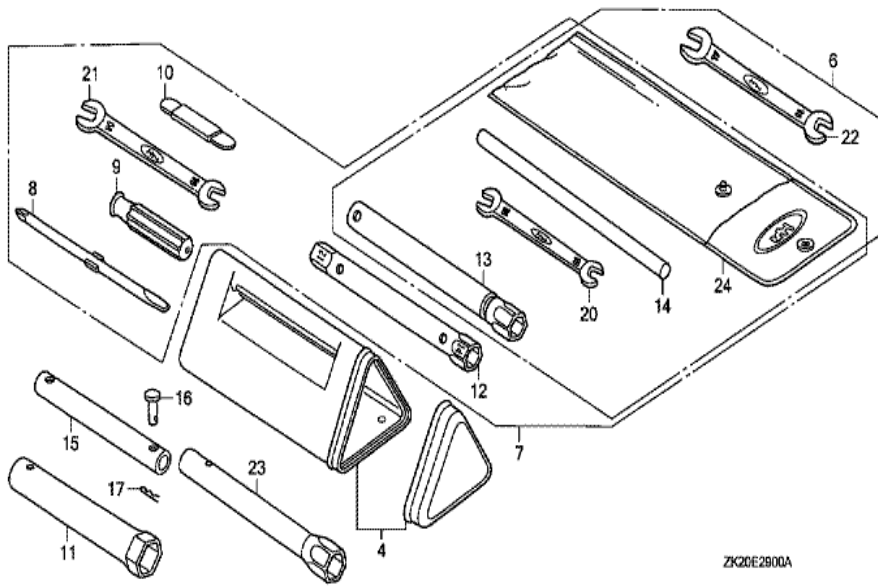

ZK20E2900A

Ref	Partnumber	Description	GX240K1	Serial Numbers
013	89218-ZE1-000	WRENCH COMP., SPARK PLUG	1	
013	89218-ZE1-000	WRENCH COMP., SPARK PLUG	1