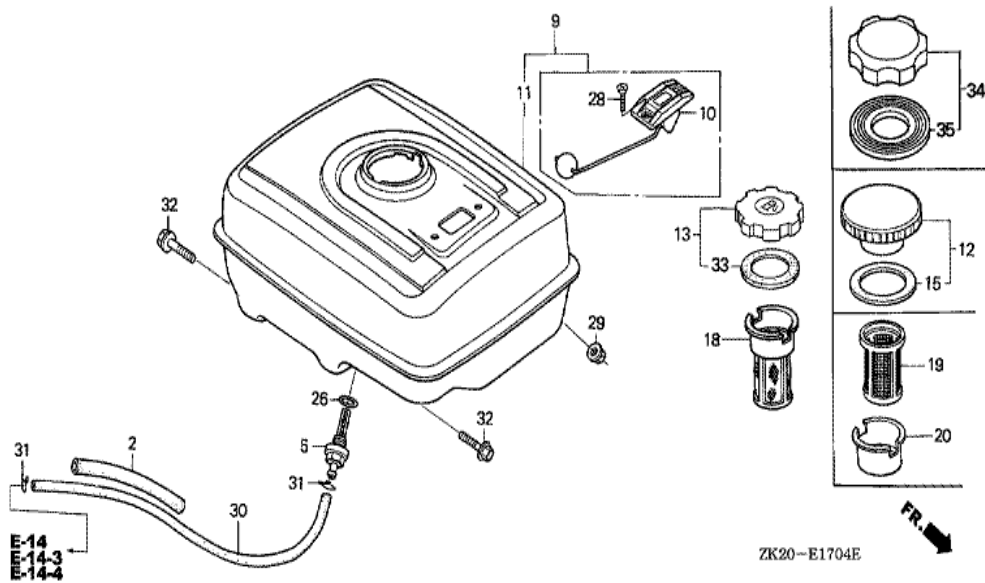

Ref	Partnumber	Description	GX240K1	Serial Numbers
002	16854-ZH8-000	RUBBER, SUPPORTER (107MM)	1	3411798
002	16854-ZH8-000	RUBBER, SUPPORTER (107MM)	1	
005	16955-ZE1-000	JOINT, FUEL TANK	1	
011	17510-ZE2-010ZA	TANK COMP., FUEL *NH31 *	1	
012	17620-ZE2-W00	CAP COMP., FUEL FILLER (CHROME PLATED)	1	4495553
012	17620-ZE2-W00	CAP COMP., FUEL FILLER (CHROME PLATED)	1	3254423
013	17620-ZH7-023	CAP COMP., FUEL FILLER (BLACK)	(1)	3254424
013	17620-ZH7-023	CAP COMP., FUEL FILLER (BLACK)	1	3254424
015	17631-329-003	PACKING, FUEL FILLER CAP (39X58X3)	1	
015	17631-329-003	PACKING, FUEL FILLER CAP (39X58X3)	1	3254423
018	17672-ZE2-W01	FILTER, FUEL	1	3200766
018	17672-ZE2-W01	FILTER, FUEL	1	3190916
019	17672-880-000	FILTER, FUEL	1	3118370 3190915
<u>Ref</u>	<u>Partnumber</u>	<u>Description</u>	<u>GX240K1</u>	<u>Serial Numbers</u>
020	17673-893-000	HOLDER, FUEL FILTER	1	3118370 3190915
020	17673-893-000	HOLDER, FUEL FILTER	1	3118370 3190915
026	91353-671-004	O-RING, 14MM (NOK)	1	
029	94050-08000	NUT, FLANGE, 8MM	2	
030	95001-4522240	TUBE, FUEL, 4.5X222 (95001-45001-60M)	1	
031	95002-02080	CLIP, TUBE (B8)	2	
032	95701-0802500	BOLT, FLANGE, 8X25	2	
032	95701-0802500	BOLT, FLANGE, 8X25	2	
033	17631-ZH7-003	PACKING, FUEL FILLER CAP (39X58X3)	1	4495553
033	17631-ZH7-003	PACKING, FUEL FILLER CAP (39X58X3)	1	3254424