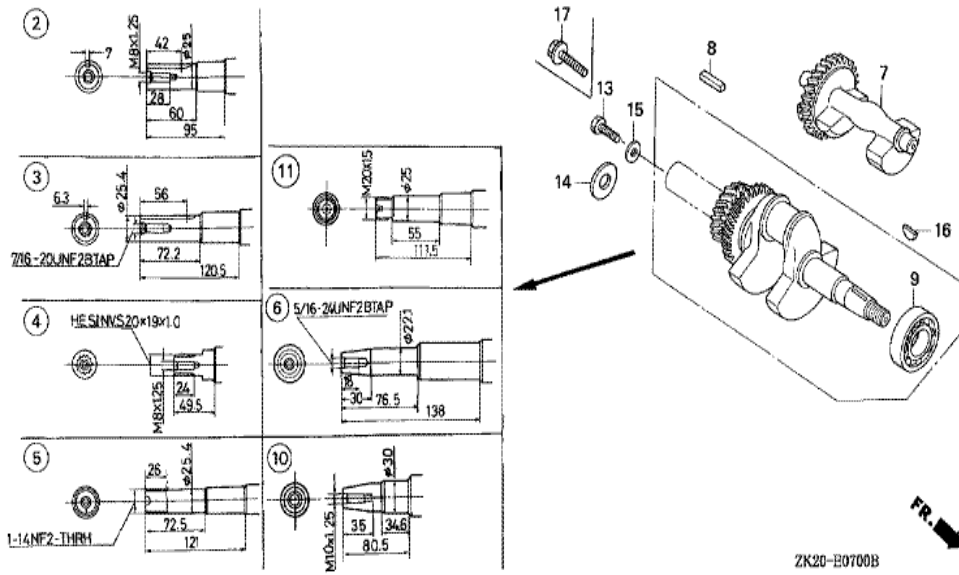

Ref	Partnumber	Description	GX240K1	Serial Numbers
008	90741-889-810	KEY, 7X7X33 (YELLOW) (O.S.)	(1)	
008	90741-889-810	KEY, 7X7X33 (YELLOW) (O.S.)	(1)	
009	96100-6206000	BEARING, RADIAL BALL, 6206	1	
010	13310-ZE2-701	CRANKSHAFT COMP.	1	4766115
016	90741-ZE2-000	KEY, SPECIAL WOODRUFF, 25X18	1	
016	90741-ZE2-000	KEY, SPECIAL WOODRUFF, 25X18	1