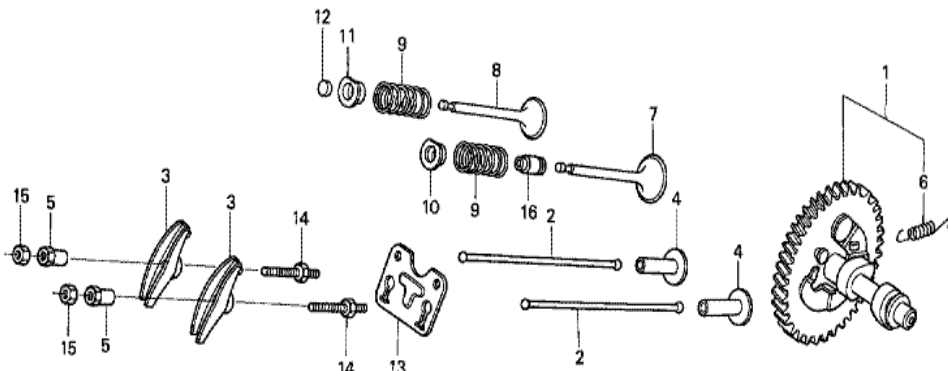

ZK20-E0900A

<u>Ref</u>	<u>Partnumber</u>	<u>Description</u>	<u>GX240K1</u>	<u>Serial Numbers</u>
001	14100-ZE2-W01	CAMSHAFT ASSY.	1	3620689
001	14100-ZE2-W01	CAMSHAFT ASSY.	1	3860625
001	14100-ZH9-000	CAMSHAFT ASSY.	1	
001	14100-ZH9-000	CAMSHAFT ASSY.	1	3620888
001	14100-ZH9-010	CAMSHAFT ASSY.	1	3620889
001	14100-ZH9-010	CAMSHAFT ASSY.	1	3620889 3860624
002	14410-ZE2-013	ROD, PUSH	2	
003	14431-ZE2-010	ARM, VALVE ROCKER	2	
003	14431-ZE2-010	ARM, VALVE ROCKER	2	
004	14441-ZE2-000	LIFTER, VALVE	2	
005	14451-ZE1-013	PIVOT, ROCKER ARM	2	
006	14568-ZE1-000	SPRING, WEIGHT RETURN	1	
007	14711-ZE2-000	VALVE, IN.	1	
<u>Ref</u>	<u>Partnumber</u>	<u>Description</u>	<u>GX240K1</u>	<u>Serial Numbers</u>
008	14721-ZE2-000	VALVE, EX.	1	
009	14751-ZE2-003	SPRING, VALVE	2	
010	14771-ZE2-000	RETAINER, IN. VALVE SPRING	1	
011	14773-ZE2-000	RETAINER, EX. VALVE SPRING	1	
011	14773-ZE2-000	RETAINER, EX. VALVE SPRING	1	
012	14781-ZE2-000	ROTATOR, VALVE	1	
013	14791-ZE2-010	GUIDE, PUSH ROD	1	
014	90012-ZE0-010	BOLT, PIVOT, 8MM	2	
015	90206-ZE1-000	NUT, PIVOT ADJUSTING	2	
016	12209-ZE8-003	SEAL, VALVE STEM	1	4081305
016	12209-ZE8-003	SEAL, VALVE STEM	1	4081305