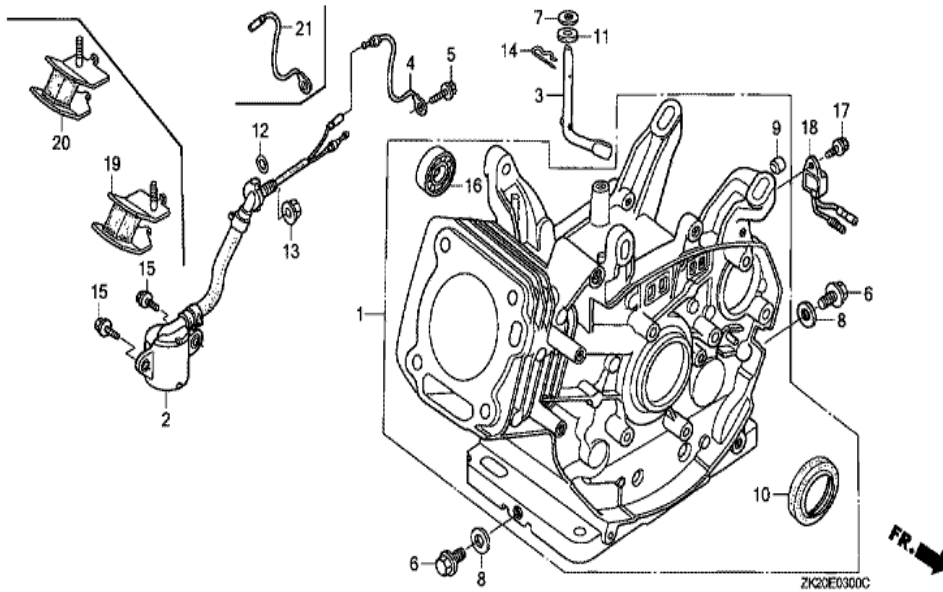

Ref	Partnumber	Description	GX240K1	Serial Numbers
002	16551-ZE2-000	ARM, GOVERNOR	1	
003	16555-ZE2-000	ROD, GOVERNOR	1	
003	16555-ZE2-000	ROD, GOVERNOR	1	
004	16561-ZE2-000	SPRING, GOVERNOR (L=145.0MM) (WIRE DIAME	1	3156815
005	16562-ZE2-000	SPRING, THROTTLE RETURN	1	3337056
010	16570-ZE2-721	CONTROL ASSY.	1	
017	16584-883-300	SPRING, CONTROL ADJUSTING	(1)	
023	90013-883-000	BOLT, FLANGE, 6X12 (CT200)	2	
024	90015-ZE5-010	BOLT, GOVERNOR ARM	1	
031	94050-06000	NUT, FLANGE, 6MM	1	
042	93500-050350A	SCREW, PAN, 5X35	1	
042	93500-050350A	SCREW, PAN, 5X35	1	

ZK20E2900A

Ref	Partnumber	Description	GX240K1	Serial Numbers
013	89218-ZE1-000	WRENCH COMP., SPARK PLUG	1	
013	89218-ZE1-000	WRENCH COMP., SPARK PLUG	1	

Ref	Partnumber	Description	GX240K1	Serial Numbers
001	12000-ZE2-040	BARREL ASSY., CYLINDER (STD.)	1	4081304
001	12000-ZE2-040	BARREL ASSY., CYLINDER (STD.)	1	4081304
001	12000-ZE2-050	BARREL ASSY., CYLINDER (STD.)	1	4081305
001	12000-ZE2-050	BARREL ASSY., CYLINDER (STD.)	1	4081305
003	16541-ZE2-010	SHAFT, GOVERNOR ARM	1	
006	90131-883-000	BOLT, DRAIN PLUG, 12X15	2	
007	90446-KE1-000	WASHER, 8.2X17X0.8	1	
008	94109-12000	WASHER, DRAIN PLUG, 12MM	2	
009	90801-ZE2-003	PLUG, SEALING (RUBBER 10MM)	1	
010	91201-890-003	OIL SEAL, 30X46X8	1	
014	94251-08000	PIN, LOCK, 8MM	1	3332421
014	94251-10000	PIN, LOCK, 10MM	1	3332422
014	94251-10000	PIN, LOCK, 10MM	1	3332422