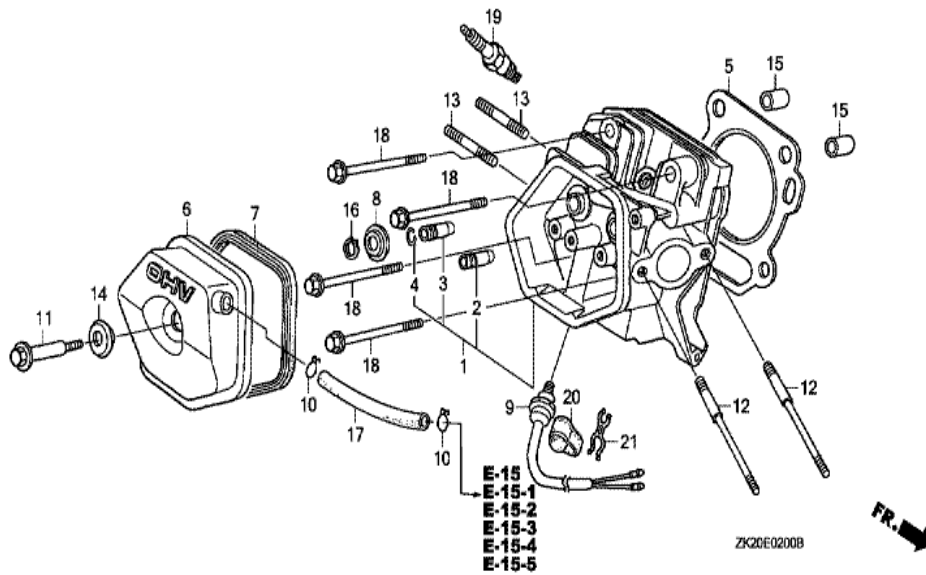

Ref	Partnumber	Description	GX240K1	Serial Numbers
001	12200-ZH9-000	HEAD COMP., CYLINDER	1	
002	12204-ZE2-306	GUIDE, IN. VALVE (O.S.)	1	
003	12205-ZE2-305	GUIDE, EX. VALVE (OS)	1	
004	12216-ZE2-300	CLIP, VALVE GUIDE	1	
005	12251-ZE2-800	GASKET, CYLINDER HEAD	1	
006	12310-ZE2-010	COVER COMP., HEAD	1	3146326
006	12310-ZE2-010	COVER COMP., HEAD	1	3146326
006	12310-ZE2-020	COVER COMP., HEAD	1	3146327
006	12310-ZE2-020	COVER COMP., HEAD	1	3146327
007	12391-ZE2-020	PACKING, HEAD COVER	1	
008	14775-ZE2-010	SEAT, VALVE SPRING	1	
011	90014-ZE2-000	BOLT, HEAD COVER	1	
012	90042-ZE2-000	BOLT, STUD, 8X123	2