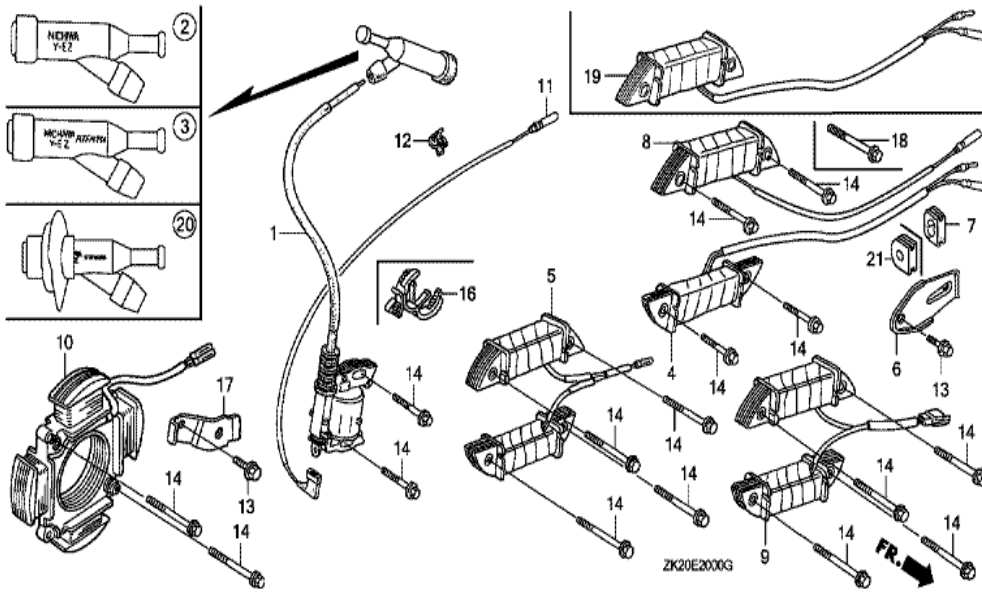

Ref	Partnumber	Description	GX240K1	Serial Numbers
001	30500-ZF6-W02	COIL ASSY., IGNITION	1	
001	30500-ZF6-W02	COIL ASSY., IGNITION	1	
003	30700-ZE1-013	CAP ASSY., NOISE SUPPRESSOR (NICHWA Y-E	1	3860625
007	31512-ZE2-000	GROMMET, CORD	1	
011	36101-ZE1-010	CORD, STOP SWITCH (370MM)	1	
012	36103-ZE1-000	HOLDER, STOP SWITCH CORD	1	
012	36103-ZE1-000	HOLDER, STOP SWITCH CORD	1	
014	90015-883-000	BOLT, FLANGE, 6X28 (CT200)	N