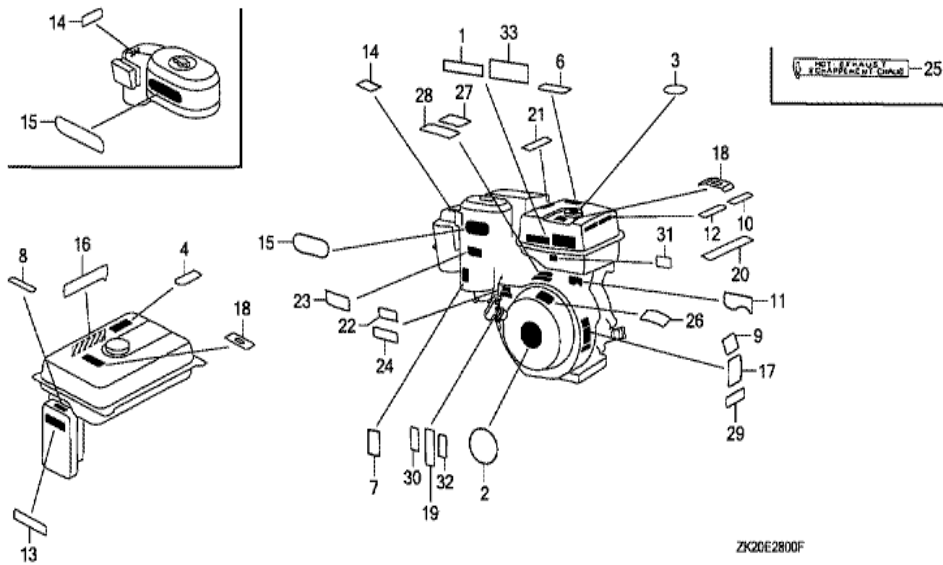

Ref	Partnumber	Description	GX240K1	Serial Numbers
001	12200-ZH9-000	HEAD COMP., CYLINDER	1	
002	12204-ZE2-306	GUIDE, IN. VALVE (O.S.)	1	
003	12205-ZE2-305	GUIDE, EX. VALVE (OS)	1	
004	12216-ZE2-300	CLIP, VALVE GUIDE	1	
005	12251-ZE2-800	GASKET, CYLINDER HEAD	1	
006	12310-ZE2-010	COVER COMP., HEAD	1	3146326
006	12310-ZE2-010	COVER COMP., HEAD	1	3146326
006	12310-ZE2-020	COVER COMP., HEAD	1	3146327
006	12310-ZE2-020	COVER COMP., HEAD	1	3146327
007	12391-ZE2-020	PACKING, HEAD COVER	1	
008	14775-ZE2-010	SEAT, VALVE SPRING	1	
011	90014-ZE2-000	BOLT, HEAD COVER	1	
012	90042-ZE2-000	BOLT, STUD, 8X123	2	

Ref	Partnumber	Description	GX240K1	Serial Numbers
002	16551-ZE2-000	ARM, GOVERNOR	1	
003	16555-ZE2-000	ROD, GOVERNOR	1	
003	16555-ZE2-000	ROD, GOVERNOR	1	
004	16561-ZE2-000	SPRING, GOVERNOR (L=145.0MM) (WIRE DIAME	1	3156815
005	16562-ZE2-000	SPRING, THROTTLE RETURN	1	3337056
010	16570-ZE2-721	CONTROL ASSY.	1	
017	16584-883-300	SPRING, CONTROL ADJUSTING	(1)	
023	90013-883-000	BOLT, FLANGE, 6X12 (CT200)	2	
024	90015-ZE5-010	BOLT, GOVERNOR ARM	1	
031	94050-06000	NUT, FLANGE, 6MM	1	
042	93500-050350A	SCREW, PAN, 5X35	1	
042	93500-050350A	SCREW, PAN, 5X35	1	