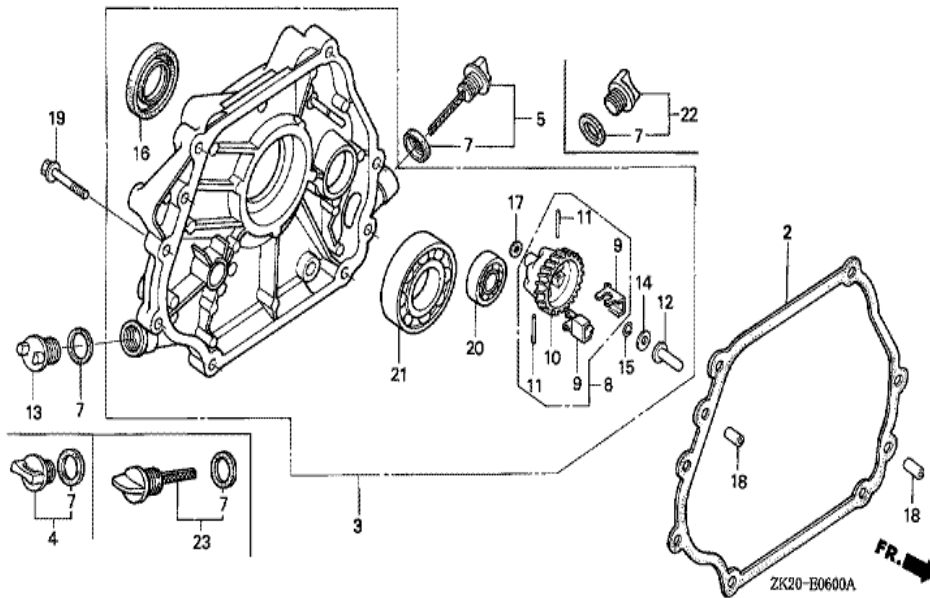

Ref	Partnumber	Description	GX240K1	Serial Numbers
002	16551-ZE2-000	ARM, GOVERNOR	1	
003	16555-ZE2-000	ROD, GOVERNOR	1	
003	16555-ZE2-000	ROD, GOVERNOR	1	
004	16561-ZE2-000	SPRING, GOVERNOR (L=145.0MM) (WIRE DIAME	1	3156815
005	16562-ZE2-000	SPRING, THROTTLE RETURN	1	3337056
010	16570-ZE2-721	CONTROL ASSY.	1	
017	16584-883-300	SPRING, CONTROL ADJUSTING	(1)	
023	90013-883-000	BOLT, FLANGE, 6X12 (CT200)	2	
024	90015-ZE5-010	BOLT, GOVERNOR ARM	1	
031	94050-06000	NUT, FLANGE, 6MM	1	
042	93500-050350A	SCREW, PAN, 5X35	1	
042	93500-050350A	SCREW, PAN, 5X35	1	

ZK20E2900A

Ref	Partnumber	Description	GX240K1	Serial Numbers
013	89218-ZE1-000	WRENCH COMP., SPARK PLUG	1	
013	89218-ZE1-000	WRENCH COMP., SPARK PLUG	1	

Ref	Partnumber	Description	GX240K1	Serial Numbers
001	12000-ZE2-040	BARREL ASSY., CYLINDER (STD.)	1	4081304
001	12000-ZE2-040	BARREL ASSY., CYLINDER (STD.)	1	4081304
001	12000-ZE2-050	BARREL ASSY., CYLINDER (STD.)	1	4081305
001	12000-ZE2-050	BARREL ASSY., CYLINDER (STD.)	1	4081305
003	16541-ZE2-010	SHAFT, GOVERNOR ARM	1	
006	90131-883-000	BOLT, DRAIN PLUG, 12X15	2	
007	90446-KE1-000	WASHER, 8.2X17X0.8	1	
008	94109-12000	WASHER, DRAIN PLUG, 12MM	2	
009	90801-ZE2-003	PLUG, SEALING (RUBBER 10MM)	1	
010	91201-890-003	OIL SEAL, 30X46X8	1	
014	94251-08000	PIN, LOCK, 8MM	1	3332421
014	94251-10000	PIN, LOCK, 10MM	1	3332422
014	94251-10000	PIN, LOCK, 10MM	1	3332422