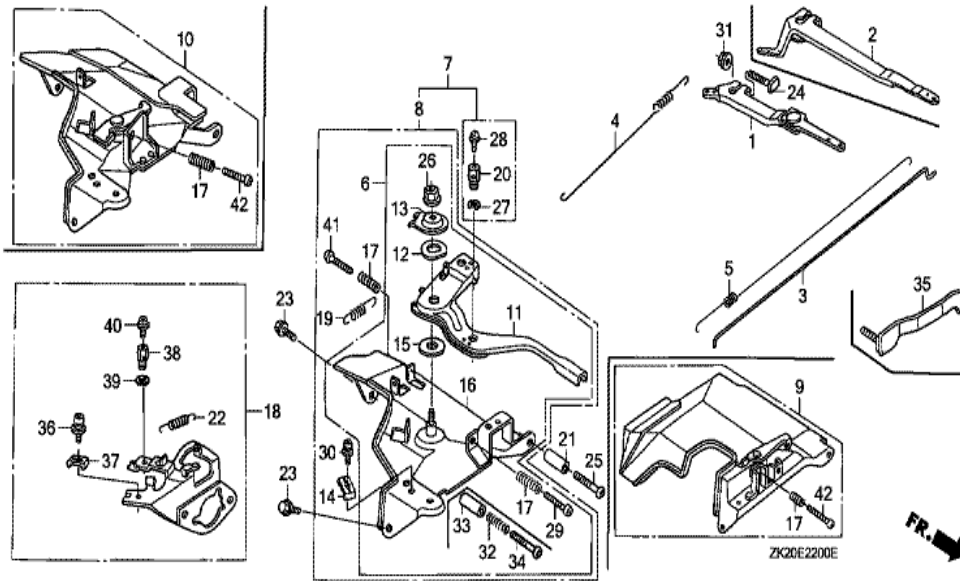

Ref	Partnumber	Description	GX240K1	Serial Numbers
002	19511-ZE2-000	FAN, COOLING	1	
005	28451-ZE2-W01	PULLEY, STARTER	1	
009	31100-ZE2-010	FLYWHEEL COMP.	1	3337056
013	90201-ZE3-790	NUT, SPECIAL, 16MM	1	3467138
013	90201-ZE3-790	NUT, SPECIAL, 16MM	1	4835166
013	90201-ZE3-V00	NUT, SPECIAL, 16MM	1	
013	90201-ZE3-V00	NUT, SPECIAL, 16MM	1	3467139

Ref	Partnumber	Description	GX240K1	Serial Numbers
001	12200-ZH9-000	HEAD COMP., CYLINDER	1	
002	12204-ZE2-306	GUIDE, IN. VALVE (O.S.)	1	
003	12205-ZE2-305	GUIDE, EX. VALVE (OS)	1	
004	12216-ZE2-300	CLIP, VALVE GUIDE	1	
005	12251-ZE2-800	GASKET, CYLINDER HEAD	1	
006	12310-ZE2-010	COVER COMP., HEAD	1	3146326
006	12310-ZE2-010	COVER COMP., HEAD	1	3146326
006	12310-ZE2-020	COVER COMP., HEAD	1	3146327
006	12310-ZE2-020	COVER COMP., HEAD	1	3146327
007	12391-ZE2-020	PACKING, HEAD COVER	1	
008	14775-ZE2-010	SEAT, VALVE SPRING	1	
011	90014-ZE2-000	BOLT, HEAD COVER	1	
012	90042-ZE2-000	BOLT, STUD, 8X123	2	

Ref	Partnumber	Description	GX240K1	Serial Numbers
002	16551-ZE2-000	ARM, GOVERNOR	1	
003	16555-ZE2-000	ROD, GOVERNOR	1	
003	16555-ZE2-000	ROD, GOVERNOR	1	
004	16561-ZE2-000	SPRING, GOVERNOR (L=145.0MM) (WIRE DIAME	1	3156815
005	16562-ZE2-000	SPRING, THROTTLE RETURN	1	3337056
010	16570-ZE2-721	CONTROL ASSY.	1	
017	16584-883-300	SPRING, CONTROL ADJUSTING	(1)	
023	90013-883-000	BOLT, FLANGE, 6X12 (CT200)	2	
024	90015-ZE5-010	BOLT, GOVERNOR ARM	1	
031	94050-06000	NUT, FLANGE, 6MM	1	
042	93500-050350A	SCREW, PAN, 5X35	1	
042	93500-050350A	SCREW, PAN, 5X35	1	