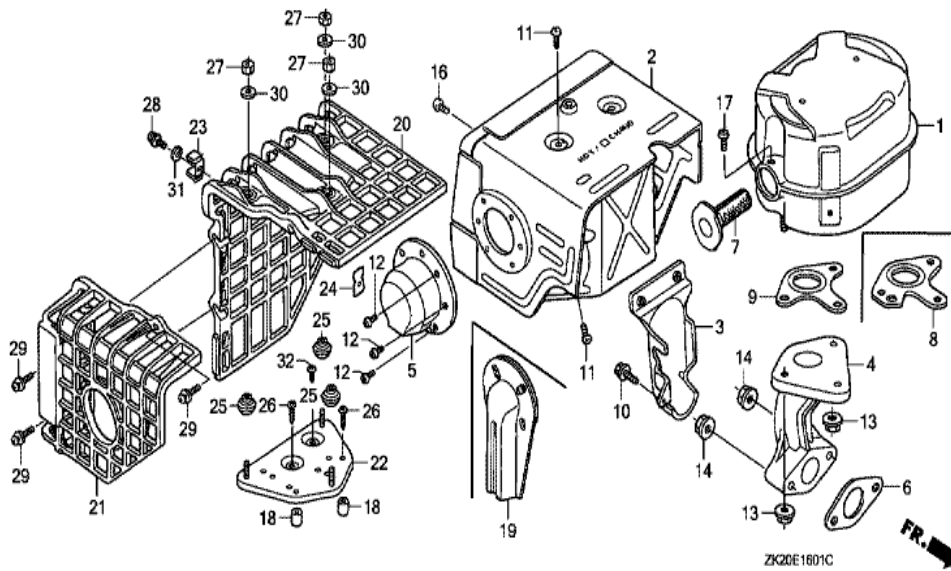

Ref	Partnumber	Description	GX240K1	Serial Numbers
001	18310-ZE2-W00	MUFFLER COMP.	1	
002	18320-ZE2-W01	PROTECTOR COMP., MUFFLER (STD.)	1	
004	18330-ZE2-W00	PIPE, EX.	1	
006	18333-ZE3-800	GASKET, EX. PIPE	(1)	
009	18381-ZE2-800	GASKET, MUFFLER (NIPPON LEAKLESS)	1	
011	90050-ZE1-000	SCREW, TAPPING, 5X8	4	
013	94050-08000	NUT, FLANGE, 8MM	3	
014	94050-08000	NUT, FLANGE, 8MM	2