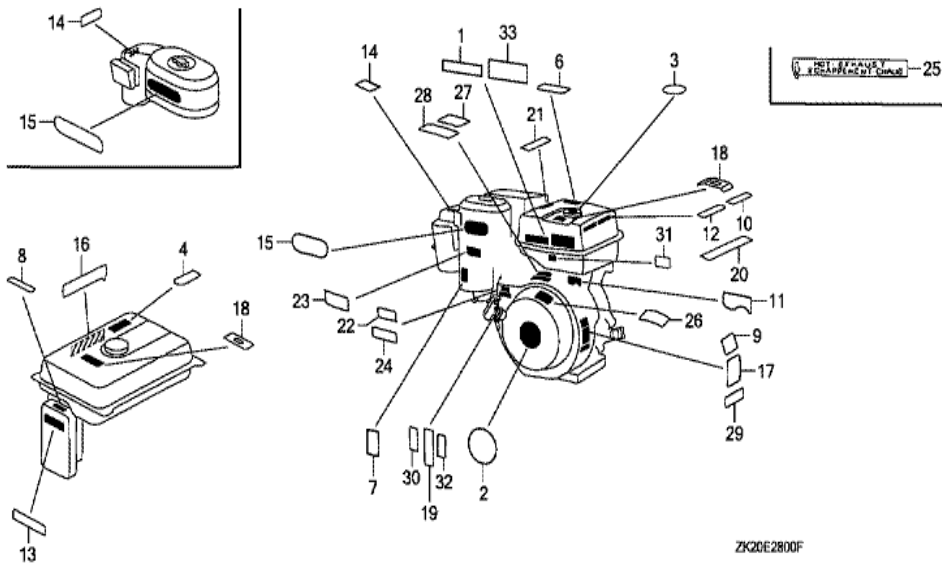

ZK20E2800F

Ref	Partnumber	Description	GX240K1	Serial Numbers
001	87522-ZH8-W40	MARK, CAUTION (PICTOGRAPH)	1	4528690
001	87522-ZH8-W40	MARK, CAUTION (PICTOGRAPH)	1	
002	87521-ZE2-W01	EMBLEM (GX240 HONDA 8.0)	1	3117235
002	87521-ZE2-W01	EMBLEM (GX240 HONDA 8.0)	1	4192760
002	87521-ZE2-W02	EMBLEM (GX240 HONDA 8.0)	1	4465232
002	87521-ZE2-W02	EMBLEM (GX240 HONDA 8.0)	1	4192761
007	87528-ZF6-W40	MARK, CHOKE (BLACK)	1	3302522
007	87528-ZF6-W40	MARK, CHOKE (BLACK)	1	
024	87532-ZH8-W40	MARK, THROTTLE INDICATION	1	
031	87135-ZE2-000	LABEL, E-SPEC (HONDA) (EPA STANDARD) (15	1	4081617 4217821
031	87135-ZE2-000	LABEL, E-SPEC (HONDA) (EPA STANDARD) (15	1	4081617 4217821
031	87135-ZE2-010	LABEL, E-SPEC (EPA STANDARD) (15.5X60.0)	1	4217822
031	87135-ZE2-010	LABEL, E-SPEC (EPA STANDARD) (15.5X60.0)	1	4217822