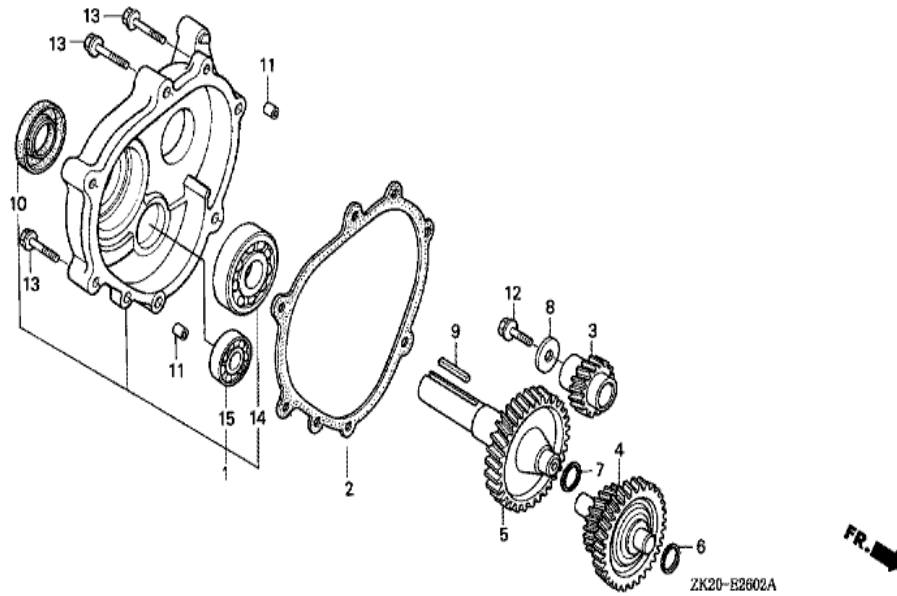

<u>Ref</u>	<u>Partnumber</u>	<u>Description</u>	<u>GX240K1</u>	<u>Serial Numbers</u>
001	11500-ZE2-620	COVER ASSY., REDUCTION CASE	1	
002	11521-ZE2-800	PACKING, CHAIN CASE COVER	1	
003	22103-ZE2-620	GEAR, PRIMARY DRIVE (17T)	1	
004	23220-ZE2-621	COUNTERSHAFT COMP. (18T/40T)	1	
005	23710-ZE2-621	SHAFT, P.T.O. (46T)	1	
006	90401-ZE2-620	SHIM A	(N)	
007	90402-ZE2-620	SHIM B	(N)	
008	90473-842-000	WASHER, 8MM	1	
009	90745-ZE2-600	KEY, 6.3X6.3X43	1	
010	91201-890-003	OIL SEAL, 30X46X8	1	
011	94301-08140	DOWEL PIN, 8X14	2	
012	95701-0802500	BOLT, FLANGE, 8X25	1	
013	95701-0804000	BOLT, FLANGE, 8X40	6	
<u>Ref</u>	<u>Partnumber</u>	<u>Description</u>	<u>GX240K1</u>	<u>Serial Numbers</u>
014	96100-6206000	BEARING, RADIAL BALL, 6206	1	
015	96100-6302000	BEARING, RADIAL BALL, 6302	1