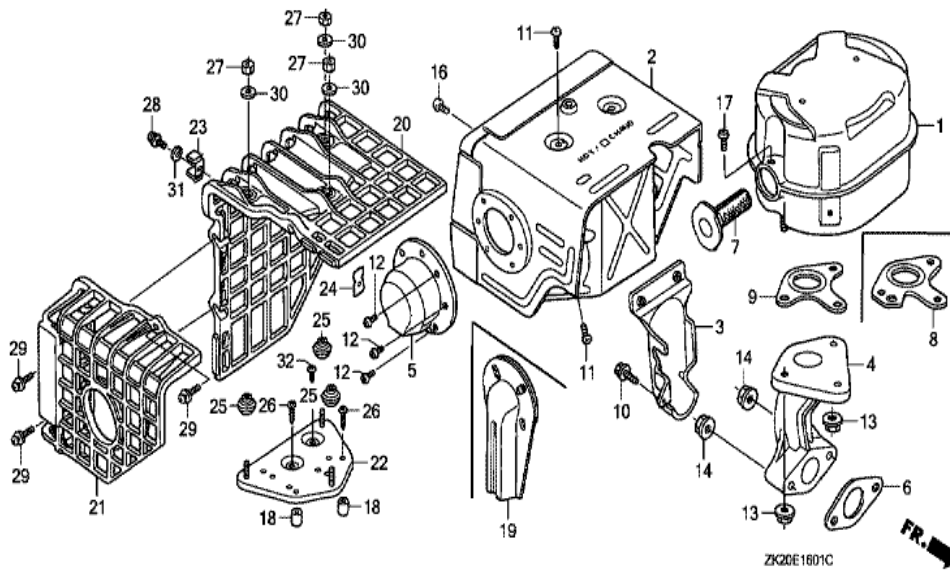

<u>Ref</u>	<u>Partnumber</u>	<u>Description</u>	<u>GX240K1</u>	<u>Serial Numbers</u>
001	18310-ZE2-W00	MUFFLER COMP.	1	
002	18320-ZE2-W01	PROTECTOR COMP., MUFFLER (STD.)	1	
004	18330-ZE2-W00	PIPE, EX.	1	
006	18333-ZE3-800	GASKET, EX. PIPE	(1)	
009	18381-ZE2-800	GASKET, MUFFLER (NIPPON LEAKLESS)	1	
011	90050-ZE1-000	SCREW, TAPPING, 5X8	4	
013	94050-08000	NUT, FLANGE, 8MM	3	
014	94050-08000	NUT, FLANGE, 8MM	2	
018	17233-896-701	COLLAR, AIR CLEANER CASE	(2)	
020	18433-ZK9-W40	COVER COMP., MUFFLER	(1)	
021	18434-ZK9-W40	COVER COMP., RR. MUFFLER	(1)	
022	18436-ZH8-W40	BASE COMP., MUFFLER COVER	(1)	
023	18437-ZF6-W40	STAY, MUFFLER COVER	(1)	
<u>Ref</u>	<u>Partnumber</u>	<u>Description</u>	<u>GX240K1</u>	<u>Serial Numbers</u>
024	18438-ZF6-W40	PLATE, SET	(1)	
025	18466-ZH8-W40	SPACER, MUFFLER COVER	(3)	
026	90050-ZH8-W40	SCREW, TAPPING, 5X25	(2)	
027	90302-KF9-900	NUT, HEX., 5MM	(3)	
028	93891-0501200	SCREW-WASHER, 5X12	(1)	
029	93891-0602007	SCREW-WASHER, 6X20	(3)	
030	94103-05700	WASHER, PLAIN, 5MM	(3)	
031	94111-05000	WASHER, SPRING, 5MM	(1)	
032	90050-ZE1-000	SCREW, TAPPING, 5X8	(1)