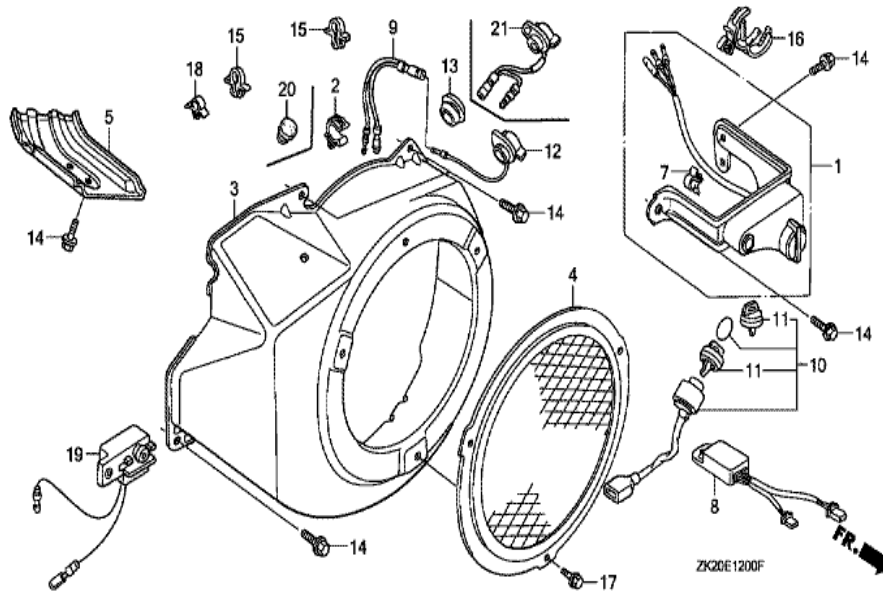

ZK20-E1100A

FR. →

<u>Ref</u>	<u>Partnumber</u>	<u>Description</u>	<u>GX240K1</u>	<u>Serial Numbers</u>
001	28400-ZE2-W01ZA	STARTER ASSY., RECOIL *R8 *	1	
002	28410-ZE2-W01ZA	CASE COMP., RECOIL STARTER *R8 *	1	
003	28421-ZE2-W01	PULLEY, RECOIL STARTER	1	
004	28422-ZE2-W01	RATCHET, STARTER	2	
005	28441-ZE2-W01	SPRING, FRICTION	1	
006	28442-ZE2-W01	SPRING, STARTER RETURN	1	
007	28443-ZE2-W01	SPRING, RATCHET	2	
008	28444-ZE2-W01	RETAINER, SPRING	1	
010	28461-ZE2-W02	GRIP, STARTER	1	4914022
011	28462-ZE2-W01	ROPE, RECOIL STARTER	1	3793540
011	28462-ZE2-W01	ROPE, RECOIL STARTER	1	3793540
011	28462-ZE2-W11	ROPE, RECOIL STARTER	1	
011	28462-ZE2-W11	ROPE, RECOIL STARTER	1	3793541
<u>Ref</u>	<u>Partnumber</u>	<u>Description</u>	<u>GX240K1</u>	<u>Serial Numbers</u>
012	28469-ZE2-W01	REINFORCEMENT, GRIP	1	
012	28469-ZE2-W01	REINFORCEMENT, GRIP	1	3793540
013	90004-ZE2-W01	SCREW, CENTER	1	
014	90008-ZE2-003	BOLT, FLANGE, 6X10	3	

Ref	Partnumber	Description	GX240K1	Serial Numbers
002	16731-ZE2-003	CLIP, TUBE	1	
003	19610-ZE2-010ZA	COVER COMP., FAN *R8 *	1	
005	19631-ZE2-D00	SHROUD	1	
012	36100-ZH8-W41	SWITCH ASSY., ENGINE STOP	1	3313582
012	36100-ZH8-W41	SWITCH ASSY., ENGINE STOP	1	
014	90013-883-000	BOLT, FLANGE, 6X12 (CT200)	8	3116814
014	90013-883-000	BOLT, FLANGE, 6X12 (CT200)	6	3116815

Ref	Partnumber	Description	GX240K1	Serial Numbers
001	16010-ZE2-812	GASKET SET	1	
002	16011-ZA0-931	VALVE SET, FLOAT	1	
003	16013-ZA0-931	FLOAT SET	1	
004	16015-ZE2-005	CHAMBER SET, FLOAT	(1)	BE15G A
004	16015-ZE2-005	CHAMBER SET, FLOAT	1	BE15G A
005	16016-ZE0-005	SCREW SET, PILOT	(1)	
005	16016-ZE0-005	SCREW SET, PILOT	1	BE70B A
006	16028-ZE0-005	SCREW SET	1	
007	16044-ZE2-005	CHOKE SET	1	
008	16100-ZE2-W30	CARBURETOR ASSY. (BE15G A)	1	
008	16100-ZE2-W30	CARBURETOR ASSY. (BE15G A)	1	3453255
008	16100-ZE2-W31	CARBURETOR ASSY. (BE15G B)	1	3453256
008	16100-ZE2-W31	CARBURETOR ASSY. (BE15G B)	1	3453256 3860624