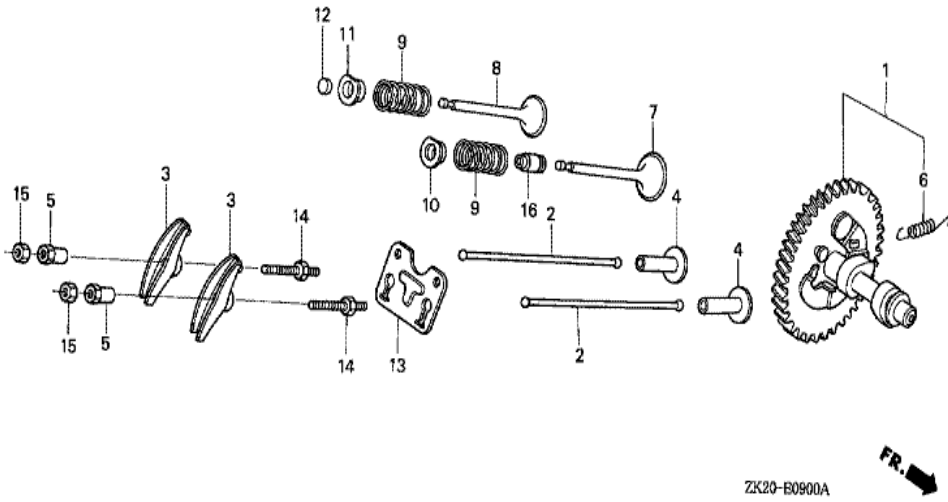

<u>Ref</u>	<u>Partnumber</u>	<u>Description</u>	<u>GX240K1</u>	<u>Serial Numbers</u>
001	14100-ZE2-W01	CAMSHAFT ASSY.	1	3620689
001	14100-ZE2-W01	CAMSHAFT ASSY.	1	3860625
001	14100-ZH9-000	CAMSHAFT ASSY.	1	
001	14100-ZH9-000	CAMSHAFT ASSY.	1	3620888
001	14100-ZH9-010	CAMSHAFT ASSY.	1	3620889
001	14100-ZH9-010	CAMSHAFT ASSY.	1	3620889 3860624
002	14410-ZE2-013	ROD, PUSH	2	
003	14431-ZE2-010	ARM, VALVE ROCKER	2	
003	14431-ZE2-010	ARM, VALVE ROCKER	2	
004	14441-ZE2-000	LIFTER, VALVE	2	
005	14451-ZE1-013	PIVOT, ROCKER ARM	2	
006	14568-ZE1-000	SPRING, WEIGHT RETURN	1	
007	14711-ZE2-000	VALVE, IN.	1	
<u>Ref</u>	<u>Partnumber</u>	<u>Description</u>	<u>GX240K1</u>	<u>Serial Numbers</u>
008	14721-ZE2-000	VALVE, EX.	1	
009	14751-ZE2-003	SPRING, VALVE	2	
010	14771-ZE2-000	RETAINER, IN. VALVE SPRING	1	
011	14773-ZE2-000	RETAINER, EX. VALVE SPRING	1	
011	14773-ZE2-000	RETAINER, EX. VALVE SPRING	1	
012	14781-ZE2-000	ROTATOR, VALVE	1	
013	14791-ZE2-010	GUIDE, PUSH ROD	1	
014	90012-ZE0-010	BOLT, PIVOT, 8MM	2	
015	90206-ZE1-000	NUT, PIVOT ADJUSTING	2	
016	12209-ZE8-003	SEAL, VALVE STEM	1	4081305
016	12209-ZE8-003	SEAL, VALVE STEM	1	4081305