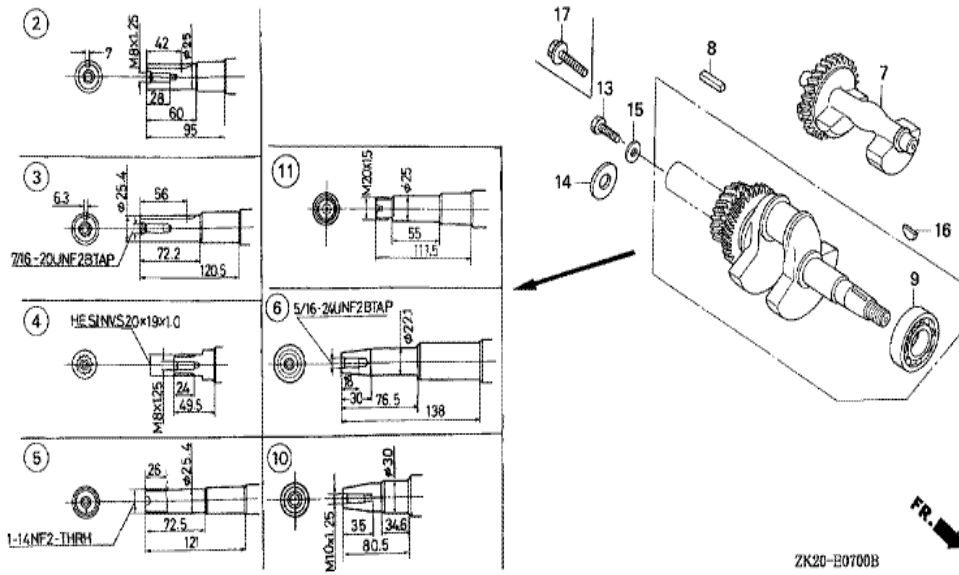

ZK20-E0700B

Ref	Partnumber	Description	GX240K1	Serial Numbers
004	13310-ZE2-611	CRANKSHAFT COMP.	1	4769508
009	96100-6206000	BEARING, RADIAL BALL, 6206	1	
016	90741-ZE2-000	KEY, SPECIAL WOODRUFF, 25X18	1	
016	90741-ZE2-000	KEY, SPECIAL WOODRUFF, 25X18	1