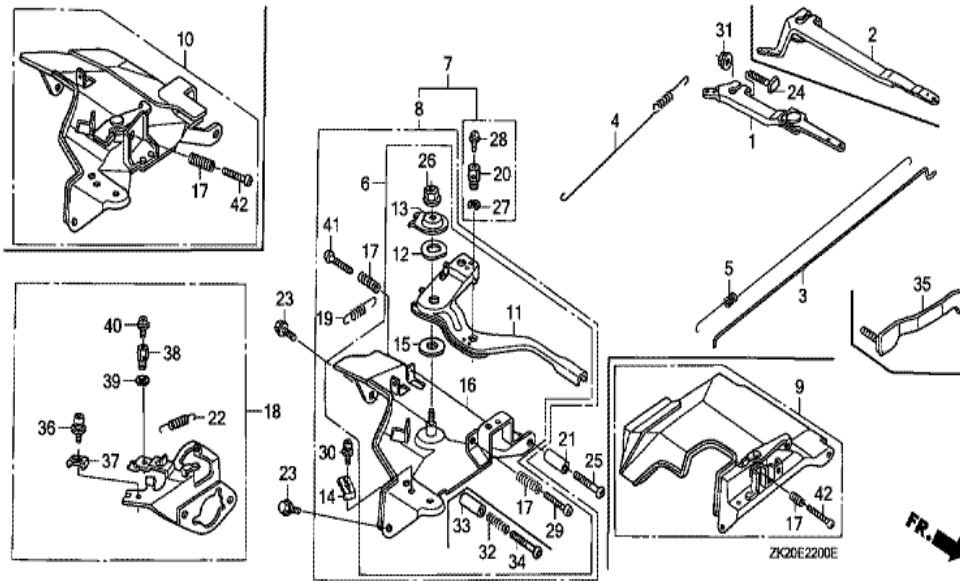

Ref	Partnumber	Description	GX240K1	Serial Numbers
002	16551-ZE2-000	ARM, GOVERNOR	1	
003	16555-ZE2-000	ROD, GOVERNOR	1	
003	16555-ZE2-000	ROD, GOVERNOR	1	
004	16561-ZE2-000	SPRING, GOVERNOR (L=145.0MM) (WIRE DIAME	1	3156815
005	16562-ZE2-000	SPRING, THROTTLE RETURN	1	3337056
006	16570-ZE2-W00	CONTROL ASSY.	1	
011	16571-ZE2-W00	LEVER, CONTROL	1	
011	16571-ZE2-W00	LEVER, CONTROL	1	
012	16574-ZE1-000	SPRING, LEVER	1	3077713
013	16575-ZE2-W00	WASHER, CONTROL LEVER	1	3454257
015	16578-ZE1-000	SPACER, CONTROL LEVER	1	
016	16581-ZE2-W00	BASE COMP., CONTROL (###)	1	3454257
016	16581-ZE2-W00	BASE COMP., CONTROL (###)	1	
Ref	Partnumber	Description	GX240K1	Serial Numbers
017	16584-883-300	SPRING, CONTROL ADJUSTING	(1)	
021	16599-ZG1-M10	COLLAR, STOPPER	(1)	3302522
023	90013-883-000	BOLT, FLANGE, 6X12 (CT200)	2	
024	90015-ZE5-010	BOLT, GOVERNOR ARM	1	
025	90016-ZG9-N30	SCREW, RECESSED, 5X25	(1)	3302522
026	90114-SAO-000	NUT, SELF-LOCK, 6MM	1	3454257
029	93500-050280A	SCREW, PAN, 5X28	1	3454257
029	93500-050280A	SCREW, PAN, 5X28	1	
031	94050-06000	NUT, FLANGE, 6MM	1