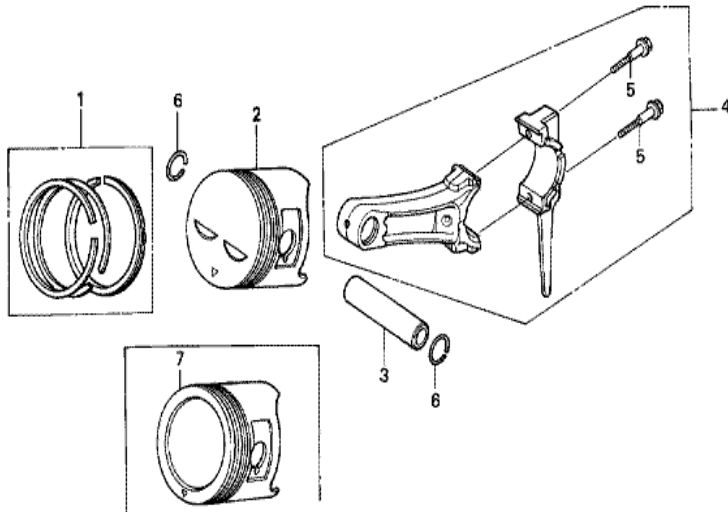

ZK20-E0800A

Ref	Partnumber	Description	GX240K1	Serial Numbers
001	13010-Z5F-004	RING SET, PISTON (STD.) (TEIKOKU)	1	4081305
001	13010-Z5F-004	RING SET, PISTON (STD.) (TEIKOKU)	1	4869815
001	13010-ZE2-013	RING SET, PISTON (STD.) (NIPPON)	1	4081304
001	13010-ZE2-013	RING SET, PISTON (STD.) (NIPPON)	1	4081304
001	13010-ZE2-014	RING SET, PISTON (STD.) (TEIKOKU)	1	4081304
001	13010-ZE2-014	RING SET, PISTON (STD.) (TEIKOKU)	1	4081304
001	13010-ZE2-921	RING SET, PISTON (STD.) (TEIKOKU)	1	4869814
001	13010-ZE2-921	RING SET, PISTON (STD.) (TEIKOKU)	1	4081305
001	13010-ZE2-922	RING SET, PISTON (STD.) (NIPPON)	1	4081305
001	13010-ZE2-922	RING SET, PISTON (STD.) (NIPPON)	1	4081305
001	13011-ZE2-013	RING SET, PISTON (0.25) (NIPPON)	(1)	4081304
001	13011-ZE2-013	RING SET, PISTON (0.25) (NIPPON)	(1)	4081304
001	13011-ZE2-014	RING SET, PISTON (0.25) (TEIKOKU)	(1)