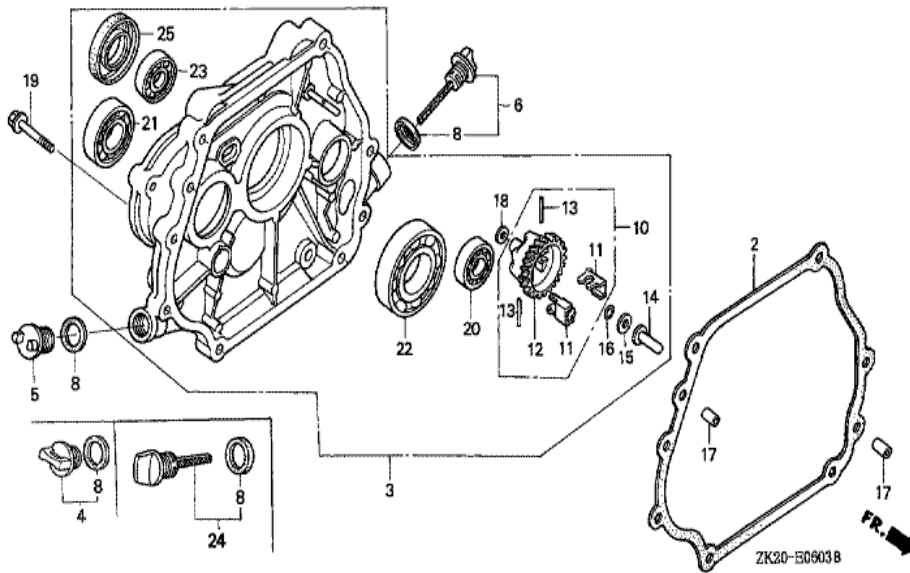

<u>Ref</u>	<u>Partnumber</u>	<u>Description</u>	<u>GX240K1</u>	<u>Serial Numbers</u>
002	11381-ZE2-801	PACKING, CASE COVER	1	
003	11300-ZE2-620	COVER ASSY., CRANKCASE	1	4211335
003	11300-ZE2-620	COVER ASSY., CRANKCASE	1	4211335
003	11300-ZE2-621	COVER ASSY., CRANKCASE	1	4211336
003	11300-ZE2-621	COVER ASSY., CRANKCASE	1	4211336
004	15600-ZG4-003	CAP ASSY., OIL FILLER	1	3210414
006	15600-735-003	CAP ASSY., OIL FILLER	1	
006	15600-735-003	CAP ASSY., OIL FILLER	1	3210414
008	15625-ZE1-003	PACKING, OIL FILLER CAP	2	
008	15625-ZE1-003	PACKING, OIL FILLER CAP	2	
010	16510-ZE2-000	GOVERNOR ASSY.	1	
011	16511-ZE2-000	WEIGHT, GOVERNOR	2	
012	16512-ZE2-000	HOLDER, GOVERNOR WEIGHT	1	
<u>Ref</u>	<u>Partnumber</u>	<u>Description</u>	<u>GX240K1</u>	<u>Serial Numbers</u>
013	16513-ZE2-000	PIN, GOVERNOR WEIGHT	2	
014	16531-Z0A-000	SLIDER, GOVERNOR	1	4211336
014	16531-ZE2-000	SLIDER, GOVERNOR	1	4211335
014	16531-ZE2-000	SLIDER, GOVERNOR	1	4211335
015	90473-147-000	WASHER, 6X16	1	4211336
015	90473-147-000	WASHER, 6X16	1	4211336
016	90602-ZE1-000	CLIP, GOVERNOR HOLDER	1	
017	90701-HC4-000	DOWEL PIN, 8X12	2	
018	94101-06800	WASHER, PLAIN, 6MM	1	
019	95701-0803500	BOLT, FLANGE, 8X35	7	
021	96100-6204000	BEARING, RADIAL BALL, 6204	1	
022	96100-6206000	BEARING, RADIAL BALL, 6206	1	
023	96100-6302000	BEARING, RADIAL BALL, 6302	1