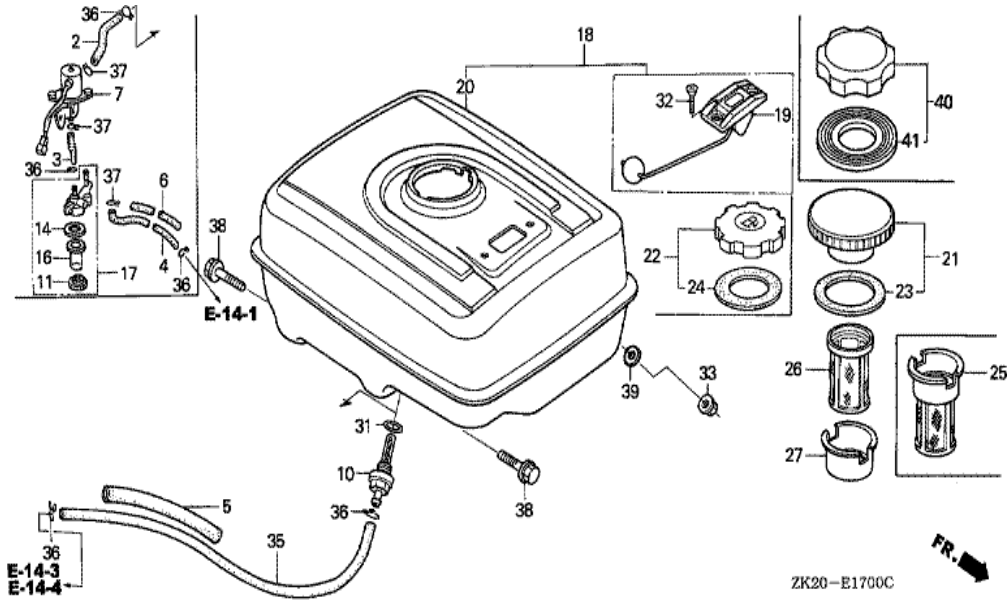

Ref	Partnumber	Description	GX240K1	Serial Numbers
005	16854-ZH8-000	RUBBER, SUPPORTER (107MM)	1	3033266
005	16854-ZH8-000	RUBBER, SUPPORTER (107MM)	1	
010	16955-ZE1-000	JOINT, FUEL TANK	1	
010	16955-ZE1-010	JOINT, FUEL TANK	1	
020	17510-ZE2-010ZA	TANK COMP., FUEL *NH31 *	1	4568628
020	17510-ZE2-010ZA	TANK COMP., FUEL *NH31 *	1	4568628
020	17510-ZE2-020ZA	TANK COMP., FUEL *NH31 *	1	4776725
020	17510-ZE2-020ZA	TANK COMP., FUEL *NH31 *	1	4568629 4776725
020	17510-ZE2-800ZC	TANK COMP., FUEL *NH31 *	1	4776726 4845181
020	17510-ZE2-800ZC	TANK COMP., FUEL *NH31 *	1	4776726 4845181
020	17510-ZE2-801ZC	TANK COMP., FUEL *NH31 *	1	4845182
020	17510-ZE2-801ZC	TANK COMP., FUEL *NH31 *	1	4845182
022	17620-ZH7-023	CAP COMP., FUEL FILLER (BLACK)	(1)	3254424
Ref	Partnumber	Description	GX240K1	Serial Numbers
022	17620-ZH7-023	CAP COMP., FUEL FILLER (BLACK)	1	4495553
024	17631-ZH7-003	PACKING, FUEL FILLER CAP (39X58X3)	1	3254424
024	17631-ZH7-003	PACKING, FUEL FILLER CAP (39X58X3)	1	4495553
025	17672-ZE2-W01	FILTER, FUEL	1	3640465
031	91353-671-004	O-RING, 14MM (NOK)	1	
033	94050-08000	NUT, FLANGE, 8MM	2	
035	95001-4522240	TUBE, FUEL, 4.5X222 (95001-45001-60M)	1	
036	95002-02080	CLIP, TUBE (B8)	(2)	
038	95701-0802500	BOLT, FLANGE, 8X25	2	
040	17620-Z0T-305	CAP COMP., FUEL FILLER (CHROME PLATED)	1	4495554
040	17620-Z0T-305	CAP COMP., FUEL FILLER (CHROME PLATED)	1	4495554
041	17631-Z0T-812	PACKING, FUEL FILLER CAP (39X62X3) (TOUY)	1	4495554
041	17631-Z0T-812	PACKING, FUEL FILLER CAP (39X62X3) (TOUY)	1	4495554