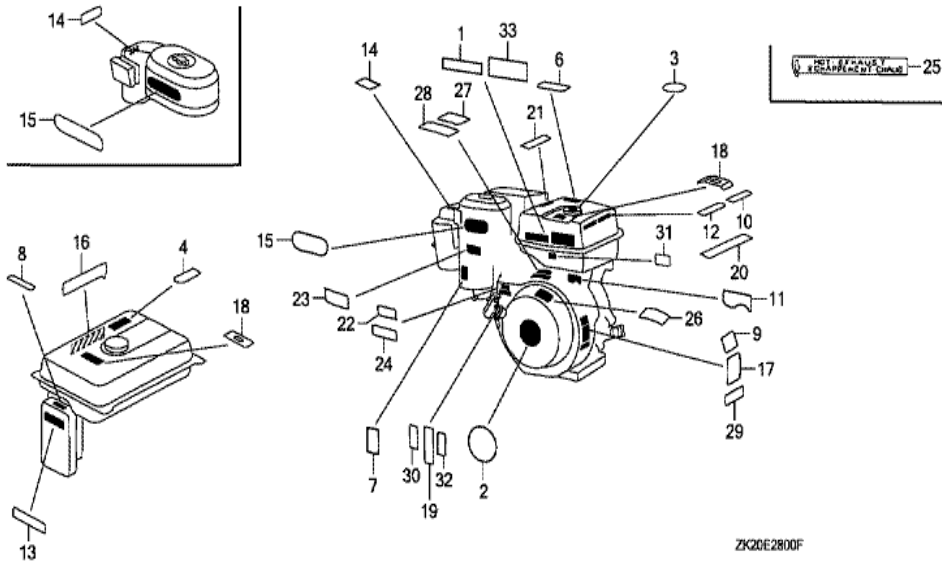

<u>Ref</u>	<u>Partnumber</u>	<u>Description</u>	<u>GX240K1</u>	<u>Serial Numbers</u>
001	87520-ZH8-000	MARK A, COMBINATION (JAPANESE)	1	
002	87521-ZE2-W02	EMBLEM (GX240 HONDA 8.0)	1	4465232
002	87521-ZE2-W02	EMBLEM (GX240 HONDA 8.0)	1	4465232
002	87521-ZE2-W03	EMBLEM (GX240 HONDA 8.0)	1	
002	87521-ZE2-W03	EMBLEM (GX240 HONDA 8.0)	1	4465233 4847660
002	87521-ZE2-W04	EMBLEM (GX240)	1	4847661
002	87521-ZE2-W04	EMBLEM (GX240)	1	4847661
006	87526-ZH8-000	MARK B, COMBINATION (JAPANESE)	1	3410599
007	87528-ZE2-810	MARK, CHOKE (ORANGE)	1	3165403
007	87528-ZE2-810	MARK, CHOKE (ORANGE)	1	
009	87530-ZE2-W41	LABEL, SPECIFICATION	1	
009	87530-ZE2-W41	LABEL, SPECIFICATION	1	
031	87135-ZE2-020	LABEL, E-SPEC (15.5X27.5)	1	4785310
<u>Ref</u>	<u>Partnumber</u>	<u>Description</u>	<u>GX240K1</u>	<u>Serial Numbers</u>
031	87135-ZE2-020	LABEL, E-SPEC (15.5X27.5)	1	4785310
032	87114-ZH7-000	LABEL, WARNING (NOT CERTIFIED FOR SALE)	1	4776454
032	87114-ZH7-000	LABEL, WARNING (NOT CERTIFIED FOR SALE)	1	4715686