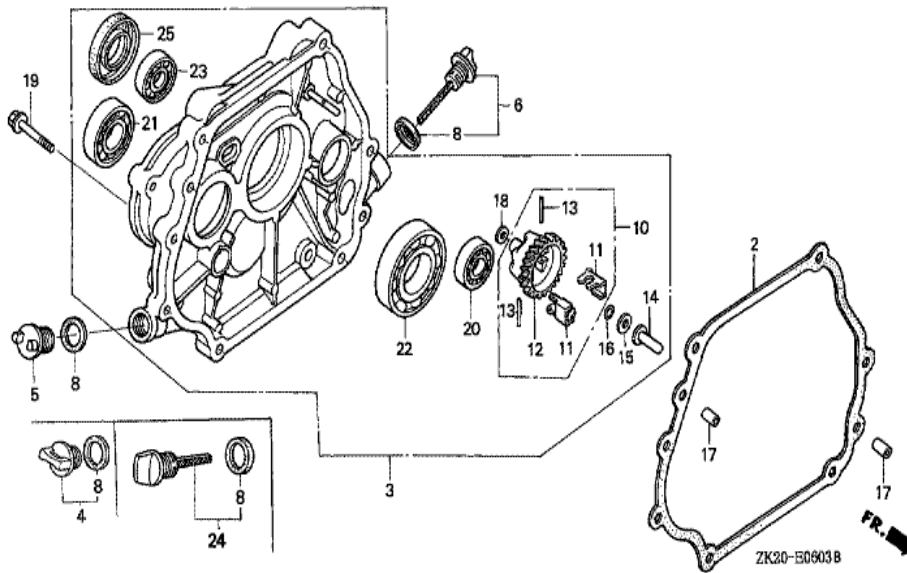

Ref	Partnumber	Description	GX240K1	Serial Numbers
002	16551-ZE2-000	ARM, GOVERNOR	1	
003	16555-ZE2-000	ROD, GOVERNOR	1	
003	16555-ZE2-000	ROD, GOVERNOR	1	
004	16561-ZE2-000	SPRING, GOVERNOR (L=145.0MM) (WIRE DIAME	1	3156815
005	16562-ZE2-000	SPRING, THROTTLE RETURN	1	3337056
007	16570-ZE2-W10	CONTROL ASSY. (REMOTE)	1	
007	16570-ZE2-W10	CONTROL ASSY. (REMOTE)	1	
011	16571-ZE2-W00	LEVER, CONTROL	1	
011	16571-ZE2-W00	LEVER, CONTROL	1	
012	16574-ZE1-000	SPRING, LEVER	1	3077713
013	16575-ZE2-W00	WASHER, CONTROL LEVER	1	3454257
014	16576-891-000	HOLDER, CABLE	1	
015	16578-ZE1-000	SPACER, CONTROL LEVER	1	
<u>Ref</u>	<u>Partnumber</u>	<u>Description</u>	<u>GX240K1</u>	<u>Serial Numbers</u>
016	16581-ZE2-W00	BASE COMP., CONTROL (###)	1	3454257
016	16581-ZE2-W00	BASE COMP., CONTROL (###)	1	
017	16584-883-300	SPRING, CONTROL ADJUSTING	(1)	
019	16592-883-310	SPRING, CABLE RETURN	1	
020	16594-883-010	HOLDER, WIRE	2	
023	90013-883-000	BOLT, FLANGE, 6X12 (CT200)	2	
024	90015-ZE5-010	BOLT, GOVERNOR ARM	1	
026	90114-SA0-000	NUT, SELF-LOCK, 6MM	1	3454257
027	90605-230-000	CIRCLIP, 5MM	2	
028	93500-040060H	SCREW, PAN, 4X6	2	
029	93500-050280A	SCREW, PAN, 5X28	1	3454257
029	93500-050280A	SCREW, PAN, 5X28	1	
030	93500-050160A	SCREW, PAN, 5X16	1	
031	94050-06000	NUT, FLANGE, 6MM	1	

ZK20E2900A

Ref	Partnumber	Description	GX240K1	Serial Numbers
013	89218-ZE1-000	WRENCH COMP., SPARK PLUG	1	
013	89218-ZE1-000	WRENCH COMP., SPARK PLUG	1	

Ref	Partnumber	Description	GX240K1	Serial Numbers
001	12000-ZE2-405	BARREL ASSY., CYLINDER (STD.)	1	
001	12000-ZE2-405	BARREL ASSY., CYLINDER (STD.)	1	
003	16541-ZE2-010	SHAFT, GOVERNOR ARM	1	
006	90131-883-000	BOLT, DRAIN PLUG, 12X15	2	
007	90446-KE1-000	WASHER, 8.2X17X0.8	1	
008	94109-12000	WASHER, DRAIN PLUG, 12MM	2	
009	90801-ZE2-003	PLUG, SEALING (RUBBER 10MM)	1	
009	90801-ZE2-003	PLUG, SEALING (RUBBER 10MM)	1	4785709
010	91201-890-003	OIL SEAL, 30X46X8	1	
014	94251-10000	PIN, LOCK, 10MM	1	3332422
014	94251-10000	PIN, LOCK, 10MM	1	