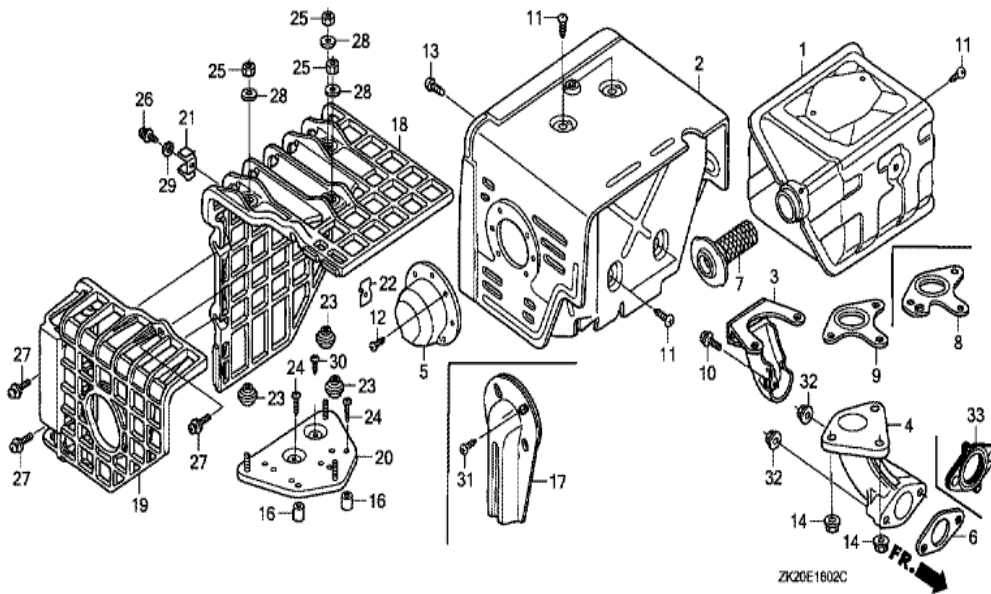

Ref	Partnumber	Description	GX240K1	Serial Numbers
001	18310-ZE2-W61	MUFFLER COMP. (100DB)	1	
002	18320-ZE2-W61	PROTECTOR COMP., MUFFLER	1	
004	18330-ZH9-N00	PIPE, EX.	1	
006	18333-ZK6-Y00	GASKET, EX. PIPE	1	3486454
006	18333-ZK6-Y00	GASKET, EX. PIPE	1	3844352
007	18355-ZE2-W00	ARRESTER, SPARK	1	
007	18355-ZE2-W00	ARRESTER, SPARK	1	
008	18381-ZE2-W10	GASKET, MUFFLER (ARRESTER) (NIPPON LEAKL	1	
008	18381-ZE2-W10	GASKET, MUFFLER (ARRESTER) (NIPPON LEAKL	1	
011	90050-ZE1-000	SCREW, TAPPING, 5X8	4	
011	90050-ZE1-000	SCREW, TAPPING, 5X8	5	
013	90006-ZE2-000	SCREW, TAPPING, 6X10	1	
013	90006-ZE2-000	SCREW, TAPPING, 6X10	(1)	3151975
Ref	Partnumber	Description	GX240K1	Serial Numbers
014	94050-08000	NUT, FLANGE, 8MM	3	
032	94050-08000	NUT, FLANGE, 8MM	2	
033	18333-ZF6-W01	GASKET, EX. PIPE	1	3844353
033	18333-ZF6-W01	GASKET, EX. PIPE	1	3844353