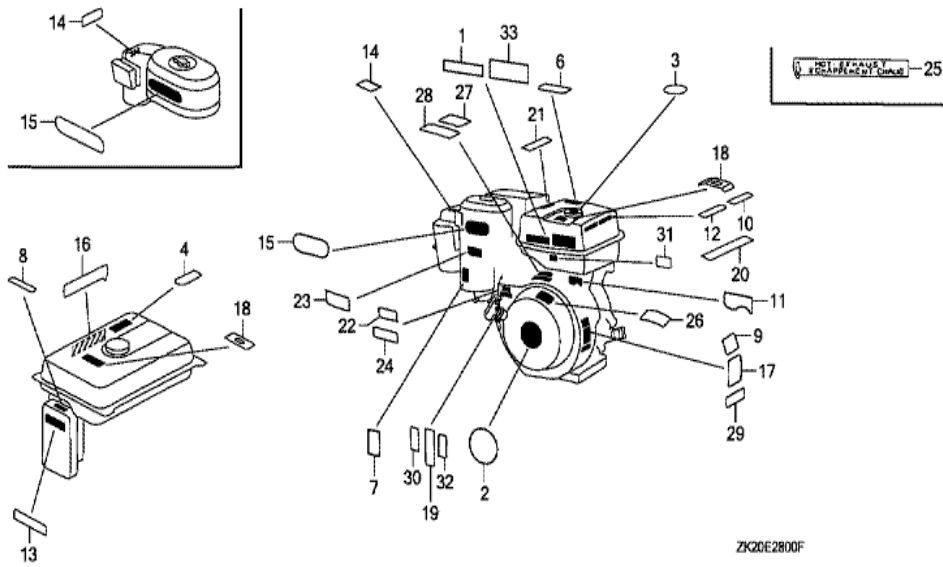

Ref	Partnumber	Description	GX240K1	Serial Numbers
001	87520-ZH8-000	MARK A, COMBINATION (JAPANESE)	1	
002	87521-ZE2-W01	EMBLEM (GX240 HONDA 8.0)	1	3117235
006	87526-ZH8-000	MARK B, COMBINATION (JAPANESE)	1	3410599
007	87528-ZE2-810	MARK, CHOKE (ORANGE)	1	3165403
007	87528-ZE2-810	MARK, CHOKE (ORANGE)	1	
009	87530-ZE2-W41	LABEL, SPECIFICATION	1	
009	87530-ZE2-W41	LABEL, SPECIFICATION	1	
018	87565-ZE2-000	MARK, FUEL INDICATION (JAPANESE)	1