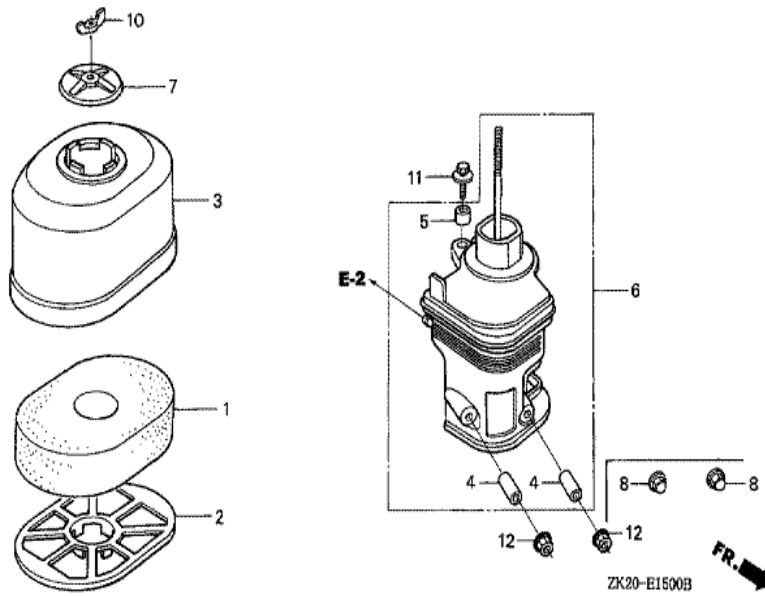

Ref	Partnumber	Description	GX240K1	Serial Numbers
001	17211-ZE2-000	ELEMENT, AIR CLEANER (SEMI DRY)	1	
002	17212-ZE2-000	GRID, AIR CLEANER	1	
003	17231-ZE2-000	COVER, AIR CLEANER (SEMI DRY)	1	
004	17238-ZE2-310	COLLAR, AIR CLEANER	2	
005	17239-ZE1-000	COLLAR B, AIR CLEANER	1	
006	17410-ZE2-020	ELBOW COMP., AIR CLEANER	1	
007	17420-ZE2-000	CAP COMP., AIR CLEANER	1	
010	90325-044-000	NUT, TOOL BOX SETTING	(1)	
011	93494-0602008	BOLT-WASHER, 6X20	1	
011	93494-0602008	BOLT-WASHER, 6X20	1	
012	94050-06000	NUT, FLANGE, 6MM	2