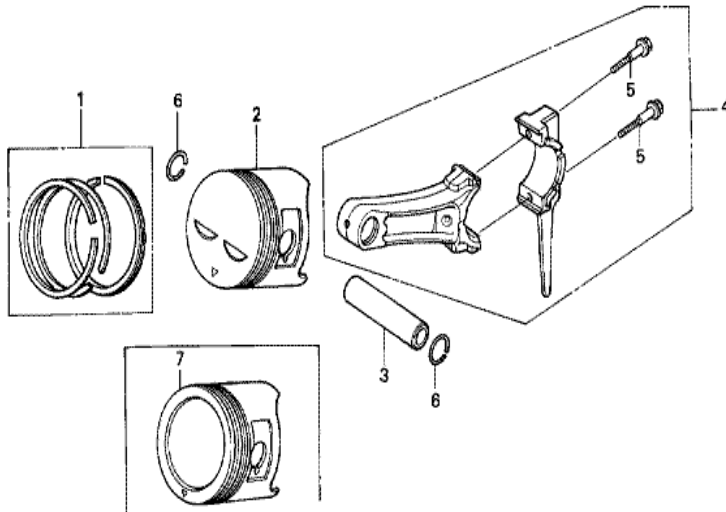

ZK20-E0800A

<u>Ref</u>	<u>Partnumber</u>	<u>Description</u>	<u>GX240K1</u>	<u>Serial Numbers</u>
001	13010-ZE2-013	RING SET, PISTON (STD.) (NIPPON)	1	4081304
001	13010-ZE2-013	RING SET, PISTON (STD.) (NIPPON)	1	
001	13010-ZE2-014	RING SET, PISTON (STD.) (TEIKOKU)	1	4081304
001	13010-ZE2-014	RING SET, PISTON (STD.) (TEIKOKU)	1	
001	13011-ZE2-013	RING SET, PISTON (0.25) (NIPPON)	(1)	4081304
001	13011-ZE2-013	RING SET, PISTON (0.25) (NIPPON)	(1)	
001	13011-ZE2-014	RING SET, PISTON (0.25) (TEIKOKU)	(1)	
001	13011-ZE2-014	RING SET, PISTON (0.25) (TEIKOKU)	(1)	
001	13012-ZE2-013	RING SET, PISTON (0.50) (NIPPON)	(1)	
001	13012-ZE2-013	RING SET, PISTON (0.50) (NIPPON)	(1)	
001	13012-ZE2-014	RING SET, PISTON (0.50) (TEIKOKU)	(1)	
001	13012-ZE2-014	RING SET, PISTON (0.50) (TEIKOKU)	(1)	
001	13012-ZE2-014	RING SET, PISTON (0.50) (TEIKOKU)	(1)	
001	13013-ZE2-013	RING SET, PISTON (0.75) (NIPPON)	(1)	
<u>Ref</u>	<u>Partnumber</u>	<u>Description</u>	<u>GX240K1</u>	<u>Serial Numbers</u>
001	13013-ZE2-013	RING SET, PISTON (0.75) (NIPPON)	(1)	
001	13013-ZE2-014	RING SET, PISTON (0.75) (TEIKOKU)	(1)	4081304
001	13013-ZE2-014	RING SET, PISTON (0.75) (TEIKOKU)	(1)	
002	13101-ZE2-W00	PISTON (STD.)	1	4869814
002	13102-ZE2-W00	PISTON (0.25)	(1)	
002	13102-ZE2-W00	PISTON (0.25)	(1)	
002	13103-ZE2-W00	PISTON (0.50)	(1)	4869814
002	13103-ZE2-W00	PISTON (0.50)	(1)	
002	13104-ZE2-W00	PISTON (0.75)	(1)	
002	13104-ZE2-W00	PISTON (0.75)	(1)	
003	13111-ZE2-000	PIN, PISTON	1	
004	13200-ZE2-010	ROD ASSY., CONNECTING (STD.)	1	
004	13200-ZE2-305	ROD ASSY., CONNECTING (0.25 UNDER SIZE)	(1)	
004	13200-ZE2-305	ROD ASSY., CONNECTING (0.25 UNDER SIZE)	(1)	
005	90001-ZE8-000	BOLT, CONNECTING ROD	2	
006	90551-ZE1-000	CLIP, PISTON PIN, 18MM	2