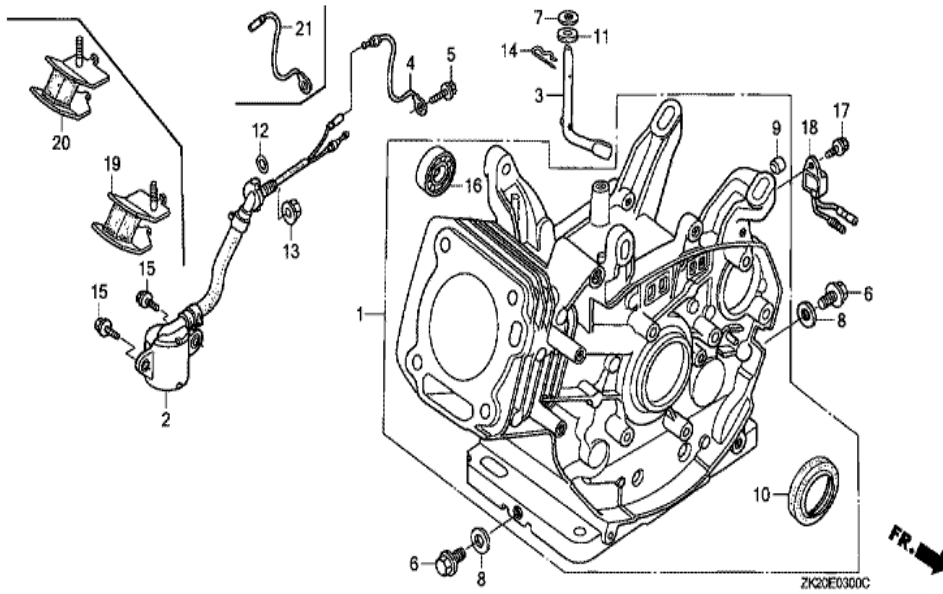

Ref	Partnumber	Description	GX240K1	Serial Numbers
002	16551-ZE2-000	ARM, GOVERNOR	1	
003	16555-ZE2-000	ROD, GOVERNOR	1	
003	16555-ZE2-000	ROD, GOVERNOR	1	
004	16561-ZE2-000	SPRING, GOVERNOR (L=145.0MM) (WIRE DIAME	1	3156815
005	16562-ZE2-000	SPRING, THROTTLE RETURN	1	3337056
007	16570-ZE2-W10	CONTROL ASSY. (REMOTE)	1	
007	16570-ZE2-W10	CONTROL ASSY. (REMOTE)	1	
011	16571-ZE2-W00	LEVER, CONTROL	1	
011	16571-ZE2-W00	LEVER, CONTROL	1	
012	16574-ZE1-000	SPRING, LEVER	1	3077713
013	16575-ZE2-W00	WASHER, CONTROL LEVER	1	3454257
014	16576-891-000	HOLDER, CABLE	1	
015	16578-ZE1-000	SPACER, CONTROL LEVER	1	
<u>Ref</u>	<u>Partnumber</u>	<u>Description</u>	<u>GX240K1</u>	<u>Serial Numbers</u>
016	16581-ZE2-W00	BASE COMP., CONTROL (###)	1	3454257
016	16581-ZE2-W00	BASE COMP., CONTROL (###)	1	
017	16584-883-300	SPRING, CONTROL ADJUSTING	(1)	
019	16592-883-310	SPRING, CABLE RETURN	1	
020	16594-883-010	HOLDER, WIRE	2	
023	90013-883-000	BOLT, FLANGE, 6X12 (CT200)	2	
024	90015-ZE5-010	BOLT, GOVERNOR ARM	1	
026	90114-SA0-000	NUT, SELF-LOCK, 6MM	1	3454257
027	90605-230-000	CIRCLIP, 5MM	2	
028	93500-040060H	SCREW, PAN, 4X6	2	
029	93500-050280A	SCREW, PAN, 5X28	1	3454257
029	93500-050280A	SCREW, PAN, 5X28	1	
030	93500-050160A	SCREW, PAN, 5X16	1	
031	94050-06000	NUT, FLANGE, 6MM	1	

ZK20E2900A

Ref	Partnumber	Description	GX240K1	Serial Numbers
013	89218-ZE1-000	WRENCH COMP., SPARK PLUG	1	
013	89218-ZE1-000	WRENCH COMP., SPARK PLUG	1	

Ref	Partnumber	Description	GX240K1	Serial Numbers
001	12000-ZE2-040	BARREL ASSY., CYLINDER (STD.)	1	4081304
003	16541-ZE2-010	SHAFT, GOVERNOR ARM	1	
006	90131-883-000	BOLT, DRAIN PLUG, 12X15	2	
007	90446-KE1-000	WASHER, 8.2X17X0.8	1	
008	94109-12000	WASHER, DRAIN PLUG, 12MM	2	
009	90801-ZE2-003	PLUG, SEALING (RUBBER 10MM)	1	
010	91201-890-003	OIL SEAL, 30X46X8	1	
014	94251-10000	PIN, LOCK, 10MM	1	3332422
014	94251-10000	PIN, LOCK, 10MM	1	