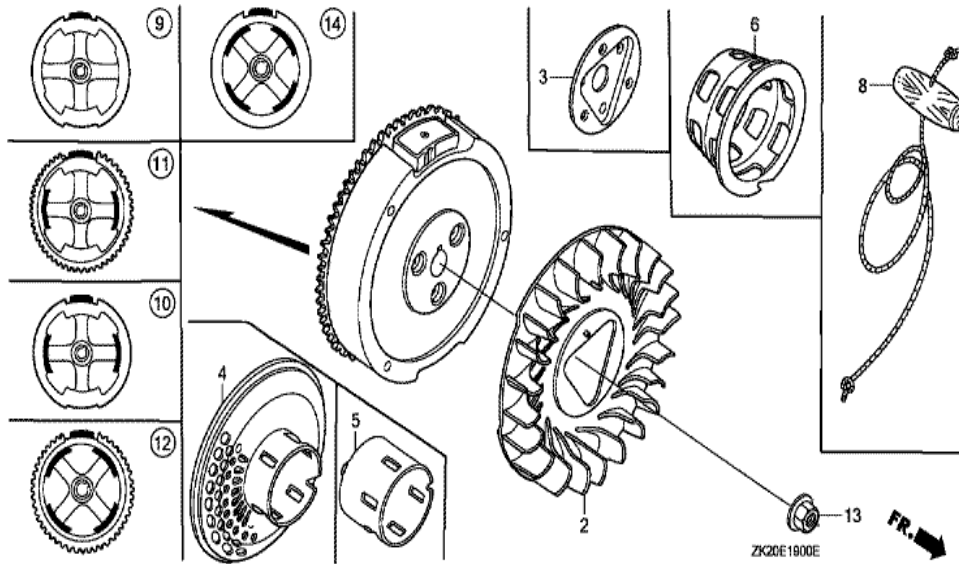

Ref	Partnumber	Description	GX240K1	Serial Numbers
002	19511-ZE2-000	FAN, COOLING	1	
005	28451-ZE2-W01	PULLEY, STARTER	1	
009	31100-ZE2-010	FLYWHEEL COMP.	1	3337056
013	90201-ZE3-V00	NUT, SPECIAL, 16MM	1	
013	90201-ZE3-V00	NUT, SPECIAL, 16MM	1