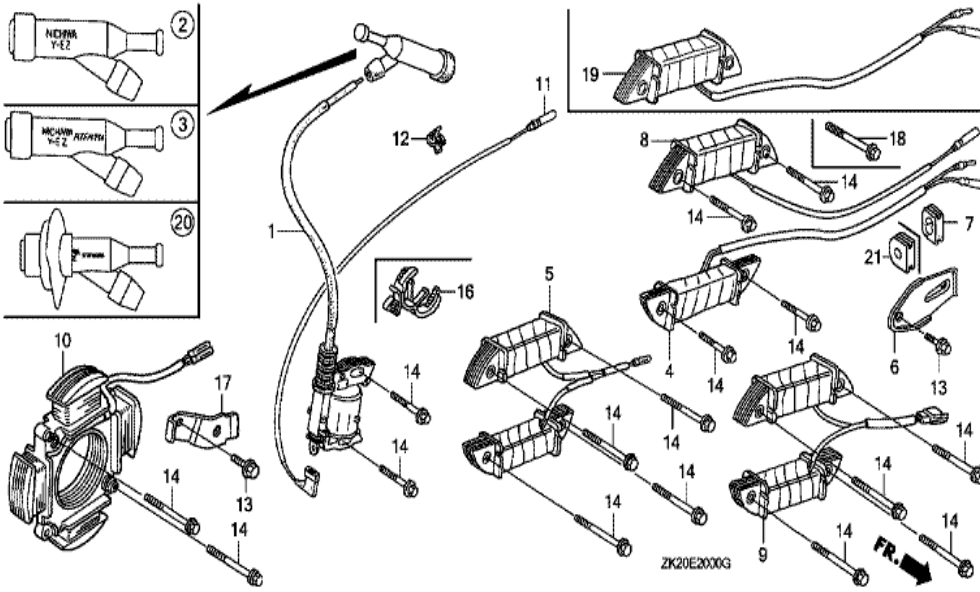

Ref	Partnumber	Description	GX240K1	Serial Numbers
001	30500-ZF6-W02	COIL ASSY., IGNITION	1	
001	30500-ZF6-W02	COIL ASSY., IGNITION	1	
002	30600-ZE1-013	TERMINAL ASSY., HIGH TENSION (NICHIA Y-	(1)	
007	31512-ZE2-000	GROMMET, CORD	1	
011	36101-ZE1-010	CORD, STOP SWITCH (370MM)	1	
012	36103-ZE1-000	HOLDER, STOP SWITCH CORD	1	
012	36103-ZE1-000	HOLDER, STOP SWITCH CORD	1	
014	90015-883-000	BOLT, FLANGE, 6X28 (CT200)	N