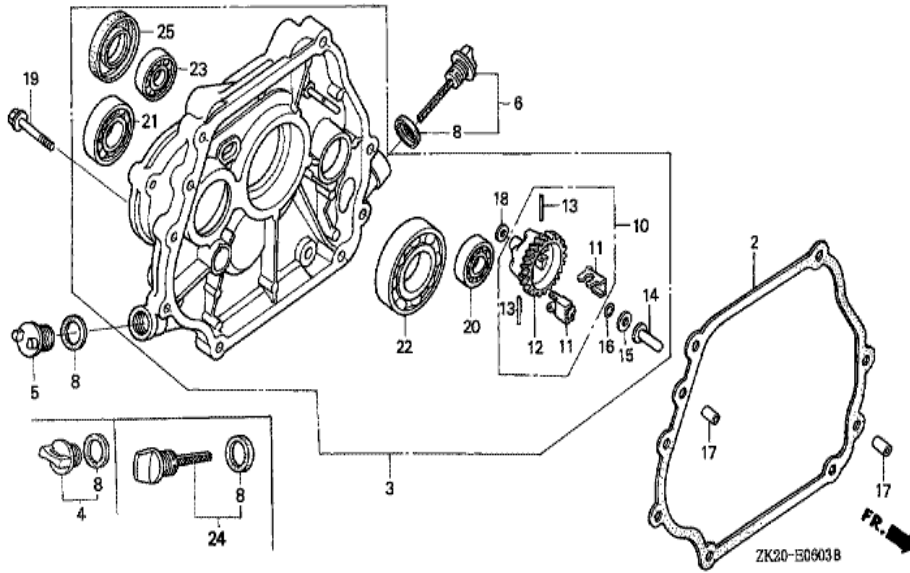

Ref	Partnumber	Description	GX240K1	Serial Numbers
002	16551-ZE2-000	ARM, GOVERNOR	1	
003	16555-ZE2-000	ROD, GOVERNOR	1	
003	16555-ZE2-000	ROD, GOVERNOR	1	
004	16561-ZE2-000	SPRING, GOVERNOR (L=145.0MM) (WIRE DIAME	1	3156815
005	16562-ZE2-000	SPRING, THROTTLE RETURN	1	3337056
007	16570-ZE2-W10	CONTROL ASSY. (REMOTE)	1	
007	16570-ZE2-W10	CONTROL ASSY. (REMOTE)	1	
011	16571-ZE2-W00	LEVER, CONTROL	1	
011	16571-ZE2-W00	LEVER, CONTROL	1	
012	16574-ZE1-000	SPRING, LEVER	1	3077713
013	16575-ZE2-W00	WASHER, CONTROL LEVER	1	3454257
014	16576-891-000	HOLDER, CABLE	1	
015	16578-ZE1-000	SPACER, CONTROL LEVER	1	
<u>Ref</u>	<u>Partnumber</u>	<u>Description</u>	<u>GX240K1</u>	<u>Serial Numbers</u>
016	16581-ZE2-W00	BASE COMP., CONTROL (###)	1	3454257
016	16581-ZE2-W00	BASE COMP., CONTROL (###)	1	
017	16584-883-300	SPRING, CONTROL ADJUSTING	(1)	
019	16592-883-310	SPRING, CABLE RETURN	1	
020	16594-883-010	HOLDER, WIRE	2	
023	90013-883-000	BOLT, FLANGE, 6X12 (CT200)	2	
024	90015-ZE5-010	BOLT, GOVERNOR ARM	1	
026	90114-SA0-000	NUT, SELF-LOCK, 6MM	1	3454257
027	90605-230-000	CIRCLIP, 5MM	2	
028	93500-040060H	SCREW, PAN, 4X6	2	
029	93500-050280A	SCREW, PAN, 5X28	1	3454257
029	93500-050280A	SCREW, PAN, 5X28	1	
030	93500-050160A	SCREW, PAN, 5X16	1	
031	94050-06000	NUT, FLANGE, 6MM	1	

ZK20E2900A

Ref	Partnumber	Description	GX240K1	Serial Numbers
013	89218-ZE1-000	WRENCH COMP., SPARK PLUG	1	
013	89218-ZE1-000	WRENCH COMP., SPARK PLUG	1	

Ref	Partnumber	Description	GX240K1	Serial Numbers
001	12000-ZE2-040	BARREL ASSY., CYLINDER (STD.)	1	4081304
003	16541-ZE2-010	SHAFT, GOVERNOR ARM	1	
006	90131-883-000	BOLT, DRAIN PLUG, 12X15	2	
007	90446-KE1-000	WASHER, 8.2X17X0.8	1	
008	94109-12000	WASHER, DRAIN PLUG, 12MM	2	
009	90801-ZE2-003	PLUG, SEALING (RUBBER 10MM)	1	
010	91201-890-003	OIL SEAL, 30X46X8	1	
014	94251-10000	PIN, LOCK, 10MM	1	3332422
014	94251-10000	PIN, LOCK, 10MM	1	