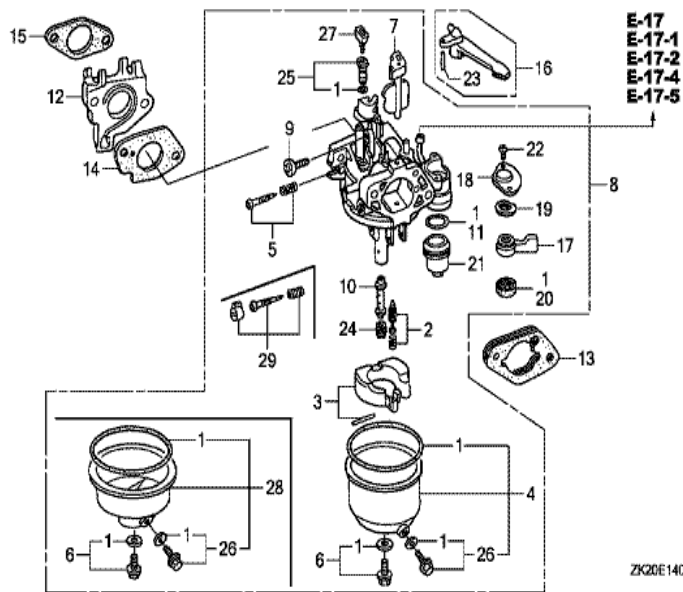

Ref	Partnumber	Description	GX240K1	Serial Numbers
001	16010-ZE2-812	GASKET SET	1	
002	16011-ZA0-931	VALVE SET, FLOAT	1	
003	16013-ZA0-931	FLOAT SET	1	
005	16016-ZE0-005	SCREW SET, PILOT	(1)	
006	16028-ZE0-005	SCREW SET	1	
007	16044-ZE2-005	CHOKE SET	1	
008	16100-ZE2-W31	CARBURETOR ASSY. (BE15G B)	1	3453256
008	16100-ZE2-W31	CARBURETOR ASSY. (BE15G B)	1	
009	16124-ZE0-005	SCREW, THROTTLE STOP	1	
010	16166-ZE2-015	NOZZLE, MAIN	1	
011	16173-001-004	PACKING, FUEL STRAINER CUP	(1)	
012	16211-ZE2-000	INSULATOR, CARBURETOR	1	4926607
013	16220-ZA0-702	SPACER COMP., CARBURETOR	1	

Ref	Partnumber	Description	GX240K1	Serial Numbers
002	16551-ZE2-000	ARM, GOVERNOR	1	
003	16555-ZE2-000	ROD, GOVERNOR	1	
003	16555-ZE2-000	ROD, GOVERNOR	1	
004	16561-ZE2-000	SPRING, GOVERNOR (L=145.0MM) (WIRE DIAME	1	3156815
005	16562-ZE2-000	SPRING, THROTTLE RETURN	1	3337056
007	16570-ZE2-W10	CONTROL ASSY. (REMOTE)	1	
007	16570-ZE2-W10	CONTROL ASSY. (REMOTE)	1	
011	16571-ZE2-W00	LEVER, CONTROL	1	
011	16571-ZE2-W00	LEVER, CONTROL	1	
012	16574-ZE1-000	SPRING, LEVER	1	3077713
013	16575-ZE2-W00	WASHER, CONTROL LEVER	1	3454257
014	16576-891-000	HOLDER, CABLE	1	
015	16578-ZE1-000	SPACER, CONTROL LEVER	1	
<u>Ref</u>	<u>Partnumber</u>	<u>Description</u>	<u>GX240K1</u>	<u>Serial Numbers</u>
016	16581-ZE2-W00	BASE COMP., CONTROL (###)	1	3454257
016	16581-ZE2-W00	BASE COMP., CONTROL (###)	1	
017	16584-883-300	SPRING, CONTROL ADJUSTING	(1)	
019	16592-883-310	SPRING, CABLE RETURN	1	
020	16594-883-010	HOLDER, WIRE	2	
023	90013-883-000	BOLT, FLANGE, 6X12 (CT200)	2	
024	90015-ZE5-010	BOLT, GOVERNOR ARM	1	
026	90114-SA0-000	NUT, SELF-LOCK, 6MM	1	3454257
027	90605-230-000	CIRCLIP, 5MM	2	
028	93500-040060H	SCREW, PAN, 4X6	2	
029	93500-050280A	SCREW, PAN, 5X28	1	3454257
029	93500-050280A	SCREW, PAN, 5X28	1	
030	93500-050160A	SCREW, PAN, 5X16	1	
031	94050-06000	NUT, FLANGE, 6MM	1	