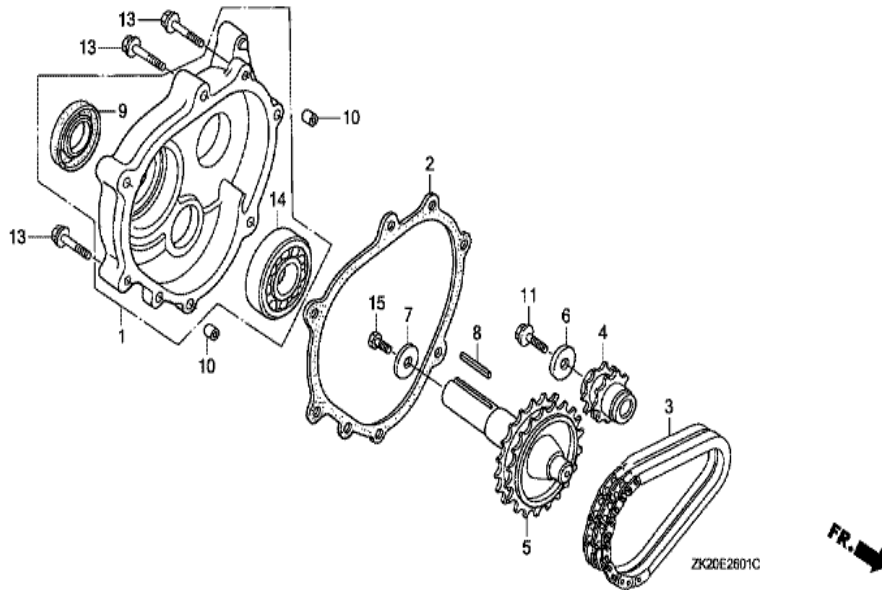

Ref	Partnumber	Description	GX240K1	Serial Numbers
002	16551-ZE2-000	ARM, GOVERNOR	1	
003	16555-ZE2-000	ROD, GOVERNOR	1	
003	16555-ZE2-000	ROD, GOVERNOR	1	
004	16561-ZE2-000	SPRING, GOVERNOR (L=145.0MM) (WIRE DIAME	1	3156815
005	16562-ZE2-000	SPRING, THROTTLE RETURN	1	3337056
007	16570-ZE2-W10	CONTROL ASSY. (REMOTE)	1	
007	16570-ZE2-W10	CONTROL ASSY. (REMOTE)	1	
011	16571-ZE2-W00	LEVER, CONTROL	1	
011	16571-ZE2-W00	LEVER, CONTROL	1	
012	16574-ZE1-000	SPRING, LEVER	1	3077713
013	16575-ZE2-W00	WASHER, CONTROL LEVER	1	3454257
014	16576-891-000	HOLDER, CABLE	1	
015	16578-ZE1-000	SPACER, CONTROL LEVER	1	
<u>Ref</u>	<u>Partnumber</u>	<u>Description</u>	<u>GX240K1</u>	<u>Serial Numbers</u>
016	16581-ZE2-W00	BASE COMP., CONTROL (###)	1	3454257
016	16581-ZE2-W00	BASE COMP., CONTROL (###)	1	
017	16584-883-300	SPRING, CONTROL ADJUSTING	(1)	
019	16592-883-310	SPRING, CABLE RETURN	1	
020	16594-883-010	HOLDER, WIRE	2	
023	90013-883-000	BOLT, FLANGE, 6X12 (CT200)	2	
024	90015-ZE5-010	BOLT, GOVERNOR ARM	1	
026	90114-SA0-000	NUT, SELF-LOCK, 6MM	1	3454257
027	90605-230-000	CIRCLIP, 5MM	2	
028	93500-040060H	SCREW, PAN, 4X6	2	
029	93500-050280A	SCREW, PAN, 5X28	1	3454257
029	93500-050280A	SCREW, PAN, 5X28	1	
030	93500-050160A	SCREW, PAN, 5X16	1	
031	94050-06000	NUT, FLANGE, 6MM	1	