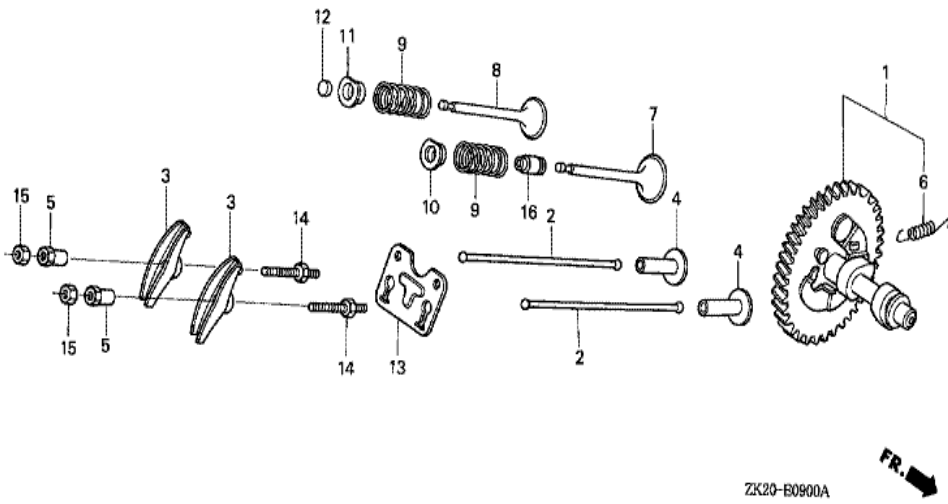

ZK20-E0900A

<u>Ref</u>	<u>Partnumber</u>	<u>Description</u>	<u>GX240K1</u>	<u>Serial Numbers</u>
001	14100-ZH9-000	CAMSHAFT ASSY.	1	
001	14100-ZH9-000	CAMSHAFT ASSY.	1	3620888
001	14100-ZH9-010	CAMSHAFT ASSY.	1	3620889
001	14100-ZH9-010	CAMSHAFT ASSY.	1	3620889
002	14410-ZE2-013	ROD, PUSH	2	
003	14431-ZE2-010	ARM, VALVE ROCKER	2	
003	14431-ZE2-010	ARM, VALVE ROCKER	2	
004	14441-ZE2-000	LIFTER, VALVE	2	
005	14451-ZE1-013	PIVOT, ROCKER ARM	2	
006	14568-ZE1-000	SPRING, WEIGHT RETURN	1	
007	14711-ZE2-000	VALVE, IN.	1	
008	14721-ZE2-000	VALVE, EX.	1	
009	14751-ZE2-003	SPRING, VALVE	2	
<u>Ref</u>	<u>Partnumber</u>	<u>Description</u>	<u>GX240K1</u>	<u>Serial Numbers</u>
010	14771-ZE2-000	RETAINER, IN. VALVE SPRING	1	
011	14773-ZE2-000	RETAINER, EX. VALVE SPRING	1	
011	14773-ZE2-000	RETAINER, EX. VALVE SPRING	1	
012	14781-ZE2-000	ROTATOR, VALVE	1	
013	14791-ZE2-010	GUIDE, PUSH ROD	1	
014	90012-ZE0-010	BOLT, PIVOT, 8MM	2	
015	90206-ZE1-000	NUT, PIVOT ADJUSTING	2