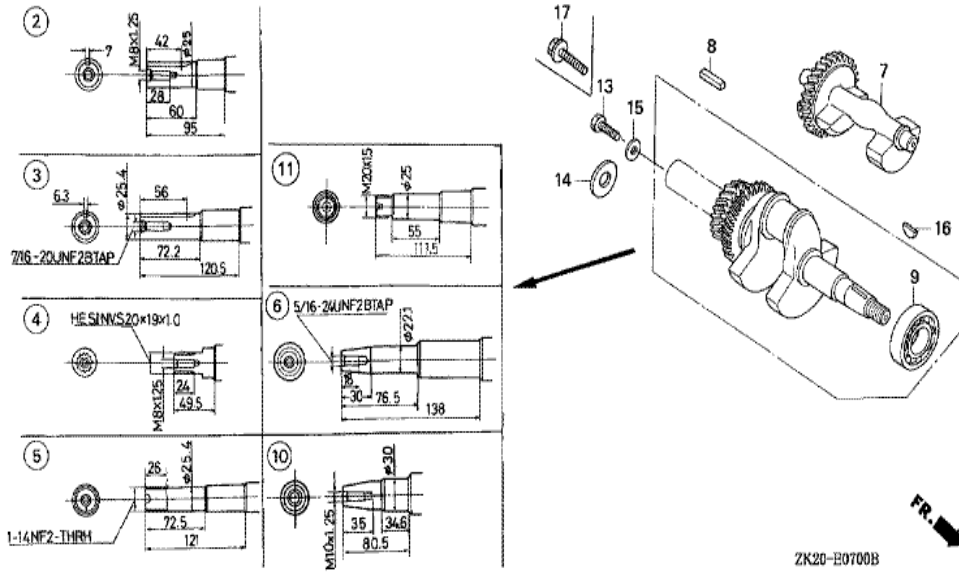

Ref	Partnumber	Description	GX240K1	Serial Numbers
004	13310-ZE2-611	CRANKSHAFT COMP.	1	4769508
009	96100-6206000	BEARING, RADIAL BALL, 6206	1	
016	90741-ZE2-000	KEY, SPECIAL WOODRUFF, 25X18	1	
016	90741-ZE2-000	KEY, SPECIAL WOODRUFF, 25X18	1