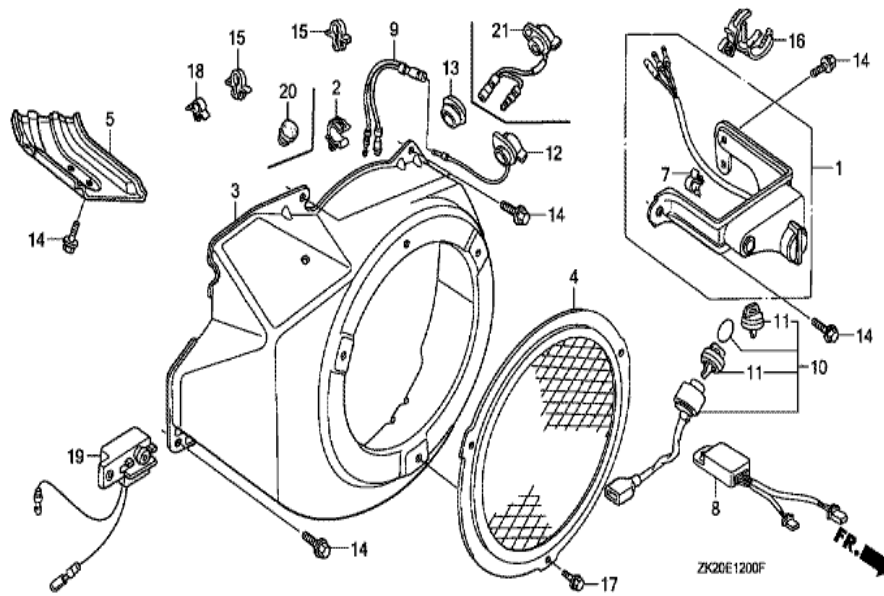

ZK20-E1100A

Ref	Partnumber	Description	GX240K1	Serial Numbers	
001	28400-ZE2-W01ZA	STARTER ASSY., RECOIL *R8 *	1		
001	28400-ZE2-W01ZB	STARTER ASSY., RECOIL *NH1*	1		
001	28400-ZE2-W01ZB	STARTER ASSY., RECOIL *NH1*	1		
002	28410-ZE2-W01ZA	CASE COMP., RECOIL STARTER *R8 *	1		
002	28410-ZE2-W01ZB	CASE COMP., RECOIL STARTER *NH1 *	1		
002	28410-ZE2-W01ZB	CASE COMP., RECOIL STARTER *NH1 *	1		
003	28421-ZE2-W01	PULLEY, RECOIL STARTER	1		
004	28422-ZE2-W01	RATCHET, STARTER	2		
005	28441-ZE2-W01	SPRING, FRICTION	1		
006	28442-ZE2-W01	SPRING, STARTER RETURN	1		
007	28443-ZE2-W01	SPRING, RATCHET	2		
008	28444-ZE2-W01	RETAINER, SPRING	1		
010	28461-ZE2-W02	GRIP, STARTER	1	4914022	
	<u>Ref</u>	<u>Partnumber</u>	<u>Description</u>	<u>GX240K1</u>	<u>Serial Numbers</u>
011	28462-ZE2-W01	ROPE, RECOIL STARTER	1	3793540	
011	28462-ZE2-W01	ROPE, RECOIL STARTER	1	3793540	
011	28462-ZE2-W11	ROPE, RECOIL STARTER	1		
011	28462-ZE2-W11	ROPE, RECOIL STARTER	1	3793541	
012	28469-ZE2-W01	REINFORCEMENT, GRIP	1		
012	28469-ZE2-W01	REINFORCEMENT, GRIP	1	3793540	
013	90004-ZE2-W01	SCREW, CENTER	1		
014	90008-ZE2-003	BOLT, FLANGE, 6X10	3		

Ref	Partnumber	Description	GX240K1	Serial Numbers
002	16731-ZE2-003	CLIP, TUBE	1	
003	19610-ZE2-010ZA	COVER COMP., FAN *R8 *	1	
003	19610-ZE2-010ZC	COVER COMP., FAN *NH1 *	1	
005	19631-ZE2-D00	SHROUD	1	
009	32197-ZH8-003	SUB HARNESS	1	3116815 3566259
009	32197-ZH8-003	SUB HARNESS	1	3566259
012	36100-ZE1-015	SWITCH ASSY., ENGINE STOP	1	3313581
012	36100-ZE1-015	SWITCH ASSY., ENGINE STOP	1	3566259
012	36100-ZH7-003	SWITCH ASSY., ENGINE STOP	1	
012	36100-ZH7-003	SWITCH ASSY., ENGINE STOP	1	3566260
014	90013-883-000	BOLT, FLANGE, 6X12 (CT200)	8	3116814
014	90013-883-000	BOLT, FLANGE, 6X12 (CT200)	6	3116815
016	90684-ZA0-601	CLIP, HARNESS	1	3132286