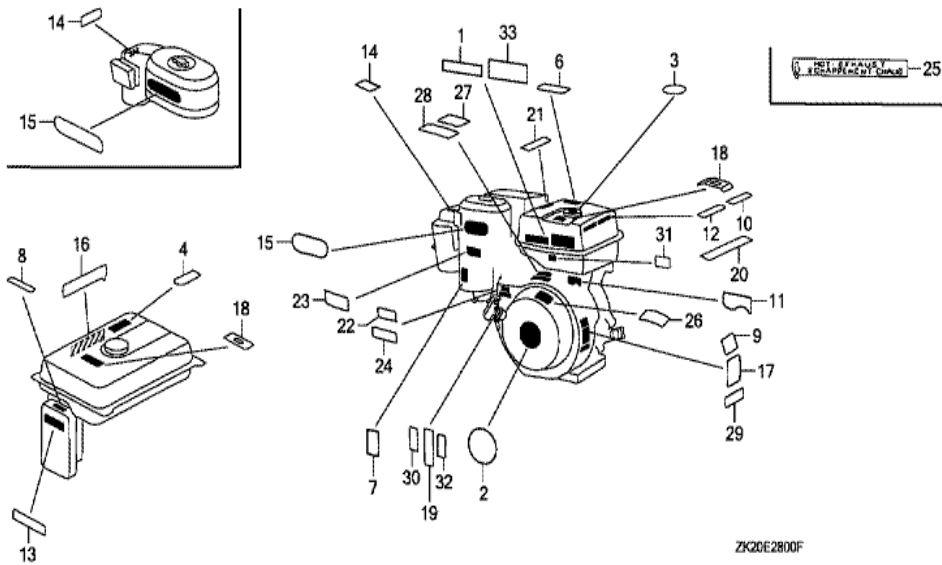

ZK20E2800F

Ref	Partnumber	Description	GX240K1	Serial Numbers
001	87522-ZH9-010	LABEL, CAUTION (ENGLISH, ETC.)	1	
001	87522-ZH9-010	LABEL, CAUTION (ENGLISH, ETC.)	1	
002	87521-ZE2-W01	EMBLEM (GX240 HONDA 8.0)	1	3117235
002	87521-ZE2-W01	EMBLEM (GX240 HONDA 8.0)	1	4192760
002	87521-ZE2-W02	EMBLEM (GX240 HONDA 8.0)	1	4465232
002	87521-ZE2-W02	EMBLEM (GX240 HONDA 8.0)	1	4192761
003	87522-ZE1-810	MARK, CAUTION	1	3254423
003	87522-ZE1-810	MARK, CAUTION	1	3254423
007	87528-ZE2-810	MARK, CHOKE (ORANGE)	1	3165403
007	87528-ZE2-810	MARK, CHOKE (ORANGE)	1	
010	87532-ZB4-G60	MARK, OIL ALERT (GERMAN)	1	3171791
010	87532-ZB4-G60	MARK, OIL ALERT (GERMAN)	1	3171791
010	87532-ZB4-H50	MARK, OIL ALERT (FRENCH)	(1)	3171791 3481104
Ref	Partnumber	Description	GX240K1	Serial Numbers
010	87532-ZB4-H50	MARK, OIL ALERT (FRENCH)	1	3171791
012	87532-ZH8-810	MARK, OIL ALERT (ENGLISH)	1	3116815 3302521
012	87532-ZH8-810	MARK, OIL ALERT (ENGLISH)	1	
021	87586-ZH7-W00	LABEL, FUEL CAUTION	1	3333248