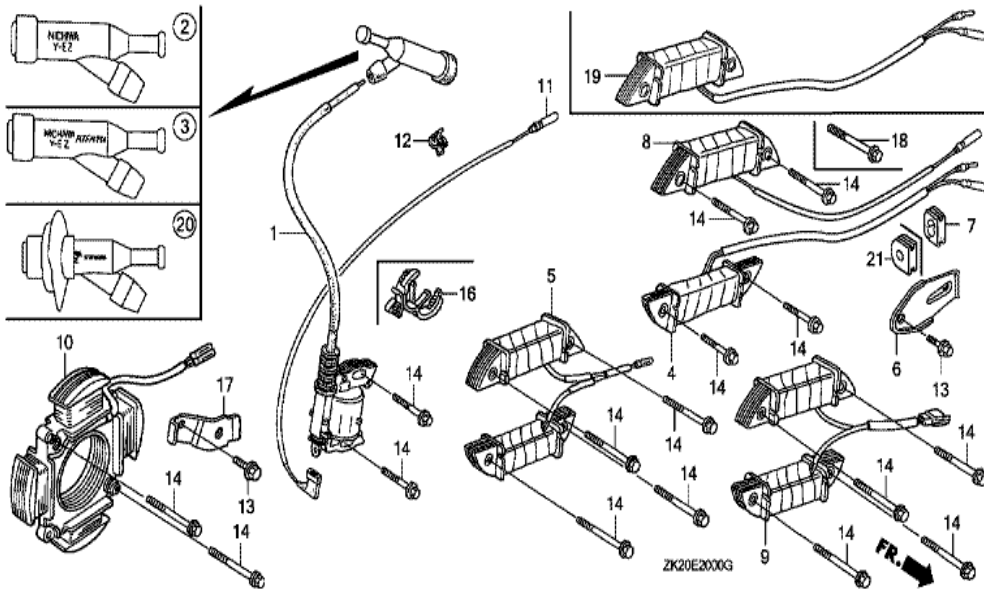

Ref	Partnumber	Description	GX240K1	Serial Numbers
001	30500-ZF6-W02	COIL ASSY., IGNITION	1	
001	30500-ZF6-W02	COIL ASSY., IGNITION	1	
003	30700-ZE1-013	CAP ASSY., NOISE SUPPRESSOR (NICHIIWA Y-E	1	3860625
007	31512-ZE2-000	GROMMET, CORD	1	
011	36101-ZE1-010	CORD, STOP SWITCH (370MM)	1	
014	90015-883-000	BOLT, FLANGE, 6X28 (CT200)	N