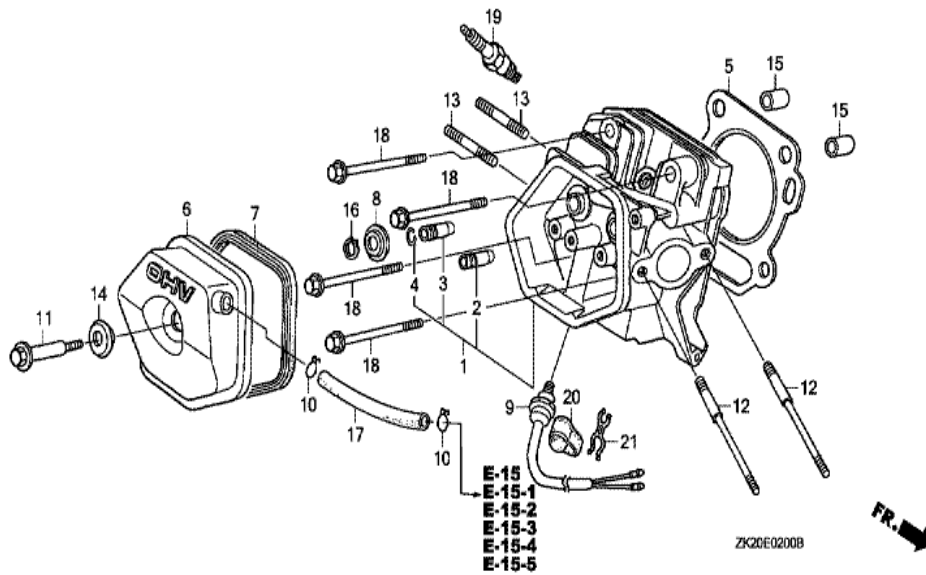

Ref	Partnumber	Description	GX240K1	Serial Numbers
001	12200-ZH9-000	HEAD COMP., CYLINDER	1	
002	12204-ZE2-306	GUIDE, IN. VALVE (O.S.)	1	
003	12205-ZE2-305	GUIDE, EX. VALVE (OS)	1	
004	12216-ZE2-300	CLIP, VALVE GUIDE	1	
005	12251-ZE2-800	GASKET, CYLINDER HEAD	1	
006	12310-ZE2-020	COVER COMP., HEAD	1	3146327
006	12310-ZE2-020	COVER COMP., HEAD	1	
007	12391-ZE2-020	PACKING, HEAD COVER	1	
008	14775-ZE2-010	SEAT, VALVE SPRING	1	
011	90014-ZE2-000	BOLT, HEAD COVER	1	
012	90042-ZE2-000	BOLT, STUD, 8X123	2	
012	90042-ZE2-000	BOLT, STUD, 8X123	2	
013	90047-ZE2-000	BOLT, STUD, 8X47	2