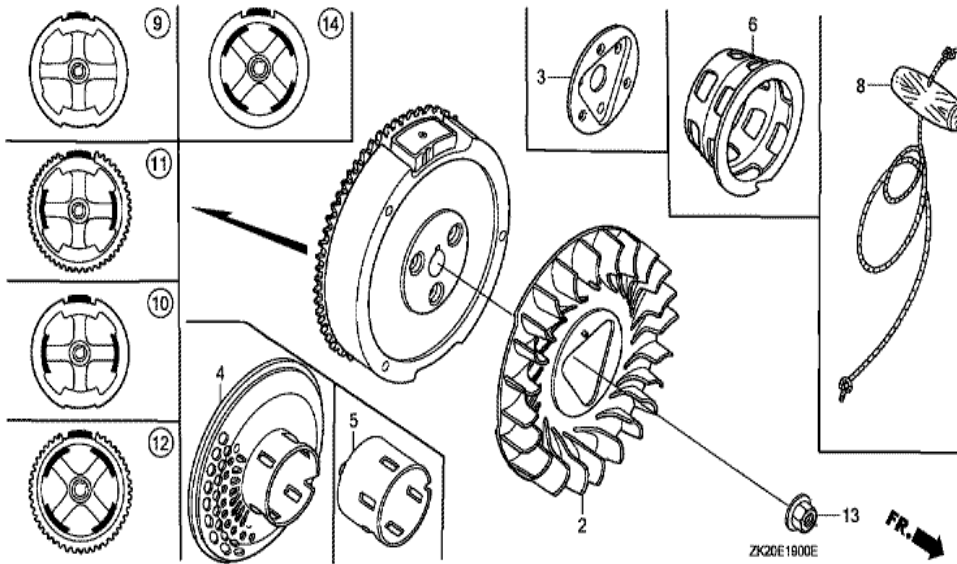

Ref	Partnumber	Description	GX240K1	Serial Numbers
002	19511-ZE2-000	FAN, COOLING	1	
004	28450-ZE2-W11	PULLEY COMP., STARTER (SCREEN GRID)	1	
009	31100-ZE2-010	FLYWHEEL COMP.	1	3337056
013	90201-ZE3-790	NUT, SPECIAL, 16MM	1	3467138
013	90201-ZE3-790	NUT, SPECIAL, 16MM	1	4835166
013	90201-ZE3-V00	NUT, SPECIAL, 16MM	1	
013	90201-ZE3-V00	NUT, SPECIAL, 16MM	1	3467139