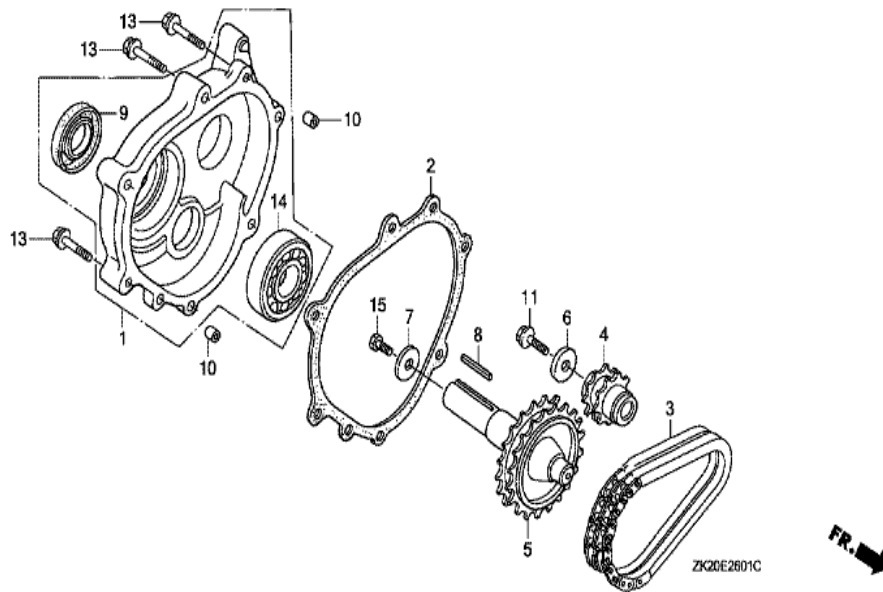

<u>Ref</u>	<u>Partnumber</u>	<u>Description</u>	<u>GX240K1</u>	<u>Serial Numbers</u>
001	11500-ZE2-610	COVER ASSY., CHAIN CASE	1	
002	11521-ZE2-800	PACKING, CHAIN CASE COVER	1	
003	14411-ZE2-611	CHAIN, P.T.O. DRIVE	1	
004	23110-ZE2-610	SPROCKET, DRIVE (14T)	1	
005	23710-ZE2-610	SHAFT, P.T.O. (28T)	1	
006	90473-842-000	WASHER, 8MM	1	
008	90741-805-000	KEY, 7X7X33	1	
008	90741-889-810	KEY, 7X7X33 (YELLOW) (O.S.)	(1)	
008	90741-889-810	KEY, 7X7X33 (YELLOW) (O.S.)	(1)	
009	91201-890-003	OIL SEAL, 30X46X8	1	
010	94301-08140	DOWEL PIN, 8X14	2	
011	95701-0802500	BOLT, FLANGE, 8X25	1	
013	95701-0804000	BOLT, FLANGE, 8X40	6	
<u>Ref</u>	<u>Partnumber</u>	<u>Description</u>	<u>GX240K1</u>	<u>Serial Numbers</u>
014	96100-6206000	BEARING, RADIAL BALL, 6206	1