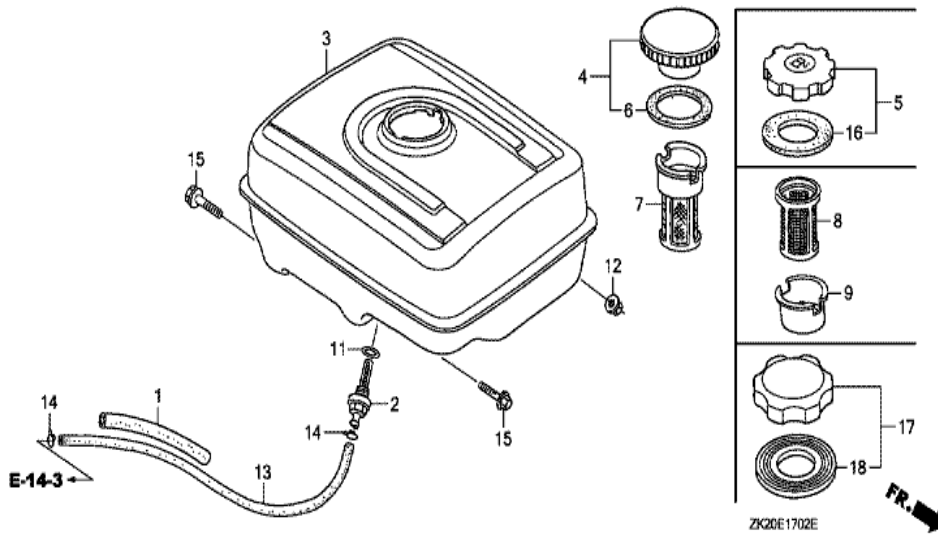

ZK20E1702E

Ref	Partnumber	Description	GX240K1	Serial Numbers
001	16854-ZH8-000	RUBBER, SUPPORTER (107MM)	1	3033266
001	16854-ZH8-000	RUBBER, SUPPORTER (107MM)	1	
002	16955-ZE1-000	JOINT, FUEL TANK	1	
003	17510-ZE2-010ZA	TANK COMP., FUEL *NH31 *	1	
003	17510-ZE2-010ZD	TANK COMP., FUEL *NH1 *	1	3187181
003	17510-ZE2-010ZD	TANK COMP., FUEL *NH1 *	1	
004	17620-ZE2-W00	CAP COMP., FUEL FILLER (CHROME PLATED)	1	3254423
005	17620-ZH7-023	CAP COMP., FUEL FILLER (BLACK)	1	3254424
005	17620-ZH7-023	CAP COMP., FUEL FILLER (BLACK)	1	3254424
006	17631-329-003	PACKING, FUEL FILLER CAP (39X58X3)	1	3254423
011	91353-671-004	O-RING, 14MM (NOK)	1	
012	94050-08000	NUT, FLANGE, 8MM	2	
013	95001-4522240	TUBE, FUEL, 4.5X222 (95001-45001-60M)	1	
<u>Ref</u>	<u>Partnumber</u>	<u>Description</u>	<u>GX240K1</u>	<u>Serial Numbers</u>
014	95002-02080	CLIP, TUBE (B8)	2	
015	95701-0802500	BOLT, FLANGE, 8X25	2	
015	95701-0802500	BOLT, FLANGE, 8X25	2	
016	17631-ZH7-003	PACKING, FUEL FILLER CAP (39X58X3)	1	3254424
016	17631-ZH7-003	PACKING, FUEL FILLER CAP (39X58X3)	1	3254424