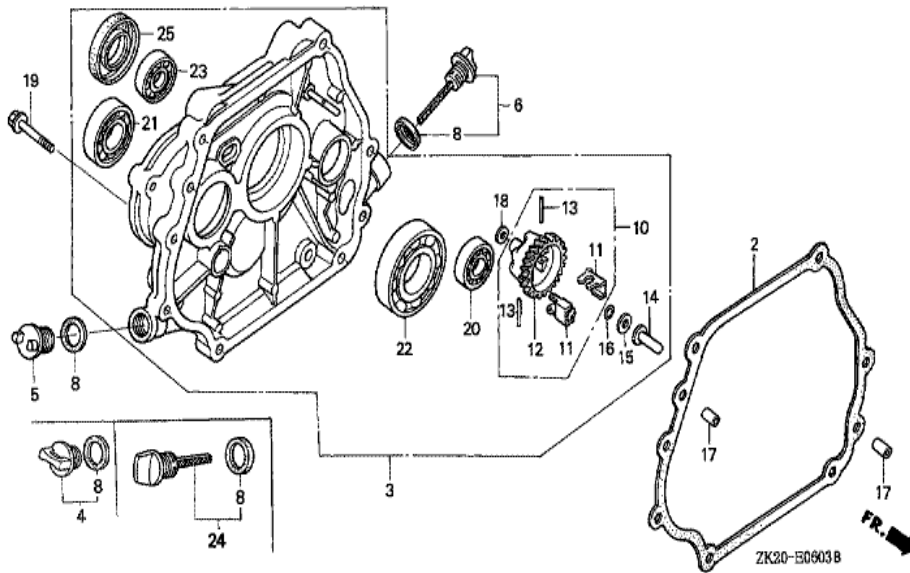

Ref	Partnumber	Description	GX240K1	Serial Numbers
002	11381-ZE2-801	PACKING, CASE COVER	1	
003	11300-ZE2-610	COVER ASSY., CRANKCASE	1	4211335
003	11300-ZE2-610	COVER ASSY., CRANKCASE	1	4211335
003	11300-ZE2-611	COVER ASSY., CRANKCASE	1	4211336
003	11300-ZE2-611	COVER ASSY., CRANKCASE	1	4211336
004	15600-ZG4-003	CAP ASSY., OIL FILLER	1	3210414
004	15600-ZG4-003	CAP ASSY., OIL FILLER	1	2901133
005	15620-ZG4-910	CAP, OIL FILLER	1	3210414
006	15600-735-003	CAP ASSY., OIL FILLER	1	3210414
006	15600-735-700	CAP ASSY., OIL FILLER	1	3210413
006	15600-735-700	CAP ASSY., OIL FILLER	1	2901132
008	15625-ZE1-003	PACKING, OIL FILLER CAP	2	
008	15625-ZE1-003	PACKING, OIL FILLER CAP	2	
Ref	Partnumber	Description	GX240K1	Serial Numbers
010	16510-ZE2-000	GOVERNOR ASSY.	1	
011	16511-ZE2-000	WEIGHT, GOVERNOR	2	
012	16512-ZE2-000	HOLDER, GOVERNOR WEIGHT	1	
013	16513-ZE2-000	PIN, GOVERNOR WEIGHT	2	
014	16531-Z0A-000	SLIDER, GOVERNOR	1	4211336
014	16531-ZE2-000	SLIDER, GOVERNOR	1	4211335
014	16531-ZE2-000	SLIDER, GOVERNOR	1	4211335
015	90473-147-000	WASHER, 6X16	1	4211336
015	90473-147-000	WASHER, 6X16	1	4211336
016	90602-ZE1-000	CLIP, GOVERNOR HOLDER	1	
017	90701-HC4-000	DOWEL PIN, 8X12	2	
018	94101-06800	WASHER, PLAIN, 6MM	1	
019	95701-0803500	BOLT, FLANGE, 8X35	7	
021	96100-6204000	BEARING, RADIAL BALL, 6204	1	
022	96100-6206000	BEARING, RADIAL BALL, 6206	1