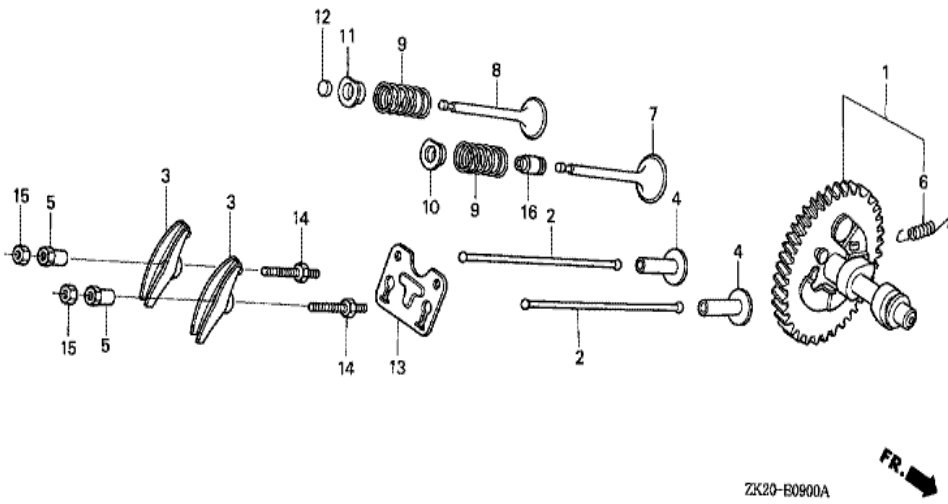

ZK20-E0900A

<u>Ref</u>	<u>Partnumber</u>	<u>Description</u>	<u>GX240K1</u>	<u>Serial Numbers</u>
001	14100-ZE2-W00	CAMSHAFT ASSY.	1	3620688
001	14100-ZE2-W00	CAMSHAFT ASSY.	1	3620688
001	14100-ZE2-W01	CAMSHAFT ASSY.	1	3620689
001	14100-ZE2-W01	CAMSHAFT ASSY.	1	3620689
002	14410-ZE2-013	ROD, PUSH	2	
003	14431-ZE2-010	ARM, VALVE ROCKER	2	
003	14431-ZE2-010	ARM, VALVE ROCKER	2	
004	14441-ZE2-000	LIFTER, VALVE	2	
005	14451-ZE1-013	PIVOT, ROCKER ARM	2	
006	14568-ZE1-000	SPRING, WEIGHT RETURN	1	
007	14711-ZE2-000	VALVE, IN.	1	
008	14721-ZE2-000	VALVE, EX.	1	
009	14751-ZE2-003	SPRING, VALVE	2	
<u>Ref</u>	<u>Partnumber</u>	<u>Description</u>	<u>GX240K1</u>	<u>Serial Numbers</u>
010	14771-ZE2-000	RETAINER, IN. VALVE SPRING	1	
011	14773-ZE2-000	RETAINER, EX. VALVE SPRING	1	
011	14773-ZE2-000	RETAINER, EX. VALVE SPRING	1	
012	14781-ZE2-000	ROTATOR, VALVE	1	
013	14791-ZE2-010	GUIDE, PUSH ROD	1	
014	90012-ZE0-010	BOLT, PIVOT, 8MM	2	
015	90206-ZE1-000	NUT, PIVOT ADJUSTING	2	
016	12209-ZE8-003	SEAL, VALVE STEM	1	4081305
016	12209-ZE8-003	SEAL, VALVE STEM	1	4081305