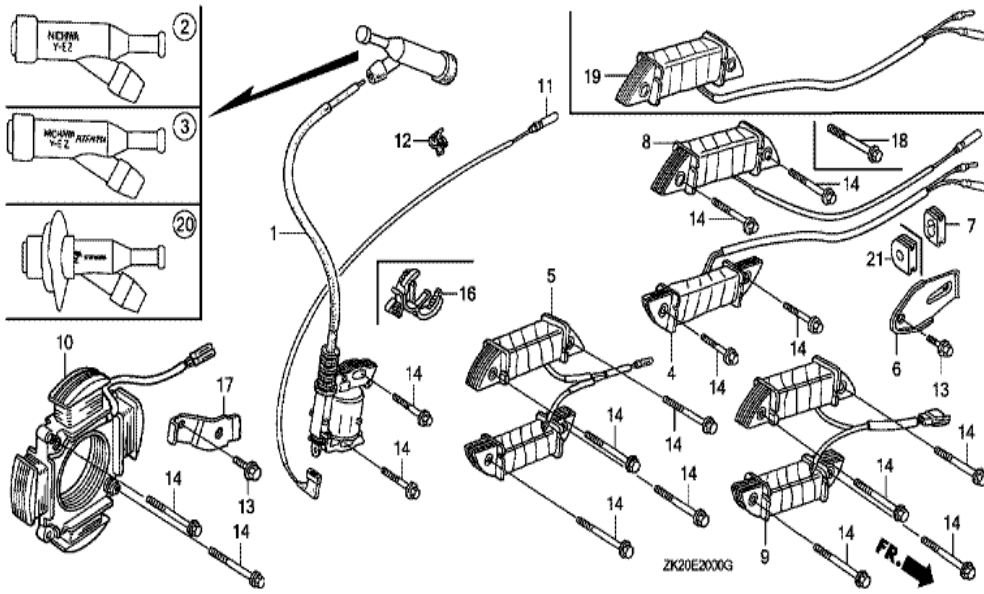

Ref	Partnumber	Description	GX240K1	Serial Numbers
001	30500-ZF6-W02	COIL ASSY., IGNITION	1	
001	30500-ZF6-W02	COIL ASSY., IGNITION	1	
003	30700-ZE1-013	CAP ASSY., NOISE SUPPRESSOR (NICHIIWA Y-E	1	3860625
007	31512-ZE2-000	GROMMET, CORD	1	
011	36101-ZE1-010	CORD, STOP SWITCH (370MM)	1	
014	90015-883-000	BOLT, FLANGE, 6X28 (CT200)	N	
016	90684-ZA0-601	CLIP, HARNESS	1