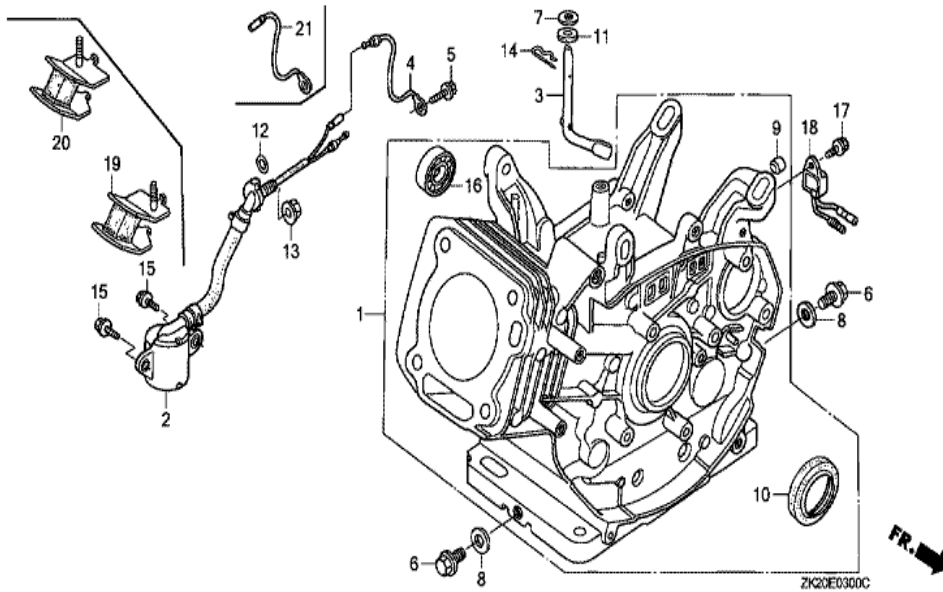

<u>Ref</u>	<u>Partnumber</u>	<u>Description</u>	<u>GX240K1</u>	<u>Serial Numbers</u>
001	12000-ZE2-408	BARREL ASSY., CYLINDER (BALANCER+ALERT)	1	
001	12000-ZE2-408	BARREL ASSY., CYLINDER (BALANCER+ALERT)	1	
002	15510-ZE2-043	SWITCH ASSY., OIL LEVEL	1	
003	16541-ZE2-010	SHAFT, GOVERNOR ARM	1	
006	90131-883-000	BOLT, DRAIN PLUG, 12X15	2	
007	90446-KE1-000	WASHER, 8.2X17X0.8	1	
008	94109-12000	WASHER, DRAIN PLUG, 12MM	2	
010	91201-890-003	OIL SEAL, 30X46X8	1	
012	91353-671-004	O-RING, 14MM (NOK)	1	
013	94050-10000	NUT, FLANGE, 10MM	1	
014	94251-10000	PIN, LOCK, 10MM	1	3332422
014	94251-10000	PIN, LOCK, 10MM	1	
015	95701-0601200	BOLT, FLANGE, 6X12	2	
<u>Ref</u>	<u>Partnumber</u>	<u>Description</u>	<u>GX240K1</u>	<u>Serial Numbers</u>
016	96100-6202000	BEARING, RADIAL BALL, 6202	1	
017	90013-883-000	BOLT, FLANGE, 6X12 (CT200)	(1)	
018	34150-ZH7-003	ALERT UNIT, OIL	(1)	4853039