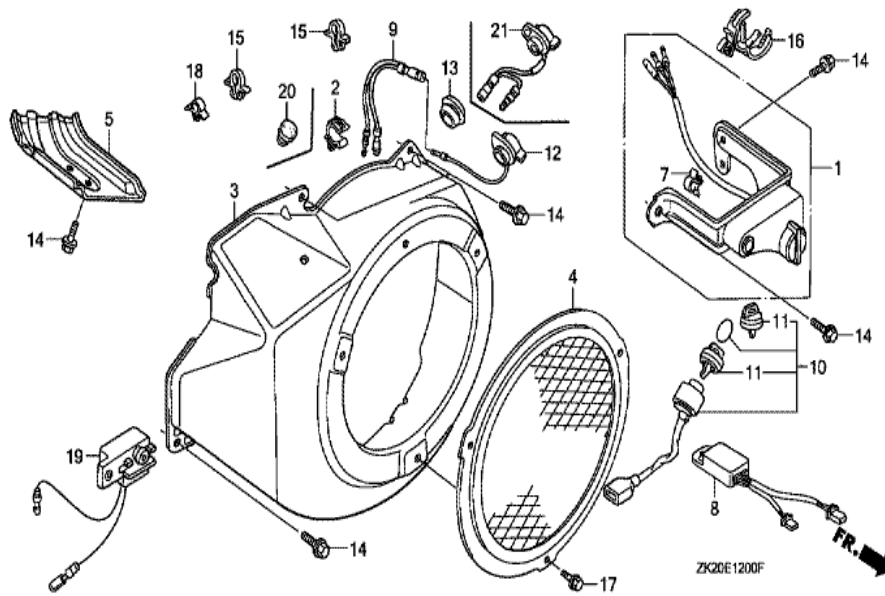

Ref	Partnumber	Description	GX240K1	Serial Numbers
002	16731-ZE2-003	CLIP, TUBE	1	
003	19610-ZE2-010ZL	COVER COMP., FAN *R280 *	(1)	
003	19610-ZE2-010ZL	COVER COMP., FAN *R280 *	1	
005	19631-ZE2-D00	SHROUD	1	
012	36100-ZH7-003	SWITCH ASSY., ENGINE STOP	1	
012	36100-ZH7-003	SWITCH ASSY., ENGINE STOP	1	
014	90013-883-000	BOLT, FLANGE, 6X12 (CT200)	8	3116814
014	90013-883-000	BOLT, FLANGE, 6X12 (CT200)	6	3116815

ZK20E1404D

Ref	Partnumber	Description	GX240K1	Serial Numbers
001	16010-ZE2-812	GASKET SET	1	
002	16011-ZA0-931	VALVE SET, FLOAT	1	
003	16013-ZA0-931	FLOAT SET	1	
005	16016-ZH7-W01	SCREW SET, PILOT	1	
006	16024-ZE1-811	SCREW SET, DRAIN	1	
007	16028-ZE0-005	SCREW SET	1	
008	16044-ZE2-005	CHOKE SET	1	
009	16100-ZE2-W71	CARBURETOR ASSY. (BE70B B/C)	1	
009	16100-ZE2-W71	CARBURETOR ASSY. (BE70B B/C)	1	
010	16124-ZE0-005	SCREW, THROTTLE STOP	1	
011	16166-ZE2-W70	NOZZLE, MAIN	1	
012	16172-ZE3-W10	COLLAR, SETTING	1	
013	16173-001-004	PACKING, FUEL STRAINER CUP	1	