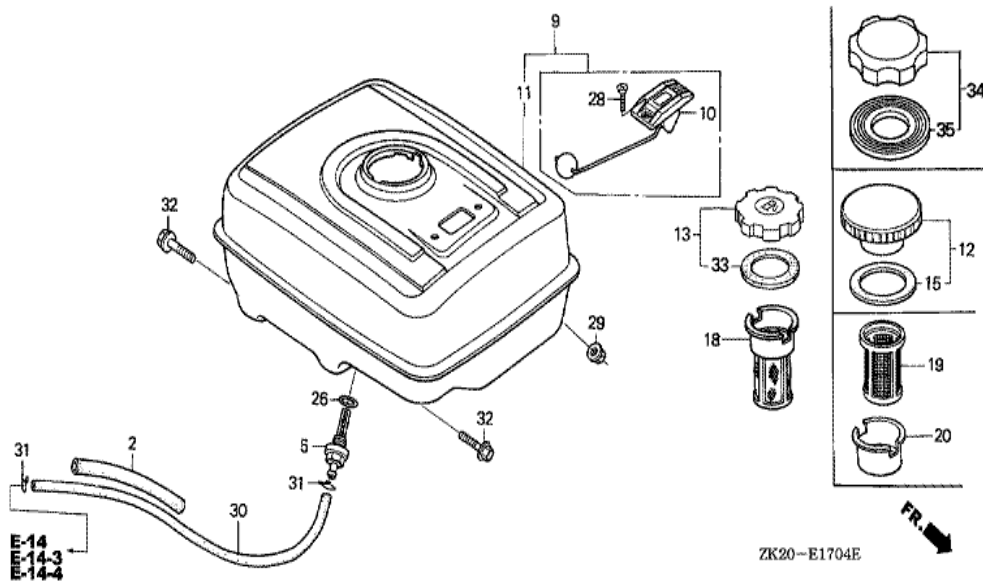

Ref	Partnumber	Description	GX240K1	Serial Numbers
002	16854-ZH8-000	RUBBER, SUPPORTER (107MM)	1	3411798
002	16854-ZH8-000	RUBBER, SUPPORTER (107MM)	1	
005	16955-ZE1-000	JOINT, FUEL TANK	1	
011	17510-ZE2-010ZA	TANK COMP., FUEL *NH31 *	1	
011	17510-ZE2-010ZA	TANK COMP., FUEL *NH31 *	1	4568628
011	17510-ZE2-020ZA	TANK COMP., FUEL *NH31 *	1	4568629 4776725
011	17510-ZE2-020ZA	TANK COMP., FUEL *NH31 *	1	4568629 4776725
011	17510-ZE2-800ZC	TANK COMP., FUEL *NH31 *	1	4776726 4845181
011	17510-ZE2-800ZC	TANK COMP., FUEL *NH31 *	1	4776726
013	17620-ZH7-023	CAP COMP., FUEL FILLER (BLACK)	(1)	3254424
013	17620-ZH7-023	CAP COMP., FUEL FILLER (BLACK)	1	4495553
018	17672-ZE2-W01	FILTER, FUEL	1	3200766
026	91353-671-004	O-RING, 14MM (NOK)	1	
Ref	Partnumber	Description	GX240K1	Serial Numbers
029	94050-08000	NUT, FLANGE, 8MM	2	
030	95001-4522240	TUBE, FUEL, 4.5X222 (95001-45001-60M)	1	
031	95002-02080	CLIP, TUBE (B8)	2	
032	95701-0802500	BOLT, FLANGE, 8X25	2	
032	95701-0802500	BOLT, FLANGE, 8X25	2	
033	17631-ZH7-003	PACKING, FUEL FILLER CAP (39X58X3)	1	4495553
033	17631-ZH7-003	PACKING, FUEL FILLER CAP (39X58X3)	1	4495553
034	17620-Z0T-305	CAP COMP., FUEL FILLER (CHROME PLATED)	1	4495554
034	17620-Z0T-305	CAP COMP., FUEL FILLER (CHROME PLATED)	1	4495554
035	17631-Z0T-812	PACKING, FUEL FILLER CAP (39X62X3) (TOUY	1	4495554
035	17631-Z0T-812	PACKING, FUEL FILLER CAP (39X62X3) (TOUY	1	4495554