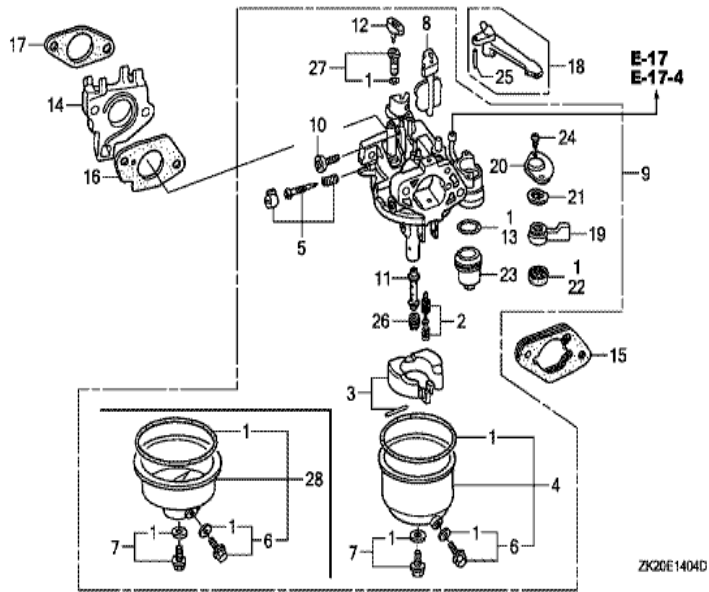

Ref	Partnumber	Description	GX240K1	Serial Numbers
002	16731-ZE2-003	CLIP, TUBE	1	
003	19610-ZE2-010ZL	COVER COMP., FAN *R280 *	(1)	
003	19610-ZE2-010ZL	COVER COMP., FAN *R280 *	1	
005	19631-ZE2-D00	SHROUD	1	
012	36100-ZH7-003	SWITCH ASSY., ENGINE STOP	1	
012	36100-ZH7-003	SWITCH ASSY., ENGINE STOP	1	
014	90013-883-000	BOLT, FLANGE, 6X12 (CT200)	8	3116814
014	90013-883-000	BOLT, FLANGE, 6X12 (CT200)	6	3116815

ZK20E1404D

Ref	Partnumber	Description	GX240K1	Serial Numbers
001	16010-ZE2-812	GASKET SET	1	
002	16011-ZA0-931	VALVE SET, FLOAT	1	
003	16013-ZA0-931	FLOAT SET	1	
005	16016-ZH7-W01	SCREW SET, PILOT	1	
006	16024-ZE1-811	SCREW SET, DRAIN	1	
007	16028-ZE0-005	SCREW SET	1	
008	16044-ZE2-005	CHOKE SET	1	
009	16100-ZE2-W71	CARBURETOR ASSY. (BE70B B/C)	1	
009	16100-ZE2-W71	CARBURETOR ASSY. (BE70B B/C)	1	
010	16124-ZE0-005	SCREW, THROTTLE STOP	1	
011	16166-ZE2-W70	NOZZLE, MAIN	1	
012	16172-ZE3-W10	COLLAR, SETTING	1	
013	16173-001-004	PACKING, FUEL STRAINER CUP	1	