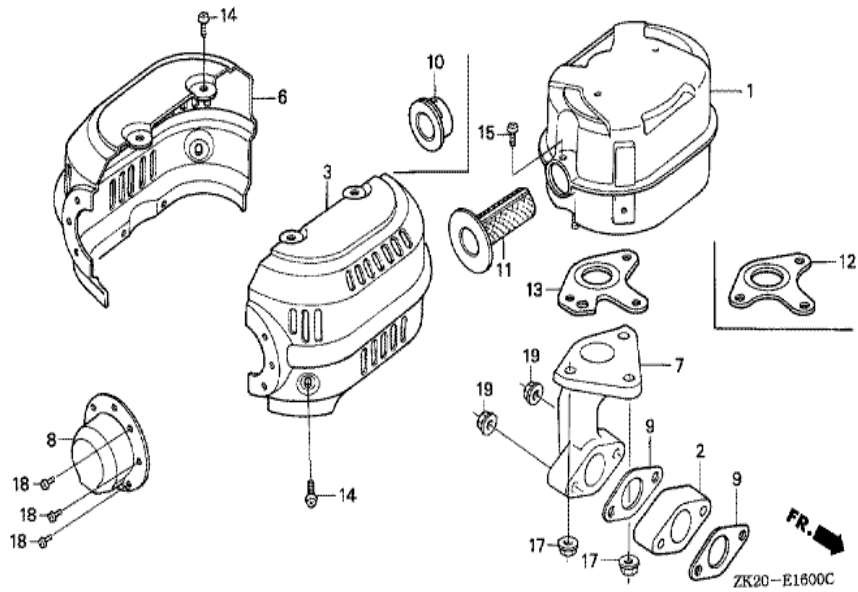

Ref	Partnumber	Description	GX240K1	Serial Numbers
001	18310-ZE2-013	MUFFLER COMP.	1	
003	18320-ZE2-P30	PROTECTOR, R. MUFFLER (STD.)	1	
003	18320-ZE2-P30	PROTECTOR, R. MUFFLER (STD.)	1	
006	18325-ZE2-P30	PROTECTOR, L. MUFFLER (STD.)	1	
006	18325-ZE2-P30	PROTECTOR, L. MUFFLER (STD.)	1	
007	18330-ZE2-000	PIPE, EX.	(1)	
008	18331-ZE2-810	CAP, MUFFLER	1	
009	18333-ZE3-800	GASKET, EX. PIPE	2	
011	18355-ZE2-010	ARRESTER, SPARK	1	
013	18381-ZE2-W10	GASKET, MUFFLER (ARRESTER) (NIPPON LEAKL	1	
013	18381-ZE2-W10	GASKET, MUFFLER (ARRESTER) (NIPPON LEAKL	1	
014	90050-ZE1-000	SCREW, TAPPING, 5X8	6	3217995
015	90050-ZE1-000	SCREW, TAPPING, 5X8	1	
Ref	Partnumber	Description	GX240K1	Serial Numbers
017	94050-08000	NUT, FLANGE, 8MM	3	
018	90055-ZE1-000	SCREW, TAPPING, 4X6	3	
019	94050-08000	NUT, FLANGE, 8MM	(2)