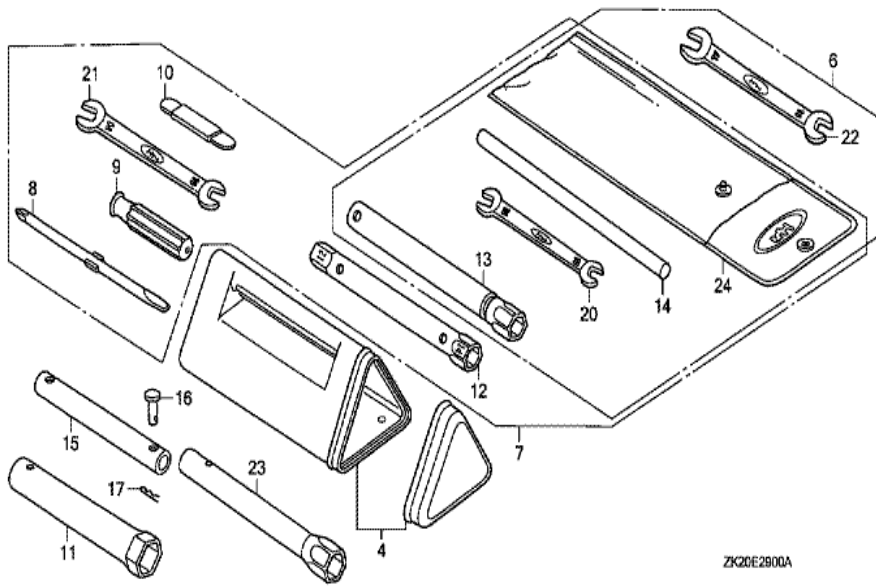

ZK20E2900A

Ref	Partnumber	Description	GX240K1	Serial Numbers
013	89218-ZE1-000	WRENCH COMP., SPARK PLUG	1	
013	89218-ZE1-000	WRENCH COMP., SPARK PLUG	(1)