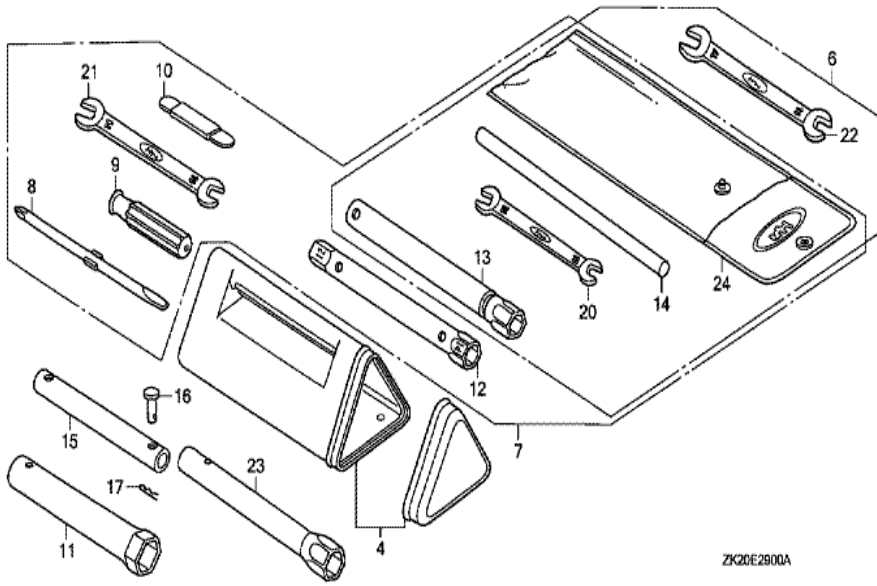

ZK20E2900A

Ref	Partnumber	Description	GX240K1	Serial Numbers
013	89218-ZE1-000	WRENCH COMP., SPARK PLUG	1	
013	89218-ZE1-000	WRENCH COMP., SPARK PLUG	1