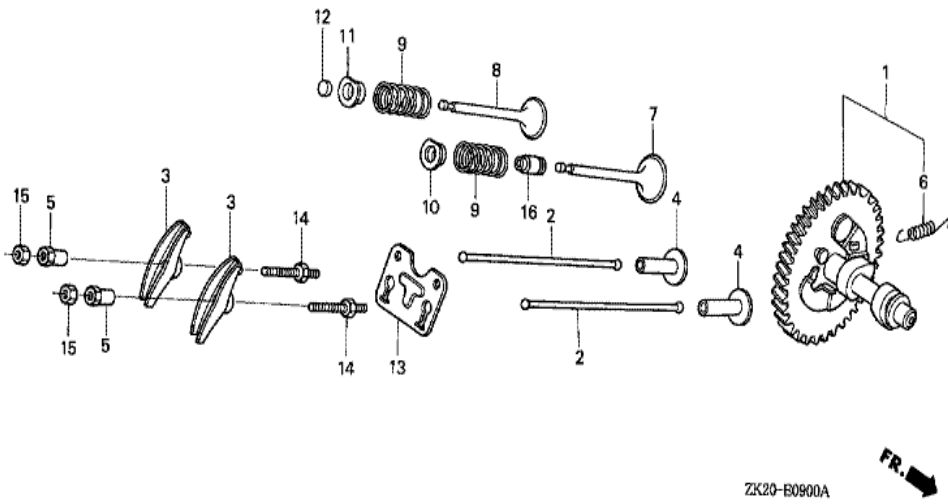

<u>Ref</u>	<u>Partnumber</u>	<u>Description</u>	<u>GX240K1</u>	<u>Serial Numbers</u>
001	14100-ZE2-W01	CAMSHAFT ASSY.	1	3620689
002	14410-ZE2-013	ROD, PUSH	2	
003	14431-ZE2-010	ARM, VALVE ROCKER	2	
003	14431-ZE2-010	ARM, VALVE ROCKER	2	
004	14441-ZE2-000	LIFTER, VALVE	2	
005	14451-ZE1-013	PIVOT, ROCKER ARM	2	
006	14568-ZE1-000	SPRING, WEIGHT RETURN	1	
007	14711-ZE2-000	VALVE, IN.	1	
008	14721-ZE2-000	VALVE, EX.	1	
009	14751-ZE2-003	SPRING, VALVE	2	
010	14771-ZE2-000	RETAINER, IN. VALVE SPRING	1	
011	14773-ZE2-000	RETAINER, EX. VALVE SPRING	1	
011	14773-ZE2-000	RETAINER, EX. VALVE SPRING	1	
<u>Ref</u>	<u>Partnumber</u>	<u>Description</u>	<u>GX240K1</u>	<u>Serial Numbers</u>
012	14781-ZE2-000	ROTATOR, VALVE	1	
013	14791-ZE2-010	GUIDE, PUSH ROD	1	
014	90012-ZE0-010	BOLT, PIVOT, 8MM	2	
015	90206-ZE1-000	NUT, PIVOT ADJUSTING	2	
016	12209-ZE8-003	SEAL, VALVE STEM	1	4081305