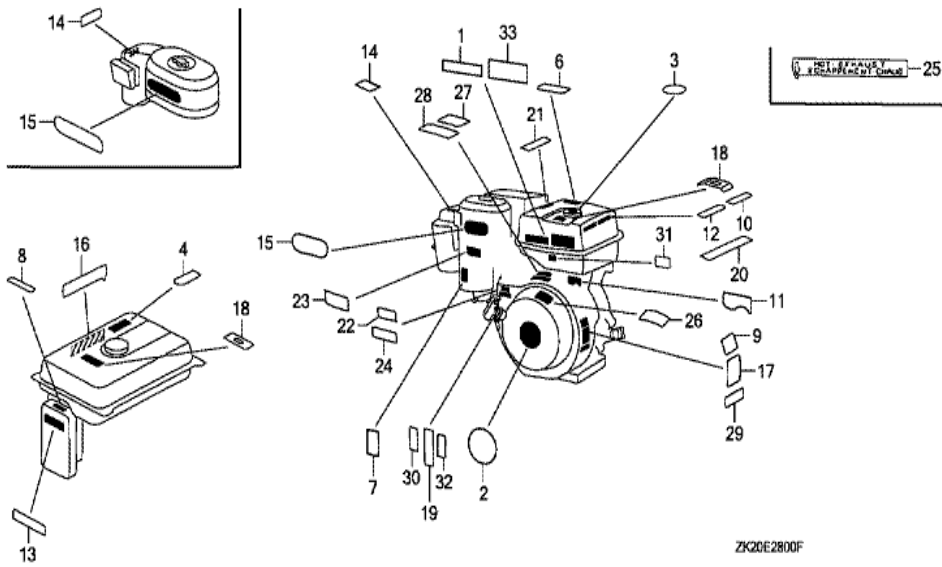

Ref	Partnumber	Description	GX240K1	Serial Numbers
001	87522-ZH9-010	LABEL, CAUTION (ENGLISH, ETC.)	1	
001	87522-ZH9-010	LABEL, CAUTION (ENGLISH, ETC.)	1	
002	87521-ZE2-W02	EMBLEM (GX240 HONDA 8.0)	1	4465232
002	87521-ZE2-W02	EMBLEM (GX240 HONDA 8.0)	1	4465232
002	87521-ZE2-W03	EMBLEM (GX240 HONDA 8.0)	1	
002	87521-ZE2-W03	EMBLEM (GX240 HONDA 8.0)	1	4465233
007	87528-ZE2-810	MARK, CHOKE (ORANGE)	1	3165403
007	87528-ZE2-810	MARK, CHOKE (ORANGE)	1	
012	87532-ZH8-810	MARK, OIL ALERT (ENGLISH)	1	3116815 3302521
012	87532-ZH8-810	MARK, OIL ALERT (ENGLISH)	1