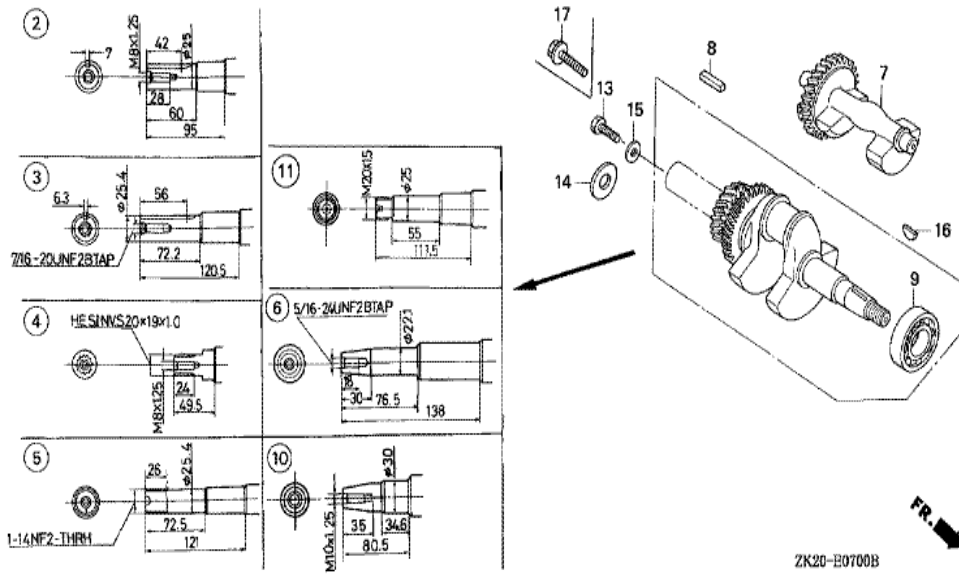

Ref	Partnumber	Description	GX240K1	Serial Numbers
003	13310-ZE2-601	CRANKSHAFT COMP.	1	
003	13310-ZE2-601	CRANKSHAFT COMP.	1	4772141
003	13310-ZE2-602	CRANKSHAFT COMP.	1	4772142
003	13310-ZE2-602	CRANKSHAFT COMP.	1	4772142
008	90745-ZE2-600	KEY, 6.3X6.3X43	1	
008	90745-ZE2-600	KEY, 6.3X6.3X43	1	
009	96100-6206000	BEARING, RADIAL BALL, 6206	1	
016	90741-ZE2-000	KEY, SPECIAL WOODRUFF, 25X18	1	
016	90741-ZE2-000	KEY, SPECIAL WOODRUFF, 25X18	1