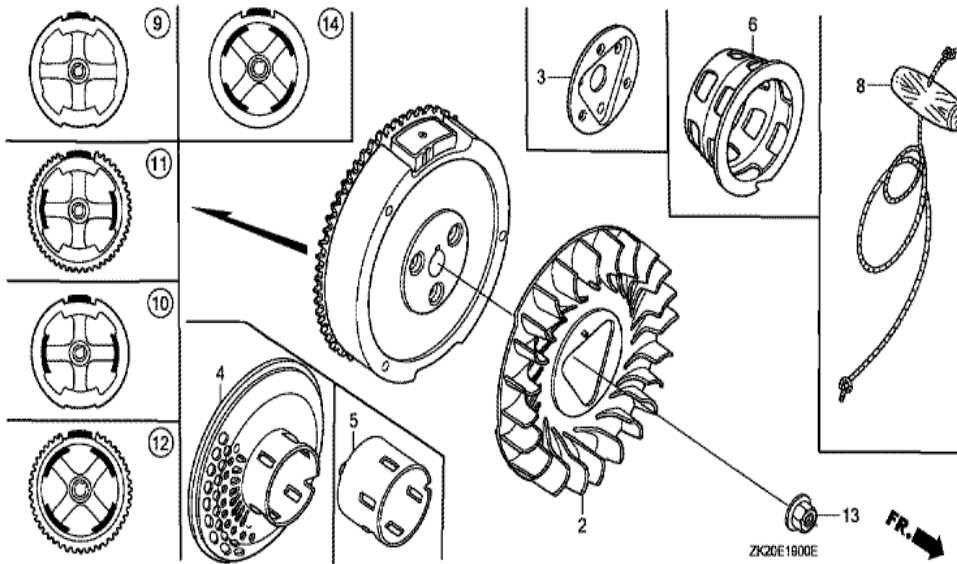

Ref	Partnumber	Description	GX240K1	Serial Numbers
002	19511-ZE2-000	FAN, COOLING	1	
005	28451-ZE2-W01	PULLEY, STARTER	1	
009	31100-ZE2-010	FLYWHEEL COMP.	1	3337056
013	90201-ZE3-V00	NUT, SPECIAL, 16MM	1	
013	90201-ZE3-V00	NUT, SPECIAL, 16MM	1