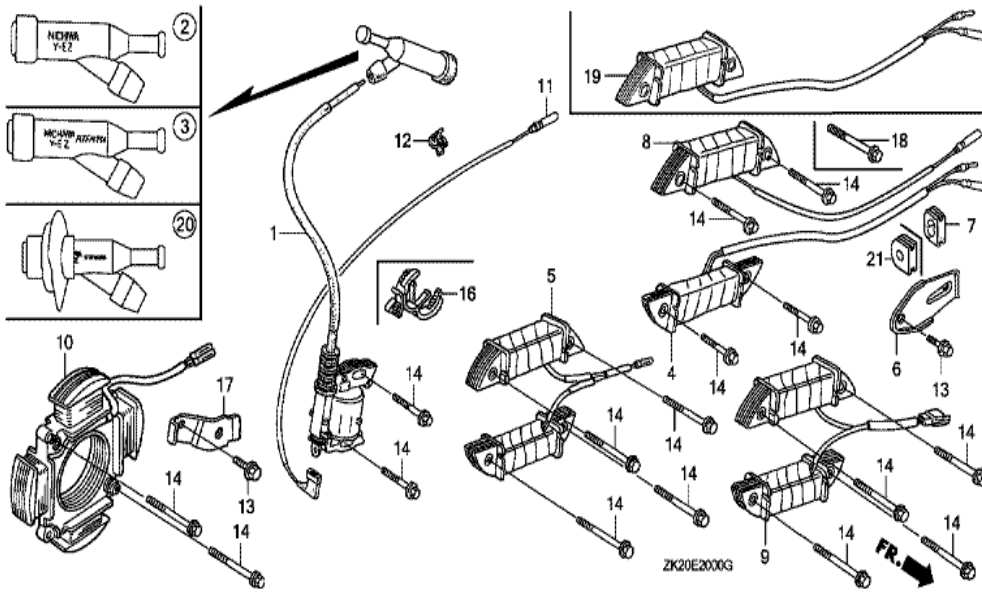

Ref	Partnumber	Description	GX240K1	Serial Numbers
001	30500-ZF6-W02	COIL ASSY., IGNITION	1	
001	30500-ZF6-W02	COIL ASSY., IGNITION	1	
003	30700-ZE1-013	CAP ASSY., NOISE SUPPRESSOR (NICHIIWA Y-E	1	3860625
007	31512-ZE2-000	GROMMET, CORD	1	
011	36101-ZE1-010	CORD, STOP SWITCH (370MM)	1	
012	36103-ZE1-000	HOLDER, STOP SWITCH CORD	1	
012	36103-ZE1-000	HOLDER, STOP SWITCH CORD	1	
014	90015-883-000	BOLT, FLANGE, 6X28 (CT200)	N