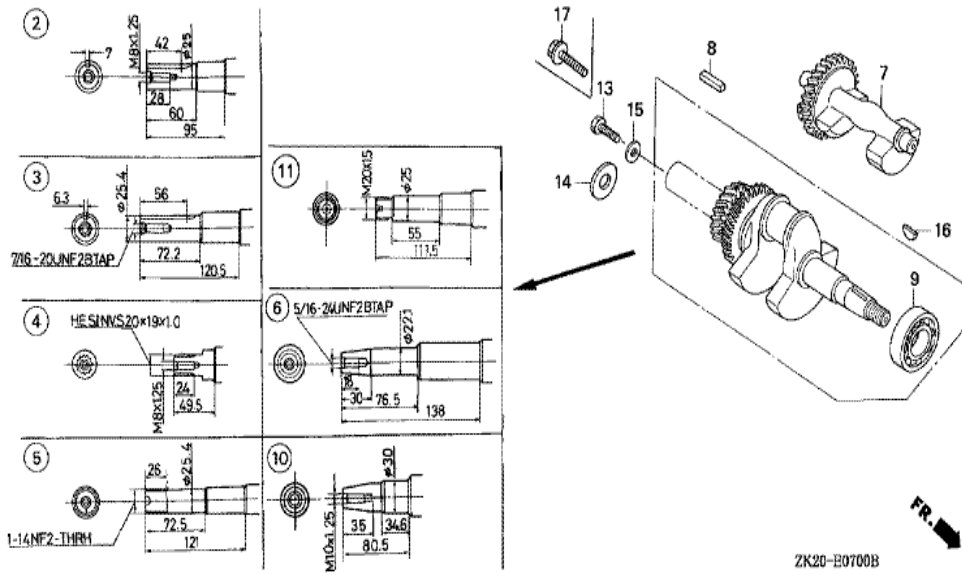

Ref	Partnumber	Description	GX240K1	Serial Numbers
003	13310-ZE2-601	CRANKSHAFT COMP.	1	
008	90745-ZE2-600	KEY, 6.3X6.3X43	1	
008	90745-ZE2-600	KEY, 6.3X6.3X43	1	
009	96100-6206000	BEARING, RADIAL BALL, 6206	1	
016	90741-ZE2-000	KEY, SPECIAL WOODRUFF, 25X18	1	
016	90741-ZE2-000	KEY, SPECIAL WOODRUFF, 25X18	1