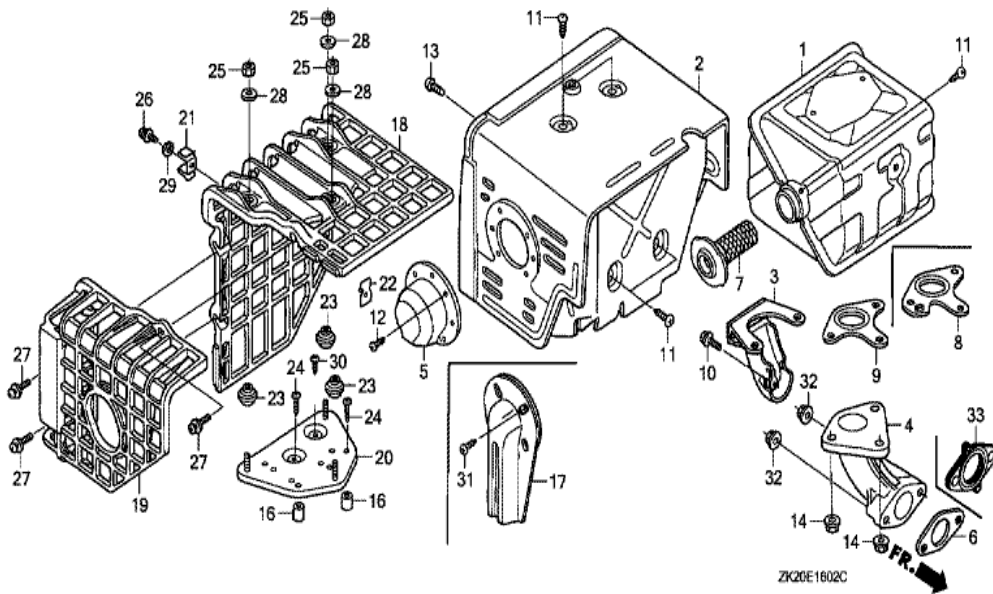

Ref	Partnumber	Description	GX240K1	Serial Numbers
001	18310-ZE2-W61	MUFFLER COMP. (100DB)	1	
002	18320-ZE2-W61	PROTECTOR COMP., MUFFLER	1	
004	18330-ZH9-N00	PIPE, EX.	1	
005	18331-ZE2-810	CAP, MUFFLER	1	
006	18333-ZE3-800	GASKET, EX. PIPE	1	3486453
006	18333-ZK6-Y00	GASKET, EX. PIPE	1	3486454
006	18333-ZK6-Y00	GASKET, EX. PIPE	1	3486454 3844352
007	18355-ZE2-W00	ARRESTER, SPARK	1	
007	18355-ZE2-W00	ARRESTER, SPARK	1	
008	18381-ZE2-W10	GASKET, MUFFLER (ARRESTER) (NIPPON LEAKL	1	
008	18381-ZE2-W10	GASKET, MUFFLER (ARRESTER) (NIPPON LEAKL	1	
011	90050-ZE1-000	SCREW, TAPPING, 5X8	4	
011	90050-ZE1-000	SCREW, TAPPING, 5X8	5