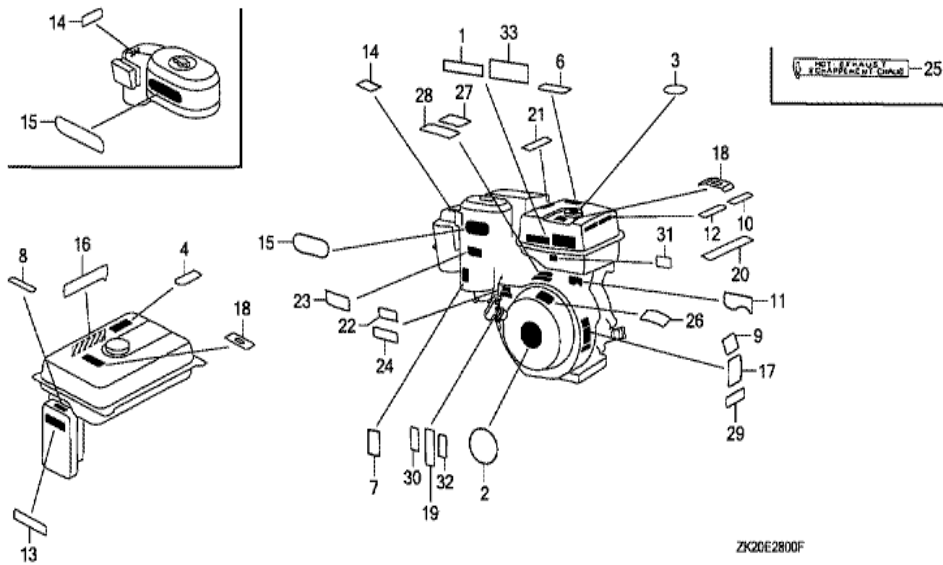

Ref	Partnumber	Description	GX240K1	Serial Numbers
001	12200-ZH9-000	HEAD COMP., CYLINDER	1	
002	12204-ZE2-306	GUIDE, IN. VALVE (O.S.)	1	
003	12205-ZE2-305	GUIDE, EX. VALVE (OS)	1	
004	12216-ZE2-300	CLIP, VALVE GUIDE	1	
005	12251-ZE2-800	GASKET, CYLINDER HEAD	1	
006	12310-ZE2-010	COVER COMP., HEAD	1	3146326
006	12310-ZE2-010	COVER COMP., HEAD	1	3146326
006	12310-ZE2-020	COVER COMP., HEAD	1	3146327
006	12310-ZE2-020	COVER COMP., HEAD	1	3146327
007	12391-ZE2-020	PACKING, HEAD COVER	1	
008	14775-ZE2-010	SEAT, VALVE SPRING	1	
011	90014-ZE2-000	BOLT, HEAD COVER	1	
012	90042-ZE2-000	BOLT, STUD, 8X123	2	

Ref	Partnumber	Description	GX240K1	Serial Numbers
002	16551-ZE2-000	ARM, GOVERNOR	1	
003	16555-ZE2-000	ROD, GOVERNOR	1	
003	16555-ZE2-000	ROD, GOVERNOR	1	
004	16561-ZE2-000	SPRING, GOVERNOR (L=145.0MM) (WIRE DIAME	1	3156815
005	16562-ZE2-000	SPRING, THROTTLE RETURN	1	3337056
008	16570-ZE2-W20	CONTROL ASSY. (REMOTE)	1	
011	16571-ZE2-W00	LEVER, CONTROL	1	
011	16571-ZE2-W00	LEVER, CONTROL	1	
012	16574-ZE1-000	SPRING, LEVER	1	3077713
013	16575-ZE2-W00	WASHER, CONTROL LEVER	1	3454257
014	16576-891-000	HOLDER, CABLE	1	
015	16578-ZE1-000	SPACER, CONTROL LEVER	1	
016	16581-ZE2-W00	BASE COMP., CONTROL (###)	1	3454257
Ref	Partnumber	Description	GX240K1	Serial Numbers
016	16581-ZE2-W00	BASE COMP., CONTROL (###)	1	
017	16584-883-300	SPRING, CONTROL ADJUSTING	(1)	
019	16592-883-310	SPRING, CABLE RETURN	1	
021	16599-ZG1-M10	COLLAR, STOPPER	(1)	3302522
021	16599-ZG1-M10	COLLAR, STOPPER	(1)	3302522
023	90013-883-000	BOLT, FLANGE, 6X12 (CT200)	2	
024	90015-ZE5-010	BOLT, GOVERNOR ARM	1	
025	90016-ZG9-N30	SCREW, RECESSED, 5X25	(1)	3302522
025	90016-ZG9-N30	SCREW, RECESSED, 5X25	(1)	3302522
026	90114-SA0-000	NUT, SELF-LOCK, 6MM	1	3454257
029	93500-050280A	SCREW, PAN, 5X28	1	3454257
029	93500-050280A	SCREW, PAN, 5X28	1	
030	93500-050160A	SCREW, PAN, 5X16	1	
031	94050-06000	NUT, FLANGE, 6MM	1	