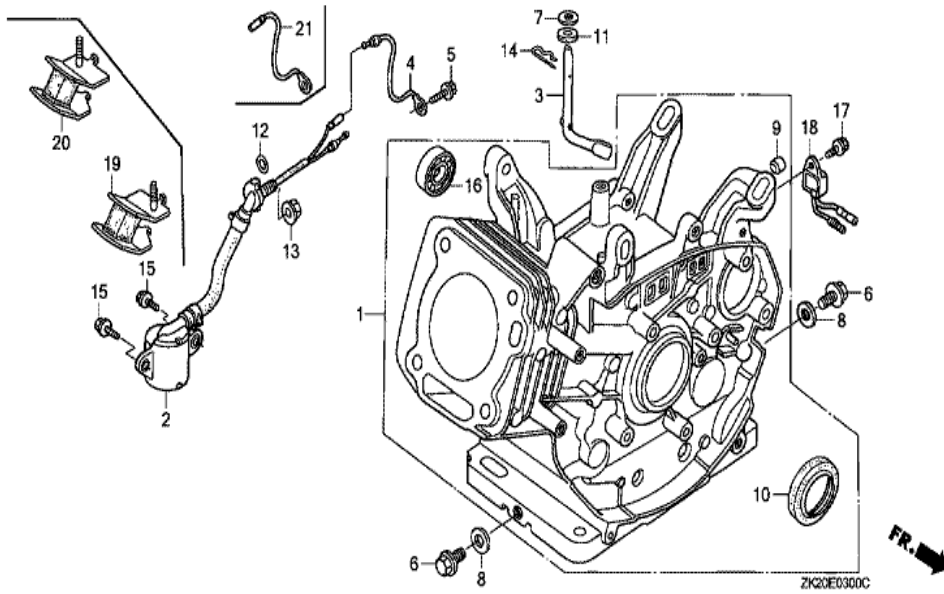

Ref	Partnumber	Description	GX240K1	Serial Numbers
001	12000-ZE2-040	BARREL ASSY., CYLINDER (STD.)	1	4081304
001	12000-ZE2-040	BARREL ASSY., CYLINDER (STD.)	1	4081304
001	12000-ZE2-050	BARREL ASSY., CYLINDER (STD.)	1	4081305
001	12000-ZE2-050	BARREL ASSY., CYLINDER (STD.)	1	4081305
003	16541-ZE2-010	SHAFT, GOVERNOR ARM	1	
006	90131-883-000	BOLT, DRAIN PLUG, 12X15	2	
007	90446-KE1-000	WASHER, 8.2X17X0.8	1	
008	94109-12000	WASHER, DRAIN PLUG, 12MM	2	
009	90801-ZE2-003	PLUG, SEALING (RUBBER 10MM)	1	
010	91201-890-003	OIL SEAL, 30X46X8	1	
014	94251-08000	PIN, LOCK, 8MM	1	3332421
014	94251-10000	PIN, LOCK, 10MM	1	3332422
014	94251-10000	PIN, LOCK, 10MM	1	3332422