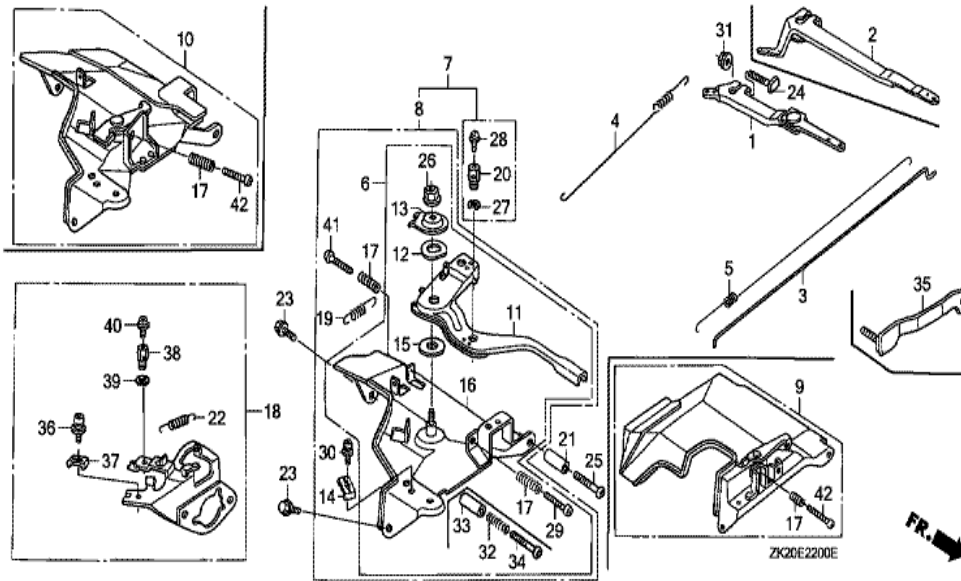

Ref	Partnumber	Description	GX240K1	Serial Numbers
001	12200-ZH9-000	HEAD COMP., CYLINDER	1	
002	12204-ZE2-306	GUIDE, IN. VALVE (O.S.)	1	
003	12205-ZE2-305	GUIDE, EX. VALVE (OS)	1	
004	12216-ZE2-300	CLIP, VALVE GUIDE	1	
005	12251-ZE2-800	GASKET, CYLINDER HEAD	1	
006	12310-ZE2-010	COVER COMP., HEAD	1	3146326
006	12310-ZE2-010	COVER COMP., HEAD	1	3146326
006	12310-ZE2-020	COVER COMP., HEAD	1	3146327
006	12310-ZE2-020	COVER COMP., HEAD	1	3146327
007	12391-ZE2-020	PACKING, HEAD COVER	1	
008	14775-ZE2-010	SEAT, VALVE SPRING	1	
011	90014-ZE2-000	BOLT, HEAD COVER	1	
012	90042-ZE2-000	BOLT, STUD, 8X123	2	

Ref	Partnumber	Description	GX240K1	Serial Numbers
002	16551-ZE2-000	ARM, GOVERNOR	1	
003	16555-ZE2-000	ROD, GOVERNOR	1	
003	16555-ZE2-000	ROD, GOVERNOR	1	
004	16561-ZE2-000	SPRING, GOVERNOR (L=145.0MM) (WIRE DIAME	1	3156815
005	16562-ZE2-000	SPRING, THROTTLE RETURN	1	3337056
008	16570-ZE2-W20	CONTROL ASSY. (REMOTE)	1	
011	16571-ZE2-W00	LEVER, CONTROL	1	
011	16571-ZE2-W00	LEVER, CONTROL	1	
012	16574-ZE1-000	SPRING, LEVER	1	3077713
013	16575-ZE2-W00	WASHER, CONTROL LEVER	1	3454257
014	16576-891-000	HOLDER, CABLE	1	
015	16578-ZE1-000	SPACER, CONTROL LEVER	1	
016	16581-ZE2-W00	BASE COMP., CONTROL (###)	1	3454257
Ref	Partnumber	Description	GX240K1	Serial Numbers
016	16581-ZE2-W00	BASE COMP., CONTROL (###)	1	
017	16584-883-300	SPRING, CONTROL ADJUSTING	(1)	
019	16592-883-310	SPRING, CABLE RETURN	1	
021	16599-ZG1-M10	COLLAR, STOPPER	(1)	3302522
021	16599-ZG1-M10	COLLAR, STOPPER	(1)	3302522
023	90013-883-000	BOLT, FLANGE, 6X12 (CT200)	2	
024	90015-ZE5-010	BOLT, GOVERNOR ARM	1	
025	90016-ZG9-N30	SCREW, RECESSED, 5X25	(1)	3302522
025	90016-ZG9-N30	SCREW, RECESSED, 5X25	(1)	3302522
026	90114-SA0-000	NUT, SELF-LOCK, 6MM	1	3454257
029	93500-050280A	SCREW, PAN, 5X28	1	3454257
029	93500-050280A	SCREW, PAN, 5X28	1	
030	93500-050160A	SCREW, PAN, 5X16	1	
031	94050-06000	NUT, FLANGE, 6MM	1	