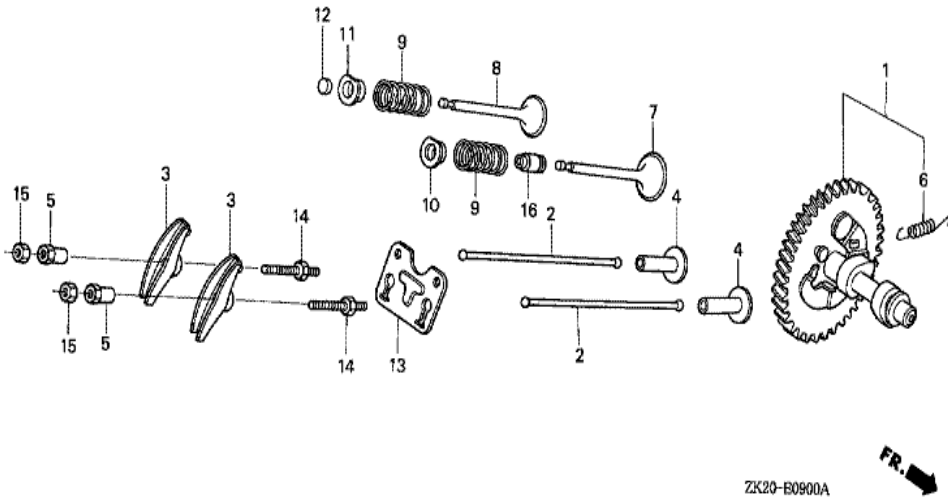

<u>Ref</u>	<u>Partnumber</u>	<u>Description</u>	<u>GX240K1</u>	<u>Serial Numbers</u>
001	14100-ZH9-000	CAMSHAFT ASSY.	1	
001	14100-ZH9-000	CAMSHAFT ASSY.	1	3620888
001	14100-ZH9-010	CAMSHAFT ASSY.	1	3620889
001	14100-ZH9-010	CAMSHAFT ASSY.	1	3620889
002	14410-ZE2-013	ROD, PUSH	2	
003	14431-ZE2-010	ARM, VALVE ROCKER	2	
003	14431-ZE2-010	ARM, VALVE ROCKER	2	
004	14441-ZE2-000	LIFTER, VALVE	2	
005	14451-ZE1-013	PIVOT, ROCKER ARM	2	
006	14568-ZE1-000	SPRING, WEIGHT RETURN	1	
007	14711-ZE2-000	VALVE, IN.	1	
008	14721-ZE2-000	VALVE, EX.	1	
009	14751-ZE2-003	SPRING, VALVE	2	
<u>Ref</u>	<u>Partnumber</u>	<u>Description</u>	<u>GX240K1</u>	<u>Serial Numbers</u>
010	14771-ZE2-000	RETAINER, IN. VALVE SPRING	1	
011	14773-ZE2-000	RETAINER, EX. VALVE SPRING	1	
011	14773-ZE2-000	RETAINER, EX. VALVE SPRING	1	
012	14781-ZE2-000	ROTATOR, VALVE	1	
013	14791-ZE2-010	GUIDE, PUSH ROD	1	
014	90012-ZE0-010	BOLT, PIVOT, 8MM	2	
015	90206-ZE1-000	NUT, PIVOT ADJUSTING	2	
016	12209-ZE8-003	SEAL, VALVE STEM	1	4081305
016	12209-ZE8-003	SEAL, VALVE STEM	1	4081305