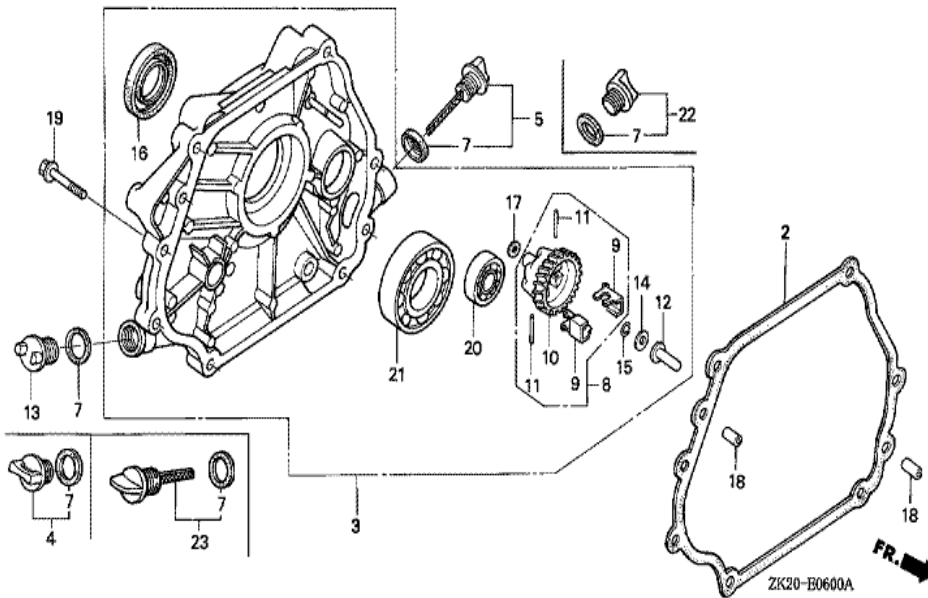

Ref	Partnumber	Description	GX240K1	Serial Numbers
002	11381-ZE2-801	PACKING, CASE COVER	1	3634565
003	11300-ZE2-600	COVER ASSY., CRANKCASE	1	3634565 4211335
003	11300-ZE2-600	COVER ASSY., CRANKCASE	1	4211335
003	11300-ZE2-601	COVER ASSY., CRANKCASE	1	4211336
003	11300-ZE2-601	COVER ASSY., CRANKCASE	1	4211336
004	15600-ZG4-003	CAP ASSY., OIL FILLER	1	3634565
004	15600-ZG4-003	CAP ASSY., OIL FILLER	1	2901133
005	15600-735-003	CAP ASSY., OIL FILLER	1	3634565
007	15625-ZE1-003	PACKING, OIL FILLER CAP	1	
007	15625-ZE1-003	PACKING, OIL FILLER CAP	2	
008	16510-ZE2-000	GOVERNOR ASSY.	1	3634565
009	16511-ZE2-000	WEIGHT, GOVERNOR	2	3634565
010	16512-ZE2-000	HOLDER, GOVERNOR WEIGHT	1	3634565
<u>Ref</u>	<u>Partnumber</u>	<u>Description</u>	<u>GX240K1</u>	<u>Serial Numbers</u>
011	16513-ZE2-000	PIN, GOVERNOR WEIGHT	2	3634565
012	16531-Z0A-000	SLIDER, GOVERNOR	1	
012	16531-ZE2-000	SLIDER, GOVERNOR	1	4211335
012	16531-ZE2-000	SLIDER, GOVERNOR	1	4211335
013	15620-ZG4-910	CAP, OIL FILLER	1	3210413
014	90473-147-000	WASHER, 6X16	1	3191475
014	90473-147-000	WASHER, 6X16	1	4211336
014	90473-147-000	WASHER, 6X16	1	4211336
015	90602-ZE1-000	CLIP, GOVERNOR HOLDER	1	3634565
015	90602-ZE1-000	CLIP, GOVERNOR HOLDER	1	
016	91201-890-003	OIL SEAL, 30X46X8	1	3634565
016	91201-890-003	OIL SEAL, 30X46X8	1	
017	94101-06800	WASHER, PLAIN, 6MM	1	3634565
018	90701-HC4-000	DOWEL PIN, 8X12	2	3634565
019	95701-0803500	BOLT, FLANGE, 8X35	7	3634565
021	96100-6206000	BEARING, RADIAL BALL, 6206	1	3634565