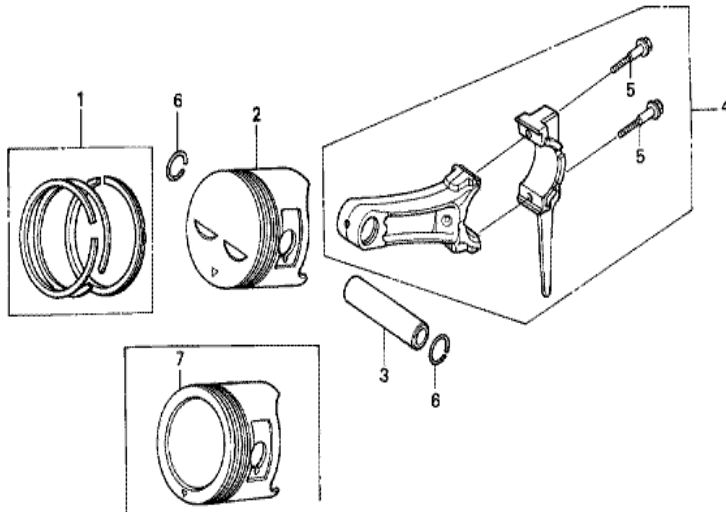

ZK20-E0800A

Ref	Partnumber	Description	GX240K1	Serial Numbers
001	13010-Z5F-004	RING SET, PISTON (STD.) (TEIKOKU)	1	4081305
001	13010-Z5F-004	RING SET, PISTON (STD.) (TEIKOKU)	1	4869815
001	13010-ZE2-013	RING SET, PISTON (STD.) (NIPPON)	1	4081304
001	13010-ZE2-013	RING SET, PISTON (STD.) (NIPPON)	1	4081304
001	13010-ZE2-014	RING SET, PISTON (STD.) (TEIKOKU)	1	4081304
001	13010-ZE2-014	RING SET, PISTON (STD.) (TEIKOKU)	1	4081304
001	13010-ZE2-921	RING SET, PISTON (STD.) (TEIKOKU)	1	4869814
001	13010-ZE2-921	RING SET, PISTON (STD.) (TEIKOKU)	1	4081305
001	13010-ZE2-922	RING SET, PISTON (STD.) (NIPPON)	1	4081305
001	13010-ZE2-922	RING SET, PISTON (STD.) (NIPPON)	1	4081305
001	13011-ZE2-013	RING SET, PISTON (0.25) (NIPPON)	(1)	4081304
001	13011-ZE2-013	RING SET, PISTON (0.25) (NIPPON)	(1)	4081304
001	13011-ZE2-014	RING SET, PISTON (0.25) (TEIKOKU)	(1)