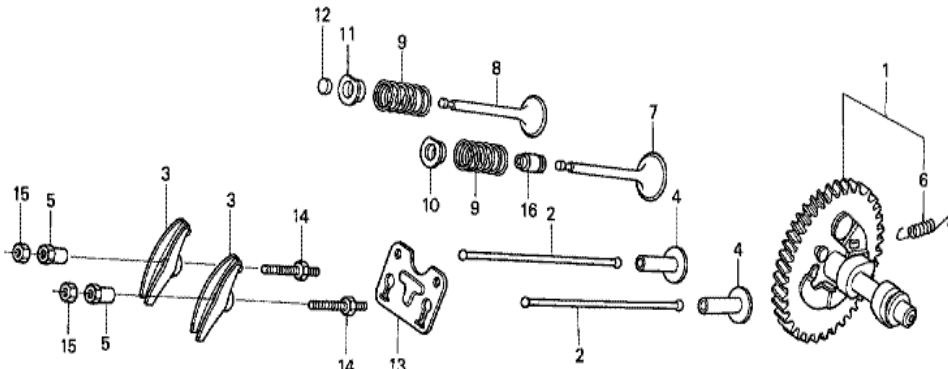

ZK20-B0900A

Ref	Partnumber	Description	GX240K1	Serial Numbers
001	14100-ZE2-W01	CAMSHAFT ASSY.	1	3620689
001	14100-ZE2-W01	CAMSHAFT ASSY.	1	3860625
001	14100-ZH9-000	CAMSHAFT ASSY.	1	
001	14100-ZH9-000	CAMSHAFT ASSY.	1	3620888
001	14100-ZH9-010	CAMSHAFT ASSY.	1	3620889
001	14100-ZH9-010	CAMSHAFT ASSY.	1	3620889 3860624
002	14410-ZE2-013	ROD, PUSH	2	
003	14431-ZE2-010	ARM, VALVE ROCKER	2	
003	14431-ZE2-010	ARM, VALVE ROCKER	2	
004	14441-ZE2-000	LIFTER, VALVE	2	
005	14451-ZE1-013	PIVOT, ROCKER ARM	2	
006	14568-ZE1-000	SPRING, WEIGHT RETURN	1	
007	14711-ZE2-000	VALVE, IN.	1	
Ref	Partnumber	Description	GX240K1	Serial Numbers
008	14721-ZE2-000	VALVE, EX.	1	
009	14751-ZE2-003	SPRING, VALVE	2	
010	14771-ZE2-000	RETAINER, IN. VALVE SPRING	1	
011	14773-ZE2-000	RETAINER, EX. VALVE SPRING	1	
011	14773-ZE2-000	RETAINER, EX. VALVE SPRING	1	
012	14781-ZE2-000	ROTATOR, VALVE	1	
013	14791-ZE2-010	GUIDE, PUSH ROD	1	
014	90012-ZE0-010	BOLT, PIVOT, 8MM	2	
015	90206-ZE1-000	NUT, PIVOT ADJUSTING	2	
016	12209-ZE8-003	SEAL, VALVE STEM	1	4081305
016	12209-ZE8-003	SEAL, VALVE STEM	1	4081305