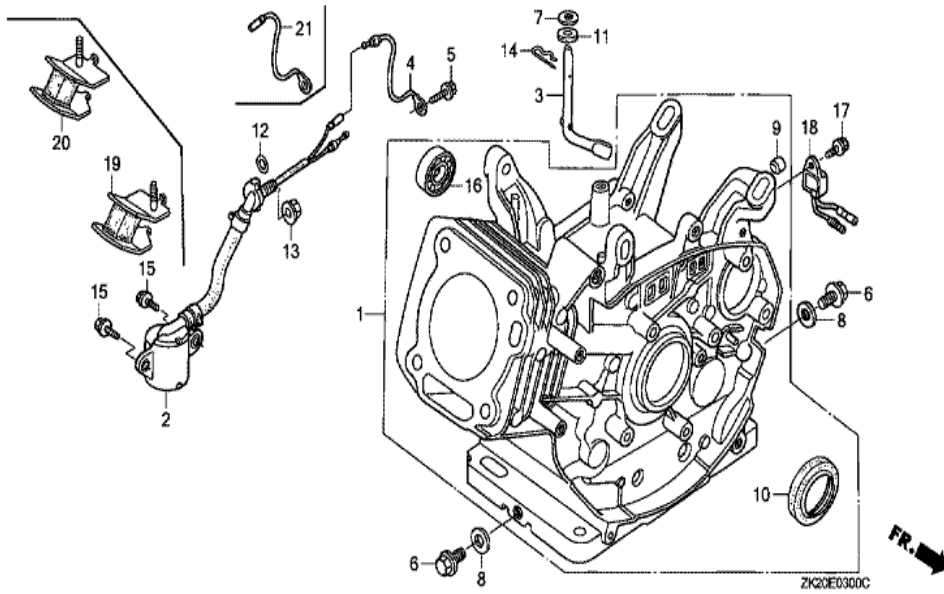

Ref	Partnumber	Description	GX240K1	Serial Numbers
001	12000-ZE2-040	BARREL ASSY., CYLINDER (STD.)	1	4081304
001	12000-ZE2-040	BARREL ASSY., CYLINDER (STD.)	1	4081304
001	12000-ZE2-050	BARREL ASSY., CYLINDER (STD.)	1	4081305
001	12000-ZE2-050	BARREL ASSY., CYLINDER (STD.)	1	4081305
003	16541-ZE2-010	SHAFT, GOVERNOR ARM	1	
006	90131-883-000	BOLT, DRAIN PLUG, 12X15	2	
007	90446-KE1-000	WASHER, 8.2X17X0.8	1	
008	94109-12000	WASHER, DRAIN PLUG, 12MM	2	
009	90801-ZE2-003	PLUG, SEALING (RUBBER 10MM)	1	
010	91201-890-003	OIL SEAL, 30X46X8	1	
014	94251-10000	PIN, LOCK, 10MM	1	3332422
014	94251-10000	PIN, LOCK, 10MM	1