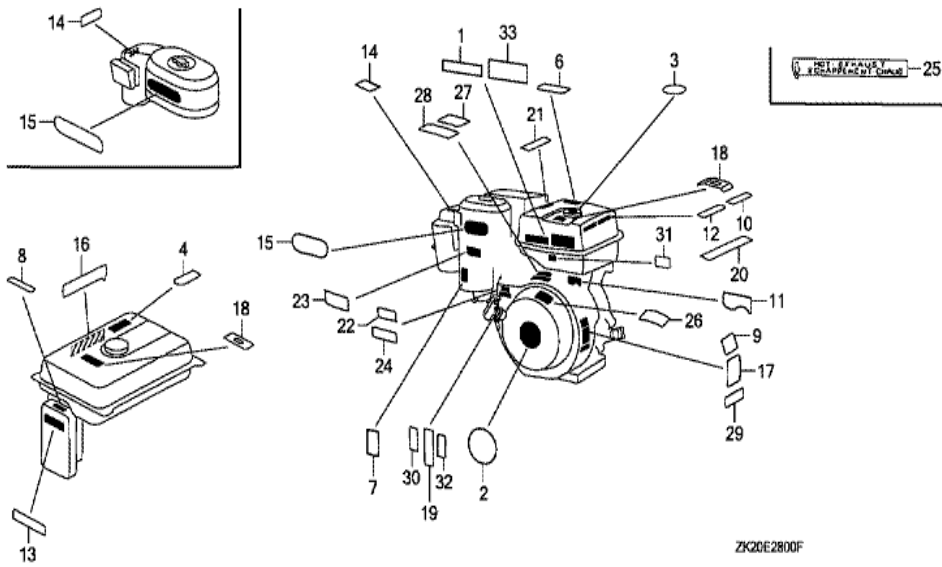

ZK20E2800F

Ref	Partnumber	Description	GX240K1	Serial Numbers
001	87522-ZH9-010	LABEL, CAUTION (ENGLISH, ETC.)	1	
001	87522-ZH9-010	LABEL, CAUTION (ENGLISH, ETC.)	1	
002	87521-ZE2-W02	EMBLEM (GX240 HONDA 8.0)	1	4465232
002	87521-ZE2-W02	EMBLEM (GX240 HONDA 8.0)	1	
007	87528-ZE2-810	MARK, CHOKE (ORANGE)	1	3165403
007	87528-ZE2-810	MARK, CHOKE (ORANGE)	1	
031	87135-ZE2-000	LABEL, E-SPEC (HONDA) (EPA STANDARD) (15	1	4081617 4217821
031	87135-ZE2-000	LABEL, E-SPEC (HONDA) (EPA STANDARD) (15	1	4081617 4217821
031	87135-ZE2-010	LABEL, E-SPEC (EPA STANDARD) (15.5X60.0)	1	4217822
031	87135-ZE2-010	LABEL, E-SPEC (EPA STANDARD) (15.5X60.0)	1	4217822