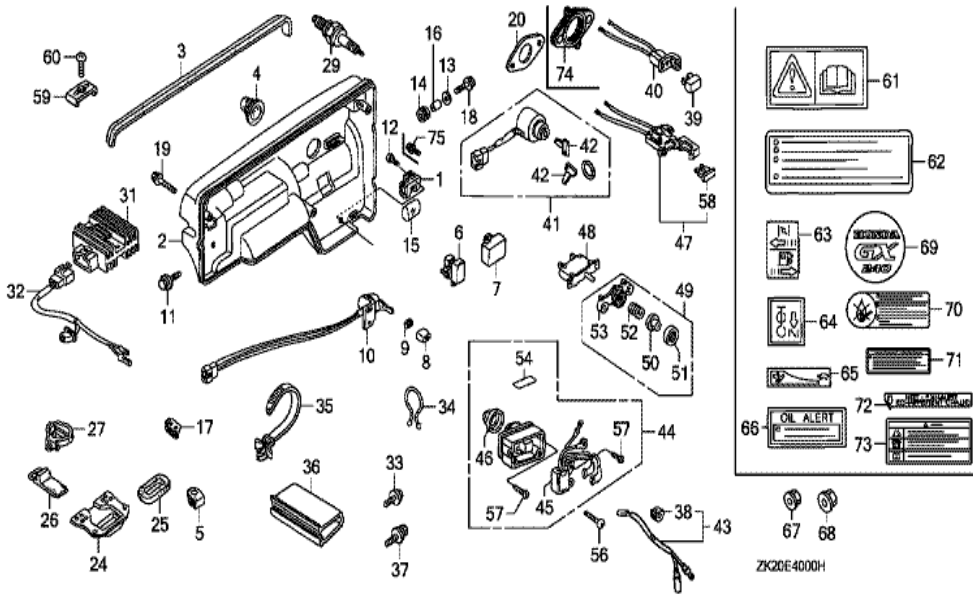

ZK20E4000H

Ref	Partnumber	Description	GX240K1	Serial Numbers
029	98079-56855	PLUG, SPARK (W20EPR-U) (DENSO)	1	
029	98079-56855	PLUG, SPARK (W20EPR-U) (DENSO)	1