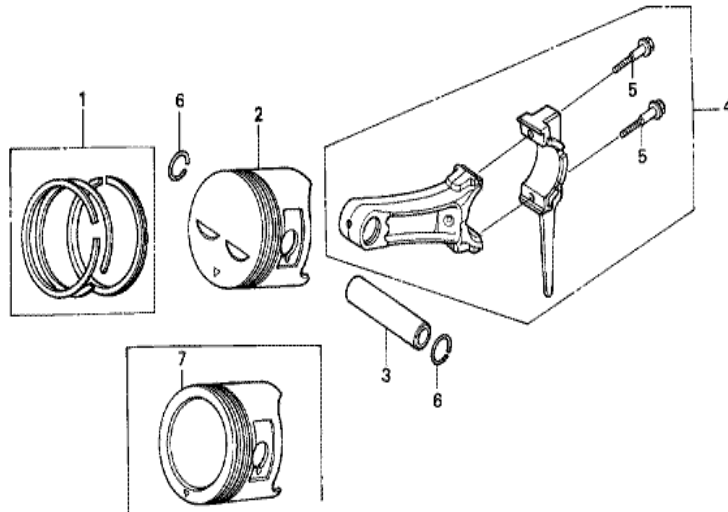

ZK20-E0800A

Ref	Partnumber	Description	GX240K1	Serial Numbers
001	13010-Z5F-004	RING SET, PISTON (STD.) (TEIKOKU)	1	4081305
001	13010-Z5F-004	RING SET, PISTON (STD.) (TEIKOKU)	1	4869815
001	13010-ZE2-013	RING SET, PISTON (STD.) (NIPPON)	1	4081304
001	13010-ZE2-013	RING SET, PISTON (STD.) (NIPPON)	1	4081304
001	13010-ZE2-014	RING SET, PISTON (STD.) (TEIKOKU)	1	4081304
001	13010-ZE2-014	RING SET, PISTON (STD.) (TEIKOKU)	1	4081304
001	13010-ZE2-921	RING SET, PISTON (STD.) (TEIKOKU)	1	4869814
001	13010-ZE2-921	RING SET, PISTON (STD.) (TEIKOKU)	1	4081305
001	13010-ZE2-922	RING SET, PISTON (STD.) (NIPPON)	1	
001	13010-ZE2-922	RING SET, PISTON (STD.) (NIPPON)	1	4081305
001	13011-ZE2-013	RING SET, PISTON (0.25) (NIPPON)	(1)	4081304
001	13011-ZE2-013	RING SET, PISTON (0.25) (NIPPON)	(1)	4081304
001	13011-ZE2-014	RING SET, PISTON (0.25) (TEIKOKU)	(1)