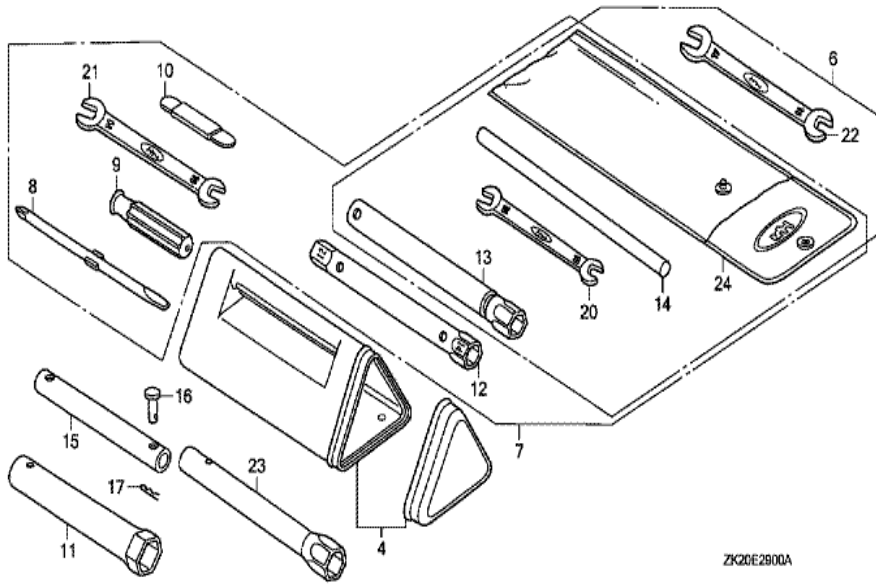

Ref	Partnumber	Description	GX240K1	Serial Numbers
006	89000-ZE1-000	TOOL KIT	1	3567210
013	89218-ZE1-000	WRENCH COMP., SPARK PLUG	1	
013	89218-ZE1-000	WRENCH COMP., SPARK PLUG	1	
014	89219-805-000	HANDLE, BOX WRENCH	1	3656815
020	99001-10120	SPANNER, 10X12	1	3656815
022	99001-14170	SPANNER, 14X17	(1)	
024	99008-02300	BAG, TOOL, 230MM	1	3656815