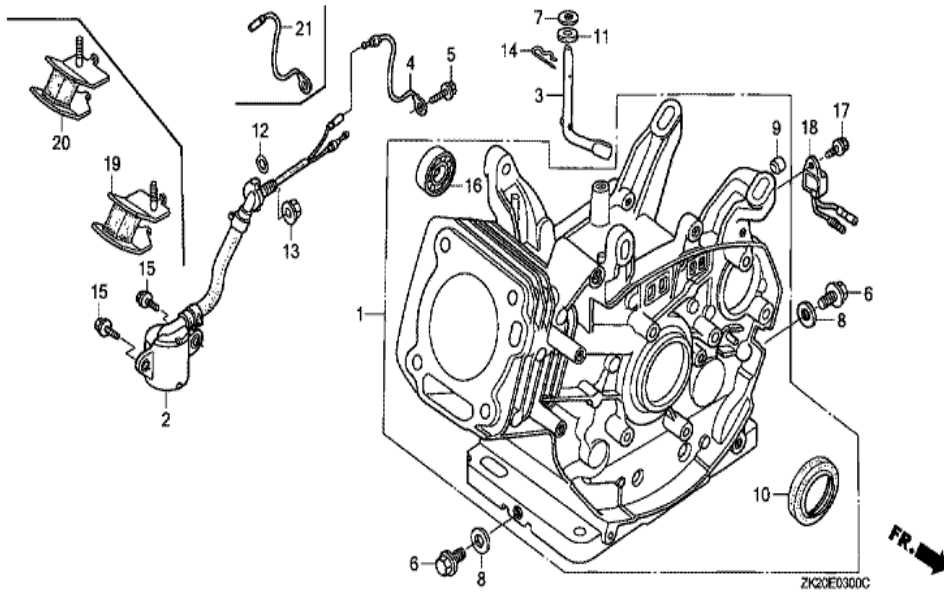

Ref	Partnumber	Description	GX240K1	Serial Numbers
001	12000-ZE2-405	BARREL ASSY., CYLINDER (STD.)	1	
001	12000-ZE2-405	BARREL ASSY., CYLINDER (STD.)	1	
003	16541-ZE2-010	SHAFT, GOVERNOR ARM	1	
006	90131-883-000	BOLT, DRAIN PLUG, 12X15	2	
007	90446-KE1-000	WASHER, 8.2X17X0.8	1	
008	94109-12000	WASHER, DRAIN PLUG, 12MM	2	
009	90801-ZE2-003	PLUG, SEALING (RUBBER 10MM)	1	
009	90801-ZE2-003	PLUG, SEALING (RUBBER 10MM)	1	4785709
010	91201-890-003	OIL SEAL, 30X46X8	1	
014	94251-10000	PIN, LOCK, 10MM	1	3332422
014	94251-10000	PIN, LOCK, 10MM	1