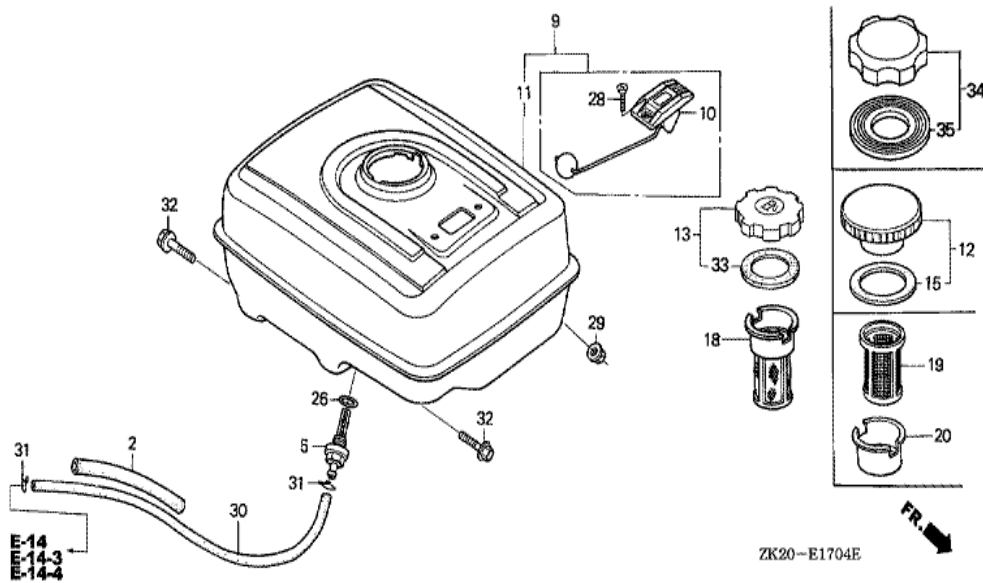

Ref	Partnumber	Description	GX240K1	Serial Numbers
002	16854-ZH8-000	RUBBER, SUPPORTER (107MM)	1	3411798
002	16854-ZH8-000	RUBBER, SUPPORTER (107MM)	1	
005	16955-ZE1-000	JOINT, FUEL TANK	1	
011	17510-ZE2-010ZA	TANK COMP., FUEL *NH31 *	1	
011	17510-ZE2-010ZA	TANK COMP., FUEL *NH31 *	1	4568628
011	17510-ZE2-020ZA	TANK COMP., FUEL *NH31 *	1	4568629 4776725
011	17510-ZE2-020ZA	TANK COMP., FUEL *NH31 *	1	4568629 4776725
011	17510-ZE2-800ZC	TANK COMP., FUEL *NH31 *	1	4776726 4845181
011	17510-ZE2-800ZC	TANK COMP., FUEL *NH31 *	1	4776726
013	17620-ZH7-023	CAP COMP., FUEL FILLER (BLACK)	(1)	3254424
013	17620-ZH7-023	CAP COMP., FUEL FILLER (BLACK)	1	4495553
026	91353-671-004	O-RING, 14MM (NOK)	1	
029	94050-08000	NUT, FLANGE, 8MM	2	
Ref	Partnumber	Description	GX240K1	Serial Numbers
030	95001-4522240	TUBE, FUEL, 4.5X222 (95001-45001-60M)	1	
031	95002-02080	CLIP, TUBE (B8)	2	
032	95701-0802500	BOLT, FLANGE, 8X25	2	
032	95701-0802500	BOLT, FLANGE, 8X25	2	
033	17631-ZH7-003	PACKING, FUEL FILLER CAP (39X58X3)	1	4495553
033	17631-ZH7-003	PACKING, FUEL FILLER CAP (39X58X3)	1	4495553
034	17620-Z0T-305	CAP COMP., FUEL FILLER (CHROME PLATED)	1	4495554
034	17620-Z0T-305	CAP COMP., FUEL FILLER (CHROME PLATED)	1	4495554
035	17631-Z0T-812	PACKING, FUEL FILLER CAP (39X62X3) (TOUY	1	4495554
035	17631-Z0T-812	PACKING, FUEL FILLER CAP (39X62X3) (TOUY	1	4495554