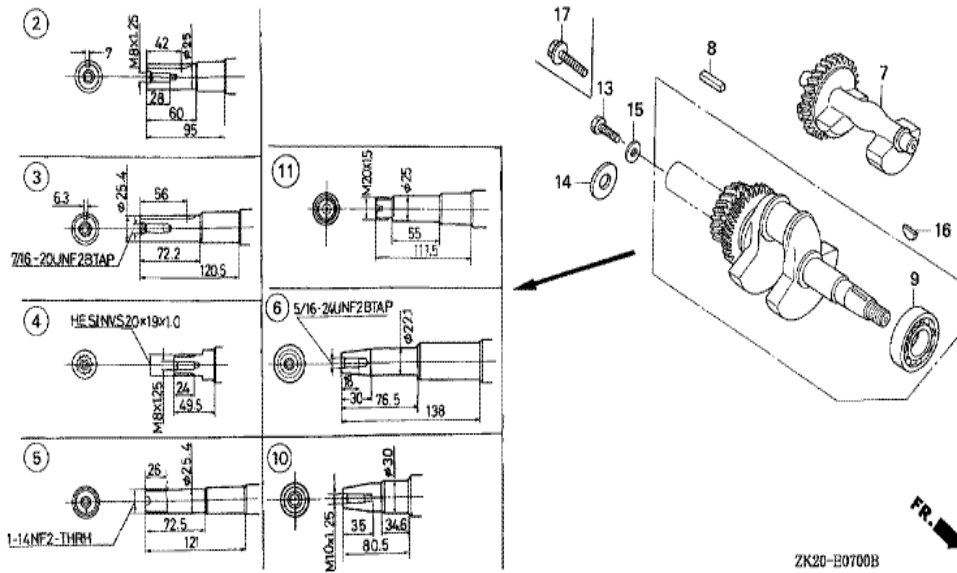

Ref	Partnumber	Description	GX240K1	Serial Numbers
003	13310-ZE2-601	CRANKSHAFT COMP.	1	
003	13310-ZE2-601	CRANKSHAFT COMP.	1	4772141
003	13310-ZE2-602	CRANKSHAFT COMP.	1	4772142
003	13310-ZE2-602	CRANKSHAFT COMP.	1	4772142
008	90745-ZE2-600	KEY, 6.3X6.3X43	1	
008	90745-ZE2-600	KEY, 6.3X6.3X43	1	
009	96100-6206000	BEARING, RADIAL BALL, 6206	1	
016	90741-ZE2-000	KEY, SPECIAL WOODRUFF, 25X18	1	
016	90741-ZE2-000	KEY, SPECIAL WOODRUFF, 25X18	1