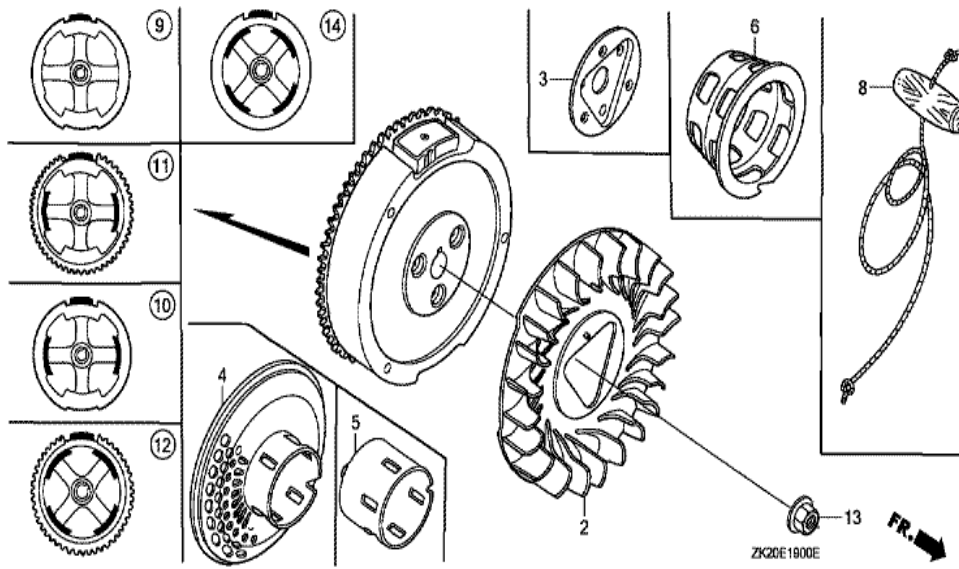

Ref	Partnumber	Description	GX240K1	Serial Numbers
002	19511-ZE2-000	FAN, COOLING	1	
004	28450-ZE2-W11	PULLEY COMP., STARTER (SCREEN GRID)	1	
009	31100-ZE2-010	FLYWHEEL COMP.	1	3337056
013	90201-ZE3-V00	NUT, SPECIAL, 16MM	1	
013	90201-ZE3-V00	NUT, SPECIAL, 16MM	1