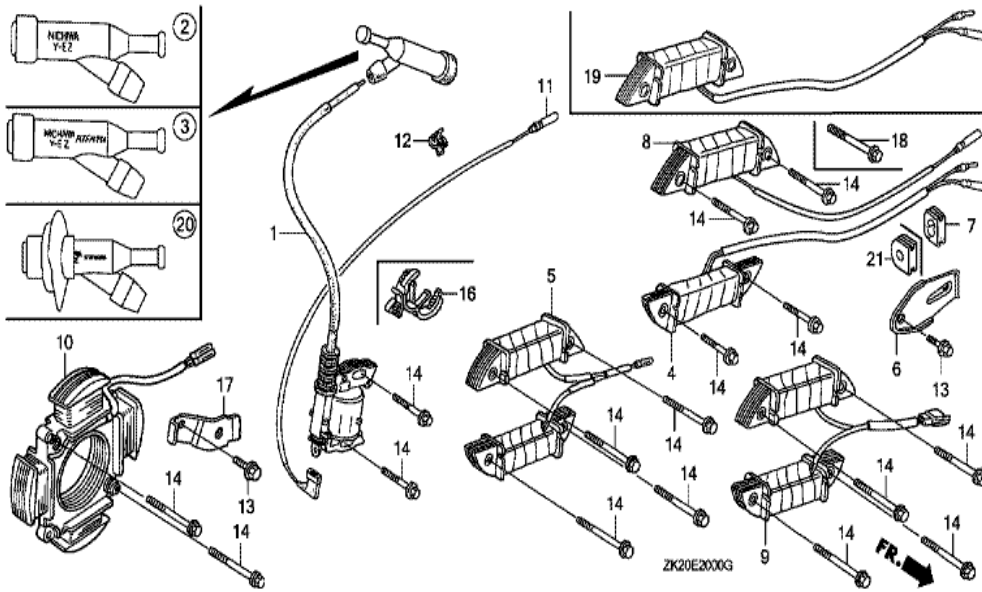

Ref	Partnumber	Description	GX240K1	Serial Numbers
001	30500-ZF6-W02	COIL ASSY., IGNITION	1	
001	30500-ZF6-W02	COIL ASSY., IGNITION	1	
003	30700-ZE1-013	CAP ASSY., NOISE SUPPRESSOR (NICHIIWA Y-E	1	3860625
005	31510-ZE2-811	COIL ASSY., LAMP (12V/50W)	1	
006	31511-ZE2-000	CLAMPER, CORD	1	
007	31512-ZE2-000	GROMMET, CORD	1	
011	36101-ZE1-010	CORD, STOP SWITCH (370MM)	1	
013	90013-883-000	BOLT, FLANGE, 6X12 (CT200)	(1)	
014	90015-883-000	BOLT, FLANGE, 6X28 (CT200)	N