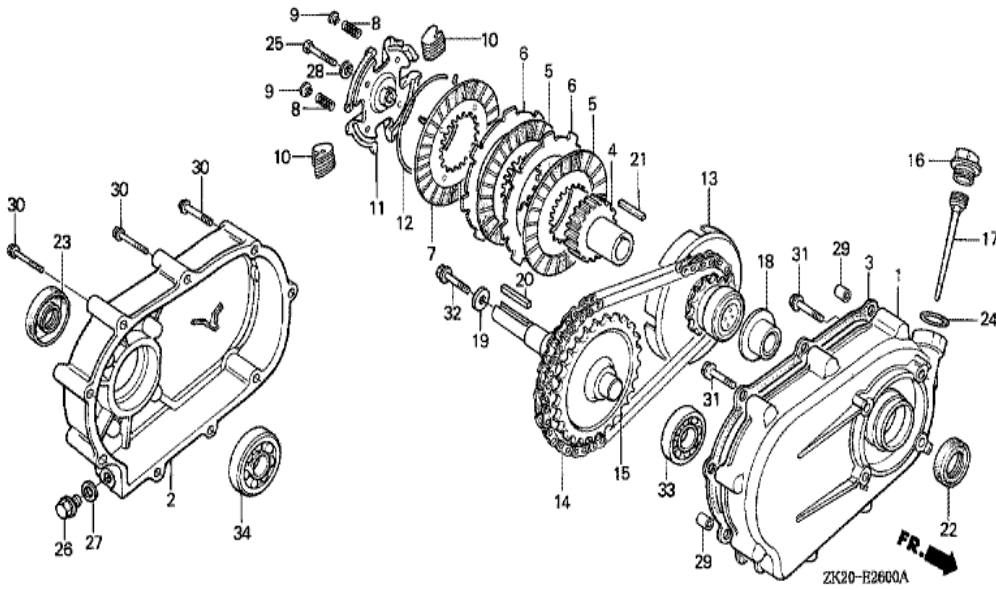

Ref	Partnumber	Description	GX240K1	Serial Numbers
001	21510-889-750	CASE, REDUCTION	1	
002	21610-889-750	COVER, REDUCTION	1	
003	21691-889-750	PACKING, REDUCTION COVER	1	
004	22121-889-750	CENTER, CLUTCH (28T)	1	
005	22201-822-610	DISK, CLUTCH FRICTION	2	
006	22311-822-610	PLATE, CLUTCH	2	
007	22350-822-610	PLATE COMP., CLUTCH PRESSURE	1	
008	22411-822-611	SPRING, CLUTCH FREE	4	
009	22421-822-610	HOLDER, CLUTCH SPRING	4	
010	22521-822-610	WEIGHT, CLUTCH	48	
011	22531-889-750	HOLDER, CLUTCH WEIGHT	1	
012	22535-822-610	CENTER, CLUTCH WEIGHT	1	
013	23120-889-750	SPROCKET COMP., DRIVE (14T)	1