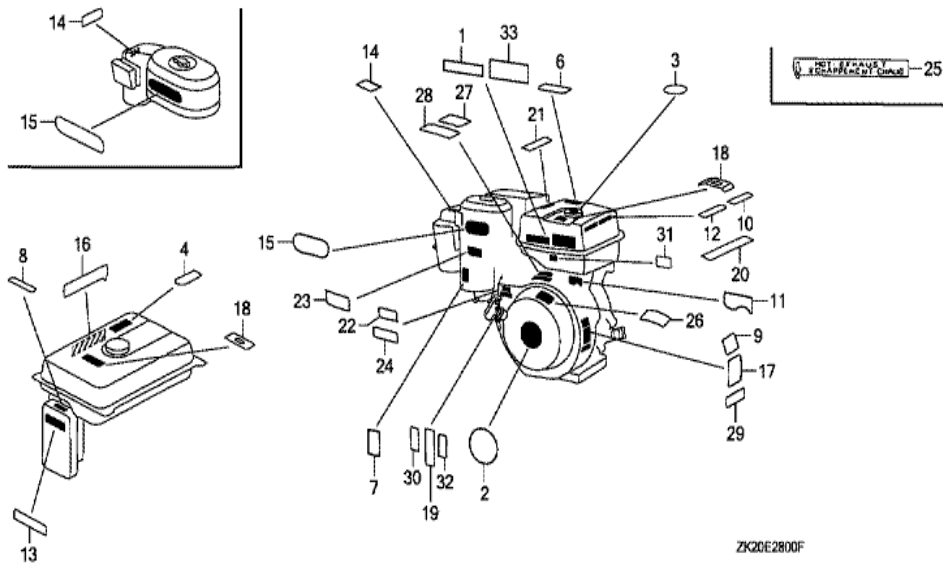

Ref	Partnumber	Description	GX240K1	Serial Numbers
002	87521-ZE2-W01	EMBLEM (GX240 HONDA 8.0)	1	3117235
007	87528-ZE2-810	MARK, CHOKE (ORANGE)	1	3165403
007	87528-ZE2-810	MARK, CHOKE (ORANGE)	1	
010	87532-ZB4-G60	MARK, OIL ALERT (GERMAN)	1	3171791
010	87532-ZB4-H50	MARK, OIL ALERT (FRENCH)	(1)	3171791 3481104
010	87532-ZB4-H50	MARK, OIL ALERT (FRENCH)	1	
012	87532-ZH8-810	MARK, OIL ALERT (ENGLISH)	1	3116815 3302521
012	87532-ZH8-810	MARK, OIL ALERT (ENGLISH)	1