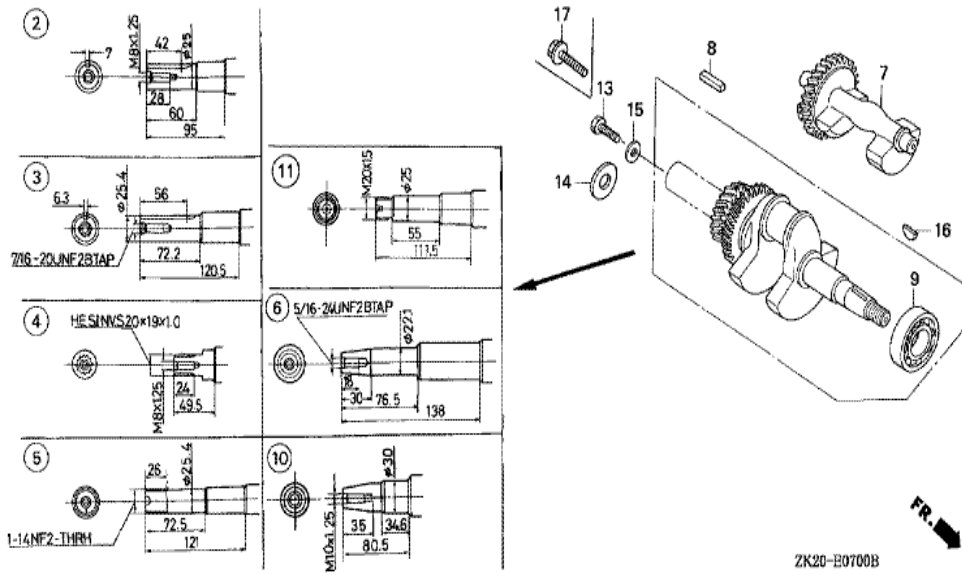

Ref	Partnumber	Description	GX240K1	Serial Numbers
002	13320-ZE2-010	CRANKSHAFT COMP.	1	4767677
002	13320-ZE2-010	CRANKSHAFT COMP.	1	
007	13351-ZE2-010	WEIGHT, BALANCER	1	
009	96100-6206000	BEARING, RADIAL BALL, 6206	1	
016	90741-ZE2-000	KEY, SPECIAL WOODRUFF, 25X18	1	
016	90741-ZE2-000	KEY, SPECIAL WOODRUFF, 25X18	1