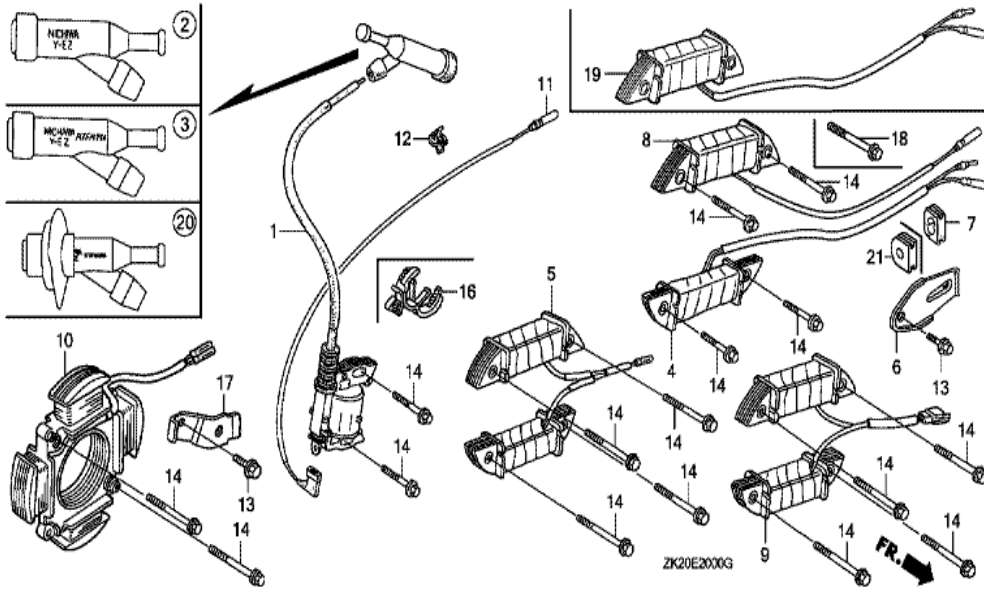

Ref	Partnumber	Description	GX240K1	Serial Numbers
001	30500-ZF6-W02	COIL ASSY., IGNITION	1	
001	30500-ZF6-W02	COIL ASSY., IGNITION	1	
003	30700-ZE1-013	CAP ASSY., NOISE SUPPRESSOR (NICHIA Y-E	1	3860625
007	31512-ZE2-000	GROMMET, CORD	1	
011	36101-ZE1-010	CORD, STOP SWITCH (370MM)	1	
014	90015-883-000	BOLT, FLANGE, 6X28 (CT200)	N	
016	90684-ZA0-601	CLIP, HARNESS	1