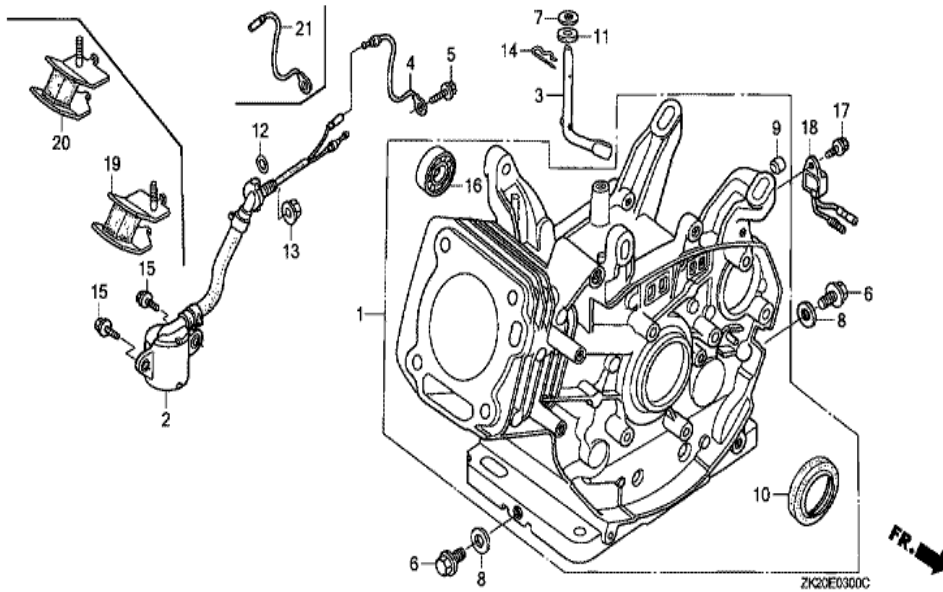

<u>Ref</u>	<u>Partnumber</u>	<u>Description</u>	<u>GX240K1</u>	<u>Serial Numbers</u>
001	12000-ZE2-834	BARREL ASSY., CYLINDER (BALANCER+ALERT)	1	4081304
001	12000-ZE2-834	BARREL ASSY., CYLINDER (BALANCER+ALERT)	1	4081304
001	12000-ZE2-835	BARREL ASSY., CYLINDER (BALANCER+ALERT)	1	4081305
001	12000-ZE2-835	BARREL ASSY., CYLINDER (BALANCER+ALERT)	1	4081305
002	15510-ZE2-043	SWITCH ASSY., OIL LEVEL	1	
003	16541-ZE2-010	SHAFT, GOVERNOR ARM	1	
004	32197-ZE2-003	SUB HARNESS	1	3566259
004	32197-ZE2-003	SUB HARNESS	1	3566259
005	90013-883-000	BOLT, FLANGE, 6X12 (CT200)	1	3116815 3566259
005	90013-883-000	BOLT, FLANGE, 6X12 (CT200)	1	3566259
006	90131-883-000	BOLT, DRAIN PLUG, 12X15	2	
007	90446-KE1-000	WASHER, 8.2X17X0.8	1	
008	94109-12000	WASHER, DRAIN PLUG, 12MM	2	
<u>Ref</u>	<u>Partnumber</u>	<u>Description</u>	<u>GX240K1</u>	<u>Serial Numbers</u>
010	91201-890-003	OIL SEAL, 30X46X8	1	
012	91353-671-004	O-RING, 14MM (NOK)	1	
013	94050-10000	NUT, FLANGE, 10MM	1	
014	94251-10000	PIN, LOCK, 10MM	1	3332422
014	94251-10000	PIN, LOCK, 10MM	1	
015	95701-0601200	BOLT, FLANGE, 6X12	2	
016	96100-6202000	BEARING, RADIAL BALL, 6202	1	
017	90013-883-000	BOLT, FLANGE, 6X12 (CT200)	(1)	
017	90013-883-000	BOLT, FLANGE, 6X12 (CT200)	1	3684579
018	34150-ZH7-003	ALERT UNIT, OIL	(1)	4853039
018	34150-ZH7-003	ALERT UNIT, OIL	1	3684579