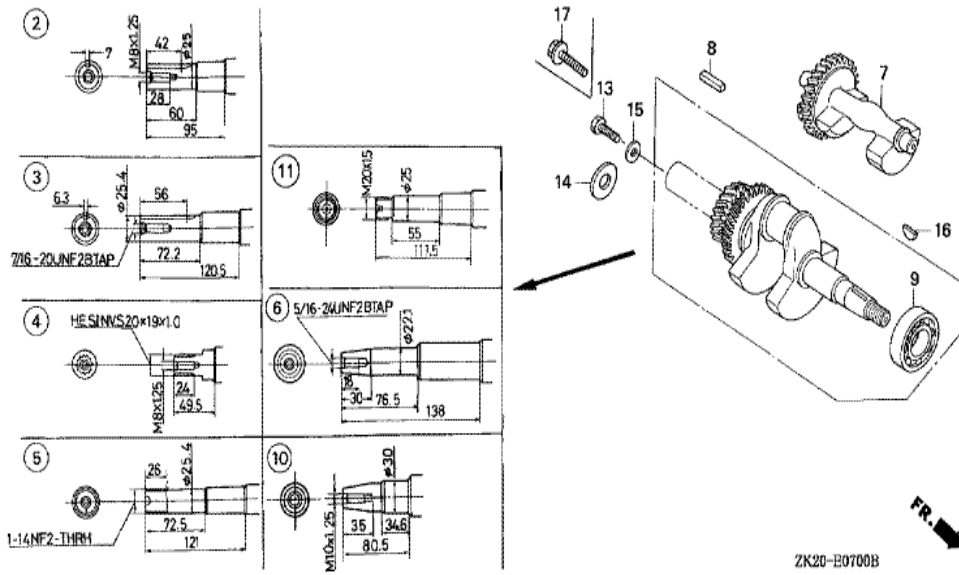

ZK20-E0700B

Ref	Partnumber	Description	GX240K1	Serial Numbers
002	13320-ZE2-010	CRANKSHAFT COMP.	1	4767677
002	13320-ZE2-010	CRANKSHAFT COMP.	1	
007	13351-ZE2-010	WEIGHT, BALANCER	1	
009	96100-6206000	BEARING, RADIAL BALL, 6206	1	
016	90741-ZE2-000	KEY, SPECIAL WOODRUFF, 25X18	1	
016	90741-ZE2-000	KEY, SPECIAL WOODRUFF, 25X18	1