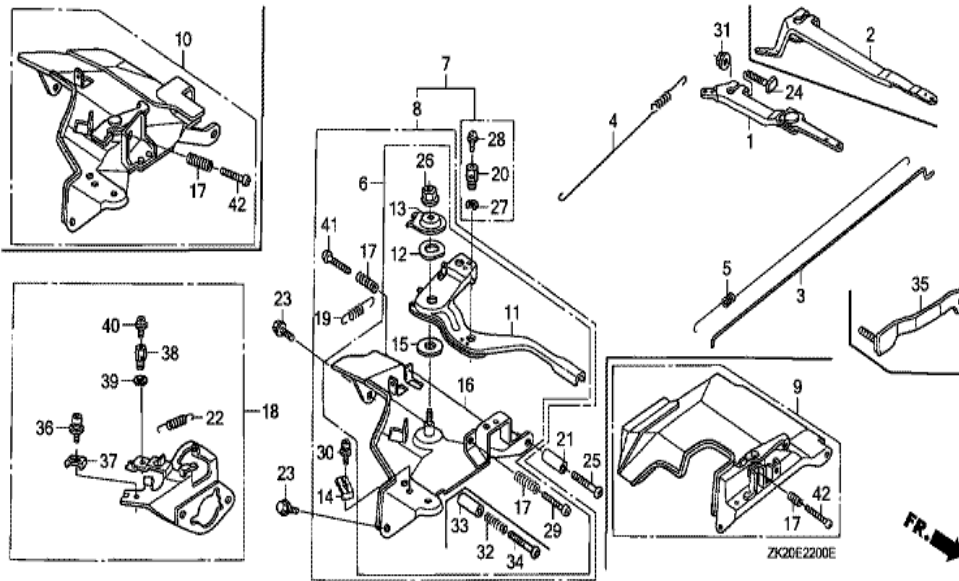

<u>Ref</u>	<u>Partnumber</u>	<u>Description</u>	<u>GX240K1</u>	<u>Serial Numbers</u>
002	16551-ZE2-000	ARM, GOVERNOR	1	
003	16555-ZE2-000	ROD, GOVERNOR	1	
003	16555-ZE2-000	ROD, GOVERNOR	1	
004	16561-ZE2-000	SPRING, GOVERNOR (L=145.0MM) (WIRE DIAME	1	3156815
005	16562-ZE2-000	SPRING, THROTTLE RETURN	1	3337056
008	16570-ZE2-W20	CONTROL ASSY. (REMOTE)	1	
011	16571-ZE2-W00	LEVER, CONTROL	1	
011	16571-ZE2-W00	LEVER, CONTROL	1	
012	16574-ZE1-000	SPRING, LEVER	1	3077713
013	16575-ZE2-W00	WASHER, CONTROL LEVER	1	3454257
014	16576-891-000	HOLDER, CABLE	1	
015	16578-ZE1-000	SPACER, CONTROL LEVER	1	
016	16581-ZE2-W00	BASE COMP., CONTROL (###)	1	3454257
<u>Ref</u>	<u>Partnumber</u>	<u>Description</u>	<u>GX240K1</u>	<u>Serial Numbers</u>
016	16581-ZE2-W00	BASE COMP., CONTROL (###)	1	
017	16584-883-300	SPRING, CONTROL ADJUSTING	(1)	
019	16592-883-310	SPRING, CABLE RETURN	1	
023	90013-883-000	BOLT, FLANGE, 6X12 (CT200)	2	
024	90015-ZE5-010	BOLT, GOVERNOR ARM	1	
026	90114-SA0-000	NUT, SELF-LOCK, 6MM	1	3454257
029	93500-050280A	SCREW, PAN, 5X28	1	3454257
029	93500-050280A	SCREW, PAN, 5X28	1	
030	93500-050160A	SCREW, PAN, 5X16	1	
031	94050-06000	NUT, FLANGE, 6MM	1