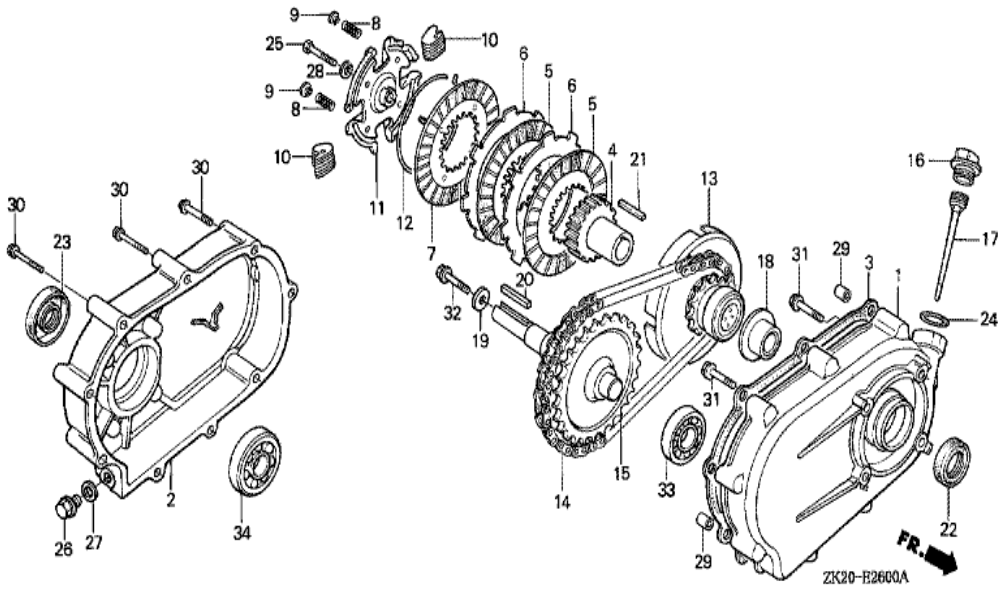

Ref	Partnumber	Description	GX240K1	Serial Numbers
001	21510-889-750	CASE, REDUCTION	1	
002	21610-889-750	COVER, REDUCTION	1	
003	21691-889-750	PACKING, REDUCTION COVER	1	
004	22121-889-750	CENTER, CLUTCH (28T)	1	
005	22201-822-610	DISK, CLUTCH FRICTION	2	
006	22311-822-610	PLATE, CLUTCH	2	
007	22350-822-610	PLATE COMP., CLUTCH PRESSURE	1	
008	22411-822-611	SPRING, CLUTCH FREE	4	
009	22421-822-610	HOLDER, CLUTCH SPRING	4	
010	22521-822-610	WEIGHT, CLUTCH	48	
011	22531-889-750	HOLDER, CLUTCH WEIGHT	1	
012	22535-822-610	CENTER, CLUTCH WEIGHT	1	
013	23120-889-750	SPROCKET COMP., DRIVE (14T)	1