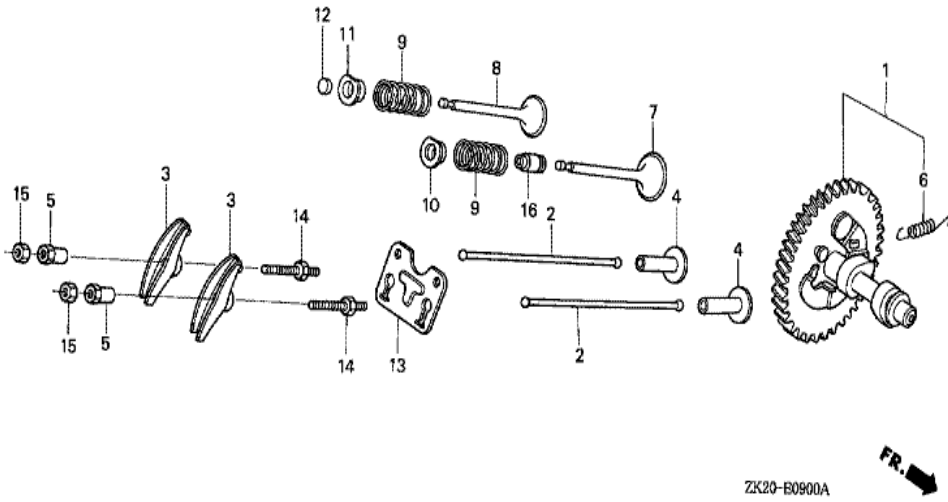

ZK20-E0900A

<u>Ref</u>	<u>Partnumber</u>	<u>Description</u>	<u>GX240K1</u>	<u>Serial Numbers</u>
001	14100-ZE2-W00	CAMSHAFT ASSY.	1	3620688
001	14100-ZE2-W00	CAMSHAFT ASSY.	1	3620688
001	14100-ZE2-W01	CAMSHAFT ASSY.	1	3620689
001	14100-ZE2-W01	CAMSHAFT ASSY.	1	3620689
002	14410-ZE2-013	ROD, PUSH	2	
003	14431-ZE2-010	ARM, VALVE ROCKER	2	
003	14431-ZE2-010	ARM, VALVE ROCKER	2	
004	14441-ZE2-000	LIFTER, VALVE	2	
005	14451-ZE1-013	PIVOT, ROCKER ARM	2	
006	14568-ZE1-000	SPRING, WEIGHT RETURN	1	
007	14711-ZE2-000	VALVE, IN.	1	
008	14721-ZE2-000	VALVE, EX.	1	
009	14751-ZE2-003	SPRING, VALVE	2	
<u>Ref</u>	<u>Partnumber</u>	<u>Description</u>	<u>GX240K1</u>	<u>Serial Numbers</u>
010	14771-ZE2-000	RETAINER, IN. VALVE SPRING	1	
011	14773-ZE2-000	RETAINER, EX. VALVE SPRING	1	
011	14773-ZE2-000	RETAINER, EX. VALVE SPRING	1	
012	14781-ZE2-000	ROTATOR, VALVE	1	
013	14791-ZE2-010	GUIDE, PUSH ROD	1	
014	90012-ZE0-010	BOLT, PIVOT, 8MM	2	
015	90206-ZE1-000	NUT, PIVOT ADJUSTING	2	
016	12209-ZE8-003	SEAL, VALVE STEM	1	4081305
016	12209-ZE8-003	SEAL, VALVE STEM	1	4081305