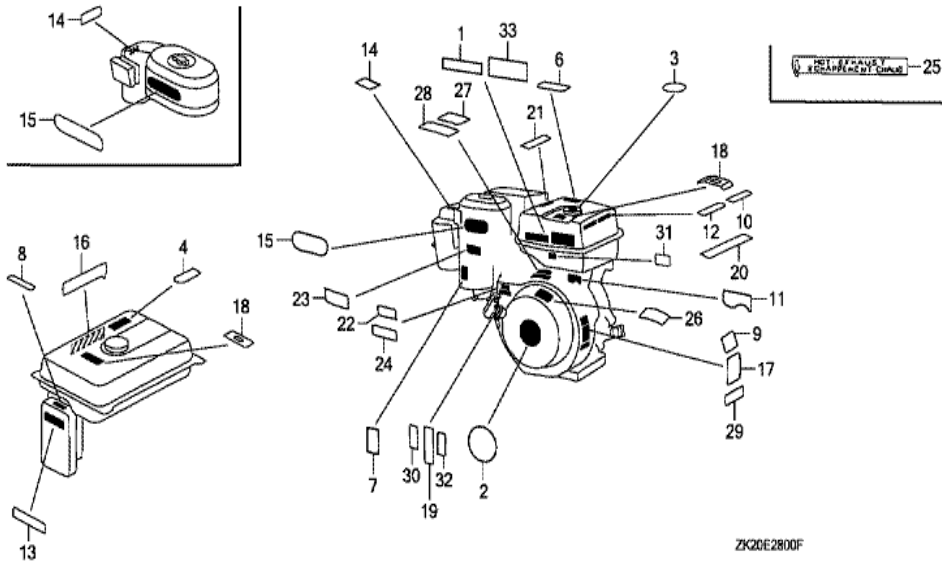

Ref	Partnumber	Description	GX240K1	Serial Numbers
001	87522-ZH9-010	LABEL, CAUTION (ENGLISH, ETC.)	1	
001	87522-ZH9-010	LABEL, CAUTION (ENGLISH, ETC.)	1	
002	87521-ZE2-W01	EMBLEM (GX240 HONDA 8.0)	1	3117235
002	87521-ZE2-W01	EMBLEM (GX240 HONDA 8.0)	1	4192760
002	87521-ZE2-W02	EMBLEM (GX240 HONDA 8.0)	1	4465232
002	87521-ZE2-W02	EMBLEM (GX240 HONDA 8.0)	1	4192761
007	87528-ZE2-810	MARK, CHOKE (ORANGE)	1	3165403
007	87528-ZE2-810	MARK, CHOKE (ORANGE)	1	
012	87532-ZH8-810	MARK, OIL ALERT (ENGLISH)	1	3116815
012	87532-ZH8-810	MARK, OIL ALERT (ENGLISH)	1	3302521
019	87532-ZB4-H50	MARK, OIL ALERT (FRENCH)	1	3171791
020	87532-ZB4-G60	MARK, OIL ALERT (GERMAN)	1