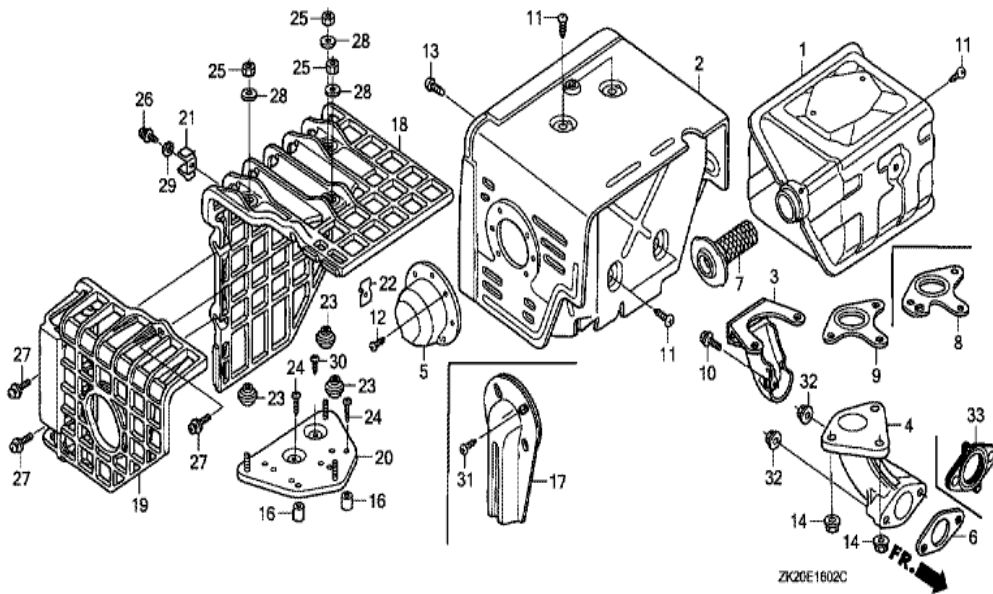

Ref	Partnumber	Description	GX240K1	Serial Numbers
001	18310-ZE2-W61	MUFFLER COMP. (100DB)	1	
002	18320-ZE2-W61	PROTECTOR COMP., MUFFLER	1	
004	18330-ZH9-N00	PIPE, EX.	1	
005	18331-ZE2-810	CAP, MUFFLER	1	
006	18333-ZE3-800	GASKET, EX. PIPE	1	3486453
006	18333-ZK6-Y00	GASKET, EX. PIPE	1	3486454
006	18333-ZK6-Y00	GASKET, EX. PIPE	1	3486454 3844352
007	18355-ZE2-010	ARRESTER, SPARK	(1)	
007	18355-ZE2-W00	ARRESTER, SPARK	1	
007	18355-ZE2-W00	ARRESTER, SPARK	1	
008	18381-ZE2-W10	GASKET, MUFFLER (ARRESTER) (NIPPON LEAKL	1	
008	18381-ZE2-W10	GASKET, MUFFLER (ARRESTER) (NIPPON LEAKL	1	
011	90050-ZE1-000	SCREW, TAPPING, 5X8	4	
Ref	Partnumber	Description	GX240K1	Serial Numbers
011	90050-ZE1-000	SCREW, TAPPING, 5X8	5	
012	90055-ZE1-000	SCREW, TAPPING, 4X6	3	
013	90006-ZE2-000	SCREW, TAPPING, 6X10	1	
013	90006-ZE2-000	SCREW, TAPPING, 6X10	(1)	3151975
014	94050-08000	NUT, FLANGE, 8MM	3	
032	94050-08000	NUT, FLANGE, 8MM	2	
033	18333-ZF6-W01	GASKET, EX. PIPE	1	3844353
033	18333-ZF6-W01	GASKET, EX. PIPE	1	3844353