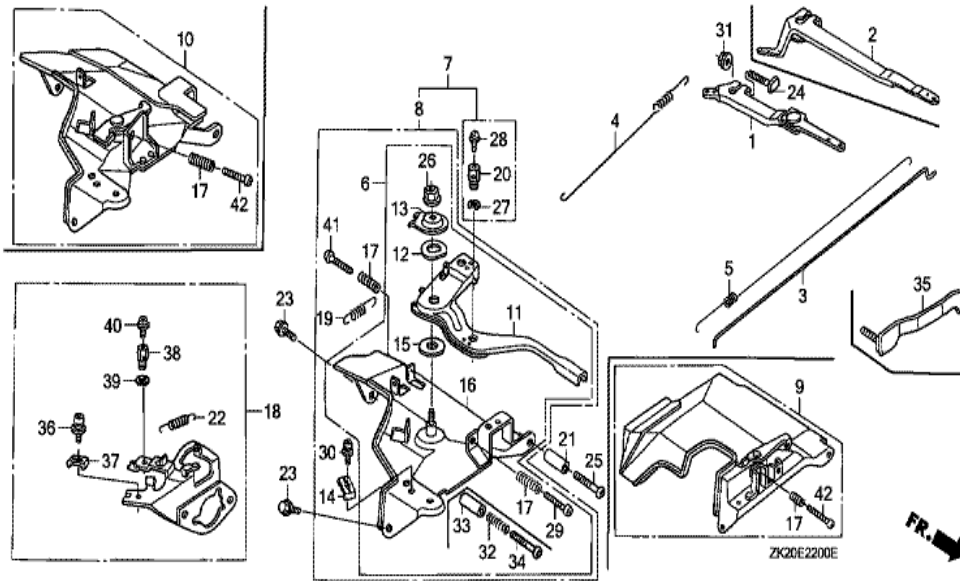

Ref	Partnumber	Description	GX240K1	Serial Numbers
002	16551-ZE2-000	ARM, GOVERNOR	1	
003	16555-ZE2-000	ROD, GOVERNOR	1	
003	16555-ZE2-000	ROD, GOVERNOR	1	
004	16561-ZE2-000	SPRING, GOVERNOR (L=145.0MM) (WIRE DIAME	1	3156815
005	16562-ZE2-000	SPRING, THROTTLE RETURN	1	3337056
007	16570-ZE2-W10	CONTROL ASSY. (REMOTE)	1	
007	16570-ZE2-W10	CONTROL ASSY. (REMOTE)	1	
011	16571-ZE2-W00	LEVER, CONTROL	1	
011	16571-ZE2-W00	LEVER, CONTROL	1	
012	16574-ZE1-000	SPRING, LEVER	1	3077713
013	16575-ZE2-W00	WASHER, CONTROL LEVER	1	3454257
014	16576-891-000	HOLDER, CABLE	1	
015	16578-ZE1-000	SPACER, CONTROL LEVER	1	
<u>Ref</u>	<u>Partnumber</u>	<u>Description</u>	<u>GX240K1</u>	<u>Serial Numbers</u>
016	16581-ZE2-W00	BASE COMP., CONTROL (###)	1	3454257
016	16581-ZE2-W00	BASE COMP., CONTROL (###)	1	
017	16584-883-300	SPRING, CONTROL ADJUSTING	(1)	
019	16592-883-310	SPRING, CABLE RETURN	1	
020	16594-883-010	HOLDER, WIRE	2	
023	90013-883-000	BOLT, FLANGE, 6X12 (CT200)	2	
024	90015-ZE5-010	BOLT, GOVERNOR ARM	1	
026	90114-SA0-000	NUT, SELF-LOCK, 6MM	1	3454257
027	90605-230-000	CIRCLIP, 5MM	2	
028	93500-040060H	SCREW, PAN, 4X6	2	
029	93500-050280A	SCREW, PAN, 5X28	1	3454257
029	93500-050280A	SCREW, PAN, 5X28	1	
030	93500-050160A	SCREW, PAN, 5X16	1	
031	94050-06000	NUT, FLANGE, 6MM	1	