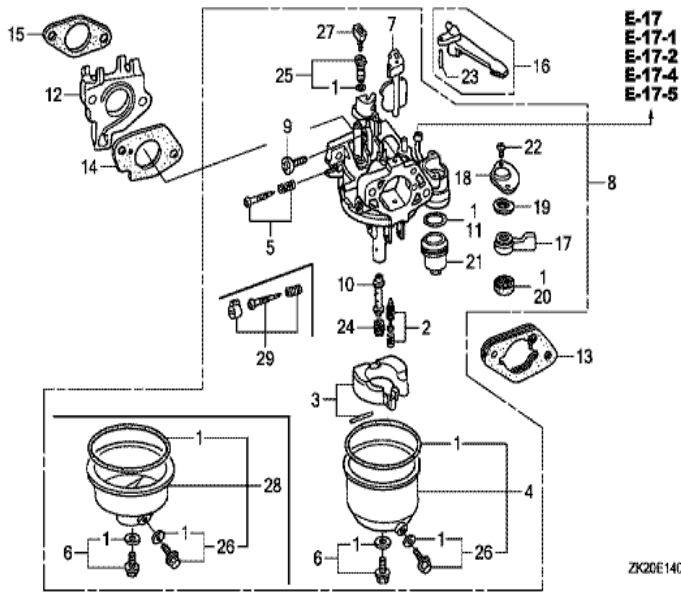

ZK20E1403E

Ref	Partnumber	Description	GX240K1	Serial Numbers
001	16010-ZE2-812	GASKET SET	1	
002	16011-ZA0-931	VALVE SET, FLOAT	1	
003	16013-ZA0-931	FLOAT SET	1	
005	16016-ZE0-005	SCREW SET, PILOT	(1)	
005	16016-ZE0-005	SCREW SET, PILOT	1	BE15G B
006	16028-ZE0-005	SCREW SET	1	
007	16044-ZE2-005	CHOKE SET	1	
008	16100-ZE2-W31	CARBURETOR ASSY. (BE15G B)	1	3453256
008	16100-ZE2-W31	CARBURETOR ASSY. (BE15G B)	1	4659958
008	16100-ZE2-W32	CARBURETOR ASSY. (BE15G C)	1	4659959
008	16100-ZE2-W32	CARBURETOR ASSY. (BE15G C)	1	4659959
009	16124-ZE0-005	SCREW, THROTTLE STOP	1	
010	16166-ZE2-015	NOZZLE, MAIN	1	

Ref	Partnumber	Description	GX240K1	Serial Numbers
002	16551-ZE2-000	ARM, GOVERNOR	1	
003	16555-ZE2-000	ROD, GOVERNOR	1	
003	16555-ZE2-000	ROD, GOVERNOR	1	
004	16561-ZE2-000	SPRING, GOVERNOR (L=145.0MM) (WIRE DIAME	1	3156815
005	16562-ZE2-000	SPRING, THROTTLE RETURN	1	3337056
007	16570-ZE2-W10	CONTROL ASSY. (REMOTE)	1	
007	16570-ZE2-W10	CONTROL ASSY. (REMOTE)	1	
011	16571-ZE2-W00	LEVER, CONTROL	1	
011	16571-ZE2-W00	LEVER, CONTROL	1	
012	16574-ZE1-000	SPRING, LEVER	1	3077713
013	16575-ZE2-W00	WASHER, CONTROL LEVER	1	3454257
014	16576-891-000	HOLDER, CABLE	1	
015	16578-ZE1-000	SPACER, CONTROL LEVER	1	
<u>Ref</u>	<u>Partnumber</u>	<u>Description</u>	<u>GX240K1</u>	<u>Serial Numbers</u>
016	16581-ZE2-W00	BASE COMP., CONTROL (###)	1	3454257
016	16581-ZE2-W00	BASE COMP., CONTROL (###)	1	
017	16584-883-300	SPRING, CONTROL ADJUSTING	(1)	
019	16592-883-310	SPRING, CABLE RETURN	1	
020	16594-883-010	HOLDER, WIRE	2	
023	90013-883-000	BOLT, FLANGE, 6X12 (CT200)	2	
024	90015-ZE5-010	BOLT, GOVERNOR ARM	1	
026	90114-SA0-000	NUT, SELF-LOCK, 6MM	1	3454257
027	90605-230-000	CIRCLIP, 5MM	2	
028	93500-040060H	SCREW, PAN, 4X6	2	
029	93500-050280A	SCREW, PAN, 5X28	1	3454257
029	93500-050280A	SCREW, PAN, 5X28	1	
030	93500-050160A	SCREW, PAN, 5X16	1	
031	94050-06000	NUT, FLANGE, 6MM	1	