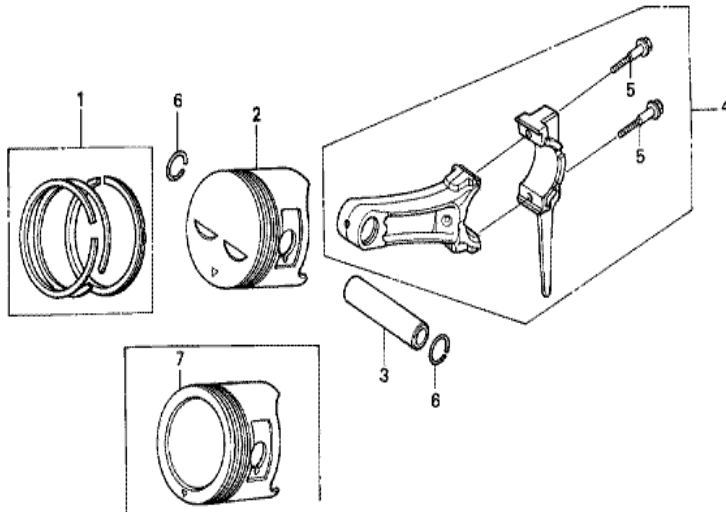

ZK20-E0800A

Ref	Partnumber	Description	GX240K1	Serial Numbers
001	13010-Z5F-004	RING SET, PISTON (STD.) (TEIKOKU)	1	4869815
001	13010-ZE2-921	RING SET, PISTON (STD.) (TEIKOKU)	1	4869814
001	13010-ZE2-921	RING SET, PISTON (STD.) (TEIKOKU)	1	4869814
001	13010-ZE2-922	RING SET, PISTON (STD.) (NIPPON)	1	
001	13010-ZE2-922	RING SET, PISTON (STD.) (NIPPON)	1	4869814
001	13011-Z5F-004	RING SET, PISTON (0.25) (TEIKOKU)	(1)	4869815
001	13011-Z5F-004	RING SET, PISTON (0.25) (TEIKOKU)	(1)	4869815
001	13011-ZE2-921	RING SET, PISTON (0.25) (TEIKOKU)	(1)	
001	13011-ZE2-921	RING SET, PISTON (0.25) (TEIKOKU)	(1)	4869814
001	13011-ZE2-922	RING SET, PISTON (0.25) (NIPPON)	(1)	4081305
001	13011-ZE2-922	RING SET, PISTON (0.25) (NIPPON)	(1)	4869814
001	13012-Z5F-004	RING SET, PISTON (0.50) (TEIKOKU)	(1)	4869815
001	13012-Z5F-004	RING SET, PISTON (0.50) (TEIKOKU)	(1)	4869815