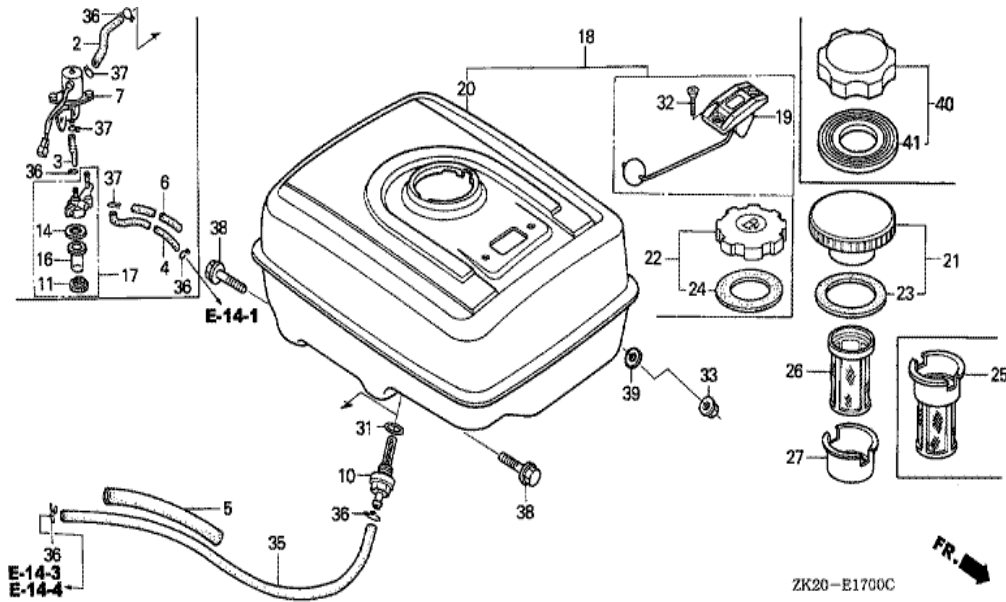

Ref	Partnumber	Description	GX240K1	Serial Numbers
005	16854-ZH8-000	RUBBER, SUPPORTER (107MM)	1	3033266
005	16854-ZH8-000	RUBBER, SUPPORTER (107MM)	1	
010	16955-ZE1-000	JOINT, FUEL TANK	1	
010	16955-ZE1-010	JOINT, FUEL TANK	1	
018	17500-ZE2-811ZA	TANK ASSY., FUEL (GAUGE) *NH31 *	1	4583903
018	17500-ZE2-811ZA	TANK ASSY., FUEL (GAUGE) *NH31 *	1	4583903
018	17500-ZE2-812ZA	TANK ASSY., FUEL (GAUGE) *NH31 *	1	4583904 4775184
018	17500-ZE2-812ZA	TANK ASSY., FUEL (GAUGE) *NH31 *	1	4583904 4775184
018	17500-ZE2-813ZA	TANK ASSY., FUEL (GAUGE) *NH31 *	1	
018	17500-ZE2-813ZA	TANK ASSY., FUEL (GAUGE) *NH31 *	1	4775185
019	17505-ZE2-013	GAUGE ASSY., FUEL	1	
022	17620-ZH7-023	CAP COMP., FUEL FILLER (BLACK)	(1)	3254424
022	17620-ZH7-023	CAP COMP., FUEL FILLER (BLACK)	1	4495553
Ref	Partnumber	Description	GX240K1	Serial Numbers
024	17631-ZH7-003	PACKING, FUEL FILLER CAP (39X58X3)	1	3254424
024	17631-ZH7-003	PACKING, FUEL FILLER CAP (39X58X3)	1	4495553
025	17672-ZE2-W01	FILTER, FUEL	1	3640465
031	91353-671-004	O-RING, 14MM (NOK)	1	
032	93600-050100A	SCREW, FLAT, 5X10	2	
033	94050-08000	NUT, FLANGE, 8MM	2	
035	95001-4522240	TUBE, FUEL, 4.5X222 (95001-45001-60M)	1	
036	95002-02080	CLIP, TUBE (B8)	(2)	
038	95701-0802500	BOLT, FLANGE, 8X25	2	
040	17620-Z0T-305	CAP COMP., FUEL FILLER (CHROME PLATED)	1	4495554
040	17620-Z0T-305	CAP COMP., FUEL FILLER (CHROME PLATED)	1	4495554
041	17631-Z0T-812	PACKING, FUEL FILLER CAP (39X62X3) (TOUY)	1	4495554
041	17631-Z0T-812	PACKING, FUEL FILLER CAP (39X62X3) (TOUY)	1	4495554