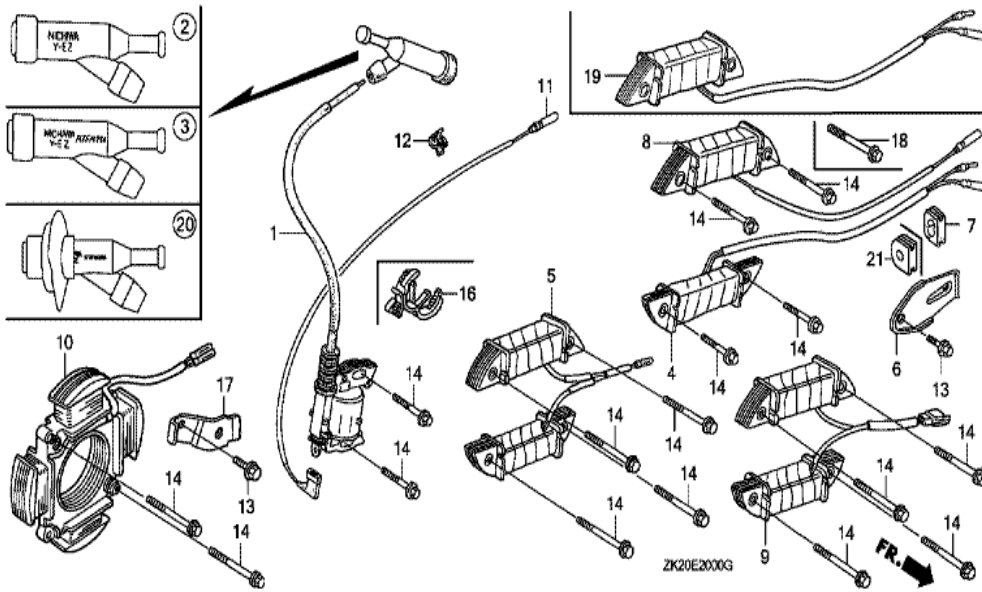

Ref	Partnumber	Description	GX240K1	Serial Numbers
001	30500-ZF6-H31	COIL ASSY., IGNITION	1	4940313
001	30500-ZF6-W02	COIL ASSY., IGNITION	1	4847591
001	30500-ZF6-W02	COIL ASSY., IGNITION	1	
001	30500-ZF6-W03	COIL ASSY., IGNITION	1	4940312
001	30500-ZF6-W03	COIL ASSY., IGNITION	1	4847592
002	30600-ZE1-013	TERMINAL ASSY., HIGH TENSION (NICHIIWA Y-	(1)	
007	31512-ZE2-000	GROMMET, CORD	1	
011	36101-ZE1-010	CORD, STOP SWITCH (370MM)	1	
012	36103-ZE1-000	HOLDER, STOP SWITCH CORD	1	
012	36103-ZE1-000	HOLDER, STOP SWITCH CORD	1	
014	90015-883-000	BOLT, FLANGE, 6X28 (CT200)	N