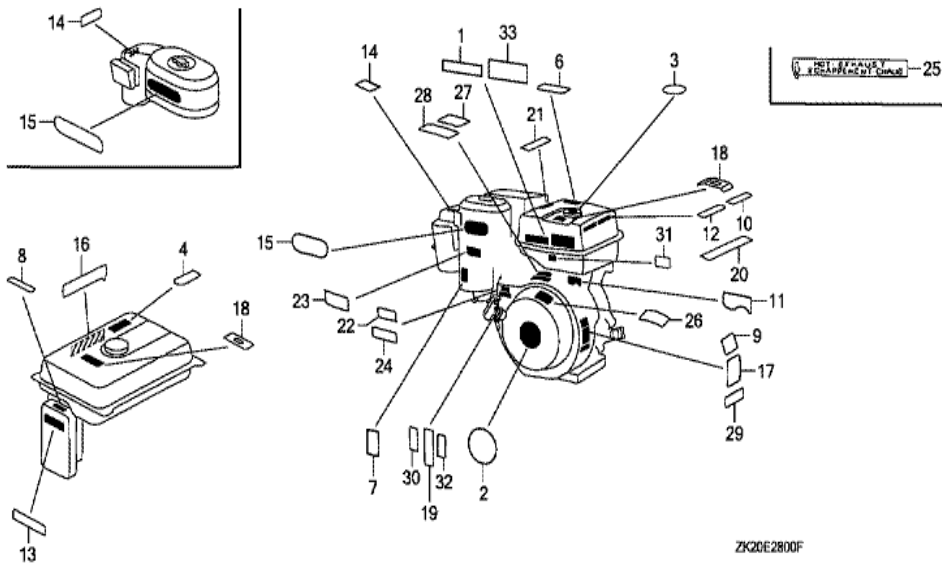

Ref	Partnumber	Description	GX240K1	Serial Numbers
002	16551-ZE2-000	ARM, GOVERNOR	1	
003	16555-ZE2-000	ROD, GOVERNOR	1	
003	16555-ZE2-000	ROD, GOVERNOR	1	
004	16561-ZE2-000	SPRING, GOVERNOR (L=145.0MM) (WIRE DIAME	1	3156815
005	16562-ZE2-000	SPRING, THROTTLE RETURN	1	3337056
007	16570-ZE2-W10	CONTROL ASSY. (REMOTE)	1	
007	16570-ZE2-W10	CONTROL ASSY. (REMOTE)	1	
011	16571-ZE2-W00	LEVER, CONTROL	1	
011	16571-ZE2-W00	LEVER, CONTROL	1	
012	16574-ZE1-000	SPRING, LEVER	1	3077713
013	16575-ZE2-W00	WASHER, CONTROL LEVER	1	3454257
014	16576-891-000	HOLDER, CABLE	1	
015	16578-ZE1-000	SPACER, CONTROL LEVER	1	
<u>Ref</u>	<u>Partnumber</u>	<u>Description</u>	<u>GX240K1</u>	<u>Serial Numbers</u>
016	16581-ZE2-W00	BASE COMP., CONTROL (###)	1	3454257
016	16581-ZE2-W00	BASE COMP., CONTROL (###)	1	
017	16584-883-300	SPRING, CONTROL ADJUSTING	(1)	
019	16592-883-310	SPRING, CABLE RETURN	1	
020	16594-883-010	HOLDER, WIRE	2	
023	90013-883-000	BOLT, FLANGE, 6X12 (CT200)	2	
024	90015-ZE5-010	BOLT, GOVERNOR ARM	1	
026	90114-SA0-000	NUT, SELF-LOCK, 6MM	1	3454257
027	90605-230-000	CIRCLIP, 5MM	2	
028	93500-040060H	SCREW, PAN, 4X6	2	
029	93500-050280A	SCREW, PAN, 5X28	1	3454257
029	93500-050280A	SCREW, PAN, 5X28	1	
030	93500-050160A	SCREW, PAN, 5X16	1	
031	94050-06000	NUT, FLANGE, 6MM	1	