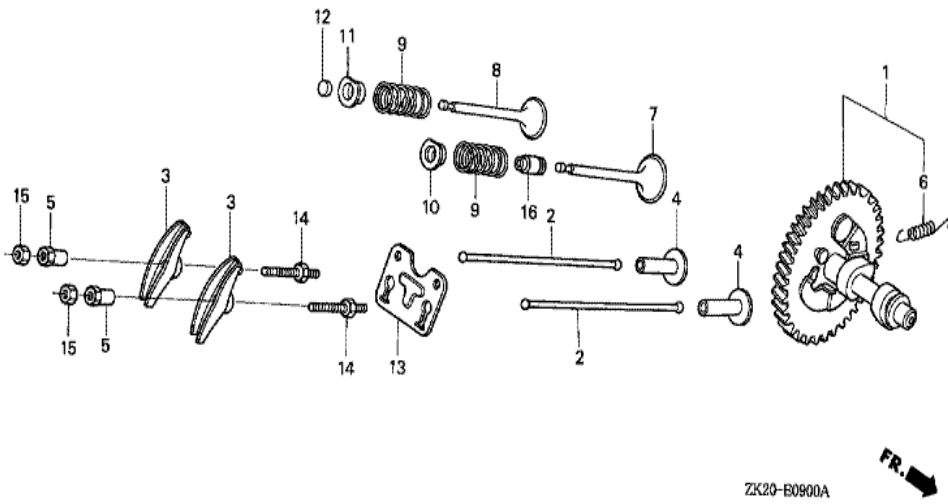

ZK20-E0900A

<u>Ref</u>	<u>Partnumber</u>	<u>Description</u>	<u>GX240K1</u>	<u>Serial Numbers</u>
001	14100-ZH9-010	CAMSHAFT ASSY.	1	3620889
001	14100-ZH9-010	CAMSHAFT ASSY.	1	
002	14410-ZE2-013	ROD, PUSH	2	
003	14431-ZE2-010	ARM, VALVE ROCKER	2	
003	14431-ZE2-010	ARM, VALVE ROCKER	2	
004	14441-ZE2-000	LIFTER, VALVE	2	
005	14451-ZE1-013	PIVOT, ROCKER ARM	2	
006	14568-ZE1-000	SPRING, WEIGHT RETURN	1	
007	14711-ZE2-000	VALVE, IN.	1	
008	14721-ZE2-000	VALVE, EX.	1	
009	14751-ZE2-003	SPRING, VALVE	2	
010	14771-ZE2-000	RETAINER, IN. VALVE SPRING	1	
011	14773-ZE2-000	RETAINER, EX. VALVE SPRING	1	
<u>Ref</u>	<u>Partnumber</u>	<u>Description</u>	<u>GX240K1</u>	<u>Serial Numbers</u>
011	14773-ZE2-000	RETAINER, EX. VALVE SPRING	1	
012	14781-ZE2-000	ROTATOR, VALVE	1	
013	14791-ZE2-010	GUIDE, PUSH ROD	1	
014	90012-ZE0-010	BOLT, PIVOT, 8MM	2	
015	90206-ZE1-000	NUT, PIVOT ADJUSTING	2	
016	12209-ZE8-003	SEAL, VALVE STEM	1	4081305