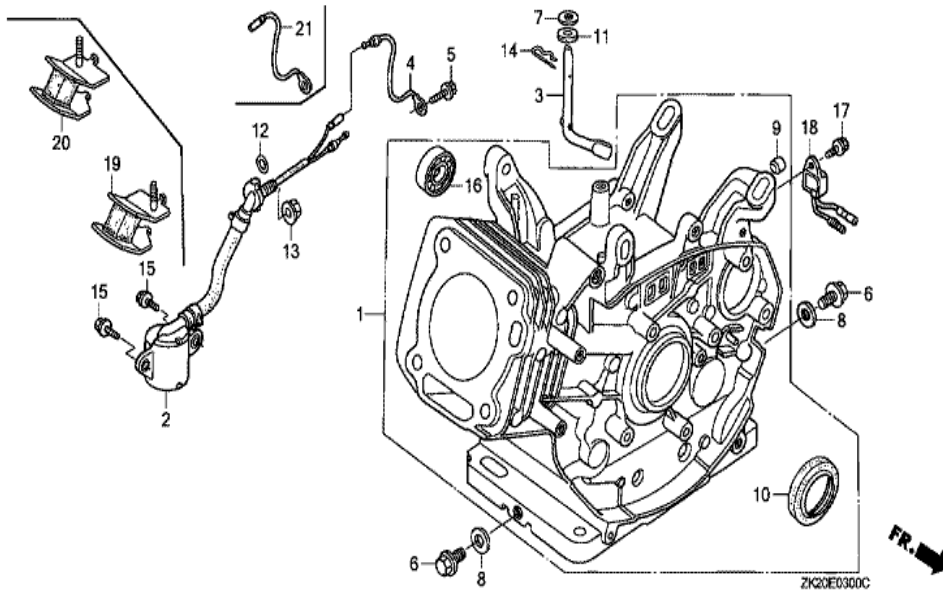

Ref	Partnumber	Description	GX240K1	Serial Numbers
002	16551-ZE2-000	ARM, GOVERNOR	1	
003	16555-ZE2-000	ROD, GOVERNOR	1	
003	16555-ZE2-000	ROD, GOVERNOR	1	
004	16561-ZE2-000	SPRING, GOVERNOR (L=145.0MM) (WIRE DIAME	1	3156815
005	16562-ZE2-000	SPRING, THROTTLE RETURN	1	3337056
007	16570-ZE2-W10	CONTROL ASSY. (REMOTE)	1	
007	16570-ZE2-W10	CONTROL ASSY. (REMOTE)	1	
011	16571-ZE2-W00	LEVER, CONTROL	1	
011	16571-ZE2-W00	LEVER, CONTROL	1	
012	16574-ZE1-000	SPRING, LEVER	1	3077713
013	16575-ZE2-W00	WASHER, CONTROL LEVER	1	3454257
014	16576-891-000	HOLDER, CABLE	1	
015	16578-ZE1-000	SPACER, CONTROL LEVER	1	
<u>Ref</u>	<u>Partnumber</u>	<u>Description</u>	<u>GX240K1</u>	<u>Serial Numbers</u>
016	16581-ZE2-W00	BASE COMP., CONTROL (###)	1	3454257
016	16581-ZE2-W00	BASE COMP., CONTROL (###)	1	
017	16584-883-300	SPRING, CONTROL ADJUSTING	(1)	
019	16592-883-310	SPRING, CABLE RETURN	1	
020	16594-883-010	HOLDER, WIRE	2	
023	90013-883-000	BOLT, FLANGE, 6X12 (CT200)	2	
024	90015-ZE5-010	BOLT, GOVERNOR ARM	1	
026	90114-SA0-000	NUT, SELF-LOCK, 6MM	1	3454257
027	90605-230-000	CIRCLIP, 5MM	2	
028	93500-040060H	SCREW, PAN, 4X6	2	
029	93500-050280A	SCREW, PAN, 5X28	1	3454257
029	93500-050280A	SCREW, PAN, 5X28	1	
030	93500-050160A	SCREW, PAN, 5X16	1	
031	94050-06000	NUT, FLANGE, 6MM	1	

ZK20E2900A

Ref	Partnumber	Description	GX240K1	Serial Numbers
013	89218-ZE1-000	WRENCH COMP., SPARK PLUG	1	
013	89218-ZE1-000	WRENCH COMP., SPARK PLUG	1	

Ref	Partnumber	Description	GX240K1	Serial Numbers
001	12000-ZE2-405	BARREL ASSY., CYLINDER (STD.)	1	
001	12000-ZE2-405	BARREL ASSY., CYLINDER (STD.)	1	
003	16541-ZE2-010	SHAFT, GOVERNOR ARM	1	
006	90131-883-000	BOLT, DRAIN PLUG, 12X15	2	
007	90446-KE1-000	WASHER, 8.2X17X0.8	1	
008	94109-12000	WASHER, DRAIN PLUG, 12MM	2	
009	90801-ZE2-003	PLUG, SEALING (RUBBER 10MM)	1	
009	90801-ZE2-003	PLUG, SEALING (RUBBER 10MM)	1	4785709
010	91201-890-003	OIL SEAL, 30X46X8	1	
014	94251-10000	PIN, LOCK, 10MM	1	3332422
014	94251-10000	PIN, LOCK, 10MM	1	