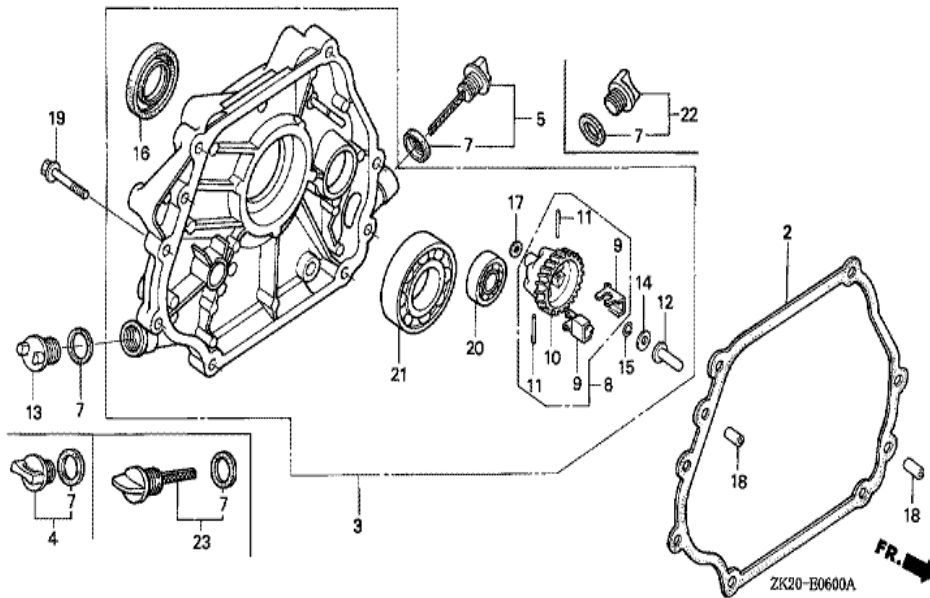

Ref	Partnumber	Description	GX240K1	Serial Numbers
002	16551-ZE2-000	ARM, GOVERNOR	1	
003	16555-ZE2-000	ROD, GOVERNOR	1	
003	16555-ZE2-000	ROD, GOVERNOR	1	
004	16561-ZE2-000	SPRING, GOVERNOR (L=145.0MM) (WIRE DIAME	1	3156815
005	16562-ZE2-000	SPRING, THROTTLE RETURN	1	3337056
007	16570-ZE2-W10	CONTROL ASSY. (REMOTE)	1	
007	16570-ZE2-W10	CONTROL ASSY. (REMOTE)	1	
011	16571-ZE2-W00	LEVER, CONTROL	1	
011	16571-ZE2-W00	LEVER, CONTROL	1	
012	16574-ZE1-000	SPRING, LEVER	1	3077713
013	16575-ZE2-W00	WASHER, CONTROL LEVER	1	3454257
014	16576-891-000	HOLDER, CABLE	1	
015	16578-ZE1-000	SPACER, CONTROL LEVER	1	
<u>Ref</u>	<u>Partnumber</u>	<u>Description</u>	<u>GX240K1</u>	<u>Serial Numbers</u>
016	16581-ZE2-W00	BASE COMP., CONTROL (###)	1	3454257
016	16581-ZE2-W00	BASE COMP., CONTROL (###)	1	
017	16584-883-300	SPRING, CONTROL ADJUSTING	(1)	
019	16592-883-310	SPRING, CABLE RETURN	1	
020	16594-883-010	HOLDER, WIRE	2	
023	90013-883-000	BOLT, FLANGE, 6X12 (CT200)	2	
024	90015-ZE5-010	BOLT, GOVERNOR ARM	1	
026	90114-SA0-000	NUT, SELF-LOCK, 6MM	1	3454257
027	90605-230-000	CIRCLIP, 5MM	2	
028	93500-040060H	SCREW, PAN, 4X6	2	
029	93500-050280A	SCREW, PAN, 5X28	1	3454257
029	93500-050280A	SCREW, PAN, 5X28	1	
030	93500-050160A	SCREW, PAN, 5X16	1	
031	94050-06000	NUT, FLANGE, 6MM	1	

ZK20E2900A

Ref	Partnumber	Description	GX240K1	Serial Numbers
013	89218-ZE1-000	WRENCH COMP., SPARK PLUG	1	
013	89218-ZE1-000	WRENCH COMP., SPARK PLUG	1	

Ref	Partnumber	Description	GX240K1	Serial Numbers
001	12000-ZE2-405	BARREL ASSY., CYLINDER (STD.)	1	
001	12000-ZE2-405	BARREL ASSY., CYLINDER (STD.)	1	
003	16541-ZE2-010	SHAFT, GOVERNOR ARM	1	
006	90131-883-000	BOLT, DRAIN PLUG, 12X15	2	
007	90446-KE1-000	WASHER, 8.2X17X0.8	1	
008	94109-12000	WASHER, DRAIN PLUG, 12MM	2	
009	90801-ZE2-003	PLUG, SEALING (RUBBER 10MM)	1	
009	90801-ZE2-003	PLUG, SEALING (RUBBER 10MM)	1	4785709
010	91201-890-003	OIL SEAL, 30X46X8	1	
014	94251-10000	PIN, LOCK, 10MM	1	3332422
014	94251-10000	PIN, LOCK, 10MM	1	