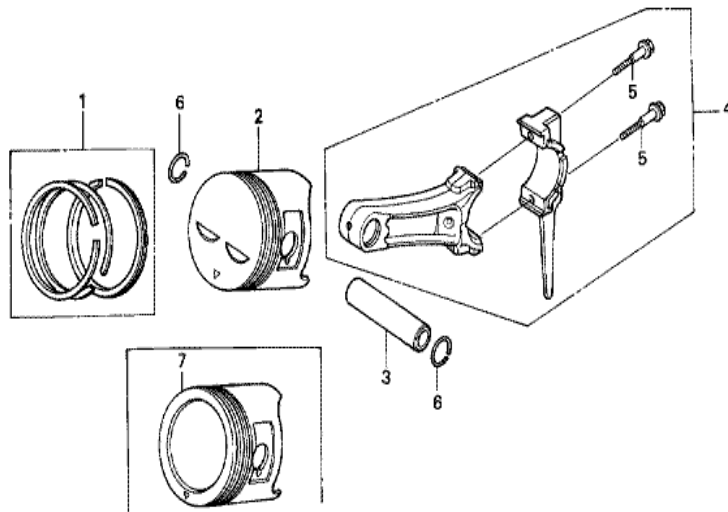

ZK20-E0800A

<u>Ref</u>	<u>Partnumber</u>	<u>Description</u>	<u>GX240K1</u>	<u>Serial Numbers</u>
001	13010-Z5F-004	RING SET, PISTON (STD.) (TEIKOKU)	1	
001	13010-Z5F-004	RING SET, PISTON (STD.) (TEIKOKU)	1	4869815
001	13010-ZE2-921	RING SET, PISTON (STD.) (TEIKOKU)	1	4869814
001	13010-ZE2-921	RING SET, PISTON (STD.) (TEIKOKU)	1	
001	13010-ZE2-922	RING SET, PISTON (STD.) (NIPPON)	1	
001	13010-ZE2-922	RING SET, PISTON (STD.) (NIPPON)	1	
001	13011-ZE2-921	RING SET, PISTON (0.25) (TEIKOKU)	(1)	
001	13011-ZE2-921	RING SET, PISTON (0.25) (TEIKOKU)	(1)	
001	13011-ZE2-922	RING SET, PISTON (0.25) (NIPPON)	(1)	4081305
001	13011-ZE2-922	RING SET, PISTON (0.25) (NIPPON)	(1)	
001	13012-ZE2-921	RING SET, PISTON (0.50) (TEIKOKU)	(1)	4081305
001	13012-ZE2-921	RING SET, PISTON (0.50) (TEIKOKU)	(1)	
001	13012-ZE2-922	RING SET, PISTON (0.50) (NIPPON)	(1)	4869814
<u>Ref</u>	<u>Partnumber</u>	<u>Description</u>	<u>GX240K1</u>	<u>Serial Numbers</u>
001	13012-ZE2-922	RING SET, PISTON (0.50) (NIPPON)	(1)	
001	13013-ZE2-921	RING SET, PISTON (0.75) (TEIKOKU)	(1)	
001	13013-ZE2-921	RING SET, PISTON (0.75) (TEIKOKU)	(1)	
001	13013-ZE2-922	RING SET, PISTON (0.75) (NIPPON)	(1)	
001	13013-ZE2-922	RING SET, PISTON (0.75) (NIPPON)	(1)	
002	13101-ZE2-W00	PISTON (STD.)	1	4869814
002	13102-ZE2-W00	PISTON (0.25)	(1)	
002	13102-ZE2-W00	PISTON (0.25)	(1)	
002	13103-ZE2-W00	PISTON (0.50)	(1)	4869814
002	13103-ZE2-W00	PISTON (0.50)	(1)	
002	13104-ZE2-W00	PISTON (0.75)	(1)	
002	13104-ZE2-W00	PISTON (0.75)	(1)	
003	13111-ZE2-000	PIN, PISTON	1	
004	13200-ZE2-010	ROD ASSY., CONNECTING (STD.)	1	
004	13200-ZE2-305	ROD ASSY., CONNECTING (0.25 UNDER SIZE)	(1)	
004	13200-ZE2-305	ROD ASSY., CONNECTING (0.25 UNDER SIZE)	(1)	
005	90001-ZE8-000	BOLT, CONNECTING ROD	2	
006	90551-ZE1-000	CLIP, PISTON PIN, 18MM	2