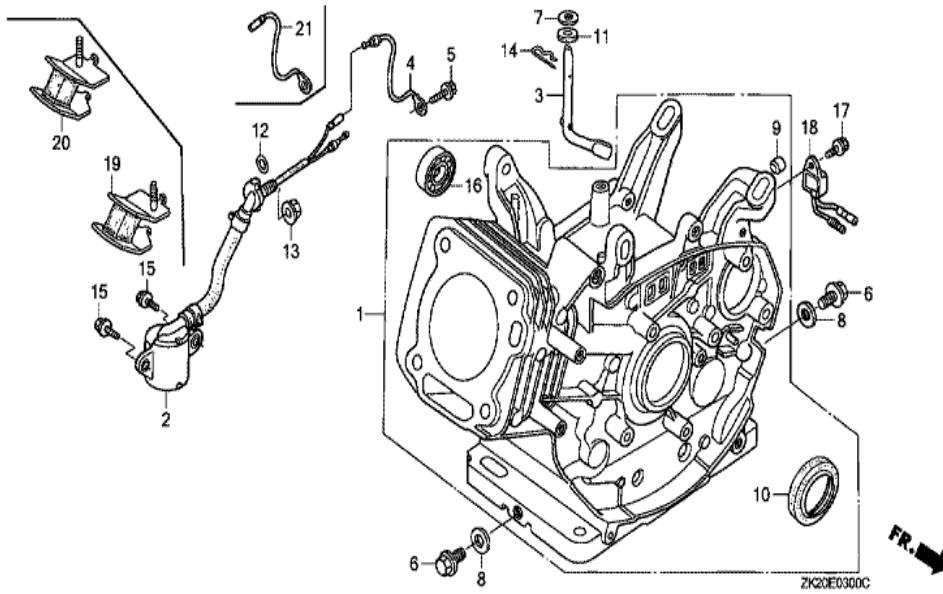

Ref	Partnumber	Description	GX240K1	Serial Numbers
002	16551-ZE2-000	ARM, GOVERNOR	1	
003	16555-ZE2-000	ROD, GOVERNOR	1	
003	16555-ZE2-000	ROD, GOVERNOR	1	
004	16561-ZE2-000	SPRING, GOVERNOR (L=145.0MM) (WIRE DIAME	1	3156815
005	16562-ZE2-000	SPRING, THROTTLE RETURN	1	3337056
007	16570-ZE2-W10	CONTROL ASSY. (REMOTE)	1	
007	16570-ZE2-W10	CONTROL ASSY. (REMOTE)	1	
011	16571-ZE2-W00	LEVER, CONTROL	1	
011	16571-ZE2-W00	LEVER, CONTROL	1	
012	16574-ZE1-000	SPRING, LEVER	1	3077713
013	16575-ZE2-W00	WASHER, CONTROL LEVER	1	3454257
014	16576-891-000	HOLDER, CABLE	1	
015	16578-ZE1-000	SPACER, CONTROL LEVER	1	
<u>Ref</u>	<u>Partnumber</u>	<u>Description</u>	<u>GX240K1</u>	<u>Serial Numbers</u>
016	16581-ZE2-W00	BASE COMP., CONTROL (###)	1	3454257
016	16581-ZE2-W00	BASE COMP., CONTROL (###)	1	
017	16584-883-300	SPRING, CONTROL ADJUSTING	(1)	
019	16592-883-310	SPRING, CABLE RETURN	1	
020	16594-883-010	HOLDER, WIRE	2	
023	90013-883-000	BOLT, FLANGE, 6X12 (CT200)	2	
024	90015-ZE5-010	BOLT, GOVERNOR ARM	1	
026	90114-SA0-000	NUT, SELF-LOCK, 6MM	1	3454257
027	90605-230-000	CIRCLIP, 5MM	2	
028	93500-040060H	SCREW, PAN, 4X6	2	
029	93500-050280A	SCREW, PAN, 5X28	1	3454257
029	93500-050280A	SCREW, PAN, 5X28	1	
030	93500-050160A	SCREW, PAN, 5X16	1	
031	94050-06000	NUT, FLANGE, 6MM	1	

Ref	Partnumber	Description	GX240K1	Serial Numbers
013	89218-ZE1-000	WRENCH COMP., SPARK PLUG	1	
013	89218-ZE1-000	WRENCH COMP., SPARK PLUG	1	

Ref	Partnumber	Description	GX240K1	Serial Numbers
001	12000-ZE2-405	BARREL ASSY., CYLINDER (STD.)	1	
001	12000-ZE2-405	BARREL ASSY., CYLINDER (STD.)	1	
003	16541-ZE2-010	SHAFT, GOVERNOR ARM	1	
006	90131-883-000	BOLT, DRAIN PLUG, 12X15	2	
007	90446-KE1-000	WASHER, 8.2X17X0.8	1	
008	94109-12000	WASHER, DRAIN PLUG, 12MM	2	
009	90801-ZE2-003	PLUG, SEALING (RUBBER 10MM)	1	
009	90801-ZE2-003	PLUG, SEALING (RUBBER 10MM)	1	4785709
010	91201-890-003	OIL SEAL, 30X46X8	1	
014	94251-10000	PIN, LOCK, 10MM	1	3332422
014	94251-10000	PIN, LOCK, 10MM	1	