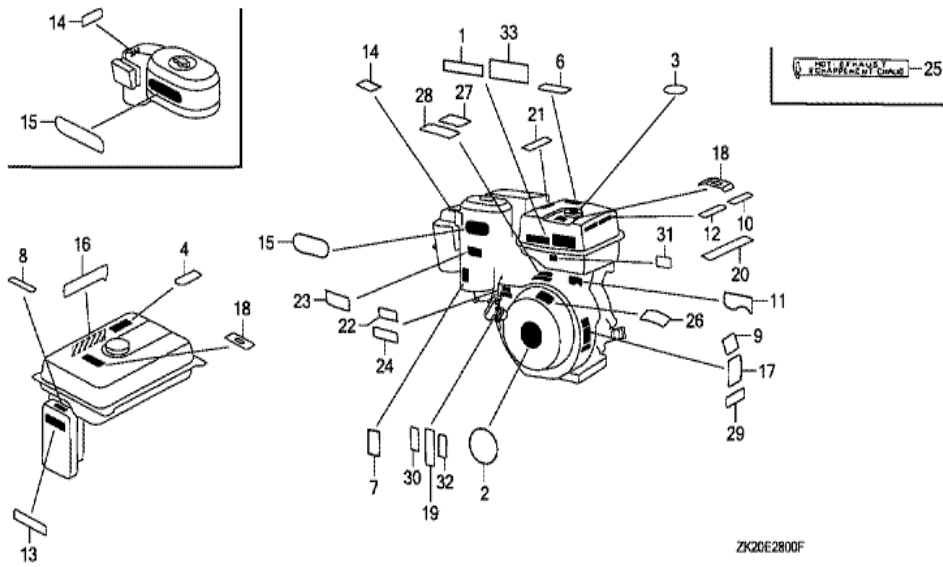

Ref	Partnumber	Description	GX240K1	Serial Numbers
002	19511-ZE2-000	FAN, COOLING	1	
005	28451-ZE2-W01	PULLEY, STARTER	1	
009	31100-ZE2-010	FLYWHEEL COMP.	1	3337056
013	90201-ZE3-V00	NUT, SPECIAL, 16MM	1	
013	90201-ZE3-V00	NUT, SPECIAL, 16MM	1	

Ref	Partnumber	Description	GX240K1	Serial Numbers
002	16551-ZE2-000	ARM, GOVERNOR	1	
003	16555-ZE2-000	ROD, GOVERNOR	1	
003	16555-ZE2-000	ROD, GOVERNOR	1	
004	16561-ZE2-000	SPRING, GOVERNOR (L=145.0MM) (WIRE DIAME	1	3156815
005	16562-ZE2-000	SPRING, THROTTLE RETURN	1	3337056
007	16570-ZE2-W10	CONTROL ASSY. (REMOTE)	1	
007	16570-ZE2-W10	CONTROL ASSY. (REMOTE)	1	
011	16571-ZE2-W00	LEVER, CONTROL	1	
011	16571-ZE2-W00	LEVER, CONTROL	1	
012	16574-ZE1-000	SPRING, LEVER	1	3077713
013	16575-ZE2-W00	WASHER, CONTROL LEVER	1	3454257
014	16576-891-000	HOLDER, CABLE	1	
015	16578-ZE1-000	SPACER, CONTROL LEVER	1	
<u>Ref</u>	<u>Partnumber</u>	<u>Description</u>	<u>GX240K1</u>	<u>Serial Numbers</u>
016	16581-ZE2-W00	BASE COMP., CONTROL (###)	1	3454257
016	16581-ZE2-W00	BASE COMP., CONTROL (###)	1	
017	16584-883-300	SPRING, CONTROL ADJUSTING	(1)	
019	16592-883-310	SPRING, CABLE RETURN	1	
020	16594-883-010	HOLDER, WIRE	2	
023	90013-883-000	BOLT, FLANGE, 6X12 (CT200)	2	
024	90015-ZE5-010	BOLT, GOVERNOR ARM	1	
026	90114-SA0-000	NUT, SELF-LOCK, 6MM	1	3454257
027	90605-230-000	CIRCLIP, 5MM	2	
028	93500-040060H	SCREW, PAN, 4X6	2	
029	93500-050280A	SCREW, PAN, 5X28	1	3454257
029	93500-050280A	SCREW, PAN, 5X28	1	
030	93500-050160A	SCREW, PAN, 5X16	1	
031	94050-06000	NUT, FLANGE, 6MM	1	