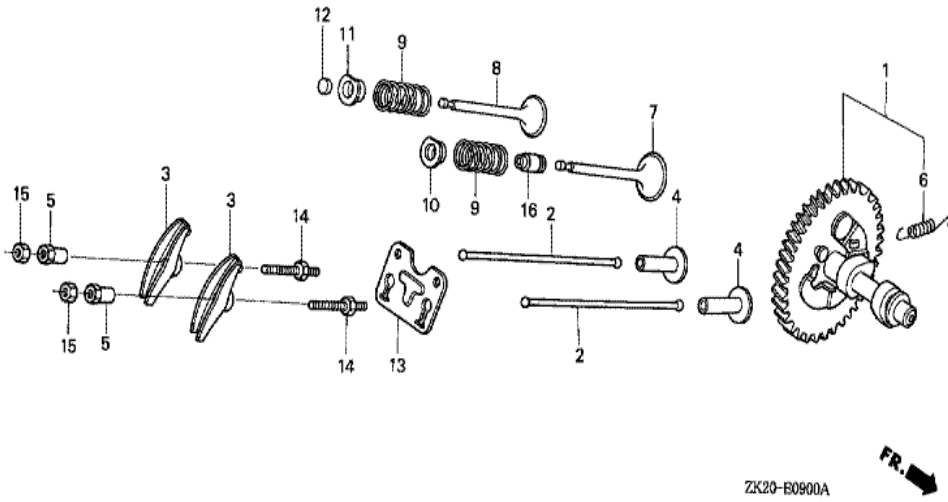

<u>Ref</u>	<u>Partnumber</u>	<u>Description</u>	<u>GX240K1</u>	<u>Serial Numbers</u>
001	14100-ZE2-W01	CAMSHAFT ASSY.	1	3620689
002	14410-ZE2-013	ROD, PUSH	2	
003	14431-ZE2-010	ARM, VALVE ROCKER	2	
003	14431-ZE2-010	ARM, VALVE ROCKER	2	
004	14441-ZE2-000	LIFTER, VALVE	2	
005	14451-ZE1-013	PIVOT, ROCKER ARM	2	
006	14568-ZE1-000	SPRING, WEIGHT RETURN	1	
007	14711-ZE2-000	VALVE, IN.	1	
008	14721-ZE2-000	VALVE, EX.	1	
009	14751-ZE2-003	SPRING, VALVE	2	
010	14771-ZE2-000	RETAINER, IN. VALVE SPRING	1	
011	14773-ZE2-000	RETAINER, EX. VALVE SPRING	1	
011	14773-ZE2-000	RETAINER, EX. VALVE SPRING	1	
<u>Ref</u>	<u>Partnumber</u>	<u>Description</u>	<u>GX240K1</u>	<u>Serial Numbers</u>
012	14781-ZE2-000	ROTATOR, VALVE	1	
013	14791-ZE2-010	GUIDE, PUSH ROD	1	
014	90012-ZE0-010	BOLT, PIVOT, 8MM	2	
015	90206-ZE1-000	NUT, PIVOT ADJUSTING	2	
016	12209-ZE8-003	SEAL, VALVE STEM	1	4081305