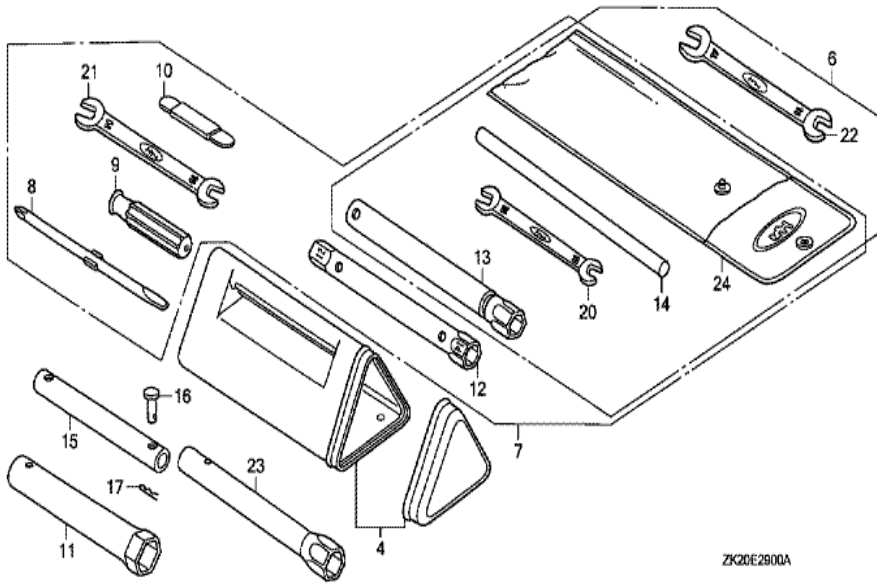

Ref	Partnumber	Description	GX240K1	Serial Numbers
013	89218-ZE1-000	WRENCH COMP., SPARK PLUG	1	
013	89218-ZE1-000	WRENCH COMP., SPARK PLUG	1