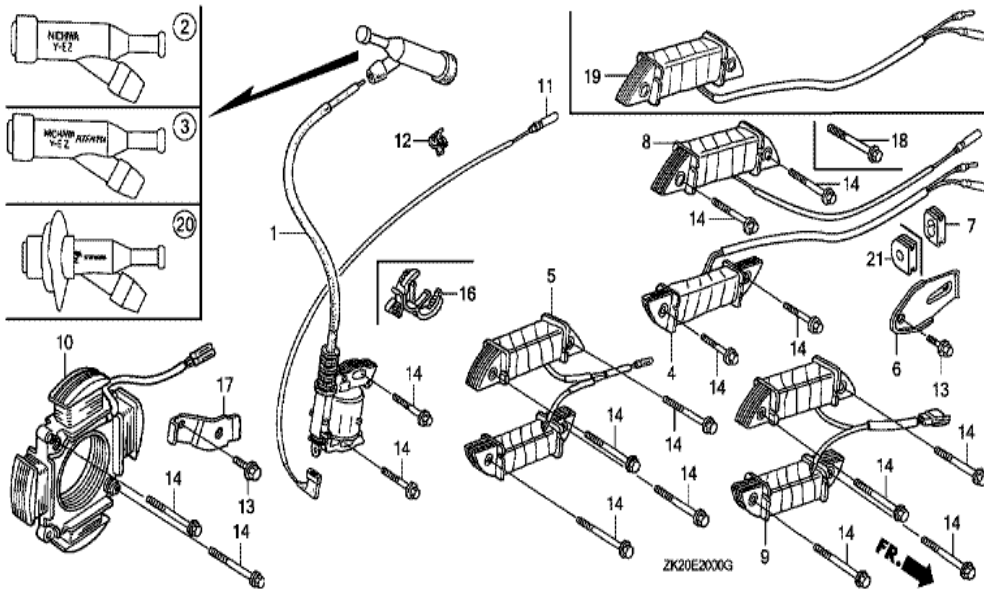

Ref	Partnumber	Description	GX240K1	Serial Numbers
001	30500-ZF6-W02	COIL ASSY., IGNITION	1	
001	30500-ZF6-W02	COIL ASSY., IGNITION	1	
003	30700-ZE1-013	CAP ASSY., NOISE SUPPRESSOR (NICHIIWA Y-E	1	3860625
007	31512-ZE2-000	GROMMET, CORD	1	
011	36101-ZE1-010	CORD, STOP SWITCH (370MM)	1	
012	36103-ZE1-000	HOLDER, STOP SWITCH CORD	1	
012	36103-ZE1-000	HOLDER, STOP SWITCH CORD	1	
014	90015-883-000	BOLT, FLANGE, 6X28 (CT200)	N