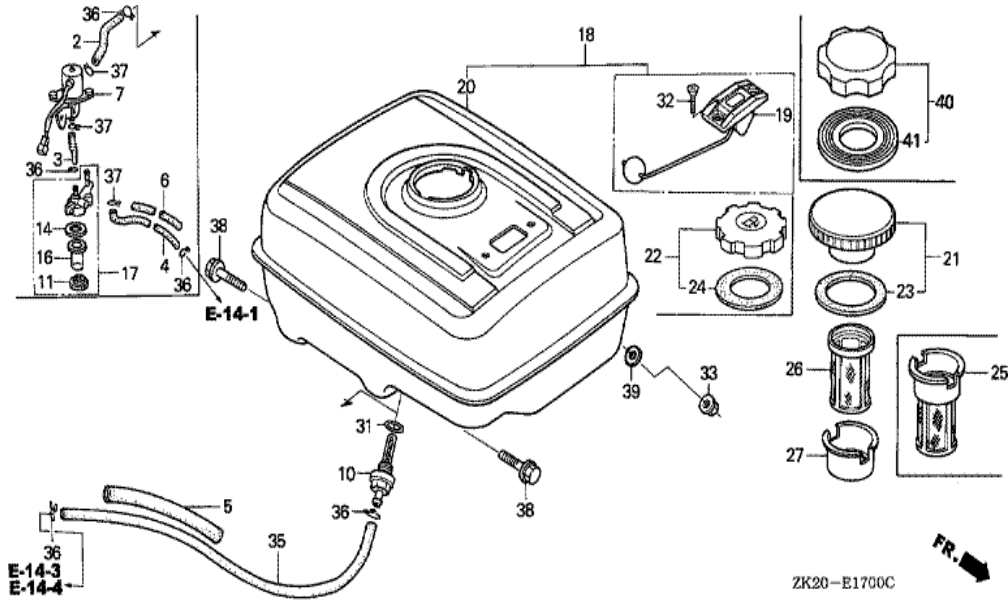

Ref	Partnumber	Description	GX240K1	Serial Numbers
005	16854-ZH8-000	RUBBER, SUPPORTER (107MM)	1	3033266
005	16854-ZH8-000	RUBBER, SUPPORTER (107MM)	1	
010	16955-ZE1-000	JOINT, FUEL TANK	1	
020	17510-ZE2-010ZA	TANK COMP., FUEL *NH31 *	1	4568628
020	17510-ZE2-010ZA	TANK COMP., FUEL *NH31 *	1	4568628
020	17510-ZE2-020ZA	TANK COMP., FUEL *NH31 *	1	4776725
020	17510-ZE2-020ZA	TANK COMP., FUEL *NH31 *	1	4568629 4776725
020	17510-ZE2-800ZC	TANK COMP., FUEL *NH31 *	1	4776726 4845181
020	17510-ZE2-800ZC	TANK COMP., FUEL *NH31 *	1	4776726
022	17620-ZH7-023	CAP COMP., FUEL FILLER (BLACK)	(1)	3254424
022	17620-ZH7-023	CAP COMP., FUEL FILLER (BLACK)	1	4495553
024	17631-ZH7-003	PACKING, FUEL FILLER CAP (39X58X3)	1	3254424
024	17631-ZH7-003	PACKING, FUEL FILLER CAP (39X58X3)	1	4495553
Ref	Partnumber	Description	GX240K1	Serial Numbers
025	17672-ZE2-W01	FILTER, FUEL	1	3640465
031	91353-671-004	O-RING, 14MM (NOK)	1	
033	94050-08000	NUT, FLANGE, 8MM	2	
035	95001-4522240	TUBE, FUEL, 4.5X222 (95001-45001-60M)	1	
036	95002-02080	CLIP, TUBE (B8)	(2)	
038	95701-0802500	BOLT, FLANGE, 8X25	2	
040	17620-Z0T-305	CAP COMP., FUEL FILLER (CHROME PLATED)	1	4495554
040	17620-Z0T-305	CAP COMP., FUEL FILLER (CHROME PLATED)	1	4495554
041	17631-Z0T-812	PACKING, FUEL FILLER CAP (39X62X3) (TOUY	1	4495554
041	17631-Z0T-812	PACKING, FUEL FILLER CAP (39X62X3) (TOUY	1	4495554