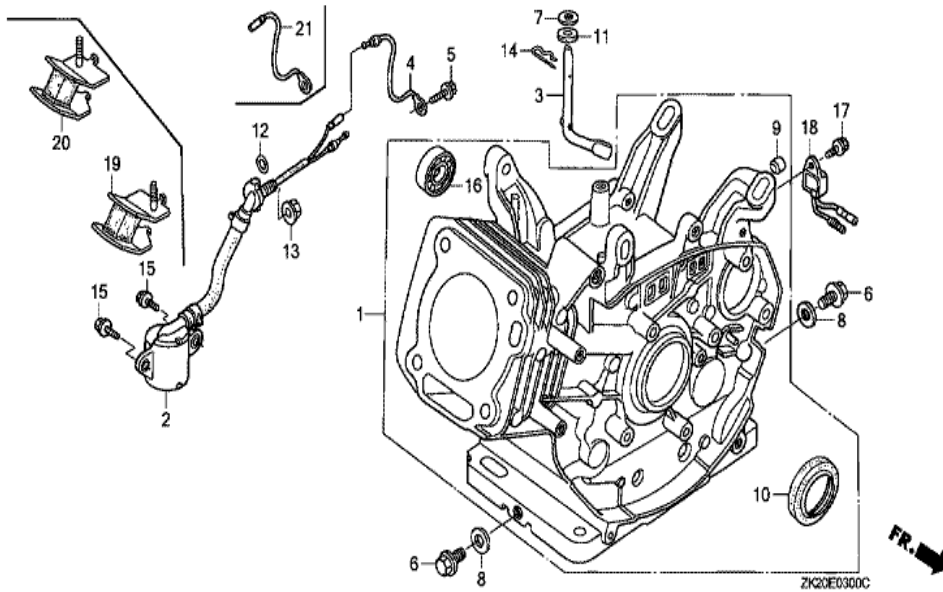

Ref	Partnumber	Description	GX240K1	Serial Numbers
002	16551-ZE2-000	ARM, GOVERNOR	1	
003	16555-ZE2-000	ROD, GOVERNOR	1	
003	16555-ZE2-000	ROD, GOVERNOR	1	
004	16561-ZE2-000	SPRING, GOVERNOR (L=145.0MM) (WIRE DIAME	1	3156815
005	16562-ZE2-000	SPRING, THROTTLE RETURN	1	3337056
010	16570-ZE2-T50	CONTROL ASSY. (WACKER)	1	3612529
010	16570-ZE2-T50	CONTROL ASSY. (WACKER)	1	
017	16584-883-300	SPRING, CONTROL ADJUSTING	(1)	
023	90013-883-000	BOLT, FLANGE, 6X12 (CT200)	2	
024	90015-ZE5-010	BOLT, GOVERNOR ARM	1	
031	94050-06000	NUT, FLANGE, 6MM	1	
042	93500-050280H	SCREW, PAN, 5X28	1	
042	93500-050280H	SCREW, PAN, 5X28	1	3612529

ZK20E2900A

Ref	Partnumber	Description	GX240K1	Serial Numbers
013	89218-ZE1-000	WRENCH COMP., SPARK PLUG	1	
013	89218-ZE1-000	WRENCH COMP., SPARK PLUG	(1)	

Ref	Partnumber	Description	GX240K1	Serial Numbers
001	12000-ZE2-406	BARREL ASSY., CYLINDER (ALERT)	1	
001	12000-ZE2-406	BARREL ASSY., CYLINDER (ALERT)	1	
002	15510-ZE2-043	SWITCH ASSY., OIL LEVEL	1	
003	16541-ZE2-010	SHAFT, GOVERNOR ARM	1	
006	90131-883-000	BOLT, DRAIN PLUG, 12X15	2	
007	90446-KE1-000	WASHER, 8.2X17X0.8	1	
008	94109-12000	WASHER, DRAIN PLUG, 12MM	2	
010	91201-890-003	OIL SEAL, 30X46X8	1	
012	91353-671-004	O-RING, 14MM (NOK)	1	
013	94050-10000	NUT, FLANGE, 10MM	1	
014	94251-10000	PIN, LOCK, 10MM	1	3332422
014	94251-10000	PIN, LOCK, 10MM	1	
015	95701-0601200	BOLT, FLANGE, 6X12	2	
Ref	Partnumber	Description	GX240K1	Serial Numbers
017	90013-883-000	BOLT, FLANGE, 6X12 (CT200)	(1)	
018	34150-ZH7-003	ALERT UNIT, OIL	(1)	4853039