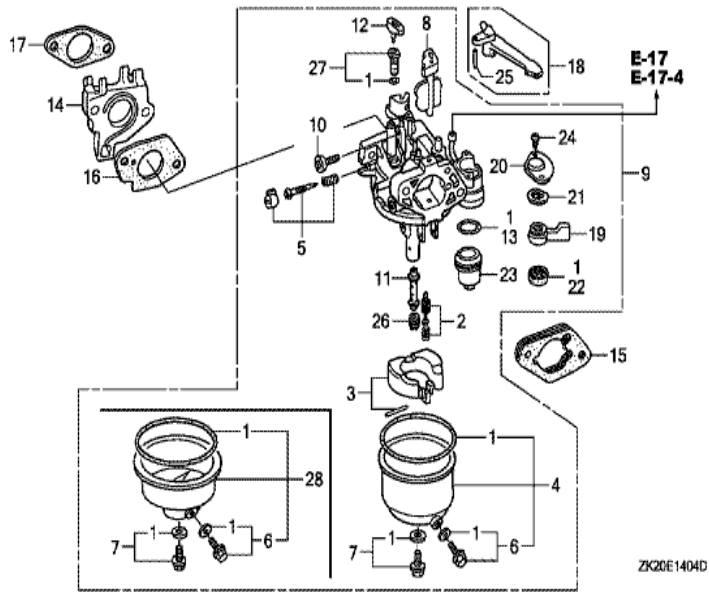

Ref	Partnumber	Description	GX240K1	Serial Numbers
002	16731-ZE2-003	CLIP, TUBE	1	
003	19610-ZE2-010ZL	COVER COMP., FAN *R280 *	(1)	
003	19610-ZE2-010ZL	COVER COMP., FAN *R280 *	1	
005	19631-ZE2-D00	SHROUD	1	
012	36100-ZH7-003	SWITCH ASSY., ENGINE STOP	1	
012	36100-ZH7-003	SWITCH ASSY., ENGINE STOP	1	
014	90013-883-000	BOLT, FLANGE, 6X12 (CT200)	8	3116814
014	90013-883-000	BOLT, FLANGE, 6X12 (CT200)	6	3116815

FR. →

Ref	Partnumber	Description	GX240K1	Serial Numbers
001	16010-ZE2-812	GASKET SET	1	
002	16011-ZA0-931	VALVE SET, FLOAT	1	
003	16013-ZA0-931	FLOAT SET	1	
005	16016-ZH7-W01	SCREW SET, PILOT	1	
006	16024-ZE1-811	SCREW SET, DRAIN	1	
007	16028-ZE0-005	SCREW SET	1	
008	16044-ZE2-005	CHOKE SET	1	
009	16100-ZE2-W71	CARBURETOR ASSY. (BE70B B/C)	1	
009	16100-ZE2-W71	CARBURETOR ASSY. (BE70B B/C)	1	
010	16124-ZE0-005	SCREW, THROTTLE STOP	1	
011	16166-ZE2-W70	NOZZLE, MAIN	1	
012	16172-ZE3-W10	COLLAR, SETTING	1	
013	16173-001-004	PACKING, FUEL STRAINER CUP	1	

Ref	Partnumber	Description	GX240K1	Serial Numbers
002	16551-ZE2-000	ARM, GOVERNOR	1	
003	16555-ZE2-000	ROD, GOVERNOR	1	
003	16555-ZE2-000	ROD, GOVERNOR	1	
004	16561-ZE2-000	SPRING, GOVERNOR (L=145.0MM) (WIRE DIAME	1	3156815
005	16562-ZE2-000	SPRING, THROTTLE RETURN	1	3337056
010	16570-ZE2-T50	CONTROL ASSY. (WACKER)	1	3612529
010	16570-ZE2-T50	CONTROL ASSY. (WACKER)	1	
017	16584-883-300	SPRING, CONTROL ADJUSTING	(1)	
023	90013-883-000	BOLT, FLANGE, 6X12 (CT200)	2	
024	90015-ZE5-010	BOLT, GOVERNOR ARM	1	
031	94050-06000	NUT, FLANGE, 6MM	1	
042	93500-050280H	SCREW, PAN, 5X28	1	
042	93500-050280H	SCREW, PAN, 5X28	1	3612529