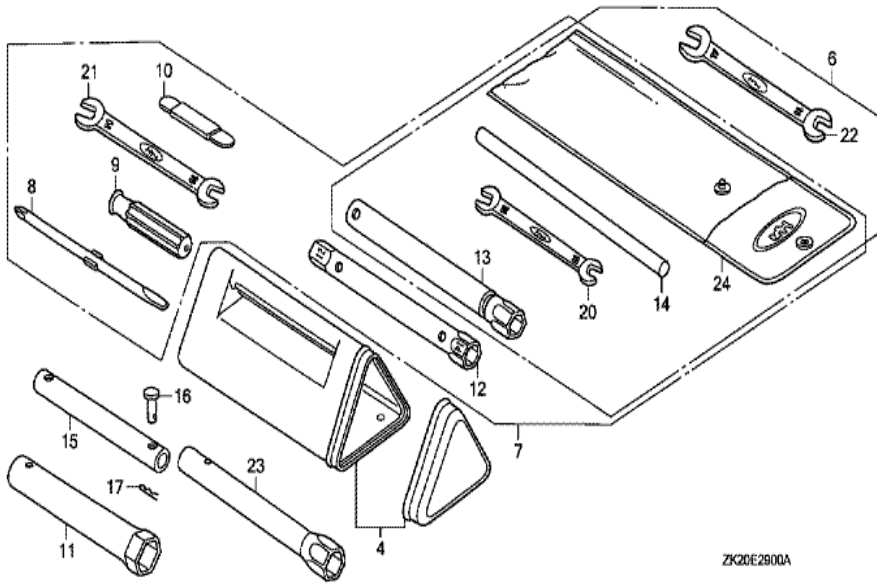

ZK20E2900A

Ref	Partnumber	Description	GX240K1	Serial Numbers
013	89218-ZE1-000	WRENCH COMP., SPARK PLUG	1	
013	89218-ZE1-000	WRENCH COMP., SPARK PLUG	(1)