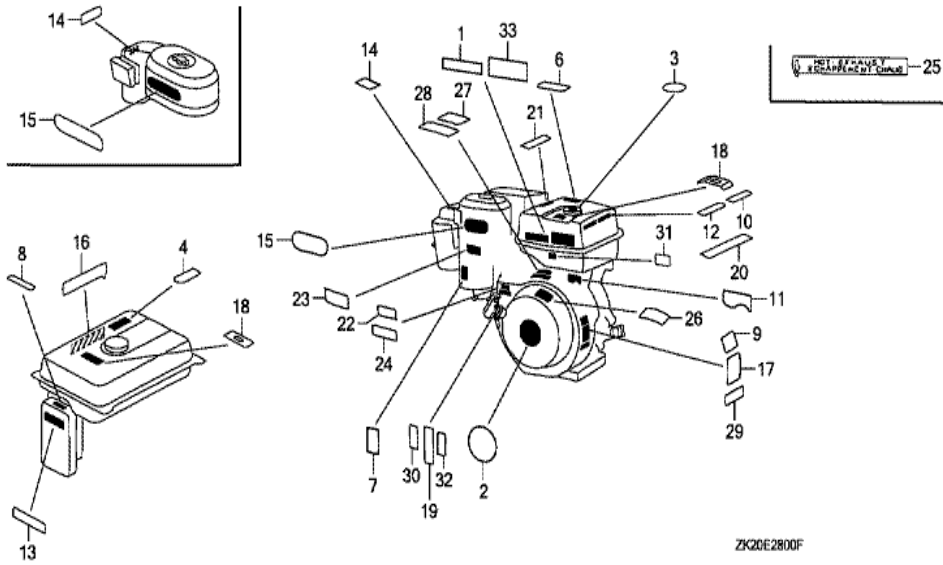

Ref	Partnumber	Description	GX240K1	Serial Numbers
002	16551-ZE2-000	ARM, GOVERNOR	1	
003	16555-ZE2-000	ROD, GOVERNOR	1	
003	16555-ZE2-000	ROD, GOVERNOR	1	
004	16561-ZE2-000	SPRING, GOVERNOR (L=145.0MM) (WIRE DIAME	1	3156815
005	16562-ZE2-000	SPRING, THROTTLE RETURN	1	3337056
010	16570-ZE2-T50	CONTROL ASSY. (WACKER)	1	3612529
010	16570-ZE2-T50	CONTROL ASSY. (WACKER)	1	
017	16584-883-300	SPRING, CONTROL ADJUSTING	(1)	
023	90013-883-000	BOLT, FLANGE, 6X12 (CT200)	2	
024	90015-ZE5-010	BOLT, GOVERNOR ARM	1	
031	94050-06000	NUT, FLANGE, 6MM	1	
042	93500-050280H	SCREW, PAN, 5X28	1	
042	93500-050280H	SCREW, PAN, 5X28	1	3612529