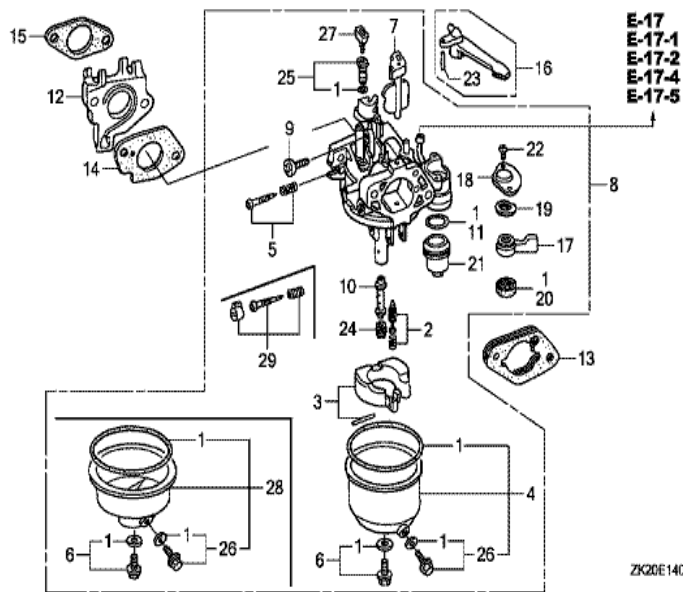

Ref	Partnumber	Description	GX240K1	Serial Numbers
002	16731-ZE2-003	CLIP, TUBE	1	
003	19610-ZE2-010ZL	COVER COMP., FAN *R280 *	(1)	
003	19610-ZE2-010ZL	COVER COMP., FAN *R280 *	1	
005	19631-ZE2-D00	SHROUD	1	
012	36100-ZH7-003	SWITCH ASSY., ENGINE STOP	1	
012	36100-ZH7-003	SWITCH ASSY., ENGINE STOP	1	
014	90013-883-000	BOLT, FLANGE, 6X12 (CT200)	6	3116815
016	90684-ZA0-601	CLIP, HARNESS	1	3132286

Ref	Partnumber	Description	GX240K1	Serial Numbers
001	16010-ZE2-812	GASKET SET	1	
002	16011-ZA0-931	VALVE SET, FLOAT	1	
003	16013-ZA0-931	FLOAT SET	1	
006	16028-ZE0-005	SCREW SET	1	
007	16044-ZE2-005	CHOKE SET	1	
008	16100-ZE2-W71	CARBURETOR ASSY. (BE70B B/C)	1	
008	16100-ZE2-W71	CARBURETOR ASSY. (BE70B B/C)	1	
009	16124-ZE0-005	SCREW, THROTTLE STOP	1	
010	16166-ZE2-W70	NOZZLE, MAIN	1	
011	16173-001-004	PACKING, FUEL STRAINER CUP	(1)	
012	16211-ZE2-000	INSULATOR, CARBURETOR	1	4926607
013	16220-ZA0-702	SPACER COMP., CARBURETOR	1	
014	16221-ZA0-800	PACKING, CARBURETOR	(1)	