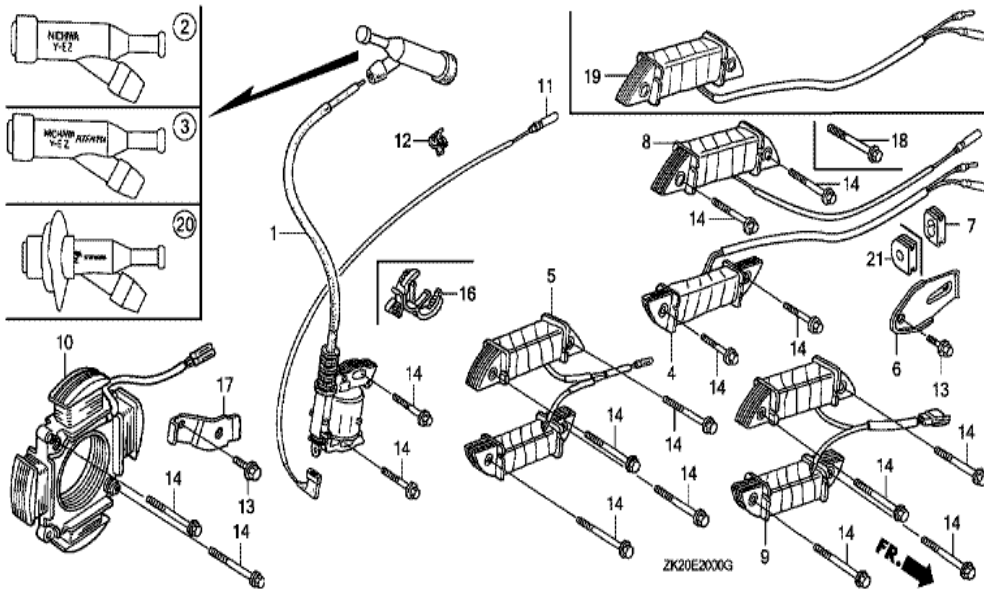

Ref	Partnumber	Description	GX240K1	Serial Numbers
001	30500-ZF6-W02	COIL ASSY., IGNITION	1	4847591
001	30500-ZF6-W02	COIL ASSY., IGNITION	1	
001	30500-ZF6-W03	COIL ASSY., IGNITION	1	4940312
001	30500-ZF6-W03	COIL ASSY., IGNITION	1	4847592
003	30700-ZE1-013	CAP ASSY., NOISE SUPPRESSOR (NICHIIWA Y-E	1	3860625
007	31512-ZE2-000	GROMMET, CORD	1	
011	36101-ZE1-010	CORD, STOP SWITCH (370MM)	1	
014	90015-883-000	BOLT, FLANGE, 6X28 (CT200)	N