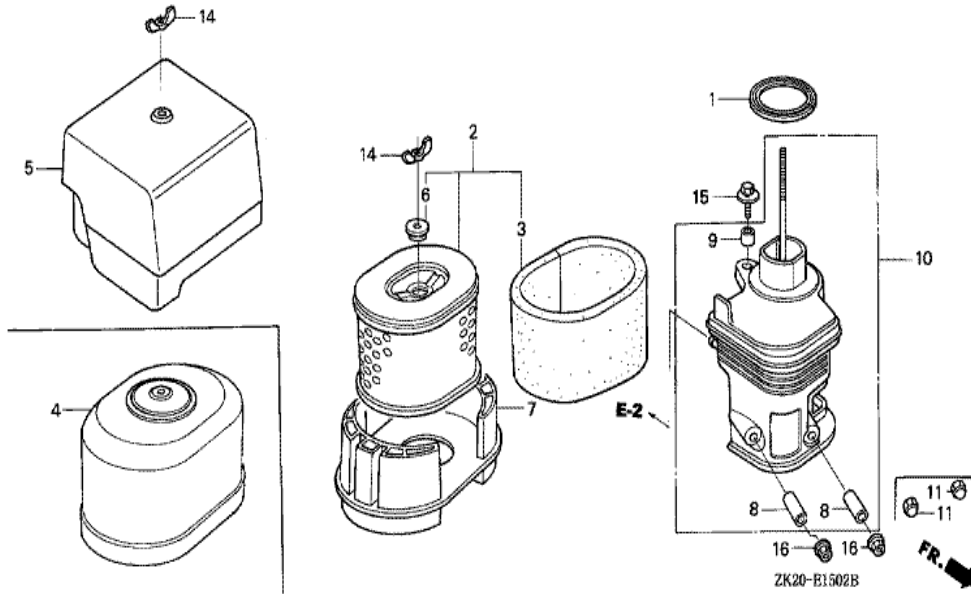

<u>Ref</u>	<u>Partnumber</u>	<u>Description</u>	<u>GX240K1</u>	<u>Serial Numbers</u>
001	16271-ZE2-010	PACKING, ELBOW	1	
001	16271-ZE2-010	PACKING, ELBOW	1	
002	17210-ZE2-822	ELEMENT, AIR CLEANER (DUAL)	1	
003	17218-ZE2-821	FILTER, OUTER	1	
005	17231-ZH9-820	COVER, AIR CLEANER	1	
006	17232-891-000	GROMMET, AIR CLEANER	1	
007	17235-ZE2-820	NOSE, SILENCER	1	
008	17238-ZE2-310	COLLAR, AIR CLEANER	2	
009	17239-ZE1-000	COLLAR B, AIR CLEANER	1	
010	17410-ZE2-020	ELBOW COMP., AIR CLEANER	1	
014	90325-044-000	NUT, TOOL BOX SETTING	2	
015	90009-ZE2-003	BOLT-WASHER, 6X22	1	
015	90009-ZE2-003	BOLT-WASHER, 6X22	(1)	
<u>Ref</u>	<u>Partnumber</u>	<u>Description</u>	<u>GX240K1</u>	<u>Serial Numbers</u>
016	94050-06000	NUT, FLANGE, 6MM	2