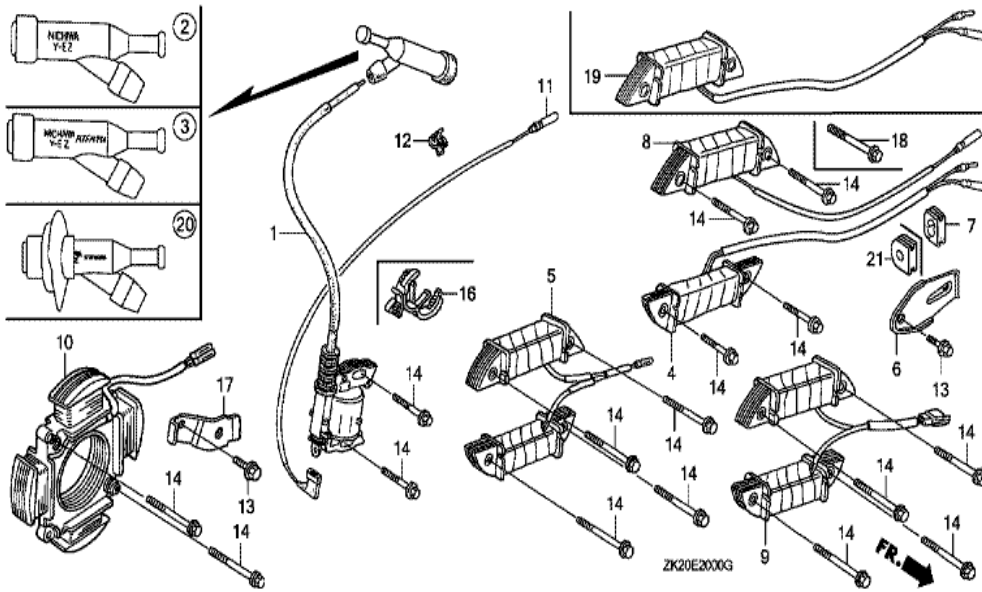

Ref	Partnumber	Description	GX240K1	Serial Numbers
001	30500-ZF6-W02	COIL ASSY., IGNITION	1	
001	30500-ZF6-W02	COIL ASSY., IGNITION	1	
003	30700-ZE1-013	CAP ASSY., NOISE SUPPRESSOR (NICHWA Y-E)	1	3860625
007	31512-ZE2-000	GROMMET, CORD	1	
011	36101-ZE1-010	CORD, STOP SWITCH (370MM)	1	
014	90015-883-000	BOLT, FLANGE, 6X28 (CT200)	N