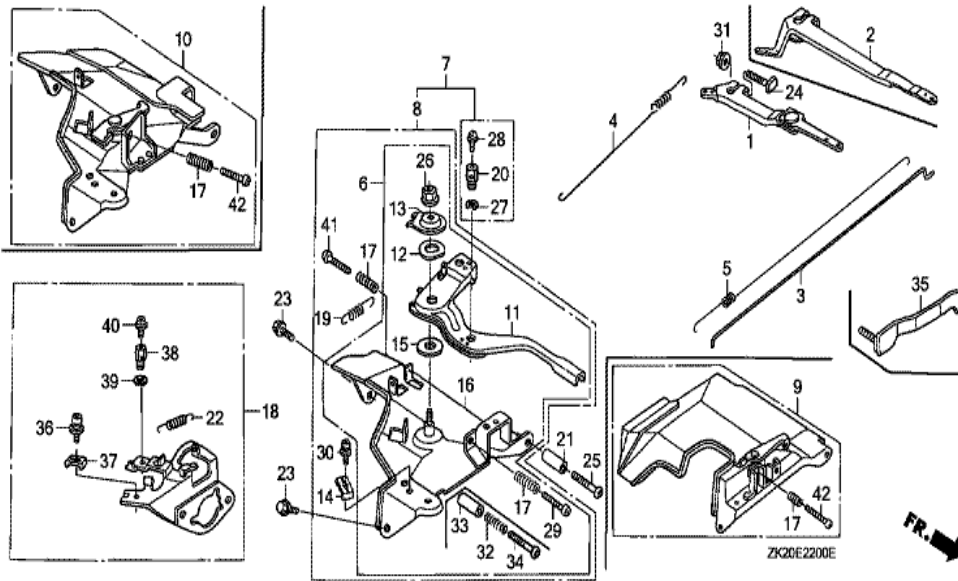

<u>Ref</u>	<u>Partnumber</u>	<u>Description</u>	<u>GX240K1</u>	<u>Serial Numbers</u>
002	16551-ZE2-000	ARM, GOVERNOR	1	
003	16555-ZE2-000	ROD, GOVERNOR	1	
003	16555-ZE2-000	ROD, GOVERNOR	1	
004	16561-ZE2-000	SPRING, GOVERNOR (L=145.0MM) (WIRE DIAME	1	3156815
004	16561-ZE2-800	SPRING, GOVERNOR (L=142.0MM)	(1)	
004	16561-ZE2-800	SPRING, GOVERNOR (L=142.0MM)	(1)	
005	16562-ZE2-000	SPRING, THROTTLE RETURN	1	3337056
010	16570-ZE2-721	CONTROL ASSY.	1	
017	16584-883-300	SPRING, CONTROL ADJUSTING	(1)	
023	90013-883-000	BOLT, FLANGE, 6X12 (CT200)	2	
024	90015-ZE5-010	BOLT, GOVERNOR ARM	1	
031	94050-06000	NUT, FLANGE, 6MM	1	
042	93500-050350A	SCREW, PAN, 5X35	1	
<u>Ref</u>	<u>Partnumber</u>	<u>Description</u>	<u>GX240K1</u>	<u>Serial Numbers</u>
042	93500-050350A	SCREW, PAN, 5X35	1