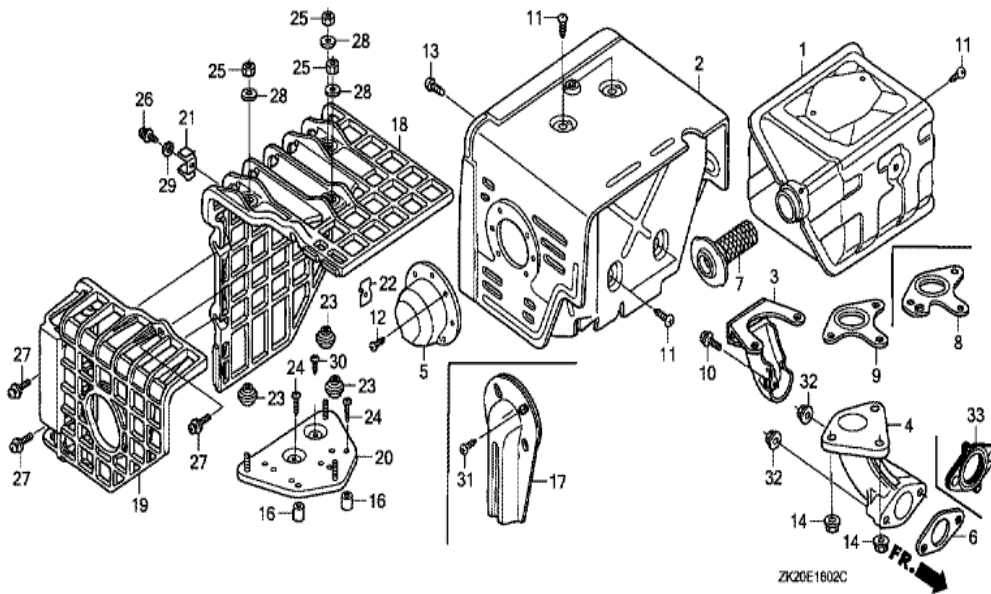

Ref	Partnumber	Description	GX240K1	Serial Numbers
001	18310-ZE2-W61	MUFFLER COMP. (100DB)	1	
002	18320-ZE2-W61	PROTECTOR COMP., MUFFLER	1	
004	18330-ZH9-N00	PIPE, EX.	1	
009	18381-ZE2-800	GASKET, MUFFLER (NIPPON LEAKLESS)	1	
011	90050-ZE1-000	SCREW, TAPPING, 5X8	4	
013	90006-ZE2-000	SCREW, TAPPING, 6X10	1	
013	90006-ZE2-000	SCREW, TAPPING, 6X10	(1)	3151975
014	94050-08000	NUT, FLANGE, 8MM	3	
032	94050-08000	NUT, FLANGE, 8MM	2	
033	18333-ZF6-W01	GASKET, EX. PIPE	1	3844353