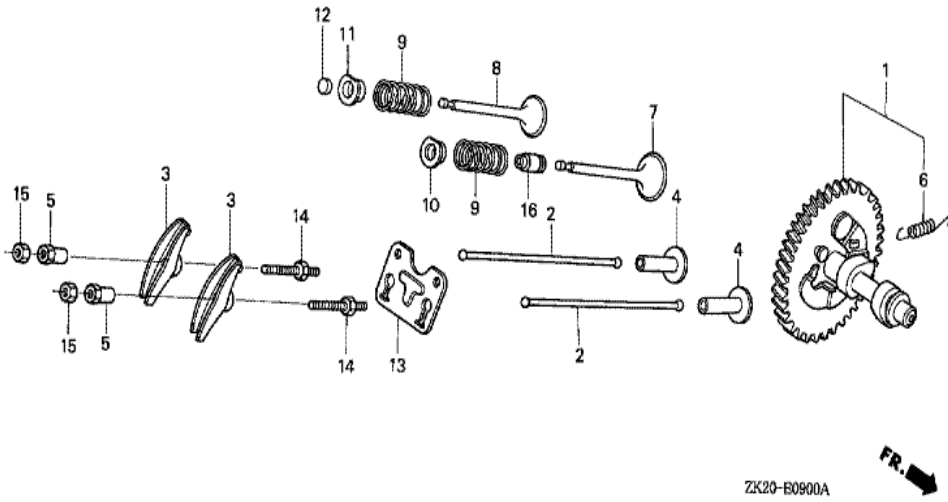

ZK20-E0900A

<u>Ref</u>	<u>Partnumber</u>	<u>Description</u>	<u>GX240K1</u>	<u>Serial Numbers</u>
001	14100-ZE2-W01	CAMSHAFT ASSY.	1	3620689
002	14410-ZE2-013	ROD, PUSH	2	
003	14431-ZE2-010	ARM, VALVE ROCKER	2	
003	14431-ZE2-010	ARM, VALVE ROCKER	2	
004	14441-ZE2-000	LIFTER, VALVE	2	
005	14451-ZE1-013	PIVOT, ROCKER ARM	2	
006	14568-ZE1-000	SPRING, WEIGHT RETURN	1	
007	14711-ZE2-000	VALVE, IN.	1	
008	14721-ZE2-000	VALVE, EX.	1	
009	14751-ZE2-003	SPRING, VALVE	2	
010	14771-ZE2-000	RETAINER, IN. VALVE SPRING	1	
011	14773-ZE2-000	RETAINER, EX. VALVE SPRING	1	
011	14773-ZE2-000	RETAINER, EX. VALVE SPRING	1	
<u>Ref</u>	<u>Partnumber</u>	<u>Description</u>	<u>GX240K1</u>	<u>Serial Numbers</u>
012	14781-ZE2-000	ROTATOR, VALVE	1	
013	14791-ZE2-010	GUIDE, PUSH ROD	1	
014	90012-ZE0-010	BOLT, PIVOT, 8MM	2	
015	90206-ZE1-000	NUT, PIVOT ADJUSTING	2	
016	12209-ZE8-003	SEAL, VALVE STEM	1	4081305