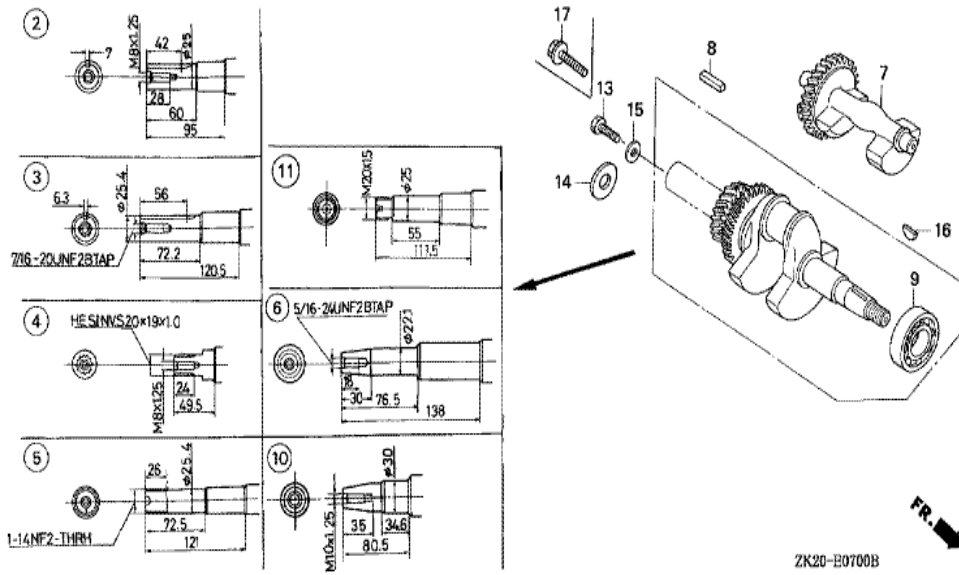

Ref	Partnumber	Description	GX240K1	Serial Numbers
006	13310-ZE2-671	CRANKSHAFT COMP.	1	4672341
006	13310-ZE2-671	CRANKSHAFT COMP.	1	4672341
006	13310-ZE2-672	CRANKSHAFT COMP.	1	4672342
006	13310-ZE2-672	CRANKSHAFT COMP.	1	4672342
009	96100-6206000	BEARING, RADIAL BALL, 6206	1	
016	90741-ZE2-000	KEY, SPECIAL WOODRUFF, 25X18	1	
016	90741-ZE2-000	KEY, SPECIAL WOODRUFF, 25X18	1