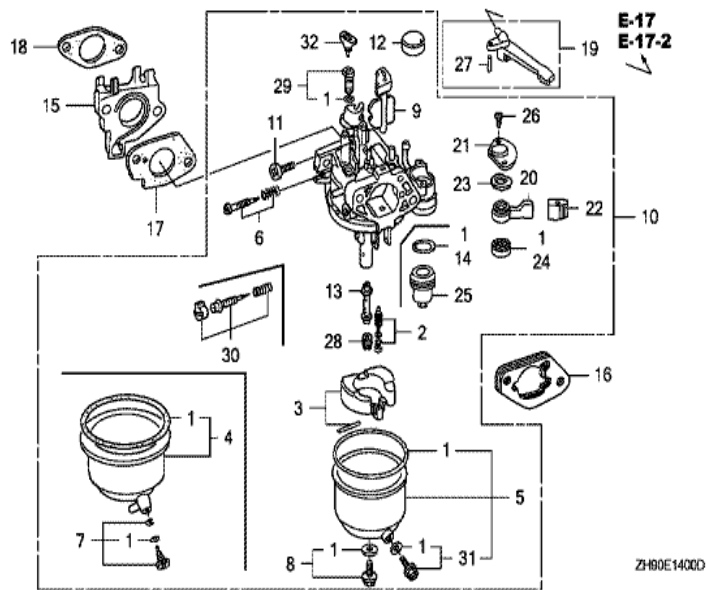

ZH90-E11008

<u>Ref</u>	<u>Partnumber</u>	<u>Description</u>	<u>GX270</u>	<u>Serial Numbers</u>
001	28400-ZE2-W01ZA	STARTER ASSY., RECOIL *R8 *	1	2080023
001	28400-ZE2-W01ZN	STARTER ASSY., RECOIL *R280 *	1	2080024
002	28410-ZE2-W01ZA	CASE COMP., RECOIL STARTER *R8 *	1	2080023
002	28410-ZE2-W01ZN	CASE COMP., RECOIL STARTER *R280 *	1	2080024
003	28421-ZE2-W01	PULLEY, RECOIL STARTER	1	
004	28422-ZE2-W01	RATCHET, STARTER	2	
005	28441-ZE2-W01	SPRING, FRICTION	1	
006	28442-ZE2-W01	SPRING, STARTER RETURN	1	
007	28443-ZE2-W01	SPRING, RATCHET	2	
008	28444-ZE2-W01	RETAINER, SPRING	1	
010	28461-ZE2-W02	GRIP, STARTER	1	
011	28462-ZE2-W11	ROPE, RECOIL STARTER	1	
013	90004-ZE2-W01	SCREW, CENTER	1	
<u>Ref</u>	<u>Partnumber</u>	<u>Description</u>	<u>GX270</u>	<u>Serial Numbers</u>
014	90008-ZE2-003	BOLT, FLANGE, 6X10	3	

Ref	Partnumber	Description	GX270	Serial Numbers
003	16731-ZE2-003	CLIP, TUBE	1	
005	19610-ZE2-010ZA	COVER COMP., FAN *R8 *	1	2080023
005	19610-ZE2-010ZL	COVER COMP., FAN *R280 *	1	2080024
007	19631-ZE2-D00	SHROUD	1	
011	36100-ZH7-003	SWITCH ASSY., ENGINE STOP	1	
018	90013-883-000	BOLT, FLANGE, 6X12 (CT200)	1	
022	90684-ZA0-601	CLIP, HARNESS	1	

Ref	Partnumber	Description	GX270	Serial Numbers
002	11300-ZE2-602	COVER ASSY., CRANKCASE	1	
003	11381-ZE2-801	PACKING, CASE COVER	1	
004	15600-735-003	CAP ASSY., OIL FILLER	1	
006	15600-ZG4-003	CAP ASSY., OIL FILLER	1	
008	15625-ZE1-003	PACKING, OIL FILLER CAP	2	
009	16510-ZE2-000	GOVERNOR ASSY.	1	
010	16511-ZE2-000	WEIGHT, GOVERNOR	2	
011	16512-ZE2-000	HOLDER, GOVERNOR WEIGHT	1	
012	16513-ZE2-000	PIN, GOVERNOR WEIGHT	2	
013	16531-Z0A-000	SLIDER, GOVERNOR	1	
015	90602-ZE1-000	CLIP, GOVERNOR HOLDER	1	
016	90701-HC4-000	DOWEL PIN, 8X12	2	
017	91201-890-003	OIL SEAL, 30X46X8	1	
Ref	Partnumber	Description	GX270	Serial Numbers
018	94101-06800	WASHER, PLAIN, 6MM	1	
019	95701-0803500	BOLT, FLANGE, 8X35	7	
020	96100-6206000	BEARING, RADIAL BALL, 6206	1	