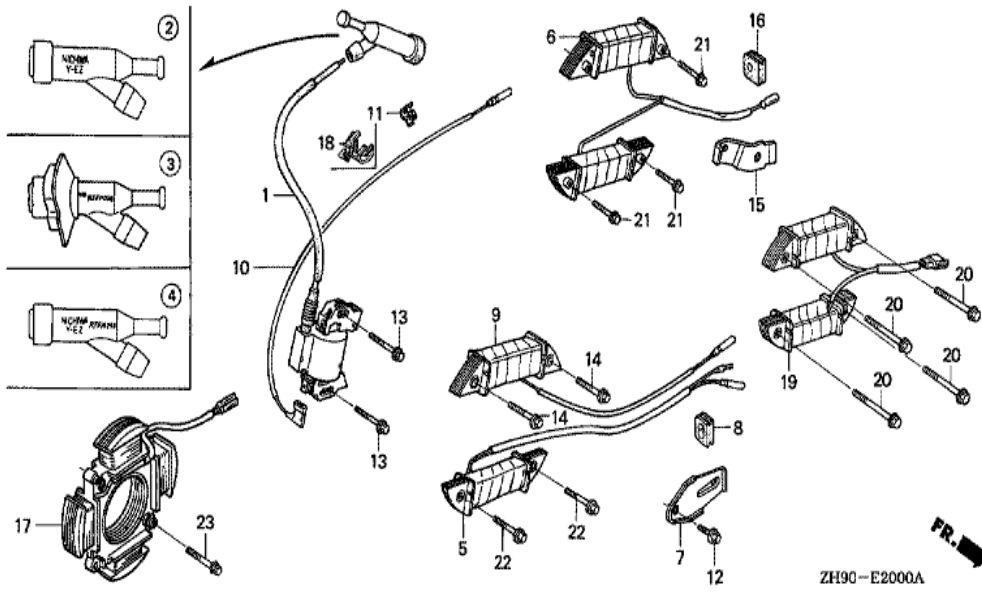

ZH90-E2000A

Ref	Partnumber	Description	GX270	Serial Numbers
001	30500-ZF6-W02	COIL ASSY., IGNITION	1	
004	30700-ZE1-013	CAP ASSY., NOISE SUPPRESSOR (NICHIA Y-E	1	
008	31512-ZE2-000	GROMMET, CORD	1	
010	36101-ZE1-010	CORD, STOP SWITCH (370MM)	1	
013	90015-883-000	BOLT, FLANGE, 6X28 (CT200)	2