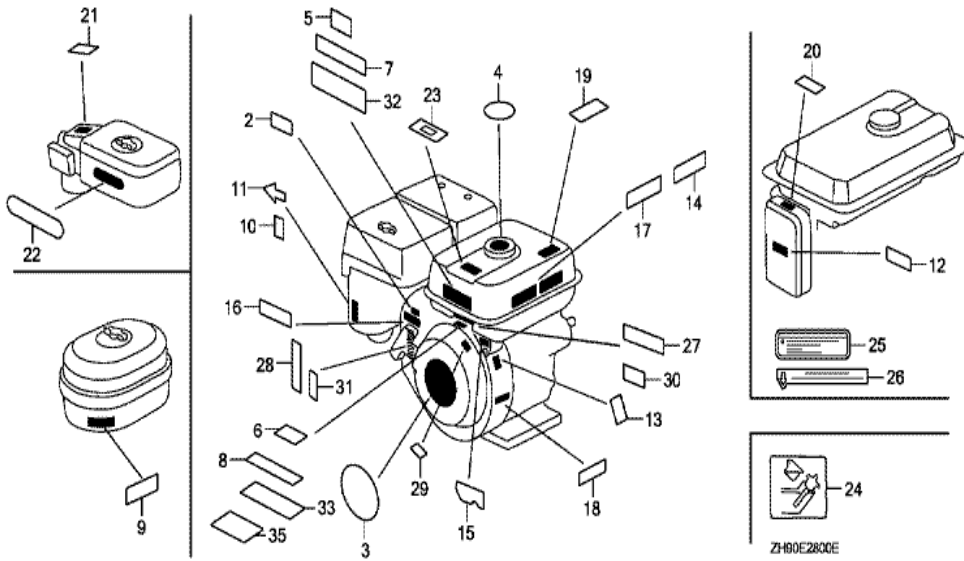

Ref	Partnumber	Description	GX270	Serial Numbers
003	87521-ZH9-020	EMBLEM (GX270 9.0)	1	2082940
003	87521-ZH9-030	EMBLEM (GX270 9.0)	1	2082941
007	87522-ZH9-010	LABEL, CAUTION (ENGLISH, ETC.)	1	
010	87528-ZE2-810	MARK, CHOKE (ORANGE)	1	
017	87532-ZH8-810	MARK, OIL ALERT (ENGLISH)	1	
030	87135-ZE2-020	LABEL, E-SPEC (15.5X27.5)	1	2406429