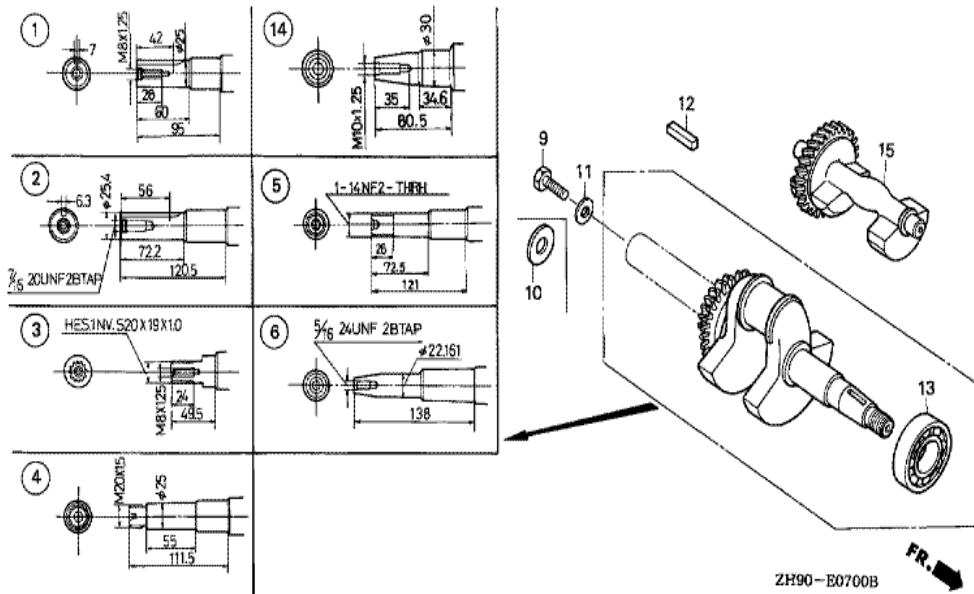

Ref	Partnumber	Description	GX270	Serial Numbers
002	13310-ZH9-600	CRANKSHAFT COMP.	1	2395510
002	13310-ZH9-601	CRANKSHAFT COMP.	1	2395511
012	90745-ZE2-600	KEY, 6.3X6.3X43	1	
013	91001-ZH9-003	BEARING, RADIAL BALL (6206 SH)	1