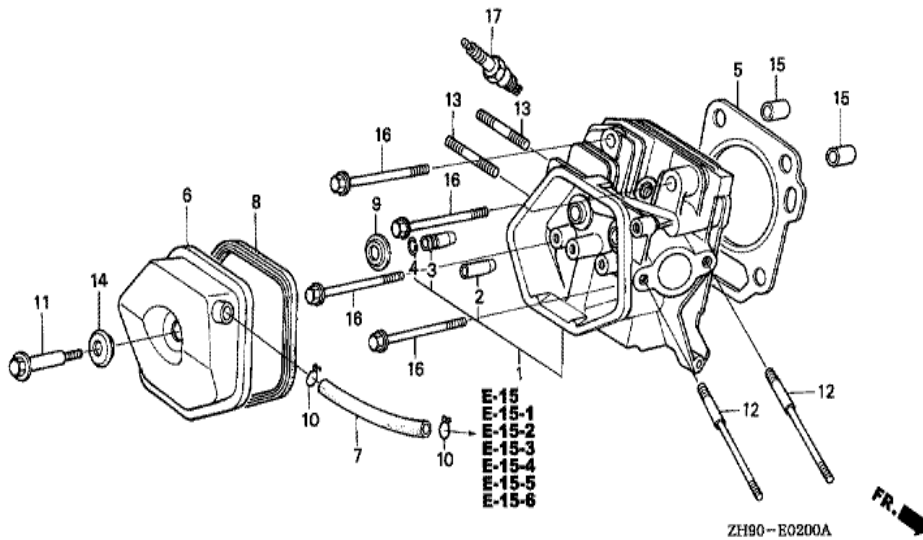

Ref	Partnumber	Description	GX270	Serial Numbers
001	12200-ZH9-405	HEAD COMP., CYLINDER	1	
002	12204-ZE2-306	GUIDE, IN. VALVE (O.S.)	(1)	
003	12205-ZE2-305	GUIDE, EX. VALVE (OS)	(1)	
004	12216-ZE2-300	CLIP, VALVE GUIDE	1	
005	12251-ZH9-000	GASKET, CYLINDER HEAD	1	
006	12310-ZE2-020	COVER COMP., HEAD	1	
007	95005-1110030	TUBE, 11X100 (95005-11001-30M)	1	
008	12391-ZE2-020	PACKING, HEAD COVER	1	
009	14775-ZE2-010	SEAT, VALVE SPRING	1	
011	90014-ZE2-000	BOLT, HEAD COVER	1	
012	90042-ZE2-000	BOLT, STUD, 8X123	2	
013	92900-080320E	BOLT, STUD, 8X32	2	
014	90441-ZE2-010	WASHER COMP., HEAD COVER	1	
Ref	Partnumber	Description	GX270	Serial Numbers
015	94301-12200	DOWEL PIN, 12X20	2	
016	95725-1008000	BOLT, FLANGE, 10X80	4	
017	98079-55846	PLUG, SPARK (BPR5ES) (NGK)	(1)	
017	98079-55855	PLUG, SPARK (W16EPR-U) (DENSO)	(1)	
017	98079-56846	PLUG, SPARK (BPR6ES) (NGK)	1	
017	98079-56855	PLUG, SPARK (W20EPR-U) (DENSO)	1