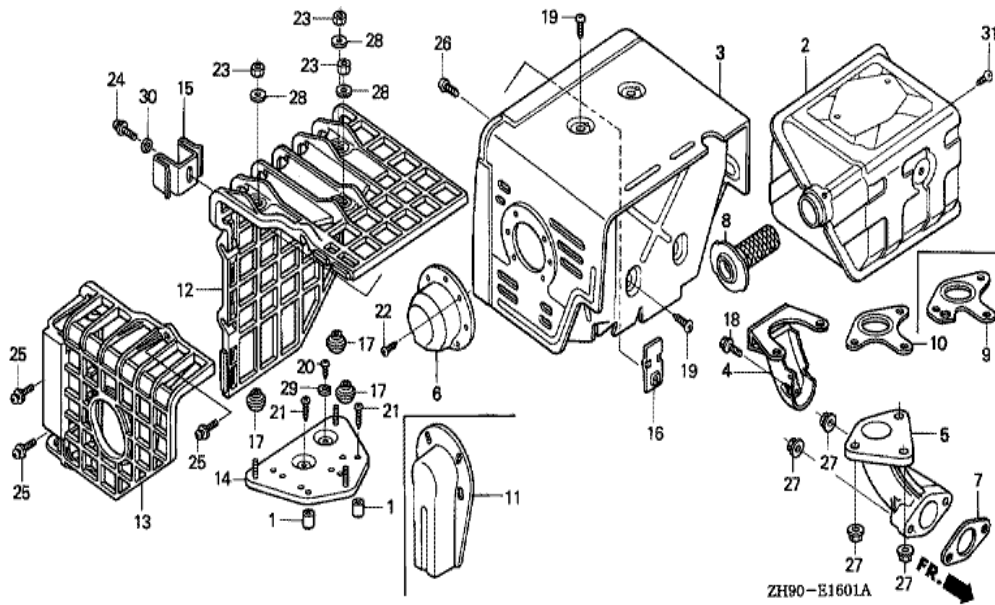

Ref	Partnumber	Description	GX270	Serial Numbers
002	18310-ZE2-W61	MUFFLER COMP. (100DB)	1	
003	18320-ZE2-W61	PROTECTOR COMP., MUFFLER	1	
005	18330-ZH9-N00	PIPE, EX.	1	
007	18333-ZF6-W01	GASKET, EX. PIPE	1	
010	18381-ZE2-800	GASKET, MUFFLER (NIPPON LEAKLESS)	1	
019	90050-ZE1-000	SCREW, TAPPING, 5X8	4	
026	90006-ZE2-000	SCREW, TAPPING, 6X10	1	
027	94050-08000	NUT, FLANGE, 8MM	5