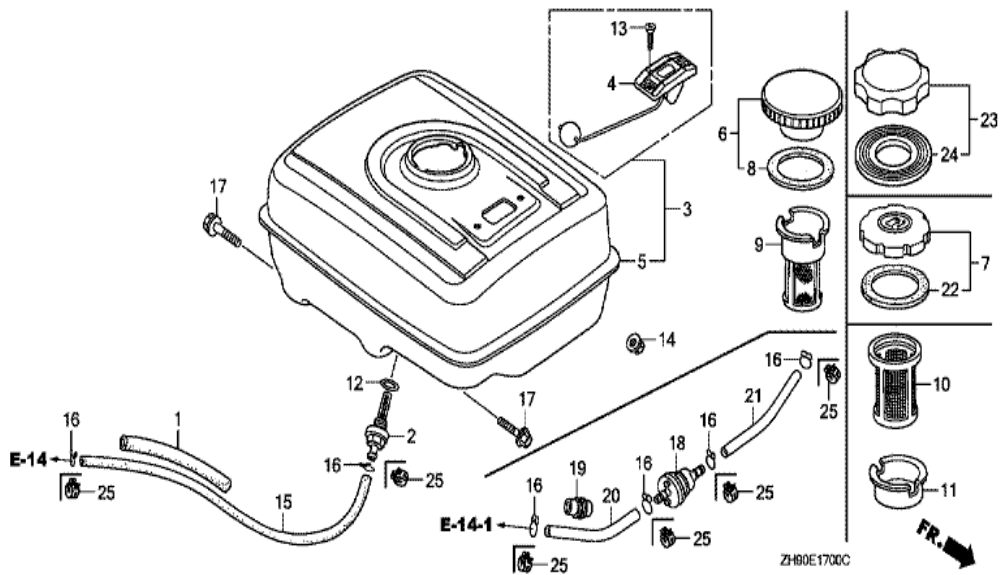

Ref	Partnumber	Description	GX270	Serial Numbers
001	16854-ZH8-000	RUBBER, SUPPORTER (107MM)	1	
002	16955-ZE1-000	JOINT, FUEL TANK	1	
005	17510-ZE2-010ZA	TANK COMP., FUEL *NH31 *	1	2205579
005	17510-ZE2-020ZA	TANK COMP., FUEL *NH31 *	1	2205580 2400587
005	17510-ZE2-800ZC	TANK COMP., FUEL *NH31 *	1	2400588
007	17620-ZH7-023	CAP COMP., FUEL FILLER (BLACK)	1	2118570
012	91353-671-004	O-RING, 14MM (NOK)	1	
014	94050-08000	NUT, FLANGE, 8MM	2	
015	95001-4522240	TUBE, FUEL, 4.5X222 (95001-45001-60M)	1	
016	95002-02080	CLIP, TUBE (B8)	2	
017	95701-0802500	BOLT, FLANGE, 8X25	2	
022	17631-ZH7-003	PACKING, FUEL FILLER CAP (39X58X3)	1	2118570
023	17620-Z0T-305	CAP COMP., FUEL FILLER (CHROME PLATED)	1	2118571
Ref	Partnumber	Description	GX270	Serial Numbers
024	17631-Z0T-812	PACKING, FUEL FILLER CAP (39X62X3) (TOUY	1	2118571