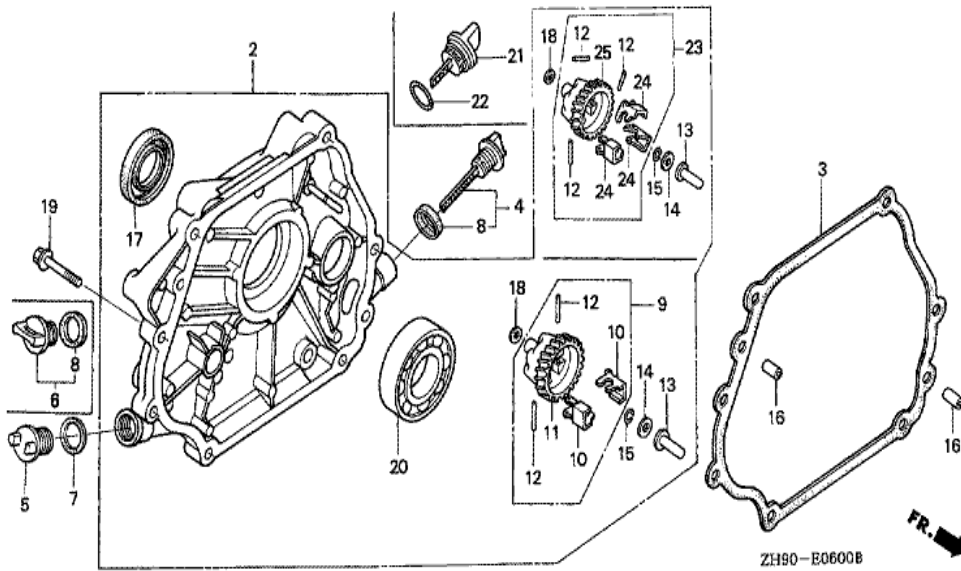

Ref	Partnumber	Description	GX270	Serial Numbers
001	12200-ZH9-405	HEAD COMP., CYLINDER	1	
002	12204-ZE2-306	GUIDE, IN. VALVE (O.S.)	(1)	
003	12205-ZE2-305	GUIDE, EX. VALVE (OS)	(1)	
004	12216-ZE2-300	CLIP, VALVE GUIDE	1	
005	12251-ZH9-000	GASKET, CYLINDER HEAD	1	
006	12310-ZE2-020	COVER COMP., HEAD	1	
007	95005-1110030	TUBE, 11X100 (95005-11001-30M)	1	
008	12391-ZE2-020	PACKING, HEAD COVER	1	
009	14775-ZE2-010	SEAT, VALVE SPRING	1	
011	90014-ZE2-000	BOLT, HEAD COVER	1	
012	90042-ZE2-000	BOLT, STUD, 8X123	2	
013	92900-080320E	BOLT, STUD, 8X32	2	
014	90441-ZE2-010	WASHER COMP., HEAD COVER	1	
Ref	Partnumber	Description	GX270	Serial Numbers
015	94301-12200	DOWEL PIN, 12X20	2	
016	95725-1008000	BOLT, FLANGE, 10X80	4	
017	98079-55846	PLUG, SPARK (BPR5ES) (NGK)	(1)	
017	98079-55855	PLUG, SPARK (W16EPR-U) (DENSO)	(1)	
017	98079-56846	PLUG, SPARK (BPR6ES) (NGK)	1	
017	98079-56855	PLUG, SPARK (W20EPR-U) (DENSO)	1	

ZH90-E2000A

Ref	Partnumber	Description	GX270	Serial Numbers
001	30500-ZF6-W02	COIL ASSY., IGNITION	1	
004	30700-ZE1-013	CAP ASSY., NOISE SUPPRESSOR (NICHIA Y-E	1	
008	31512-ZE2-000	GROMMET, CORD	1	
010	36101-ZE1-010	CORD, STOP SWITCH (370MM)	1	
013	90015-883-000	BOLT, FLANGE, 6X28 (CT200)	2	

ZH90-E0300B

FR. →

Ref	Partnumber	Description	GX270	Serial Numbers
001	12000-ZH9-406	BARREL ASSY., CYLINDER (ALERT)	1	
002	15510-ZE2-043	SWITCH ASSY., OIL LEVEL	1	
003	16541-ZE2-010	SHAFT, GOVERNOR ARM	1	
006	90131-883-000	BOLT, DRAIN PLUG, 12X15	2	
007	90446-KE1-000	WASHER, 8.2X17X0.8	1	
009	91201-890-003	OIL SEAL, 30X46X8	1	
010	91353-671-004	O-RING, 14MM (NOK)	1	
011	94050-10000	NUT, FLANGE, 10MM	1	
012	94109-12000	WASHER, DRAIN PLUG, 12MM	2	
013	94251-10000	PIN, LOCK, 10MM	1	
014	95701-0601200	BOLT, FLANGE, 6X12	2	
016	34150-ZH7-003	ALERT UNIT, OIL	1	
017	90013-883-000	BOLT, FLANGE, 6X12 (CT200)	1	