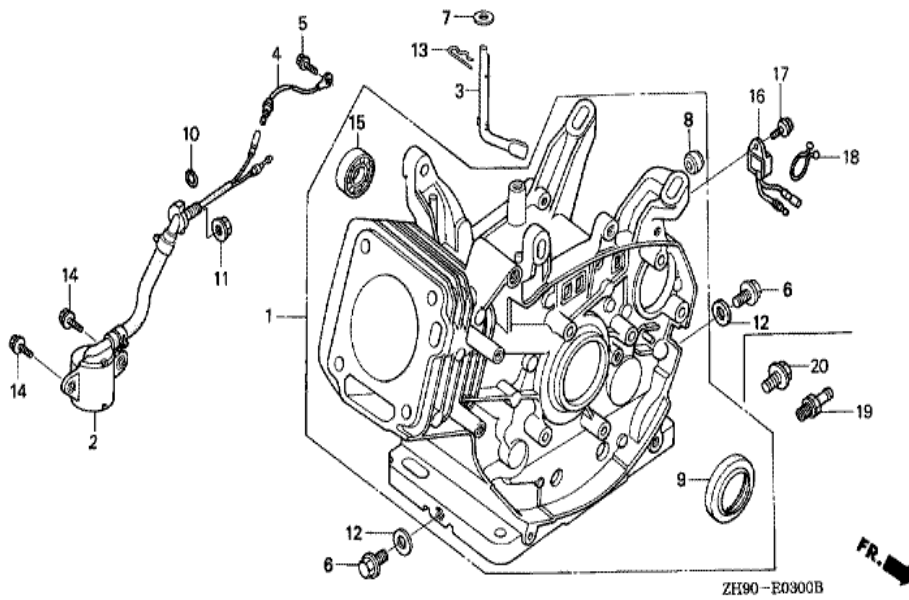

ZH90-E0300B

FR. →

Ref	Partnumber	Description	GX270	Serial Numbers
001	12000-ZH9-406	BARREL ASSY., CYLINDER (ALERT)	1	
002	15510-ZE2-043	SWITCH ASSY., OIL LEVEL	1	
003	16541-ZE2-010	SHAFT, GOVERNOR ARM	1	
006	90131-883-000	BOLT, DRAIN PLUG, 12X15	2	
007	90446-KE1-000	WASHER, 8.2X17X0.8	1	
009	91201-890-003	OIL SEAL, 30X46X8	1	
010	91353-671-004	O-RING, 14MM (NOK)	1	
011	94050-10000	NUT, FLANGE, 10MM	1	
012	94109-12000	WASHER, DRAIN PLUG, 12MM	2	
013	94251-10000	PIN, LOCK, 10MM	1	
014	95701-0601200	BOLT, FLANGE, 6X12	2	
016	34150-ZH7-003	ALERT UNIT, OIL	1	
017	90013-883-000	BOLT, FLANGE, 6X12 (CT200)	1