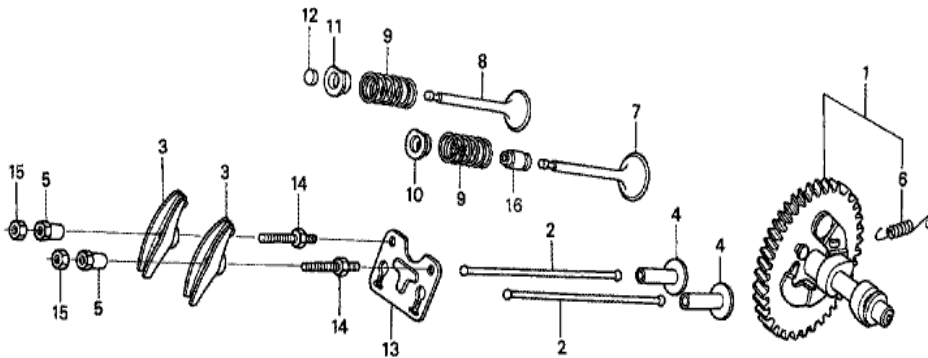

ZH90-E0900A

<u>Ref</u>	<u>Partnumber</u>	<u>Description</u>	<u>GX270</u>	<u>Serial Numbers</u>
001	14100-ZE3-020	CAMSHAFT ASSY.	1	
002	14410-ZE2-013	ROD, PUSH	2	
003	14431-ZE2-010	ARM, VALVE ROCKER	2	
004	14441-ZE2-000	LIFTER, VALVE	2	
005	14451-ZE1-013	PIVOT, ROCKER ARM	2	
006	14568-ZE1-000	SPRING, WEIGHT RETURN	1	
007	14711-ZE2-000	VALVE, IN.	1	
008	14721-ZE2-000	VALVE, EX.	1	
009	14751-ZE2-003	SPRING, VALVE	2	
010	14771-ZE2-000	RETAINER, IN. VALVE SPRING	1	
011	14773-ZE2-000	RETAINER, EX. VALVE SPRING	1	
012	14781-ZE2-000	ROTATOR, VALVE	1	
013	14791-ZE2-010	GUIDE, PUSH ROD	1	
<u>Ref</u>	<u>Partnumber</u>	<u>Description</u>	<u>GX270</u>	<u>Serial Numbers</u>
014	90012-ZE0-010	BOLT, PIVOT, 8MM	2	
015	90206-ZE1-000	NUT, PIVOT ADJUSTING	2	
016	12209-ZE8-003	SEAL, VALVE STEM	1