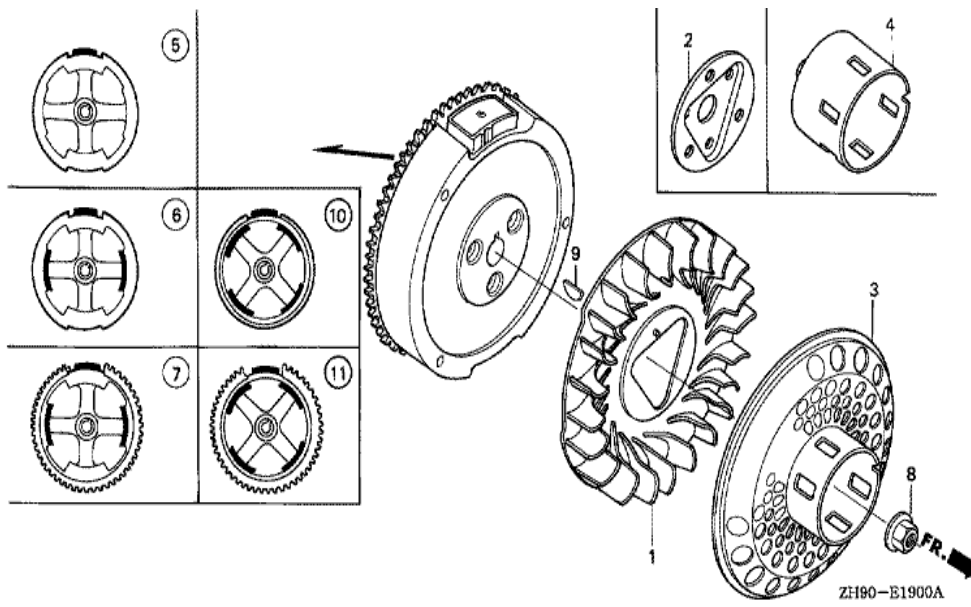

Ref	Partnumber	Description	GX270	Serial Numbers
001	19511-ZE2-000	FAN, COOLING	1	
003	28450-ZE2-W11	PULLEY COMP., STARTER (SCREEN GRID)	1	
005	31100-ZE2-010	FLYWHEEL COMP.	1	
008	90201-ZE3-V00	NUT, SPECIAL, 16MM	1	
009	90741-ZE2-000	KEY, SPECIAL WOODRUFF, 25X18	1