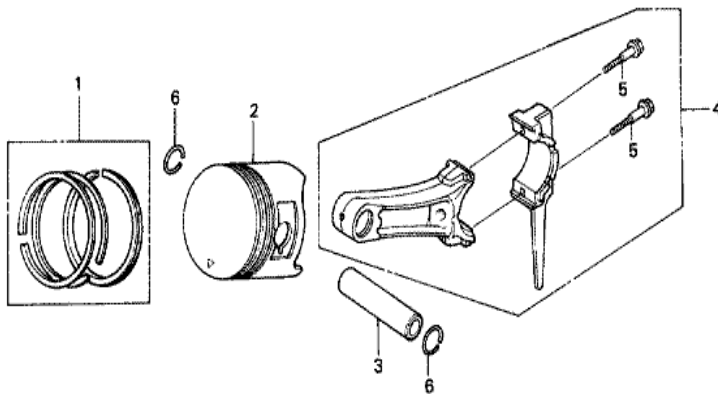

ZH90-E0800A

<u>Ref</u>	<u>Partnumber</u>	<u>Description</u>	<u>GX270</u>	<u>Serial Numbers</u>
001	13010-ZE8-601	RING SET, PISTON (STD.) (NIPPON)	1	
001	13010-ZE8-602	RING SET, PISTON (STD.) (TEIKOKU)	1	
001	13011-ZE8-601	RING SET, PISTON (0.25) (NIPPON)	(1)	
001	13011-ZE8-602	RING SET, PISTON (0.25) (TEIKOKU)	(1)	
001	13012-ZE8-601	RING SET, PISTON (0.50) (NIPPON)	(1)	
001	13012-ZE8-602	RING SET, PISTON (0.50) (TEIKOKU)	(1)	
001	13013-ZE8-601	RING SET, PISTON (0.75) (NIPPON)	(1)	
001	13013-ZE8-602	RING SET, PISTON (0.75) (TEIKOKU)	(1)	
002	13101-ZH9-000	PISTON (STD.)	1	
002	13102-ZH9-000	PISTON (0.25)	(1)	
002	13103-ZH9-000	PISTON (0.50)	(1)	
002	13104-ZH9-000	PISTON (0.75)	(1)	
003	13111-ZE2-000	PIN, PISTON	1	
<u>Ref</u>	<u>Partnumber</u>	<u>Description</u>	<u>GX270</u>	<u>Serial Numbers</u>
004	13200-ZE2-010	ROD ASSY., CONNECTING (STD.)	1	
004	13200-ZE2-305	ROD ASSY., CONNECTING (0.25 UNDER SIZE)	(1)	
005	90001-ZE8-000	BOLT, CONNECTING ROD	2	
006	90551-ZE1-000	CLIP, PISTON PIN, 18MM	2