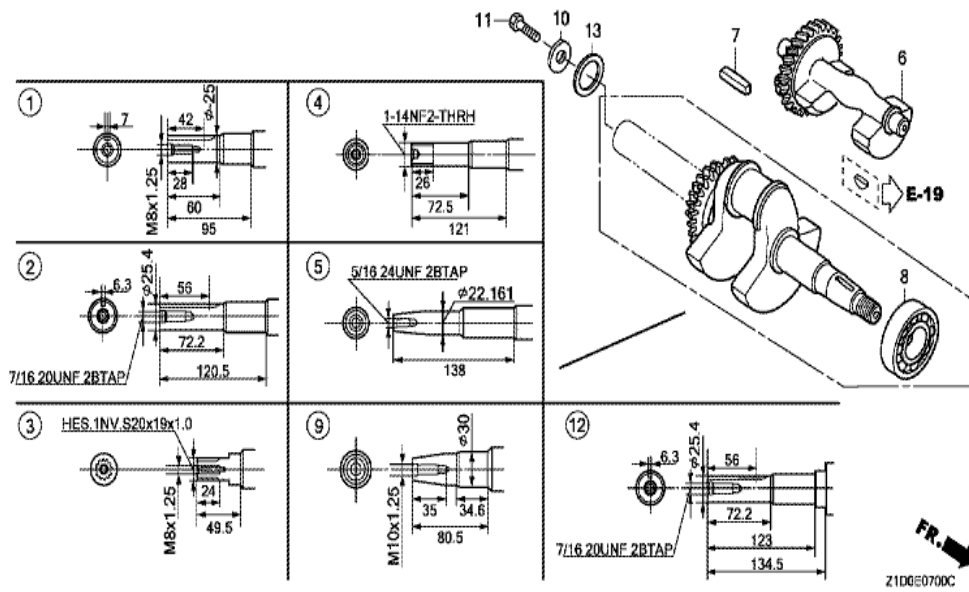

Ref	Partnumber	Description	GX270T	Serial Numbers
003	13310-ZH9-610	CRANKSHAFT COMP.	1	1007773
003	13310-ZH9-611	CRANKSHAFT COMP.	1	1007774
008	91001-ZH9-003	BEARING, RADIAL BALL (6206 SH)	1