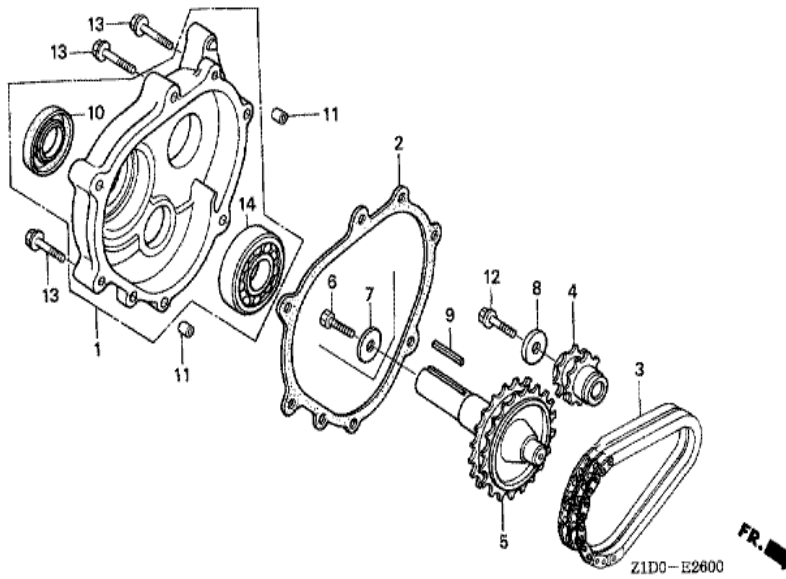

Ref	Partnumber	Description	GX270T	Serial Numbers
001	12200-Z1D-405	HEAD COMP., CYLINDER	1	
002	12204-ZE2-306	GUIDE, IN. VALVE (O.S.)	1	
003	12205-ZE2-305	GUIDE, EX. VALVE (OS)	1	
004	12216-ZE2-300	CLIP, VALVE GUIDE	1	
005	12251-ZH9-000	GASKET, CYLINDER HEAD	1	
005	12251-ZH9-000	GASKET, CYLINDER HEAD	1	
006	12310-ZE2-020	COVER COMP., HEAD	1	
007	12391-ZE2-020	PACKING, HEAD COVER	1	
008	90014-ZE2-000	BOLT, HEAD COVER	1	
009	90042-ZE2-000	BOLT, STUD, 8X123	2	
010	90441-ZE2-010	WASHER COMP., HEAD COVER	1	
011	92900-080320E	BOLT, STUD, 8X32	2	
013	94301-12200	DOWEL PIN, 12X20	2	
Ref	Partnumber	Description	GX270T	Serial Numbers
014	95005-1110030	TUBE, 11X100 (95005-11001-30M)	1	
015	95701-1008000	BOLT, FLANGE, 10X80	4	
016	98079-55876	PLUG, SPARK (BPR5ES) (NGK)	(1)	
016	98079-56876	PLUG, SPARK (BPR6ES) (NGK)	1	

Ref	Partnumber	Description	GX270T	Serial Numbers
001	16551-ZE2-000	ARM, GOVERNOR	1	
002	16555-ZE2-000	ROD, GOVERNOR	1	
003	16561-ZE2-000	SPRING, GOVERNOR (L=145.0MM) (WIRE DIAME	1	
004	16562-ZE2-000	SPRING, THROTTLE RETURN	1	
007	16570-ZE2-W20	CONTROL ASSY. (REMOTE)	1	
010	16571-ZE2-W00	LEVER, CONTROL	1	
011	16574-ZE1-000	SPRING, LEVER	1	
012	16575-ZE2-W00	WASHER, CONTROL LEVER	1	
013	16576-891-000	HOLDER, CABLE	1	
014	16578-ZE1-000	SPACER, CONTROL LEVER	1	
015	16581-ZE2-W00	BASE COMP., CONTROL (###)	1	
016	16584-883-300	SPRING, CONTROL ADJUSTING	1	
017	16592-883-310	SPRING, CABLE RETURN	1	
Ref	Partnumber	Description	GX270T	Serial Numbers
020	90013-883-000	BOLT, FLANGE, 6X12 (CT200)	2	
021	90015-ZE5-010	BOLT, GOVERNOR ARM	1	
023	90114-SA0-000	NUT, SELF-LOCK, 6MM	1	
026	93500-050160A	SCREW, PAN, 5X16	1	
027	93500-050280A	SCREW, PAN, 5X28	1	
029	94050-06000	NUT, FLANGE, 6MM	1	