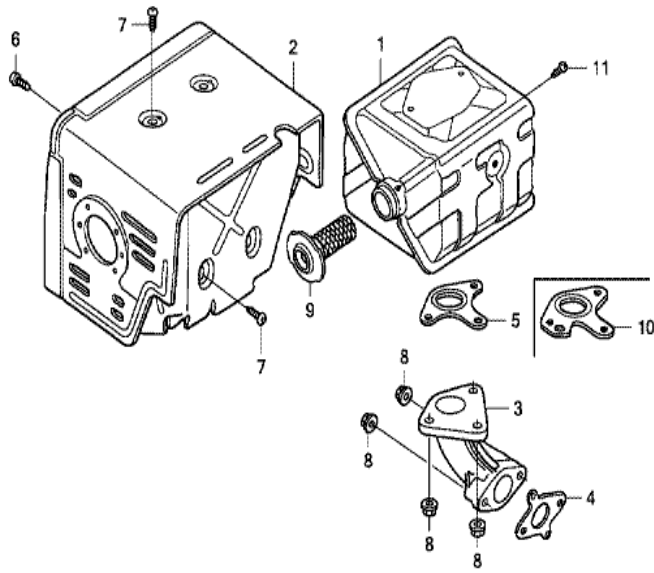

ZID0E1601A

Ref	Partnumber	Description	GX270T	Serial Numbers
001	18310-ZE2-W61	MUFFLER COMP. (100DB)	1	
002	18320-ZE2-W61	PROTECTOR COMP., MUFFLER	1	
003	18330-ZH9-N00	PIPE, EX.	1	
004	18333-ZF6-W01	GASKET, EX. PIPE	1	
005	18381-ZE2-800	GASKET, MUFFLER (NIPPON LEAKLESS)	1	
006	90006-ZE2-000	SCREW, TAPPING, 6X10	1	
007	90050-ZE1-000	SCREW, TAPPING, 5X8	4	
008	94050-08000	NUT, FLANGE, 8MM	5