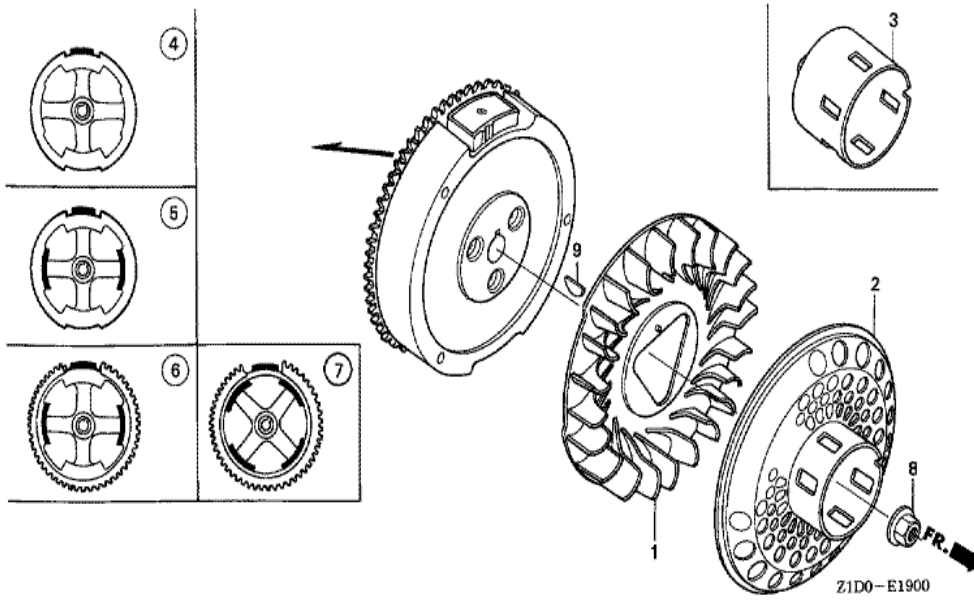

Z1D0-E1900

Ref	Partnumber	Description	GX270T	Serial Numbers
001	19511-ZE2-000	FAN, COOLING	1	
002	28450-ZE2-W11	PULLEY COMP., STARTER (SCREEN GRID)	1	
004	31100-ZE2-010	FLYWHEEL COMP.	1	
008	90201-ZE3-V00	NUT, SPECIAL, 16MM	1	
009	90741-ZE2-000	KEY, SPECIAL WOODRUFF, 25X18	1