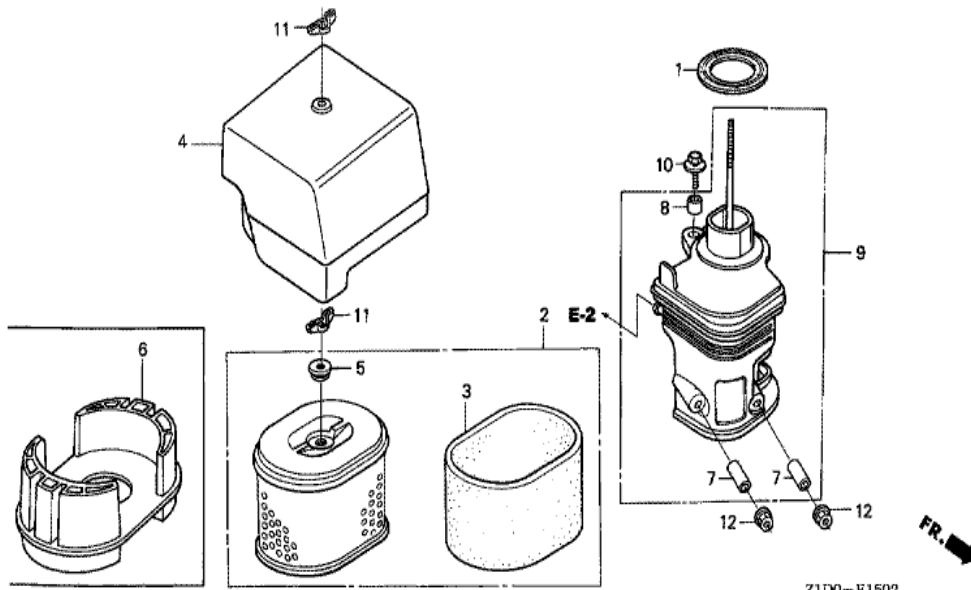

Z1D0E1100B

Ref	Partnumber	Description	GX270T	Serial Numbers
001	28400-ZE2-W01ZN	STARTER ASSY., RECOIL *R280 *	1	
002	28410-ZE2-W01ZN	CASE COMP., RECOIL STARTER *R280 *	1	
003	28421-ZE2-W01	PULLEY, RECOIL STARTER	1	
004	28422-ZE2-W01	RATCHET, STARTER	2	
005	28441-ZE2-W01	SPRING, FRICTION	1	
006	28442-ZE2-W01	SPRING, STARTER RETURN	1	
007	28443-ZE2-W01	SPRING, RATCHET	2	
008	28444-ZE2-W01	RETAINER, SPRING	1	
009	28461-ZE2-W02	GRIP, STARTER	1	
010	28462-ZE2-W11	ROPE, RECOIL STARTER	1	
011	90004-ZE2-W01	SCREW, CENTER	1	
012	90008-ZE2-003	BOLT, FLANGE, 6X10	3	

Ref	Partnumber	Description	GX270T	Serial Numbers
001	16731-ZE2-003	CLIP, TUBE	1	
002	19610-ZE2-010ZL	COVER COMP., FAN *R280 *	1	
003	19631-ZE2-D00	SHROUD	1	
005	36100-ZF6-P81	SWITCH ASSY., ENGINE STOP	1	
009	90013-883-000	BOLT, FLANGE, 6X12 (CT200)	6	