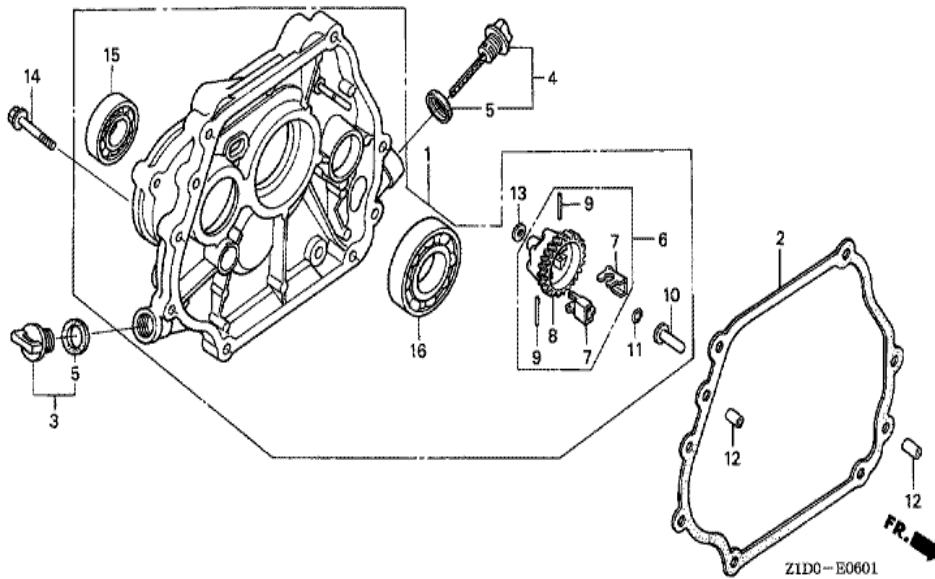

<u>Ref</u>	<u>Partnumber</u>	<u>Description</u>	<u>GX270T</u>	<u>Serial Numbers</u>
001	11300-ZE2-612	COVER ASSY., CRANKCASE	1	
002	11381-ZE2-801	PACKING, CASE COVER	1	
003	15600-Z0T-820	CAP ASSY., OIL FILLER (BLACK)	1	
004	15600-Z1C-000	CAP ASSY., OIL FILLER	1	
005	15625-Z0T-800	PACKING, OIL FILLER CAP	2	
006	16510-ZE2-000	GOVERNOR ASSY.	1	
007	16511-ZE2-000	WEIGHT, GOVERNOR	2	
008	16512-ZE2-000	HOLDER, GOVERNOR WEIGHT	1	
009	16513-ZE2-000	PIN, GOVERNOR WEIGHT	2	
010	16531-Z0A-000	SLIDER, GOVERNOR	1	
011	90602-ZE1-000	CLIP, GOVERNOR HOLDER	1	
012	90701-HC4-000	DOWEL PIN, 8X12	2	
013	94101-06800	WASHER, PLAIN, 6MM	1	
<u>Ref</u>	<u>Partnumber</u>	<u>Description</u>	<u>GX270T</u>	<u>Serial Numbers</u>
014	95701-0803500	BOLT, FLANGE, 8X35	7	
015	96100-6204000	BEARING, RADIAL BALL, 6204	1	
016	96100-6206000	BEARING, RADIAL BALL, 6206	1