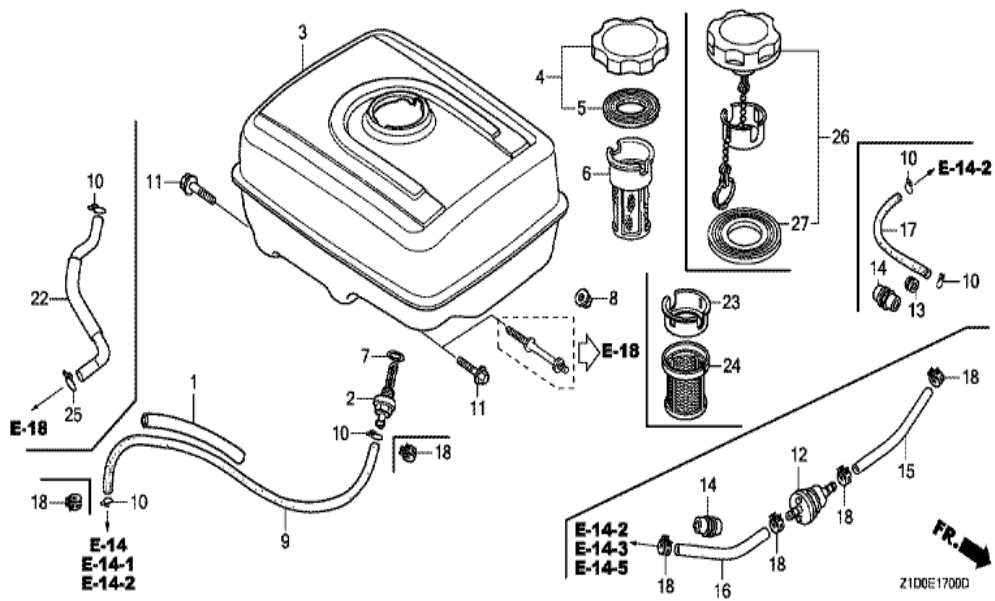

Ref	Partnumber	Description	GX270T	Serial Numbers
001	16731-ZE2-003	CLIP, TUBE	1	
002	19610-ZE2-010ZL	COVER COMP., FAN *R280 *	1	
003	19631-ZE2-D00	SHROUD	1	
005	36100-ZF6-P81	SWITCH ASSY., ENGINE STOP	1	
009	90013-883-000	BOLT, FLANGE, 6X12 (CT200)	6	

Z1D0-E1502

Ref	Partnumber	Description	GX270T	Serial Numbers
001	16271-ZE2-010	PACKING, ELBOW	1	
002	17210-ZE2-822	ELEMENT, AIR CLEANER (DUAL)	1	
003	17218-ZE2-821	FILTER, OUTER	1	
004	17231-ZH9-820	COVER, AIR CLEANER	1	
005	17232-891-000	GROMMET, AIR CLEANER	1	
006	17235-ZE2-820	NOSE, SILENCER	1	
007	17238-ZE2-310	COLLAR, AIR CLEANER	2	
008	17239-ZE1-000	COLLAR B, AIR CLEANER	1	
009	17410-ZE2-020	ELBOW COMP., AIR CLEANER	1	
010	90009-Z1C-000	BOLT-WASHER, 6X22	1	
011	90325-044-000	NUT, TOOL BOX SETTING	2	
012	94050-06000	NUT, FLANGE, 6MM	2	

Ref	Partnumber	Description	GX270T	Serial Numbers
001	16854-ZH8-000	RUBBER, SUPPORTER (107MM)	1	
002	16955-ZE1-000	JOINT, FUEL TANK	1	
003	17510-ZE2-020ZA	TANK COMP., FUEL *NH31 *	1	
004	17620-Z0T-813	CAP COMP., FUEL FILLER (CHROME PLATED) (1	
005	17631-Z0T-801	PACKING, FUEL FILLER CAP (39X62X3) (RADI	1	
007	91353-671-004	O-RING, 14MM (NOK)	1	
008	94050-08000	NUT, FLANGE, 8MM	2	
009	95001-4522240	TUBE, FUEL, 4.5X222 (95001-45001-60M)	1	
010	95002-02080	CLIP, TUBE (B8)	2	
011	95701-0802500	BOLT, FLANGE, 8X25	2	