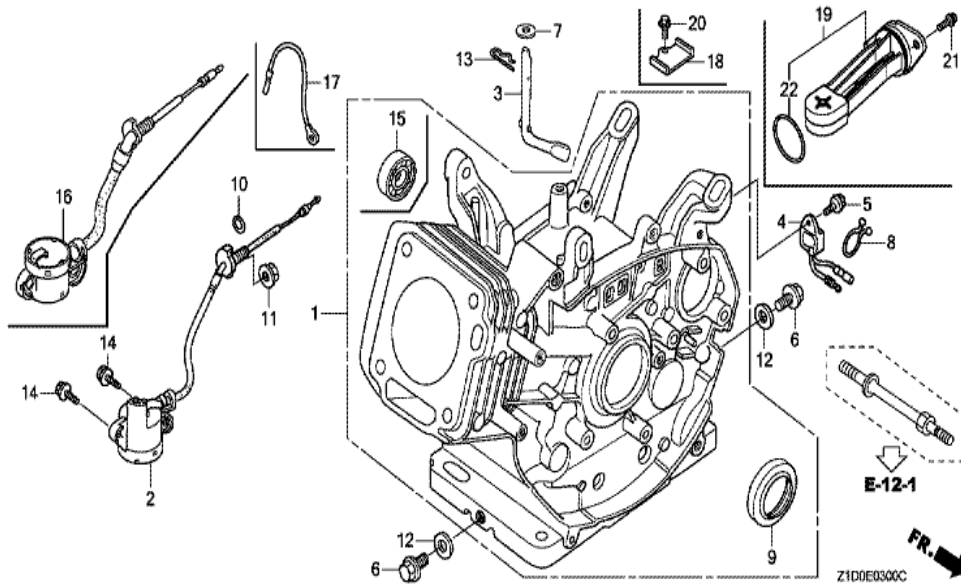

Ref	Partnumber	Description	GX270T	Serial Numbers
001	12000-Z1D-406	BARREL ASSY., CYLINDER (ALERT)	1	
002	15510-ZE2-043	SWITCH ASSY., OIL LEVEL	1	
003	16541-ZE2-010	SHAFT, GOVERNOR ARM	1	
004	34150-ZH7-003	ALERT UNIT, OIL	1	
005	90013-883-000	BOLT, FLANGE, 6X12 (CT200)	1	
006	90131-883-000	BOLT, DRAIN PLUG, 12X15	2	
007	90446-KE1-000	WASHER, 8.2X17X0.8	1	
009	91201-Z1D-003	OIL SEAL, 30X46X8 (NOK ASIA)	1	
010	91353-671-004	O-RING, 14MM (NOK)	1	
011	94050-10000	NUT, FLANGE, 10MM	1	
012	94109-12000	WASHER, DRAIN PLUG, 12MM	2	
013	94251-10000	PIN, LOCK, 10MM	1	
014	95701-0601200	BOLT, FLANGE, 6X12	2