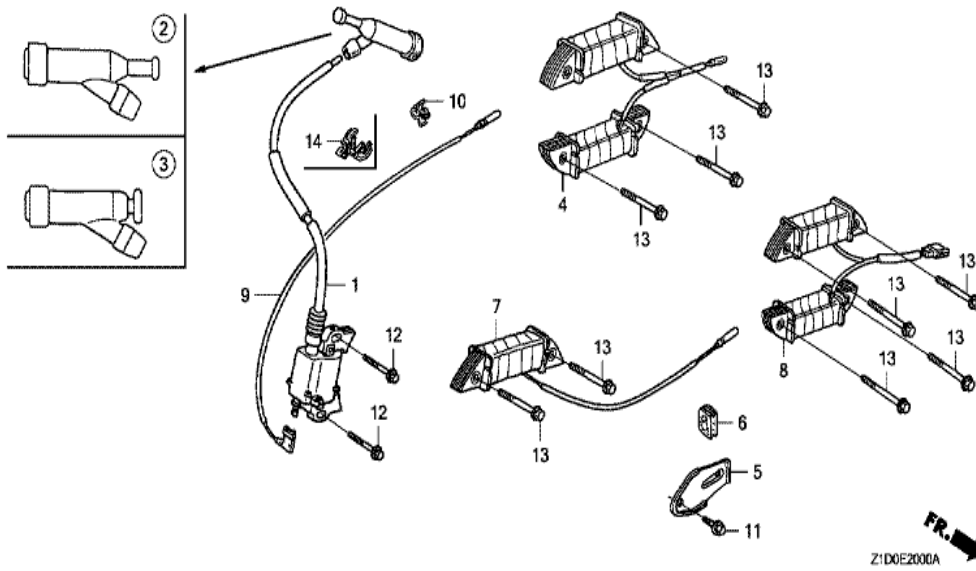

Ref	Partnumber	Description	GX270T	Serial Numbers
001	16854-ZH8-000	RUBBER, SUPPORTER (107MM)	1	
002	16955-ZE1-000	JOINT, FUEL TANK	1	
003	17510-ZE2-020ZA	TANK COMP., FUEL *NH31 *	1	
004	17620-Z0T-813	CAP COMP., FUEL FILLER (CHROME PLATED) (1	
005	17631-Z0T-801	PACKING, FUEL FILLER CAP (39X62X3) (RADI	1	
007	91353-671-004	O-RING, 14MM (NOK)	1	
008	94050-08000	NUT, FLANGE, 8MM	2	
009	95001-4522240	TUBE, FUEL, 4.5X222 (95001-45001-60M)	1	
010	95002-02080	CLIP, TUBE (B8)	2	
011	95701-0802500	BOLT, FLANGE, 8X25	2	

Ref	Partnumber	Description	GX270T	Serial Numbers
001	12200-Z1D-405	HEAD COMP., CYLINDER	1	
002	12204-ZE2-306	GUIDE, IN. VALVE (O.S.)	1	
003	12205-ZE2-305	GUIDE, EX. VALVE (OS)	1	
004	12216-ZE2-300	CLIP, VALVE GUIDE	1	
005	12251-ZH9-000	GASKET, CYLINDER HEAD	1	
005	12251-ZH9-000	GASKET, CYLINDER HEAD	1	
006	12310-ZE2-020	COVER COMP., HEAD	1	
007	12391-ZE2-020	PACKING, HEAD COVER	1	
008	90014-ZE2-000	BOLT, HEAD COVER	1	
009	90042-ZE2-000	BOLT, STUD, 8X123	2	
010	90441-ZE2-010	WASHER COMP., HEAD COVER	1	
011	92900-080320E	BOLT, STUD, 8X32	2	
013	94301-12200	DOWEL PIN, 12X20	2	
Ref	Partnumber	Description	GX270T	Serial Numbers
014	95005-1110030	TUBE, 11X100 (95005-11001-30M)	1	
015	95701-1008000	BOLT, FLANGE, 10X80	4	
016	98079-55876	PLUG, SPARK (BPR5ES) (NGK)	(1)	
016	98079-56876	PLUG, SPARK (BPR6ES) (NGK)	1	