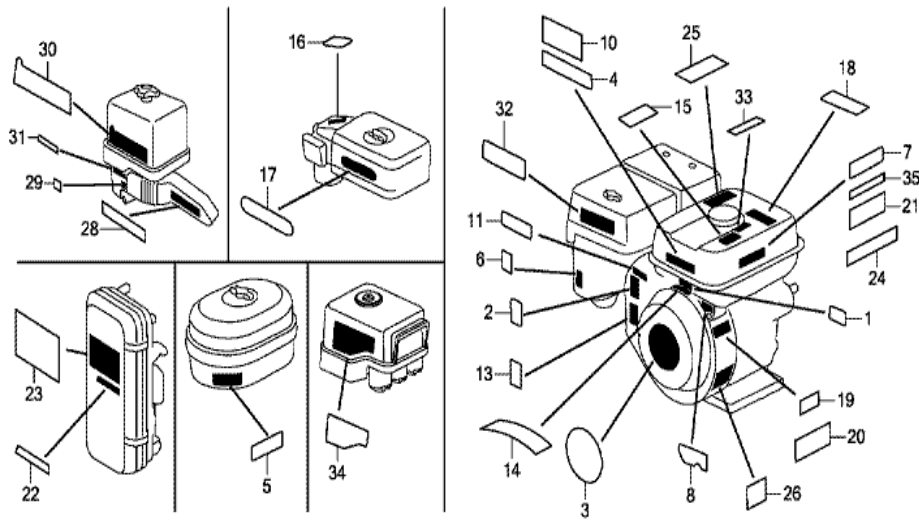

Z1D0E2800K

Ref	Partnumber	Description	GX270T	Serial Numbers
001	87135-ZE2-020	LABEL, E-SPEC (15.5X27.5)	1	
003	87521-ZH9-030	EMBLEM (GX270 9.0)	1	
004	87522-Z0T-800	LABEL, CAUTION	1	
006	87528-ZE2-810	MARK, CHOKE (ORANGE)	1	
007	87532-ZH8-810	MARK, OIL ALERT (ENGLISH)	1