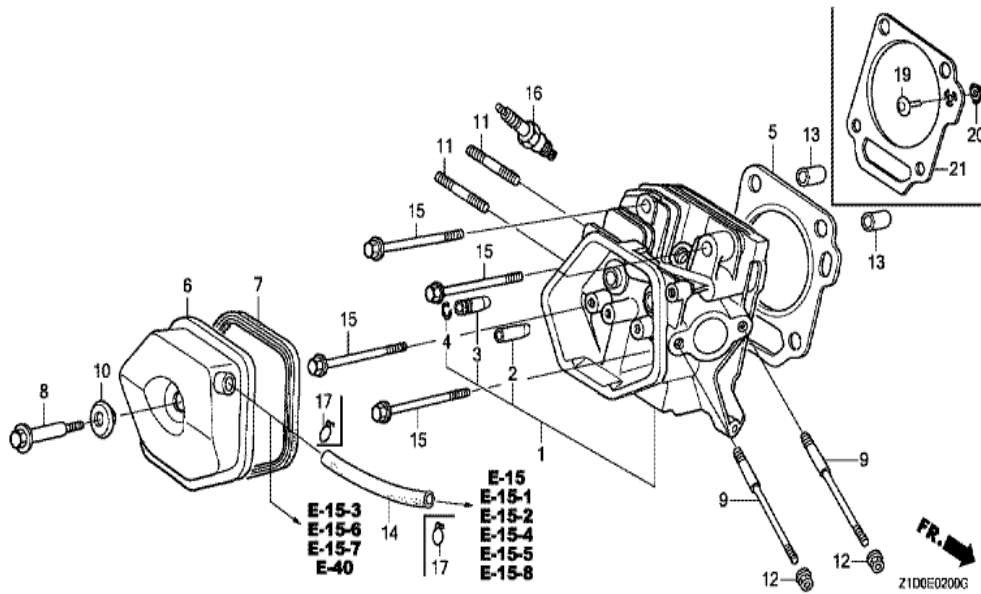

ZID0E1601A

Ref	Partnumber	Description	GX270T	Serial Numbers
001	18310-ZE2-W61	MUFFLER COMP. (100DB)	1	
002	18320-ZE2-W61	PROTECTOR COMP., MUFFLER	1	
003	18330-ZH9-N00	PIPE, EX.	1	
004	18333-ZF6-W01	GASKET, EX. PIPE	1	
005	18381-ZE2-800	GASKET, MUFFLER (NIPPON LEAKLESS)	1	
006	90006-ZE2-000	SCREW, TAPPING, 6X10	1	
007	90050-ZE1-000	SCREW, TAPPING, 5X8	4	
008	94050-08000	NUT, FLANGE, 8MM	5	

Ref	Partnumber	Description	GX270T	Serial Numbers
001	16854-ZH8-000	RUBBER, SUPPORTER (107MM)	1	
002	16955-ZE1-000	JOINT, FUEL TANK	1	
003	17510-ZE2-020ZA	TANK COMP., FUEL *NH31 *	1	
004	17620-Z0T-813	CAP COMP., FUEL FILLER (CHROME PLATED) (1	
005	17631-Z0T-801	PACKING, FUEL FILLER CAP (39X62X3) (RADI	1	
007	91353-671-004	O-RING, 14MM (NOK)	1	
008	94050-08000	NUT, FLANGE, 8MM	2	
009	95001-4522240	TUBE, FUEL, 4.5X222 (95001-45001-60M)	1	
010	95002-02080	CLIP, TUBE (B8)	2	
011	95701-0802500	BOLT, FLANGE, 8X25	2	

Ref	Partnumber	Description	GX270T	Serial Numbers
001	12200-Z1D-405	HEAD COMP., CYLINDER	1	
002	12204-ZE2-306	GUIDE, IN. VALVE (O.S.)	1	
003	12205-ZE2-305	GUIDE, EX. VALVE (OS)	1	
004	12216-ZE2-300	CLIP, VALVE GUIDE	1	
005	12251-ZH9-000	GASKET, CYLINDER HEAD	1	
005	12251-ZH9-000	GASKET, CYLINDER HEAD	1	
006	12310-ZE2-020	COVER COMP., HEAD	1	
007	12391-ZE2-020	PACKING, HEAD COVER	1	
008	90014-ZE2-000	BOLT, HEAD COVER	1	
009	90042-ZE2-000	BOLT, STUD, 8X123	2	
010	90441-ZE2-010	WASHER COMP., HEAD COVER	1	
011	92900-080320E	BOLT, STUD, 8X32	2	
013	94301-12200	DOWEL PIN, 12X20	2	
Ref	Partnumber	Description	GX270T	Serial Numbers
014	95005-1110030	TUBE, 11X100 (95005-11001-30M)	1	
015	95701-1008000	BOLT, FLANGE, 10X80	4	
016	98079-55876	PLUG, SPARK (BPR5ES) (NGK)	(1)	
016	98079-56876	PLUG, SPARK (BPR6ES) (NGK)	1	