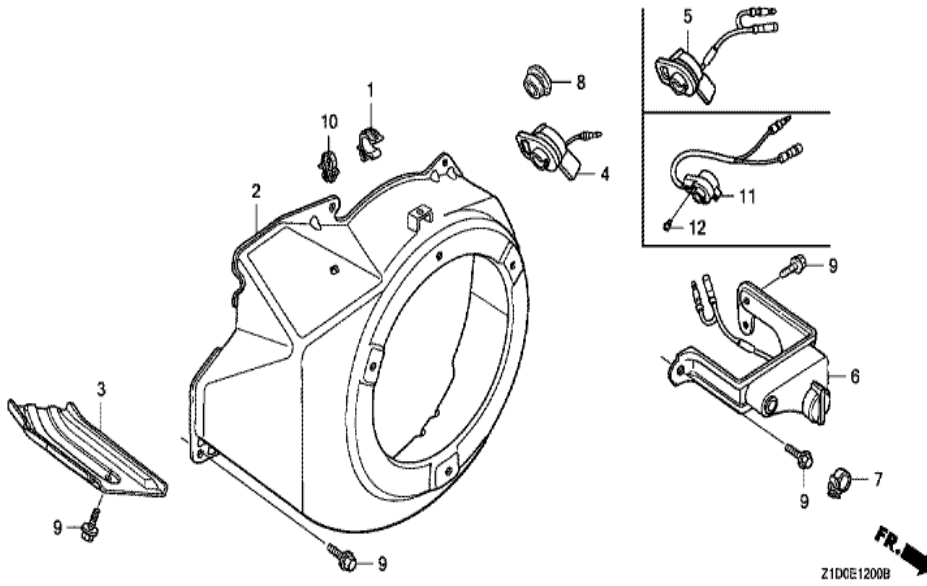

Z1D0E1100B

Ref	Partnumber	Description	GX270T	Serial Numbers
001	28400-ZE2-W01ZN	STARTER ASSY., RECOIL *R280 *	1	
002	28410-ZE2-W01ZN	CASE COMP., RECOIL STARTER *R280 *	1	
003	28421-ZE2-W01	PULLEY, RECOIL STARTER	1	
004	28422-ZE2-W01	RATCHET, STARTER	2	
005	28441-ZE2-W01	SPRING, FRICTION	1	
006	28442-ZE2-W01	SPRING, STARTER RETURN	1	
007	28443-ZE2-W01	SPRING, RATCHET	2	
008	28444-ZE2-W01	RETAINER, SPRING	1	
009	28461-ZE2-W02	GRIP, STARTER	1	
010	28462-ZE2-W11	ROPE, RECOIL STARTER	1	
011	90004-ZE2-W01	SCREW, CENTER	1	
012	90008-ZE2-003	BOLT, FLANGE, 6X10	3	

Ref	Partnumber	Description	GX270T	Serial Numbers
001	16731-ZE2-003	CLIP, TUBE	1	
002	19610-ZE2-010ZL	COVER COMP., FAN *R280 *	1	
003	19631-ZE2-D00	SHROUD	1	
005	36100-ZF6-P81	SWITCH ASSY., ENGINE STOP	1	
009	90013-883-000	BOLT, FLANGE, 6X12 (CT200)	6	