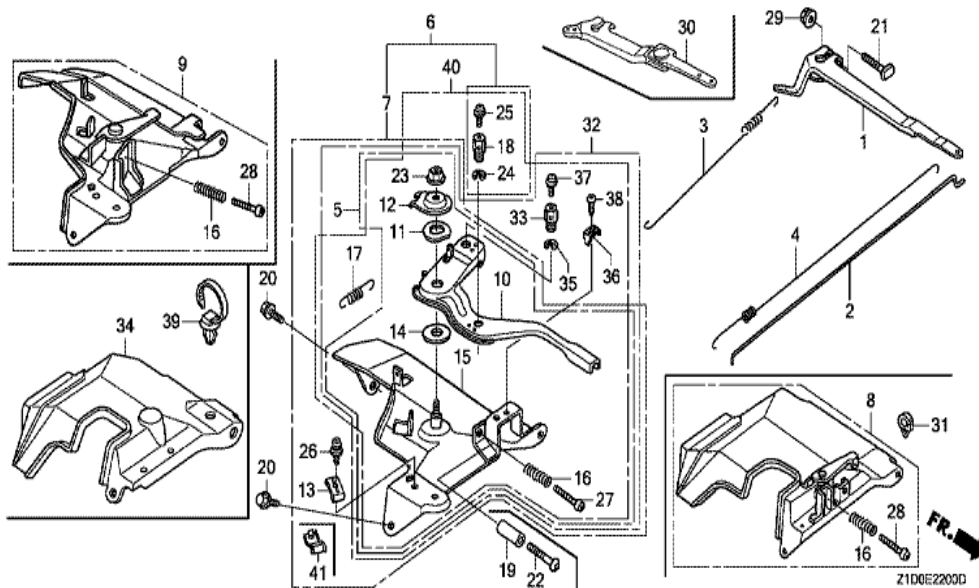

Z1D0-E1900

Ref	Partnumber	Description	GX270T	Serial Numbers
001	19511-ZE2-000	FAN, COOLING	1	
002	28450-ZE2-W11	PULLEY COMP., STARTER (SCREEN GRID)	1	
004	31100-ZE2-010	FLYWHEEL COMP.	1	
008	90201-ZE3-V00	NUT, SPECIAL, 16MM	1	
009	90741-ZE2-000	KEY, SPECIAL WOODRUFF, 25X18	1	

Ref	Partnumber	Description	GX270T	Serial Numbers
001	12200-Z1D-405	HEAD COMP., CYLINDER	1	
002	12204-ZE2-306	GUIDE, IN. VALVE (O.S.)	1	
003	12205-ZE2-305	GUIDE, EX. VALVE (OS)	1	
004	12216-ZE2-300	CLIP, VALVE GUIDE	1	
005	12251-ZH9-000	GASKET, CYLINDER HEAD	1	
005	12251-ZH9-000	GASKET, CYLINDER HEAD	1	
006	12310-ZE2-020	COVER COMP., HEAD	1	
007	12391-ZE2-020	PACKING, HEAD COVER	1	
008	90014-ZE2-000	BOLT, HEAD COVER	1	
009	90042-ZE2-000	BOLT, STUD, 8X123	2	
010	90441-ZE2-010	WASHER COMP., HEAD COVER	1	
011	92900-080320E	BOLT, STUD, 8X32	2	
013	94301-12200	DOWEL PIN, 12X20	2	
Ref	Partnumber	Description	GX270T	Serial Numbers
014	95005-1110030	TUBE, 11X100 (95005-11001-30M)	1	
015	95701-1008000	BOLT, FLANGE, 10X80	4	
016	98079-55876	PLUG, SPARK (BPR5ES) (NGK)	(1)	
016	98079-56876	PLUG, SPARK (BPR6ES) (NGK)	1	

Ref	Partnumber	Description	GX270T	Serial Numbers
001	16551-ZE2-000	ARM, GOVERNOR	1	
002	16555-ZE2-000	ROD, GOVERNOR	1	
003	16561-ZE2-000	SPRING, GOVERNOR (L=145.0MM) (WIRE DIAME	1	
004	16562-ZE2-000	SPRING, THROTTLE RETURN	1	
007	16570-ZE2-W20	CONTROL ASSY. (REMOTE)	1	
010	16571-ZE2-W00	LEVER, CONTROL	1	
011	16574-ZE1-000	SPRING, LEVER	1	
012	16575-ZE2-W00	WASHER, CONTROL LEVER	1	
013	16576-891-000	HOLDER, CABLE	1	
014	16578-ZE1-000	SPACER, CONTROL LEVER	1	
015	16581-ZE2-W00	BASE COMP., CONTROL (###)	1	
016	16584-883-300	SPRING, CONTROL ADJUSTING	1	
017	16592-883-310	SPRING, CABLE RETURN	1	
Ref	Partnumber	Description	GX270T	Serial Numbers
020	90013-883-000	BOLT, FLANGE, 6X12 (CT200)	2	
021	90015-ZE5-010	BOLT, GOVERNOR ARM	1	
023	90114-SA0-000	NUT, SELF-LOCK, 6MM	1	
026	93500-050160A	SCREW, PAN, 5X16	1	
027	93500-050280A	SCREW, PAN, 5X28	1	
029	94050-06000	NUT, FLANGE, 6MM	1	