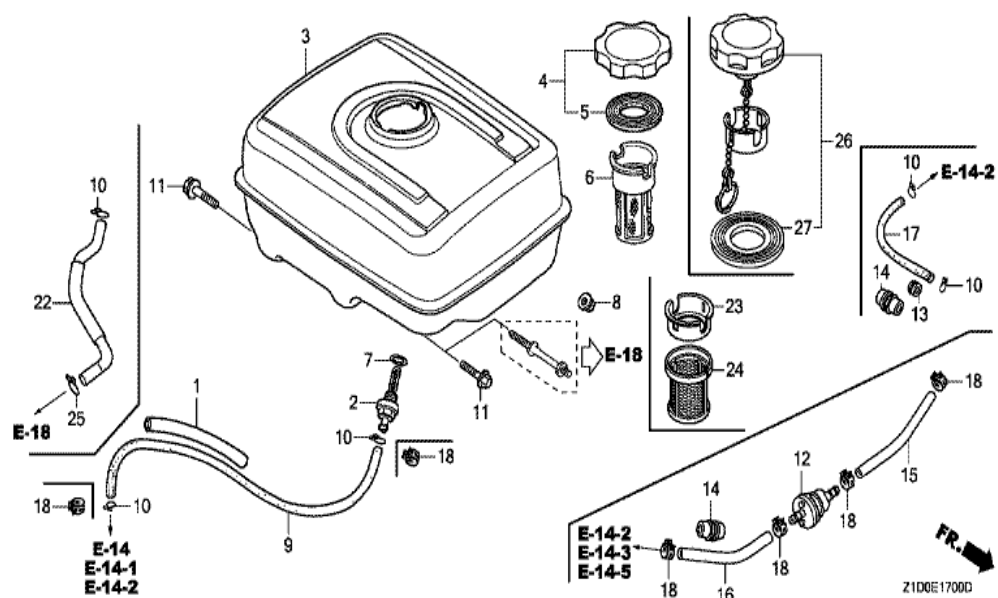

Ref	Partnumber	Description	GX270T	Serial Numbers
001	16854-ZH8-000	RUBBER, SUPPORTER (107MM)	1	
002	16955-ZE1-000	JOINT, FUEL TANK	1	1194370
002	16955-ZE1-010	JOINT, FUEL TANK	1	1194371
003	17510-ZE2-020ZA	TANK COMP., FUEL *NH31 *	1	
004	17620-Z0T-813	CAP COMP., FUEL FILLER (CHROME PLATED) (	1	
004	17620-Z1T-800	CAP COMP., FUEL FILLER (CHROME PLATED) (	1	1176432
005	17631-Z0T-801	PACKING, FUEL FILLER CAP (39X62X3) (RADI	1	
005	17631-Z1T-800	PACKING, FUEL FILLER CAP (39X62X3) (TOUY	1	1176432
007	91353-671-004	O-RING, 14MM (NOK)	1	
008	94050-08000	NUT, FLANGE, 8MM	2	
009	95001-4522240	TUBE, FUEL, 4.5X222 (95001-45001-60M)	1	
010	95002-02080	CLIP, TUBE (B8)	2	
011	95701-0802500	BOLT, FLANGE, 8X25	2