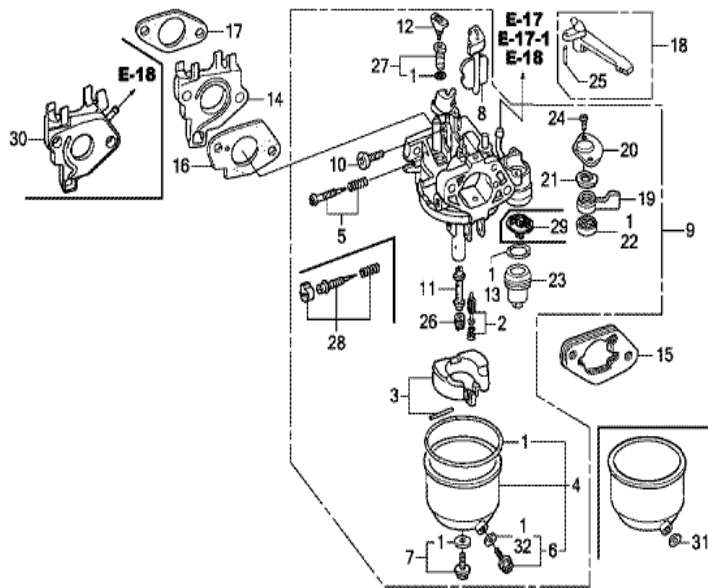

Z1D0E1100B

<u>Ref</u>	<u>Partnumber</u>	<u>Description</u>	<u>GX270T</u>	<u>Serial Numbers</u>
001	28400-ZE2-W01ZN	STARTER ASSY., RECOIL *R280 *	1	1182150
001	28400-ZE2-W02ZN	STARTER ASSY., RECOIL *R280*	1	1182151
002	28410-ZE2-W01ZN	CASE COMP., RECOIL STARTER *R280 *	1	
003	28421-ZE2-W01	PULLEY, RECOIL STARTER	1	
004	28422-ZE2-W01	RATCHET, STARTER	2	
005	28441-ZE2-W01	SPRING, FRICTION	1	
006	28442-ZE2-W01	SPRING, STARTER RETURN	1	
007	28443-ZE2-W01	SPRING, RATCHET	2	
008	28444-ZE2-W01	RETAINER, SPRING	1	
009	28461-ZE2-W02	GRIP, STARTER	1	1182150
009	28461-ZE2-W03	GRIP, STARTER	1	1182151
010	28462-ZE2-W11	ROPE, RECOIL STARTER	1	
011	90004-ZE2-W01	SCREW, CENTER	1	
<u>Ref</u>	<u>Partnumber</u>	<u>Description</u>	<u>GX270T</u>	<u>Serial Numbers</u>
012	90008-ZE2-003	BOLT, FLANGE, 6X10	3	

Ref	Partnumber	Description	GX270T	Serial Numbers
001	16731-ZE2-003	CLIP, TUBE	1	
002	19610-ZE2-010ZL	COVER COMP., FAN *R280 *	1	
003	19631-ZE2-D00	SHROUD	1	
005	36100-ZF6-P81	SWITCH ASSY., ENGINE STOP	1	
009	90013-883-000	BOLT, FLANGE, 6X12 (CT200)	6	