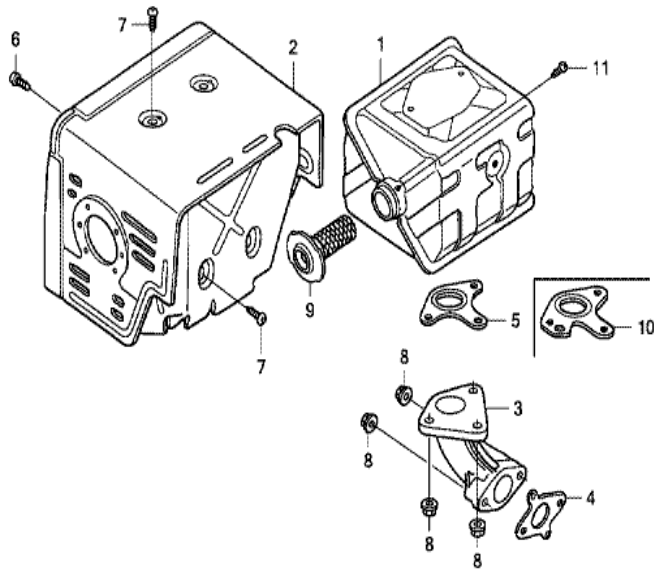

FR. →
Z1D0E1601A

Ref	Partnumber	Description	GX270T	Serial Numbers
001	18310-ZE2-W61	MUFFLER COMP. (100DB)	1	
002	18320-ZE2-W61	PROTECTOR COMP., MUFFLER	1	1185438
002	18320-ZE2-W62	PROTECTOR COMP., MUFFLER	1	1185439
003	18330-ZH9-N00	PIPE, EX.	1	
004	18333-ZF6-W01	GASKET, EX. PIPE	1	
005	18381-Z1C-801	GASKET, MUFFLER (THAI LEAKLESS)	1	1060425
005	18381-ZE2-800	GASKET, MUFFLER (NIPPON LEAKLESS)	1	1060424
006	90006-ZE2-000	SCREW, TAPPING, 6X10	1	
007	90050-ZE1-000	SCREW, TAPPING, 5X8	4	
008	94050-08000	NUT, FLANGE, 8MM	5