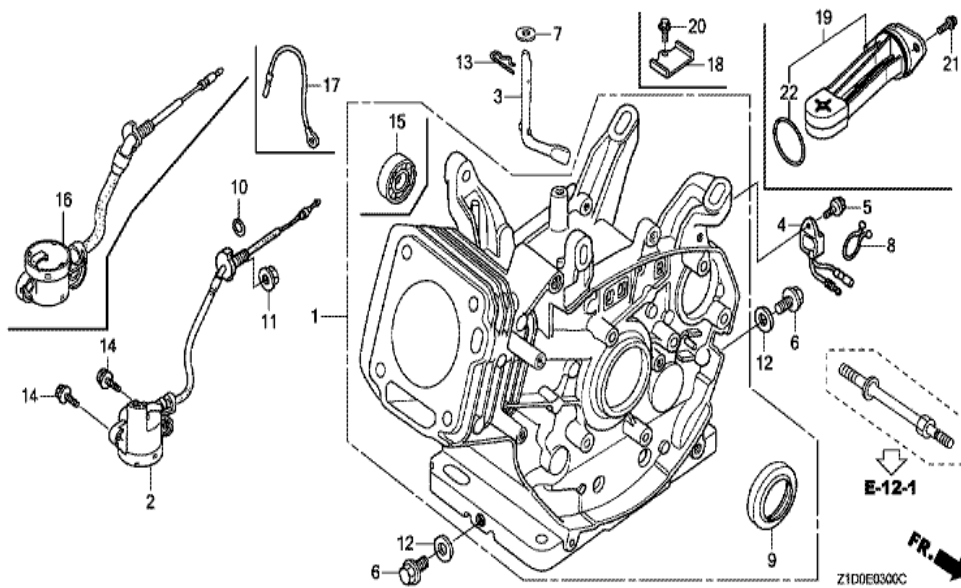

Ref	Partnumber	Description	GX270T	Serial Numbers
001	12000-Z1D-406	BARREL ASSY., CYLINDER (ALERT)	1	
002	15510-ZE2-043	SWITCH ASSY., OIL LEVEL	1	1150254
003	16541-ZE2-010	SHAFT, GOVERNOR ARM	1	
004	34150-ZH7-003	ALERT UNIT, OIL	1	1072283
004	34150-ZH7-013	ALERT UNIT, OIL	1	1072284
005	90013-883-000	BOLT, FLANGE, 6X12 (CT200)	1	
006	90131-883-000	BOLT, DRAIN PLUG, 12X15	2	
007	90446-KE1-000	WASHER, 8.2X17X0.8	1	
009	91201-Z1D-003	OIL SEAL, 30X46X8 (NOK ASIA)	1	
010	91353-671-004	O-RING, 14MM (NOK)	1	
011	94050-10000	NUT, FLANGE, 10MM	1	
012	94109-12000	WASHER, DRAIN PLUG, 12MM	2	
013	94251-10000	PIN, LOCK, 10MM	1	
Ref	Partnumber	Description	GX270T	Serial Numbers
014	95701-0601200	BOLT, FLANGE, 6X12	2	
016	35480-ZF6-003	SWITCH ASSY., OIL LEVEL	1	1150255