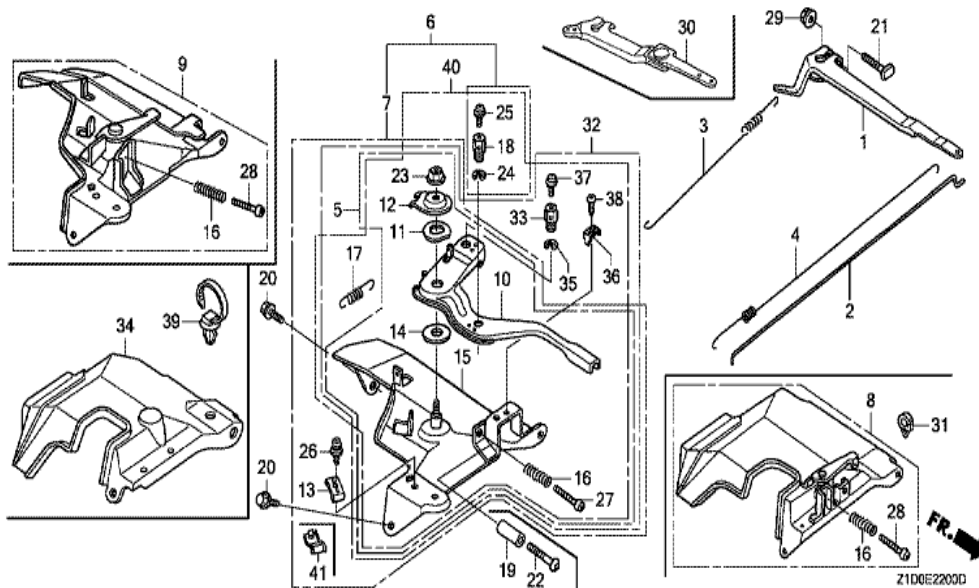

Z1D0-E1900

Ref	Partnumber	Description	GX270T	Serial Numbers
001	19511-ZE2-000	FAN, COOLING	1	
002	28450-ZE2-W11	PULLEY COMP., STARTER (SCREEN GRID)	1	
004	31100-ZE2-010	FLYWHEEL COMP.	1	
008	90201-ZE3-V00	NUT, SPECIAL, 16MM	1	
009	90741-ZE2-000	KEY, SPECIAL WOODRUFF, 25X18	1	

Ref	Partnumber	Description	GX270T	Serial Numbers
001	12200-Z1D-405	HEAD COMP., CYLINDER	1	
002	12204-ZE2-306	GUIDE, IN. VALVE (O.S.)	1	
003	12205-ZE2-305	GUIDE, EX. VALVE (OS)	1	
004	12216-ZE2-300	CLIP, VALVE GUIDE	1	
005	12251-Z1D-801	GASKET, CYLINDER HEAD (THAI LEAKLESS)	1	1060425
005	12251-ZH9-000	GASKET, CYLINDER HEAD	1	1060424
006	12310-ZE2-020	COVER COMP., HEAD	1	
007	12391-ZE2-020	PACKING, HEAD COVER	1	
008	90014-ZE2-000	BOLT, HEAD COVER	1	
009	90042-ZE2-000	BOLT, STUD, 8X123	2	
010	90441-ZE2-010	WASHER COMP., HEAD COVER	1	
011	92900-080320E	BOLT, STUD, 8X32	2	
013	94301-12200	DOWEL PIN, 12X20	2	
Ref	Partnumber	Description	GX270T	Serial Numbers
014	95005-1110030	TUBE, 11X100 (95005-11001-30M)	1	
015	95701-1008000	BOLT, FLANGE, 10X80	4	
016	98079-55876	PLUG, SPARK (BPR5ES) (NGK)	(1)	
016	98079-56876	PLUG, SPARK (BPR6ES) (NGK)	1	

Ref	Partnumber	Description	GX270T	Serial Numbers
001	16551-ZE2-000	ARM, GOVERNOR	1	
002	16555-ZE2-000	ROD, GOVERNOR	1	
003	16561-ZE2-000	SPRING, GOVERNOR (L=145.0MM) (WIRE DIAME	1	
004	16562-ZE2-000	SPRING, THROTTLE RETURN	1	
005	16570-ZE2-W00	CONTROL ASSY.	1	
010	16571-ZE2-W00	LEVER, CONTROL	1	
011	16574-ZE1-000	SPRING, LEVER	1	
012	16575-ZE2-W00	WASHER, CONTROL LEVER	1	
014	16578-ZE1-000	SPACER, CONTROL LEVER	1	
015	16581-ZE2-W00	BASE COMP., CONTROL (###)	1	
016	16584-883-300	SPRING, CONTROL ADJUSTING	1	
020	90013-883-000	BOLT, FLANGE, 6X12 (CT200)	2	
021	90015-ZE5-010	BOLT, GOVERNOR ARM	1	
Ref	Partnumber	Description	GX270T	Serial Numbers
023	90114-SA0-000	NUT, SELF-LOCK, 6MM	1	
027	93500-050280A	SCREW, PAN, 5X28	1	
029	94050-06000	NUT, FLANGE, 6MM	1	