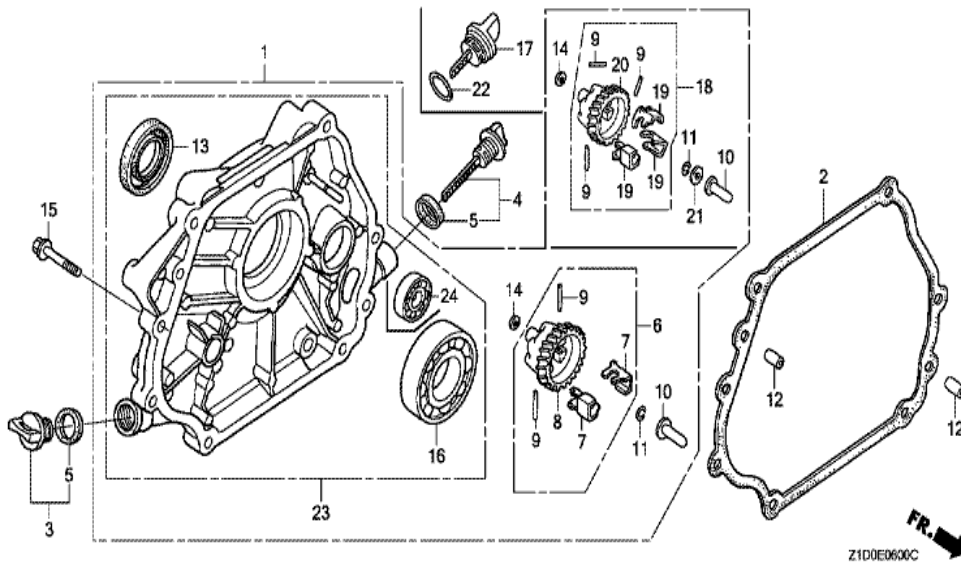

Ref	Partnumber	Description	GX270T	Serial Numbers
001	16551-ZE2-000	ARM, GOVERNOR	1	
002	16555-ZE2-000	ROD, GOVERNOR	1	
003	16561-ZE2-000	SPRING, GOVERNOR (L=145.0MM) (WIRE DIAME	1	
004	16562-ZE2-000	SPRING, THROTTLE RETURN	1	
005	16570-ZE2-W00	CONTROL ASSY.	1	
010	16571-ZE2-W00	LEVER, CONTROL	1	
011	16574-ZE1-000	SPRING, LEVER	1	
012	16575-ZE2-W00	WASHER, CONTROL LEVER	1	
014	16578-ZE1-000	SPACER, CONTROL LEVER	1	
015	16581-ZE2-W00	BASE COMP., CONTROL (###)	1	
016	16584-883-300	SPRING, CONTROL ADJUSTING	1	
020	90013-883-000	BOLT, FLANGE, 6X12 (CT200)	2	
021	90015-ZE5-010	BOLT, GOVERNOR ARM	1	
Ref	Partnumber	Description	GX270T	Serial Numbers
023	90114-SA0-000	NUT, SELF-LOCK, 6MM	1	
027	93500-050280A	SCREW, PAN, 5X28	1	
029	94050-06000	NUT, FLANGE, 6MM	1	

Ref	Partnumber	Description	GX270T	Serial Numbers
001	12000-Z1D-406	BARREL ASSY., CYLINDER (ALERT)	1	
002	15510-ZE2-043	SWITCH ASSY., OIL LEVEL	1	1150254
003	16541-ZE2-010	SHAFT, GOVERNOR ARM	1	
004	34150-ZH7-003	ALERT UNIT, OIL	1	1072283
004	34150-ZH7-013	ALERT UNIT, OIL	1	1072284
005	90013-883-000	BOLT, FLANGE, 6X12 (CT200)	1	
006	90131-883-000	BOLT, DRAIN PLUG, 12X15	2	
007	90446-KE1-000	WASHER, 8.2X17X0.8	1	
009	91201-Z1D-003	OIL SEAL, 30X46X8 (NOK ASIA)	1	
010	91353-671-004	O-RING, 14MM (NOK)	1	
011	94050-10000	NUT, FLANGE, 10MM	1	
012	94109-12000	WASHER, DRAIN PLUG, 12MM	2	
013	94251-10000	PIN, LOCK, 10MM	1	
Ref	Partnumber	Description	GX270T	Serial Numbers
014	95701-0601200	BOLT, FLANGE, 6X12	2	
016	35480-ZF6-003	SWITCH ASSY., OIL LEVEL	1	1150255