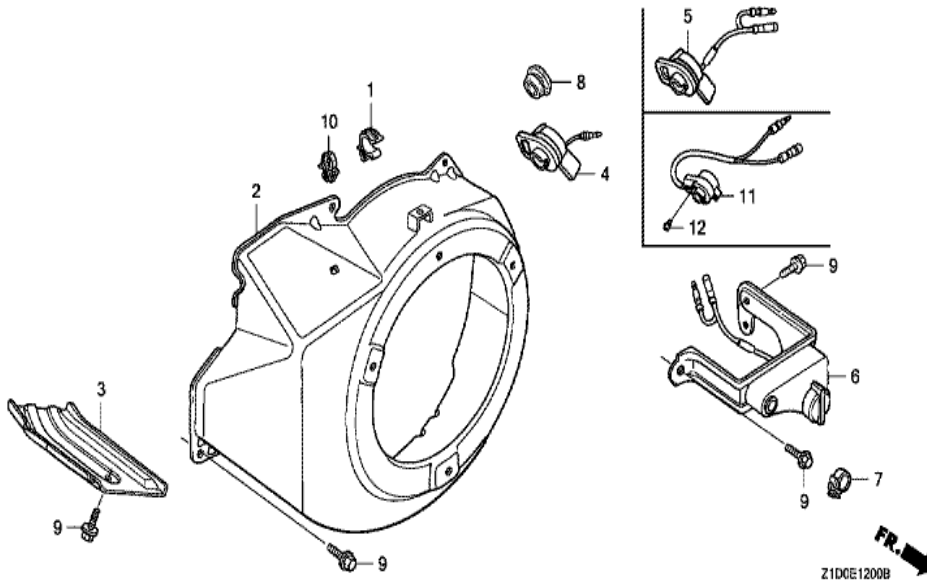

Z1D0E1100B

<u>Ref</u>	<u>Partnumber</u>	<u>Description</u>	<u>GX270T</u>	<u>Serial Numbers</u>
001	28400-ZE2-W01ZN	STARTER ASSY., RECOIL *R280 *	1	1182150
001	28400-ZE2-W02ZN	STARTER ASSY., RECOIL *R280*	1	1182151
002	28410-ZE2-W01ZN	CASE COMP., RECOIL STARTER *R280 *	1	
003	28421-ZE2-W01	PULLEY, RECOIL STARTER	1	
004	28422-ZE2-W01	RATCHET, STARTER	2	
005	28441-ZE2-W01	SPRING, FRICTION	1	
006	28442-ZE2-W01	SPRING, STARTER RETURN	1	
007	28443-ZE2-W01	SPRING, RATCHET	2	
008	28444-ZE2-W01	RETAINER, SPRING	1	
009	28461-ZE2-W02	GRIP, STARTER	1	1182150
009	28461-ZE2-W03	GRIP, STARTER	1	1182151
010	28462-ZE2-W11	ROPE, RECOIL STARTER	1	
011	90004-ZE2-W01	SCREW, CENTER	1	
<u>Ref</u>	<u>Partnumber</u>	<u>Description</u>	<u>GX270T</u>	<u>Serial Numbers</u>
012	90008-ZE2-003	BOLT, FLANGE, 6X10	3	

Ref	Partnumber	Description	GX270T	Serial Numbers
001	16731-ZE2-003	CLIP, TUBE	1	
002	19610-ZE2-010ZL	COVER COMP., FAN *R280 *	1	
003	19631-ZE2-D00	SHROUD	1	
005	36100-ZF6-P81	SWITCH ASSY., ENGINE STOP	1	
009	90013-883-000	BOLT, FLANGE, 6X12 (CT200)	6	