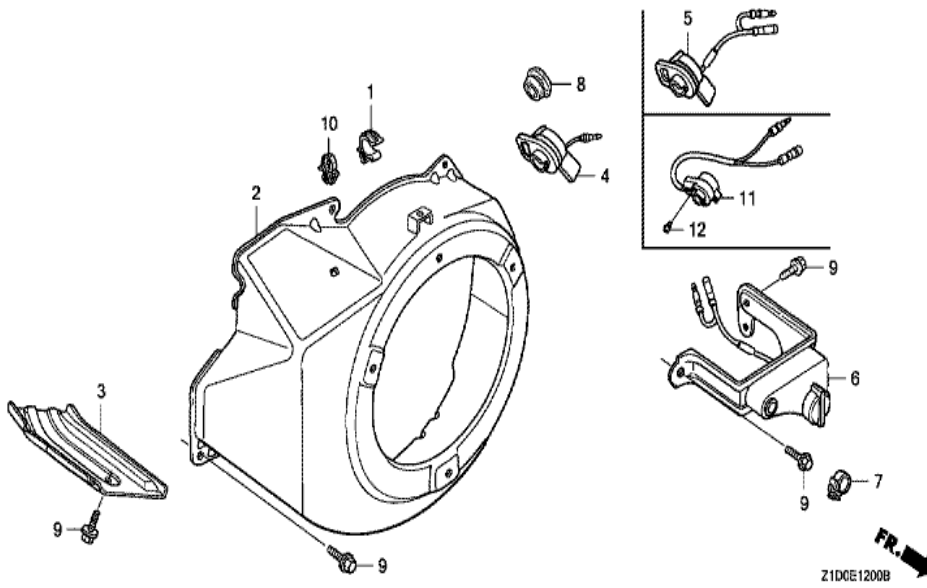

Z1D0E1100B

<u>Ref</u>	<u>Partnumber</u>	<u>Description</u>	<u>GX270T</u>	<u>Serial Numbers</u>
001	28400-ZE2-W01ZN	STARTER ASSY., RECOIL *R280 *	1	1182150
001	28400-ZE2-W02ZN	STARTER ASSY., RECOIL *R280*	1	1182151
002	28410-ZE2-W01ZN	CASE COMP., RECOIL STARTER *R280 *	1	
003	28421-ZE2-W01	PULLEY, RECOIL STARTER	1	
004	28422-ZE2-W01	RATCHET, STARTER	2	
005	28441-ZE2-W01	SPRING, FRICTION	1	
006	28442-ZE2-W01	SPRING, STARTER RETURN	1	
007	28443-ZE2-W01	SPRING, RATCHET	2	
008	28444-ZE2-W01	RETAINER, SPRING	1	
009	28461-ZE2-W02	GRIP, STARTER	1	1182150
009	28461-ZE2-W03	GRIP, STARTER	1	1182151
010	28462-ZE2-W11	ROPE, RECOIL STARTER	1	
011	90004-ZE2-W01	SCREW, CENTER	1	
<u>Ref</u>	<u>Partnumber</u>	<u>Description</u>	<u>GX270T</u>	<u>Serial Numbers</u>
012	90008-ZE2-003	BOLT, FLANGE, 6X10	3	

<u>Ref</u>	<u>Partnumber</u>	<u>Description</u>	<u>GX270T</u>	<u>Serial Numbers</u>
001	16731-ZE2-003	CLIP, TUBE	1	
002	19610-ZE2-010ZL	COVER COMP., FAN *R280 *	1	
003	19631-ZE2-D00	SHROUD	1	
004	35120-Z0D-V81	SWITCH ASSY., ENGINE STOP	1	
007	36103-ZE1-000	HOLDER, STOP SWITCH CORD	1	
009	90013-883-000	BOLT, FLANGE, 6X12 (CT200)	6	

Ref	Partnumber	Description	GX270T	Serial Numbers
001	12000-Z1D-405	BARREL ASSY., CYLINDER (STD.)	1	
003	16541-ZE2-010	SHAFT, GOVERNOR ARM	1	
006	90131-883-000	BOLT, DRAIN PLUG, 12X15	2	
007	90446-KE1-000	WASHER, 8.2X17X0.8	1	
009	91201-Z1D-003	OIL SEAL, 30X46X8 (NOK ASIA)	1	
012	94109-12000	WASHER, DRAIN PLUG, 12MM	2	
013	94251-10000	PIN, LOCK, 10MM	1	