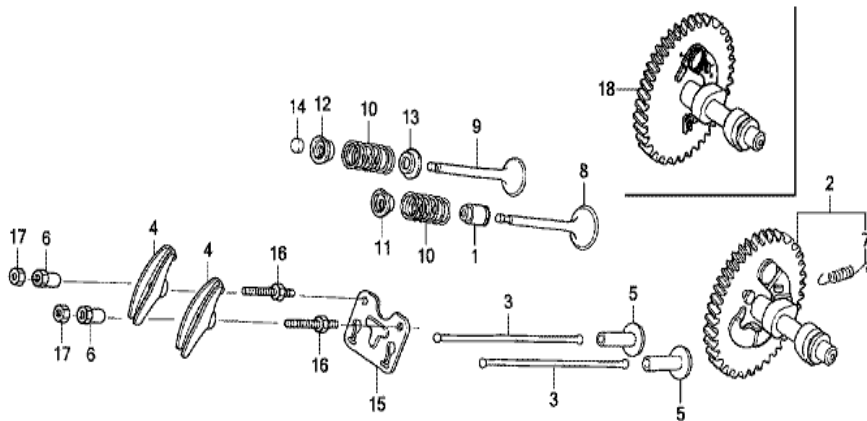

Ref	Partnumber	Description	GX270T	Serial Numbers
001	12000-Z1D-405	BARREL ASSY., CYLINDER (STD.)	1	
003	16541-ZE2-010	SHAFT, GOVERNOR ARM	1	
006	90131-883-000	BOLT, DRAIN PLUG, 12X15	2	
007	90446-KE1-000	WASHER, 8.2X17X0.8	1	
009	91201-Z1D-003	OIL SEAL, 30X46X8 (NOK ASIA)	1	
012	94109-12000	WASHER, DRAIN PLUG, 12MM	2	
013	94251-10000	PIN, LOCK, 10MM	1	

<u>Ref</u>	<u>Partnumber</u>	<u>Description</u>	<u>GX270T</u>	<u>Serial Numbers</u>
001	11300-Z1D-600	COVER ASSY., CRANKCASE	1	
002	11381-ZE2-801	PACKING, CASE COVER	1	
003	15600-Z0T-820	CAP ASSY., OIL FILLER (BLACK)	1	
004	15600-Z1C-000	CAP ASSY., OIL FILLER	1	
005	15625-Z0T-800	PACKING, OIL FILLER CAP	2	
006	16510-ZE2-000	GOVERNOR ASSY.	1	
007	16511-ZE2-000	WEIGHT, GOVERNOR	2	
008	16512-ZE2-000	HOLDER, GOVERNOR WEIGHT	1	
009	16513-ZE2-000	PIN, GOVERNOR WEIGHT	2	
010	16531-Z0A-000	SLIDER, GOVERNOR	1	
011	90602-ZE1-000	CLIP, GOVERNOR HOLDER	1	
012	90701-HC4-000	DOWEL PIN, 8X12	2	
013	91201-Z1D-003	OIL SEAL, 30X46X8 (NOK ASIA)	1	
<u>Ref</u>	<u>Partnumber</u>	<u>Description</u>	<u>GX270T</u>	<u>Serial Numbers</u>
014	94101-06800	WASHER, PLAIN, 6MM	1	
015	95701-0803500	BOLT, FLANGE, 8X35	7	
016	96100-6206000	BEARING, RADIAL BALL, 6206	1	

FR. →
Z1DGE0900A

Ref	Partnumber	Description	GX270T	Serial Numbers
001	12209-ZE8-003	SEAL, VALVE STEM	1	
002	14100-ZE3-020	CAMSHAFT ASSY.	1	
003	14410-Z1D-000	ROD, PUSH	2	
004	14431-ZE2-010	ARM, VALVE ROCKER	2	
005	14441-ZE2-000	LIFTER, VALVE	2	
006	14451-ZE1-013	PIVOT, ROCKER ARM	2	
007	14568-ZE1-000	SPRING, WEIGHT RETURN	1	
008	14711-ZE2-000	VALVE, IN.	1	
009	14721-ZE2-000	VALVE, EX.	1	
010	14751-Z1C-000	SPRING, VALVE	2	
011	14771-ZE2-000	RETAINER, IN. VALVE SPRING	1	
012	14773-ZE2-000	RETAINER, EX. VALVE SPRING	1	
013	14775-ZE2-010	SEAT, VALVE SPRING	1	
Ref	Partnumber	Description	GX270T	Serial Numbers
014	14781-ZE2-000	ROTATOR, VALVE	1	
015	14791-ZE2-010	GUIDE, PUSH ROD	1	
016	90012-ZE0-010	BOLT, PIVOT, 8MM	2	
017	90206-ZE1-000	NUT, PIVOT ADJUSTING	2	