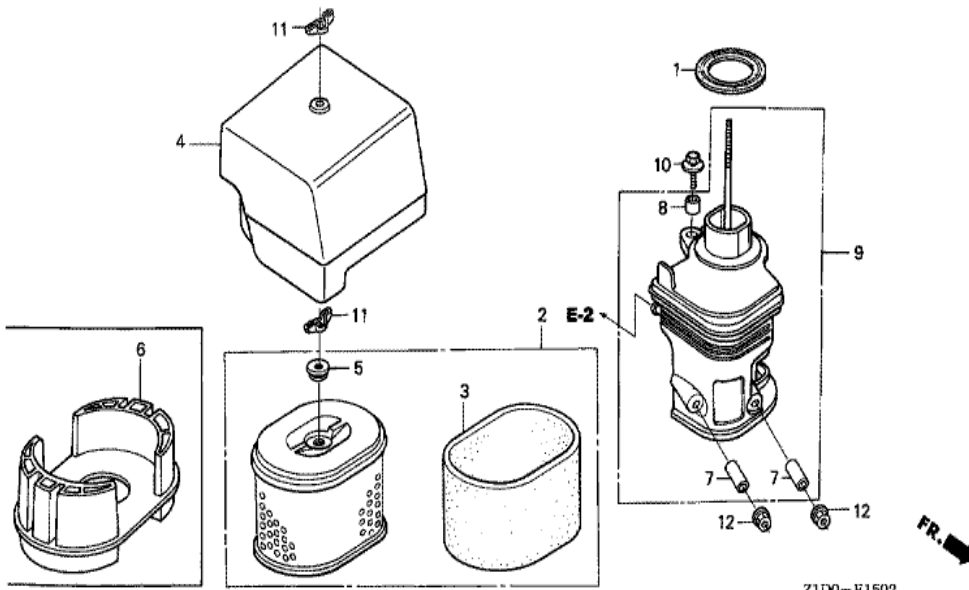

Z1D0-E1502

Ref	Partnumber	Description	GX270T	Serial Numbers
001	16271-ZE2-010	PACKING, ELBOW	1	
002	17210-ZE2-822	ELEMENT, AIR CLEANER (DUAL)	1	
003	17218-ZE2-821	FILTER, OUTER	1	
004	17231-ZH9-820	COVER, AIR CLEANER	1	
005	17232-891-000	GROMMET, AIR CLEANER	1	
007	17238-ZE2-310	COLLAR, AIR CLEANER	2	
008	17239-ZE1-000	COLLAR B, AIR CLEANER	1	
009	17410-ZE2-030	ELBOW COMP,AIR/C	1	
010	90009-Z1C-000	BOLT-WASHER, 6X22	1	
011	90325-044-000	NUT, TOOL BOX SETTING	2	
012	94050-06000	NUT, FLANGE, 6MM	2