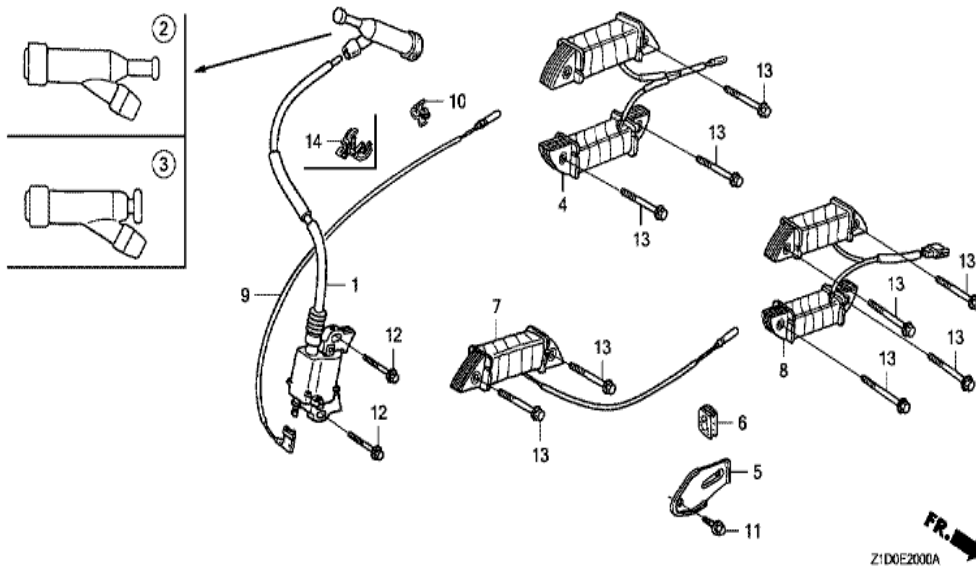

Ref	Partnumber	Description	GX270T	Serial Numbers
001	30500-Z1C-013	COIL ASSY., IGNITION	1	1076438
001	30500-Z1C-023	COIL ASSY., IGNITION	1	1076439
003	30700-Z1C-811	CAP ASSY., NOISE SUPPRESSOR (NGK Y-EZD)	1	
006	31512-ZE2-000	GROMMET, CORD	1	
009	36101-ZE1-010	CORD, STOP SWITCH (370MM)	1	
012	90015-883-000	BOLT, FLANGE, 6X28 (CT200)	2