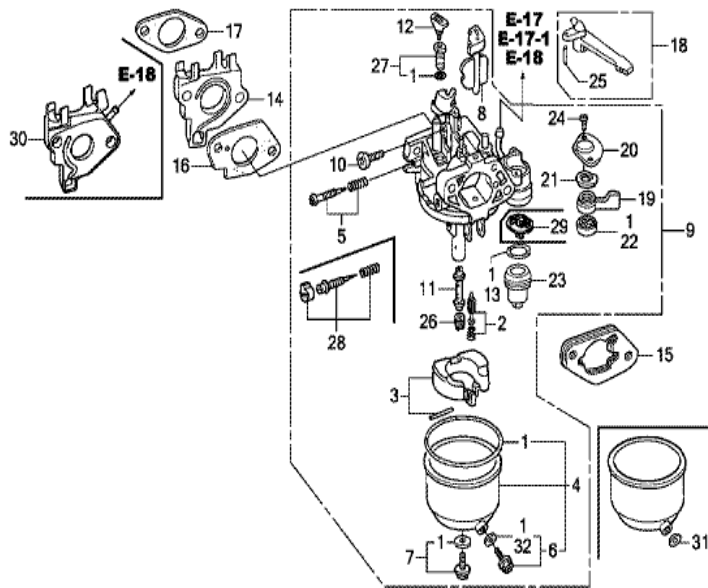

Z1D0E1100B

<u>Ref</u>	<u>Partnumber</u>	<u>Description</u>	<u>GX270T</u>	<u>Serial Numbers</u>
001	28400-ZE2-W01ZN	STARTER ASSY., RECOIL *R280 *	1	1182150
001	28400-ZE2-W02ZN	STARTER ASSY., RECOIL *R280*	1	1182151
002	28410-ZE2-W01ZN	CASE COMP., RECOIL STARTER *R280 *	1	
003	28421-ZE2-W01	PULLEY, RECOIL STARTER	1	
004	28422-ZE2-W01	RATCHET, STARTER	2	
005	28441-ZE2-W01	SPRING, FRICTION	1	
006	28442-ZE2-W01	SPRING, STARTER RETURN	1	
007	28443-ZE2-W01	SPRING, RATCHET	2	
008	28444-ZE2-W01	RETAINER, SPRING	1	
009	28461-ZE2-W02	GRIP, STARTER	1	1182150
009	28461-ZE2-W03	GRIP, STARTER	1	1182151
010	28462-ZE2-W11	ROPE, RECOIL STARTER	1	
011	90004-ZE2-W01	SCREW, CENTER	1	
<u>Ref</u>	<u>Partnumber</u>	<u>Description</u>	<u>GX270T</u>	<u>Serial Numbers</u>
012	90008-ZE2-003	BOLT, FLANGE, 6X10	3	

<u>Ref</u>	<u>Partnumber</u>	<u>Description</u>	<u>GX270T</u>	<u>Serial Numbers</u>
001	16731-ZE2-003	CLIP, TUBE	1	
002	19610-ZE2-010ZL	COVER COMP., FAN *R280 *	1	
003	19631-ZE2-D00	SHROUD	1	
004	35120-Z0D-V81	SWITCH ASSY., ENGINE STOP	1	
007	36103-ZE1-000	HOLDER, STOP SWITCH CORD	1	
009	90013-883-000	BOLT, FLANGE, 6X12 (CT200)	6	

Ref	Partnumber	Description	GX270T	Serial Numbers
001	12000-Z1D-405	BARREL ASSY., CYLINDER (STD.)	1	
003	16541-ZE2-010	SHAFT, GOVERNOR ARM	1	
006	90131-883-000	BOLT, DRAIN PLUG, 12X15	2	
007	90446-KE1-000	WASHER, 8.2X17X0.8	1	
009	91201-Z1D-003	OIL SEAL, 30X46X8 (NOK ASIA)	1	
012	94109-12000	WASHER, DRAIN PLUG, 12MM	2	
013	94251-10000	PIN, LOCK, 10MM	1	