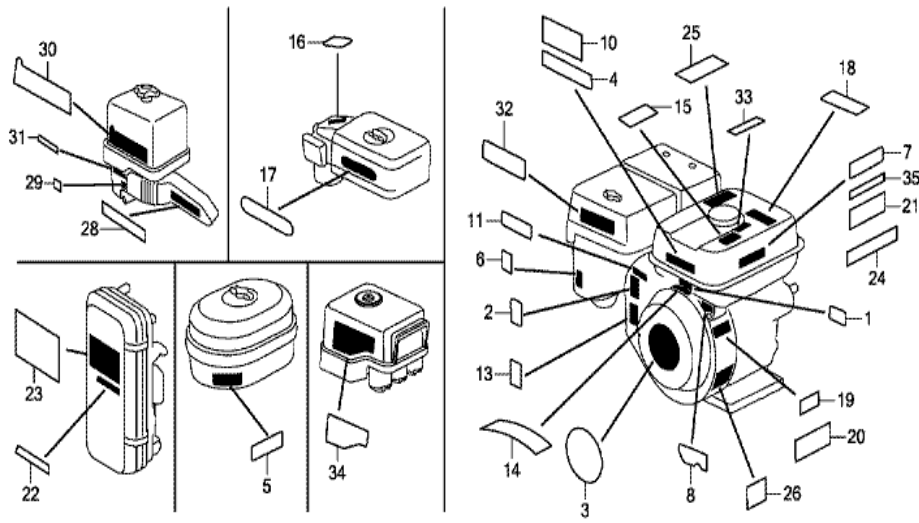

Z1D0E2800K

Ref	Partnumber	Description	GX270T	Serial Numbers
001	87135-ZE2-020	LABEL, E-SPEC (15.5X27.5)	1	
003	87521-ZH9-030	EMBLEM (GX270 9.0)	1	1092598
003	87521-ZH9-040	EMBLEM (GX270)	1	1092599
004	87522-Z0T-800	LABEL, CAUTION	2	
006	87528-ZE2-810	MARK, CHOKE (ORANGE)	1	
013	87114-ZH7-000	LABEL, WARNING (NOT CERTIFIED FOR SALE)	1