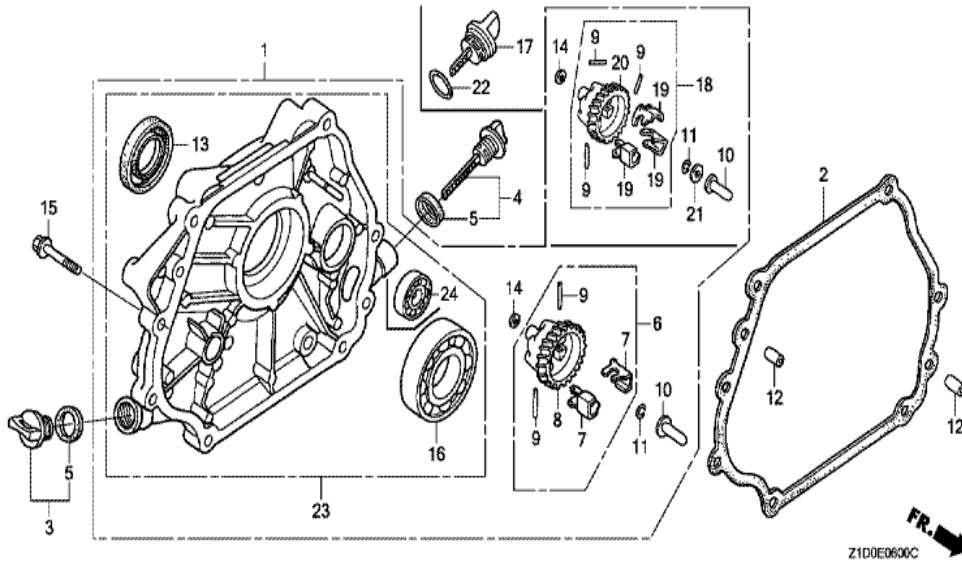

Ref	Partnumber	Description	GX270T	Serial Numbers
001	16551-ZE2-000	ARM, GOVERNOR	1	
002	16555-ZE2-000	ROD, GOVERNOR	1	
003	16561-ZE2-000	SPRING, GOVERNOR (L=145.0MM) (WIRE DIAME	1	
004	16562-ZE2-000	SPRING, THROTTLE RETURN	1	
007	16570-ZE2-W20	CONTROL ASSY. (REMOTE)	1	
010	16571-ZE2-W00	LEVER, CONTROL	1	
011	16574-ZE1-000	SPRING, LEVER	1	
012	16575-ZE2-W00	WASHER, CONTROL LEVER	1	
013	16576-891-000	HOLDER, CABLE	1	
014	16578-ZE1-000	SPACER, CONTROL LEVER	1	
015	16581-ZE2-W00	BASE COMP., CONTROL (###)	1	
016	16584-883-300	SPRING, CONTROL ADJUSTING	1	
017	16592-883-310	SPRING, CABLE RETURN	1	
Ref	Partnumber	Description	GX270T	Serial Numbers
020	90013-883-000	BOLT, FLANGE, 6X12 (CT200)	2	
021	90015-ZE5-010	BOLT, GOVERNOR ARM	1	
023	90114-SA0-000	NUT, SELF-LOCK, 6MM	1	
026	93500-050160A	SCREW, PAN, 5X16	1	
027	93500-050280A	SCREW, PAN, 5X28	1	
029	94050-06000	NUT, FLANGE, 6MM	1	

Z1D0E2800K

Ref	Partnumber	Description	GX270T	Serial Numbers
001	87135-ZE2-020	LABEL, E-SPEC (15.5X27.5)	1	
003	87521-ZH9-030	EMBLEM (GX270 9.0)	1	1092598
003	87521-ZH9-040	EMBLEM (GX270)	1	1092599
004	87522-Z0T-800	LABEL, CAUTION	2	
006	87528-ZE2-810	MARK, CHOKE (ORANGE)	1	
013	87114-ZH7-000	LABEL, WARNING (NOT CERTIFIED FOR SALE)	1	

Ref	Partnumber	Description	GX270T	Serial Numbers
001	12000-Z1D-405	BARREL ASSY., CYLINDER (STD.)	1	
003	16541-ZE2-010	SHAFT, GOVERNOR ARM	1	
006	90131-883-000	BOLT, DRAIN PLUG, 12X15	2	
007	90446-KE1-000	WASHER, 8.2X17X0.8	1	
009	91201-Z1D-003	OIL SEAL, 30X46X8 (NOK ASIA)	1	
012	94109-12000	WASHER, DRAIN PLUG, 12MM	2	
013	94251-10000	PIN, LOCK, 10MM	1	