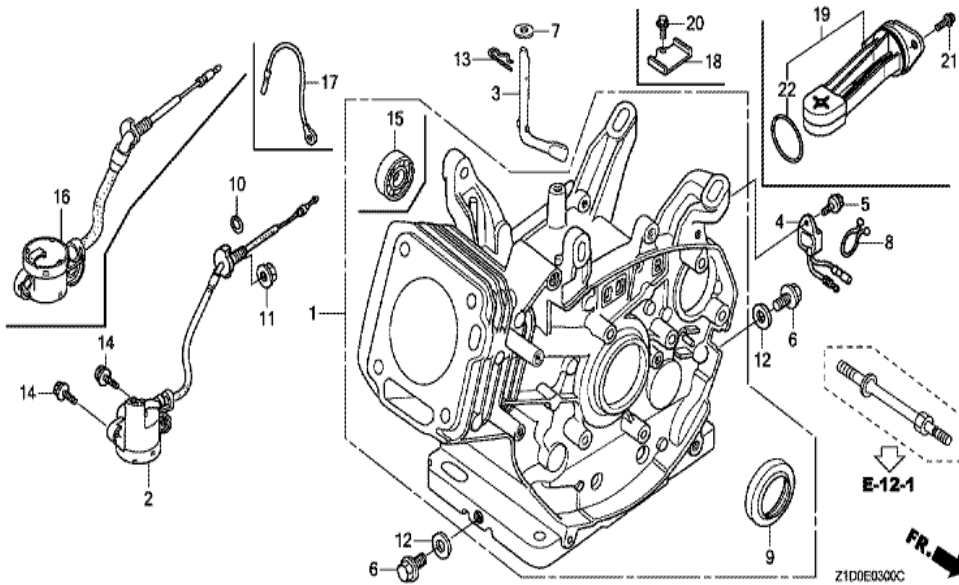

Ref	Partnumber	Description	GX270T	Serial Numbers
001	12000-Z1D-405	BARREL ASSY., CYLINDER (STD.)	1	
003	16541-ZE2-010	SHAFT, GOVERNOR ARM	1	
006	90131-883-000	BOLT, DRAIN PLUG, 12X15	2	
007	90446-KE1-000	WASHER, 8.2X17X0.8	1	
009	91201-Z1D-003	OIL SEAL, 30X46X8 (NOK ASIA)	1	
012	94109-12000	WASHER, DRAIN PLUG, 12MM	2	
013	94251-10000	PIN, LOCK, 10MM	1