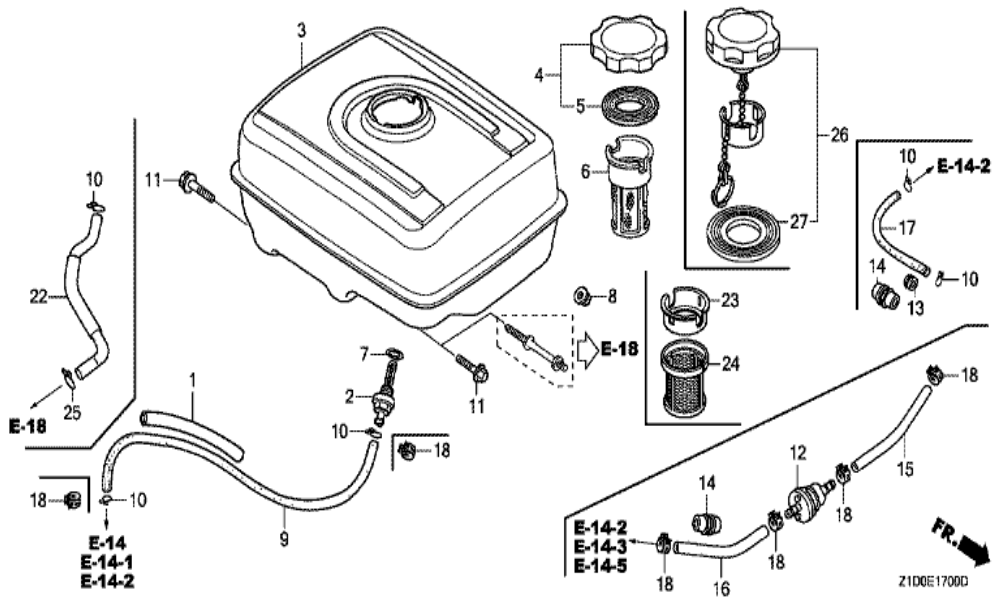

Ref	Partnumber	Description	GX270T	Serial Numbers
001	16854-ZH8-000	RUBBER, SUPPORTER (107MM)	1	
002	16955-ZE1-000	JOINT, FUEL TANK	1	1194370
002	16955-ZE1-010	JOINT, FUEL TANK	1	1194371
003	17510-ZE2-020ZA	TANK COMP., FUEL *NH31 *	1	
004	17620-Z0T-813	CAP COMP., FUEL FILLER (CHROME PLATED) (	1	
004	17620-Z1T-800	CAP COMP., FUEL FILLER (CHROME PLATED) (	1	1176432
005	17631-Z0T-801	PACKING, FUEL FILLER CAP (39X62X3) (RADI	1	
005	17631-Z1T-800	PACKING, FUEL FILLER CAP (39X62X3) (TOUY	1	1176432
007	91353-671-004	O-RING, 14MM (NOK)	1	
008	94050-08000	NUT, FLANGE, 8MM	2	
009	95001-4522240	TUBE, FUEL, 4.5X222 (95001-45001-60M)	1	
010	95002-02080	CLIP, TUBE (B8)	2	
011	95701-0802500	BOLT, FLANGE, 8X25	2