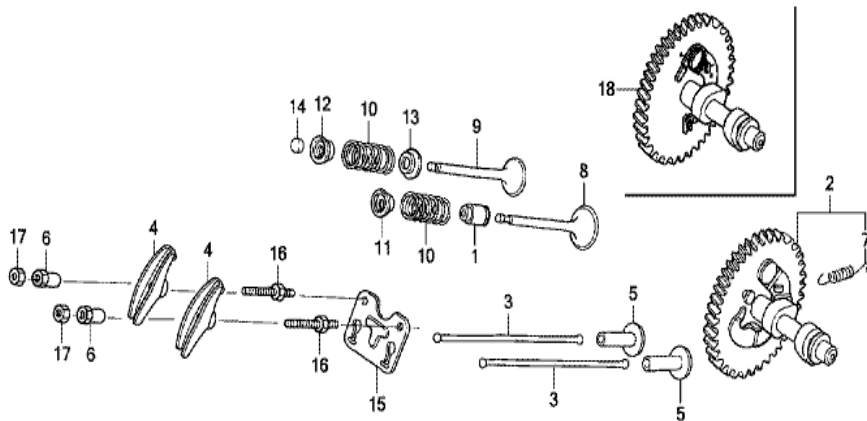

Ref	Partnumber	Description	GX270T	Serial Numbers
002	13310-ZH9-601	CRANKSHAFT COMP.	1	
007	90745-ZE2-600	KEY, 6.3X6.3X43	1	
008	91001-ZH9-003	BEARING, RADIAL BALL (6206 SH)	1	

Z1D0-E0800

<u>Ref</u>	<u>Partnumber</u>	<u>Description</u>	<u>GX270T</u>	<u>Serial Numbers</u>
001	13010-Z1D-801	RING SET, PISTON (STD.) (RIKEN)	1	1124482
001	13010-Z5H-004	RING SET, PISTON (STD.) (TPR)	1	1124483
001	13010-Z5K-003	RING SET, PISTON (STD.) (RIKEN)	1	1124483
001	13011-Z1D-801	RING SET, PISTON (0.25) (RIKEN)	(1)	1124482
001	13011-Z5H-004	RING SET, PISTON (0.25) (TPR)	(1)	1124483
001	13011-Z5K-003	RING SET, PISTON (0.25) (RIKEN)	(1)	1124483
001	13012-Z1D-801	RING SET, PISTON (0.50) (RIKEN)	(1)	1124482
001	13012-Z5H-004	RING SET, PISTON (0.50) (TPR)	(1)	1124483
001	13012-Z5K-003	RING SET, PISTON (0.50) (RIKEN)	(1)	1124483
001	13013-Z1D-801	RING SET, PISTON (0.75) (RIKEN)	(1)	1124482
001	13013-Z5H-004	RING SET, PISTON (0.75) (TPR)	(1)	1124483
001	13013-Z5K-003	RING SET, PISTON (0.75) (RIKEN)	(1)	1124483
002	13101-ZH9-000	PISTON (STD.)	1	1124482
<u>Ref</u>	<u>Partnumber</u>	<u>Description</u>	<u>GX270T</u>	<u>Serial Numbers</u>
002	13101-ZH9-010	PISTON (STD.)	1	1124483
002	13102-ZH9-000	PISTON (0.25)	(1)	1124482
002	13102-ZH9-010	PISTON (0.25)	(1)	1124483
002	13103-ZH9-000	PISTON (0.50)	(1)	1124482
002	13103-ZH9-010	PISTON (0.50)	(1)	1124483
002	13104-ZH9-000	PISTON (0.75)	(1)	1124482
002	13104-ZH9-010	PISTON (0.75)	(1)	1124483
003	13111-ZE2-000	PIN, PISTON	1	
004	13200-Z1D-000	ROD ASSY., CONNECTING (STD.)	1	
004	13200-Z1D-305	ROD ASSY., CONNECTING (0.25 UNDER SIZE)	(1)	
005	90001-ZE8-000	BOLT, CONNECTING ROD	2	
006	90551-ZE1-000	CLIP, PISTON PIN, 18MM	2	