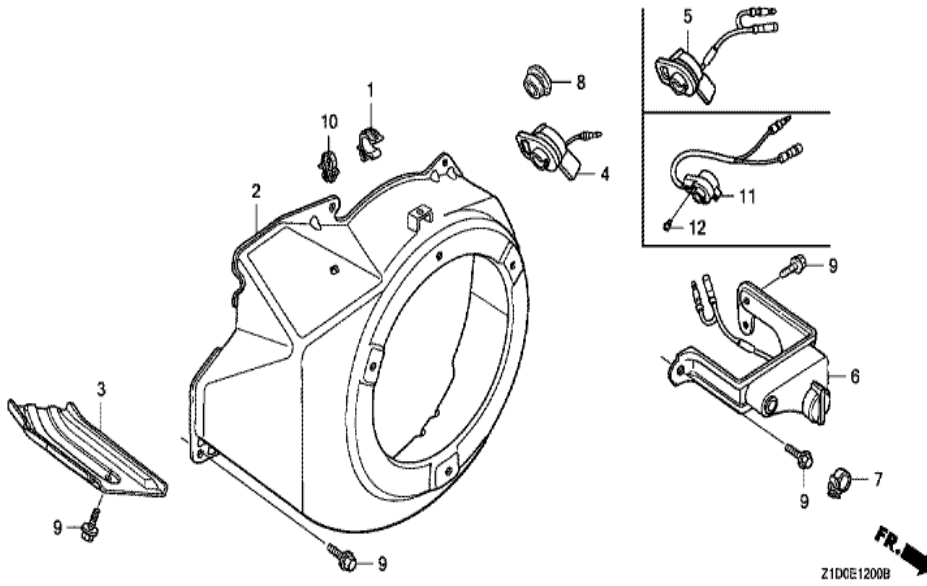

Z1D0E1100B

<u>Ref</u>	<u>Partnumber</u>	<u>Description</u>	<u>GX270T</u>	<u>Serial Numbers</u>
001	28400-ZE2-W01ZN	STARTER ASSY., RECOIL *R280 *	1	1182150
001	28400-ZE2-W02ZN	STARTER ASSY., RECOIL *R280*	1	1182151
002	28410-ZE2-W01ZN	CASE COMP., RECOIL STARTER *R280 *	1	
003	28421-ZE2-W01	PULLEY, RECOIL STARTER	1	
004	28422-ZE2-W01	RATCHET, STARTER	2	
005	28441-ZE2-W01	SPRING, FRICTION	1	
006	28442-ZE2-W01	SPRING, STARTER RETURN	1	
007	28443-ZE2-W01	SPRING, RATCHET	2	
008	28444-ZE2-W01	RETAINER, SPRING	1	
009	28461-ZE2-W02	GRIP, STARTER	1	1182150
009	28461-ZE2-W03	GRIP, STARTER	1	1182151
010	28462-ZE2-W11	ROPE, RECOIL STARTER	1	
011	90004-ZE2-W01	SCREW, CENTER	1	
<u>Ref</u>	<u>Partnumber</u>	<u>Description</u>	<u>GX270T</u>	<u>Serial Numbers</u>
012	90008-ZE2-003	BOLT, FLANGE, 6X10	3	

<u>Ref</u>	<u>Partnumber</u>	<u>Description</u>	<u>GX270T</u>	<u>Serial Numbers</u>
001	16731-ZE2-003	CLIP, TUBE	1	
002	19610-ZE2-010ZL	COVER COMP., FAN *R280 *	1	
003	19631-ZE2-D00	SHROUD	1	
004	35120-Z0D-V81	SWITCH ASSY., ENGINE STOP	1	
007	36103-ZE1-000	HOLDER, STOP SWITCH CORD	1	
009	90013-883-000	BOLT, FLANGE, 6X12 (CT200)	6	