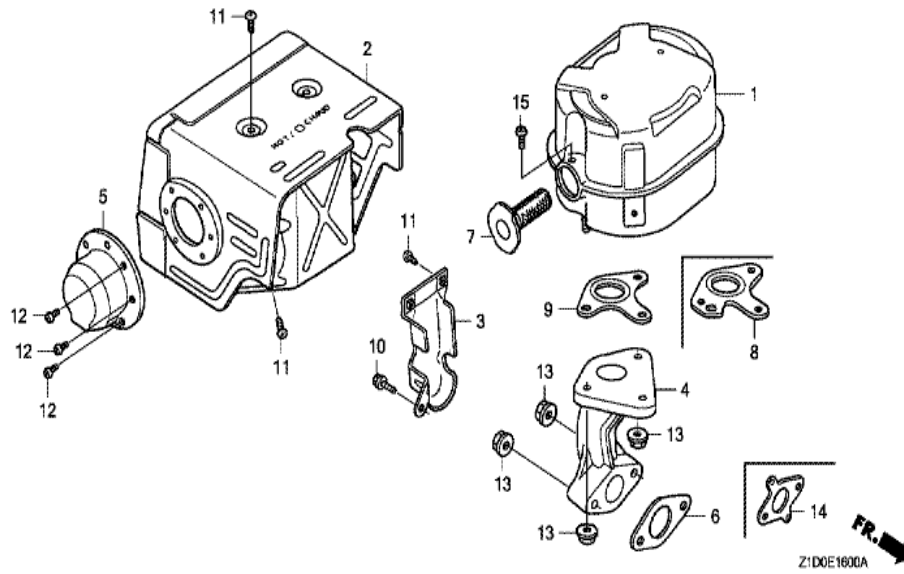

Z1D0E1600A

Ref	Partnumber	Description	GX270T	Serial Numbers
001	18310-ZE2-W01	MUFFLER COMP.	1	
002	18320-ZE2-W01	PROTECTOR COMP., MUFFLER (STD.)	1	
004	18330-ZE2-W00	PIPE, EX.	1	
006	18333-Z1C-801	GASKET, EX. PIPE	1	1060425
006	18333-ZE3-800	GASKET, EX. PIPE	1	1060424
009	18381-Z1C-801	GASKET, MUFFLER (THAI LEAKLESS)	1	1060425
009	18381-ZE2-800	GASKET, MUFFLER (NIPPON LEAKLESS)	1	1060424
011	90050-ZE1-000	SCREW, TAPPING, 5X8	4	
013	94050-08000	NUT, FLANGE, 8MM	5