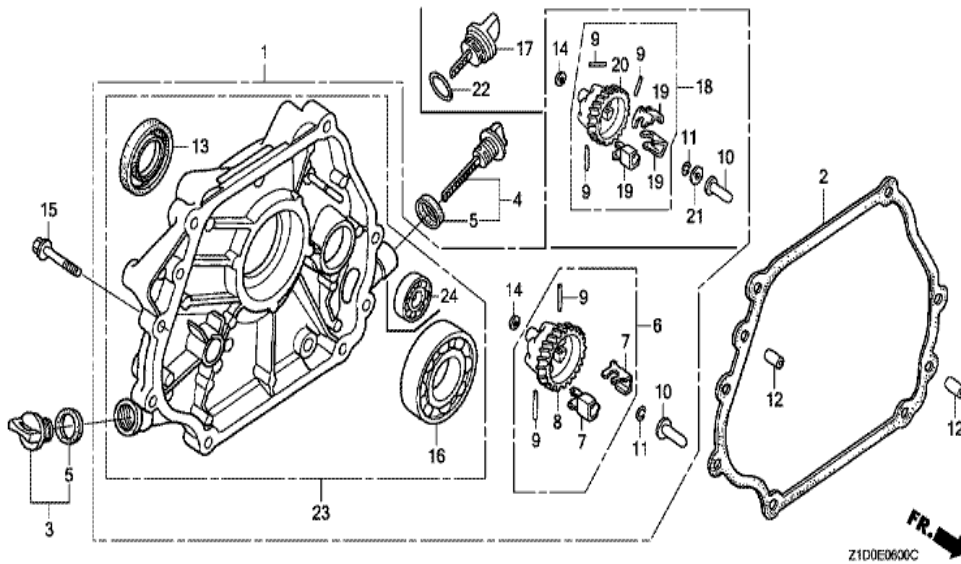

Ref	Partnumber	Description	GX270T	Serial Numbers
001	16551-ZE2-000	ARM, GOVERNOR	1	
002	16555-ZE2-000	ROD, GOVERNOR	1	
003	16561-ZE2-000	SPRING, GOVERNOR (L=145.0MM) (WIRE DIAME	1	
004	16562-ZE2-000	SPRING, THROTTLE RETURN	1	
007	16570-ZE2-W20	CONTROL ASSY. (REMOTE)	1	
010	16571-ZE2-W00	LEVER, CONTROL	1	
011	16574-ZE1-000	SPRING, LEVER	1	
012	16575-ZE2-W00	WASHER, CONTROL LEVER	1	
013	16576-891-000	HOLDER, CABLE	1	
014	16578-ZE1-000	SPACER, CONTROL LEVER	1	
015	16581-ZE2-W00	BASE COMP., CONTROL (###)	1	
016	16584-883-300	SPRING, CONTROL ADJUSTING	1	
017	16592-883-310	SPRING, CABLE RETURN	1	
Ref	Partnumber	Description	GX270T	Serial Numbers
020	90013-883-000	BOLT, FLANGE, 6X12 (CT200)	2	
021	90015-ZE5-010	BOLT, GOVERNOR ARM	1	
023	90114-SA0-000	NUT, SELF-LOCK, 6MM	1	
026	93500-050160A	SCREW, PAN, 5X16	1	
027	93500-050280A	SCREW, PAN, 5X28	1	
029	94050-06000	NUT, FLANGE, 6MM	1	

Z1D0E2800K

Ref	Partnumber	Description	GX270T	Serial Numbers
001	87135-ZE2-020	LABEL, E-SPEC (15.5X27.5)	1	
003	87521-ZH9-030	EMBLEM (GX270 9.0)	1	1092598
003	87521-ZH9-040	EMBLEM (GX270)	1	1092599
004	87522-Z0T-800	LABEL, CAUTION	2	
006	87528-ZE2-810	MARK, CHOKE (ORANGE)	1	
013	87114-ZH7-000	LABEL, WARNING (NOT CERTIFIED FOR SALE)	1	

Z1DGE29000

Ref	Partnumber	Description	GX270T	Serial Numbers
002	89000-ZB6-000	TOOL KIT	1	
008	99005-01000	BAR A, HANDLE	1	
009	99001-10120	SPANNER, 10X12	1	
012	99003-30000	DRIVER 3, MINUS SCREW (NO.2)	1	
013	99003-50000	GRIP, SCREW DRIVER	1	
014	99004-21003	WRENCH, BOX (P21)	1	
015	99008-02000	BAG, TOOL, 200MM	1	

Ref	Partnumber	Description	GX270T	Serial Numbers
001	12000-Z1D-405	BARREL ASSY., CYLINDER (STD.)	1	
003	16541-ZE2-010	SHAFT, GOVERNOR ARM	1	
006	90131-883-000	BOLT, DRAIN PLUG, 12X15	2	
007	90446-KE1-000	WASHER, 8.2X17X0.8	1	
009	91201-Z1D-003	OIL SEAL, 30X46X8 (NOK ASIA)	1	
012	94109-12000	WASHER, DRAIN PLUG, 12MM	2	
013	94251-10000	PIN, LOCK, 10MM	1	