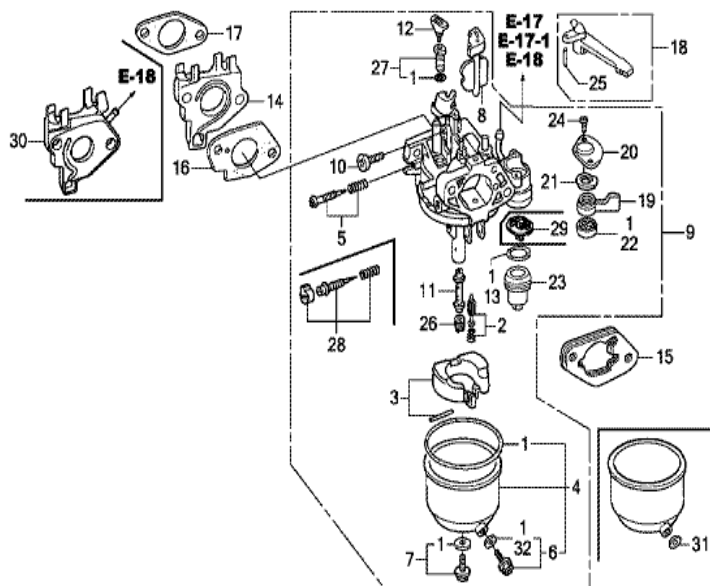

Z1D0E1100B

<u>Ref</u>	<u>Partnumber</u>	<u>Description</u>	<u>GX270T</u>	<u>Serial Numbers</u>
001	28400-ZE2-W01ZN	STARTER ASSY., RECOIL *R280 *	1	1182150
001	28400-ZE2-W02ZN	STARTER ASSY., RECOIL *R280*	1	1182151
002	28410-ZE2-W01ZN	CASE COMP., RECOIL STARTER *R280 *	1	
003	28421-ZE2-W01	PULLEY, RECOIL STARTER	1	
004	28422-ZE2-W01	RATCHET, STARTER	2	
005	28441-ZE2-W01	SPRING, FRICTION	1	
006	28442-ZE2-W01	SPRING, STARTER RETURN	1	
007	28443-ZE2-W01	SPRING, RATCHET	2	
008	28444-ZE2-W01	RETAINER, SPRING	1	
009	28461-ZE2-W02	GRIP, STARTER	1	1182150
009	28461-ZE2-W03	GRIP, STARTER	1	1182151
010	28462-ZE2-W11	ROPE, RECOIL STARTER	1	
011	90004-ZE2-W01	SCREW, CENTER	1	
<u>Ref</u>	<u>Partnumber</u>	<u>Description</u>	<u>GX270T</u>	<u>Serial Numbers</u>
012	90008-ZE2-003	BOLT, FLANGE, 6X10	3	

<u>Ref</u>	<u>Partnumber</u>	<u>Description</u>	<u>GX270T</u>	<u>Serial Numbers</u>
001	16731-ZE2-003	CLIP, TUBE	1	
002	19610-ZE2-010ZL	COVER COMP., FAN *R280 *	1	
003	19631-ZE2-D00	SHROUD	1	
004	35120-Z0D-V81	SWITCH ASSY., ENGINE STOP	1	
007	36103-ZE1-000	HOLDER, STOP SWITCH CORD	1	
009	90013-883-000	BOLT, FLANGE, 6X12 (CT200)	6	

Ref	Partnumber	Description	GX270T	Serial Numbers
001	12000-Z1D-405	BARREL ASSY., CYLINDER (STD.)	1	
003	16541-ZE2-010	SHAFT, GOVERNOR ARM	1	
006	90131-883-000	BOLT, DRAIN PLUG, 12X15	2	
007	90446-KE1-000	WASHER, 8.2X17X0.8	1	
009	91201-Z1D-003	OIL SEAL, 30X46X8 (NOK ASIA)	1	
012	94109-12000	WASHER, DRAIN PLUG, 12MM	2	
013	94251-10000	PIN, LOCK, 10MM	1	