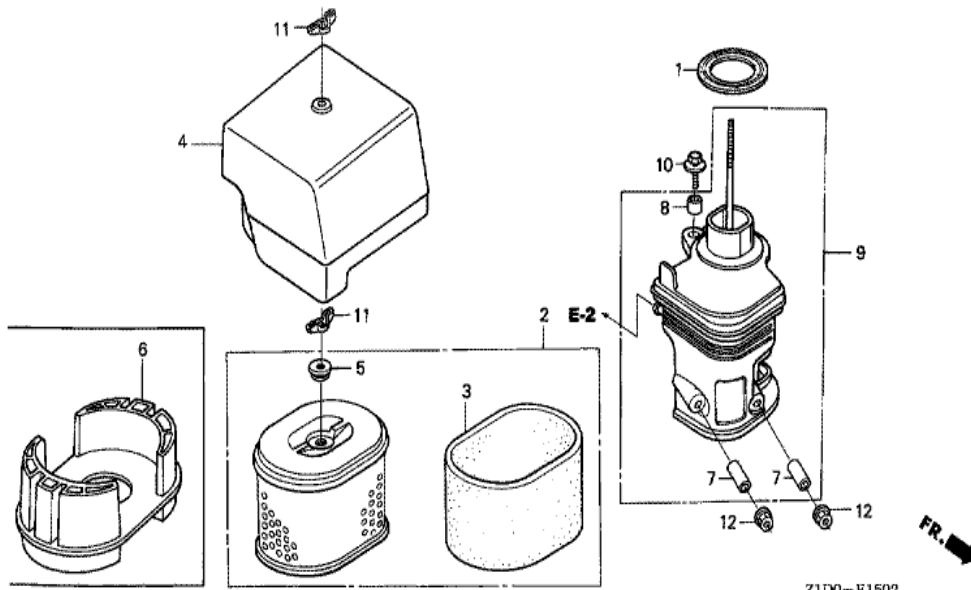

Z1D0-E1502

Ref	Partnumber	Description	GX270T	Serial Numbers
001	16271-ZE2-010	PACKING, ELBOW	1	
002	17210-ZE2-822	ELEMENT, AIR CLEANER (DUAL)	1	
003	17218-ZE2-821	FILTER, OUTER	1	
004	17231-ZH9-820	COVER, AIR CLEANER	1	
005	17232-891-000	GROMMET, AIR CLEANER	1	
007	17238-ZE2-310	COLLAR, AIR CLEANER	2	
008	17239-ZE1-000	COLLAR B, AIR CLEANER	1	
009	17410-ZE2-030	ELBOW COMP,AIR/C	1	
010	90009-Z1C-000	BOLT-WASHER, 6X22	1	
011	90325-044-000	NUT, TOOL BOX SETTING	2	
012	94050-06000	NUT, FLANGE, 6MM	2