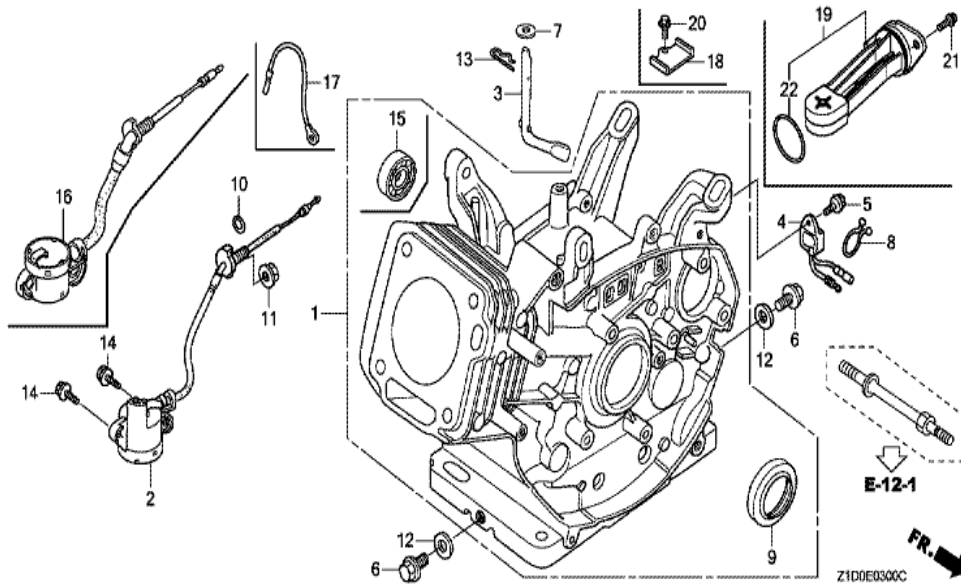

Ref	Partnumber	Description	GX270T	Serial Numbers
001	16551-ZE2-000	ARM, GOVERNOR	1	
002	16555-ZE2-000	ROD, GOVERNOR	1	
003	16561-ZE2-000	SPRING, GOVERNOR (L=145.0MM) (WIRE DIAME	1	
004	16562-ZE2-000	SPRING, THROTTLE RETURN	1	
007	16570-ZE2-W20	CONTROL ASSY. (REMOTE)	1	
010	16571-ZE2-W00	LEVER, CONTROL	1	
011	16574-ZE1-000	SPRING, LEVER	1	
012	16575-ZE2-W00	WASHER, CONTROL LEVER	1	
013	16576-891-000	HOLDER, CABLE	1	
014	16578-ZE1-000	SPACER, CONTROL LEVER	1	
015	16581-ZE2-W00	BASE COMP., CONTROL (###)	1	
016	16584-883-300	SPRING, CONTROL ADJUSTING	1	
017	16592-883-310	SPRING, CABLE RETURN	1	
Ref	Partnumber	Description	GX270T	Serial Numbers
020	90013-883-000	BOLT, FLANGE, 6X12 (CT200)	2	
021	90015-ZE5-010	BOLT, GOVERNOR ARM	1	
023	90114-SA0-000	NUT, SELF-LOCK, 6MM	1	
026	93500-050160A	SCREW, PAN, 5X16	1	
027	93500-050280A	SCREW, PAN, 5X28	1	
029	94050-06000	NUT, FLANGE, 6MM	1	

Ref	Partnumber	Description	GX270T	Serial Numbers
001	12000-Z1D-405	BARREL ASSY., CYLINDER (STD.)	1	
003	16541-ZE2-010	SHAFT, GOVERNOR ARM	1	
006	90131-883-000	BOLT, DRAIN PLUG, 12X15	2	
007	90446-KE1-000	WASHER, 8.2X17X0.8	1	
009	91201-Z1D-003	OIL SEAL, 30X46X8 (NOK ASIA)	1	
012	94109-12000	WASHER, DRAIN PLUG, 12MM	2	
013	94251-10000	PIN, LOCK, 10MM	1	