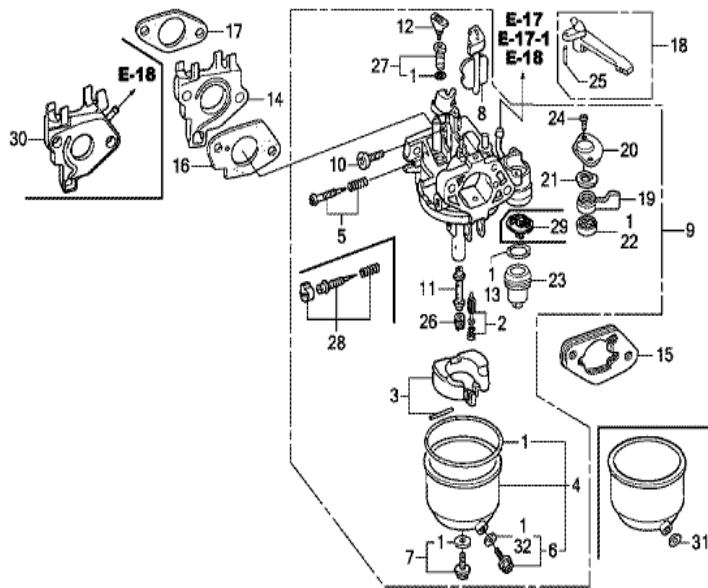

Z1D0E1100B

Ref	Partnumber	Description	GX270T	Serial Numbers
001	28400-ZE2-W01ZN	STARTER ASSY., RECOIL *R280 *	1	
002	28410-ZE2-W01ZN	CASE COMP., RECOIL STARTER *R280 *	1	
003	28421-ZE2-W01	PULLEY, RECOIL STARTER	1	
004	28422-ZE2-W01	RATCHET, STARTER	2	
005	28441-ZE2-W01	SPRING, FRICTION	1	
006	28442-ZE2-W01	SPRING, STARTER RETURN	1	
007	28443-ZE2-W01	SPRING, RATCHET	2	
008	28444-ZE2-W01	RETAINER, SPRING	1	
009	28461-ZE2-W02	GRIP, STARTER	1	
010	28462-ZE2-W11	ROPE, RECOIL STARTER	1	
011	90004-ZE2-W01	SCREW, CENTER	1	
012	90008-ZE2-003	BOLT, FLANGE, 6X10	3	

Ref	Partnumber	Description	GX270T	Serial Numbers
001	16731-ZE2-003	CLIP, TUBE	1	
002	19610-ZE2-010ZL	COVER COMP., FAN *R280 *	1	
003	19631-ZE2-D00	SHROUD	1	
005	36100-ZF6-P81	SWITCH ASSY., ENGINE STOP	1	
009	90013-883-000	BOLT, FLANGE, 6X12 (CT200)	6	