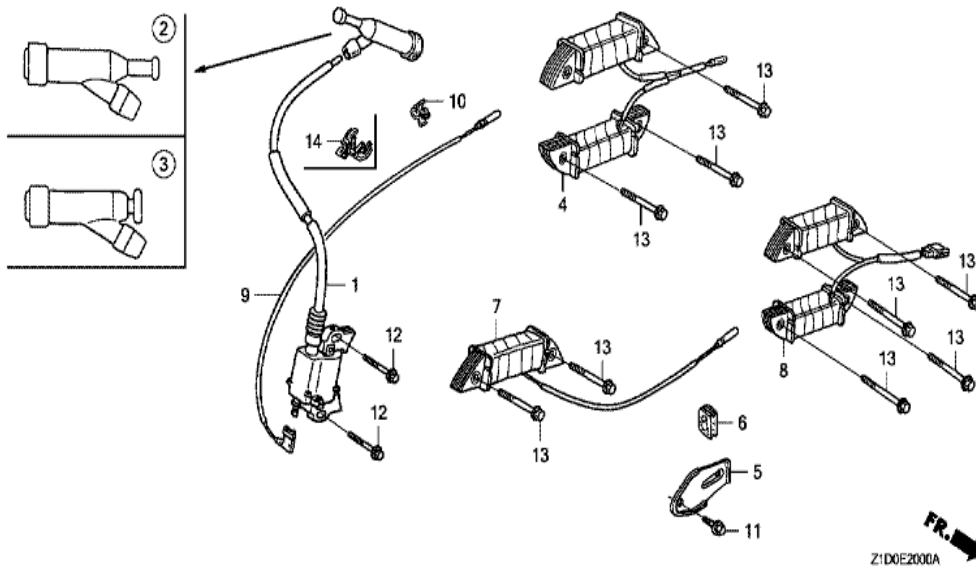

Ref	Partnumber	Description	GX270T	Serial Numbers
001	16854-ZH8-000	RUBBER, SUPPORTER (107MM)	1	
002	16955-ZE1-000	JOINT, FUEL TANK	1	
003	17510-ZE2-020ZA	TANK COMP., FUEL *NH31 *	1	
004	17620-ZOT-813	CAP COMP., FUEL FILLER (CHROME PLATED) (1	
005	17631-ZOT-801	PACKING, FUEL FILLER CAP (39X62X3) (RADI	1	
007	91353-671-004	O-RING, 14MM (NOK)	1	
008	94050-08000	NUT, FLANGE, 8MM	2	
009	95001-4522240	TUBE, FUEL, 4.5X222 (95001-45001-60M)	1	
010	95002-02080	CLIP, TUBE (B8)	2	
011	95701-0802500	BOLT, FLANGE, 8X25	2	

Ref	Partnumber	Description	GX270T	Serial Numbers
001	12200-Z1D-405	HEAD COMP., CYLINDER	1	
002	12204-ZE2-306	GUIDE, IN. VALVE (O.S.)	1	
003	12205-ZE2-305	GUIDE, EX. VALVE (OS)	1	
004	12216-ZE2-300	CLIP, VALVE GUIDE	1	
005	12251-ZH9-000	GASKET, CYLINDER HEAD	1	
005	12251-ZH9-000	GASKET, CYLINDER HEAD	1	
006	12310-ZE2-020	COVER COMP., HEAD	1	
007	12391-ZE2-020	PACKING, HEAD COVER	1	
008	90014-ZE2-000	BOLT, HEAD COVER	1	
009	90042-ZE2-000	BOLT, STUD, 8X123	2	
010	90441-ZE2-010	WASHER COMP., HEAD COVER	1	
011	92900-080320E	BOLT, STUD, 8X32	2	
013	94301-12200	DOWEL PIN, 12X20	2	
Ref	Partnumber	Description	GX270T	Serial Numbers
014	95005-1110030	TUBE, 11X100 (95005-11001-30M)	1	
015	95701-1008000	BOLT, FLANGE, 10X80	4	
016	98079-55876	PLUG, SPARK (BPR5ES) (NGK)	(1)	
016	98079-56876	PLUG, SPARK (BPR6ES) (NGK)	1	