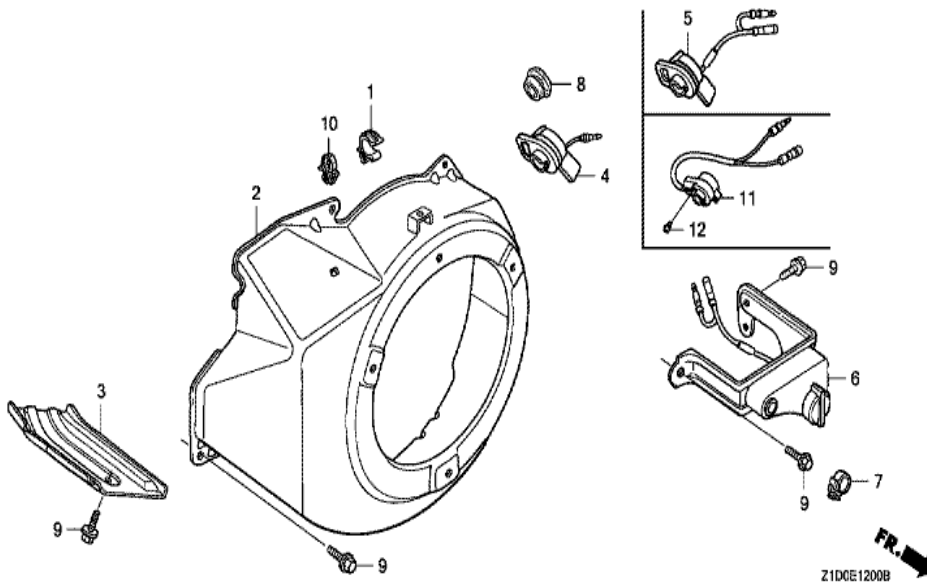

Z1D0E1100B

Ref	Partnumber	Description	GX270T	Serial Numbers
001	28400-ZE2-W01ZN	STARTER ASSY., RECOIL *R280 *	1	
002	28410-ZE2-W01ZN	CASE COMP., RECOIL STARTER *R280 *	1	
003	28421-ZE2-W01	PULLEY, RECOIL STARTER	1	
004	28422-ZE2-W01	RATCHET, STARTER	2	
005	28441-ZE2-W01	SPRING, FRICTION	1	
006	28442-ZE2-W01	SPRING, STARTER RETURN	1	
007	28443-ZE2-W01	SPRING, RATCHET	2	
008	28444-ZE2-W01	RETAINER, SPRING	1	
009	28461-ZE2-W02	GRIP, STARTER	1	
010	28462-ZE2-W11	ROPE, RECOIL STARTER	1	
011	90004-ZE2-W01	SCREW, CENTER	1	
012	90008-ZE2-003	BOLT, FLANGE, 6X10	3	

Ref	Partnumber	Description	GX270T	Serial Numbers
001	16731-ZE2-003	CLIP, TUBE	1	
002	19610-ZE2-010ZL	COVER COMP., FAN *R280 *	1	
003	19631-ZE2-D00	SHROUD	1	
005	36100-ZF6-P81	SWITCH ASSY., ENGINE STOP	1	
009	90013-883-000	BOLT, FLANGE, 6X12 (CT200)	6	