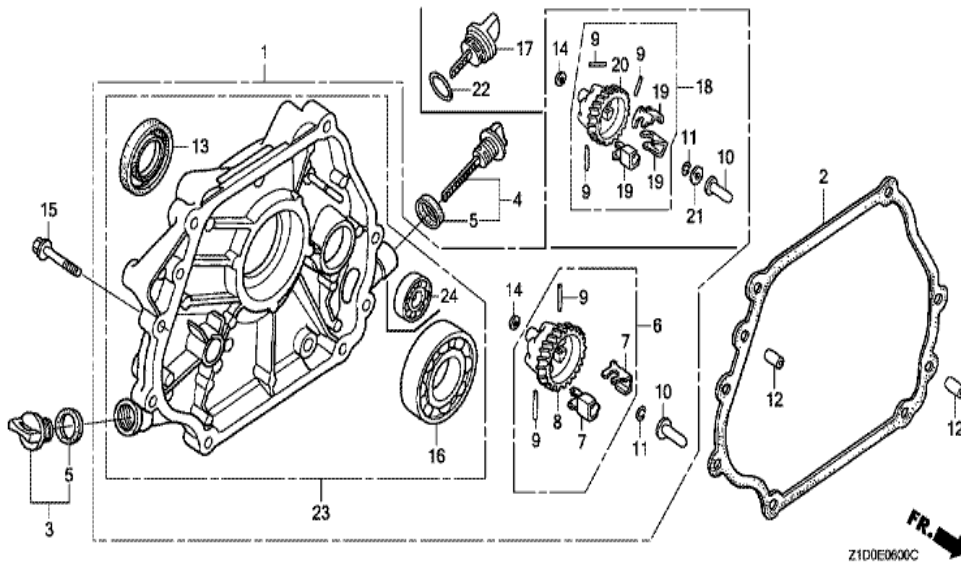

Ref	Partnumber	Description	GX270T	Serial Numbers
001	16551-ZE2-000	ARM, GOVERNOR	1	
002	16555-ZE2-000	ROD, GOVERNOR	1	
003	16561-ZE2-000	SPRING, GOVERNOR (L=145.0MM) (WIRE DIAME	1	
004	16562-ZE2-000	SPRING, THROTTLE RETURN	1	
007	16570-ZE2-W20	CONTROL ASSY. (REMOTE)	1	
010	16571-ZE2-W00	LEVER, CONTROL	1	
011	16574-ZE1-000	SPRING, LEVER	1	
012	16575-ZE2-W00	WASHER, CONTROL LEVER	1	
013	16576-891-000	HOLDER, CABLE	1	
014	16578-ZE1-000	SPACER, CONTROL LEVER	1	
015	16581-ZE2-W00	BASE COMP., CONTROL (###)	1	
016	16584-883-300	SPRING, CONTROL ADJUSTING	1	
017	16592-883-310	SPRING, CABLE RETURN	1	
Ref	Partnumber	Description	GX270T	Serial Numbers
020	90013-883-000	BOLT, FLANGE, 6X12 (CT200)	2	
021	90015-ZE5-010	BOLT, GOVERNOR ARM	1	
023	90114-SA0-000	NUT, SELF-LOCK, 6MM	1	
026	93500-050160A	SCREW, PAN, 5X16	1	
027	93500-050280A	SCREW, PAN, 5X28	1	
029	94050-06000	NUT, FLANGE, 6MM	1	

Ref	Partnumber	Description	GX270T	Serial Numbers
001	12000-Z1D-406	BARREL ASSY., CYLINDER (ALERT)	1	
002	15510-ZE2-043	SWITCH ASSY., OIL LEVEL	1	
003	16541-ZE2-010	SHAFT, GOVERNOR ARM	1	
004	34150-ZH7-003	ALERT UNIT, OIL	1	
005	90013-883-000	BOLT, FLANGE, 6X12 (CT200)	1	
006	90131-883-000	BOLT, DRAIN PLUG, 12X15	2	
007	90446-KE1-000	WASHER, 8.2X17X0.8	1	
009	91201-Z1D-003	OIL SEAL, 30X46X8 (NOK ASIA)	1	
010	91353-671-004	O-RING, 14MM (NOK)	1	
011	94050-10000	NUT, FLANGE, 10MM	1	
012	94109-12000	WASHER, DRAIN PLUG, 12MM	2	
013	94251-10000	PIN, LOCK, 10MM	1	
014	95701-0601200	BOLT, FLANGE, 6X12	2	