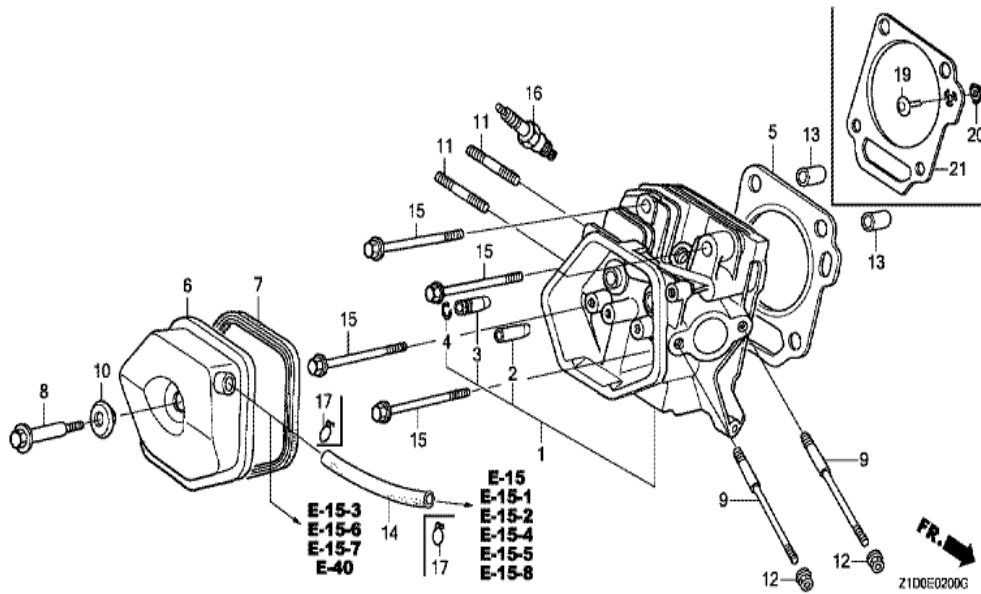

Z1D0E1601A

Ref	Partnumber	Description	GX270T	Serial Numbers
001	18310-ZE2-W61	MUFFLER COMP. (100DB)	1	
002	18320-ZE2-W61	PROTECTOR COMP., MUFFLER	1	
003	18330-ZH9-N00	PIPE, EX.	1	
004	18333-ZF6-W01	GASKET, EX. PIPE	1	
005	18381-ZE2-800	GASKET, MUFFLER (NIPPON LEAKLESS)	1	
006	90006-ZE2-000	SCREW, TAPPING, 6X10	1	
007	90050-ZE1-000	SCREW, TAPPING, 5X8	4	
008	94050-08000	NUT, FLANGE, 8MM	5	

Ref	Partnumber	Description	GX270T	Serial Numbers
001	16854-ZH8-000	RUBBER, SUPPORTER (107MM)	1	
002	16955-ZE1-000	JOINT, FUEL TANK	1	
003	17510-ZE2-020ZA	TANK COMP., FUEL *NH31 *	1	
004	17620-ZOT-813	CAP COMP., FUEL FILLER (CHROME PLATED) (1	
005	17631-ZOT-801	PACKING, FUEL FILLER CAP (39X62X3) (RADI	1	
007	91353-671-004	O-RING, 14MM (NOK)	1	
008	94050-08000	NUT, FLANGE, 8MM	2	
009	95001-4522240	TUBE, FUEL, 4.5X222 (95001-45001-60M)	1	
010	95002-02080	CLIP, TUBE (B8)	2	
011	95701-0802500	BOLT, FLANGE, 8X25	2	

Ref	Partnumber	Description	GX270T	Serial Numbers
001	12200-Z1D-405	HEAD COMP., CYLINDER	1	
002	12204-ZE2-306	GUIDE, IN. VALVE (O.S.)	1	
003	12205-ZE2-305	GUIDE, EX. VALVE (OS)	1	
004	12216-ZE2-300	CLIP, VALVE GUIDE	1	
005	12251-ZH9-000	GASKET, CYLINDER HEAD	1	
005	12251-ZH9-000	GASKET, CYLINDER HEAD	1	
006	12310-ZE2-020	COVER COMP., HEAD	1	
007	12391-ZE2-020	PACKING, HEAD COVER	1	
008	90014-ZE2-000	BOLT, HEAD COVER	1	
009	90042-ZE2-000	BOLT, STUD, 8X123	2	
010	90441-ZE2-010	WASHER COMP., HEAD COVER	1	
011	92900-080320E	BOLT, STUD, 8X32	2	
013	94301-12200	DOWEL PIN, 12X20	2	
Ref	Partnumber	Description	GX270T	Serial Numbers
014	95005-1110030	TUBE, 11X100 (95005-11001-30M)	1	
015	95701-1008000	BOLT, FLANGE, 10X80	4	
016	98079-55876	PLUG, SPARK (BPR5ES) (NGK)	(1)	
016	98079-56876	PLUG, SPARK (BPR6ES) (NGK)	1	