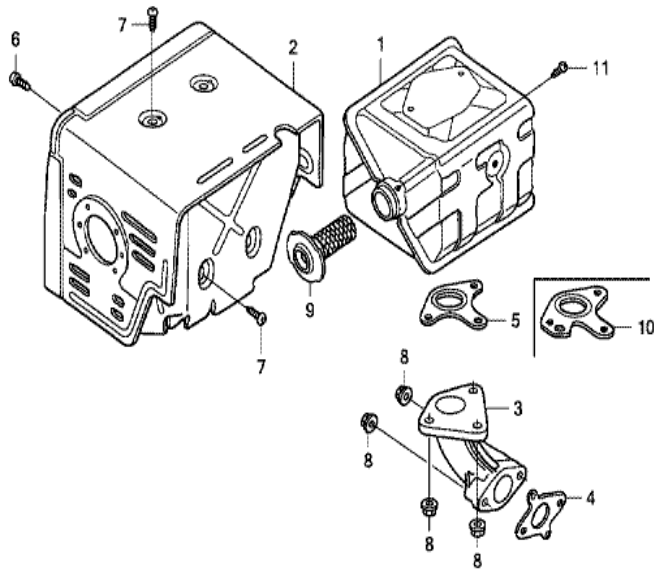

Z1D0E1601A

Ref	Partnumber	Description	GX270T	Serial Numbers
001	18310-ZE2-W61	MUFFLER COMP. (100DB)	1	
002	18320-ZE2-W61	PROTECTOR COMP., MUFFLER	1	
003	18330-ZH9-N00	PIPE, EX.	1	
004	18333-ZF6-W01	GASKET, EX. PIPE	1	
005	18381-ZE2-800	GASKET, MUFFLER (NIPPON LEAKLESS)	1	
006	90006-ZE2-000	SCREW, TAPPING, 6X10	1	
007	90050-ZE1-000	SCREW, TAPPING, 5X8	4	
008	94050-08000	NUT, FLANGE, 8MM	5