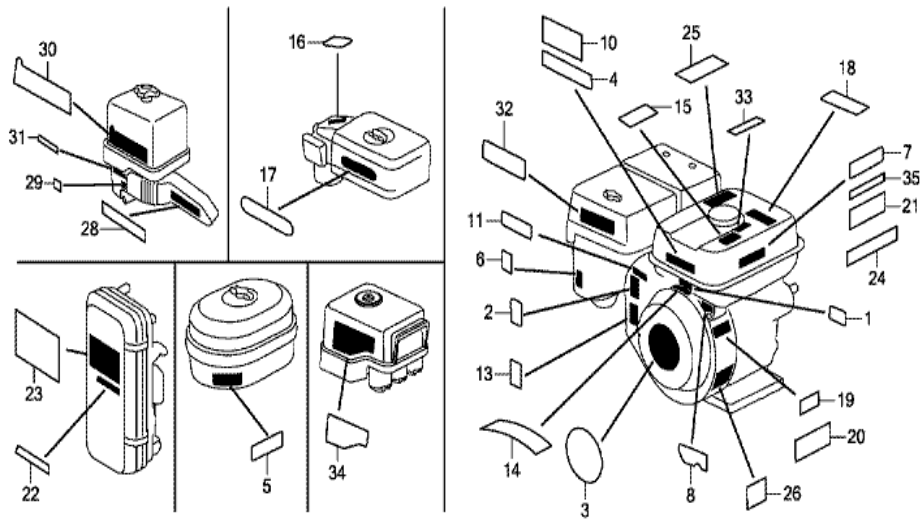

Z1D0E2800K

Ref	Partnumber	Description	GX270T	Serial Numbers
001	87135-ZE2-020	LABEL, E-SPEC (15.5X27.5)	1	
003	87521-ZH9-030	EMBLEM (GX270 9.0)	1	
004	87522-Z0T-800	LABEL, CAUTION	1	
006	87528-ZE2-810	MARK, CHOKE (ORANGE)	1	
007	87532-ZH8-810	MARK, OIL ALERT (ENGLISH)	1