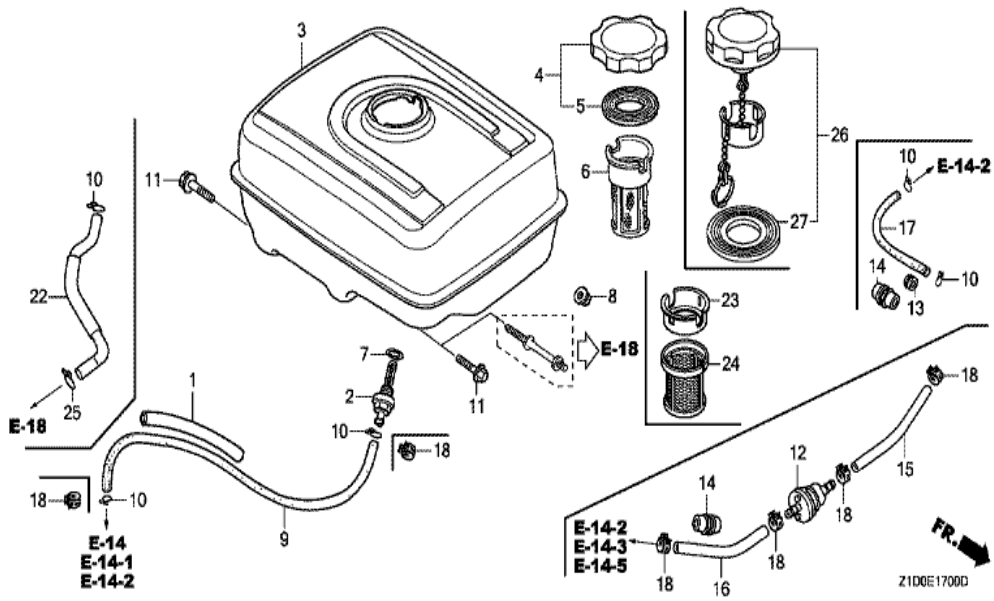

Ref	Partnumber	Description	GX270T	Serial Numbers
001	16854-ZH8-000	RUBBER, SUPPORTER (107MM)	1	
002	16955-ZE1-000	JOINT, FUEL TANK	1	
003	17510-ZE2-020ZA	TANK COMP., FUEL *NH31 *	1	
004	17620-ZOT-813	CAP COMP., FUEL FILLER (CHROME PLATED) (	1	
005	17631-ZOT-801	PACKING, FUEL FILLER CAP (39X62X3) (RADI	1	
007	91353-671-004	O-RING, 14MM (NOK)	1	
008	94050-08000	NUT, FLANGE, 8MM	2	
009	95001-4522240	TUBE, FUEL, 4.5X222 (95001-45001-60M)	1	
010	95002-02080	CLIP, TUBE (B8)	2	
011	95701-0802500	BOLT, FLANGE, 8X25	2