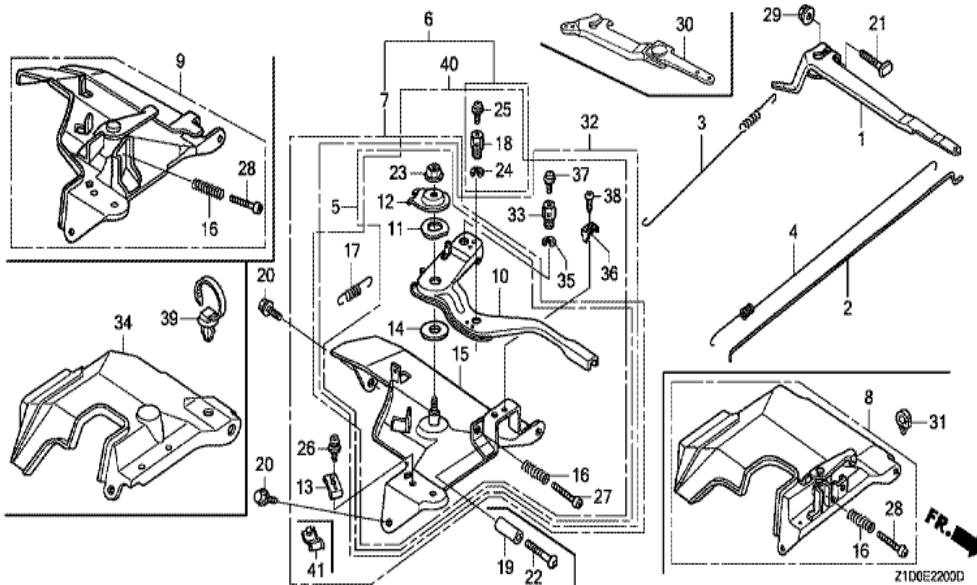

Z1D0-E1900

Ref	Partnumber	Description	GX270T	Serial Numbers
001	19511-ZE2-000	FAN, COOLING	1	
002	28450-ZE2-W11	PULLEY COMP., STARTER (SCREEN GRID)	1	
004	31100-ZE2-010	FLYWHEEL COMP.	1	
008	90201-ZE3-V00	NUT, SPECIAL, 16MM	1	
009	90741-ZE2-000	KEY, SPECIAL WOODRUFF, 25X18	1	

Ref	Partnumber	Description	GX270T	Serial Numbers
001	12200-Z1D-405	HEAD COMP., CYLINDER	1	
002	12204-ZE2-306	GUIDE, IN. VALVE (O.S.)	1	
003	12205-ZE2-305	GUIDE, EX. VALVE (OS)	1	
004	12216-ZE2-300	CLIP, VALVE GUIDE	1	
005	12251-ZH9-000	GASKET, CYLINDER HEAD	1	
005	12251-ZH9-000	GASKET, CYLINDER HEAD	1	
006	12310-ZE2-020	COVER COMP., HEAD	1	
007	12391-ZE2-020	PACKING, HEAD COVER	1	
008	90014-ZE2-000	BOLT, HEAD COVER	1	
009	90042-ZE2-000	BOLT, STUD, 8X123	2	
010	90441-ZE2-010	WASHER COMP., HEAD COVER	1	
011	92900-080320E	BOLT, STUD, 8X32	2	
013	94301-12200	DOWEL PIN, 12X20	2	
Ref	Partnumber	Description	GX270T	Serial Numbers
014	95005-1110030	TUBE, 11X100 (95005-11001-30M)	1	
015	95701-1008000	BOLT, FLANGE, 10X80	4	
016	98079-55876	PLUG, SPARK (BPR5ES) (NGK)	(1)	
016	98079-56876	PLUG, SPARK (BPR6ES) (NGK)	1	

Ref	Partnumber	Description	GX270T	Serial Numbers
001	16551-ZE2-000	ARM, GOVERNOR	1	
002	16555-ZE2-000	ROD, GOVERNOR	1	
003	16561-ZE2-000	SPRING, GOVERNOR (L=145.0MM) (WIRE DIAME	1	
004	16562-ZE2-000	SPRING, THROTTLE RETURN	1	
007	16570-ZE2-W20	CONTROL ASSY. (REMOTE)	1	
010	16571-ZE2-W00	LEVER, CONTROL	1	
011	16574-ZE1-000	SPRING, LEVER	1	
012	16575-ZE2-W00	WASHER, CONTROL LEVER	1	
013	16576-891-000	HOLDER, CABLE	1	
014	16578-ZE1-000	SPACER, CONTROL LEVER	1	
015	16581-ZE2-W00	BASE COMP., CONTROL (###)	1	
016	16584-883-300	SPRING, CONTROL ADJUSTING	1	
017	16592-883-310	SPRING, CABLE RETURN	1	
Ref	Partnumber	Description	GX270T	Serial Numbers
020	90013-883-000	BOLT, FLANGE, 6X12 (CT200)	2	
021	90015-ZE5-010	BOLT, GOVERNOR ARM	1	
023	90114-SA0-000	NUT, SELF-LOCK, 6MM	1	
026	93500-050160A	SCREW, PAN, 5X16	1	
027	93500-050280A	SCREW, PAN, 5X28	1	
029	94050-06000	NUT, FLANGE, 6MM	1	