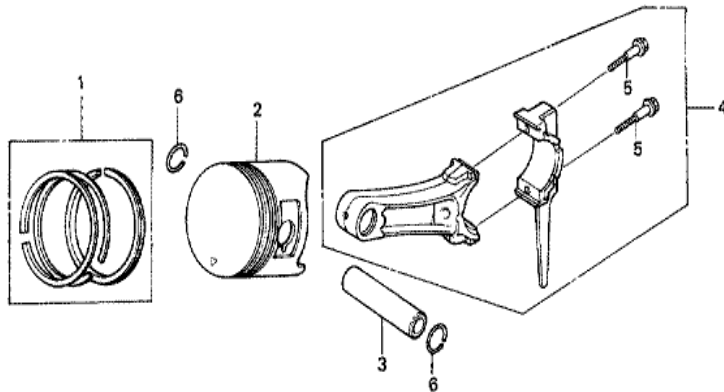

Z1D0-E0800

<u>Ref</u>	<u>Partnumber</u>	<u>Description</u>	<u>GX270T</u>	<u>Serial Numbers</u>
001	13010-Z1D-801	RING SET, PISTON (STD.) (RIKEN)	1	1124482
001	13010-Z5H-004	RING SET, PISTON (STD.) (TPR)	1	1124483
001	13010-Z5K-003	RING SET, PISTON (STD.) (RIKEN)	1	1124483
001	13011-Z1D-801	RING SET, PISTON (0.25) (RIKEN)	(1)	1124482
001	13011-Z5H-004	RING SET, PISTON (0.25) (TPR)	(1)	1124483
001	13011-Z5K-003	RING SET, PISTON (0.25) (RIKEN)	(1)	1124483
001	13012-Z1D-801	RING SET, PISTON (0.50) (RIKEN)	(1)	1124482
001	13012-Z5H-004	RING SET, PISTON (0.50) (TPR)	(1)	1124483
001	13012-Z5K-003	RING SET, PISTON (0.50) (RIKEN)	(1)	1124483
001	13013-Z1D-801	RING SET, PISTON (0.75) (RIKEN)	(1)	1124482
001	13013-Z5H-004	RING SET, PISTON (0.75) (TPR)	(1)	1124483
001	13013-Z5K-003	RING SET, PISTON (0.75) (RIKEN)	(1)	1124483
002	13101-ZH9-000	PISTON (STD.)	1	1124482
<u>Ref</u>	<u>Partnumber</u>	<u>Description</u>	<u>GX270T</u>	<u>Serial Numbers</u>
002	13101-ZH9-010	PISTON (STD.)	1	1124483
002	13102-ZH9-000	PISTON (0.25)	(1)	1124482
002	13102-ZH9-010	PISTON (0.25)	(1)	1124483
002	13103-ZH9-000	PISTON (0.50)	(1)	1124482
002	13103-ZH9-010	PISTON (0.50)	(1)	1124483
002	13104-ZH9-000	PISTON (0.75)	(1)	1124482
002	13104-ZH9-010	PISTON (0.75)	(1)	1124483
003	13111-ZE2-000	PIN, PISTON	1	
004	13200-Z1D-000	ROD ASSY., CONNECTING (STD.)	1	
004	13200-Z1D-305	ROD ASSY., CONNECTING (0.25 UNDER SIZE)	(1)	
005	90001-ZE8-000	BOLT, CONNECTING ROD	2	
006	90551-ZE1-000	CLIP, PISTON PIN, 18MM	2