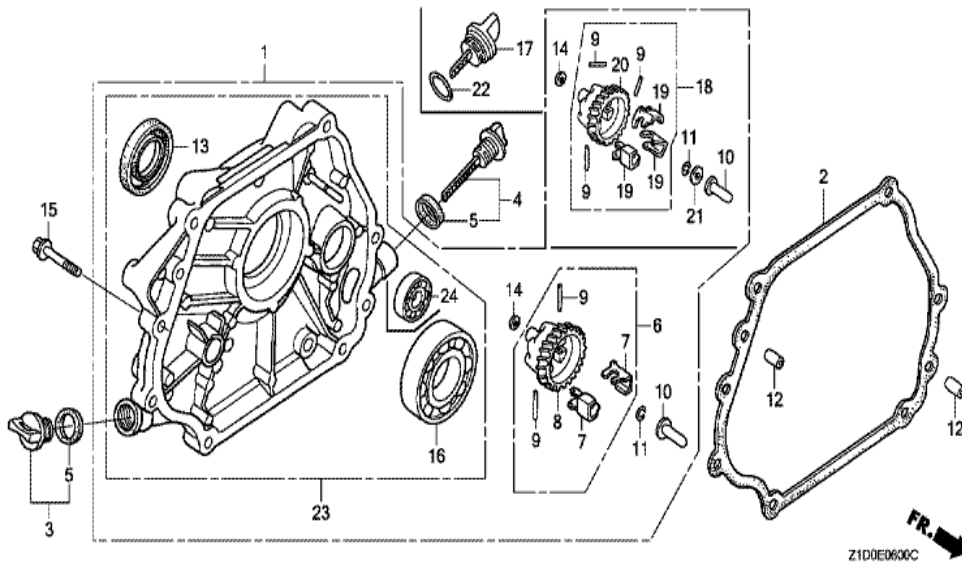

Ref	Partnumber	Description	GX270T	Serial Numbers
001	30500-Z1C-013	COIL ASSY., IGNITION	1	1076438
001	30500-Z1C-023	COIL ASSY., IGNITION	1	1076439
003	30700-Z1C-801	TERMINAL ASSY., HIGH TENSION (NGK Y-EZD)	1	
006	31512-ZE2-000	GROMMET, CORD	1	
009	36101-ZE1-010	CORD, STOP SWITCH (370MM)	1	
012	90015-883-000	BOLT, FLANGE, 6X28 (CT200)	2	

Ref	Partnumber	Description	GX270T	Serial Numbers
001	16551-ZE2-000	ARM, GOVERNOR	1	
002	16555-ZE2-000	ROD, GOVERNOR	1	
003	16561-ZE2-000	SPRING, GOVERNOR (L=145.0MM) (WIRE DIAME	1	
004	16562-ZE2-000	SPRING, THROTTLE RETURN	1	
005	16570-ZE2-W00	CONTROL ASSY.	1	
010	16571-ZE2-W00	LEVER, CONTROL	1	
011	16574-ZE1-000	SPRING, LEVER	1	
012	16575-ZE2-W00	WASHER, CONTROL LEVER	1	
014	16578-ZE1-000	SPACER, CONTROL LEVER	1	
015	16581-ZE2-W00	BASE COMP., CONTROL (###)	1	
016	16584-883-300	SPRING, CONTROL ADJUSTING	1	
020	90013-883-000	BOLT, FLANGE, 6X12 (CT200)	2	
021	90015-ZE5-010	BOLT, GOVERNOR ARM	1	
Ref	Partnumber	Description	GX270T	Serial Numbers
023	90114-SA0-000	NUT, SELF-LOCK, 6MM	1	
027	93500-050280A	SCREW, PAN, 5X28	1	
029	94050-06000	NUT, FLANGE, 6MM	1	

Z1D0E2800K

Ref	Partnumber	Description	GX270T	Serial Numbers
001	87135-ZE2-020	LABEL, E-SPEC (15.5X27.5)	1	
003	87521-ZH9-030	EMBLEM (GX270 9.0)	1	1092598
003	87521-ZH9-040	EMBLEM (GX270)	1	1092599
004	87522-Z0T-800	LABEL, CAUTION	2	
006	87528-ZE2-810	MARK, CHOKE (ORANGE)	1	
013	87114-ZH7-000	LABEL, WARNING (NOT CERTIFIED FOR SALE)	1	

Ref	Partnumber	Description	GX270T	Serial Numbers
001	12000-Z1D-405	BARREL ASSY., CYLINDER (STD.)	1	
003	16541-ZE2-010	SHAFT, GOVERNOR ARM	1	
006	90131-883-000	BOLT, DRAIN PLUG, 12X15	2	
007	90446-KE1-000	WASHER, 8.2X17X0.8	1	
009	91201-Z1D-003	OIL SEAL, 30X46X8 (NOK ASIA)	1	
012	94109-12000	WASHER, DRAIN PLUG, 12MM	2	
013	94251-10000	PIN, LOCK, 10MM	1	