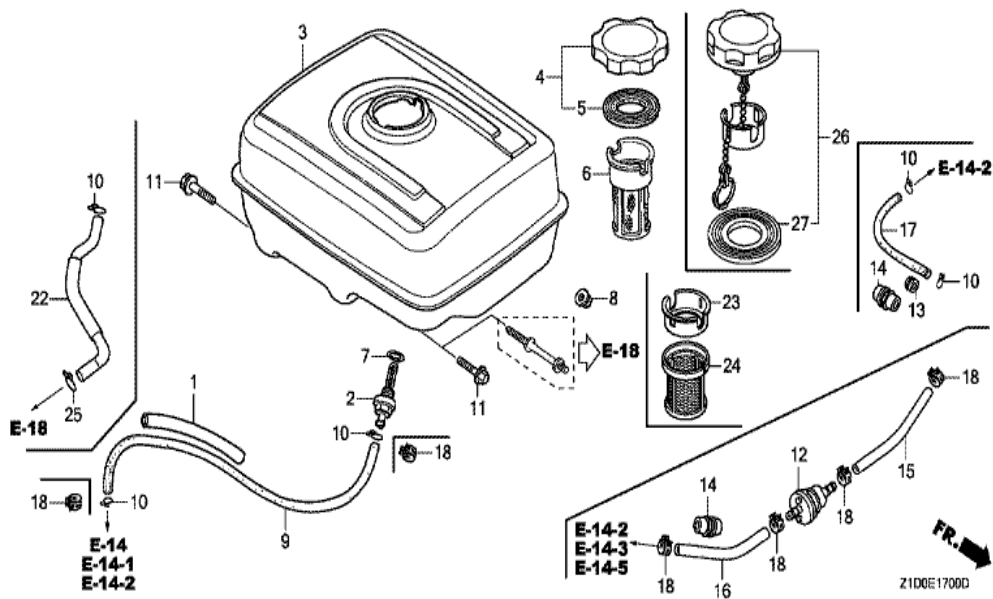

Ref	Partnumber	Description	GX270T	Serial Numbers
001	16854-ZH8-000	RUBBER, SUPPORTER (107MM)	1	
002	16955-ZE1-000	JOINT, FUEL TANK	1	1194370
002	16955-ZE1-010	JOINT, FUEL TANK	1	1194371
003	17510-ZE2-020ZA	TANK COMP., FUEL *NH31 *	1	
004	17620-Z0T-813	CAP COMP., FUEL FILLER (CHROME PLATED) (	1	
004	17620-Z1T-800	CAP COMP., FUEL FILLER (CHROME PLATED) (	1	1176432
005	17631-Z0T-801	PACKING, FUEL FILLER CAP (39X62X3) (RADI	1	
005	17631-Z1T-800	PACKING, FUEL FILLER CAP (39X62X3) (TOUY	1	1176432
007	91353-671-004	O-RING, 14MM (NOK)	1	
008	94050-08000	NUT, FLANGE, 8MM	2	
009	95001-4522240	TUBE, FUEL, 4.5X222 (95001-45001-60M)	1	
010	95002-02080	CLIP, TUBE (B8)	2	
011	95701-0802500	BOLT, FLANGE, 8X25	2