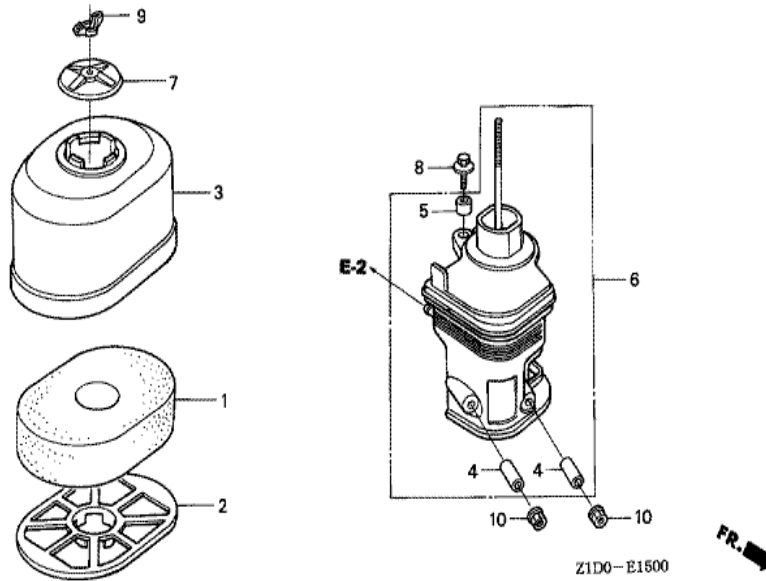

Ref	Partnumber	Description	GX270T	Serial Numbers
001	17211-ZE2-000	ELEMENT, AIR CLEANER (SEMI DRY)	1	
002	17212-ZE2-000	GRID, AIR CLEANER	1	
003	17231-ZE2-000	COVER, AIR CLEANER (SEMI DRY)	1	
004	17238-ZE2-310	COLLAR, AIR CLEANER	2	
005	17239-ZE1-000	COLLAR B, AIR CLEANER	1	
006	17410-ZE2-030	ELBOW COMP,AIR/C	1	
007	17420-ZE2-000	CAP COMP., AIR CLEANER	1	
008	90009-Z1C-000	BOLT-WASHER, 6X22	1	
009	90325-044-000	NUT, TOOL BOX SETTING	1	
010	94050-06000	NUT, FLANGE, 6MM	2