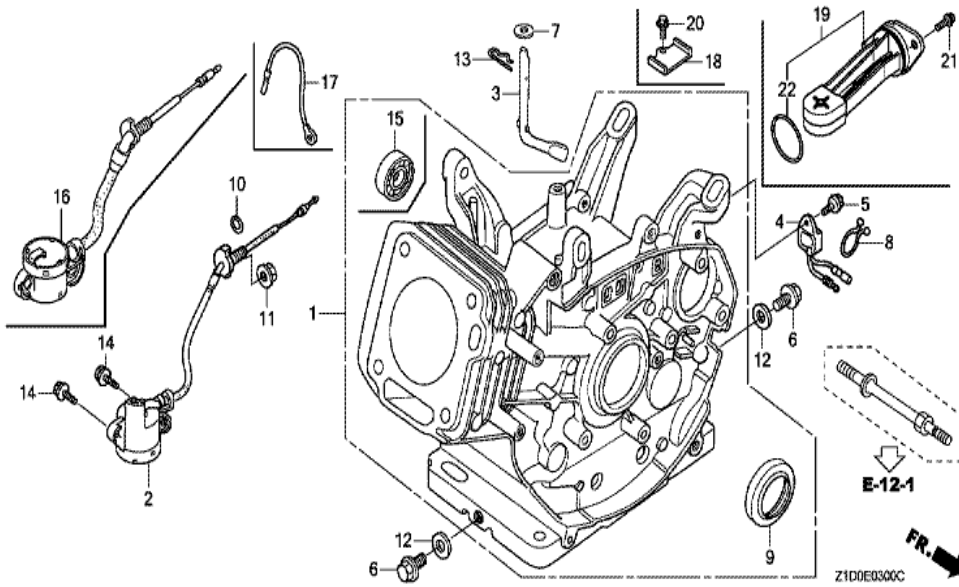

Ref	Partnumber	Description	GX270T	Serial Numbers
001	12000-Z1D-405	BARREL ASSY., CYLINDER (STD.)	1	
003	16541-ZE2-010	SHAFT, GOVERNOR ARM	1	
006	90131-883-000	BOLT, DRAIN PLUG, 12X15	2	
007	90446-KE1-000	WASHER, 8.2X17X0.8	1	
009	91201-Z1D-003	OIL SEAL, 30X46X8 (NOK ASIA)	1	
012	94109-12000	WASHER, DRAIN PLUG, 12MM	2	
013	94251-10000	PIN, LOCK, 10MM	1