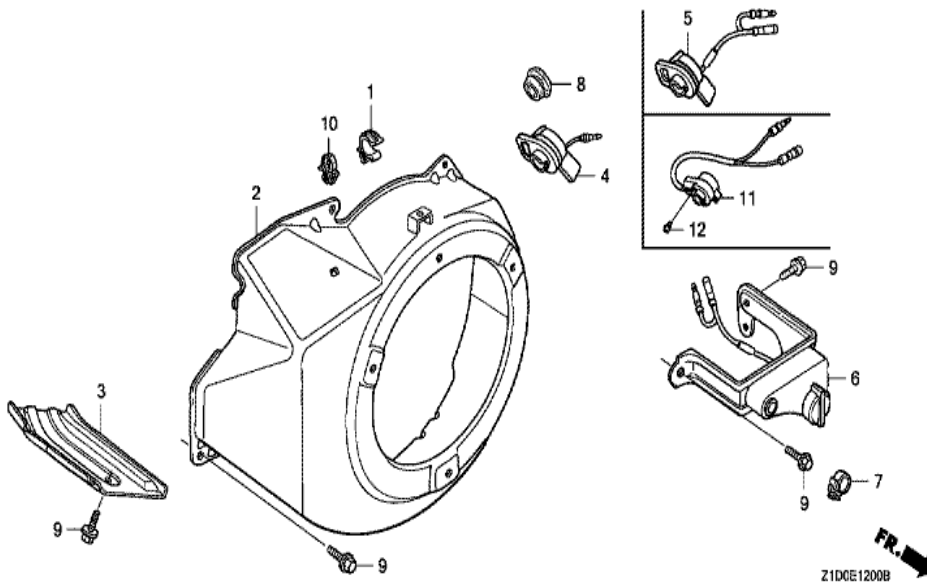

Z1D0E1100B

<u>Ref</u>	<u>Partnumber</u>	<u>Description</u>	<u>GX270T</u>	<u>Serial Numbers</u>
001	28400-ZE2-W01ZN	STARTER ASSY., RECOIL *R280 *	1	1182150
001	28400-ZE2-W02ZN	STARTER ASSY., RECOIL *R280*	1	1182151
002	28410-ZE2-W01ZN	CASE COMP., RECOIL STARTER *R280 *	1	
003	28421-ZE2-W01	PULLEY, RECOIL STARTER	1	
004	28422-ZE2-W01	RATCHET, STARTER	2	
005	28441-ZE2-W01	SPRING, FRICTION	1	
006	28442-ZE2-W01	SPRING, STARTER RETURN	1	
007	28443-ZE2-W01	SPRING, RATCHET	2	
008	28444-ZE2-W01	RETAINER, SPRING	1	
009	28461-ZE2-W02	GRIP, STARTER	1	1182150
009	28461-ZE2-W03	GRIP, STARTER	1	1182151
010	28462-ZE2-W11	ROPE, RECOIL STARTER	1	
011	90004-ZE2-W01	SCREW, CENTER	1	
<u>Ref</u>	<u>Partnumber</u>	<u>Description</u>	<u>GX270T</u>	<u>Serial Numbers</u>
012	90008-ZE2-003	BOLT, FLANGE, 6X10	3	

Z1DGE1200B

<u>Ref</u>	<u>Partnumber</u>	<u>Description</u>	<u>GX270T</u>	<u>Serial Numbers</u>
001	16731-ZE2-003	CLIP, TUBE	1	
002	19610-ZE2-010ZL	COVER COMP., FAN *R280 *	1	
003	19631-ZE2-D00	SHROUD	1	
004	35120-Z0D-V81	SWITCH ASSY., ENGINE STOP	1	
007	36103-ZE1-000	HOLDER, STOP SWITCH CORD	1	
009	90013-883-000	BOLT, FLANGE, 6X12 (CT200)	6	