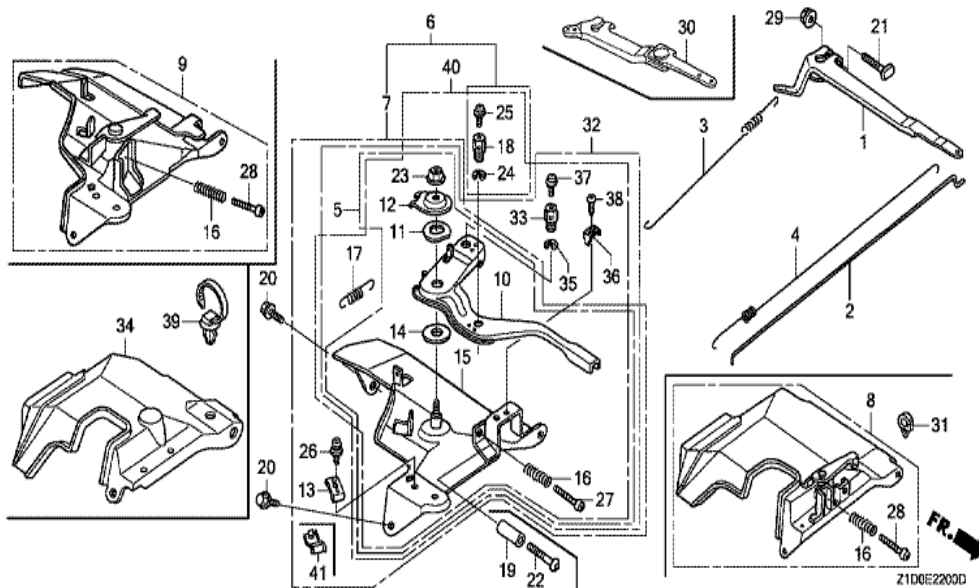

Z1D0-E1900

Ref	Partnumber	Description	GX270T	Serial Numbers
001	19511-ZE2-000	FAN, COOLING	1	
003	28451-ZE2-W01	PULLEY, STARTER	1	
004	31100-ZE2-010	FLYWHEEL COMP.	1	
008	90201-ZE3-V00	NUT, SPECIAL, 16MM	1	
009	90741-ZE2-000	KEY, SPECIAL WOODRUFF, 25X18	1	

Ref	Partnumber	Description	GX270T	Serial Numbers
001	12200-Z1D-405	HEAD COMP., CYLINDER	1	
002	12204-ZE2-306	GUIDE, IN. VALVE (O.S.)	1	
003	12205-ZE2-305	GUIDE, EX. VALVE (OS)	1	
004	12216-ZE2-300	CLIP, VALVE GUIDE	1	
005	12251-Z1D-801	GASKET, CYLINDER HEAD (THAI LEAKLESS)	1	1060425
005	12251-ZH9-000	GASKET, CYLINDER HEAD	1	1060424
006	12310-ZE2-020	COVER COMP., HEAD	1	
007	12391-ZE2-020	PACKING, HEAD COVER	1	
008	90014-ZE2-000	BOLT, HEAD COVER	1	
009	90042-ZE2-000	BOLT, STUD, 8X123	2	
010	90441-ZE2-010	WASHER COMP., HEAD COVER	1	
011	92900-080320E	BOLT, STUD, 8X32	2	
013	94301-12200	DOWEL PIN, 12X20	2	
Ref	Partnumber	Description	GX270T	Serial Numbers
014	95005-1110030	TUBE, 11X100 (95005-11001-30M)	1	
015	95701-1008000	BOLT, FLANGE, 10X80	4	
016	98079-55841	PLUG, SPARK (BP5ES) (NGK)	(1)	
016	98079-56871	PLUG, SPARK (BP6ES) (NGK)	1	

Ref	Partnumber	Description	GX270T	Serial Numbers
001	16551-ZE2-000	ARM, GOVERNOR	1	
002	16555-ZE2-000	ROD, GOVERNOR	1	
003	16561-ZE2-000	SPRING, GOVERNOR (L=145.0MM) (WIRE DIAME	1	
004	16562-ZE2-000	SPRING, THROTTLE RETURN	1	
005	16570-ZE2-W00	CONTROL ASSY.	1	
010	16571-ZE2-W00	LEVER, CONTROL	1	
011	16574-ZE1-000	SPRING, LEVER	1	
012	16575-ZE2-W00	WASHER, CONTROL LEVER	1	
014	16578-ZE1-000	SPACER, CONTROL LEVER	1	
015	16581-ZE2-W00	BASE COMP., CONTROL (###)	1	
016	16584-883-300	SPRING, CONTROL ADJUSTING	1	
020	90013-883-000	BOLT, FLANGE, 6X12 (CT200)	2	
021	90015-ZE5-010	BOLT, GOVERNOR ARM	1	
Ref	Partnumber	Description	GX270T	Serial Numbers
023	90114-SA0-000	NUT, SELF-LOCK, 6MM	1	
027	93500-050280A	SCREW, PAN, 5X28	1	
029	94050-06000	NUT, FLANGE, 6MM	1	