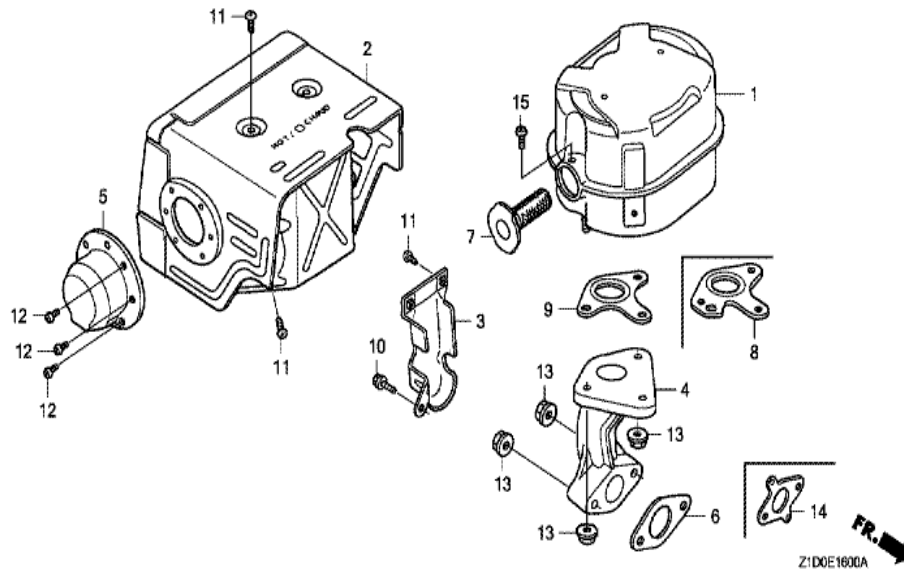

Ref	Partnumber	Description	GX270T	Serial Numbers
001	18310-ZE2-W01	MUFFLER COMP.	1	
002	18320-ZE2-W01	PROTECTOR COMP., MUFFLER (STD.)	1	
004	18330-ZE2-W00	PIPE, EX.	1	
006	18333-Z1C-801	GASKET, EX. PIPE	1	1060425
006	18333-ZE3-800	GASKET, EX. PIPE	1	1060424
009	18381-Z1C-801	GASKET, MUFFLER (THAI LEAKLESS)	1	1060425
009	18381-ZE2-800	GASKET, MUFFLER (NIPPON LEAKLESS)	1	1060424
011	90050-ZE1-000	SCREW, TAPPING, 5X8	4	
013	94050-08000	NUT, FLANGE, 8MM	5