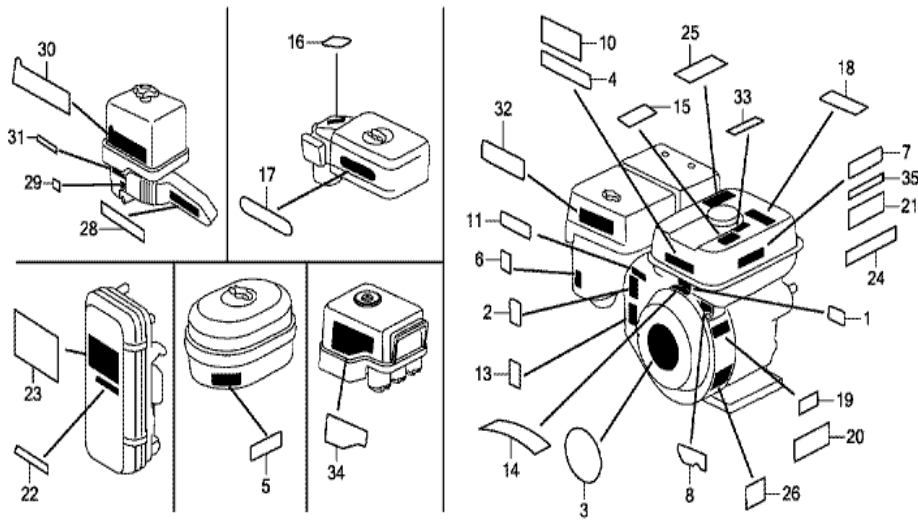

Z1D0E2800K

Ref	Partnumber	Description	GX270T	Serial Numbers
001	87135-ZE2-020	LABEL, E-SPEC (15.5X27.5)	1	
003	87521-ZH9-030	EMBLEM (GX270 9.0)	1	1092598
003	87521-ZH9-040	EMBLEM (GX270)	1	1092599
004	87522-Z0T-800	LABEL, CAUTION	2	
006	87528-ZE2-810	MARK, CHOKE (ORANGE)	1	
013	87114-ZH7-000	LABEL, WARNING (NOT CERTIFIED FOR SALE)	1