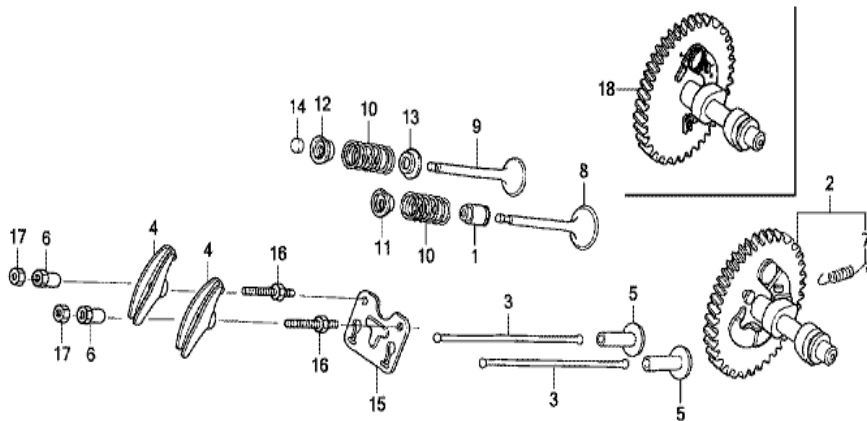

FR. →
Z1DGE0900A

Ref	Partnumber	Description	GX270T	Serial Numbers
001	12209-ZE8-003	SEAL, VALVE STEM	1	
002	14100-ZH9-010	CAMSHAFT ASSY.	1	
003	14410-Z1D-000	ROD, PUSH	2	
004	14431-ZE2-010	ARM, VALVE ROCKER	2	
005	14441-ZE2-000	LIFTER, VALVE	2	
006	14451-ZE1-013	PIVOT, ROCKER ARM	2	
007	14568-ZE1-000	SPRING, WEIGHT RETURN	1	
008	14711-ZE2-000	VALVE, IN.	1	
009	14721-ZE2-000	VALVE, EX.	1	
010	14751-Z1C-000	SPRING, VALVE	2	
011	14771-ZE2-000	RETAINER, IN. VALVE SPRING	1	
012	14773-ZE2-000	RETAINER, EX. VALVE SPRING	1	
013	14775-ZE2-010	SEAT, VALVE SPRING	1	
Ref	Partnumber	Description	GX270T	Serial Numbers
014	14781-ZE2-000	ROTATOR, VALVE	1	
015	14791-ZE2-010	GUIDE, PUSH ROD	1	
016	90012-ZE0-010	BOLT, PIVOT, 8MM	2	
017	90206-ZE1-000	NUT, PIVOT ADJUSTING	2