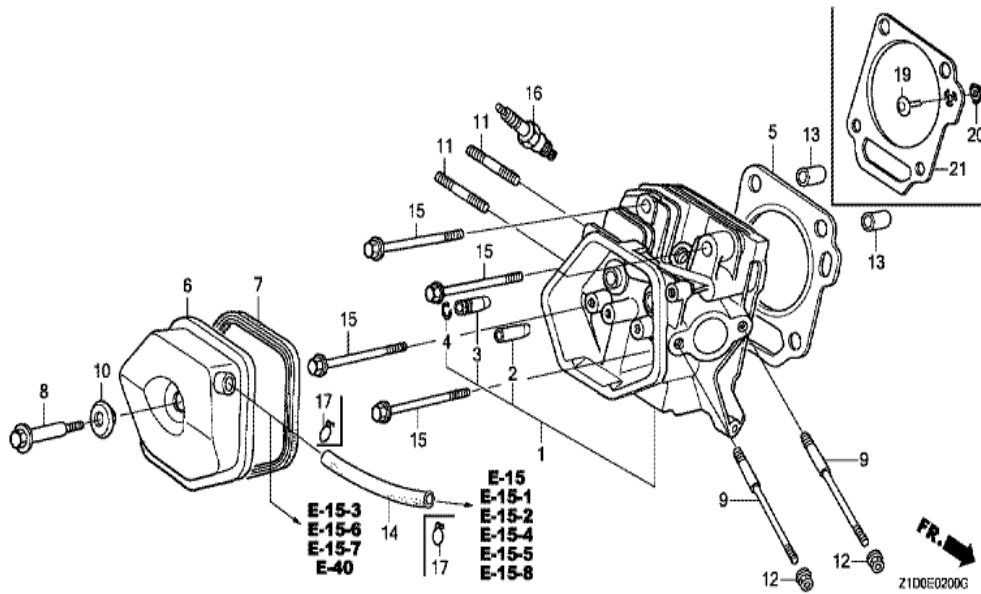

Ref	Partnumber	Description	GX270T	Serial Numbers
001	12200-Z1D-405	HEAD COMP., CYLINDER	1	
002	12204-ZE2-306	GUIDE, IN. VALVE (O.S.)	1	
003	12205-ZE2-305	GUIDE, EX. VALVE (OS)	1	
004	12216-ZE2-300	CLIP, VALVE GUIDE	1	
005	12251-Z1D-801	GASKET, CYLINDER HEAD (THAI LEAKLESS)	1	1060425
005	12251-ZH9-000	GASKET, CYLINDER HEAD	1	1060424
006	12310-ZE2-020	COVER COMP., HEAD	1	
007	12391-ZE2-020	PACKING, HEAD COVER	1	
008	90014-ZE2-000	BOLT, HEAD COVER	1	
009	90042-ZE2-000	BOLT, STUD, 8X123	2	
010	90441-ZE2-010	WASHER COMP., HEAD COVER	1	
011	92900-080320E	BOLT, STUD, 8X32	2	
013	94301-12200	DOWEL PIN, 12X20	2	
Ref	Partnumber	Description	GX270T	Serial Numbers
014	95005-1110030	TUBE, 11X100 (95005-11001-30M)	1	
015	95701-1008000	BOLT, FLANGE, 10X80	4	
016	98079-55841	PLUG, SPARK (BP5ES) (NGK)	(1)	
016	98079-56871	PLUG, SPARK (BP6ES) (NGK)	1