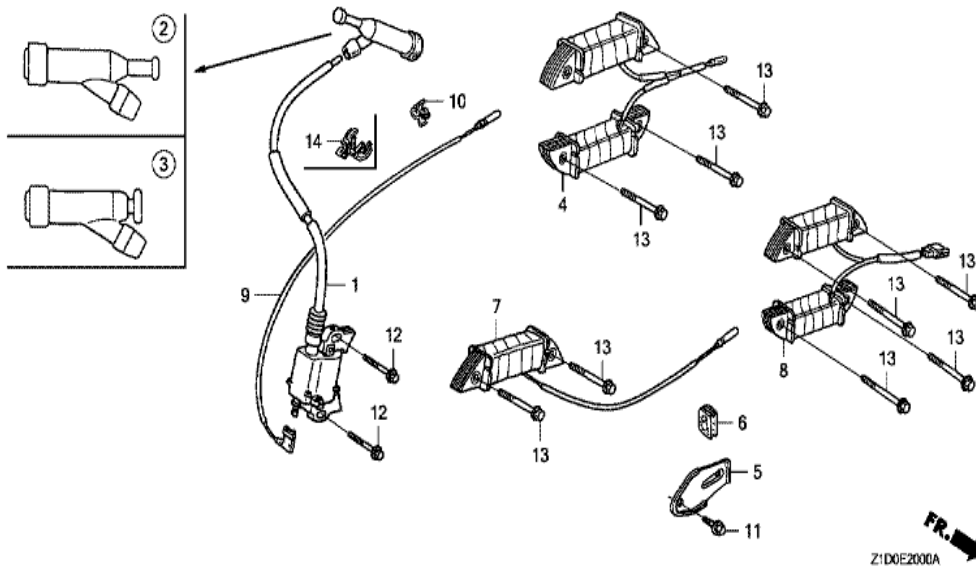

Ref	Partnumber	Description	GX270T	Serial Numbers
001	30500-Z1C-013	COIL ASSY., IGNITION	1	1076438
001	30500-Z1C-023	COIL ASSY., IGNITION	1	1076439
003	30700-Z1C-801	TERMINAL ASSY., HIGH TENSION (NGK Y-EZD)	1	
006	31512-ZE2-000	GROMMET, CORD	1	
009	36101-ZE1-010	CORD, STOP SWITCH (370MM)	1	
012	90015-883-000	BOLT, FLANGE, 6X28 (CT200)	2