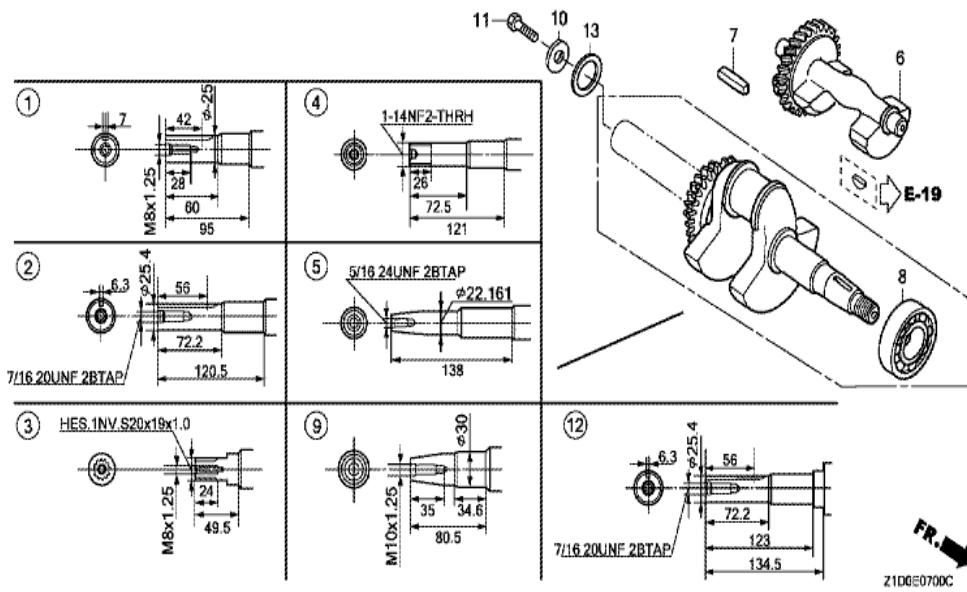

Ref	Partnumber	Description	GX270T	Serial Numbers
001	13310-ZH9-010	CRANKSHAFT COMP.	1	
007	90741-805-000	KEY, 7X7X33	1	
007	90741-889-810	KEY, 7X7X33 (YELLOW) (O.S.)	(1)	
008	91001-ZH9-003	BEARING, RADIAL BALL (6206 SH)	1