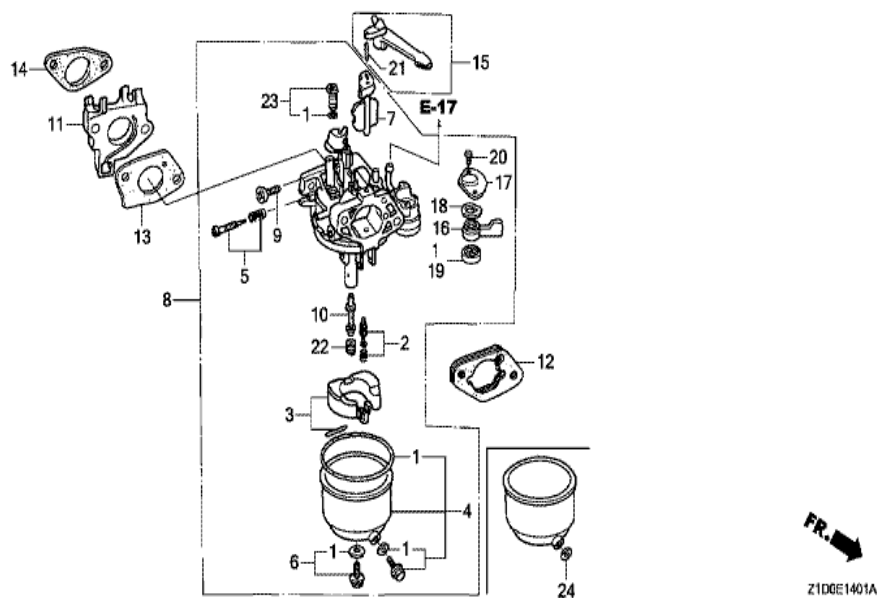

Z1D0E1100B

<u>Ref</u>	<u>Partnumber</u>	<u>Description</u>	<u>GX270T</u>	<u>Serial Numbers</u>
001	28400-ZE2-W01ZN	STARTER ASSY., RECOIL *R280 *	1	1182150
001	28400-ZE2-W02ZN	STARTER ASSY., RECOIL *R280*	1	1182151
002	28410-ZE2-W01ZN	CASE COMP., RECOIL STARTER *R280 *	1	
003	28421-ZE2-W01	PULLEY, RECOIL STARTER	1	
004	28422-ZE2-W01	RATCHET, STARTER	2	
005	28441-ZE2-W01	SPRING, FRICTION	1	
006	28442-ZE2-W01	SPRING, STARTER RETURN	1	
007	28443-ZE2-W01	SPRING, RATCHET	2	
008	28444-ZE2-W01	RETAINER, SPRING	1	
009	28461-ZE2-W02	GRIP, STARTER	1	1182150
009	28461-ZE2-W03	GRIP, STARTER	1	1182151
010	28462-ZE2-W11	ROPE, RECOIL STARTER	1	
011	90004-ZE2-W01	SCREW, CENTER	1	
<u>Ref</u>	<u>Partnumber</u>	<u>Description</u>	<u>GX270T</u>	<u>Serial Numbers</u>
012	90008-ZE2-003	BOLT, FLANGE, 6X10	3	

Z1DGE1200B

<u>Ref</u>	<u>Partnumber</u>	<u>Description</u>	<u>GX270T</u>	<u>Serial Numbers</u>
001	16731-ZE2-003	CLIP, TUBE	1	
002	19610-ZE2-010ZL	COVER COMP., FAN *R280 *	1	
003	19631-ZE2-D00	SHROUD	1	
004	35120-Z0D-V81	SWITCH ASSY., ENGINE STOP	1	
007	36103-ZE1-000	HOLDER, STOP SWITCH CORD	1	
009	90013-883-000	BOLT, FLANGE, 6X12 (CT200)	6	

Ref	Partnumber	Description	GX270T	Serial Numbers
001	12000-Z1D-405	BARREL ASSY., CYLINDER (STD.)	1	
003	16541-ZE2-010	SHAFT, GOVERNOR ARM	1	
006	90131-883-000	BOLT, DRAIN PLUG, 12X15	2	
007	90446-KE1-000	WASHER, 8.2X17X0.8	1	
009	91201-Z1D-003	OIL SEAL, 30X46X8 (NOK ASIA)	1	
012	94109-12000	WASHER, DRAIN PLUG, 12MM	2	
013	94251-10000	PIN, LOCK, 10MM	1	