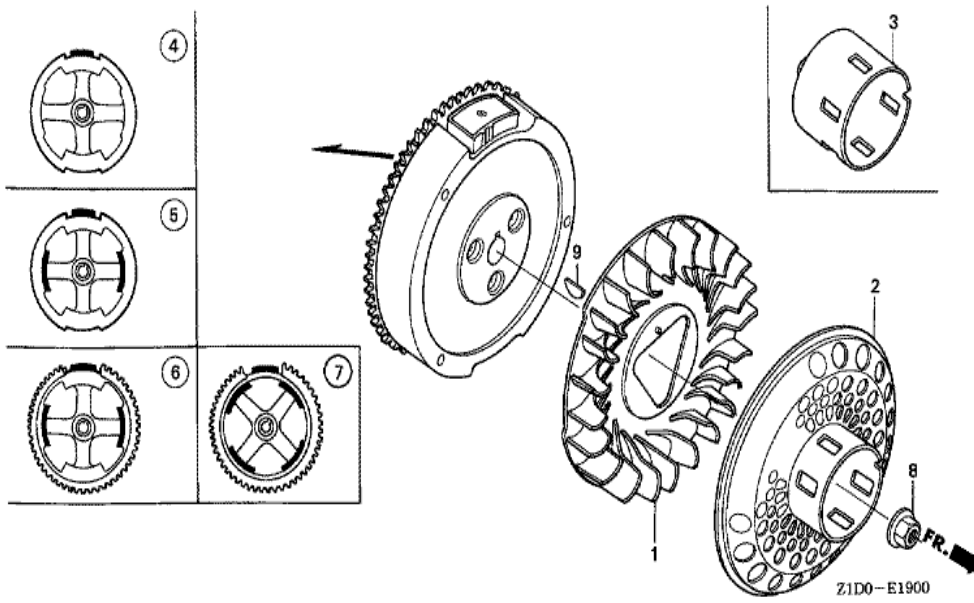

Z1D0-E1900

Ref	Partnumber	Description	GX270T	Serial Numbers
001	19511-ZE2-000	FAN, COOLING	1	
003	28451-ZE2-W01	PULLEY, STARTER	1	
004	31100-ZE2-010	FLYWHEEL COMP.	1	
008	90201-ZE3-V00	NUT, SPECIAL, 16MM	1	
009	90741-ZE2-000	KEY, SPECIAL WOODRUFF, 25X18	1