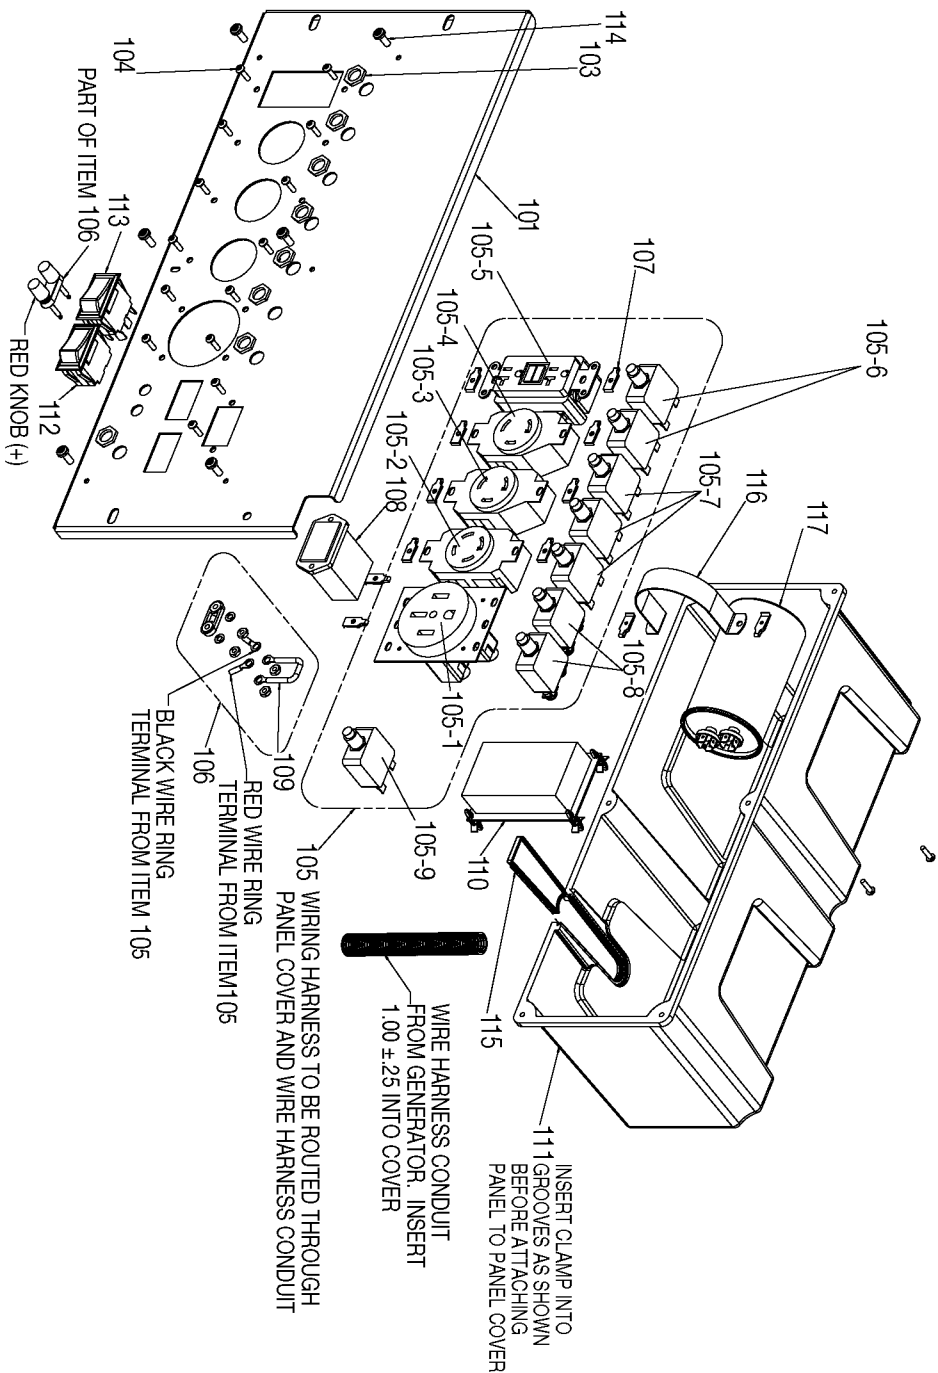

## Parts List for H1000IS-W Type 0

Item Number	Part Number	Description	Qty Required
1	Z-GS-0795	TANK FUEL 7G SS	1
2	Z-D28472	ASSY FRAME SS H1000I	1
3	Z-A14582	HOSE FUEL	1
4	000000-00	No Longer Available	1
4	000000-00	No Longer Available	1
5	GS-0863	CAP FUEL W/GAUGE	1
6	91895680	SCREW .250-20X.750 H	1
7	SSN-632	WASHER .875 OD .375	1
8	GS-0227	CLAMP FUEL .50	1
9	GS-0033	ISOLATOR VIBRATION 1	1
10	SSF-8150	NUT .312-18 UNC HEX	1
11	GS-0492	SPACER 5/16	1
12	000000-00	No Longer Available	1
13	SS-12-CD	SCREW .313-18X.750 H	1
14	D27186	ASSY WIRE HARNESS H1	1
16	GS-0872	RESISTOR 10K OHM	2
16	GS-0871	DIODE 10AMP 1000V	2
16	Z-D27164	ASSY GEN 6.014 120/2	1
19	N017772	LOCK WASHER	1
20	GS-0118	STRAP GROUND	1
21	SS-6506-CD	WASHER FLAT	1
22	SSF-3121-ZN	SCREW .313-18X1.75 H	1
23	GS-0117	LUG GROUND	1
24	N002562	SCREW	1
25	000000-00	No Longer Available	1
26	N103455	GROMMET	1
27	GS-0437	DRAIN COCK	1

## Parts List for H1000IS-W Type 0

Item Number	Part Number	Description	Qty Required
29	000000-00	No Longer Available	1
30	000000-00	No Longer Available	1
31	D21829	SCREW M8X1.25X25 HEX	1
32	000000-00	No Longer Available	1
33	000000-00	No Longer Available	1
37	SSF-574	NUT .250-20 WING	1
38	D21952	BRACKET BATTERY 10KW	1
39	000000-00	No Longer Available	1
40	D21953	BOLT J BATTERY 10KW	1
42	D21948	ASSY WIRE ENGINE ADA	1
43	000000-00	No Longer Available	1
44	000000-00	No Longer Available	1
44	000000-00	No Longer Available	1
44	D21946	CABLE BATTERY POS 38	1
44	D22071	BOOT TOP POST POSITI	1
46	000000-00	No Longer Available	1
47	000000-00	No Longer Available	1
48	000000-00	No Longer Available	1
49	SSF-549	SCREW .313-18X.50 HE	1
51	000000-00	No Longer Available	1
56	SSF-553-1	SCREW #10-24X.563 TH	1
57	000000-00	No Longer Available	1
61	000000-00	No Longer Available	1
101	000000-00	No Longer Available	1
103	SSF-595	NUT .438-28 UNEF HEX	1
104	SSF-583	SCREW #6-32X.500 PAN	1
105	D27186	ASSY WIRE HARNESS H1	1