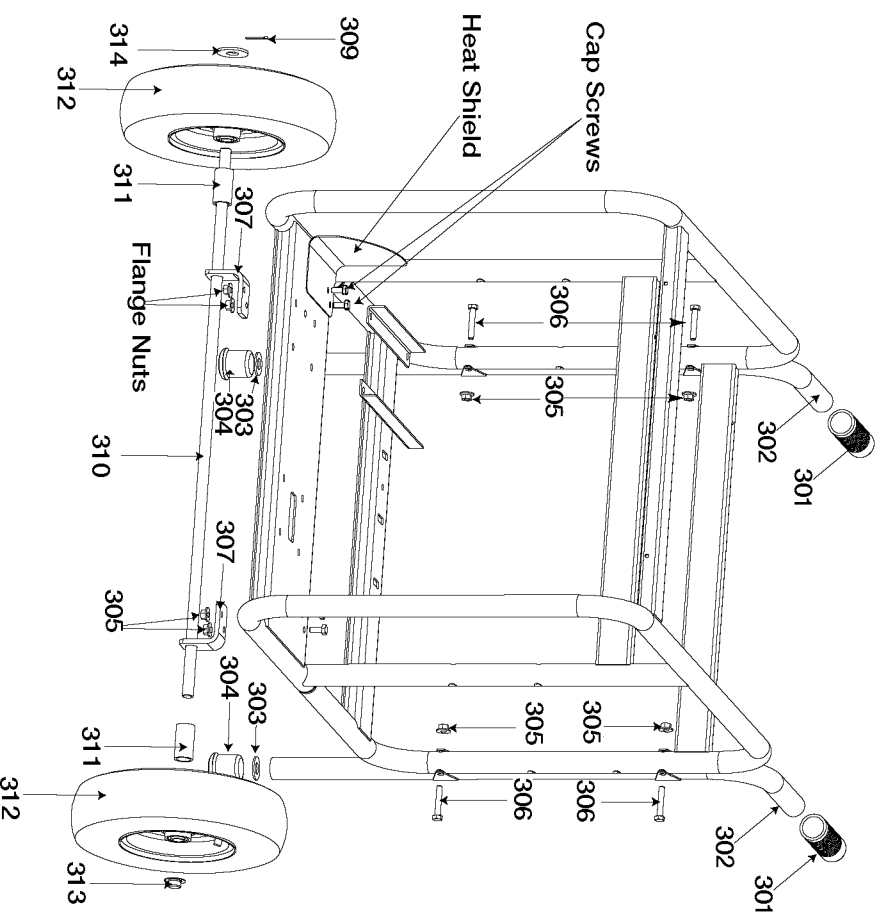

NOTE: TORQUE 120-144 IN-LBS FOR ALL NUTS

## Parts List for H1000IS-W Type 0

Item Number	Part Number	Description	Qty Required
1	Z-GS-0795	TANK FUEL 7G SS	1
2	Z-D28472	ASSY FRAME SS H1000I	1
3	Z-A14582	HOSE FUEL	1
4	000000-00	No Longer Available	1
4	000000-00	No Longer Available	1
5	GS-0863	CAP FUEL W/GAUGE	1
6	91895680	SCREW .250-20X.750 H	1
7	SSN-632	WASHER .875 OD .375	1
8	GS-0227	CLAMP FUEL .50	1
9	GS-0033	ISOLATOR VIBRATION 1	1
10	SSF-8150	NUT .312-18 UNC HEX	1
11	GS-0492	SPACER 5/16	1
12	000000-00	No Longer Available	1
13	SS-12-CD	SCREW .313-18X.750 H	1
14	D27186	ASSY WIRE HARNESS H1	1
16	GS-0872	RESISTOR 10K OHM	2
16	GS-0871	DIODE 10AMP 1000V	2
16	Z-D27164	ASSY GEN 6.014 120/2	1
19	N017772	LOCK WASHER	1
20	GS-0118	STRAP GROUND	1
21	SS-6506-CD	WASHER FLAT	1
22	SSF-3121-ZN	SCREW .313-18X1.75 H	1
23	GS-0117	LUG GROUND	1
24	N002562	SCREW	1
25	000000-00	No Longer Available	1
26	N103455	GROMMET	1
27	GS-0437	DRAIN COCK	1

## Parts List for H1000IS-W Type 0

Item Number	Part Number	Description	Qty Required
302	000000-00	No Longer Available	1
303	91890228	WASHER 5/8 X 1.32 X	1
304	GS-0221	CAP HANDLE END	1
305	SSF-8150	NUT .312-18 UNC HEX	1
306	SSF-3121-ZN	SCREW .313-18X1.75 H	1
307	A11291	BRACKET WHEEL 10KW P	2
309	SSN-622	PIN COTTER 7/64 X 1.	1
310	D21722	AXLE 10KW	1
311	GS-0213-1	SPACER AXLE	1
312	A11292	WHEEL PNUEMATIC 12.2	2
313	SSF-591	WASHER .625 PUSH NUT	2
314	SSN-623	WASHER FLAT STEEL 1.	1
856	000000-00	No Longer Available	1