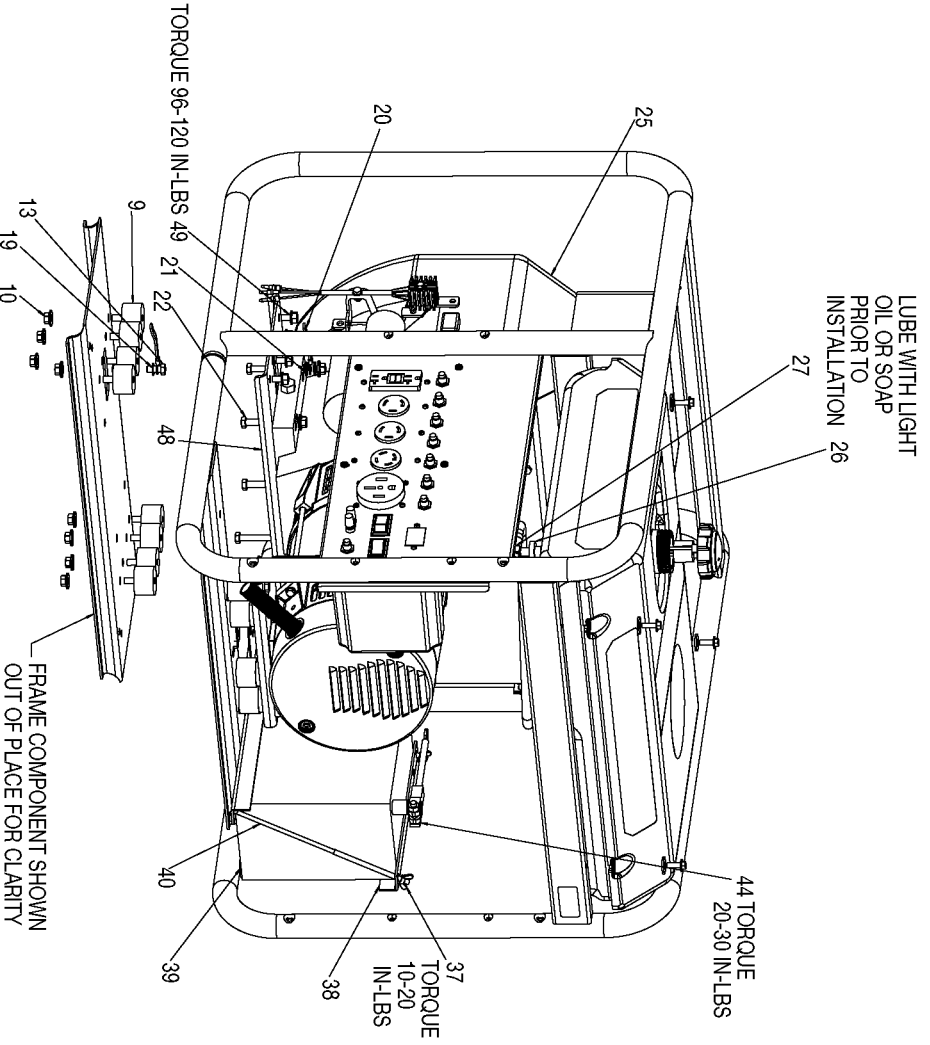

NOTE: TORQUE 120-144 IN-LBS FOR ALL NUTS

## Parts List for H1000IS-W Type 0

Item Number	Part Number	Description	Qty Required
1	Z-GS-0795	TANK FUEL 7G SS	1
2	Z-D28472	ASSY FRAME SS H1000I	1
3	Z-A14582	HOSE FUEL	1
4	000000-00	No Longer Available	1
4	000000-00	No Longer Available	1
5	GS-0863	CAP FUEL W/GAUGE	1
6	91895680	SCREW .250-20X.750 H	1
7	SSN-632	WASHER .875 OD .375	1
8	GS-0227	CLAMP FUEL .50	1
9	GS-0033	ISOLATOR VIBRATION 1	1
10	SSF-8150	NUT .312-18 UNC HEX	1
11	GS-0492	SPACER 5/16	1
12	000000-00	No Longer Available	1
13	SS-12-CD	SCREW .313-18X.750 H	1
14	D27186	ASSY WIRE HARNESS H1	1
16	GS-0872	RESISTOR 10K OHM	2
16	GS-0871	DIODE 10AMP 1000V	2
16	Z-D27164	ASSY GEN 6.014 120/2	1
19	N017772	LOCK WASHER	1
20	GS-0118	STRAP GROUND	1
21	SS-6506-CD	WASHER FLAT	1
22	SSF-3121-ZN	SCREW .313-18X1.75 H	1
23	GS-0117	LUG GROUND	1
24	N002562	SCREW	1
25	000000-00	No Longer Available	1
26	N103455	GROMMET	1
27	GS-0437	DRAIN COCK	1

## Parts List for H1000IS-W Type 0

Item Number	Part Number	Description	Qty Required
302	000000-00	No Longer Available	1
303	91890228	WASHER 5/8 X 1.32 X	1
304	GS-0221	CAP HANDLE END	1
305	SSF-8150	NUT .312-18 UNC HEX	1
306	SSF-3121-ZN	SCREW .313-18X1.75 H	1
307	A11291	BRACKET WHEEL 10KW P	2
309	SSN-622	PIN COTTER 7/64 X 1.	1
310	D21722	AXLE 10KW	1
311	GS-0213-1	SPACER AXLE	1
312	A11292	WHEEL PNUEMATIC 12.2	2
313	SSF-591	WASHER .625 PUSH NUT	2
314	SSN-623	WASHER FLAT STEEL 1.	1
856	000000-00	No Longer Available	1