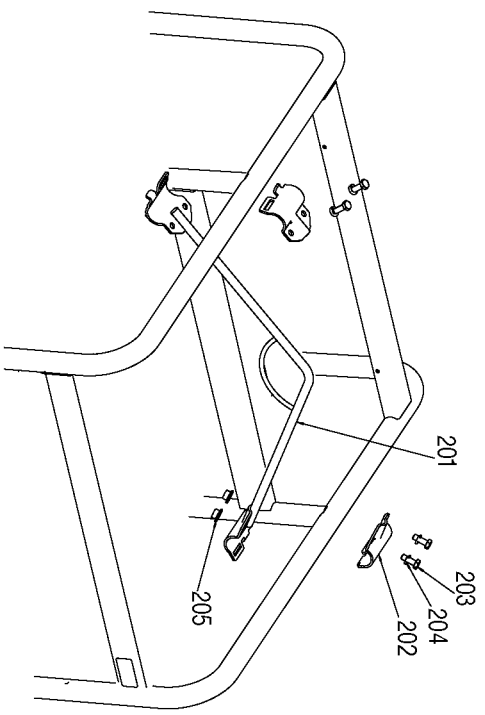

## Parts List for H1000IS-W Type 0

Item Number	Part Number	Description	Qty Required
1	Z-GS-0795	TANK FUEL 7G SS	1
2	Z-D28472	ASSY FRAME SS H1000I	1
3	Z-A14582	HOSE FUEL	1
4	000000-00	No Longer Available	1
4	000000-00	No Longer Available	1
5	GS-0863	CAP FUEL W/GAUGE	1
6	91895680	SCREW .250-20X.750 H	1
7	SSN-632	WASHER .875 OD .375	1
8	GS-0227	CLAMP FUEL .50	1
9	GS-0033	ISOLATOR VIBRATION 1	1
10	SSF-8150	NUT .312-18 UNC HEX	1
11	GS-0492	SPACER 5/16	1
12	000000-00	No Longer Available	1
13	SS-12-CD	SCREW .313-18X.750 H	1
14	D27186	ASSY WIRE HARNESS H1	1
16	GS-0872	RESISTOR 10K OHM	2
16	GS-0871	DIODE 10AMP 1000V	2
16	Z-D27164	ASSY GEN 6.014 120/2	1
19	N017772	LOCK WASHER	1
20	GS-0118	STRAP GROUND	1
21	SS-6506-CD	WASHER FLAT	1
22	SSF-3121-ZN	SCREW .313-18X1.75 H	1
23	GS-0117	LUG GROUND	1
24	N002562	SCREW	1
25	000000-00	No Longer Available	1
26	N103455	GROMMET	1
27	GS-0437	DRAIN COCK	1

## Parts List for H1000IS-W Type 0

Item Number	Part Number	Description	Qty Required
302	000000-00	No Longer Available	1
303	91890228	WASHER 5/8 X 1.32 X	1
304	GS-0221	CAP HANDLE END	1
305	SSF-8150	NUT .312-18 UNC HEX	1
306	SSF-3121-ZN	SCREW .313-18X1.75 H	1
307	A11291	BRACKET WHEEL 10KW P	2
309	SSN-622	PIN COTTER 7/64 X 1.	1
310	D21722	AXLE 10KW	1
311	GS-0213-1	SPACER AXLE	1
312	A11292	WHEEL PNUEMATIC 12.2	2
313	SSF-591	WASHER .625 PUSH NUT	2
314	SSN-623	WASHER FLAT STEEL 1.	1
856	000000-00	No Longer Available	1