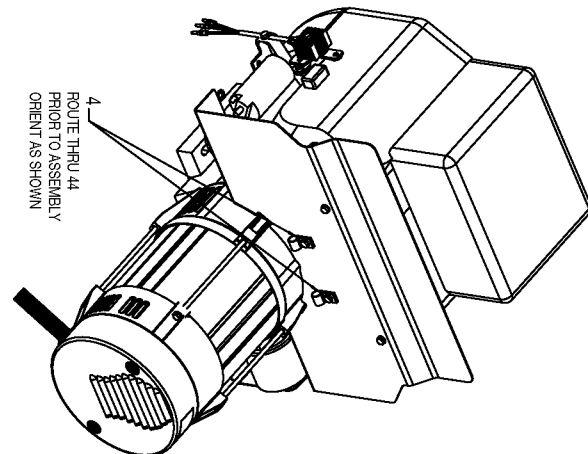

NOTE: TORQUE 120-144 IN-LBS FOR ALL NUTS