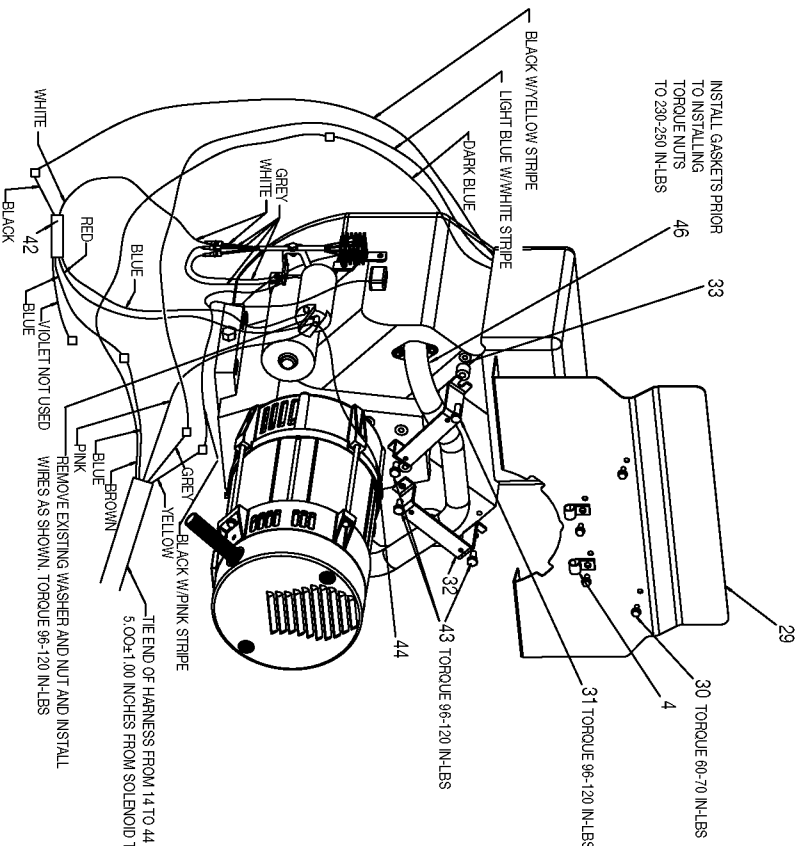

NOTE: TORQUE 120-144 IN-LBS FOR ALL NUTS

## Parts List for H1000IS-W Type 0

Item Number	Part Number	Description	Qty Required
1	Z-GS-0795	TANK FUEL 7G SS	1
2	Z-D28472	ASSY FRAME SS H1000I	1
3	Z-A14582	HOSE FUEL	1
4	000000-00	No Longer Available	1
4	000000-00	No Longer Available	1
5	GS-0863	CAP FUEL W/GAUGE	1
6	91895680	SCREW .250-20X.750 H	1
7	SSN-632	WASHER .875 OD .375	1
8	GS-0227	CLAMP FUEL .50	1
9	GS-0033	ISOLATOR VIBRATION 1	1
10	SSF-8150	NUT .312-18 UNC HEX	1
11	GS-0492	SPACER 5/16	1
12	000000-00	No Longer Available	1
13	SS-12-CD	SCREW .313-18X.750 H	1
14	D27186	ASSY WIRE HARNESS H1	1
16	GS-0872	RESISTOR 10K OHM	2
16	GS-0871	DIODE 10AMP 1000V	2
16	Z-D27164	ASSY GEN 6.014 120/2	1
19	N017772	LOCK WASHER	1
20	GS-0118	STRAP GROUND	1
21	SS-6506-CD	WASHER FLAT	1
22	SSF-3121-ZN	SCREW .313-18X1.75 H	1
23	GS-0117	LUG GROUND	1
24	N002562	SCREW	1
25	000000-00	No Longer Available	1
26	N103455	GROMMET	1
27	GS-0437	DRAIN COCK	1

## Parts List for H1000IS-W Type 0

Item Number	Part Number	Description	Qty Required
302	000000-00	No Longer Available	1
303	91890228	WASHER 5/8 X 1.32 X	1
304	GS-0221	CAP HANDLE END	1
305	SSF-8150	NUT .312-18 UNC HEX	1
306	SSF-3121-ZN	SCREW .313-18X1.75 H	1
307	A11291	BRACKET WHEEL 10KW P	2
309	SSN-622	PIN COTTER 7/64 X 1.	1
310	D21722	AXLE 10KW	1
311	GS-0213-1	SPACER AXLE	1
312	A11292	WHEEL PNUEMATIC 12.2	2
313	SSF-591	WASHER .625 PUSH NUT	2
314	SSN-623	WASHER FLAT STEEL 1.	1
856	000000-00	No Longer Available	1