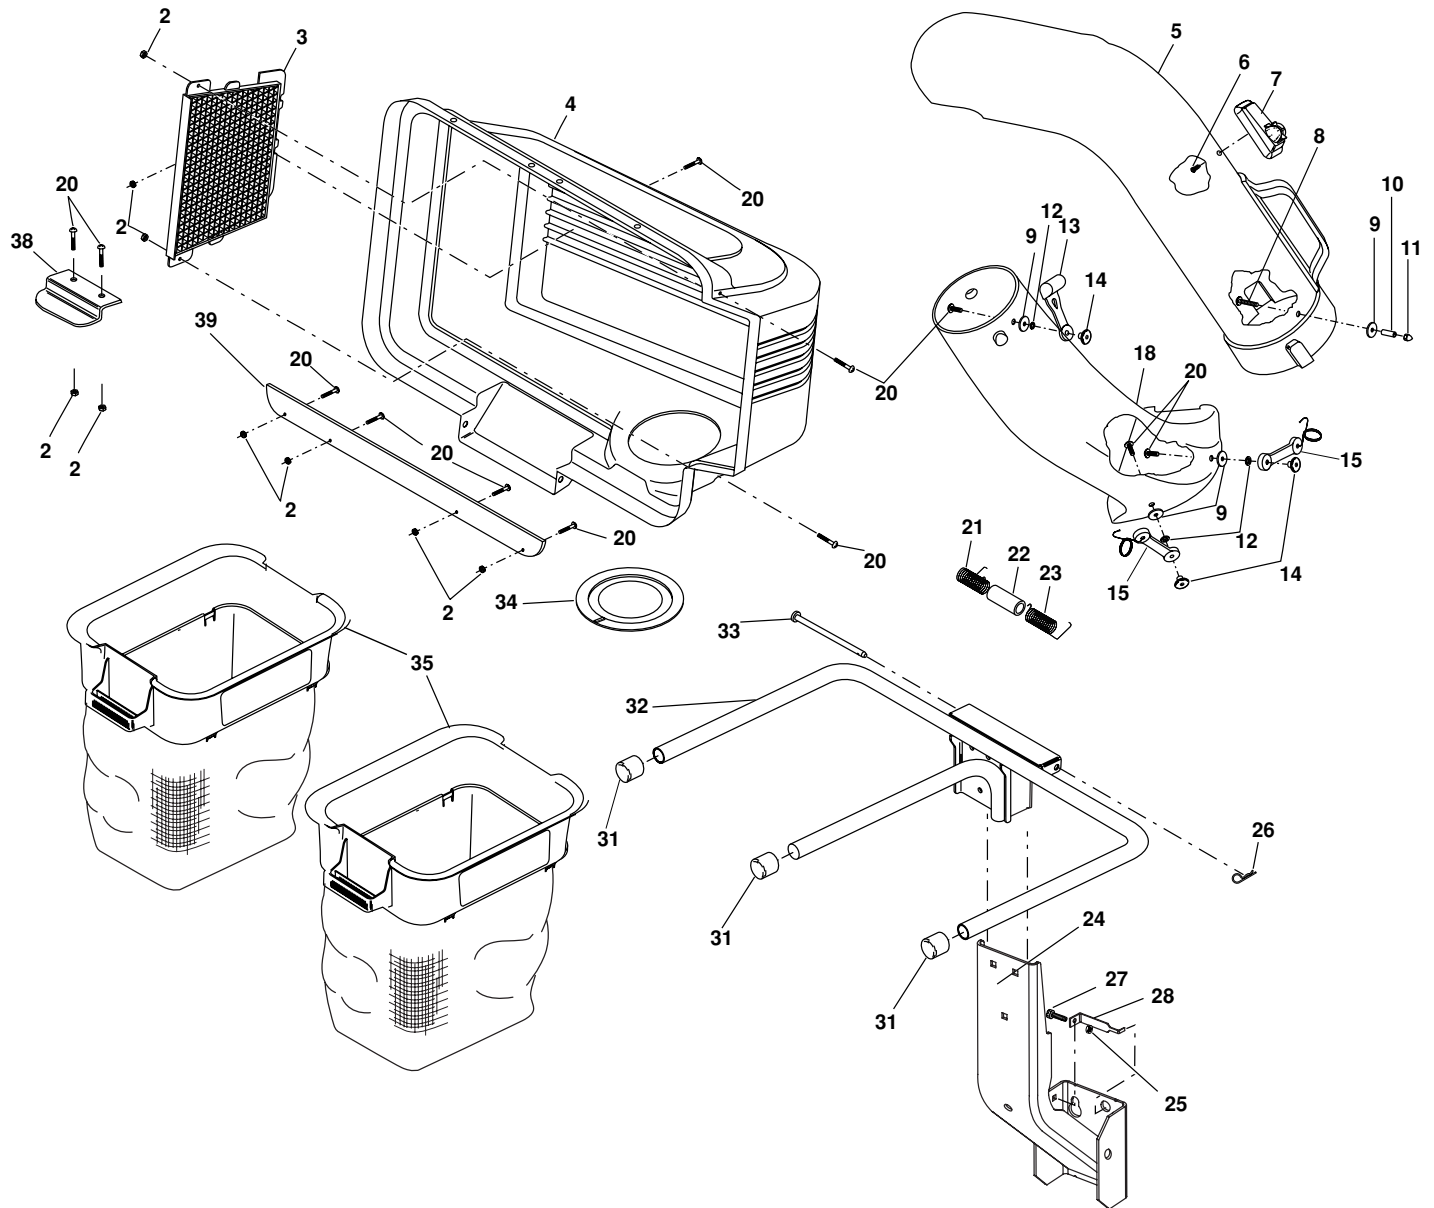

Model Number H246SL
Product No. 960 73 00-01
46 Inch Mower
Grass Catcher

- **Repair Parts**

 **Husqvarna**

REPAIR PARTS

GRASS CATCHER - MODEL NUMBER H246SL (PRODUCT NO. 960 73 00-01)

KEY NO.	PART NO.	DESCRIPTION
2	532069180	Nut, Crownlock #10-24
3	532127533	Screen, Cover
4	532171061	Cover Assembly (Includes 3, 38, 39)
5	532411397	Chute, Upper
6	818021008	Screw, Special #10-14x1/2
7	532130933	Full Bag Indicator
8	532087175	Screw, #10-24 x 1-1/8
9	819061216	Washer 3/16x3/4x16 Ga.
10	532007206	Spacer, Split
11	532060867	Nut, Acorn #10-24
12	810071000	Washer, lock
13	532109808	Latch, Chute
14	532125004	Nut, Weld
15	532160793	Latch, Hook
18	532405455	Chute, Lower
20	871081010	Screw #10-24 x 5/8

KEY NO.	PART NO.	DESCRIPTION
21	532132796	Spring, Cover L.H. (black)
22	532133235	Spacer, Cover
23	532132983	Spring, Cover R.H. (gray)
24	532180923	Support Assemble
25	873800400	Locknut
26	532124670	Spring, Retainer
27	872140405	Bolt
28	532179745	Bracket, Lock
31	532174083	Plug, Tubing End
32	532179746	Bagger, Frame
33	532192786	Pin, Hinge
34	532127534	Gasket, Cover
35	532400226	Container
38	532130895	Latch Handle, Cover
39	532155042	Strip, Reinforcement
--	532411421	Owner's Manual, English/French
--	532411419	Owner's Manual, Spanish