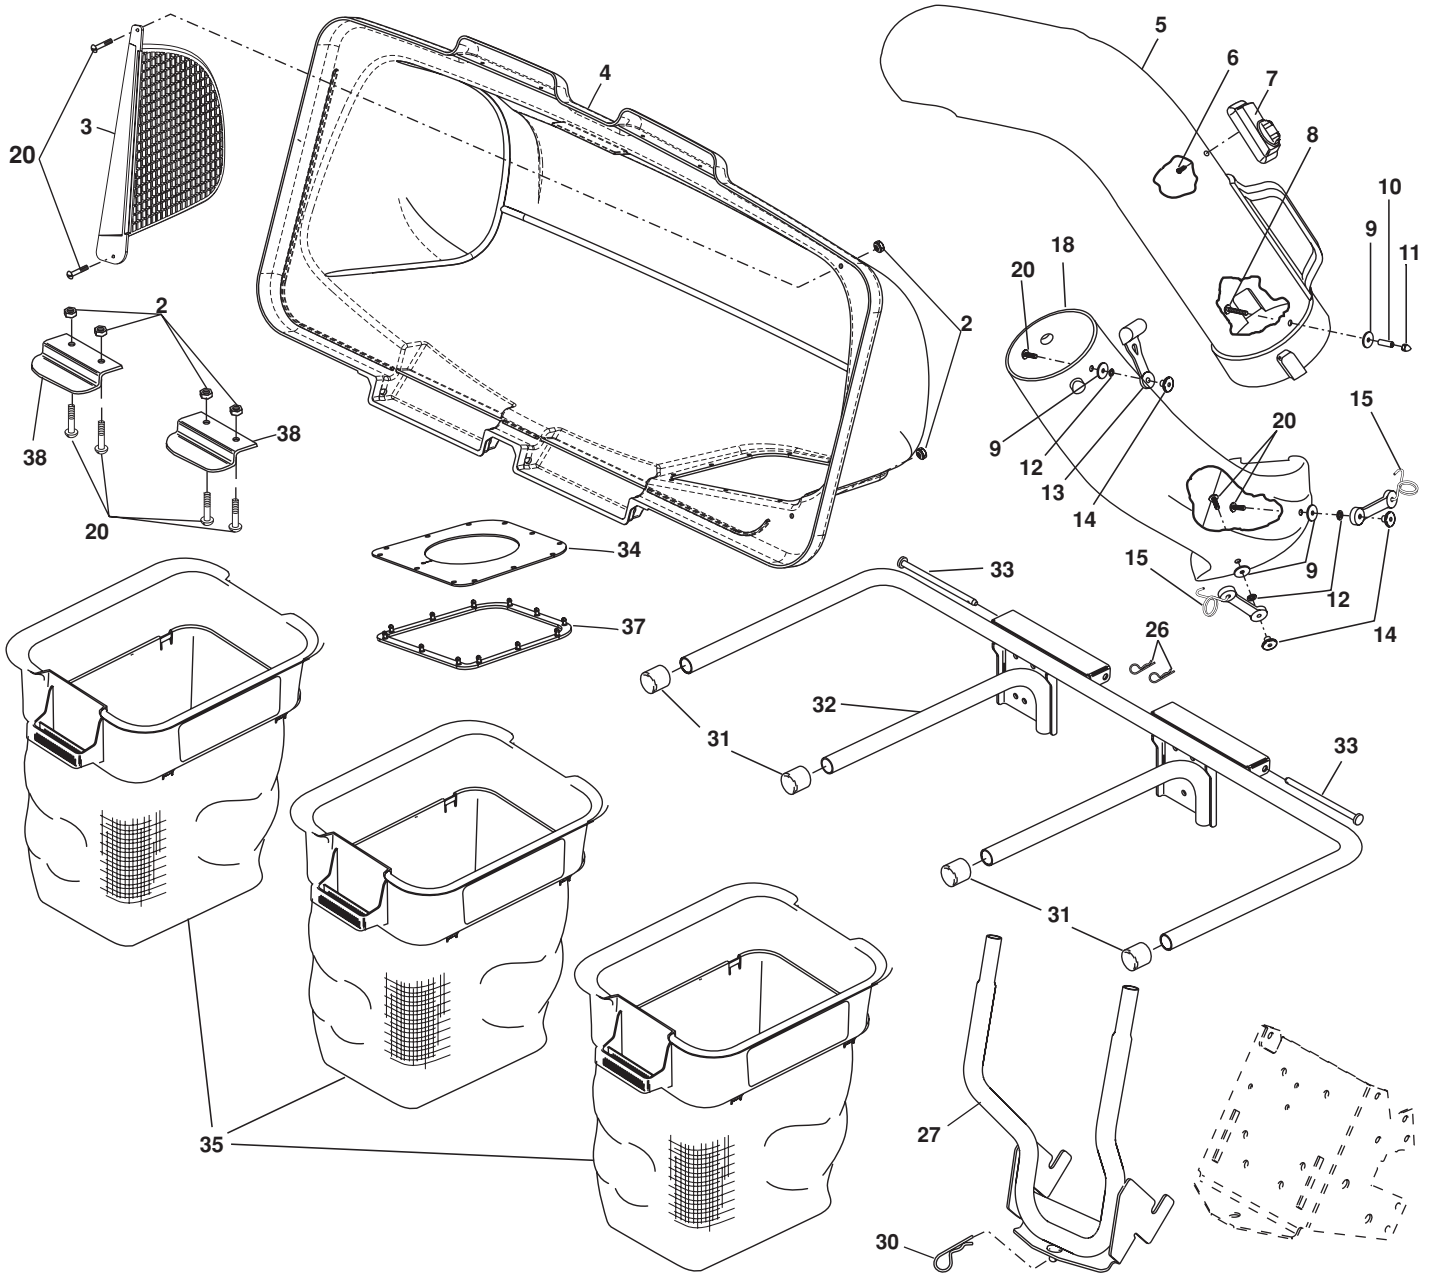

OWNER'S MANUAL
Model Number H354SG
Mfg. ID No. 96073000301
Product No. 960 73 00-03
54 Inch Mower
Grass Catcher

- **Assembly**
- **Operation**
- **Customer Responsibilities**
- **Repair Parts**

 **Husqvarna**

REPAIR PARTS

GRASS CATCHER - MODEL NUMBER H354SG MFG. ID NO. 96073000301
(PRODUCT NO. 960 73 00-03)

KEY NO.	PART NO.	DESCRIPTION
2	532069180	Nut, Crownlock #10-24
3	532192709	Screen, Cover
4	532193010	Cover Assembly (Includes 34, 37)
5	532187299	Chute, Upper
6	818021008	Screw, Special #10-14 x 1/2
7	532130933	Full Bag Indicator
8	532087175	Screw, #10-24 x 1-1/8
9	819061216	Washer 3/16 x 3/4 x 16 Ga.
10	532007206	Spacer, Split
11	532060867	Nut, Acorn #10-24
12	810071000	Washer, lock
13	532109808	Latch, Chute
14	532125004	Nut, Weld
15	532160793	Latch

KEY NO.	PART NO.	DESCRIPTION
18	532187300	Chute, Lower
20	871161010	Screw #10-24 x 5/8
26	532004939	Spring, Retainer
27	532414445	Support Assembly
30	532165898	Spring, Retainer
31	532174083	Plug, Tubing End
32	532414444	Bagger, Frame
33	532192786	Pin, Hinge
34	532192550	Gasket, Cover
35	532400226	Container
37	532192603	Seal, Cover
38	532130895	Latch Handle, Cover
--	532420455	Owner's Manual, English/French
--	532420454	Owner's Manual, Spanish